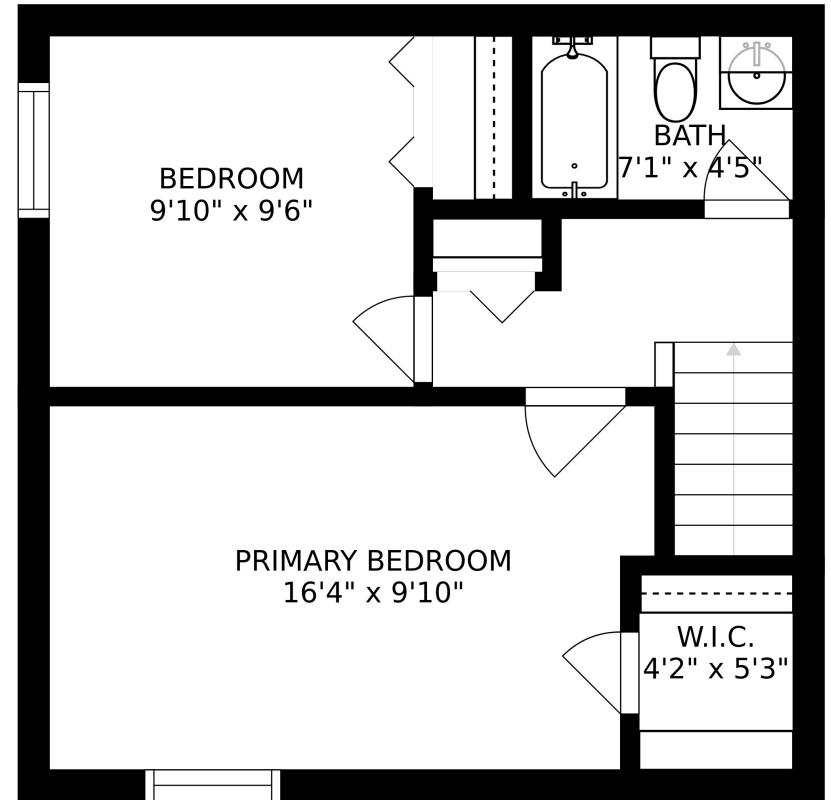

FLOOR 1

FLOOR 2

SIZES AND DIMENSIONS ARE APPROXIMATE, ACTUAL MAY VARY.

DINING AREA
7'10" x 8'2"

KITCHEN
12'2" x 8'2"

LIVING ROOM
16'4" x 13'2"

SIZES AND DIMENSIONS ARE APPROXIMATE, ACTUAL MAY VARY.