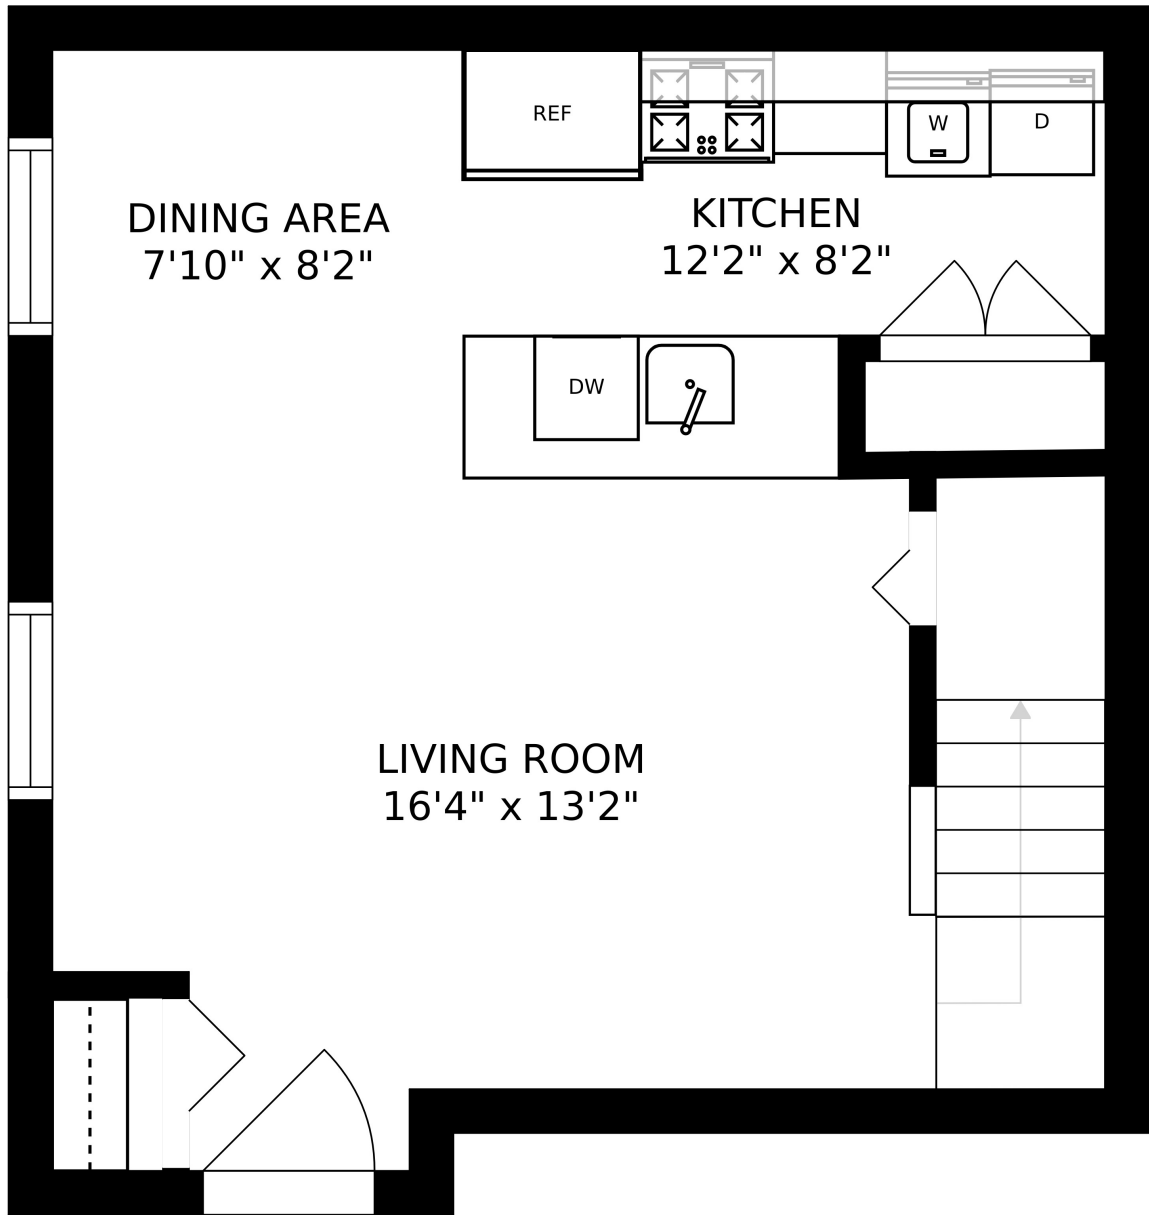

FLOOR 1

FLOOR 2

SIZES AND DIMENSIONS ARE APPROXIMATE, ACTUAL MAY VARY.

DINING AREA
7'10" x 8'2"

KITCHEN
12'2" x 8'2"

LIVING ROOM
16'4" x 13'2"

SIZES AND DIMENSIONS ARE APPROXIMATE, ACTUAL MAY VARY.