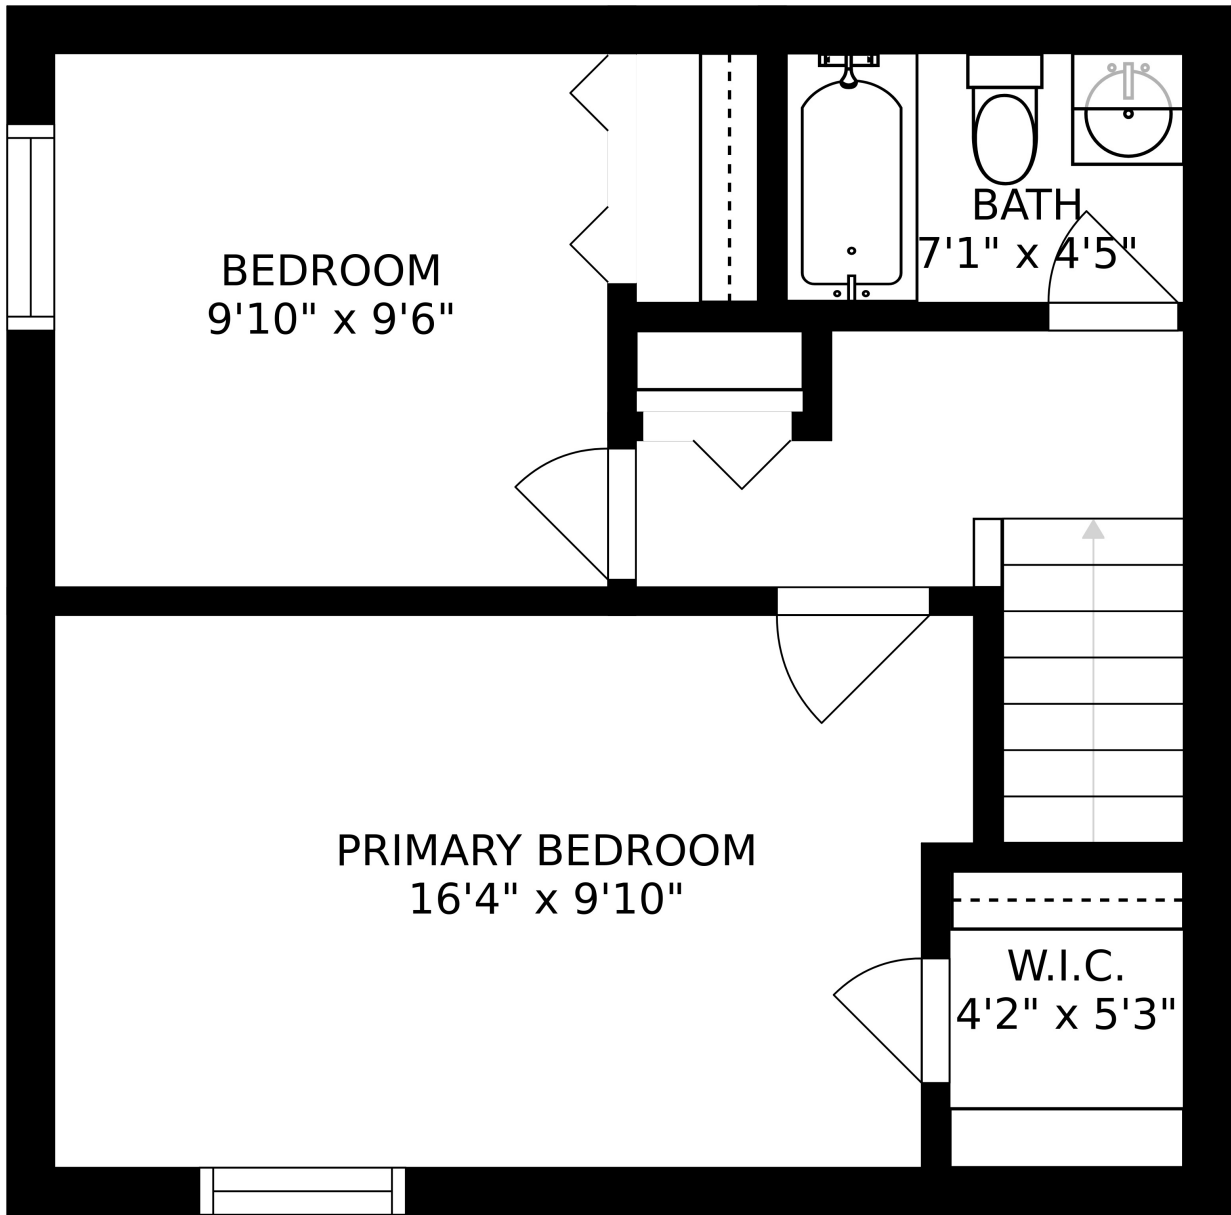

FLOOR 1

FLOOR 2

SIZES AND DIMENSIONS ARE APPROXIMATE, ACTUAL MAY VARY.

DINING AREA
7'10" x 8'2"

KITCHEN
12'2" x 8'2"

LIVING ROOM
16'4" x 13'2"

SIZES AND DIMENSIONS ARE APPROXIMATE, ACTUAL MAY VARY.