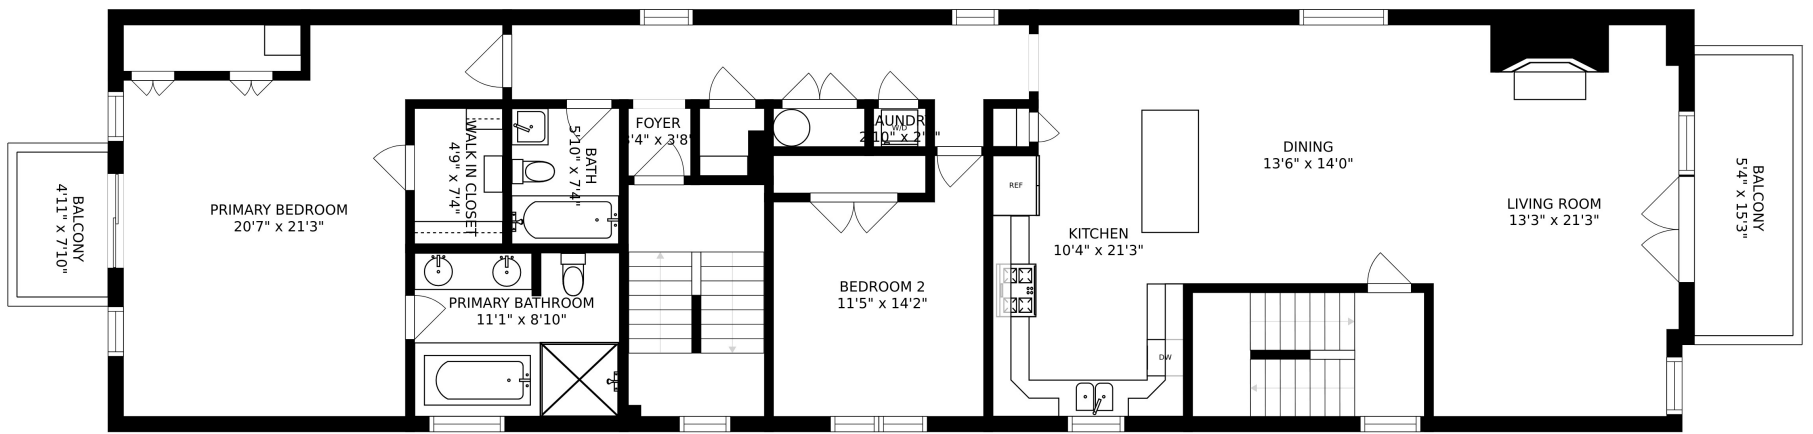

FLOOR 2

FLOOR 1

SIZES AND DIMENSIONS ARE APPROXIMATE, ACTUAL MAY VARY.

ROOF DECK
35'6" x 21'3"

SIZES AND DIMENSIONS ARE APPROXIMATE, ACTUAL MAY VARY.

SIZES AND DIMENSIONS ARE APPROXIMATE, ACTUAL MAY VARY.