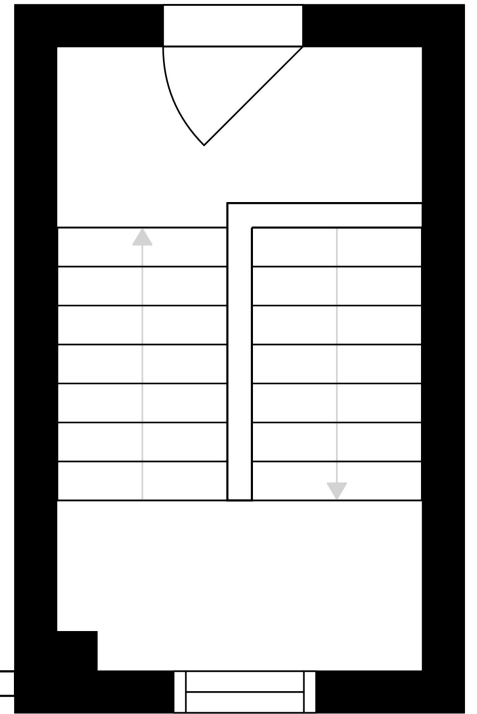

FLOOR 2

FLOOR 1

SIZES AND DIMENSIONS ARE APPROXIMATE, ACTUAL MAY VARY.

ROOF DECK
35'6" x 21'3"

SIZES AND DIMENSIONS ARE APPROXIMATE, ACTUAL MAY VARY.

SIZES AND DIMENSIONS ARE APPROXIMATE, ACTUAL MAY VARY.