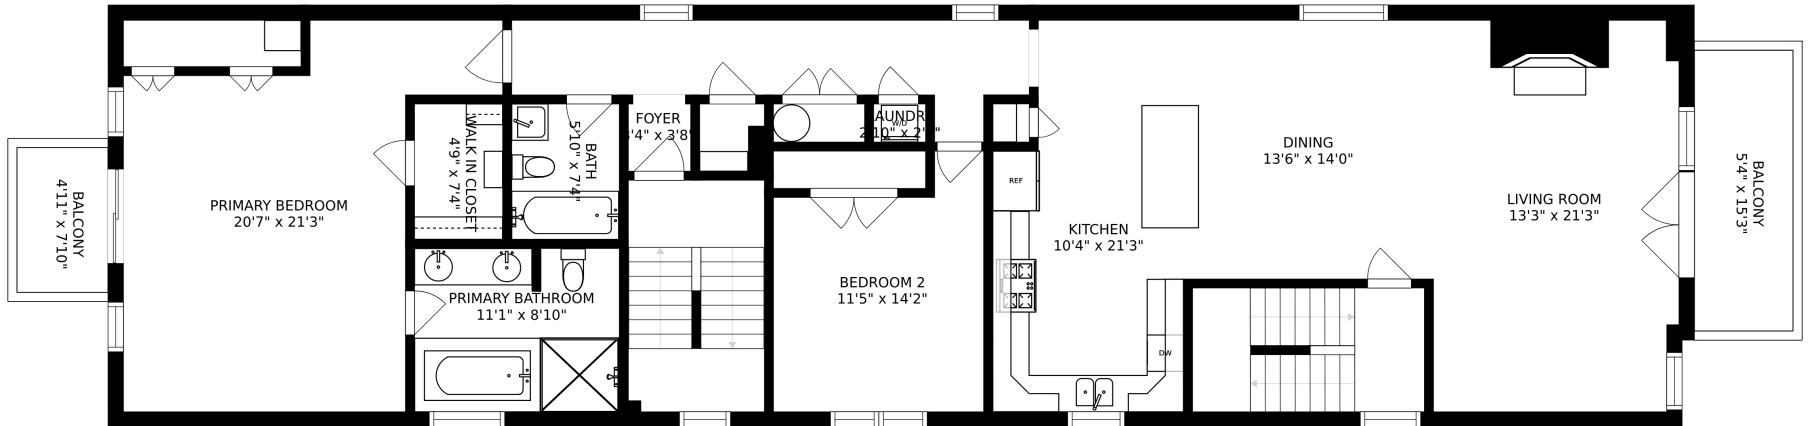

FLOOR 2

FLOOR 1

SIZES AND DIMENSIONS ARE APPROXIMATE, ACTUAL MAY VARY.

ROOF DECK
35'6" x 21'3"

SIZES AND DIMENSIONS ARE APPROXIMATE, ACTUAL MAY VARY.

SIZES AND DIMENSIONS ARE APPROXIMATE, ACTUAL MAY VARY.