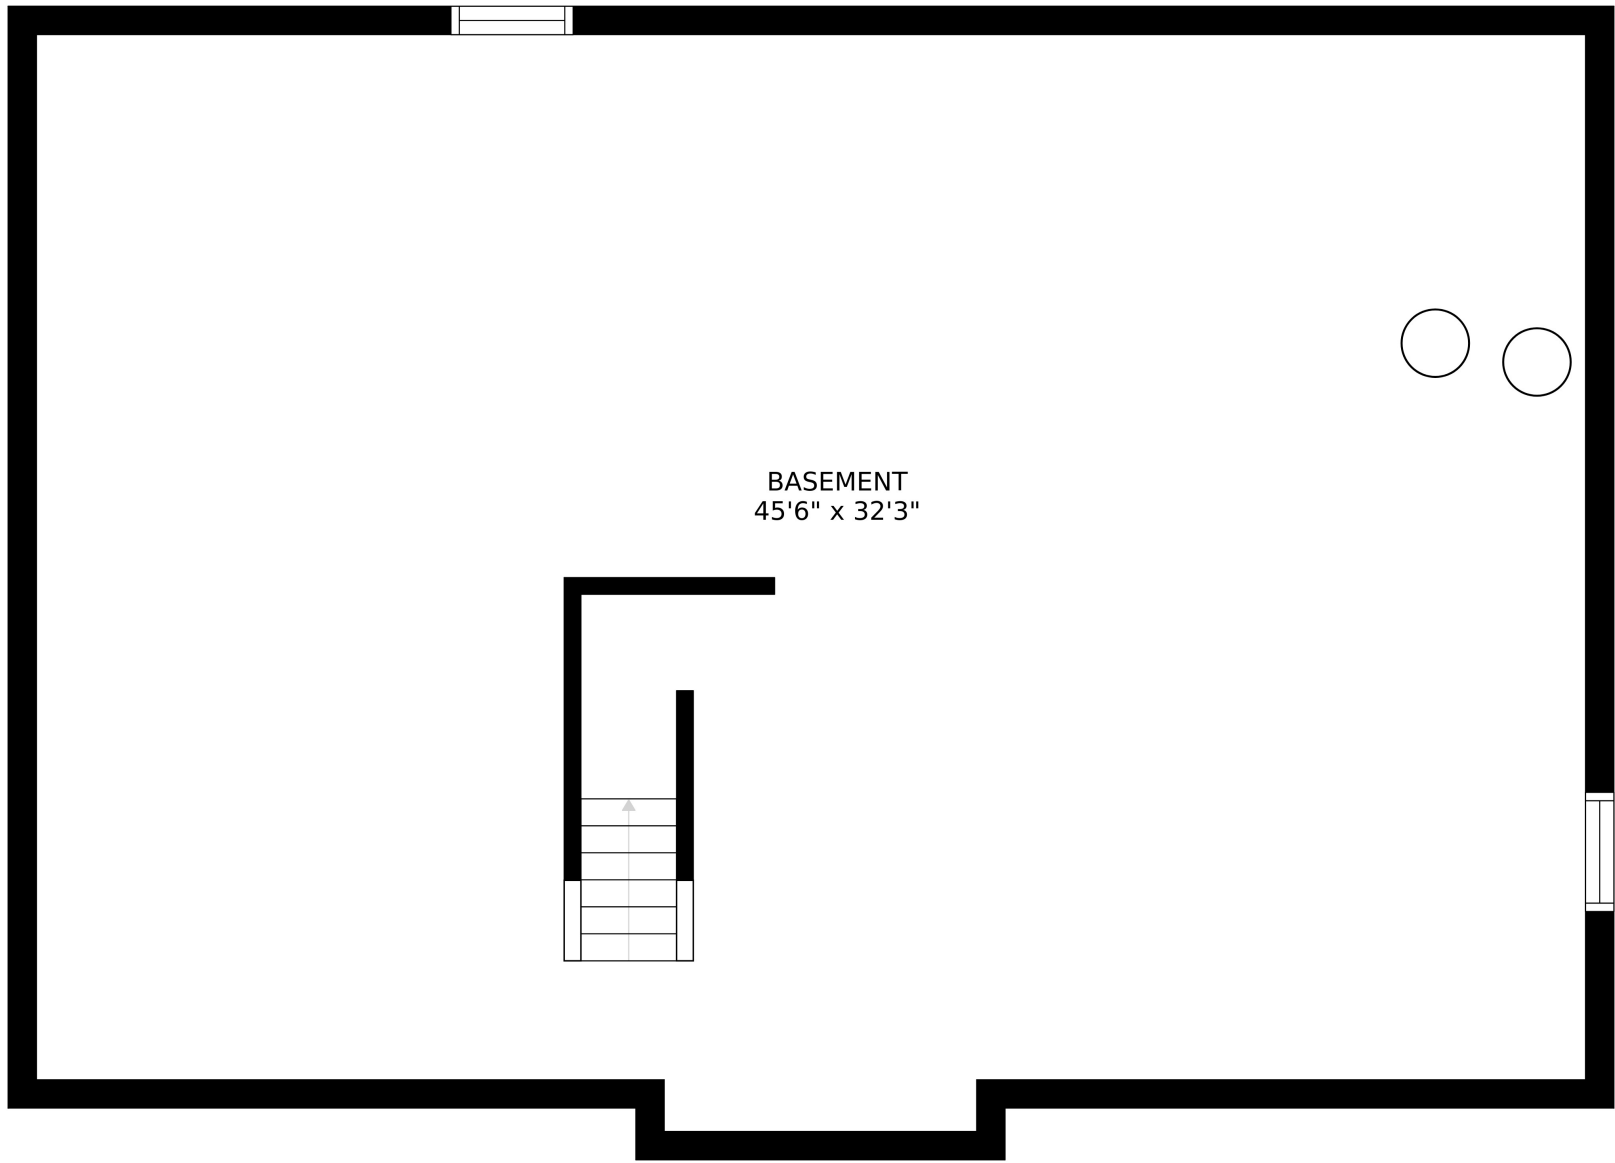

FLOOR 2

1425 SQ.FEET
 PATIO = 1125 SQ.FEET
 GARAGE = 507 SQ.FEET

FLOOR 3

1368 SQ.FEET

FLOOR 1

1414 SQ.FEET

SIZES AND DIMENSIONS ARE APPROXIMATE, ACTUAL MAY VARY.

1368 SQ.FEET

SIZES AND DIMENSIONS ARE APPROXIMATE, ACTUAL MAY VARY.

1425 SQ.FEET
 PATIO = 1125 SQ.FEET
 GARAGE = 507 SQ.FEET

SIZES AND DIMENSIONS ARE APPROXIMATE, ACTUAL MAY VARY.

BASEMENT
45'6" x 32'3"

1414 SQ.FEET

SIZES AND DIMENSIONS ARE APPROXIMATE, ACTUAL MAY VARY.