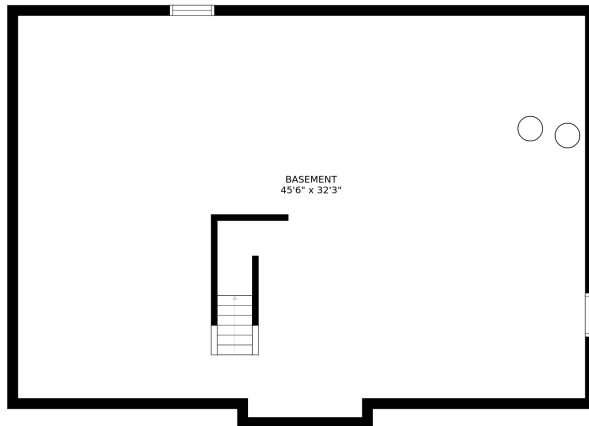

FLOOR 1

1414 SQ.FEET

SIZES AND DIMENSIONS ARE APPROXIMATE, ACTUAL MAY VARY.