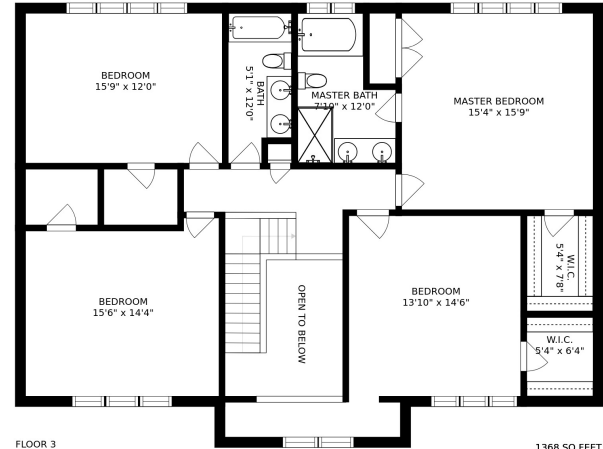

FLOOR 3

1368 SQ.FEET