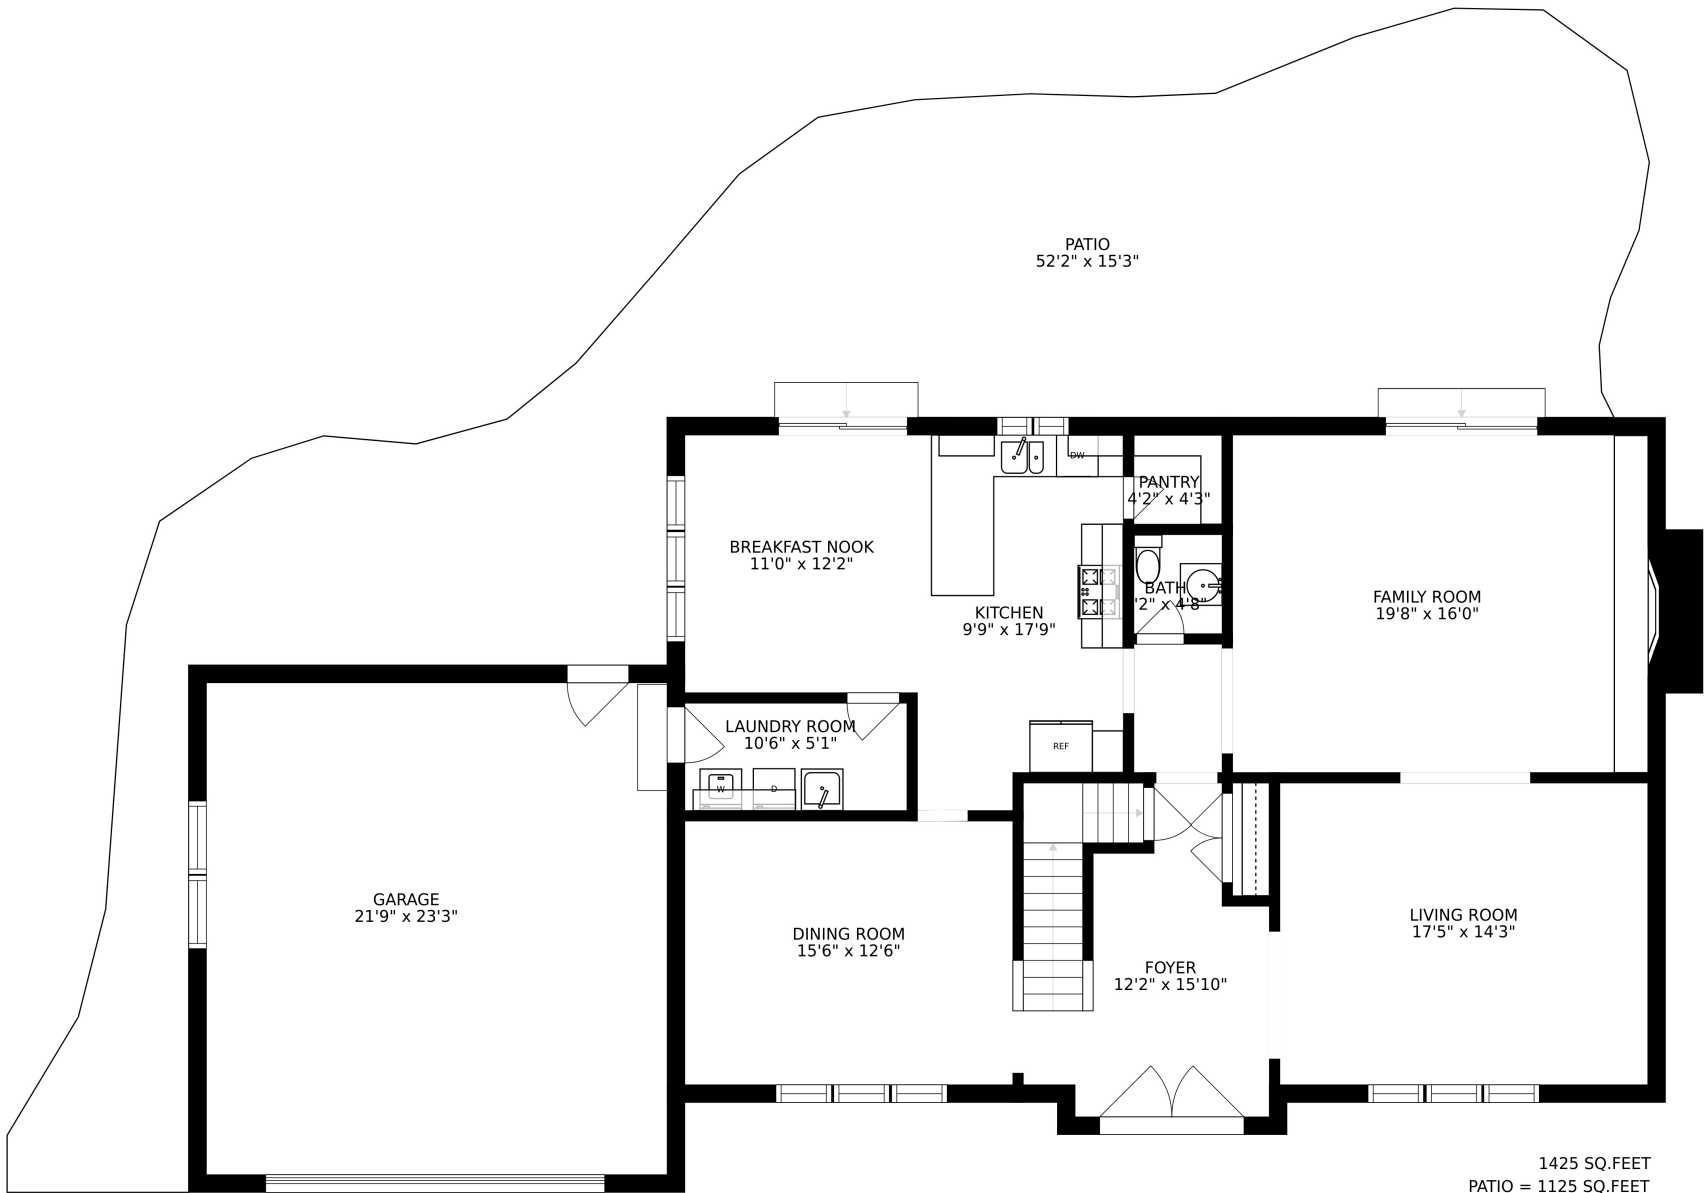

FLOOR 2

1425 SQ.FEET
 PATIO = 1125 SQ.FEET
 GARAGE = 507 SQ.FEET

FLOOR 3

1368 SQ.FEET

FLOOR 1

1414 SQ.FEET

SIZES AND DIMENSIONS ARE APPROXIMATE, ACTUAL MAY VARY.

1368 SQ.FEET

SIZES AND DIMENSIONS ARE APPROXIMATE, ACTUAL MAY VARY.

1425 SQ.FEET
 PATIO = 1125 SQ.FEET
 GARAGE = 507 SQ.FEET

SIZES AND DIMENSIONS ARE APPROXIMATE, ACTUAL MAY VARY.

BASEMENT
45'6" x 32'3"

1414 SQ.FEET

SIZES AND DIMENSIONS ARE APPROXIMATE, ACTUAL MAY VARY.