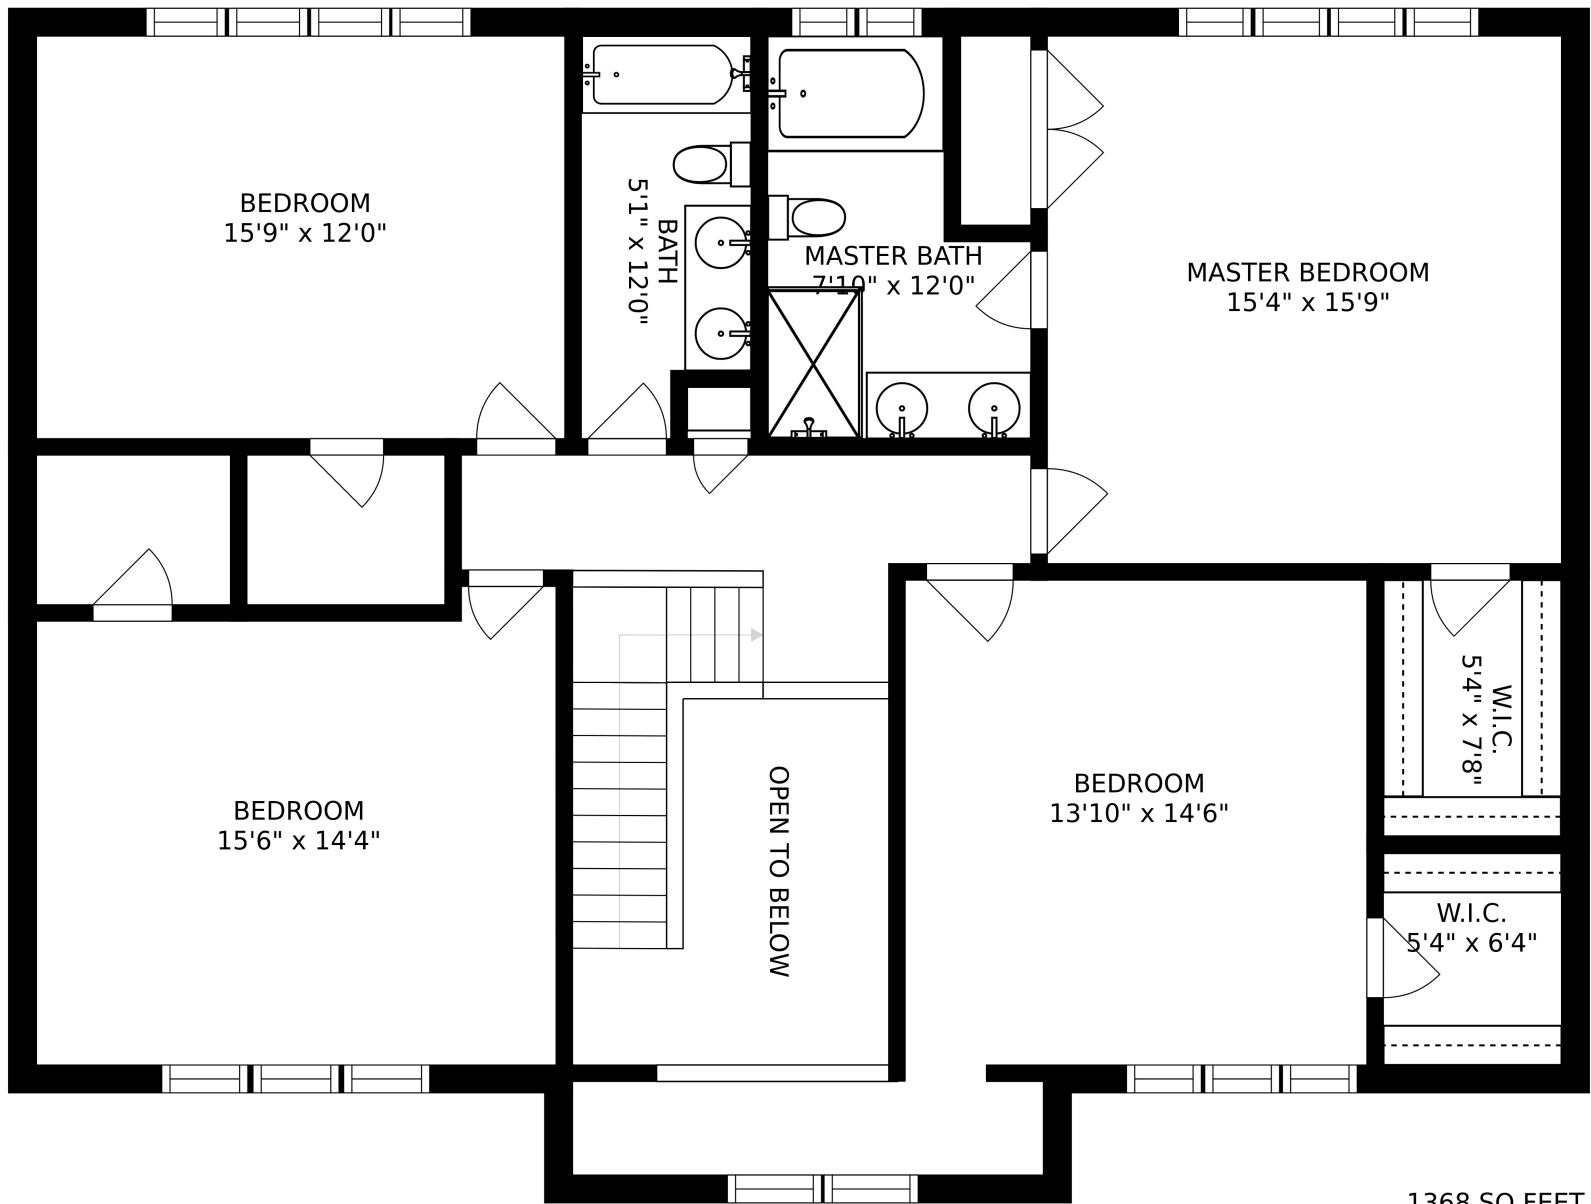

FLOOR 2

1425 SQ.FEET
 PATIO = 1125 SQ.FEET
 GARAGE = 507 SQ.FEET

FLOOR 3

1368 SQ.FEET

FLOOR 1

1414 SQ.FEET

SIZES AND DIMENSIONS ARE APPROXIMATE, ACTUAL MAY VARY.

1368 SQ.FEET

SIZES AND DIMENSIONS ARE APPROXIMATE, ACTUAL MAY VARY.

1425 SQ.FEET
 PATIO = 1125 SQ.FEET
 GARAGE = 507 SQ.FEET

SIZES AND DIMENSIONS ARE APPROXIMATE, ACTUAL MAY VARY.

BASEMENT
45'6" x 32'3"

1414 SQ.FEET

SIZES AND DIMENSIONS ARE APPROXIMATE, ACTUAL MAY VARY.