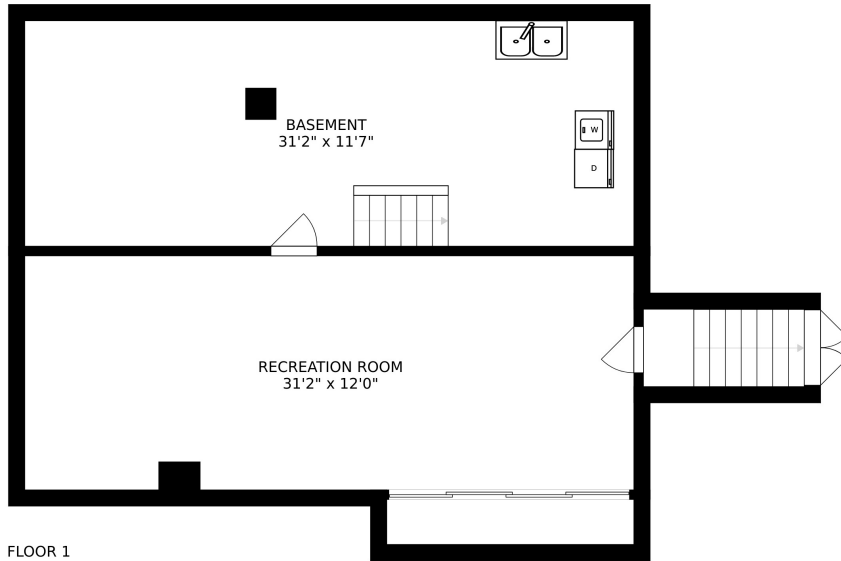

FLOOR 2

FLOOR 3

FLOOR 1

SIZES AND DIMENSIONS ARE APPROXIMATE, ACTUAL MAY VARY.

SIZES AND DIMENSIONS ARE APPROXIMATE, ACTUAL MAY VARY.

SIZES AND DIMENSIONS ARE APPROXIMATE, ACTUAL MAY VARY.

BASEMENT
31'2" x 11'7"

RECREATION ROOM
31'2" x 12'0"

SIZES AND DIMENSIONS ARE APPROXIMATE, ACTUAL MAY VARY.