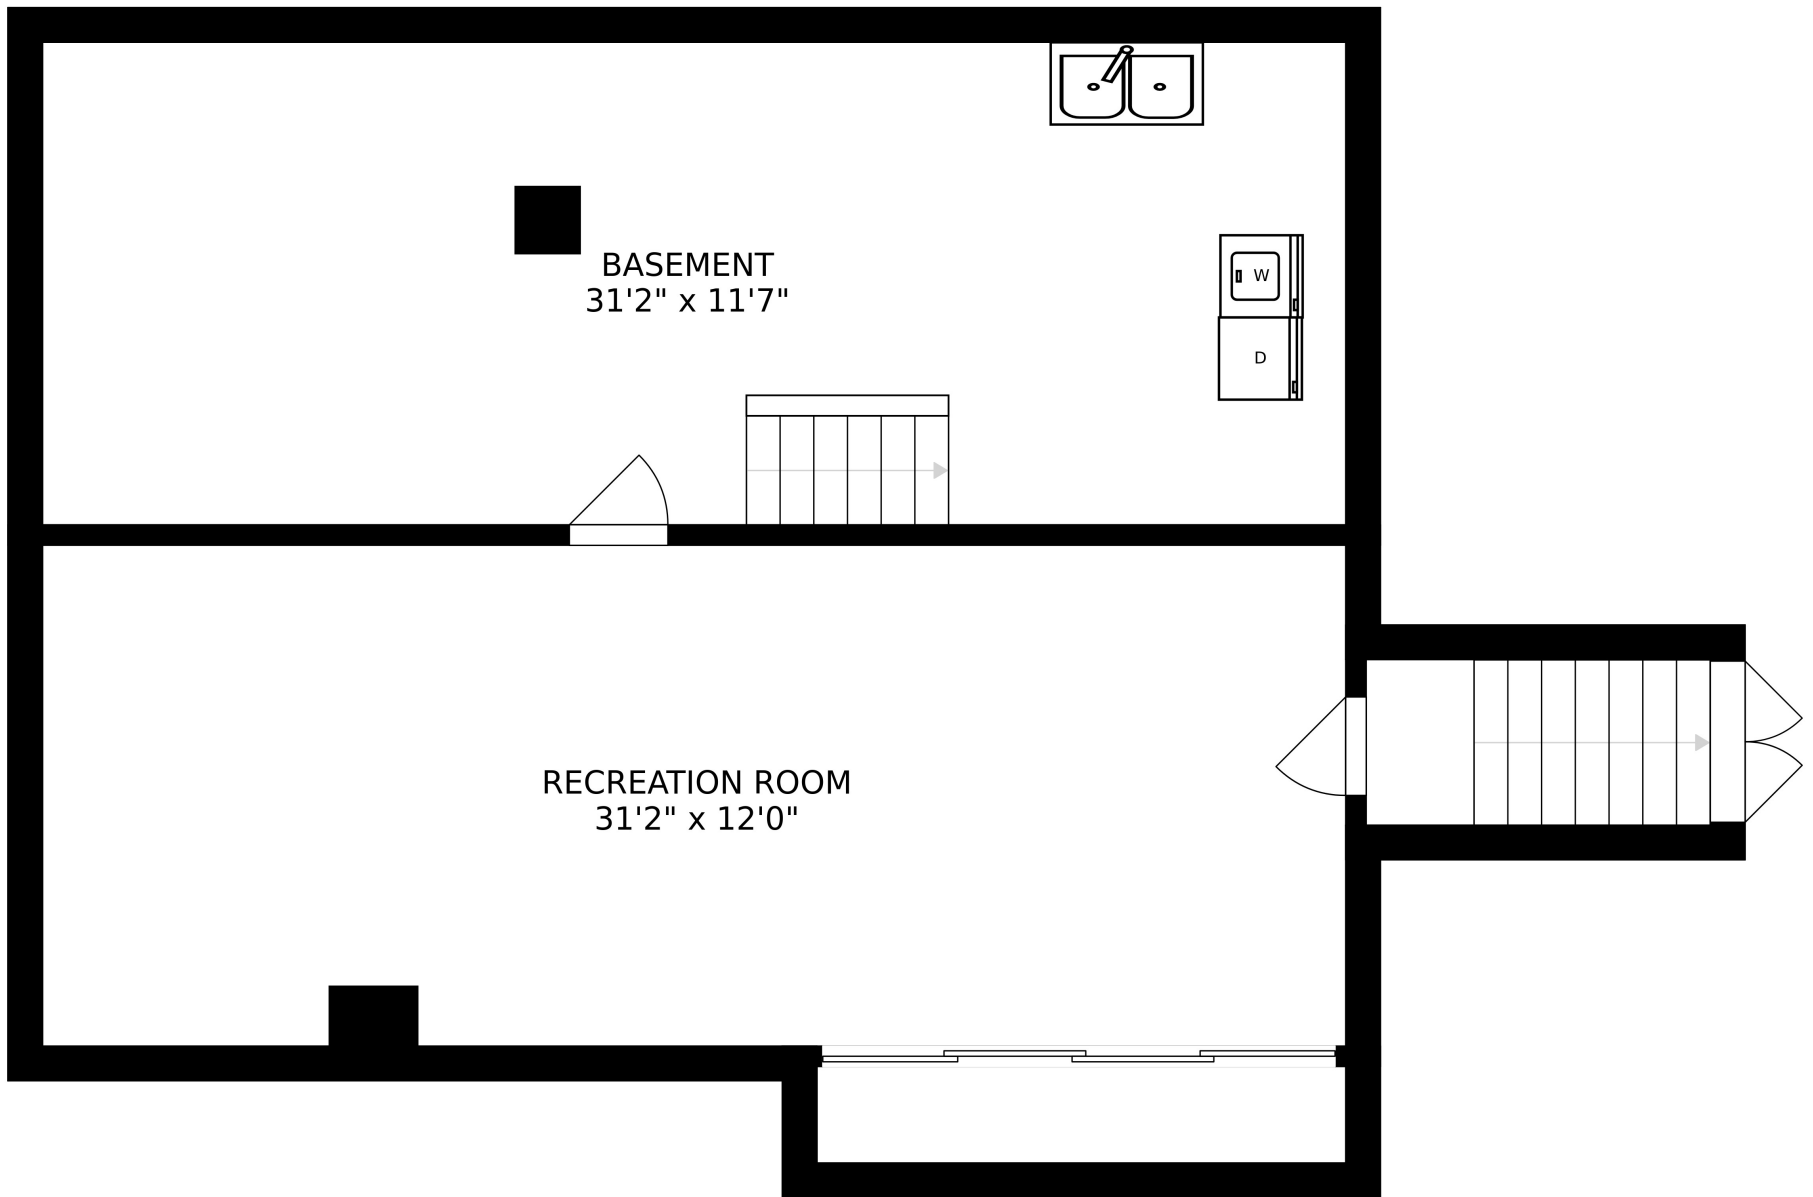

FLOOR 2

FLOOR 3

FLOOR 1

SIZES AND DIMENSIONS ARE APPROXIMATE, ACTUAL MAY VARY.

SIZES AND DIMENSIONS ARE APPROXIMATE, ACTUAL MAY VARY.

SIZES AND DIMENSIONS ARE APPROXIMATE, ACTUAL MAY VARY.

BASEMENT
31'2" x 11'7"

RECREATION ROOM
31'2" x 12'0"

SIZES AND DIMENSIONS ARE APPROXIMATE, ACTUAL MAY VARY.