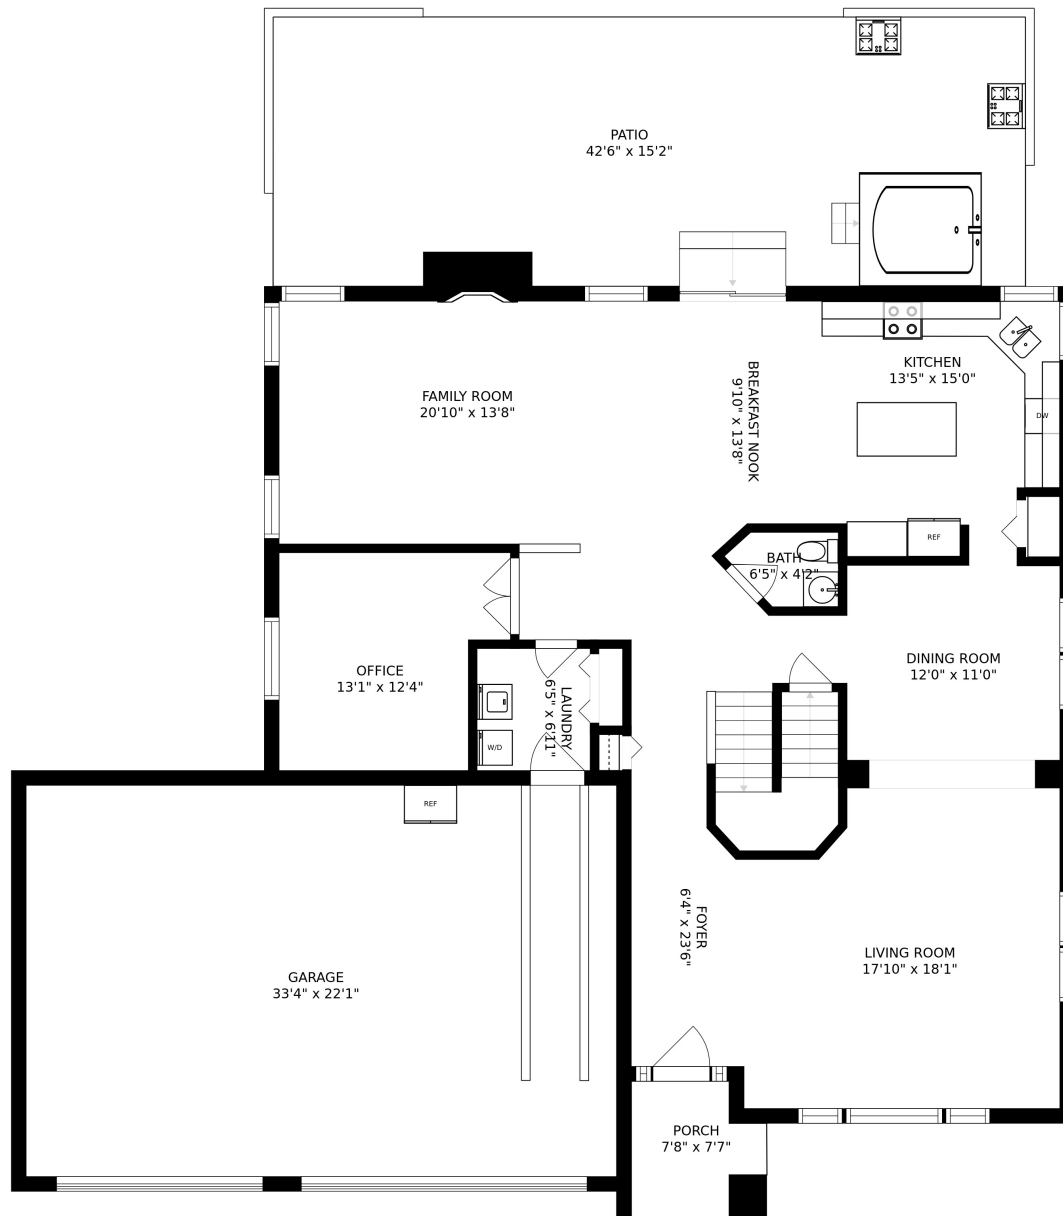

SIZES AND DIMENSIONS ARE APPROXIMATE, ACTUAL MAY VARY.

SIZES AND DIMENSIONS ARE APPROXIMATE, ACTUAL MAY VARY.

SIZES AND DIMENSIONS ARE APPROXIMATE, ACTUAL MAY VARY.

BASEMENT
44'1" x 31'0"

RECREATION ROOM
24'2" x 14'1"

SIZES AND DIMENSIONS ARE APPROXIMATE, ACTUAL MAY VARY.