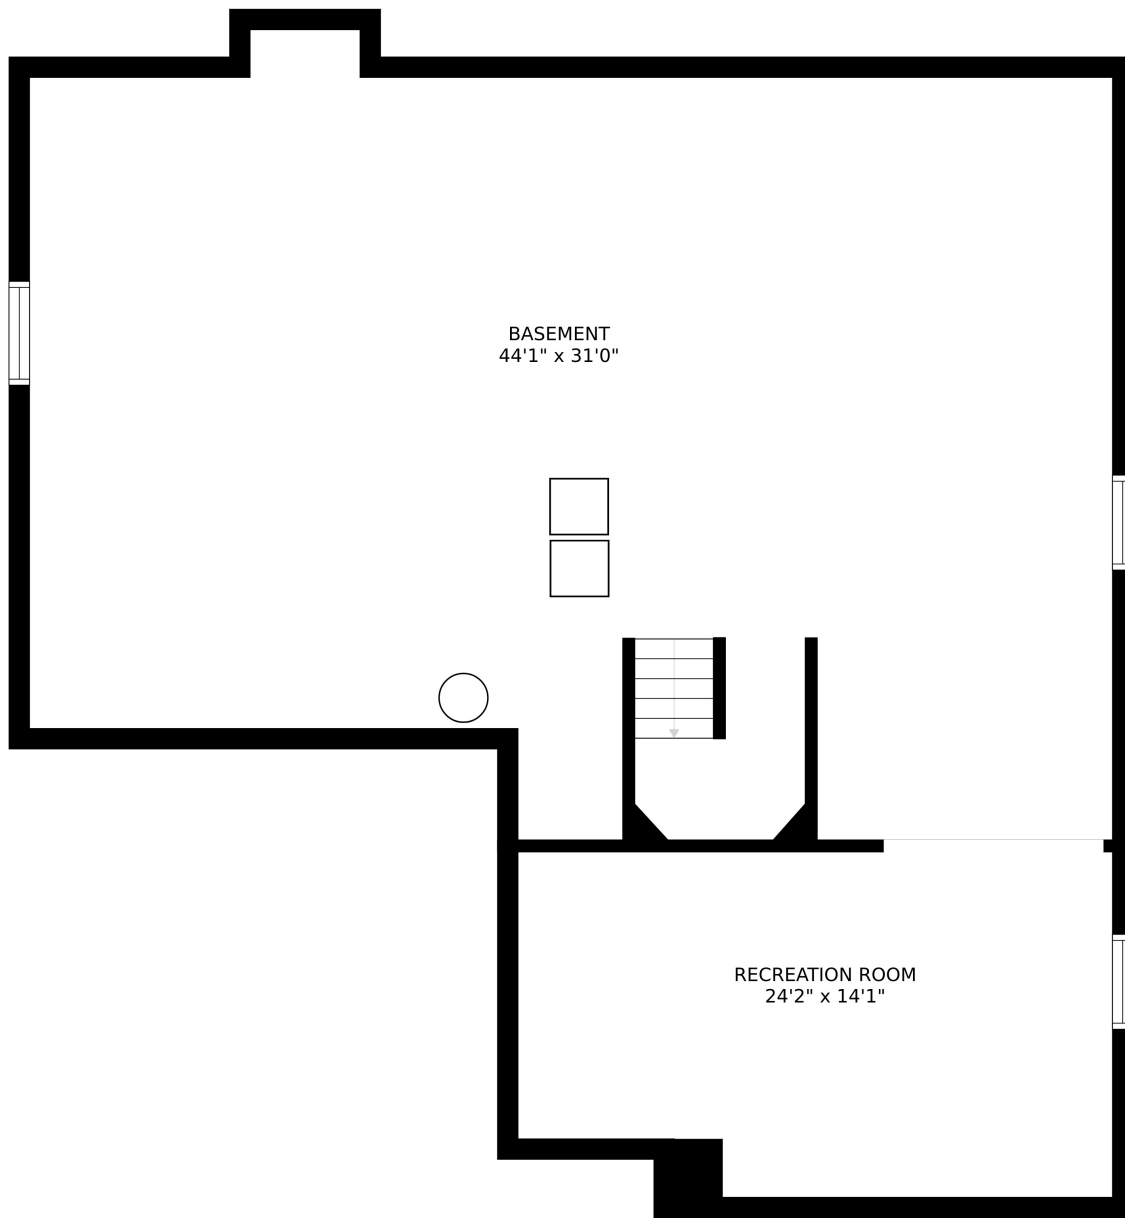

SIZES AND DIMENSIONS ARE APPROXIMATE, ACTUAL MAY VARY.

SIZES AND DIMENSIONS ARE APPROXIMATE, ACTUAL MAY VARY.

SIZES AND DIMENSIONS ARE APPROXIMATE, ACTUAL MAY VARY.

BASEMENT
44'1" x 31'0"

RECREATION ROOM
24'2" x 14'1"

SIZES AND DIMENSIONS ARE APPROXIMATE, ACTUAL MAY VARY.