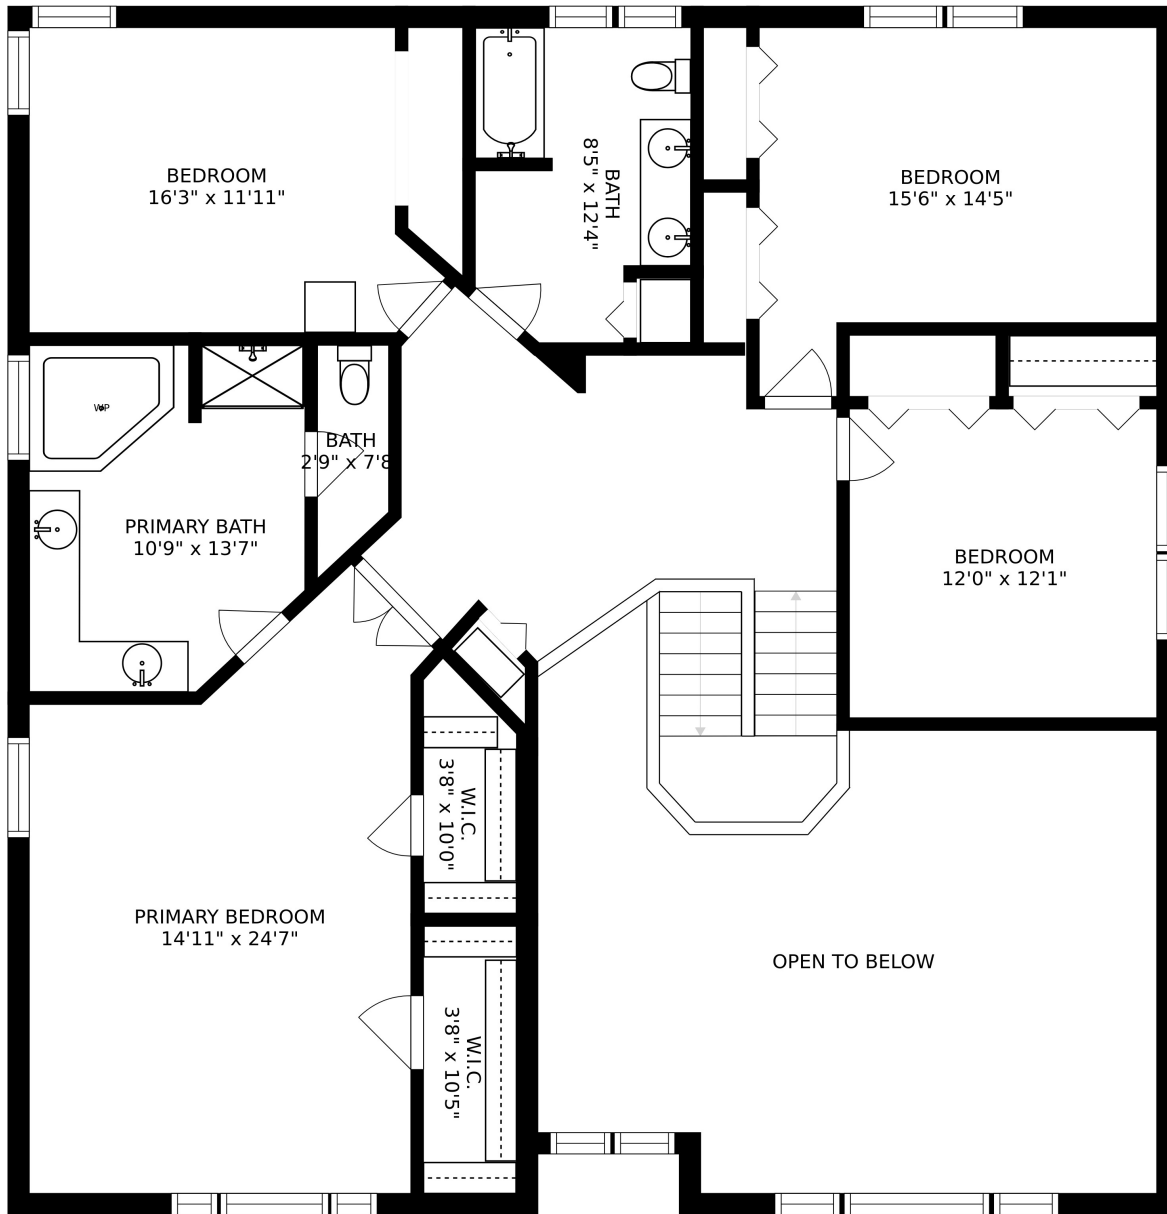

SIZES AND DIMENSIONS ARE APPROXIMATE, ACTUAL MAY VARY.

SIZES AND DIMENSIONS ARE APPROXIMATE, ACTUAL MAY VARY.

SIZES AND DIMENSIONS ARE APPROXIMATE, ACTUAL MAY VARY.

BASEMENT
44'1" x 31'0"

RECREATION ROOM
24'2" x 14'1"

SIZES AND DIMENSIONS ARE APPROXIMATE, ACTUAL MAY VARY.