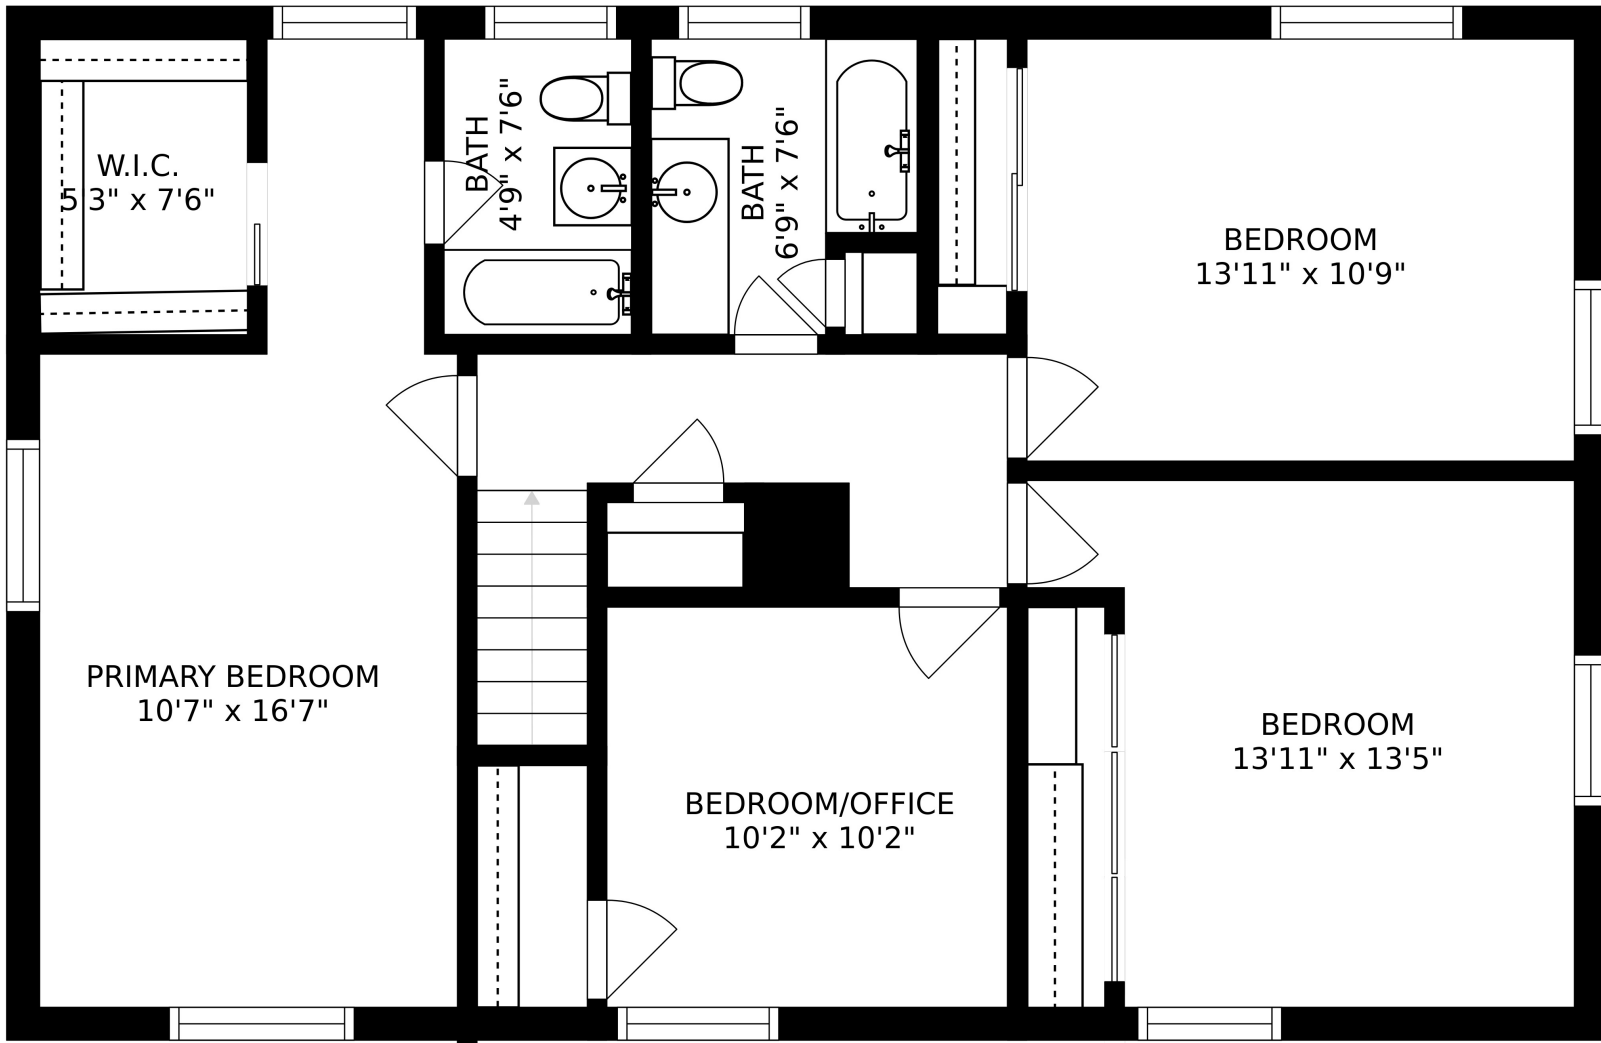

FIRST FLOOR
127 RIVERSIDE DR, NORTHFIELD, IL 60093

SECOND FLOOR
127 RIVERSIDE DR, NORTHFIELD, IL 60093

BASEMENT
127 RIVERSIDE DR, NORTHFIELD, IL 60093

SIZES AND DIMENSIONS ARE APPROXIMATE, ACTUAL MAY VARY.

SECOND FLOOR

127 RIVERSIDE DR, NORTHFIELD, IL 60093

SIZES AND DIMENSIONS ARE APPROXIMATE, ACTUAL MAY VARY.

FIRST FLOOR

127 RIVERSIDE DR, NORTHFIELD, IL 60093

SIZES AND DIMENSIONS ARE APPROXIMATE, ACTUAL MAY VARY.

BASEMENT

127 RIVERSIDE DR, NORTHFIELD, IL 60093

SIZES AND DIMENSIONS ARE APPROXIMATE, ACTUAL MAY VARY.