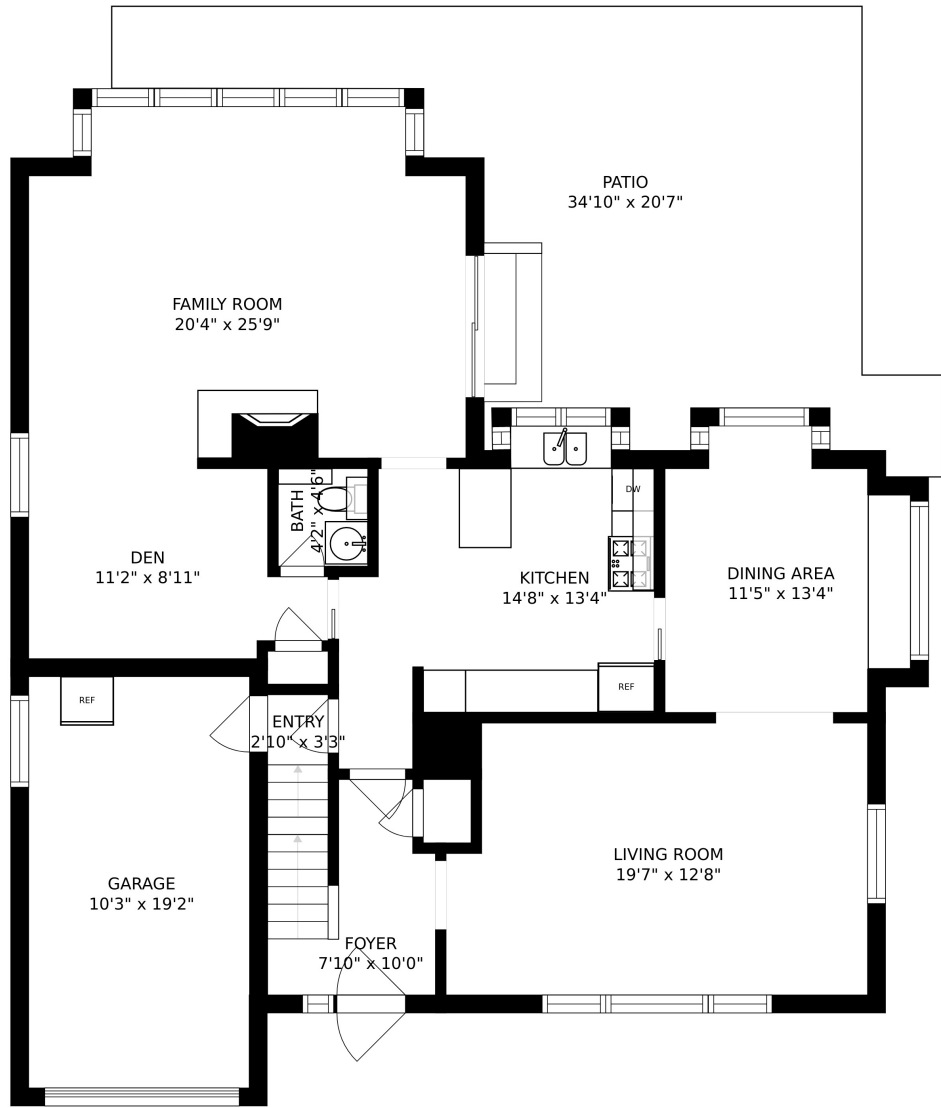

FIRST FLOOR
127 RIVERSIDE DR, NORTHFIELD, IL 60093

SECOND FLOOR
127 RIVERSIDE DR, NORTHFIELD, IL 60093

BASEMENT
127 RIVERSIDE DR, NORTHFIELD, IL 60093

SIZES AND DIMENSIONS ARE APPROXIMATE, ACTUAL MAY VARY.

SECOND FLOOR

127 RIVERSIDE DR, NORTHFIELD, IL 60093

SIZES AND DIMENSIONS ARE APPROXIMATE, ACTUAL MAY VARY.

FIRST FLOOR

127 RIVERSIDE DR, NORTHFIELD, IL 60093

SIZES AND DIMENSIONS ARE APPROXIMATE, ACTUAL MAY VARY.

BASEMENT

127 RIVERSIDE DR, NORTHFIELD, IL 60093

SIZES AND DIMENSIONS ARE APPROXIMATE, ACTUAL MAY VARY.