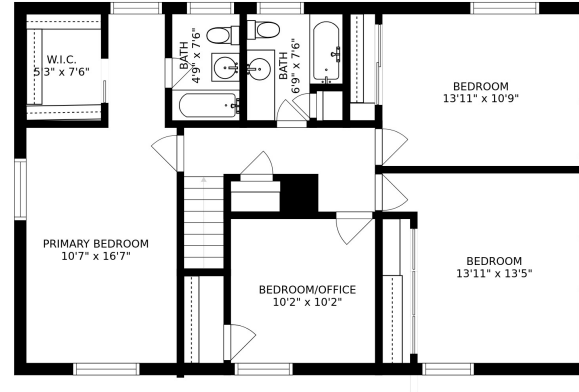

FIRST FLOOR
127 RIVERSIDE DR, NORTHFIELD, IL 60093

SECOND FLOOR
127 RIVERSIDE DR, NORTHFIELD, IL 60093

BASEMENT
127 RIVERSIDE DR, NORTHFIELD, IL 60093

SIZES AND DIMENSIONS ARE APPROXIMATE, ACTUAL MAY VARY.

SECOND FLOOR

127 RIVERSIDE DR, NORTHFIELD, IL 60093

SIZES AND DIMENSIONS ARE APPROXIMATE, ACTUAL MAY VARY.

FIRST FLOOR

127 RIVERSIDE DR, NORTHFIELD, IL 60093

SIZES AND DIMENSIONS ARE APPROXIMATE, ACTUAL MAY VARY.

BASEMENT

127 RIVERSIDE DR, NORTHFIELD, IL 60093

SIZES AND DIMENSIONS ARE APPROXIMATE, ACTUAL MAY VARY.