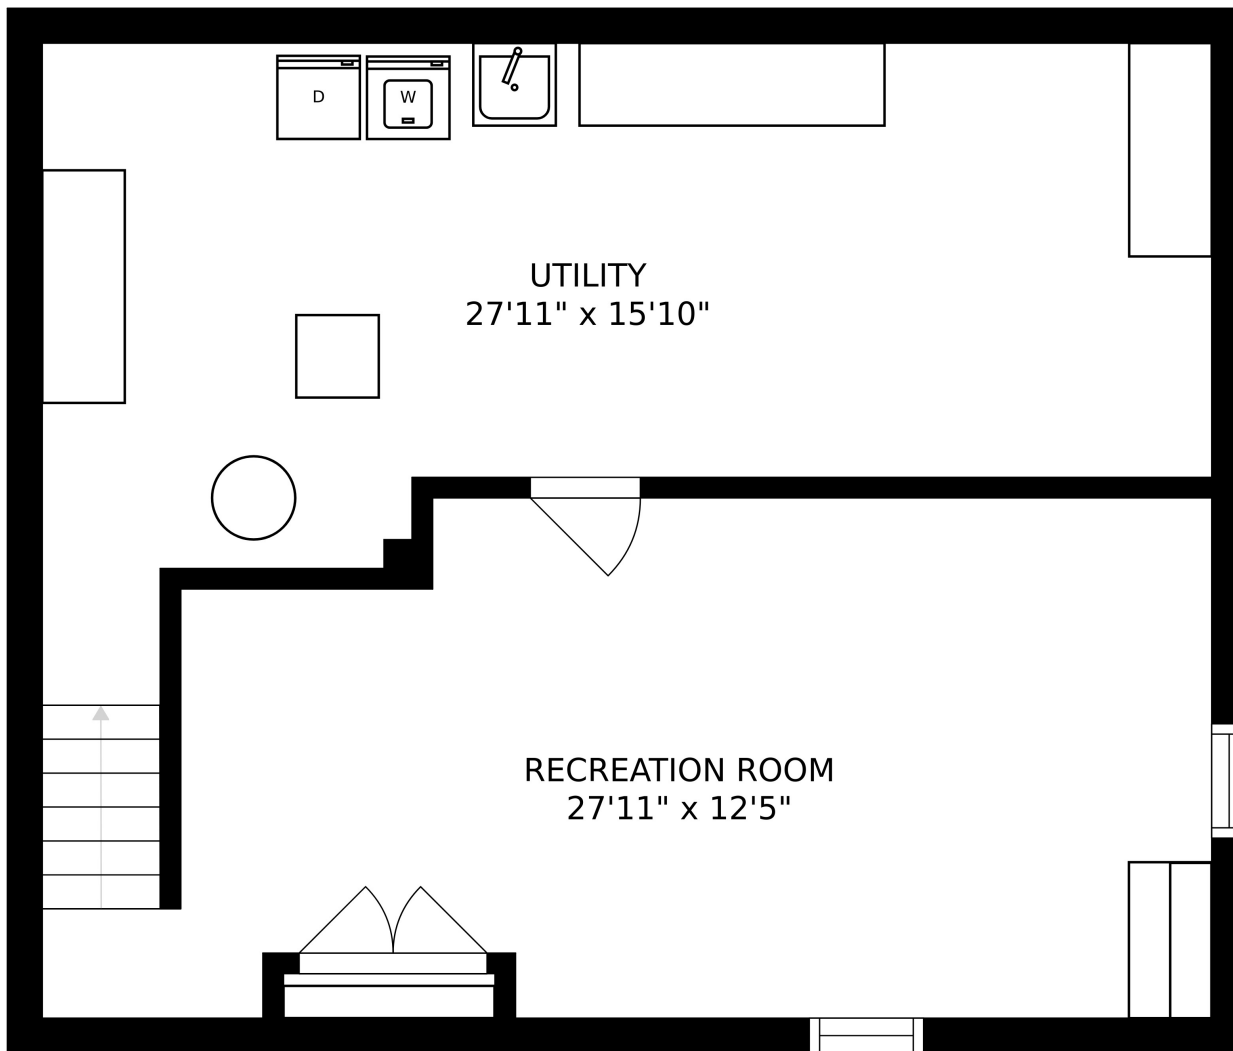

FIRST FLOOR
127 RIVERSIDE DR, NORTHFIELD, IL 60093

SECOND FLOOR
127 RIVERSIDE DR, NORTHFIELD, IL 60093

BASEMENT
127 RIVERSIDE DR, NORTHFIELD, IL 60093

SIZES AND DIMENSIONS ARE APPROXIMATE, ACTUAL MAY VARY.

SECOND FLOOR

127 RIVERSIDE DR, NORTHFIELD, IL 60093

SIZES AND DIMENSIONS ARE APPROXIMATE, ACTUAL MAY VARY.

FIRST FLOOR

127 RIVERSIDE DR, NORTHFIELD, IL 60093

SIZES AND DIMENSIONS ARE APPROXIMATE, ACTUAL MAY VARY.

BASEMENT

127 RIVERSIDE DR, NORTHFIELD, IL 60093

SIZES AND DIMENSIONS ARE APPROXIMATE, ACTUAL MAY VARY.