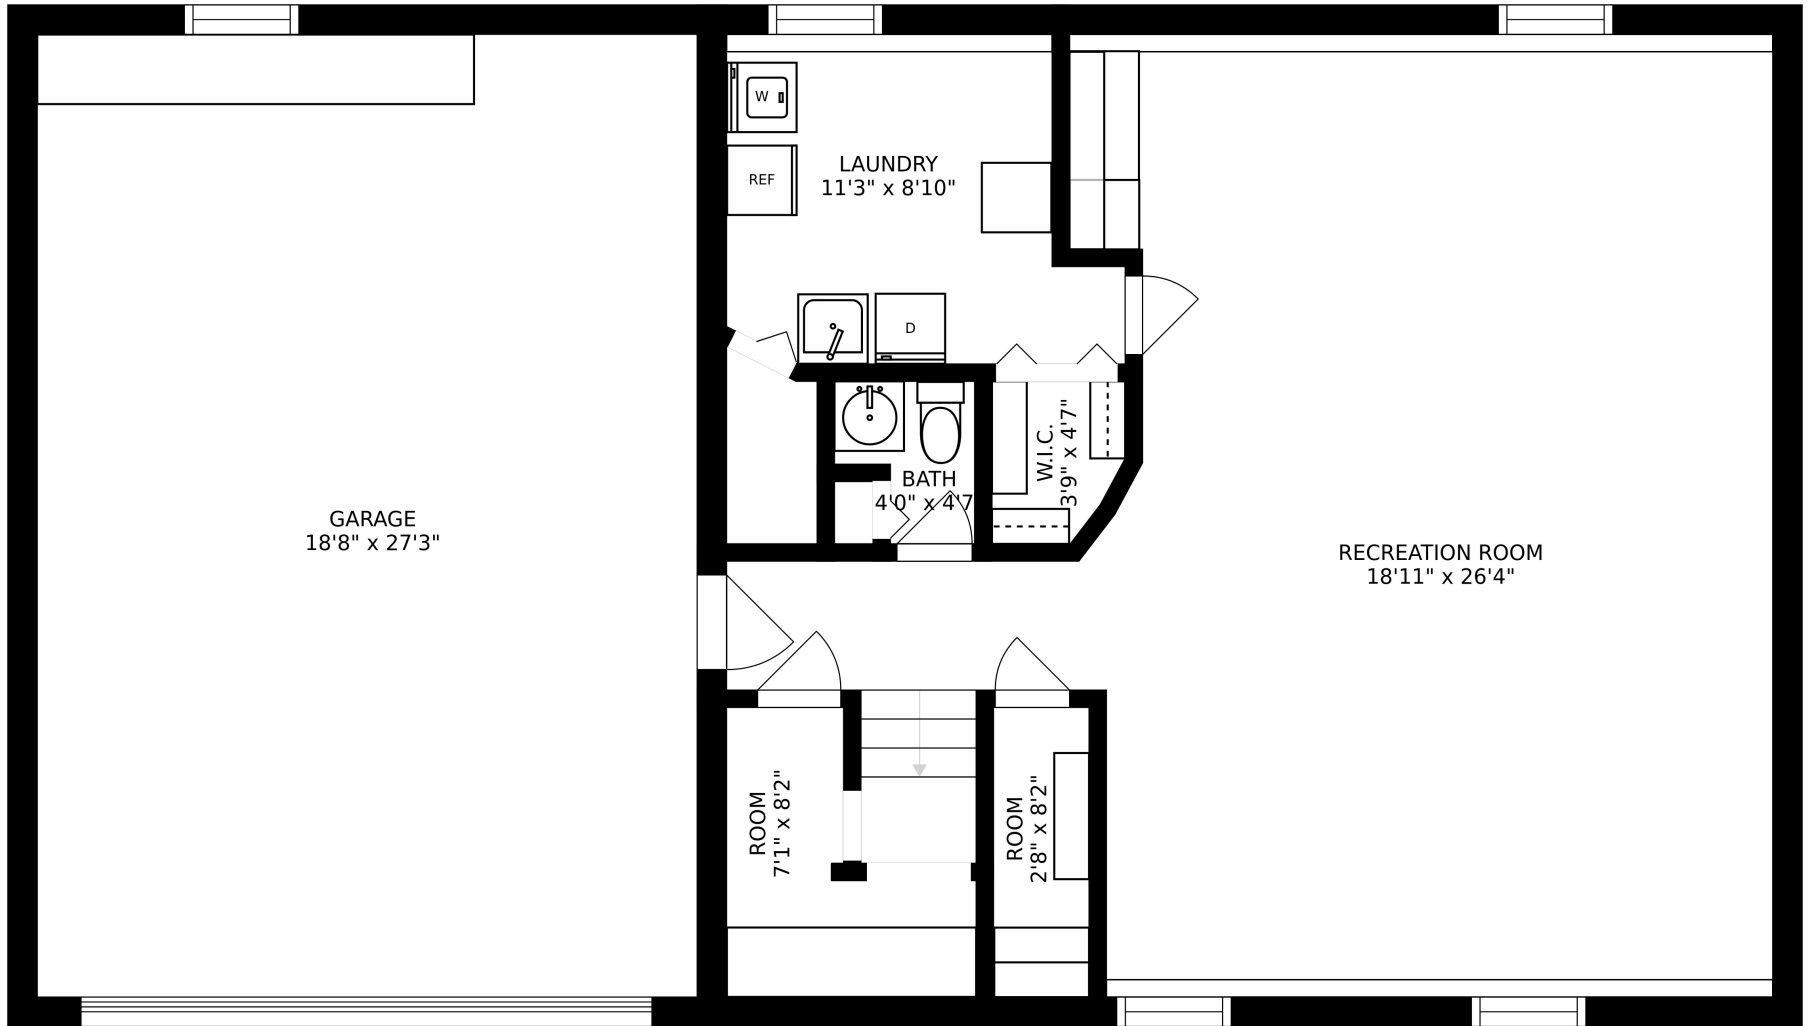

FLOOR 2

FLOOR 1

SIZES AND DIMENSIONS ARE APPROXIMATE, ACTUAL MAY VARY.

SIZES AND DIMENSIONS ARE APPROXIMATE, ACTUAL MAY VARY.

GARAGE
18'8" x 27'3"

LAUNDRY
11'3" x 8'10"

BATH
4'0" x 4'7"

W.I.C.
3'9" x 4'7"

RECREATION ROOM
18'11" x 26'4"

ROOM
7'1" x 8'2"

ROOM
7'1" x 8'2"

SIZES AND DIMENSIONS ARE APPROXIMATE, ACTUAL MAY VARY.