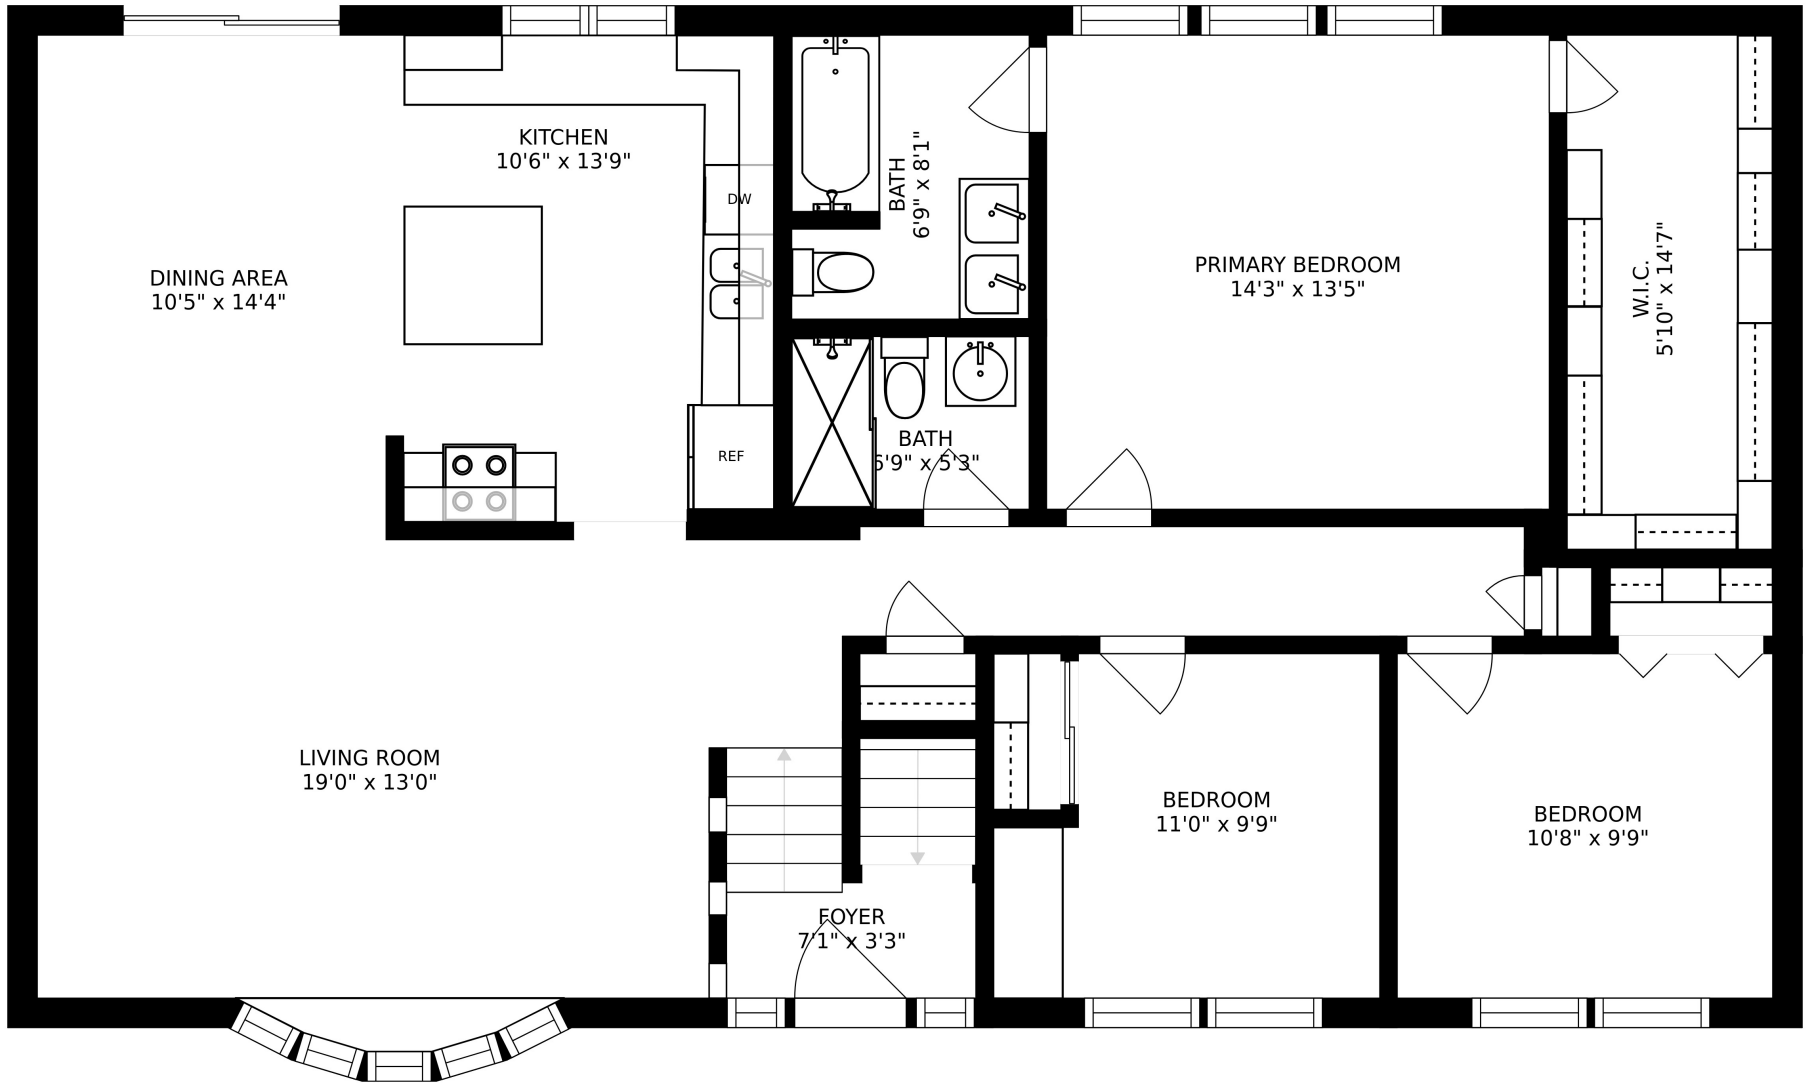

FLOOR 2

FLOOR 1

SIZES AND DIMENSIONS ARE APPROXIMATE, ACTUAL MAY VARY.

SIZES AND DIMENSIONS ARE APPROXIMATE, ACTUAL MAY VARY.

GARAGE
18'8" x 27'3"

LAUNDRY
11'3" x 8'10"

BATH
4'0" x 4'7"

W.I.C.
3'9" x 4'7"

RECREATION ROOM
18'11" x 26'4"

ROOM
7'1" x 8'2"

ROOM
7'1" x 8'2"

SIZES AND DIMENSIONS ARE APPROXIMATE, ACTUAL MAY VARY.