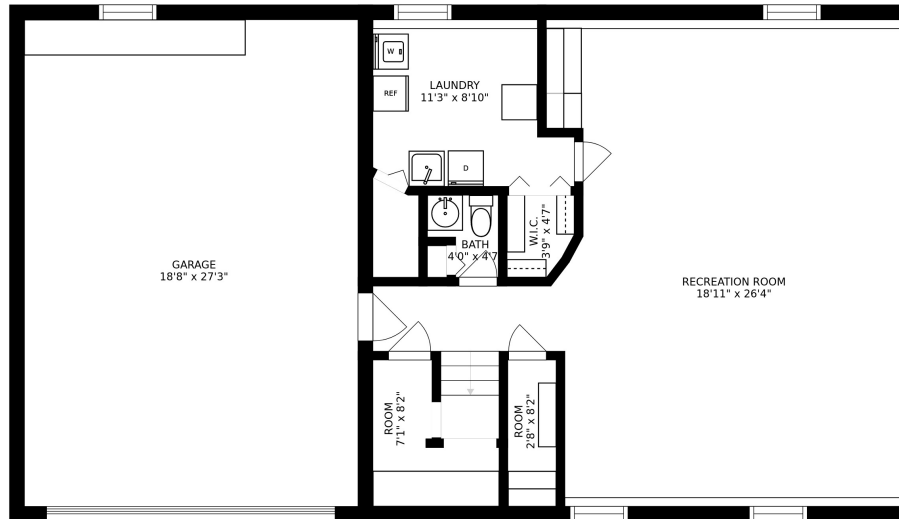

FLOOR 2

FLOOR 1

SIZES AND DIMENSIONS ARE APPROXIMATE, ACTUAL MAY VARY.

SIZES AND DIMENSIONS ARE APPROXIMATE, ACTUAL MAY VARY.

GARAGE
18'8" x 27'3"

LAUNDRY
11'3" x 8'10"

BATH
4'0" x 4'7"

W.I.C.
3'9" x 4'7"

RECREATION ROOM
18'11" x 26'4"

ROOM
7'1" x 8'2"

ROOM
7'1" x 8'2"

SIZES AND DIMENSIONS ARE APPROXIMATE, ACTUAL MAY VARY.