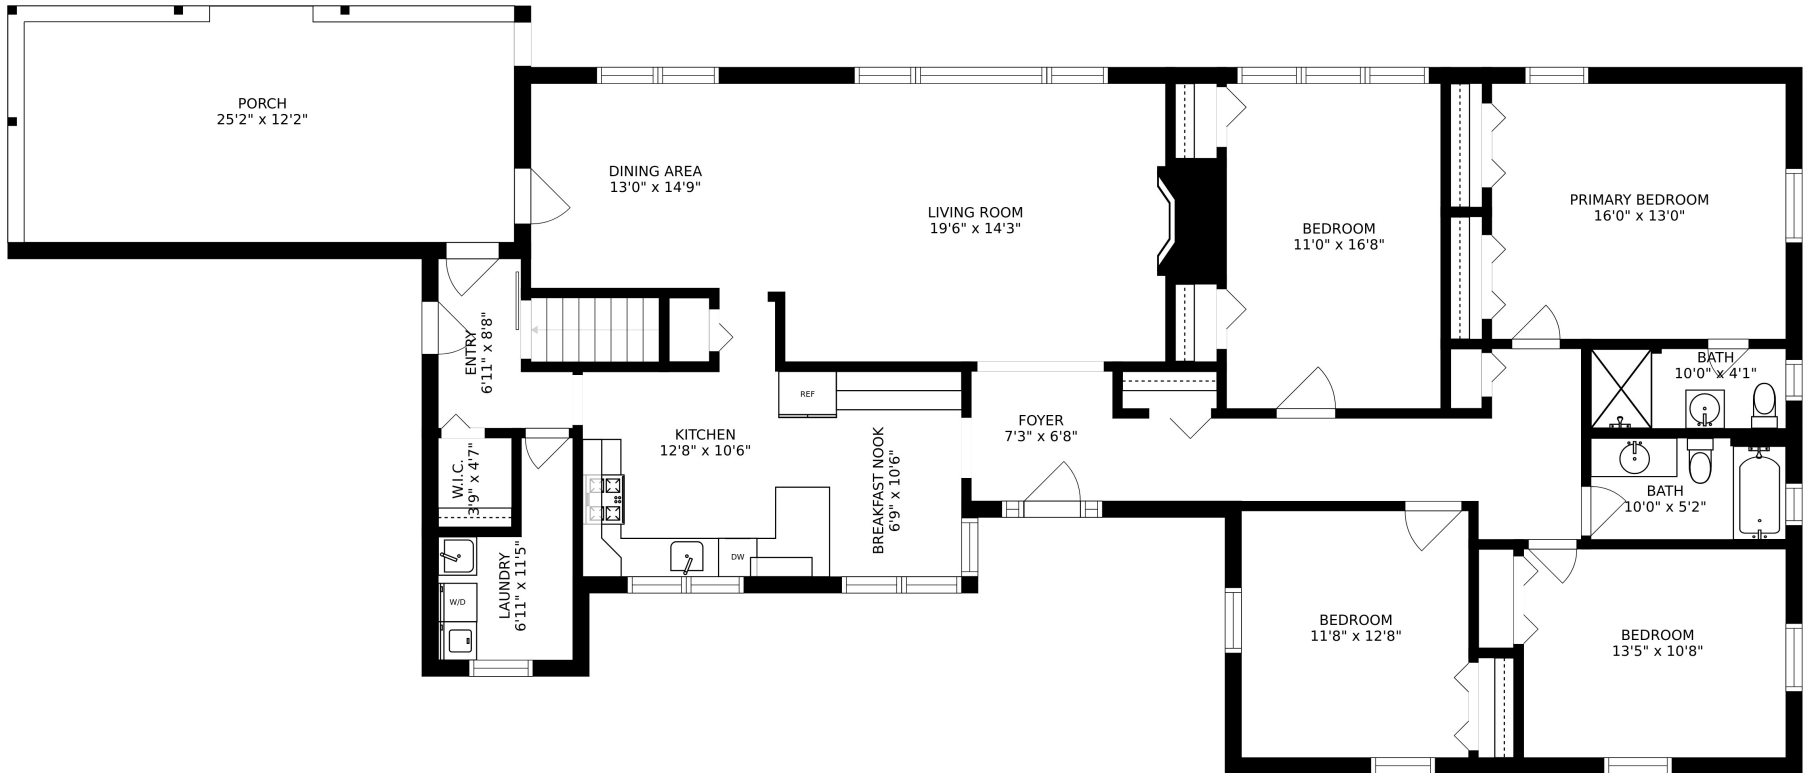

FLOOR 2

FLOOR 1

SIZES AND DIMENSIONS ARE APPROXIMATE, ACTUAL MAY VARY.

SIZES AND DIMENSIONS ARE APPROXIMATE, ACTUAL MAY VARY.

RECREATION ROOM
33'6" x 23'11"

ELECTRICAL ROOM
12'4" x 12'5"

BATH
6'11" x 5'11"

ROOM
6'11" x 3'9"

SIZES AND DIMENSIONS ARE APPROXIMATE, ACTUAL MAY VARY.