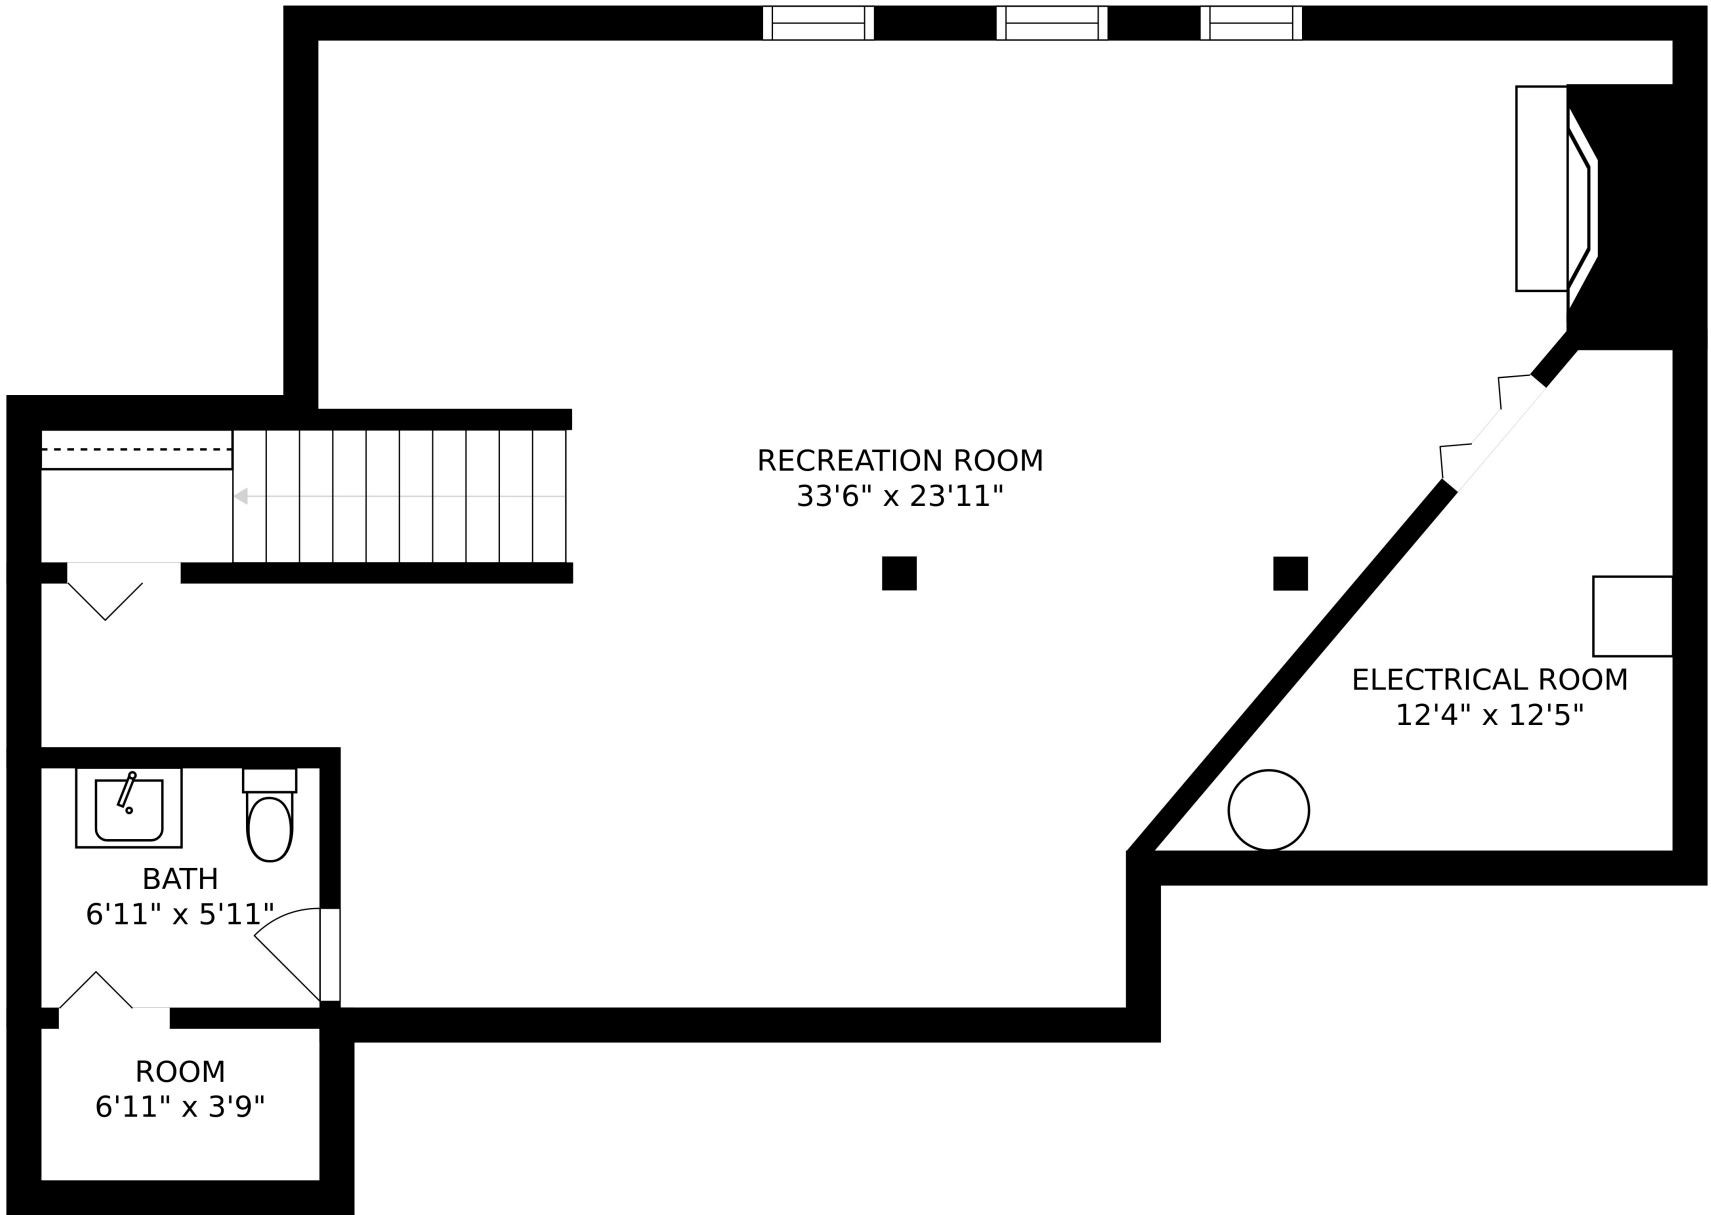

FLOOR 2

FLOOR 1

SIZES AND DIMENSIONS ARE APPROXIMATE, ACTUAL MAY VARY.

SIZES AND DIMENSIONS ARE APPROXIMATE, ACTUAL MAY VARY.

RECREATION ROOM
33'6" x 23'11"

ELECTRICAL ROOM
12'4" x 12'5"

BATH
6'11" x 5'11"

ROOM
6'11" x 3'9"

SIZES AND DIMENSIONS ARE APPROXIMATE, ACTUAL MAY VARY.