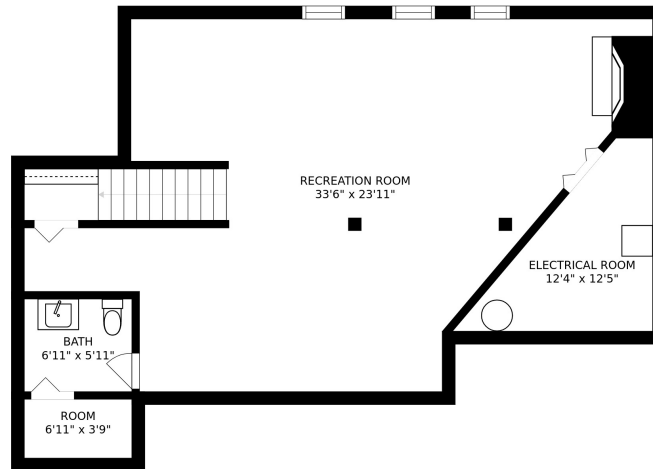

FLOOR 2

FLOOR 1

SIZES AND DIMENSIONS ARE APPROXIMATE, ACTUAL MAY VARY.

SIZES AND DIMENSIONS ARE APPROXIMATE, ACTUAL MAY VARY.

RECREATION ROOM
33'6" x 23'11"

ELECTRICAL ROOM
12'4" x 12'5"

BATH
6'11" x 5'11"

ROOM
6'11" x 3'9"

SIZES AND DIMENSIONS ARE APPROXIMATE, ACTUAL MAY VARY.