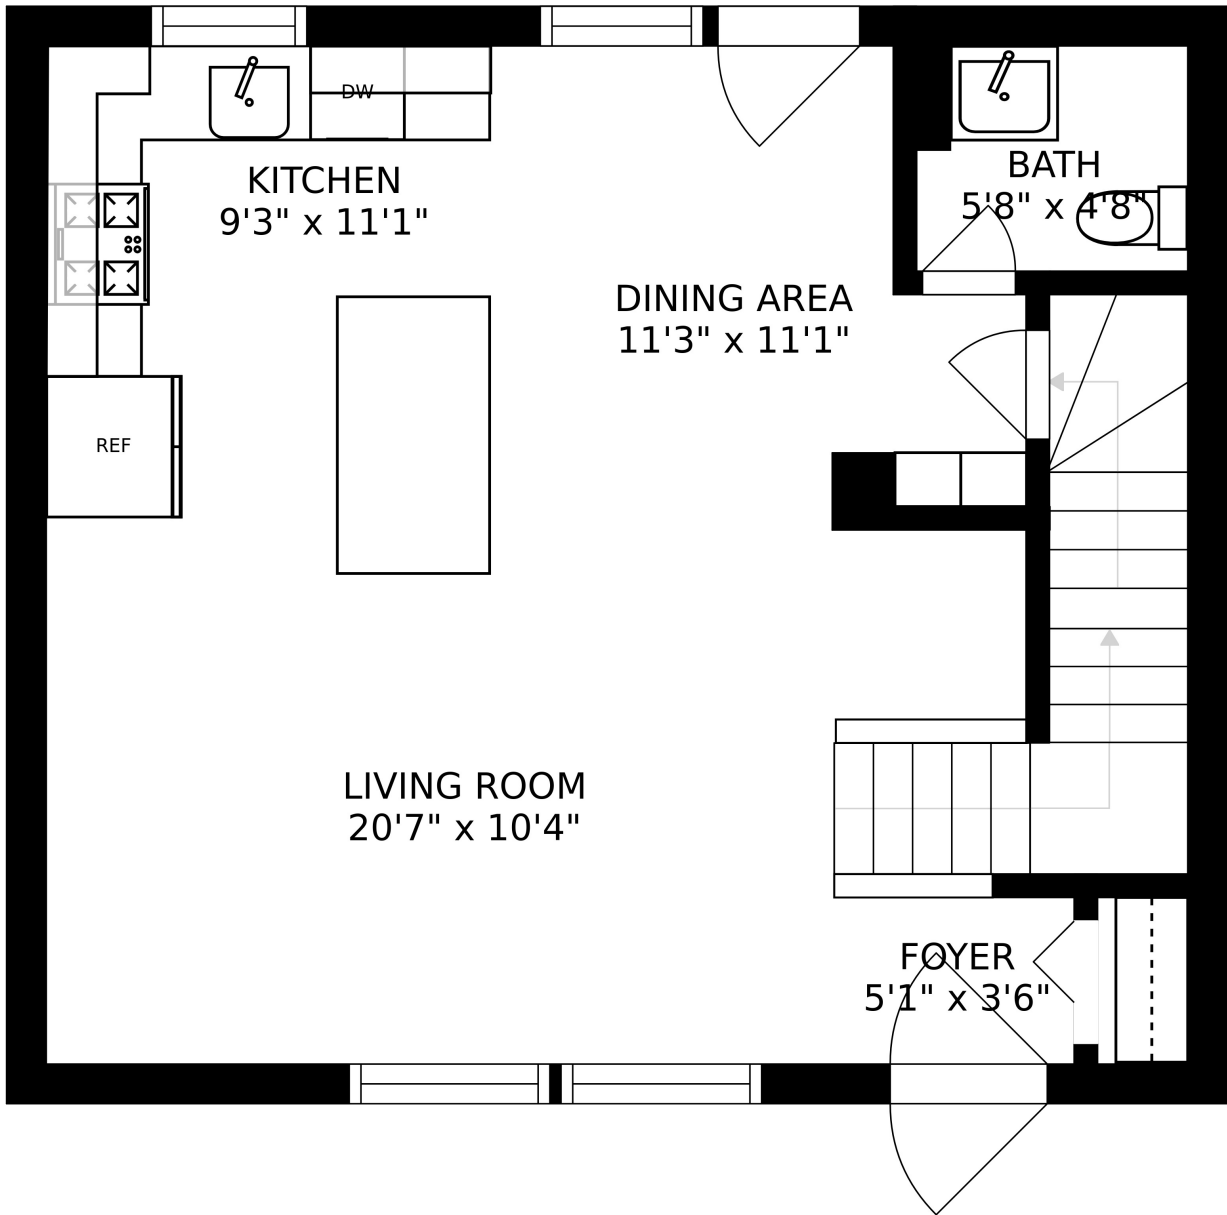

FLOOR 2

FLOOR 3

FLOOR 1

SIZES AND DIMENSIONS ARE APPROXIMATE, ACTUAL MAY VARY.

BEDROOM
11'3" x 9'8"

BATH
12'2" x 6'3"

PRIMARY BEDROOM
16'1" x 11'2"

W.I.C.
7'5" x 4'8"

SIZES AND DIMENSIONS ARE APPROXIMATE, ACTUAL MAY VARY.

SIZES AND DIMENSIONS ARE APPROXIMATE, ACTUAL MAY VARY.

SIZES AND DIMENSIONS ARE APPROXIMATE, ACTUAL MAY VARY.