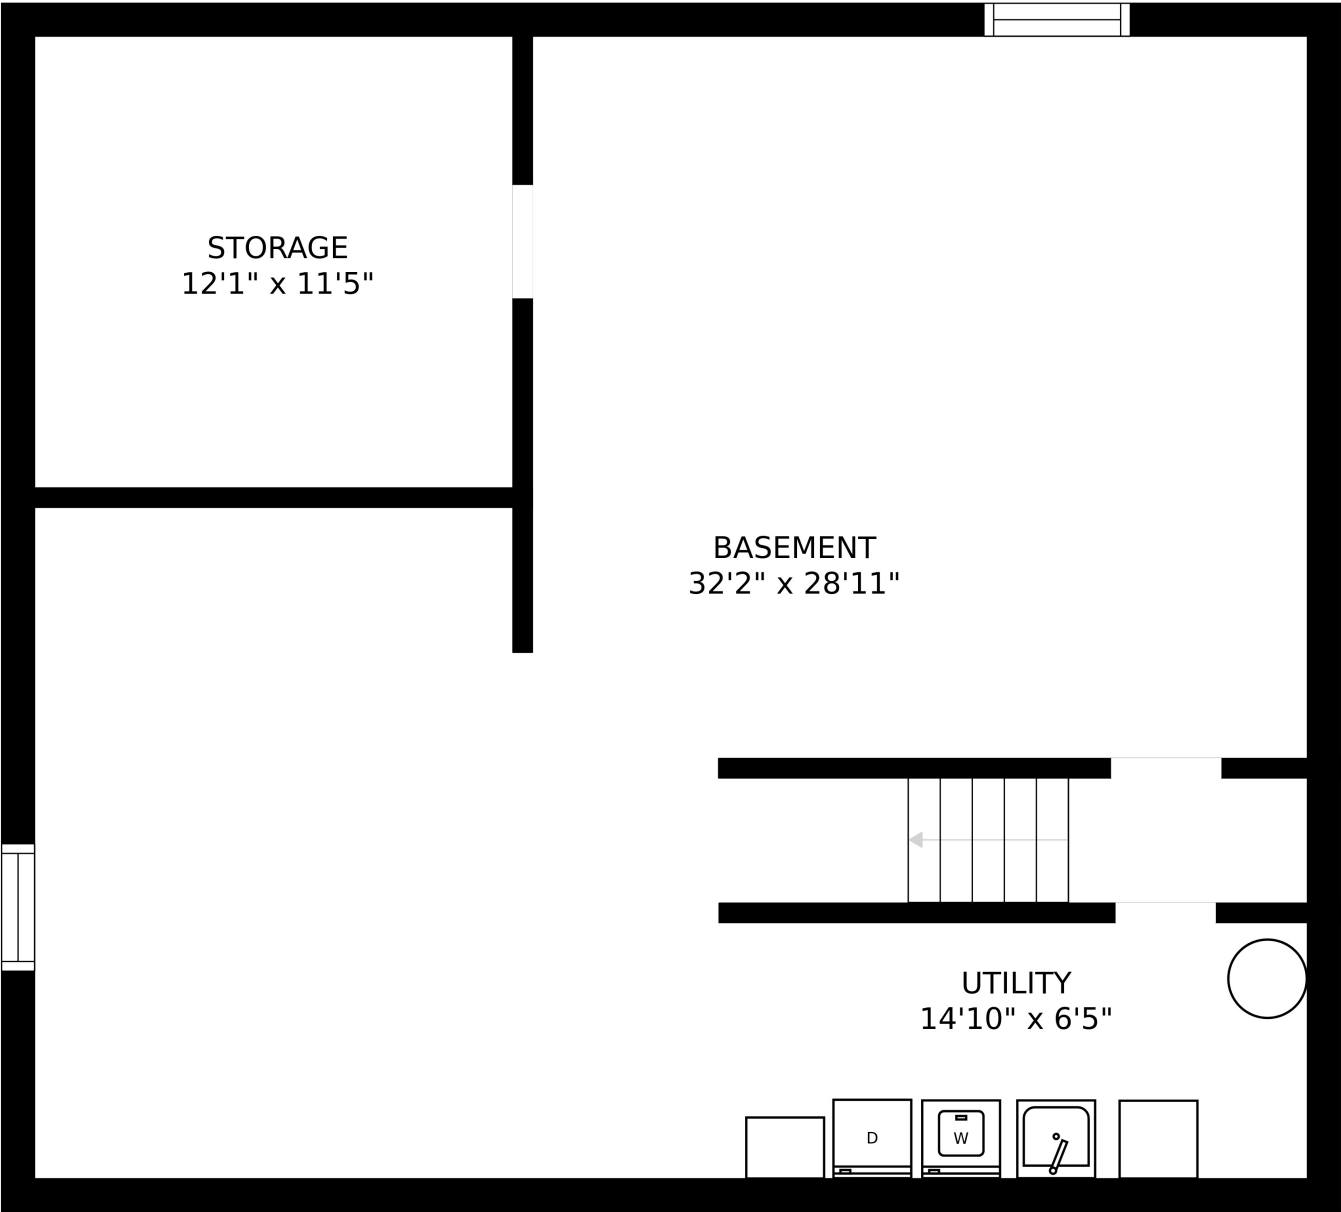

FLOOR 1

FLOOR 2

SIZES AND DIMENSIONS ARE APPROXIMATE, ACTUAL MAY VARY.

SIZES AND DIMENSIONS ARE APPROXIMATE, ACTUAL MAY VARY.

STORAGE
12'1" x 11'5"

BASEMENT
32'2" x 28'11"

UTILITY
14'10" x 6'5"

SIZES AND DIMENSIONS ARE APPROXIMATE, ACTUAL MAY VARY.