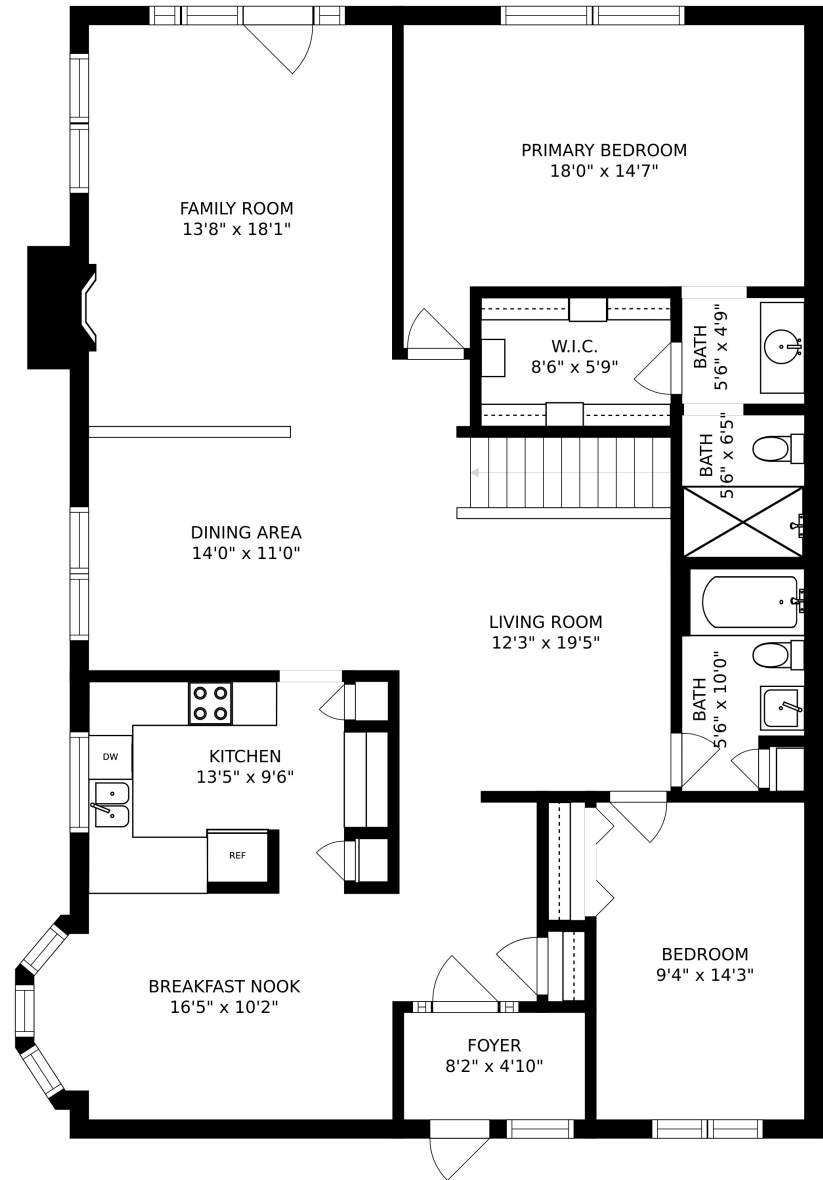

FLOOR 1

FLOOR 2

SIZES AND DIMENSIONS ARE APPROXIMATE, ACTUAL MAY VARY.

SIZES AND DIMENSIONS ARE APPROXIMATE, ACTUAL MAY VARY.

STORAGE
12'1" x 11'5"

BASEMENT
32'2" x 28'11"

UTILITY
14'10" x 6'5"

SIZES AND DIMENSIONS ARE APPROXIMATE, ACTUAL MAY VARY.