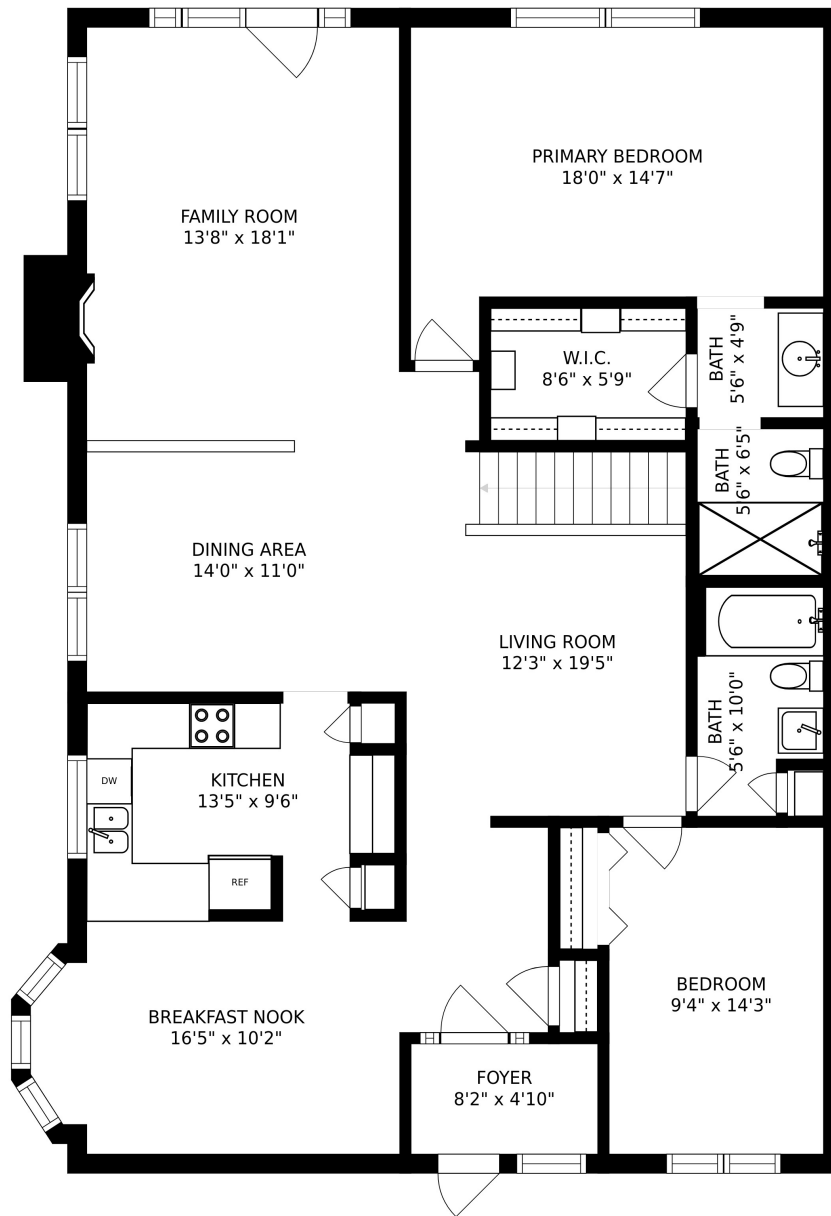

FLOOR 1

FLOOR 2

SIZES AND DIMENSIONS ARE APPROXIMATE, ACTUAL MAY VARY.

SIZES AND DIMENSIONS ARE APPROXIMATE, ACTUAL MAY VARY.

STORAGE
12'1" x 11'5"

BASEMENT
32'2" x 28'11"

UTILITY
14'10" x 6'5"

SIZES AND DIMENSIONS ARE APPROXIMATE, ACTUAL MAY VARY.