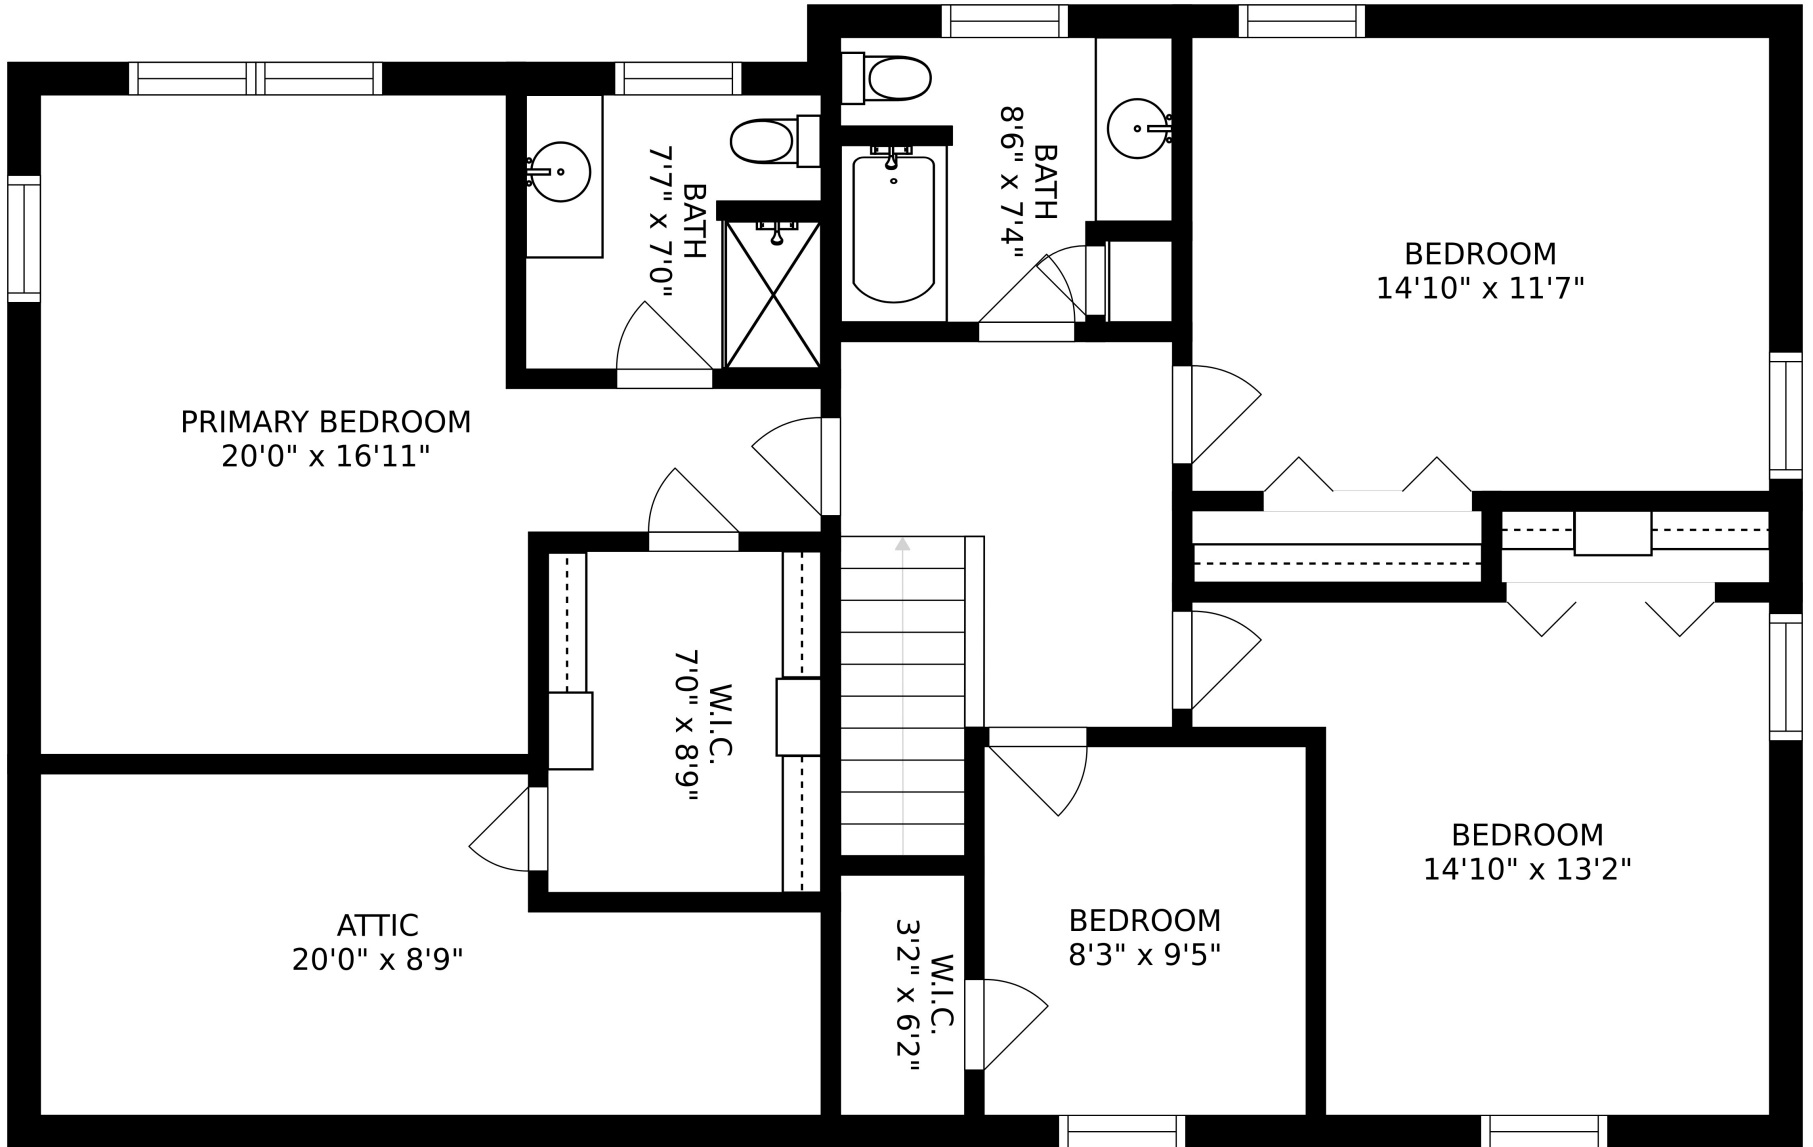

SIZES AND DIMENSIONS ARE APPROXIMATE, ACTUAL MAY VARY.

PRIMARY BEDROOM
20'0" x 16'11"

ATTIC
20'0" x 8'9"

W.I.C.
7'0" x 8'9"

W.I.C.
3'2" x 6'2"

BEDROOM
8'3" x 9'5"

BEDROOM
14'10" x 11'7"

BEDROOM
14'10" x 13'2"

BATH
7'7" x 7'0"

BATH
8'6" x 7'4"

SIZES AND DIMENSIONS ARE APPROXIMATE, ACTUAL MAY VARY.

SIZES AND DIMENSIONS ARE APPROXIMATE, ACTUAL MAY VARY.