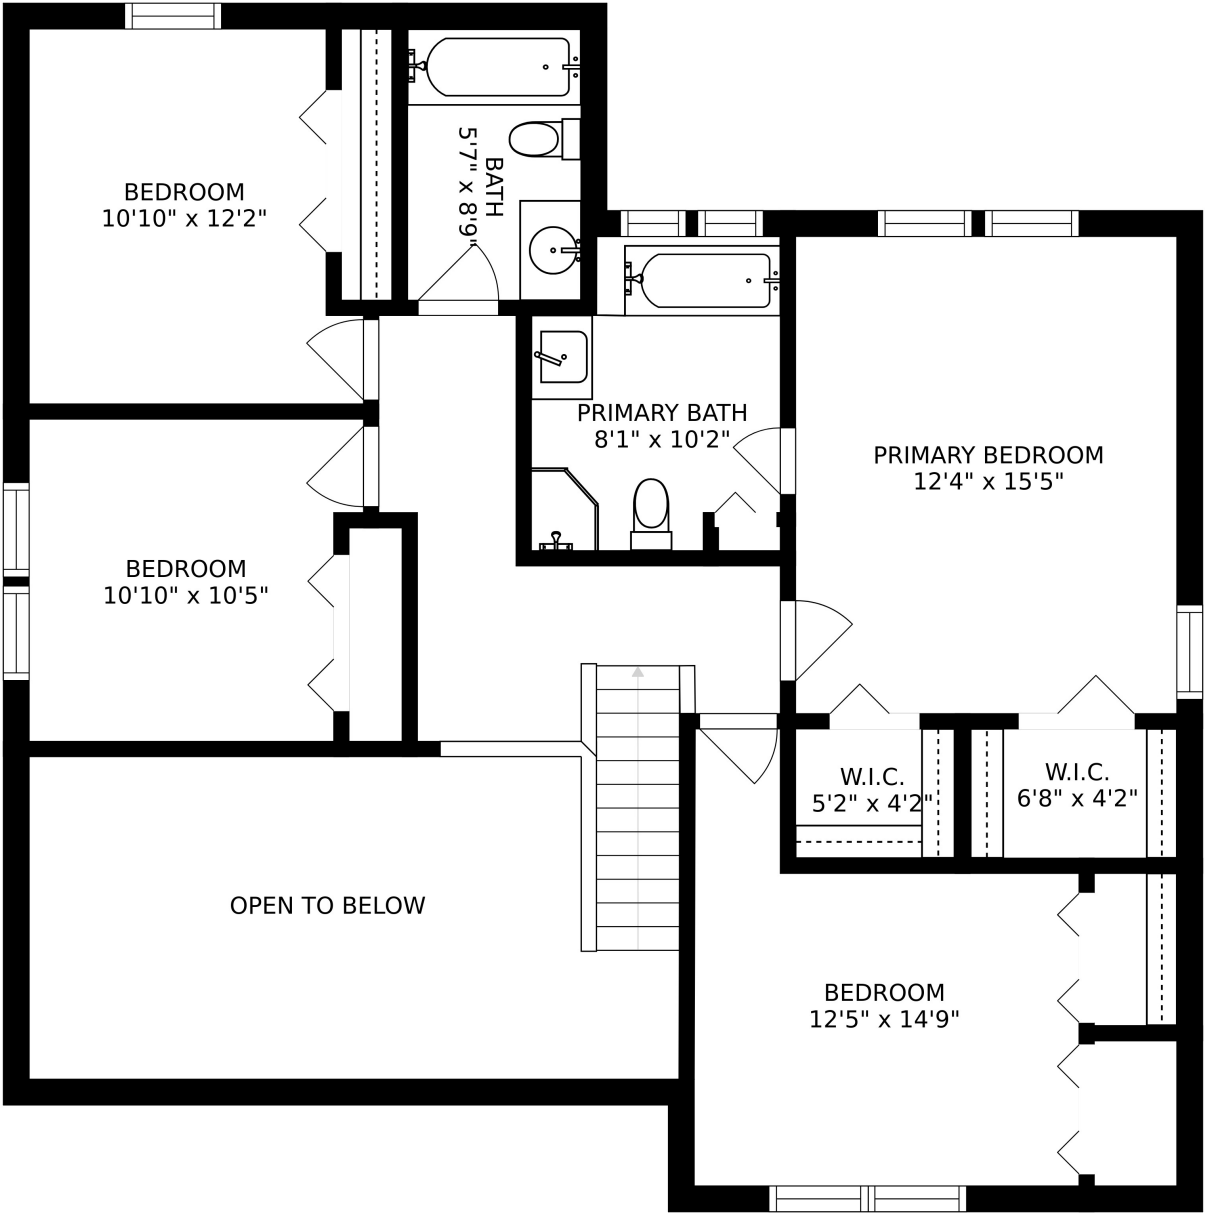

SIZES AND DIMENSIONS ARE APPROXIMATE, ACTUAL MAY VARY.

SIZES AND DIMENSIONS ARE APPROXIMATE, ACTUAL MAY VARY.

SIZES AND DIMENSIONS ARE APPROXIMATE, ACTUAL MAY VARY.

BASEMENT
17'10" x 33'6"

ELECTRICAL ROOM
8'8" x 16'10"

SIZES AND DIMENSIONS ARE APPROXIMATE, ACTUAL MAY VARY.