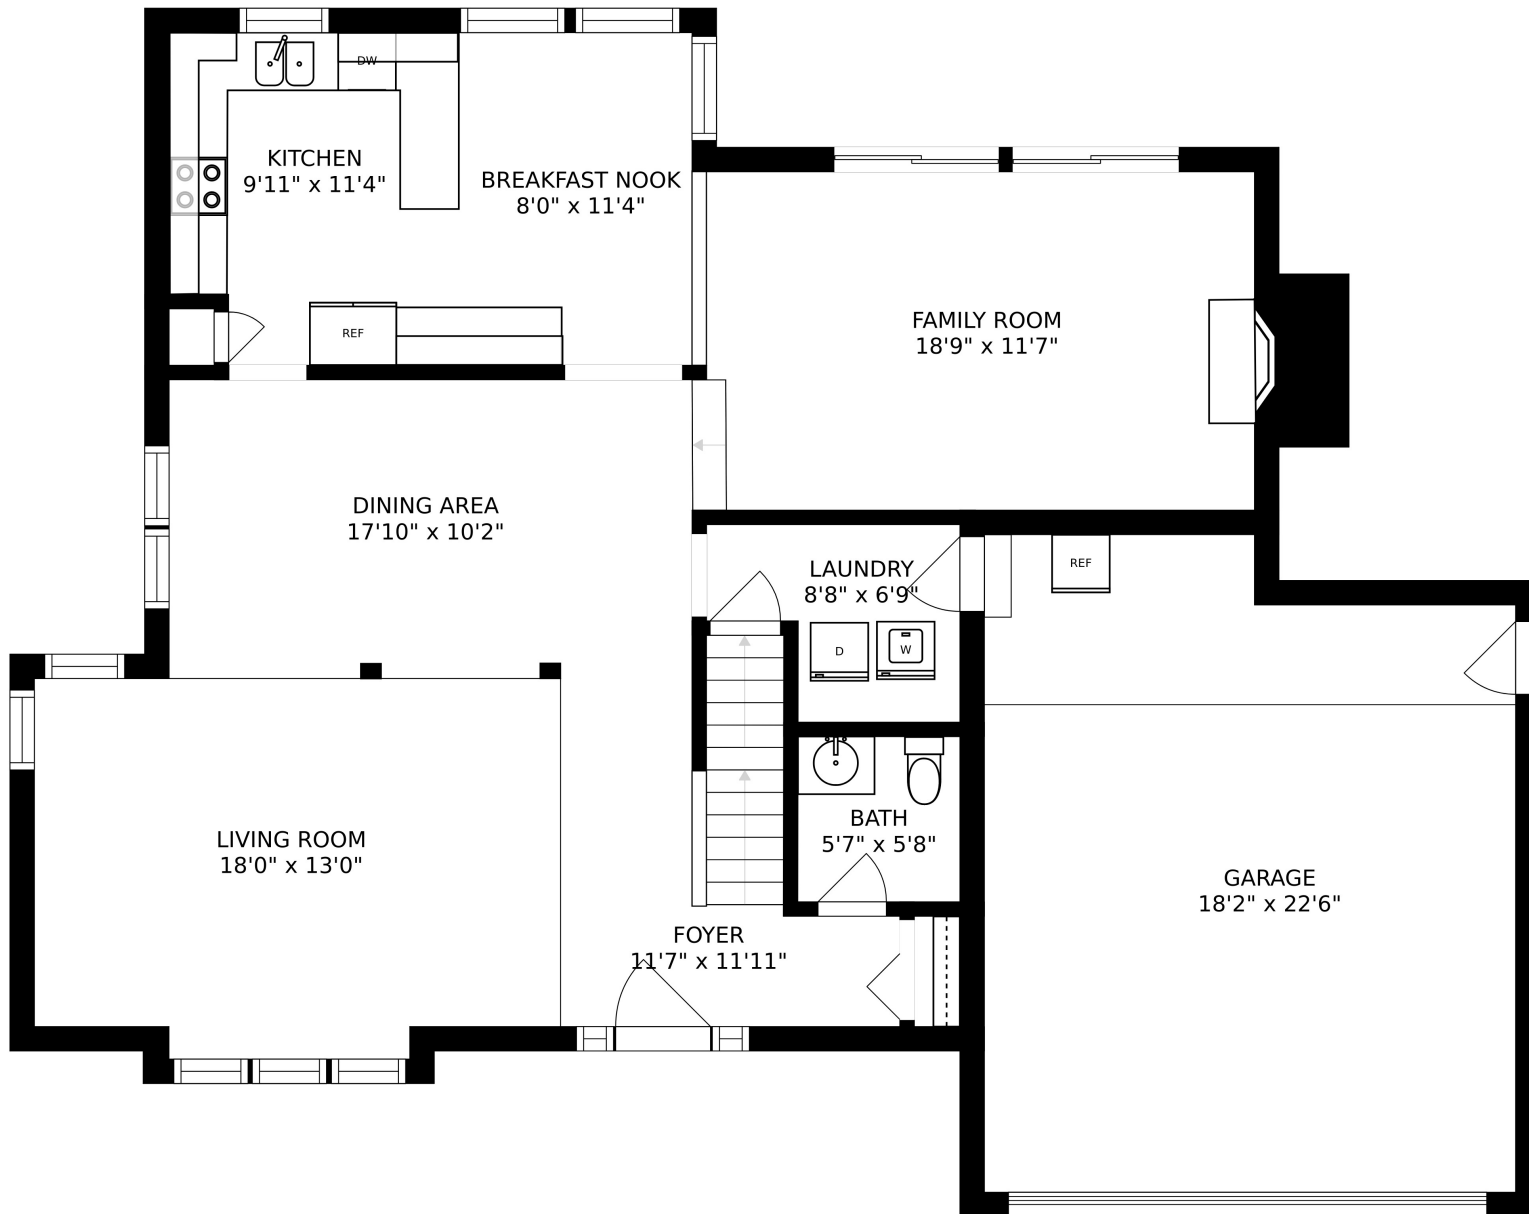

SIZES AND DIMENSIONS ARE APPROXIMATE, ACTUAL MAY VARY.

SIZES AND DIMENSIONS ARE APPROXIMATE, ACTUAL MAY VARY.

SIZES AND DIMENSIONS ARE APPROXIMATE, ACTUAL MAY VARY.

BASEMENT
17'10" x 33'6"

ELECTRICAL ROOM
8'8" x 16'10"

SIZES AND DIMENSIONS ARE APPROXIMATE, ACTUAL MAY VARY.