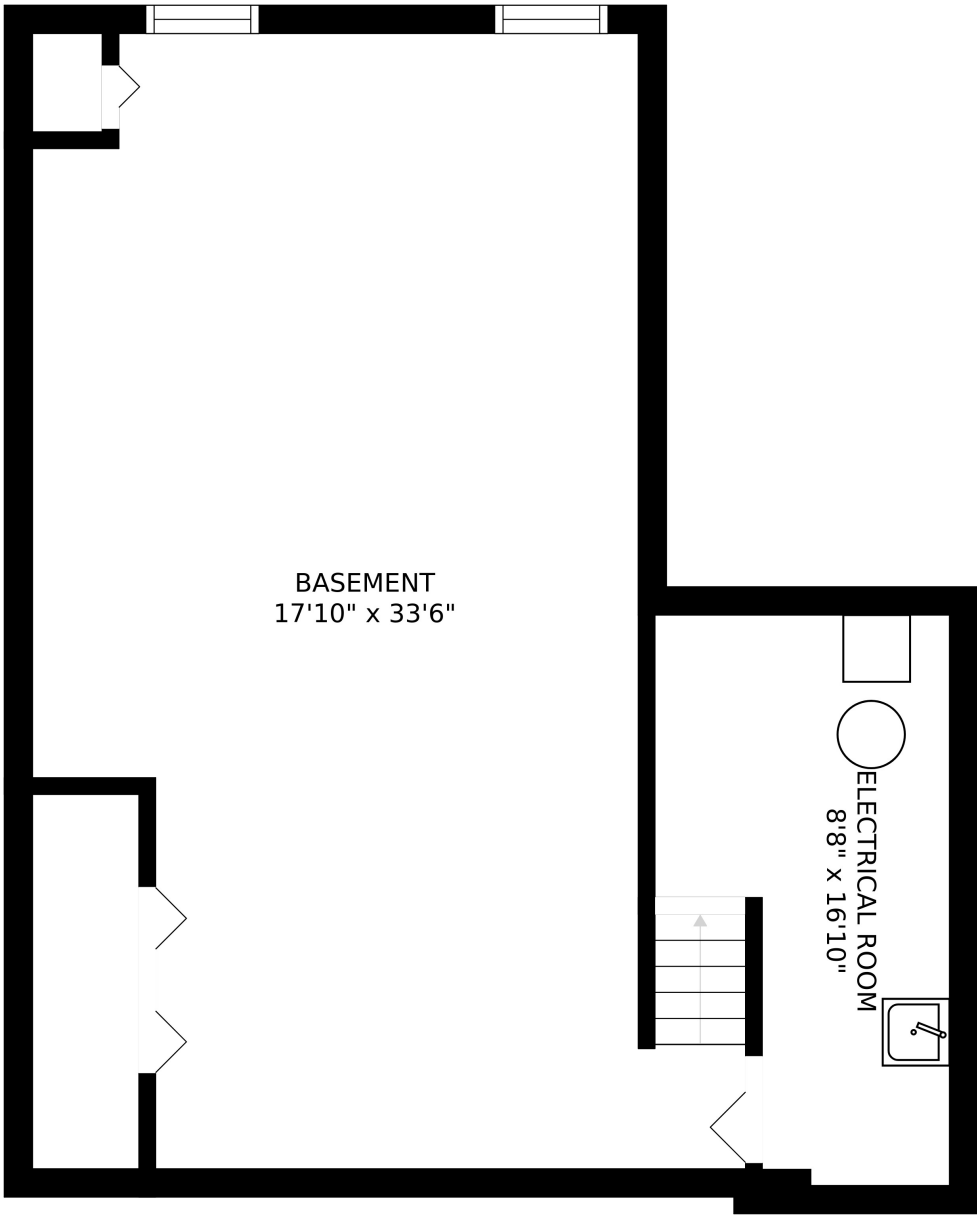

SIZES AND DIMENSIONS ARE APPROXIMATE, ACTUAL MAY VARY.

SIZES AND DIMENSIONS ARE APPROXIMATE, ACTUAL MAY VARY.

SIZES AND DIMENSIONS ARE APPROXIMATE, ACTUAL MAY VARY.

BASEMENT
17'10" x 33'6"

ELECTRICAL ROOM
8'8" x 16'10"

SIZES AND DIMENSIONS ARE APPROXIMATE, ACTUAL MAY VARY.