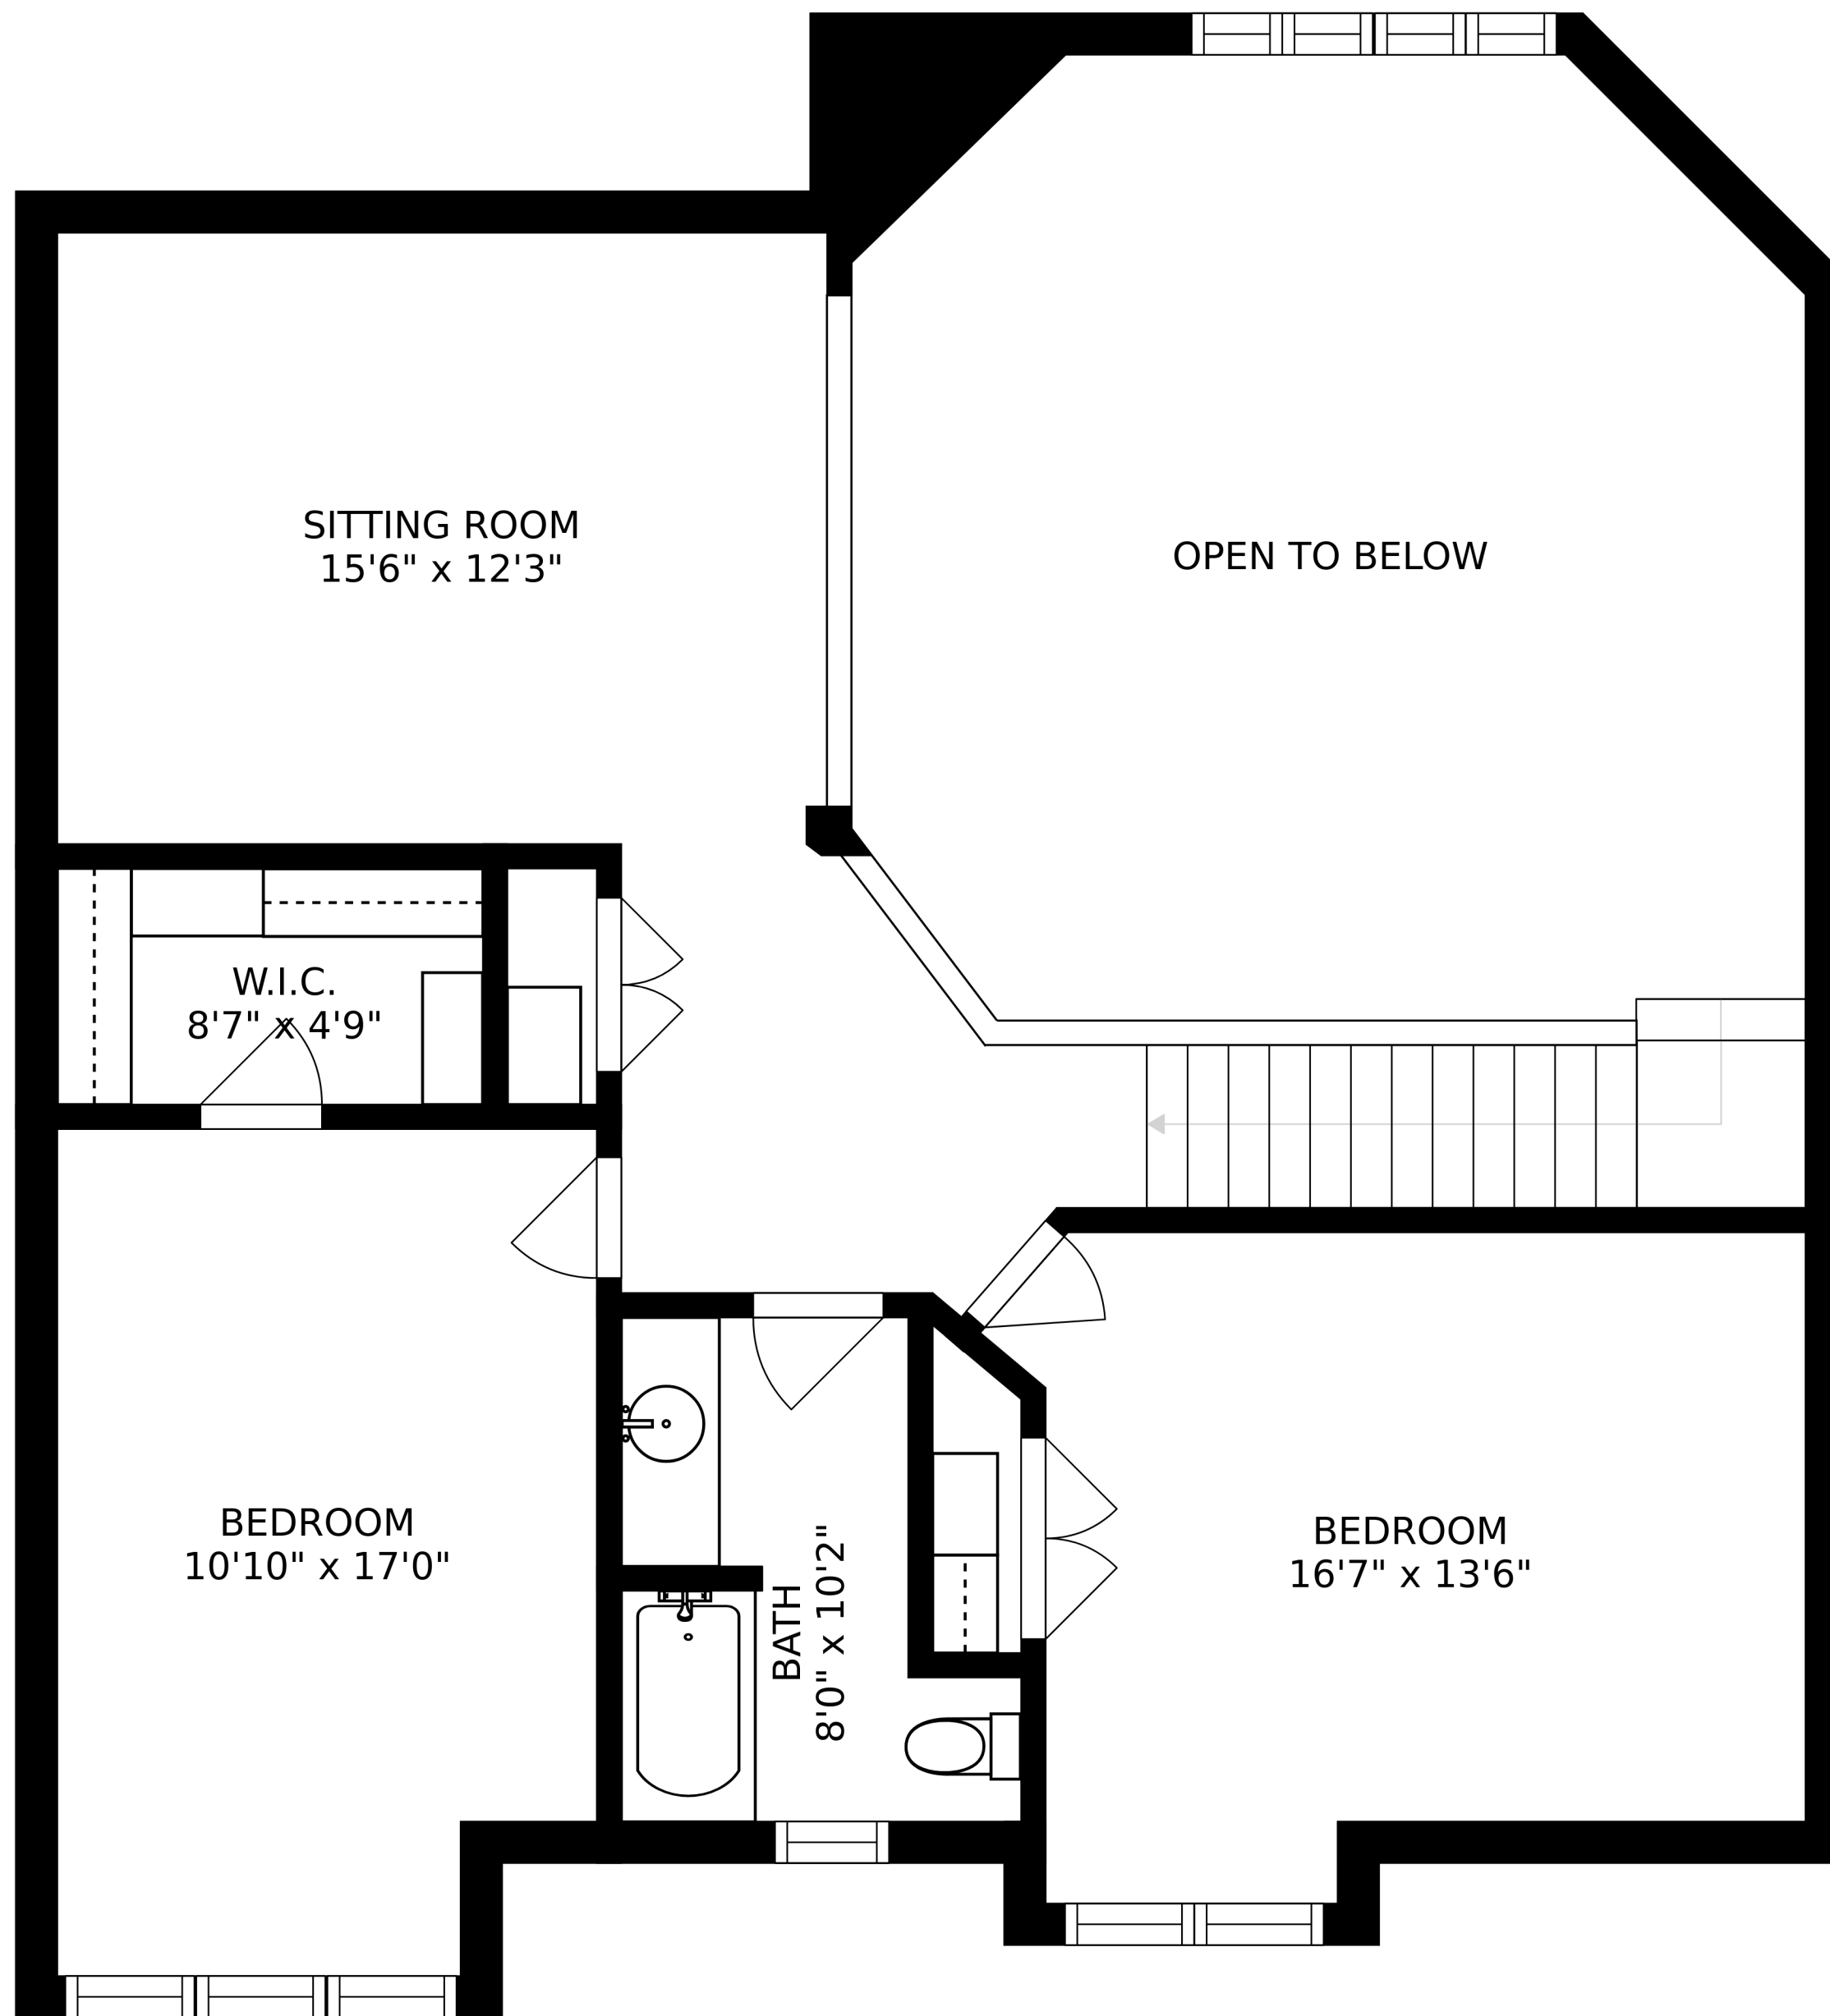

FLOOR 1

FLOOR 2

FLOOR 3

SIZES AND DIMENSIONS ARE APPROXIMATE, ACTUAL MAY VARY.

SIZES AND DIMENSIONS ARE APPROXIMATE, ACTUAL MAY VARY.

SIZES AND DIMENSIONS ARE APPROXIMATE, ACTUAL MAY VARY.

RECREATION ROOM
15'7" x 33'9"

W/D

UTILITY
7'3" x 8'5"

BATH
8'5" x 6'10"

STORAGE
8'0" x 11'0"

WINE CELLAR
7'0" x 11'0"