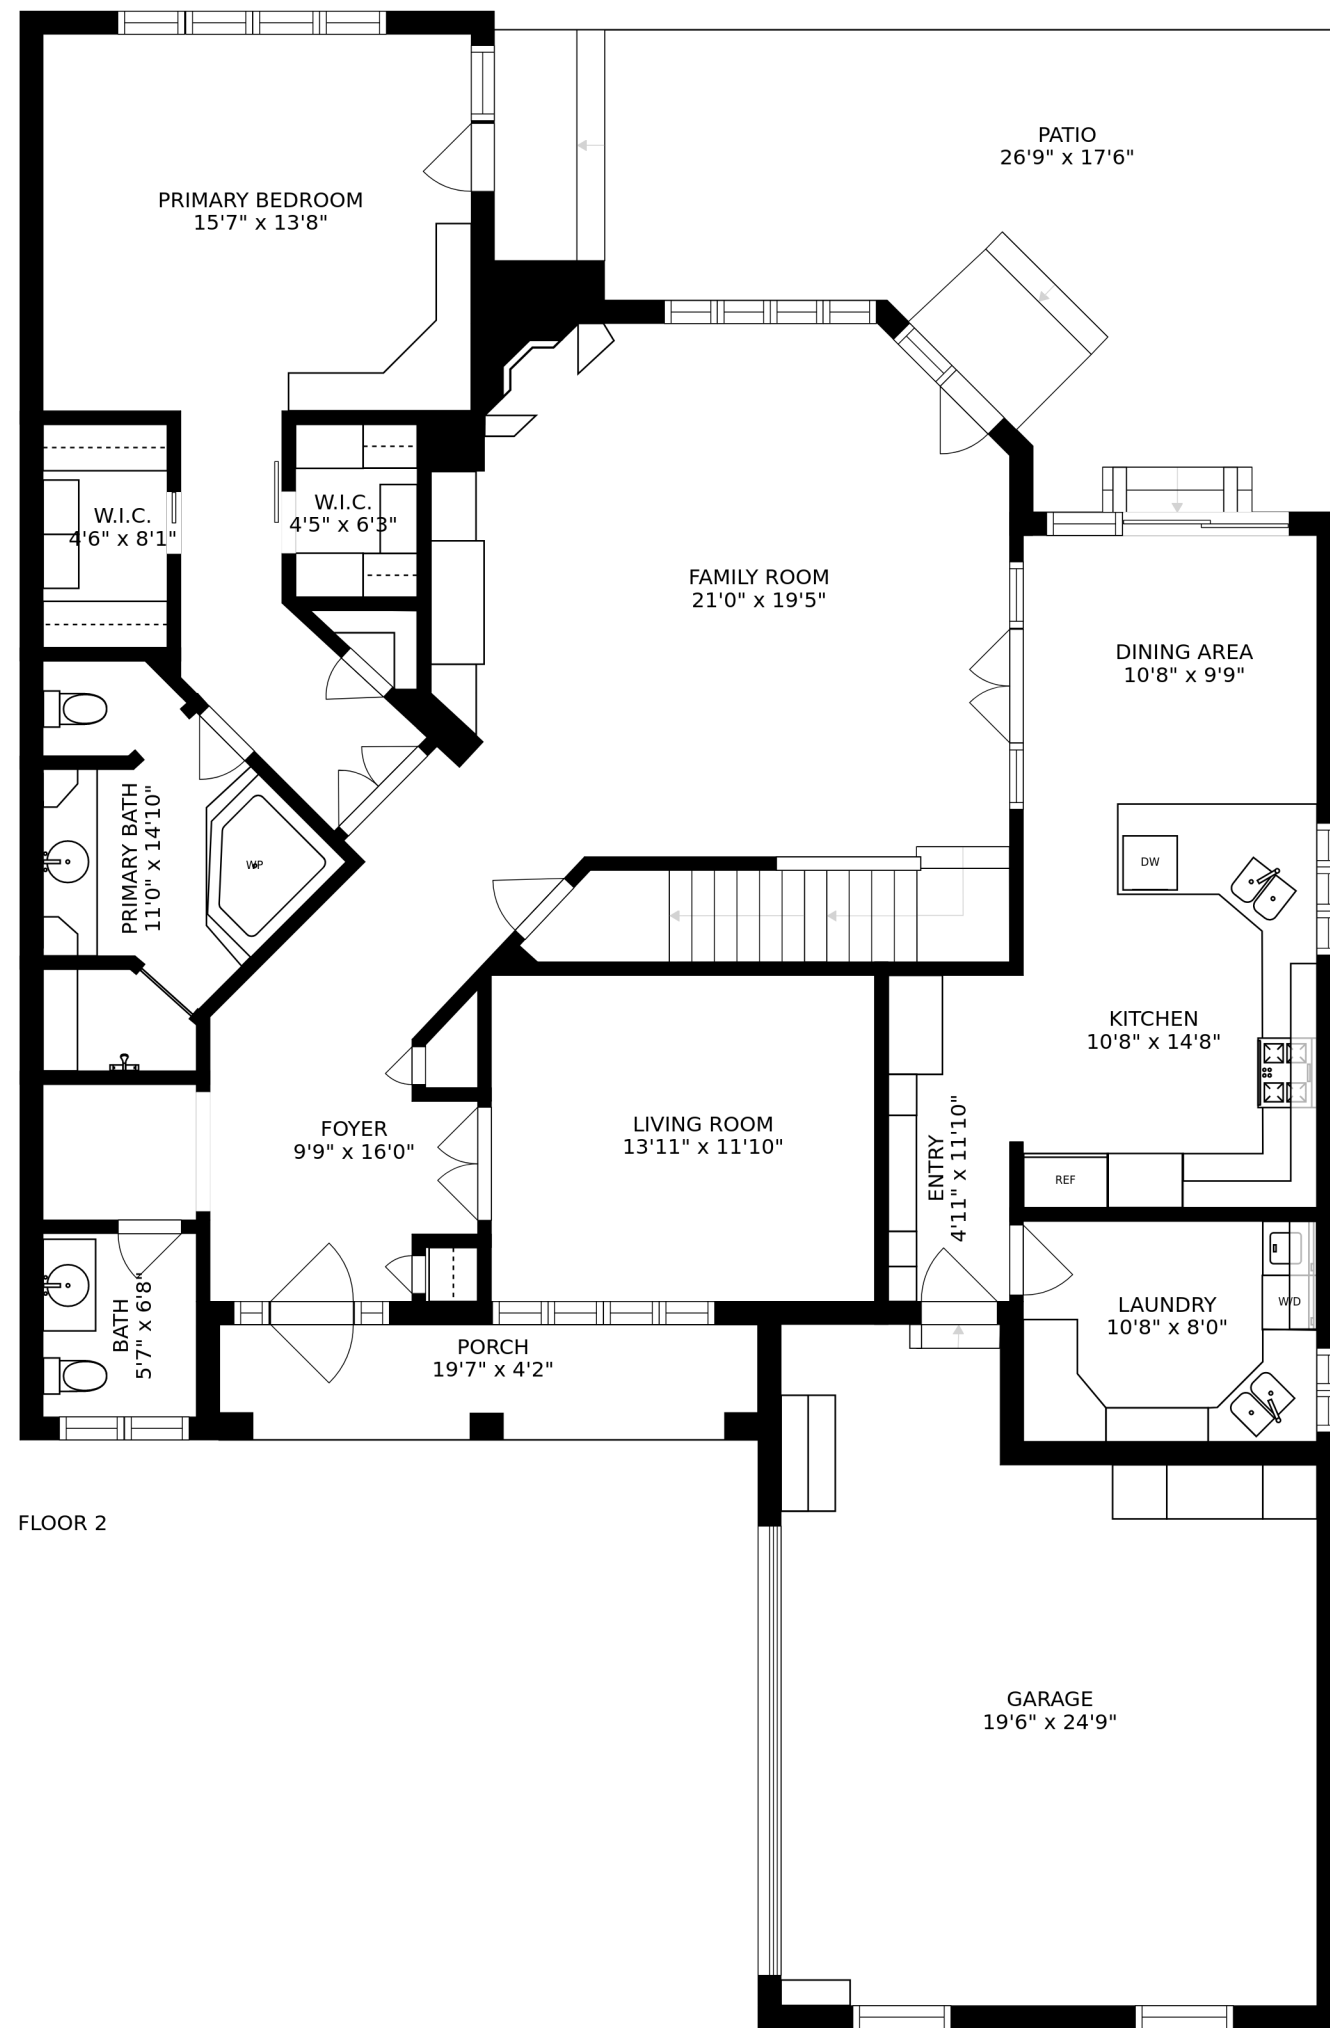

FLOOR 1

FLOOR 2

FLOOR 3

SIZES AND DIMENSIONS ARE APPROXIMATE, ACTUAL MAY VARY.

SIZES AND DIMENSIONS ARE APPROXIMATE, ACTUAL MAY VARY.

SIZES AND DIMENSIONS ARE APPROXIMATE, ACTUAL MAY VARY.

RECREATION ROOM
15'7" x 33'9"

W/D

UTILITY
7'3" x 8'5"

BATH
8'5" x 6'10"

STORAGE
8'0" x 11'0"

WINE CELLAR
7'0" x 11'0"