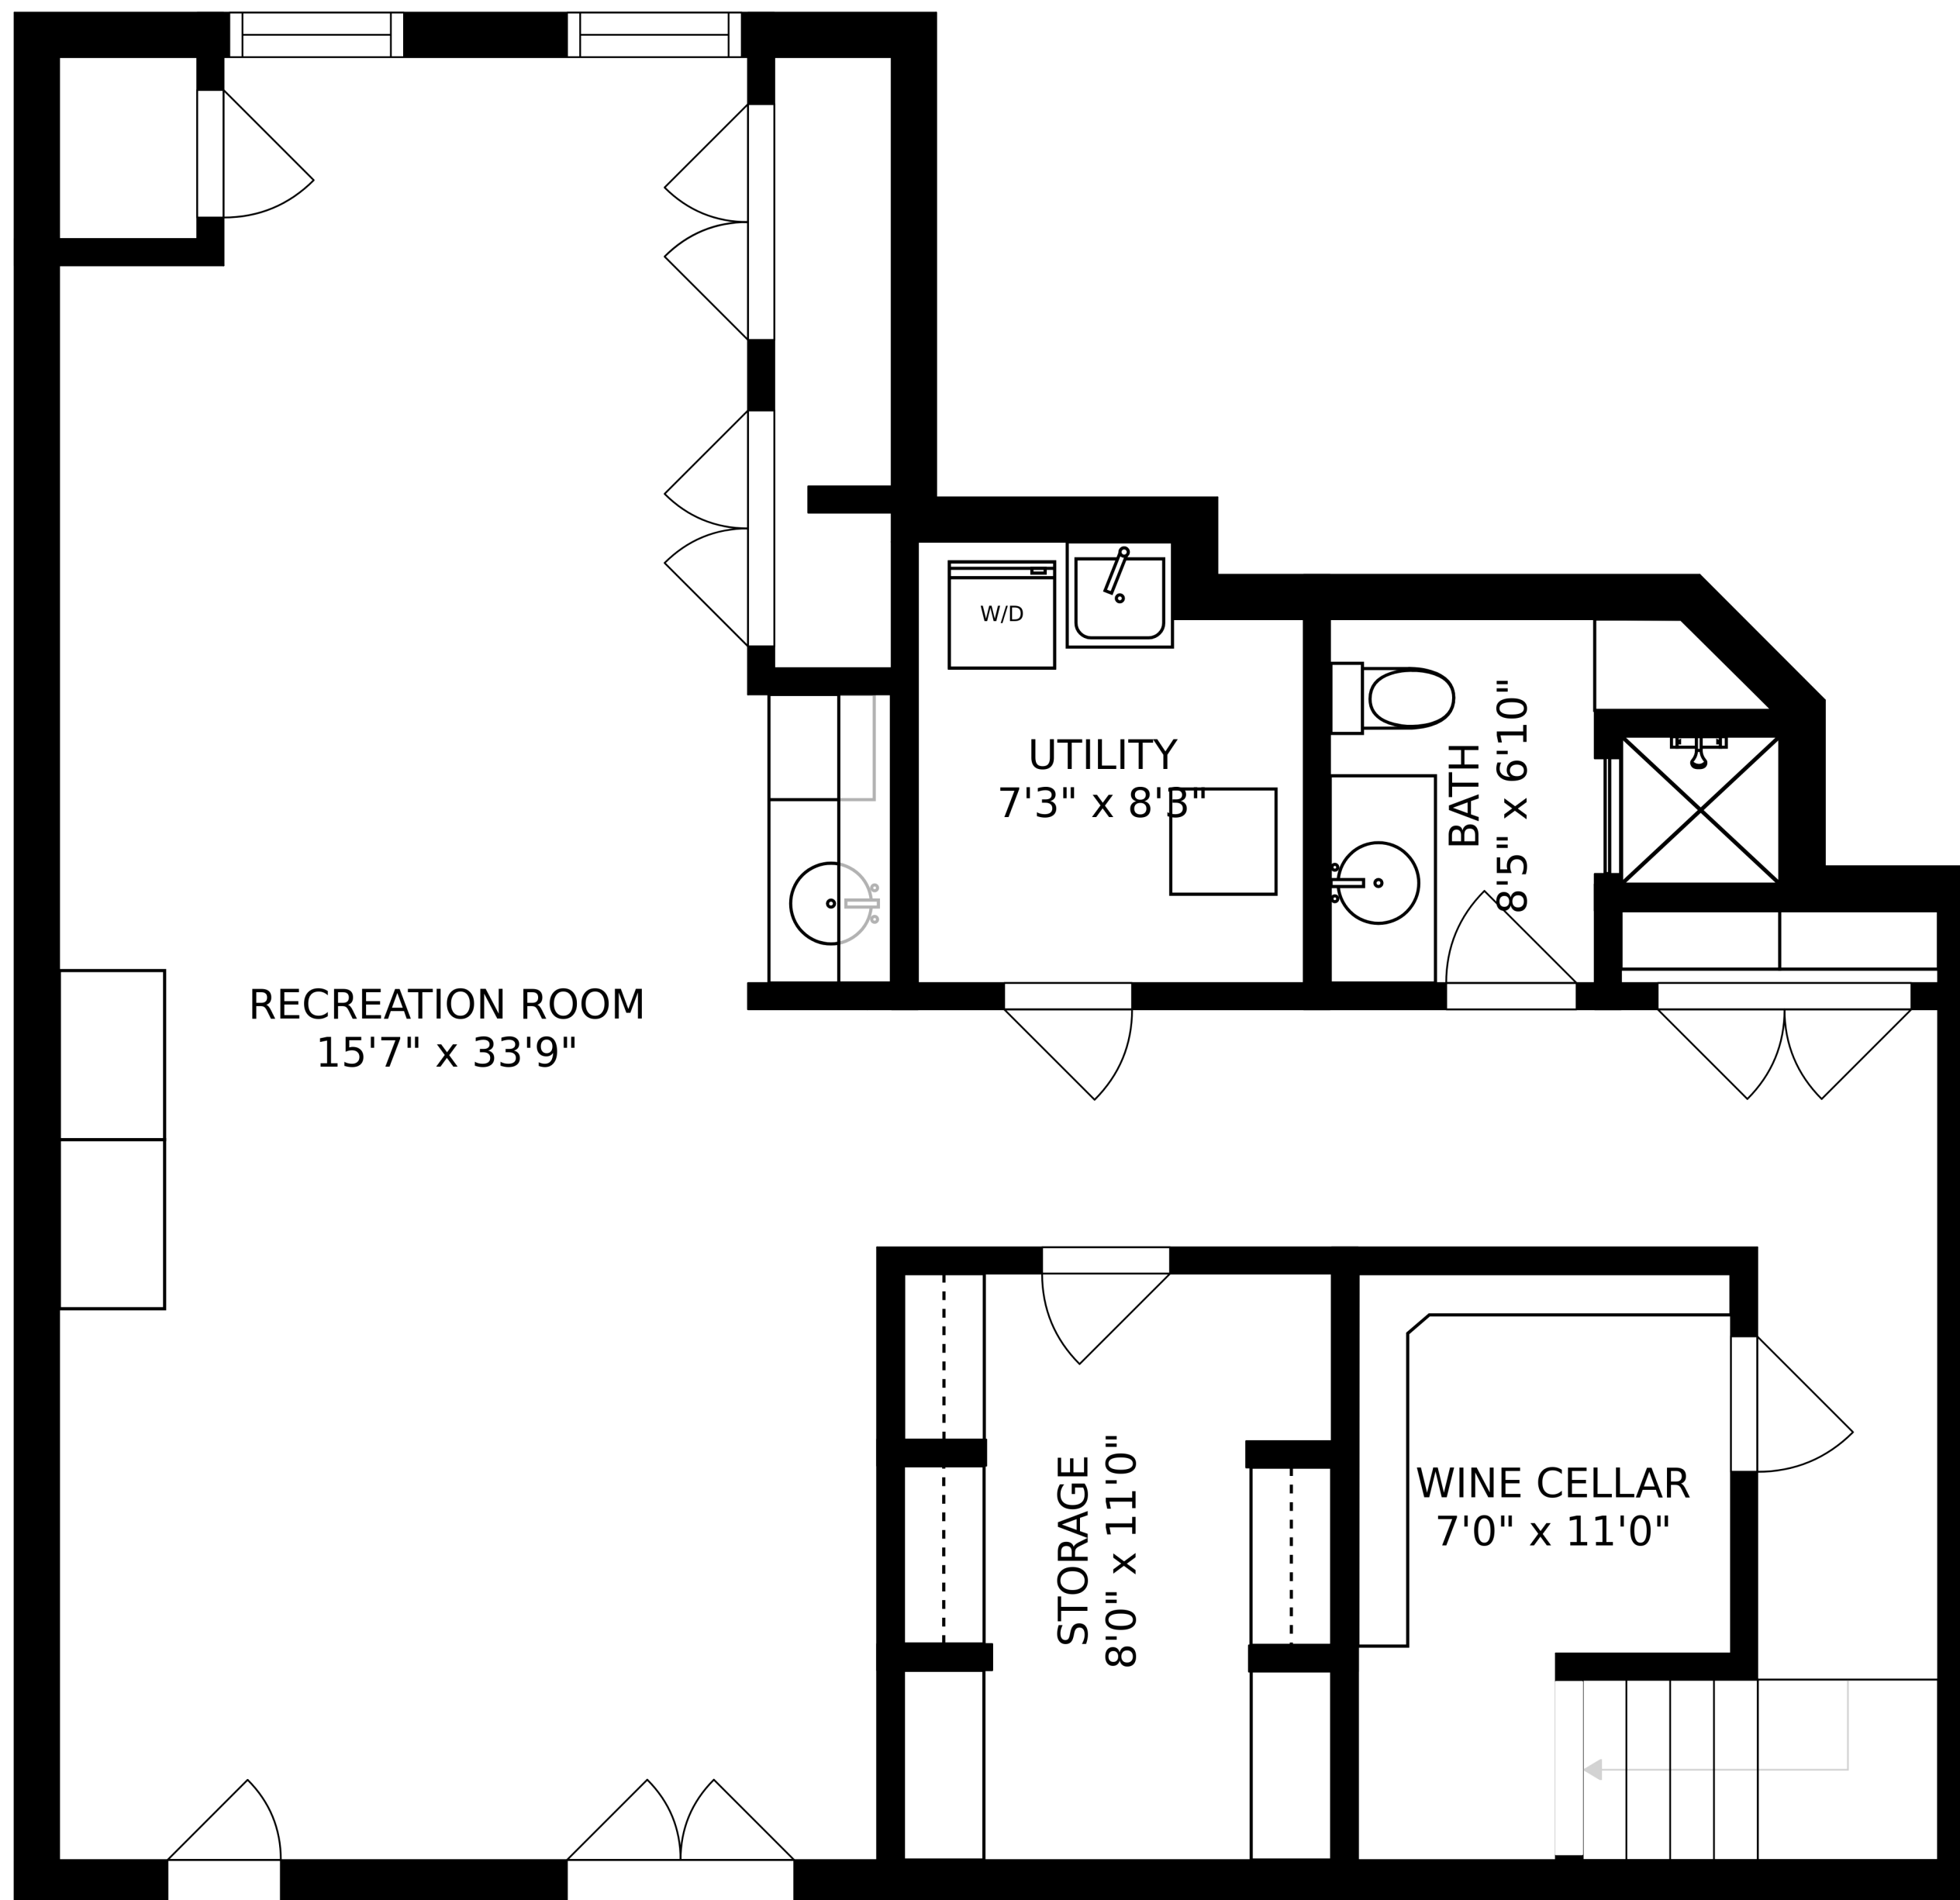

FLOOR 1

FLOOR 2

FLOOR 3

SIZES AND DIMENSIONS ARE APPROXIMATE, ACTUAL MAY VARY.

SIZES AND DIMENSIONS ARE APPROXIMATE, ACTUAL MAY VARY.

SIZES AND DIMENSIONS ARE APPROXIMATE, ACTUAL MAY VARY.

RECREATION ROOM
15'7" x 33'9"

W/D

UTILITY
7'3" x 8'5"

BATH
8'5" x 6'10"

STORAGE
8'0" x 11'0"

WINE CELLAR
7'0" x 11'0"