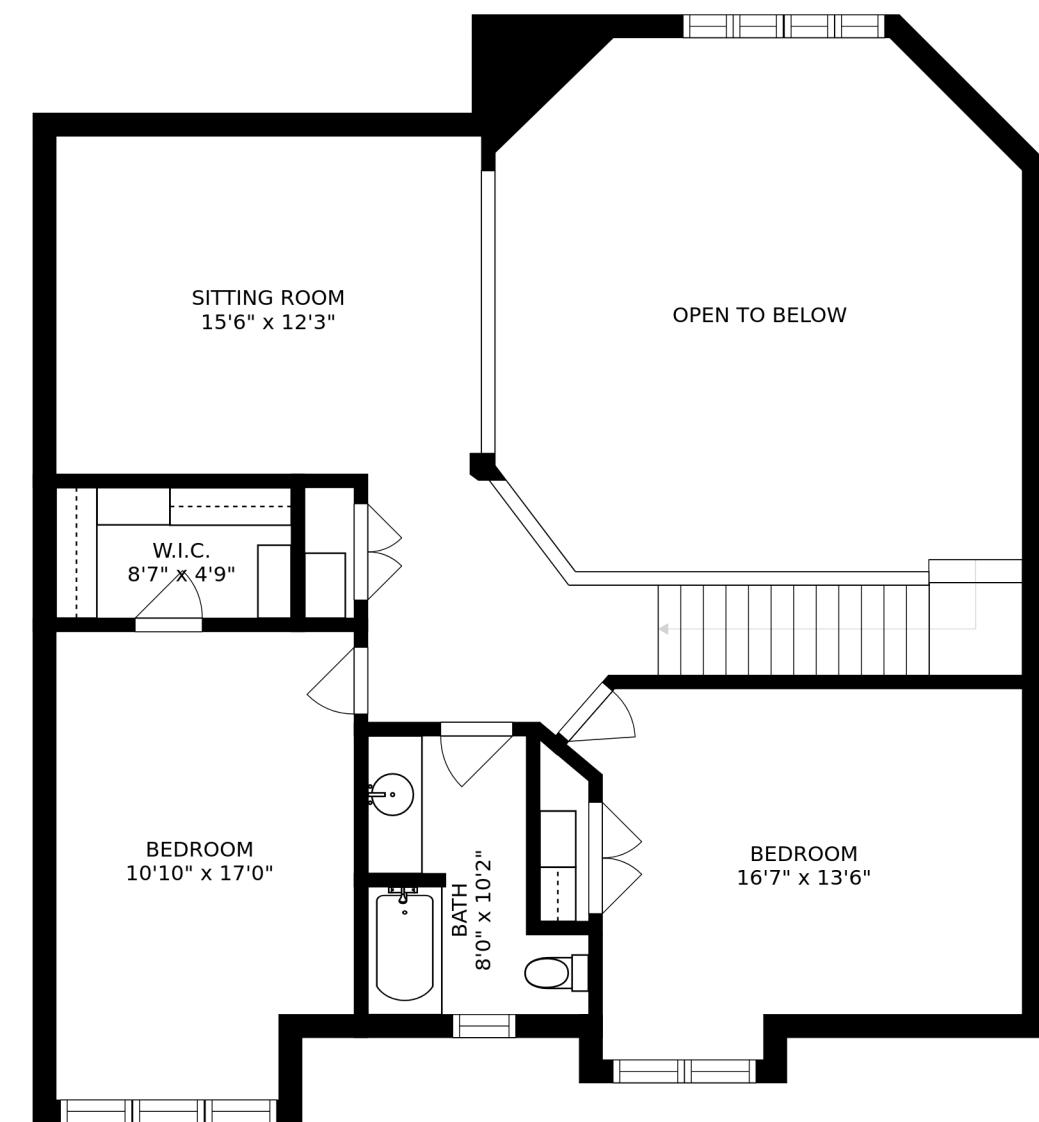

FLOOR 1

FLOOR 2

FLOOR 3

SIZES AND DIMENSIONS ARE APPROXIMATE, ACTUAL MAY VARY.

SIZES AND DIMENSIONS ARE APPROXIMATE, ACTUAL MAY VARY.

SIZES AND DIMENSIONS ARE APPROXIMATE, ACTUAL MAY VARY.

RECREATION ROOM
15'7" x 33'9"

W/D

UTILITY
7'3" x 8'5"

BATH
8'5" x 6'10"

STORAGE
8'0" x 11'0"

WINE CELLAR
7'0" x 11'0"