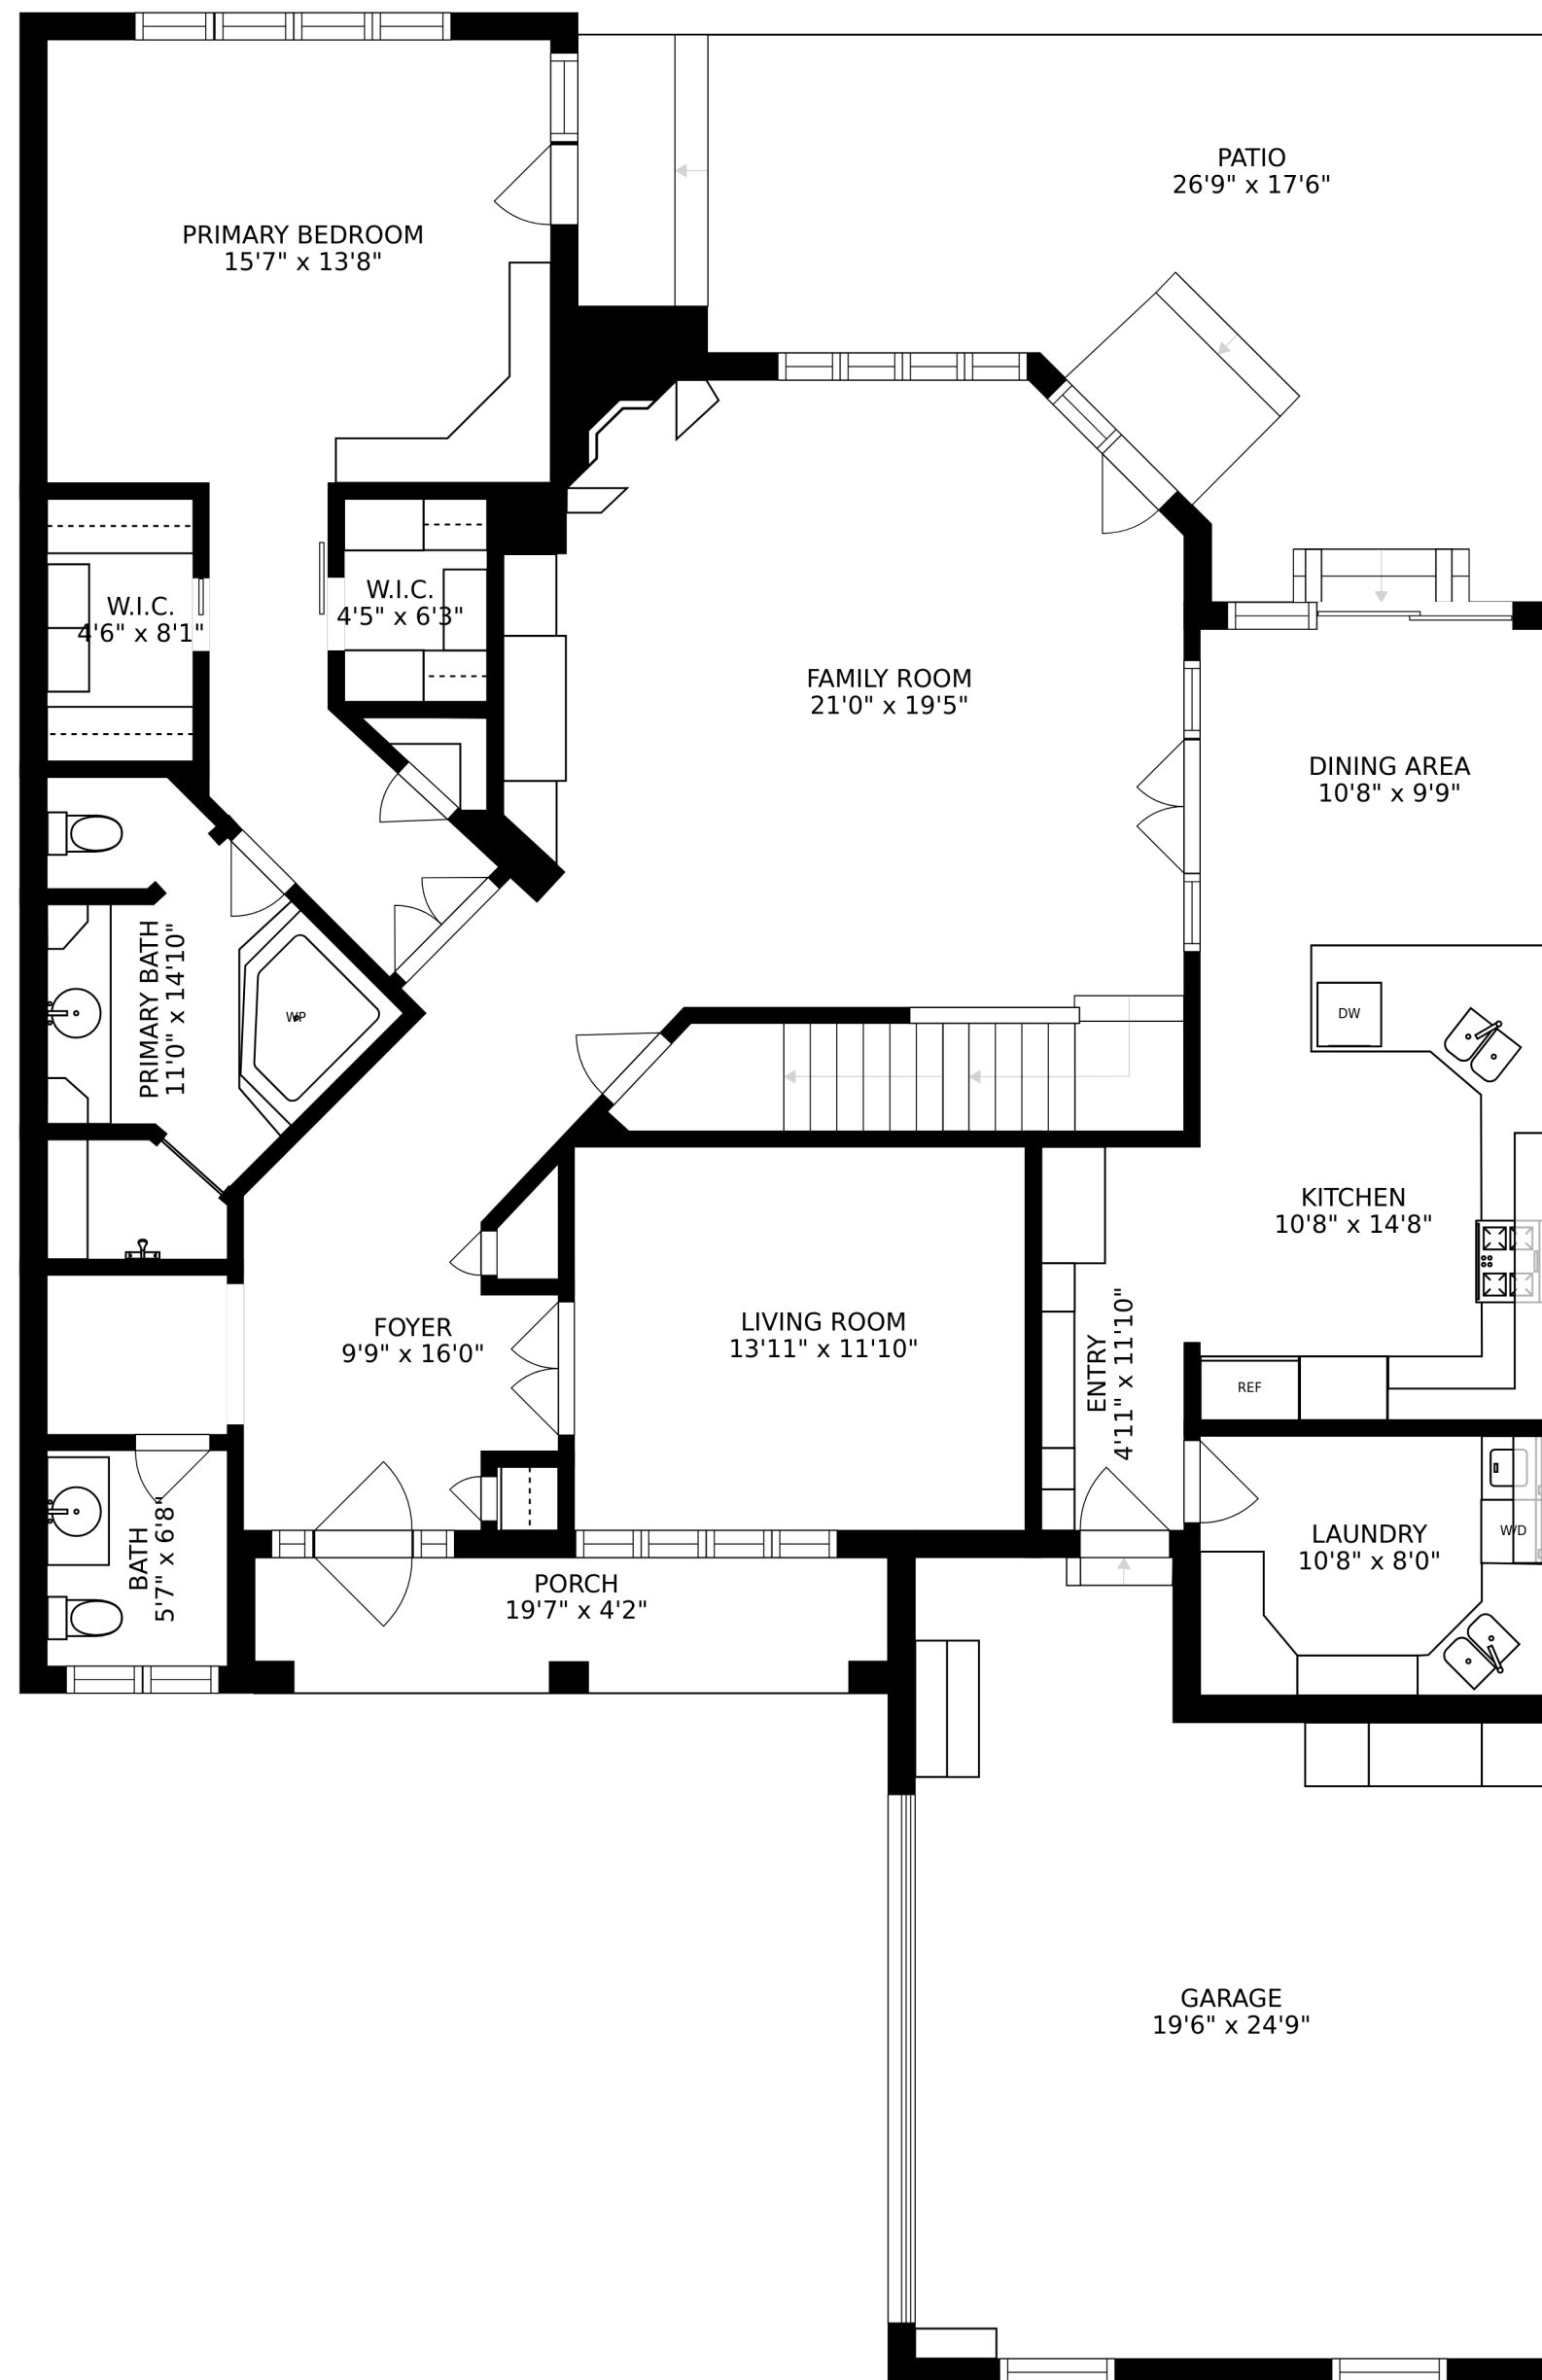

FLOOR 1

FLOOR 2

FLOOR 3

SIZES AND DIMENSIONS ARE APPROXIMATE, ACTUAL MAY VARY.

SIZES AND DIMENSIONS ARE APPROXIMATE, ACTUAL MAY VARY.

SIZES AND DIMENSIONS ARE APPROXIMATE, ACTUAL MAY VARY.

RECREATION ROOM
15'7" x 33'9"

W/D

UTILITY
7'3" x 8'5"

BATH
8'5" x 6'10"

STORAGE
8'0" x 11'0"

WINE CELLAR
7'0" x 11'0"