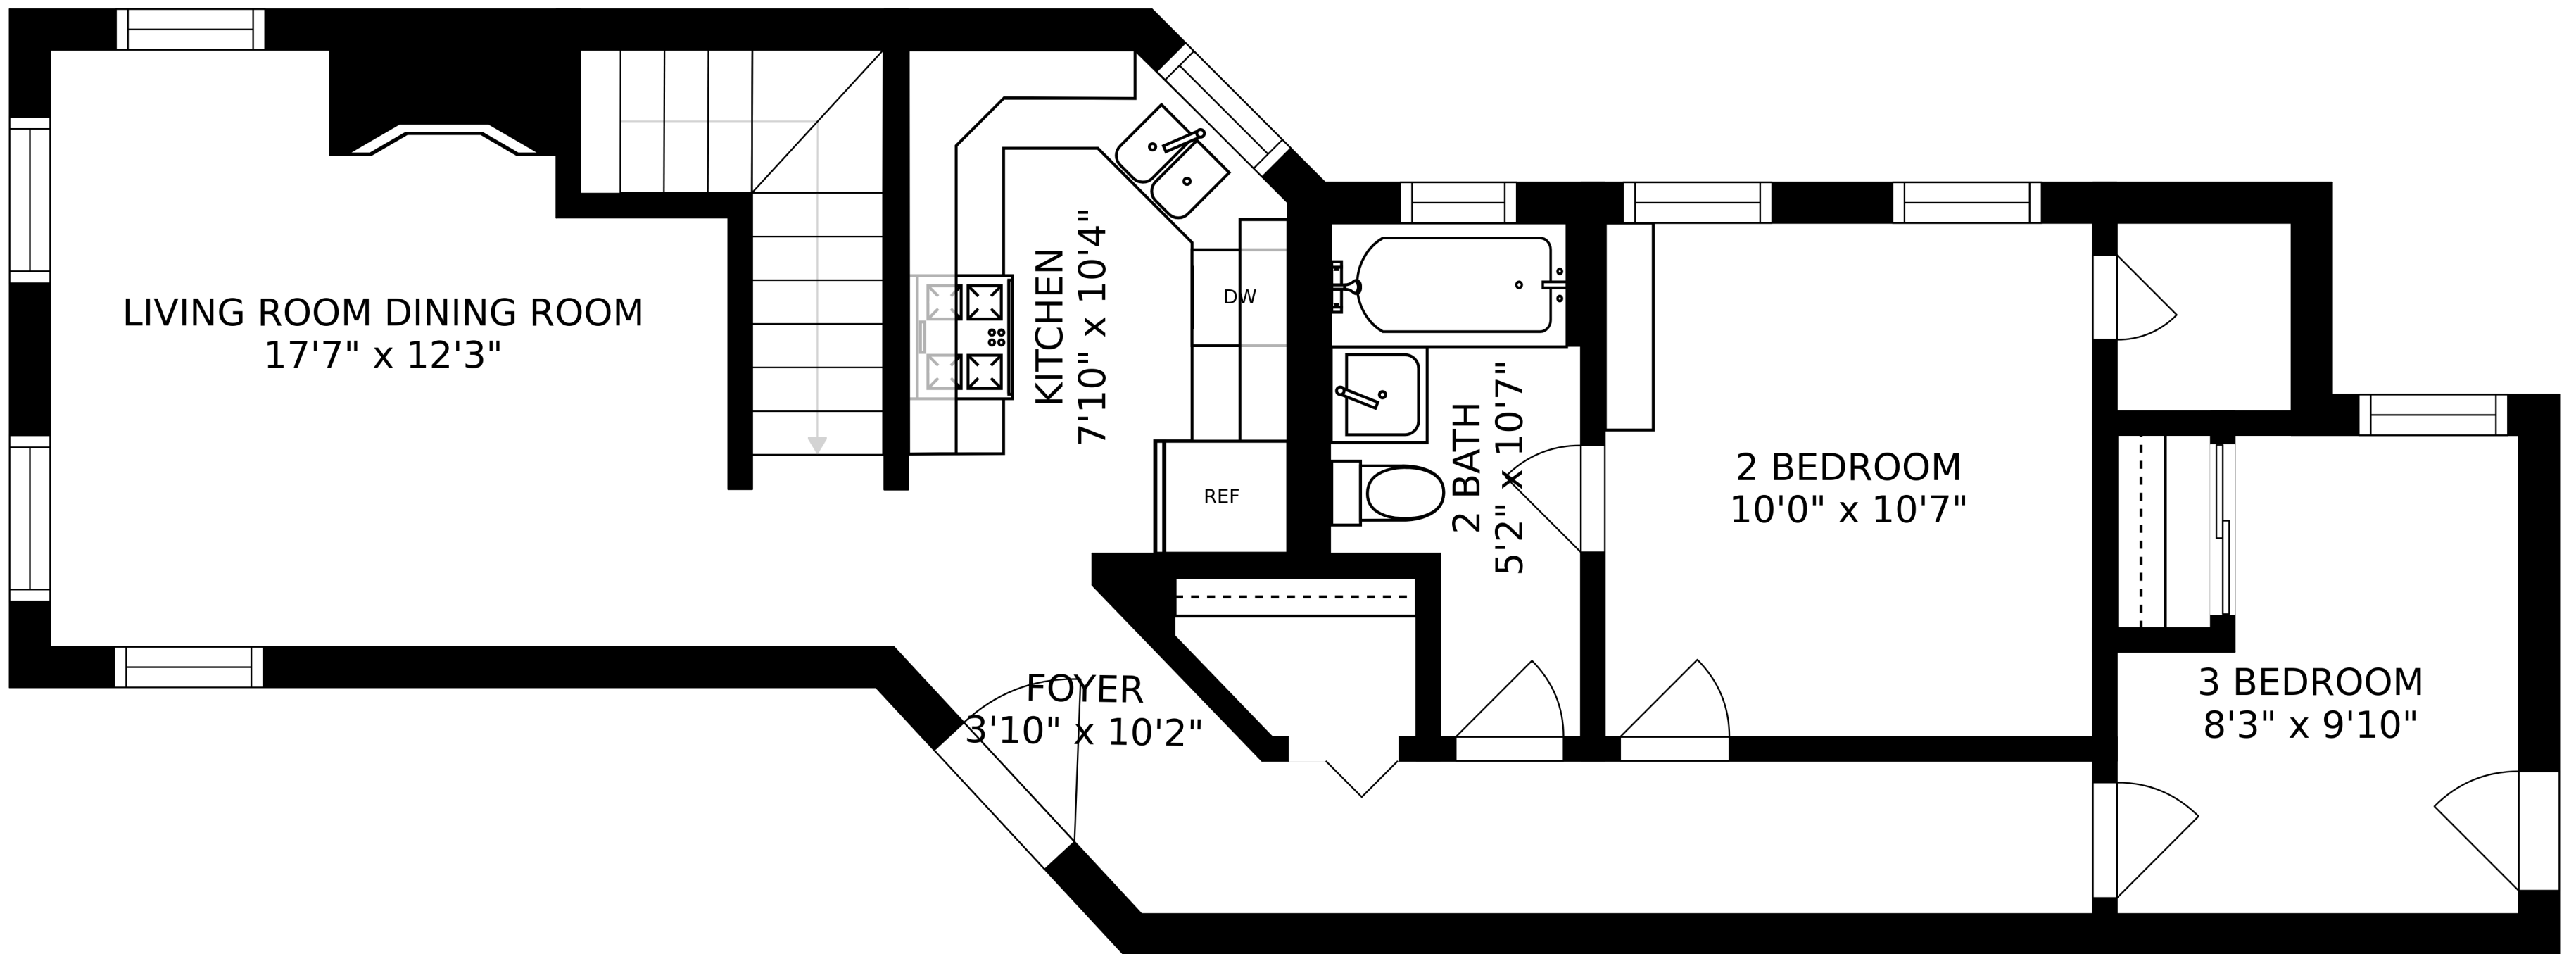

FLOOR 2

FLOOR 1

SIZES AND DIMENSIONS ARE APPROXIMATE, ACTUAL MAY VARY.

PRIMARY BEDROOM
20'6" x 11'8"

BATH
6'2" x 8'4"

LAUND
W/D
2'9" x 2'2"

SIZES AND DIMENSIONS ARE APPROXIMATE, ACTUAL MAY VARY.