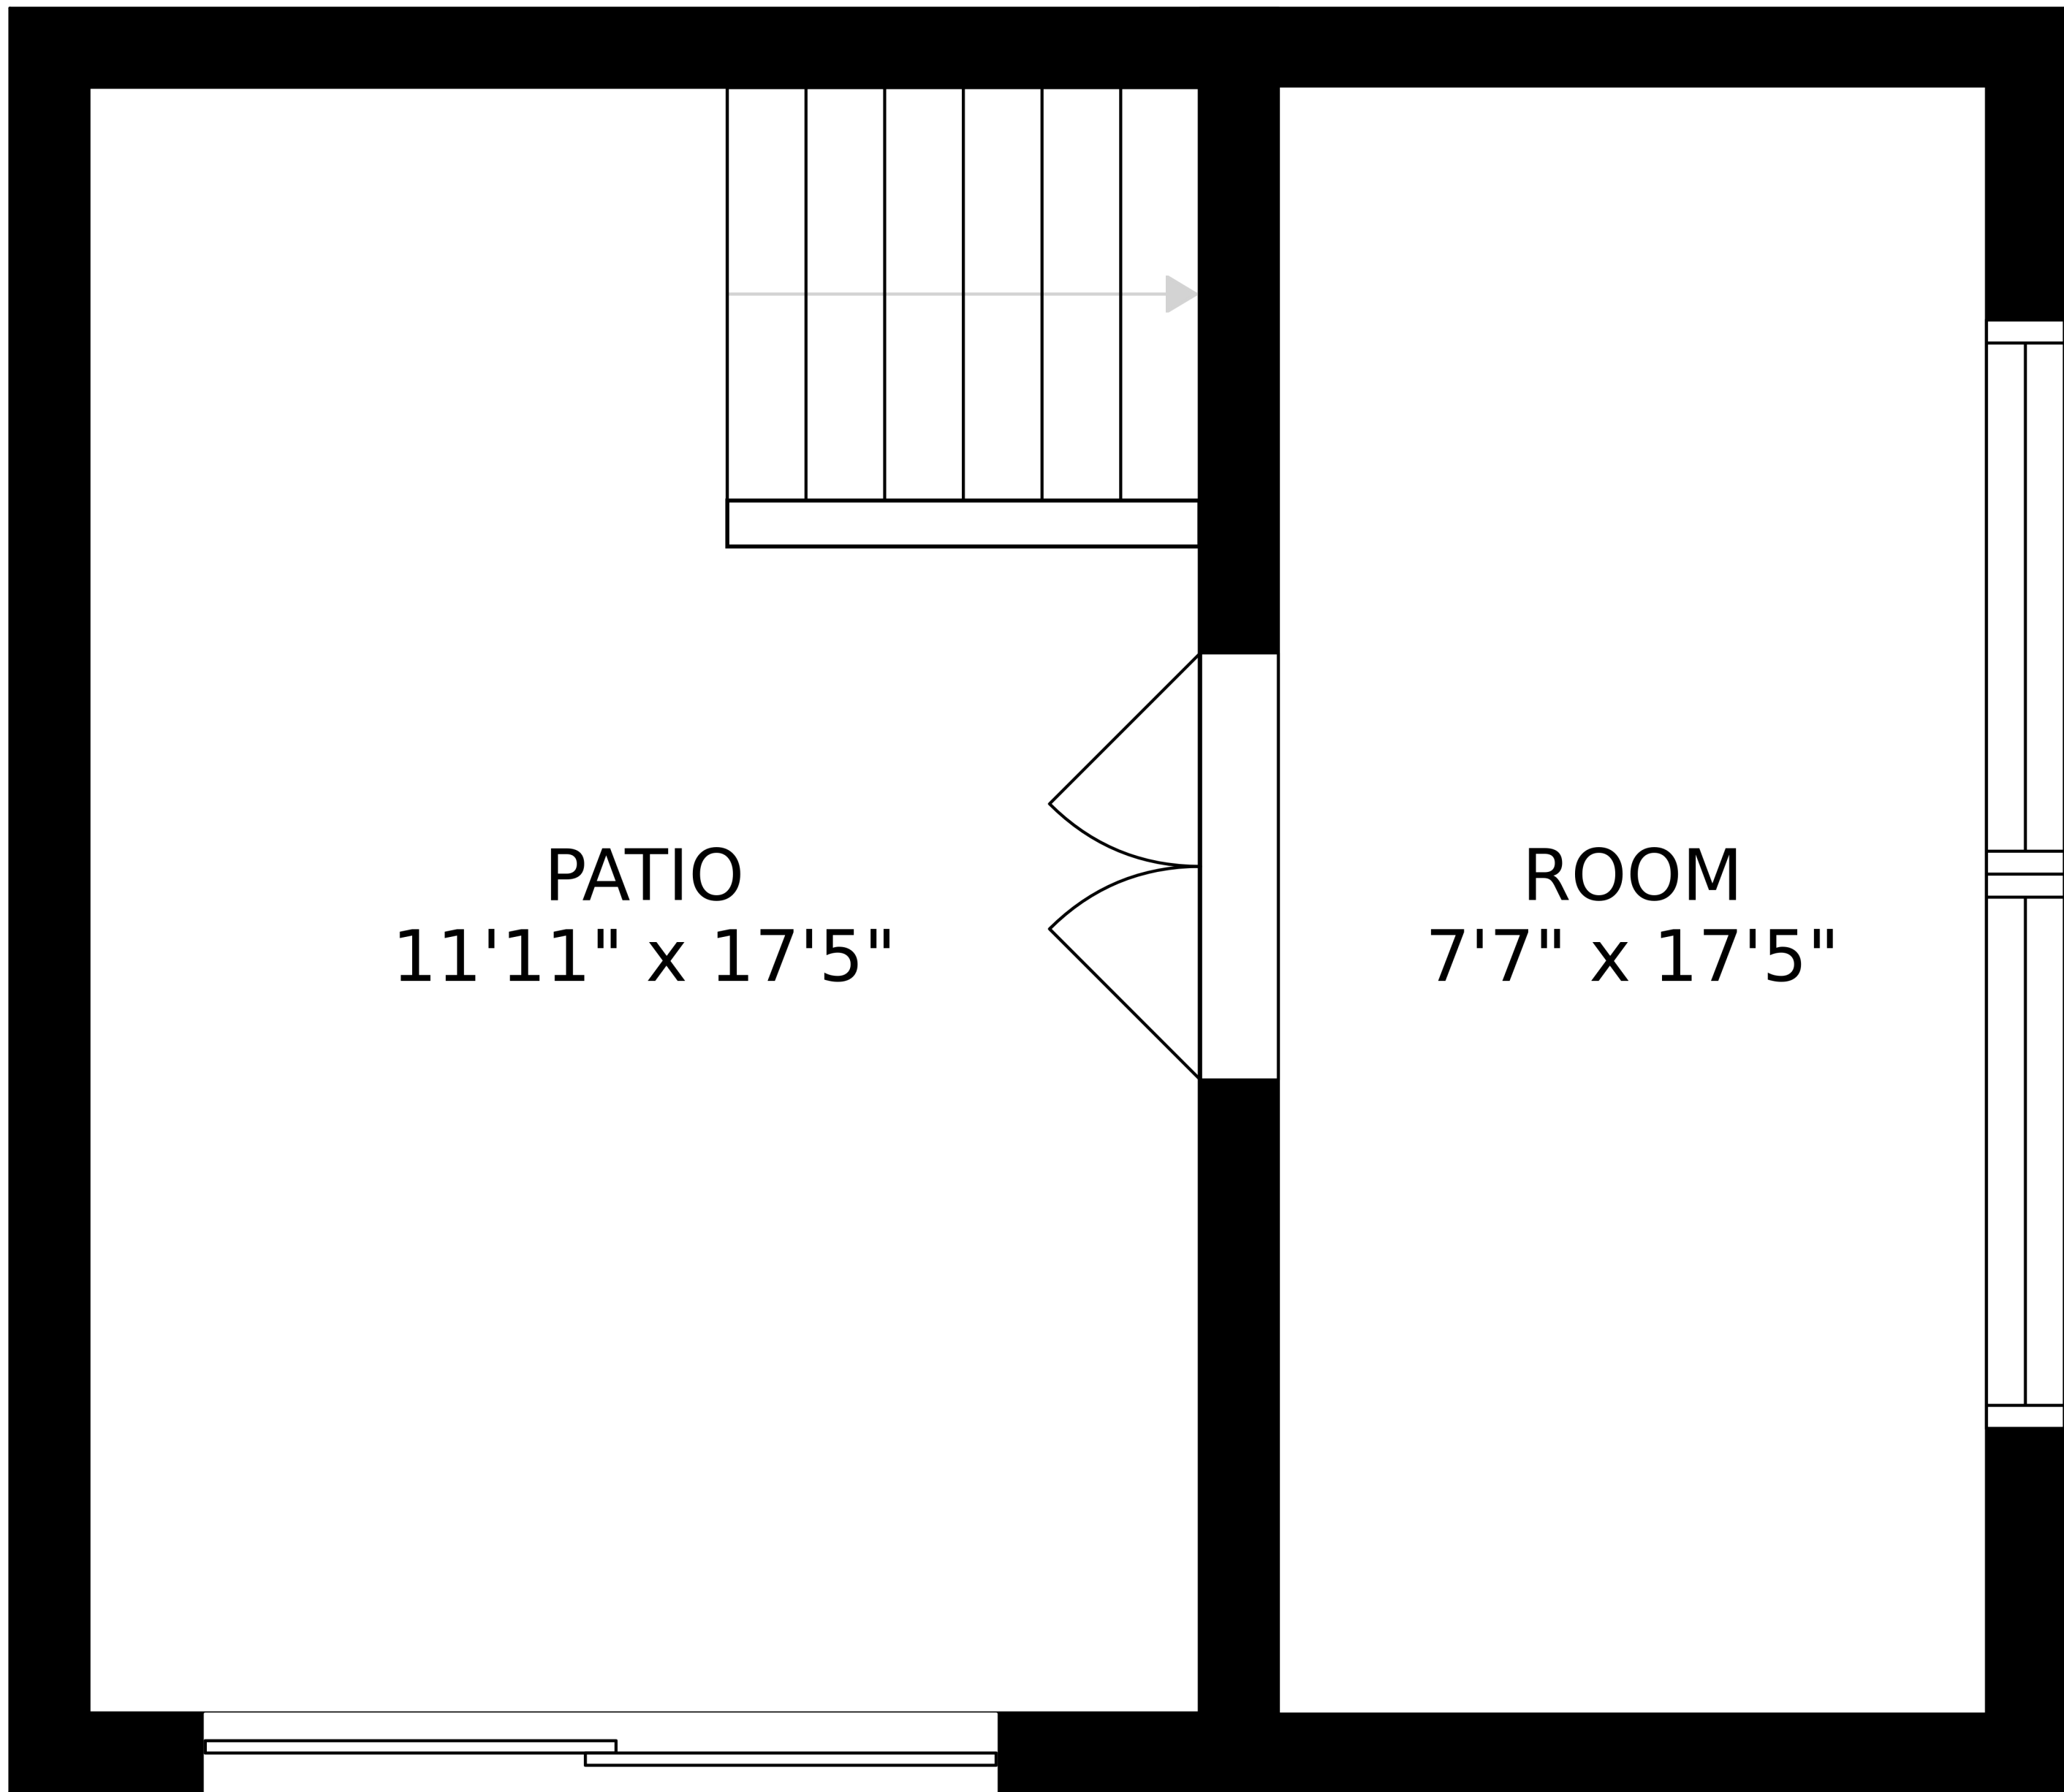

FLOOR 1

FLOOR 2

DECK
20'4" x 17'5"

OPEN TO BELOW

PATIO
11'11" x 17'5"

ROOM
7'7" x 17'5"