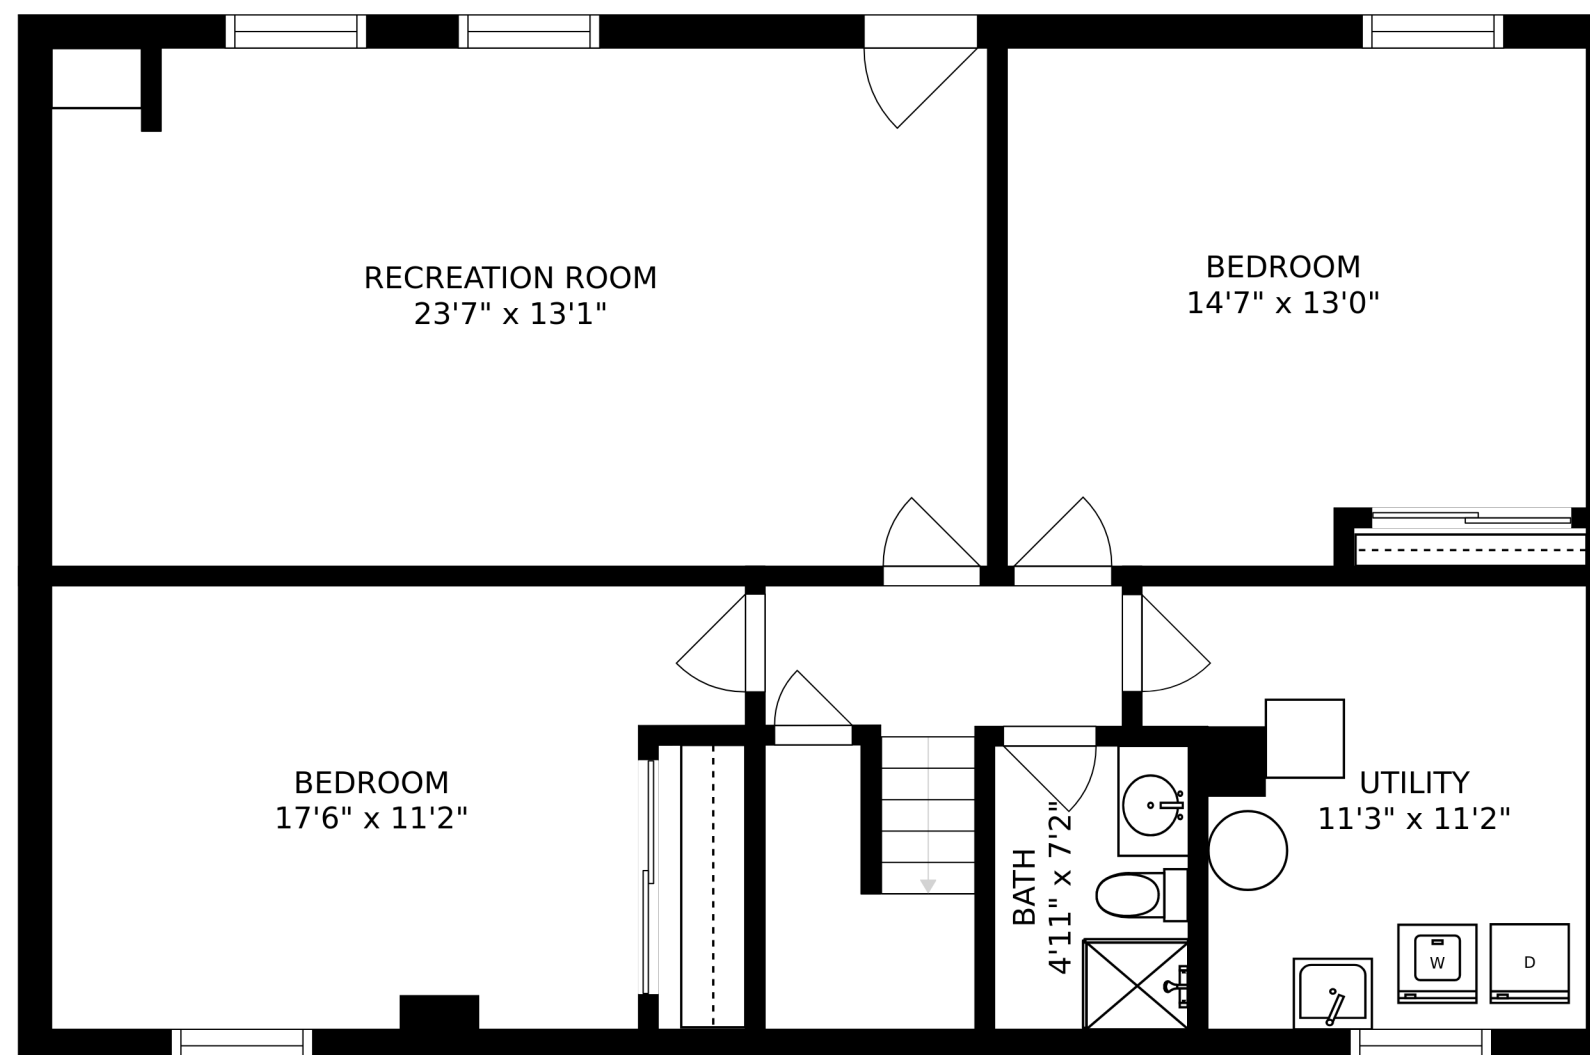

FLOOR 2

FLOOR 1

SIZES AND DIMENSIONS ARE APPROXIMATE, ACTUAL MAY VARY.

SIZES AND DIMENSIONS ARE APPROXIMATE, ACTUAL MAY VARY.

RECREATION ROOM
23'7" x 13'1"

BEDROOM
14'7" x 13'0"

BEDROOM
17'6" x 11'2"

UTILITY
11'3" x 11'2"

BATH
4'11" x 7'2"