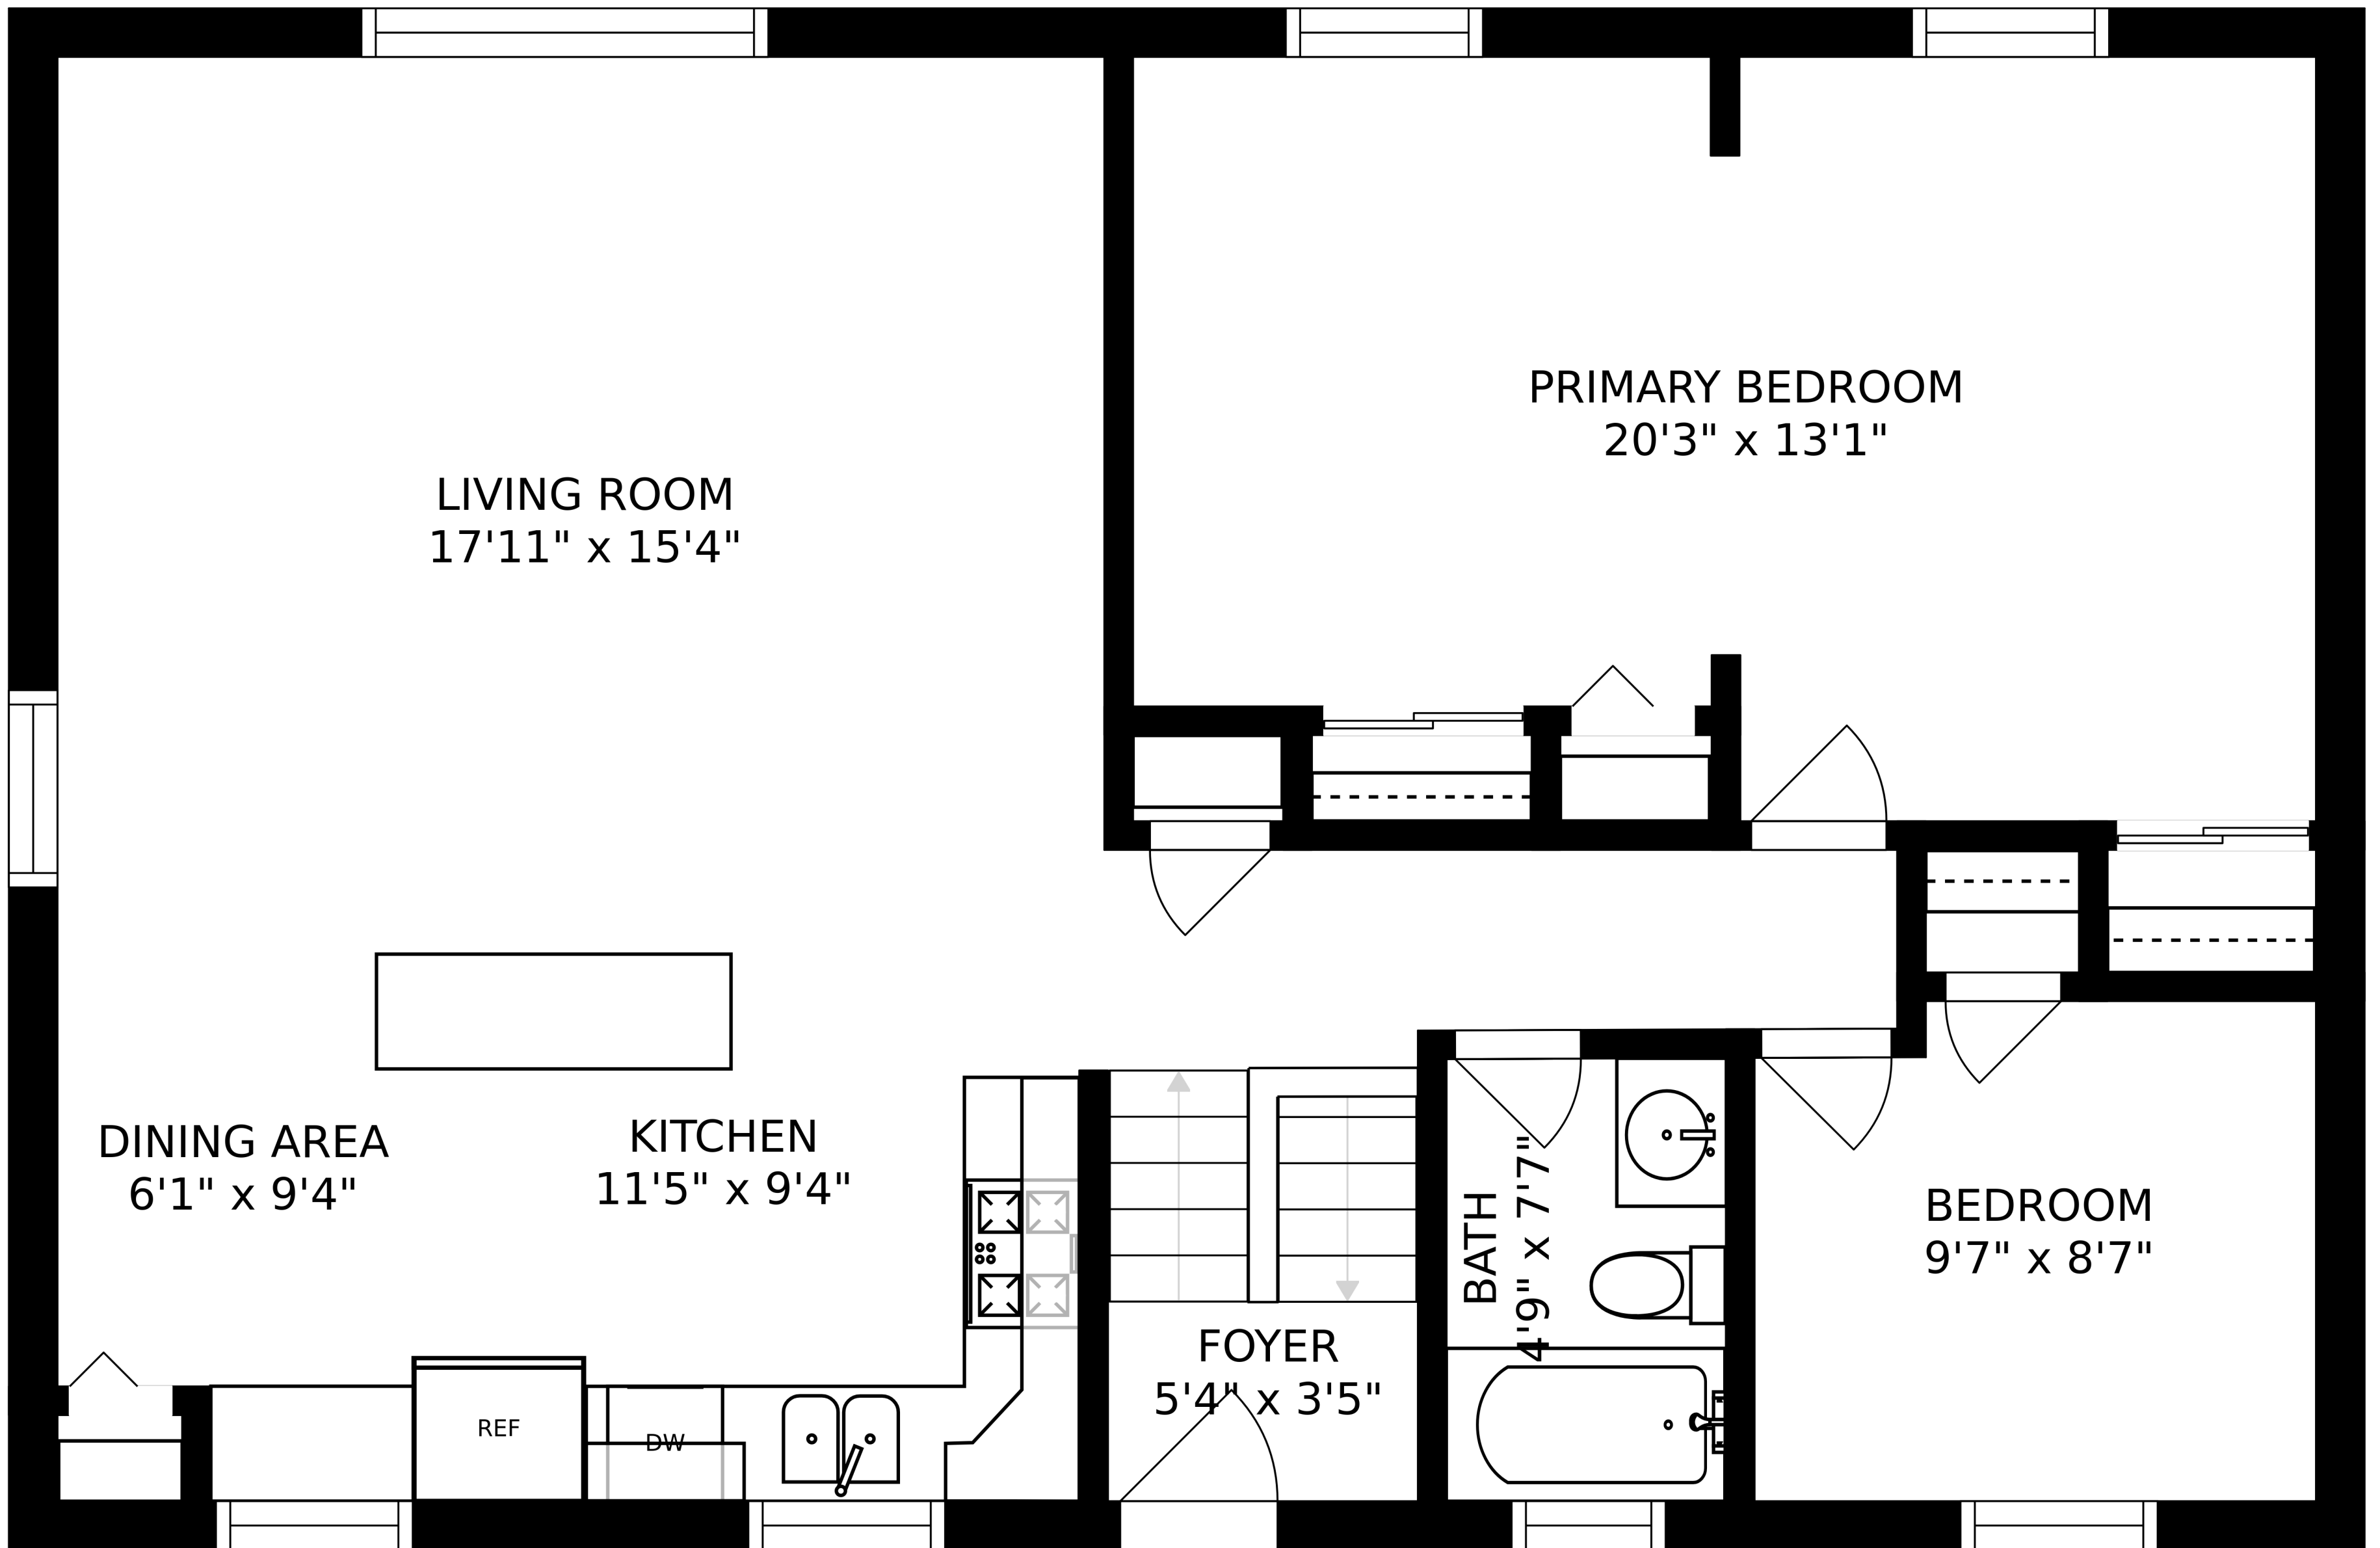

FLOOR 2

FLOOR 1

SIZES AND DIMENSIONS ARE APPROXIMATE, ACTUAL MAY VARY.

SIZES AND DIMENSIONS ARE APPROXIMATE, ACTUAL MAY VARY.

RECREATION ROOM
23'7" x 13'1"

BEDROOM
14'7" x 13'0"

BEDROOM
17'6" x 11'2"

UTILITY
11'3" x 11'2"

BATH
4'11" x 7'2"