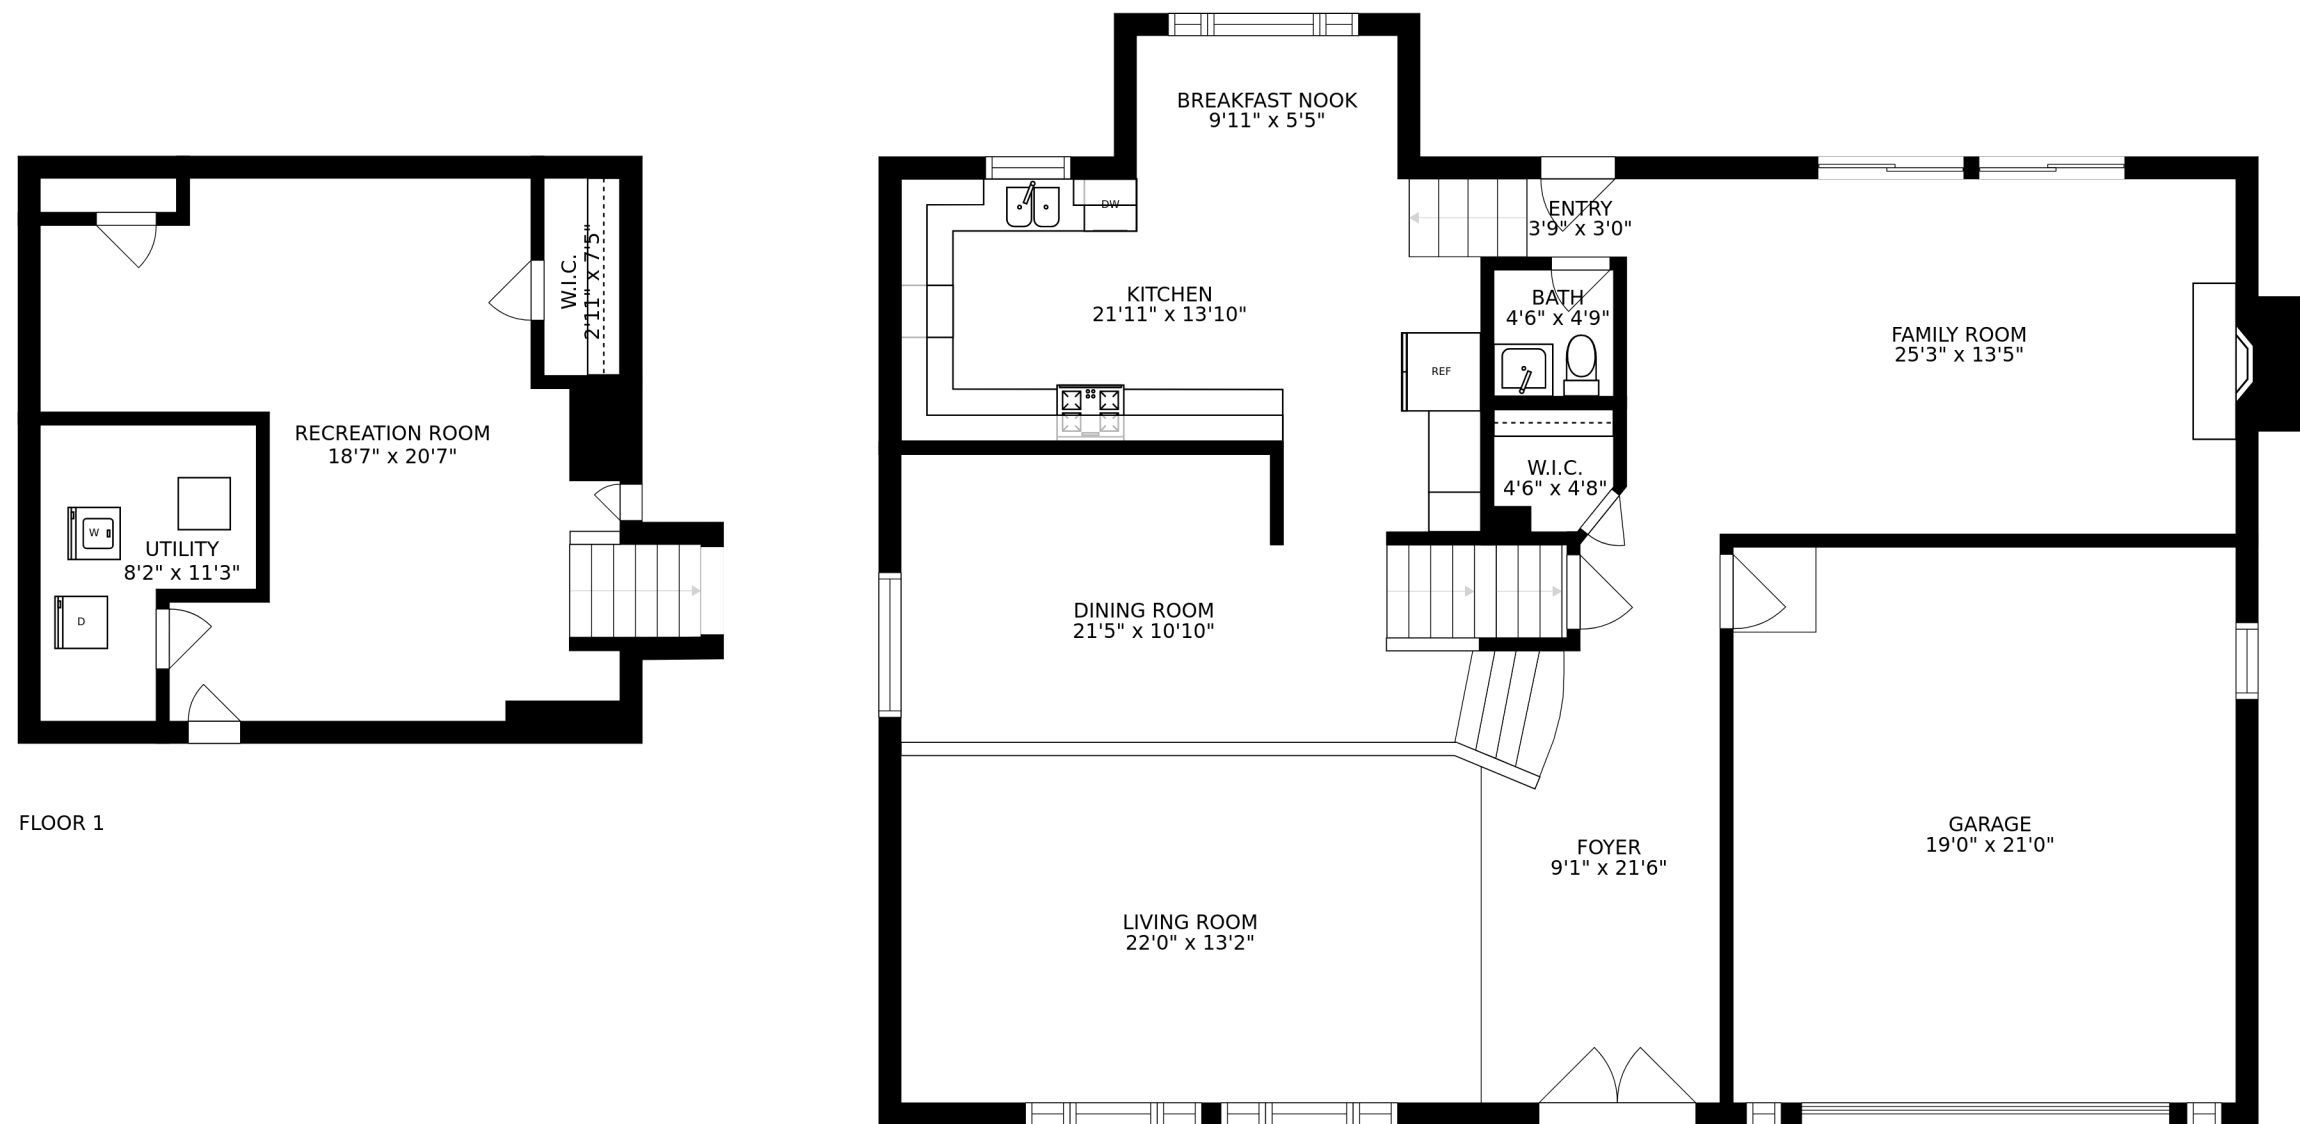

FLOOR 3

FLOOR 1

FLOOR 2

SIZES AND DIMENSIONS ARE APPROXIMATE, ACTUAL MAY VARY.

SIZES AND DIMENSIONS ARE APPROXIMATE, ACTUAL MAY VARY.

SIZES AND DIMENSIONS ARE APPROXIMATE, ACTUAL MAY VARY.

RECREATION ROOM  
18'7" x 20'7"

UTILITY  
8'2" x 11'3"

W.I.C.

2'11" x 7'5"