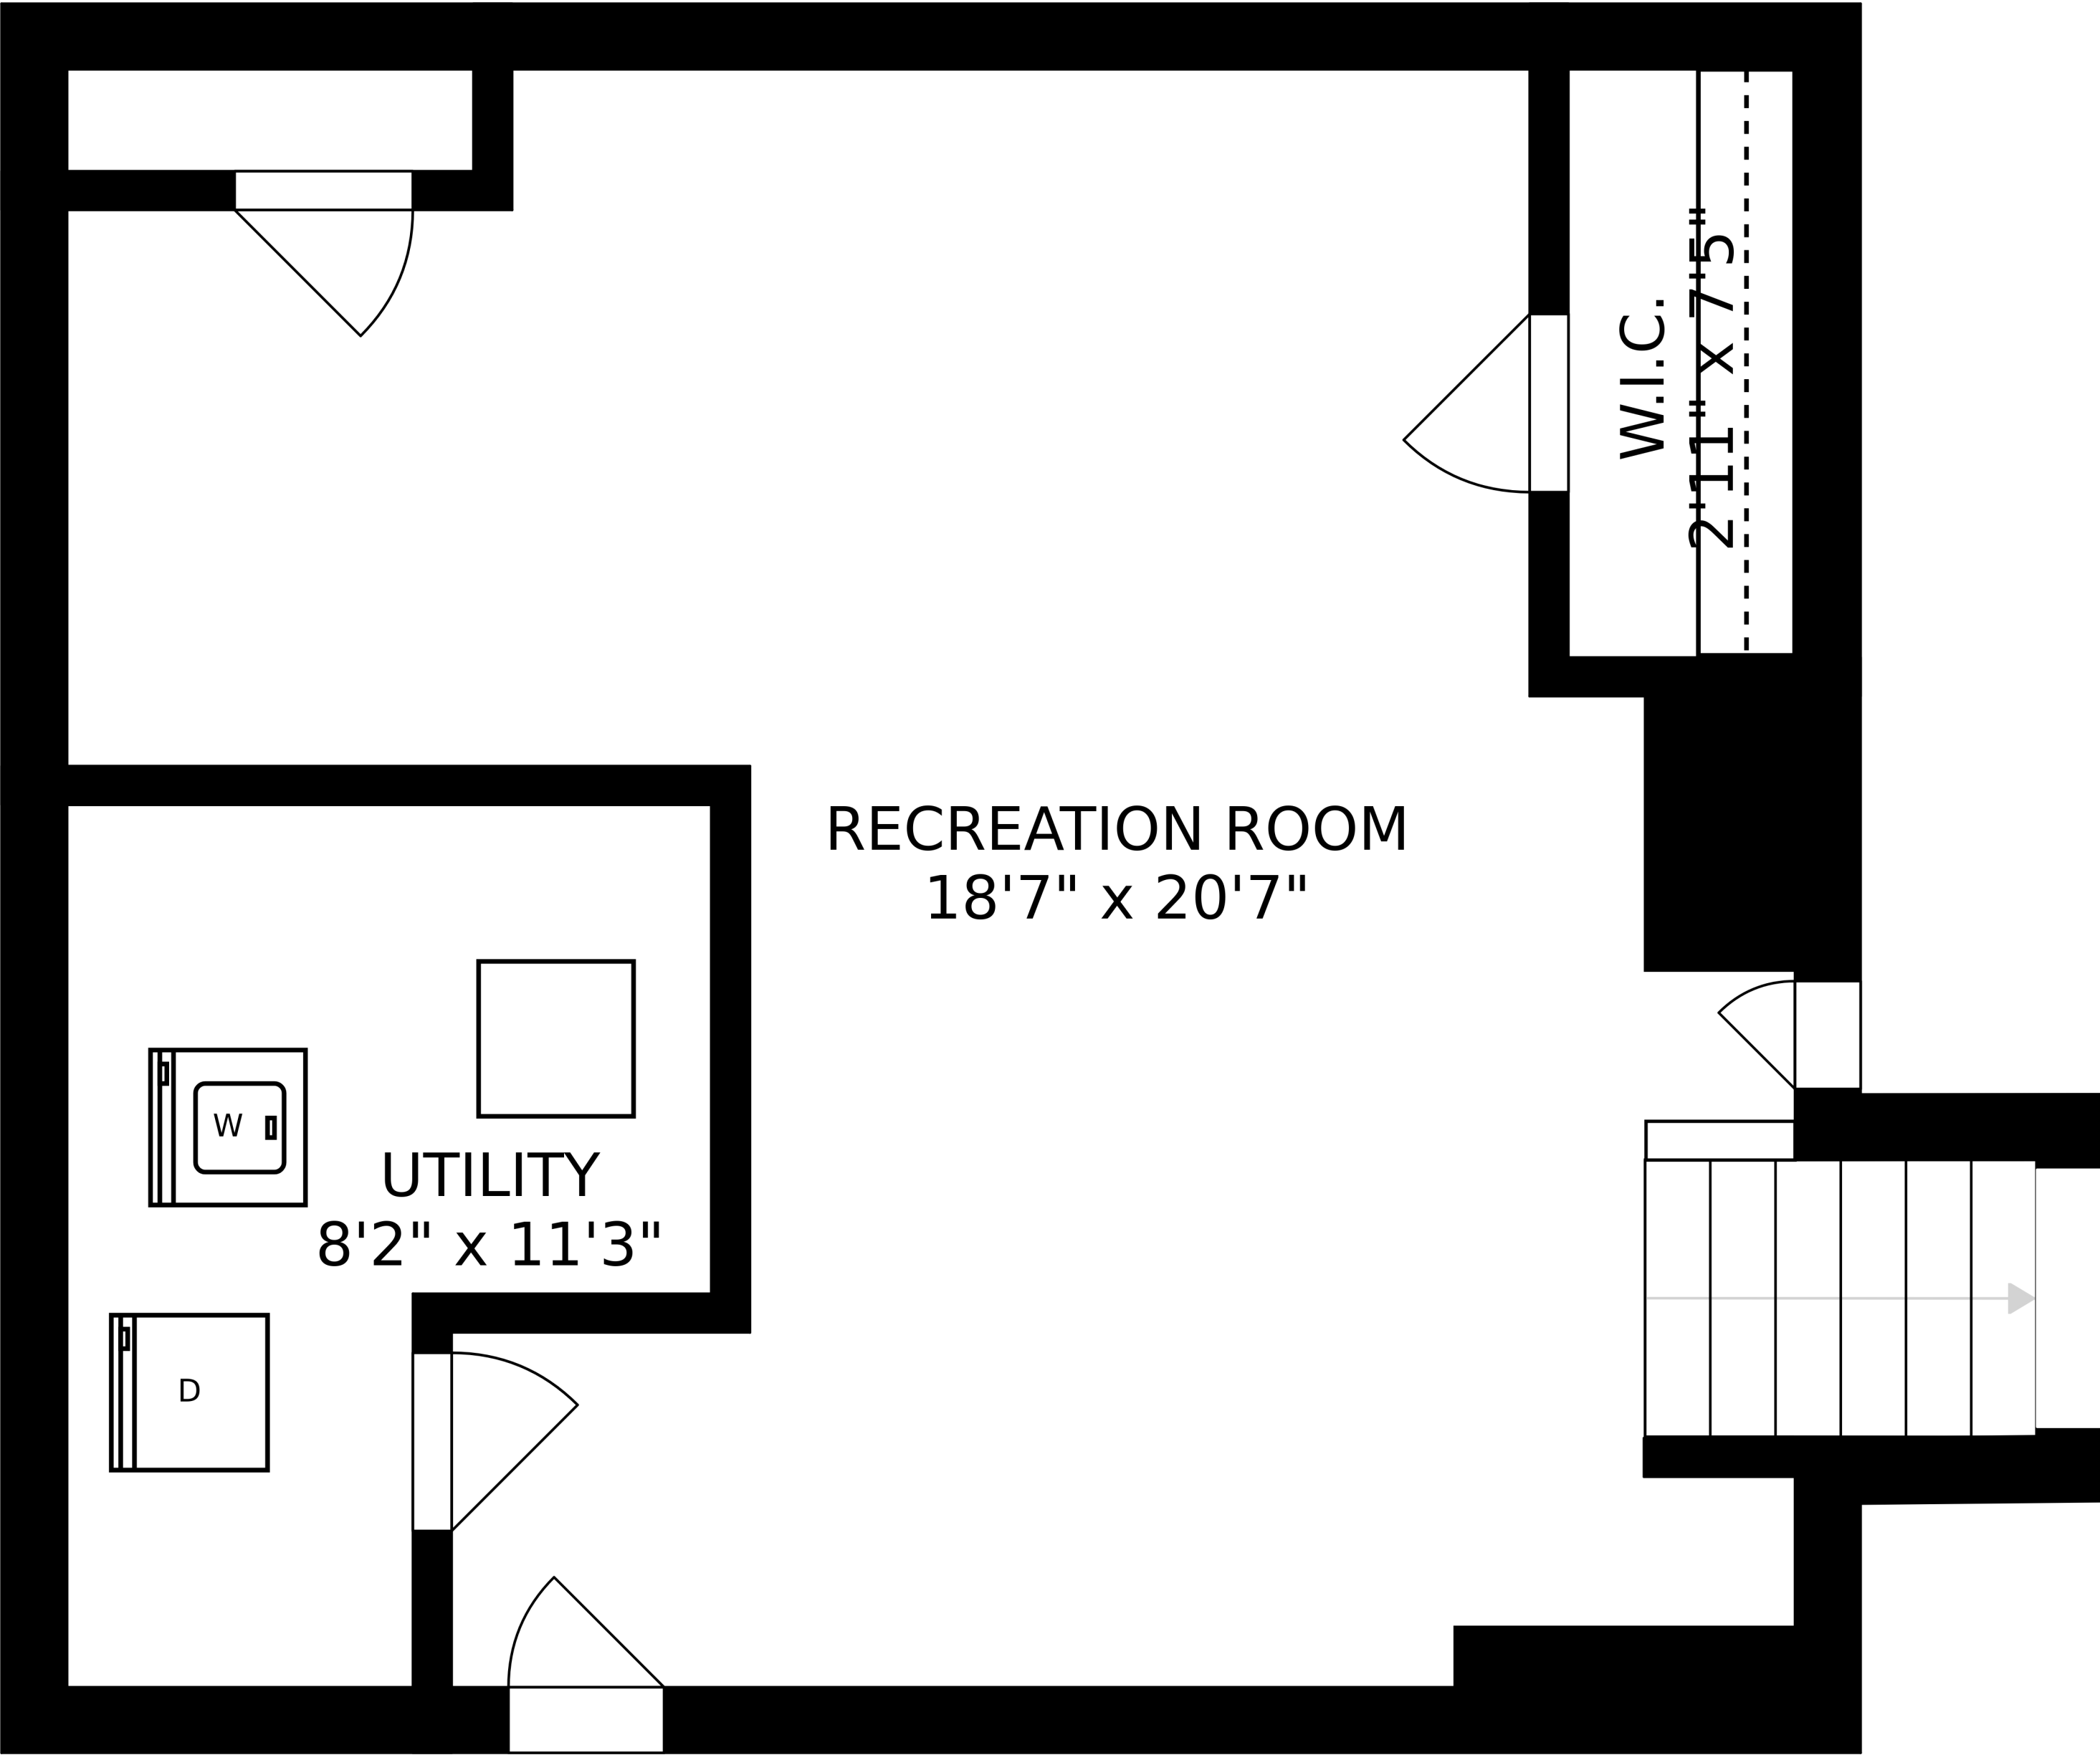

FLOOR 3

FLOOR 1

FLOOR 2

SIZES AND DIMENSIONS ARE APPROXIMATE, ACTUAL MAY VARY.

SIZES AND DIMENSIONS ARE APPROXIMATE, ACTUAL MAY VARY.

SIZES AND DIMENSIONS ARE APPROXIMATE, ACTUAL MAY VARY.

RECREATION ROOM  
18'7" x 20'7"

UTILITY  
8'2" x 11'3"

W.I.C.

2'11" x 7'5"