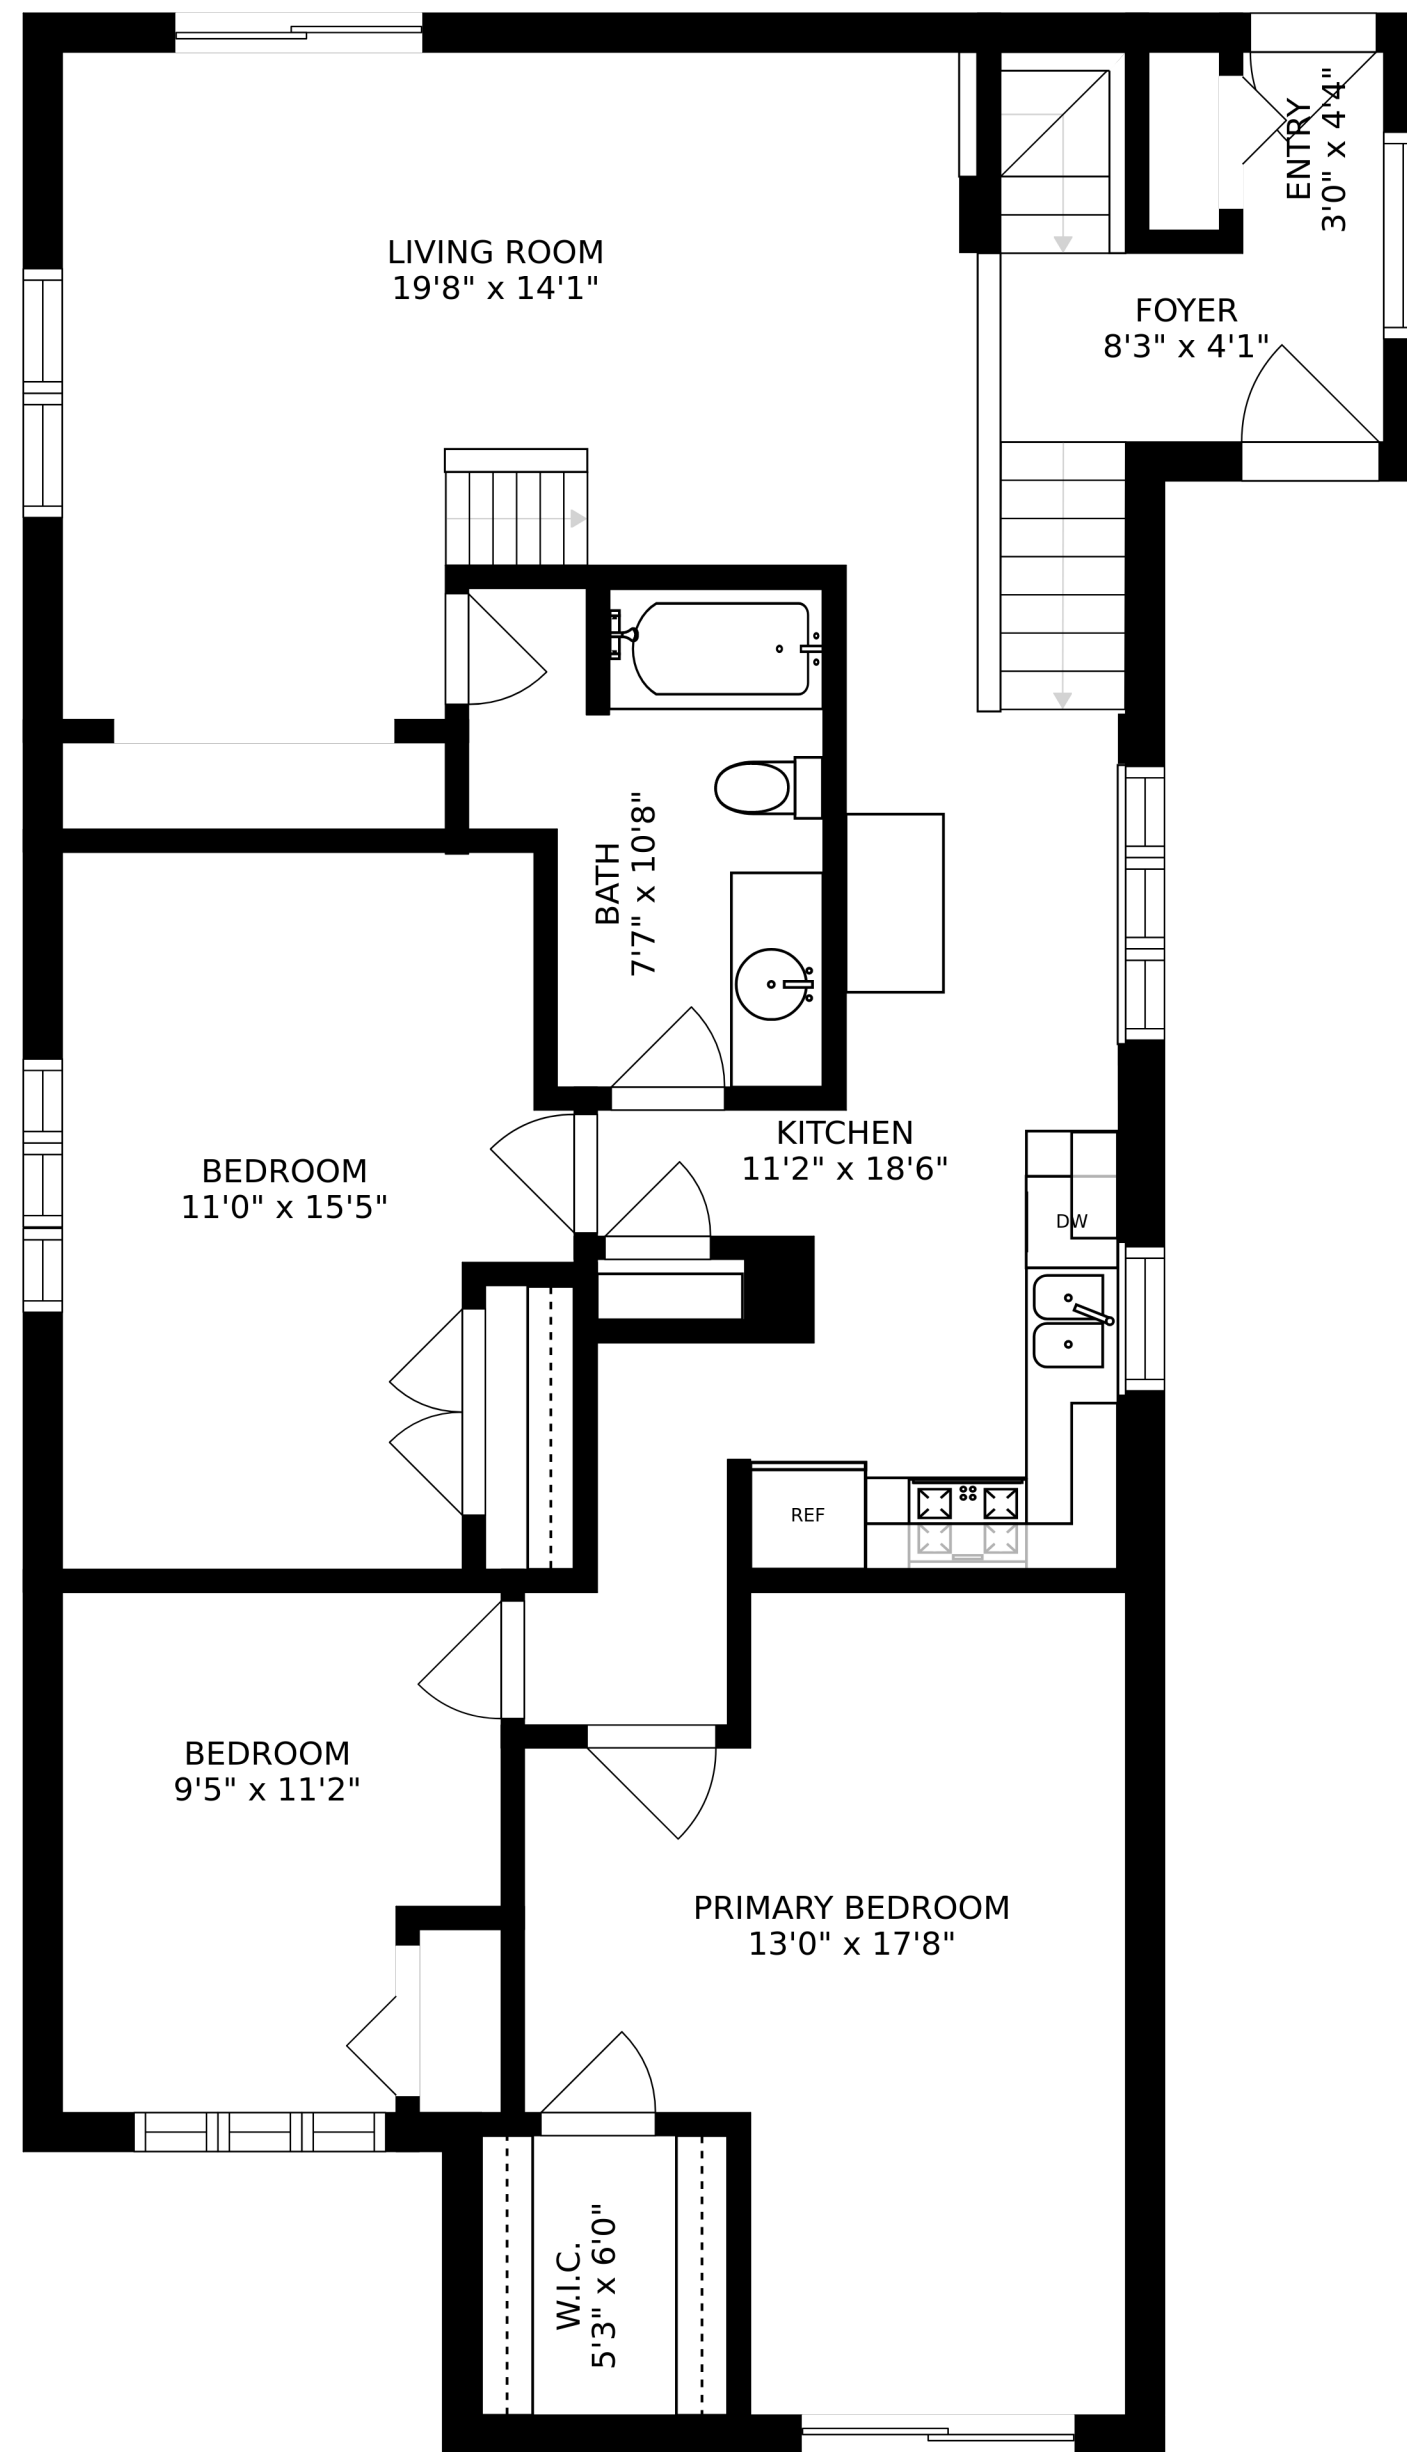

SIZES AND DIMENSIONS ARE APPROXIMATE, ACTUAL MAY VARY.

OPEN TO BELOW

LOFT  
8'1" x 12'9"

SIZES AND DIMENSIONS ARE APPROXIMATE, ACTUAL MAY VARY.

SIZES AND DIMENSIONS ARE APPROXIMATE, ACTUAL MAY VARY.