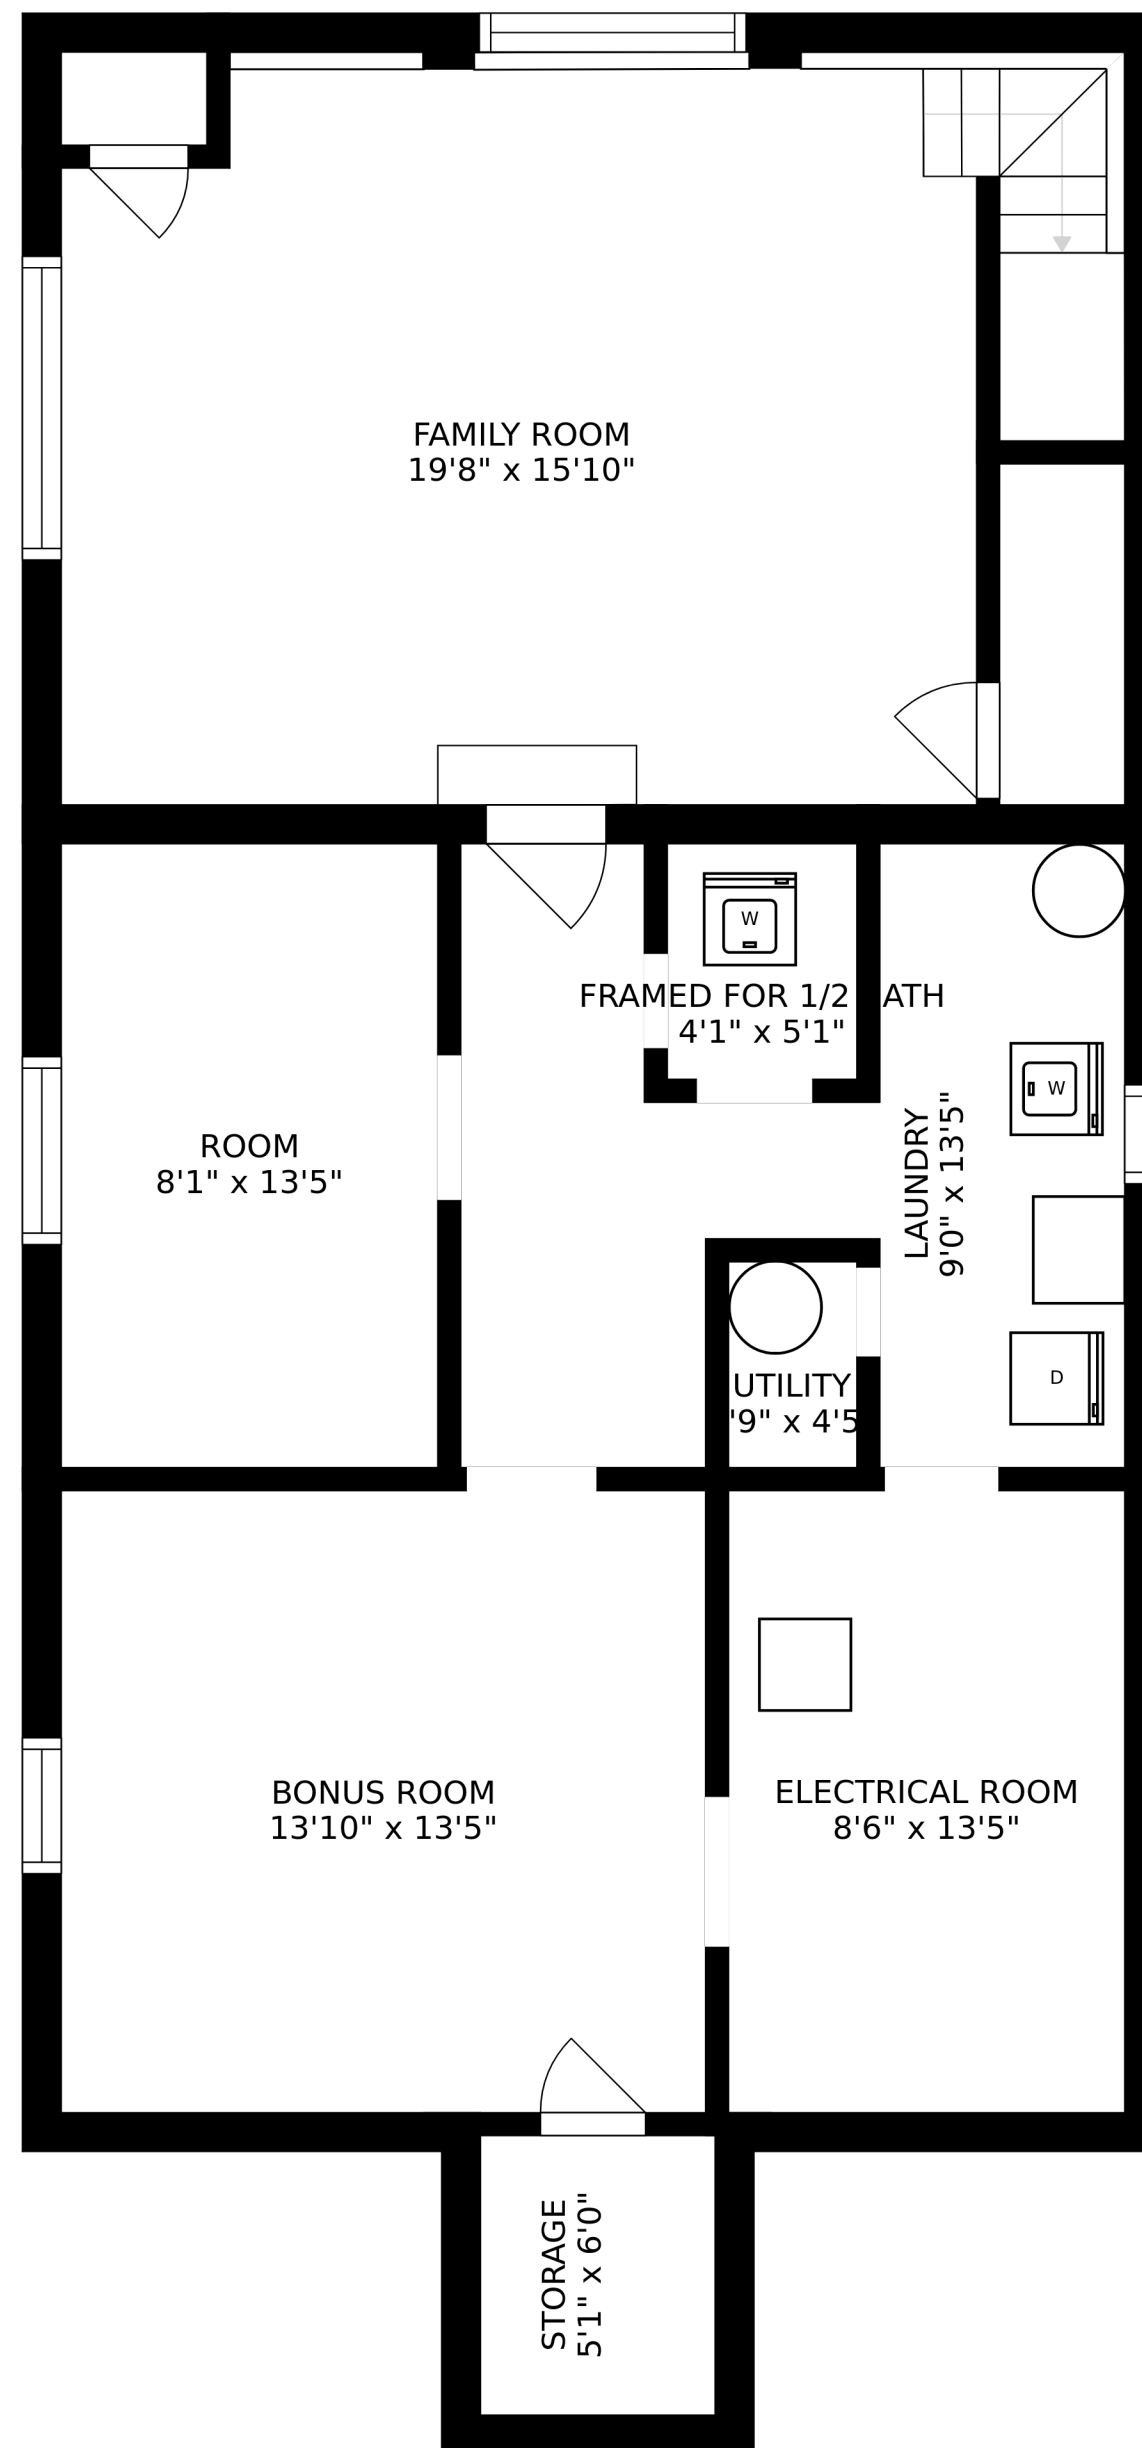

SIZES AND DIMENSIONS ARE APPROXIMATE, ACTUAL MAY VARY.

OPEN TO BELOW

LOFT  
8'1" x 12'9"

SIZES AND DIMENSIONS ARE APPROXIMATE, ACTUAL MAY VARY.

SIZES AND DIMENSIONS ARE APPROXIMATE, ACTUAL MAY VARY.