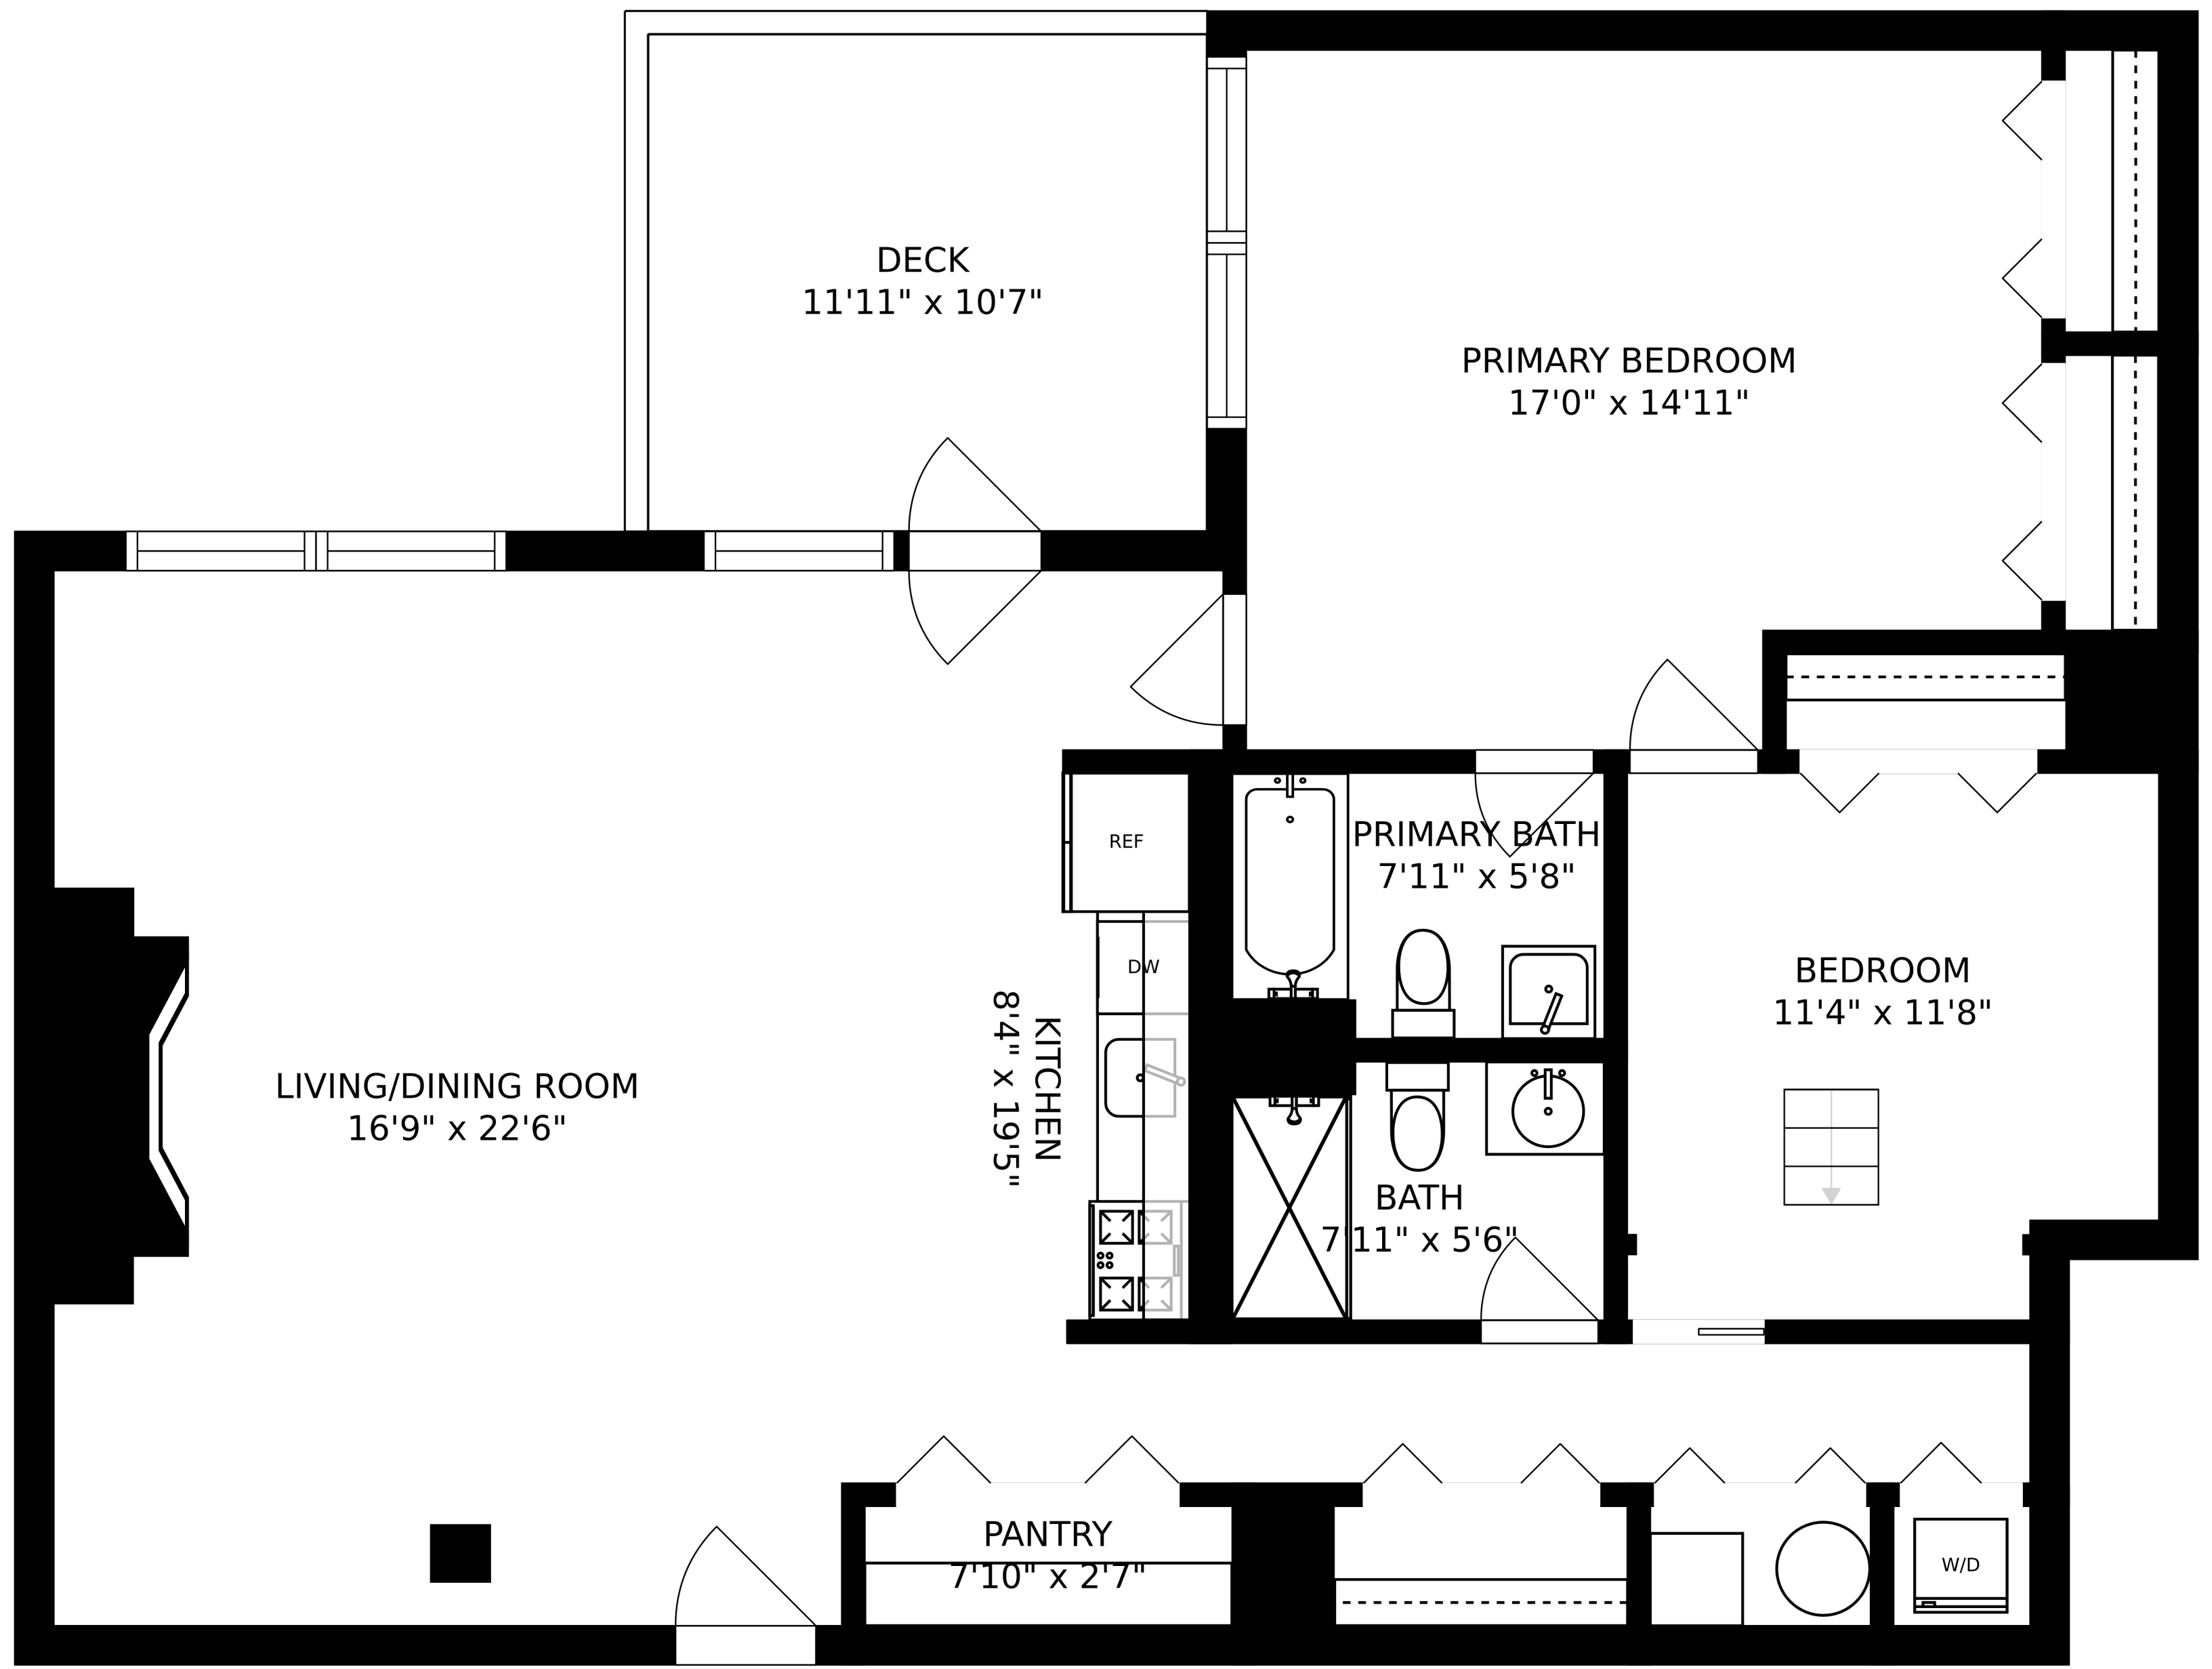

FLOOR 1

FLOOR 2

OPEN TO BELOW

LOFT STORAGE
8'7" x 8'2"

SIZES AND DIMENSIONS ARE APPROXIMATE, ACTUAL MAY VARY.