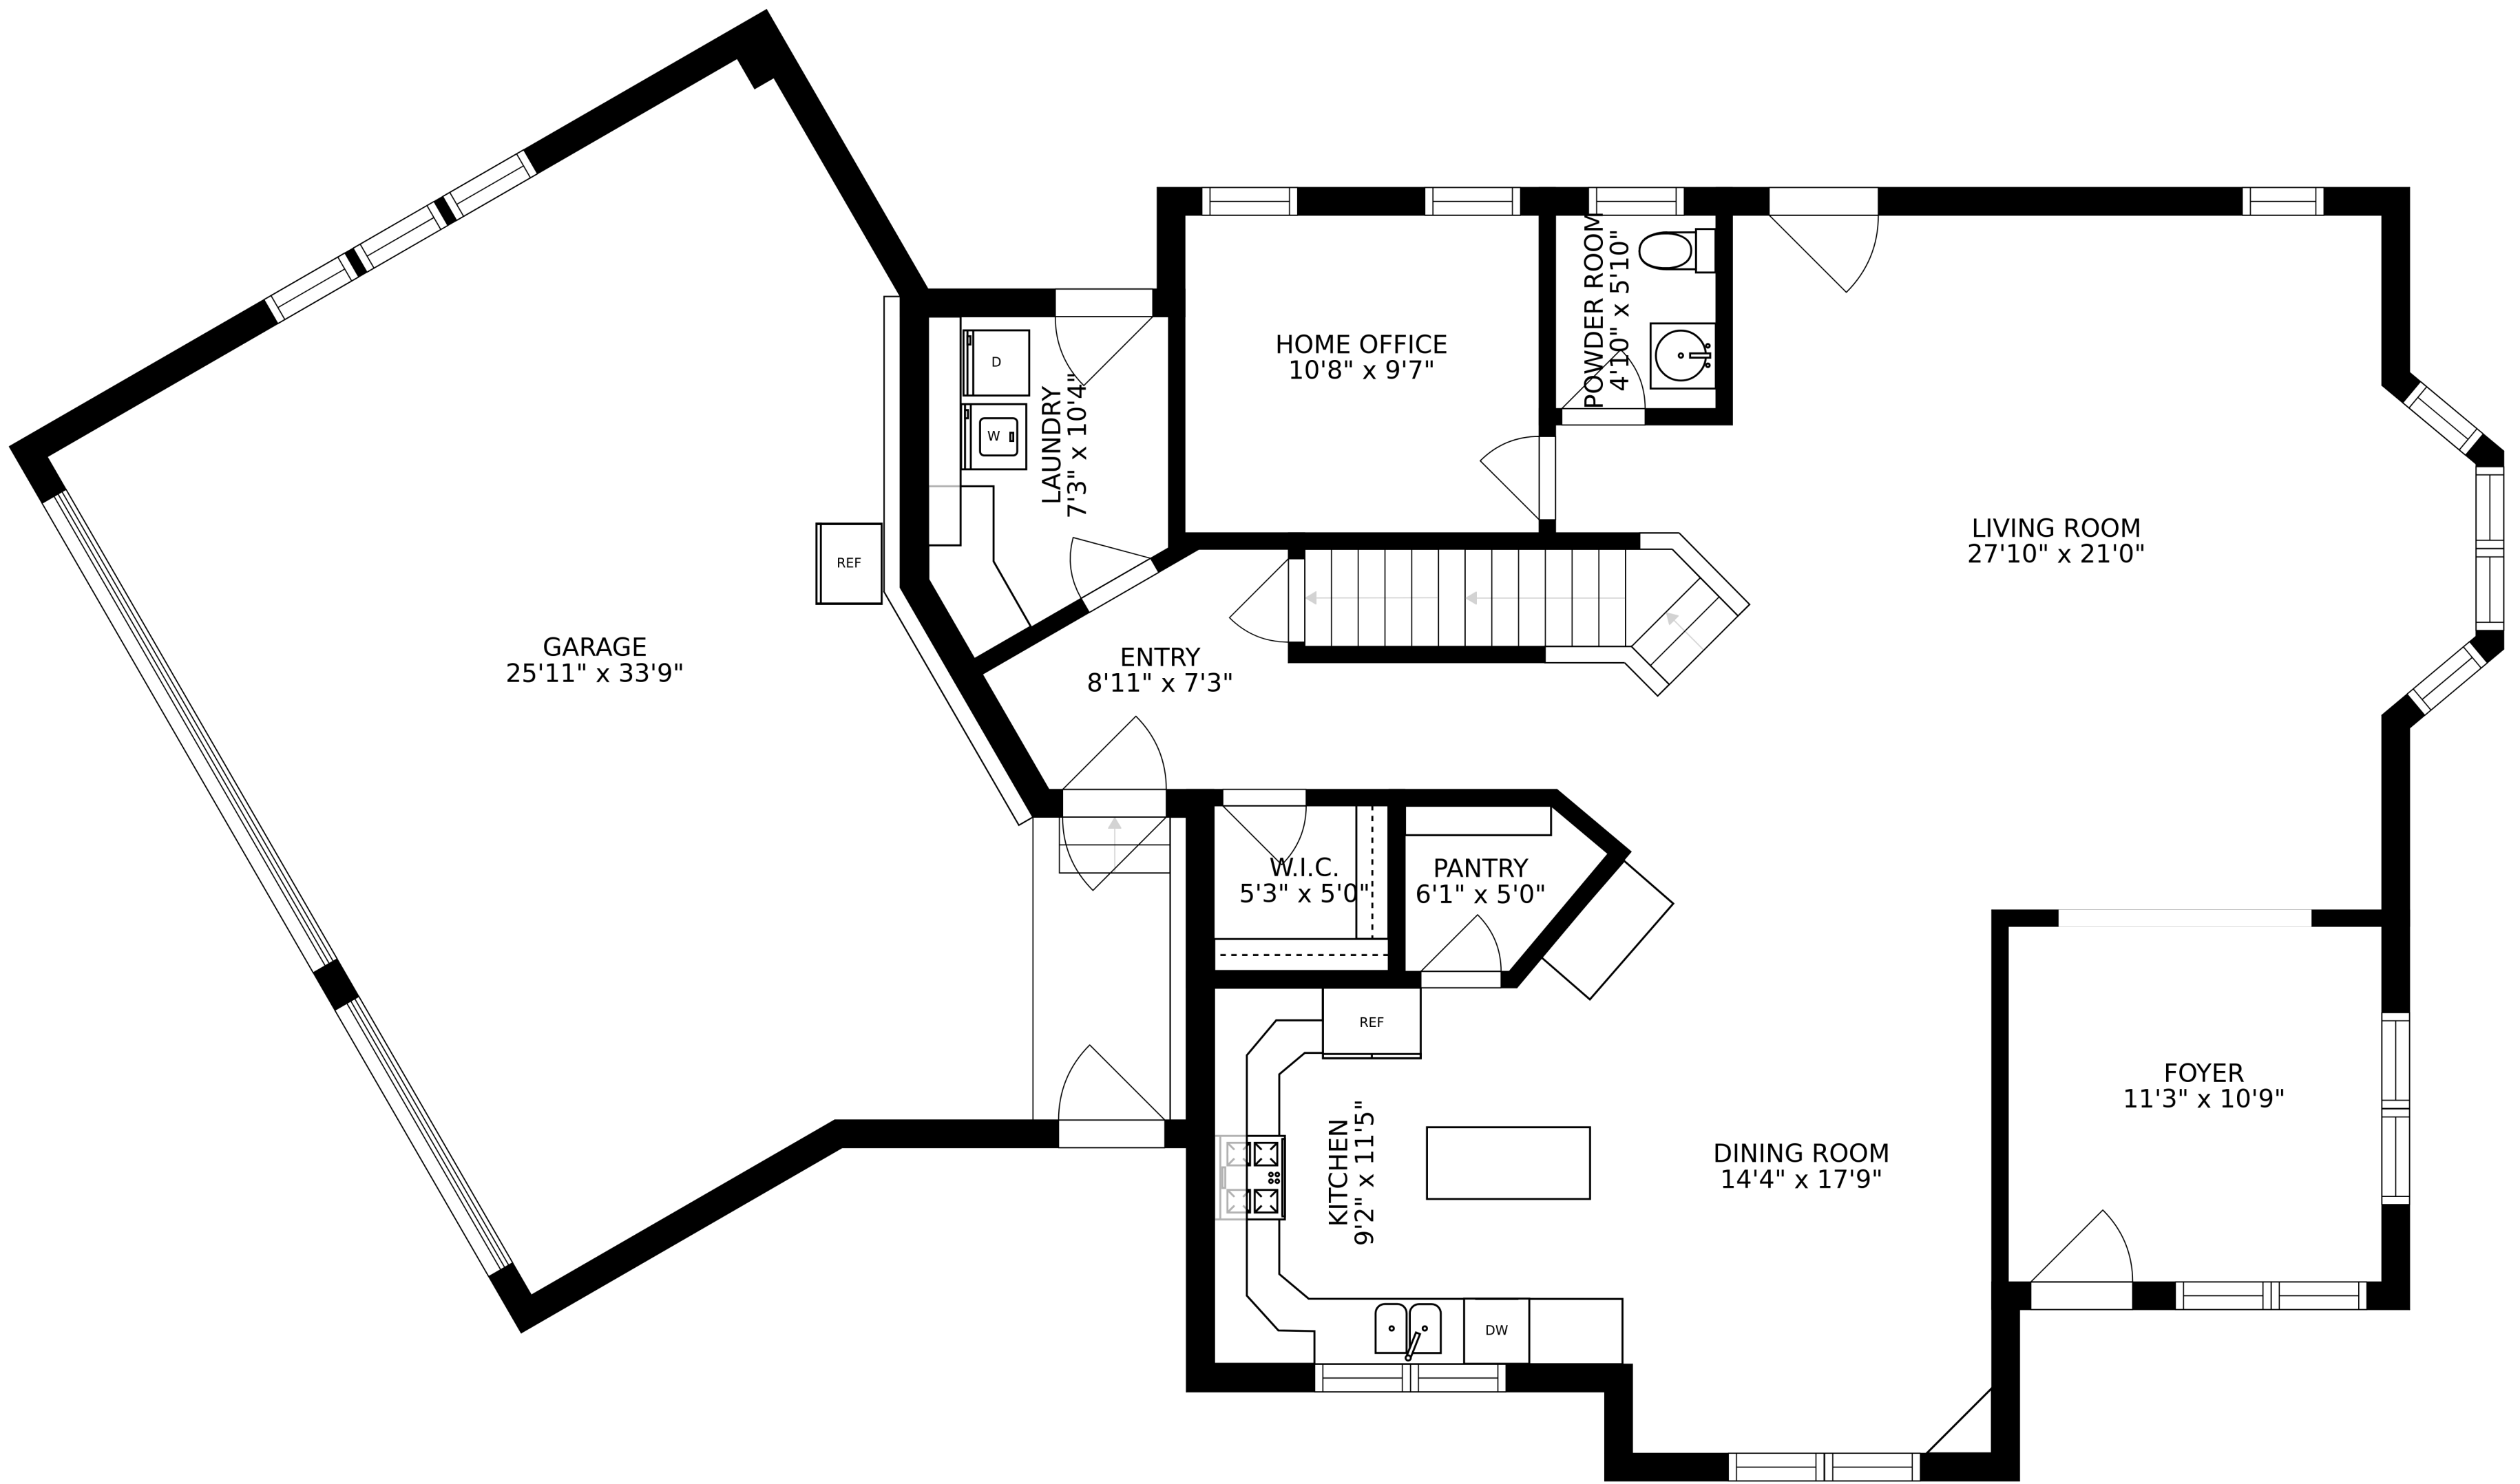

SIZES AND DIMENSIONS ARE APPROXIMATE, ACTUAL MAY VARY.

ATTIC
49'7" x 34'9"

SIZES AND DIMENSIONS ARE APPROXIMATE, ACTUAL MAY VARY.

SIZES AND DIMENSIONS ARE APPROXIMATE, ACTUAL MAY VARY.

SIZES AND DIMENSIONS ARE APPROXIMATE, ACTUAL MAY VARY.