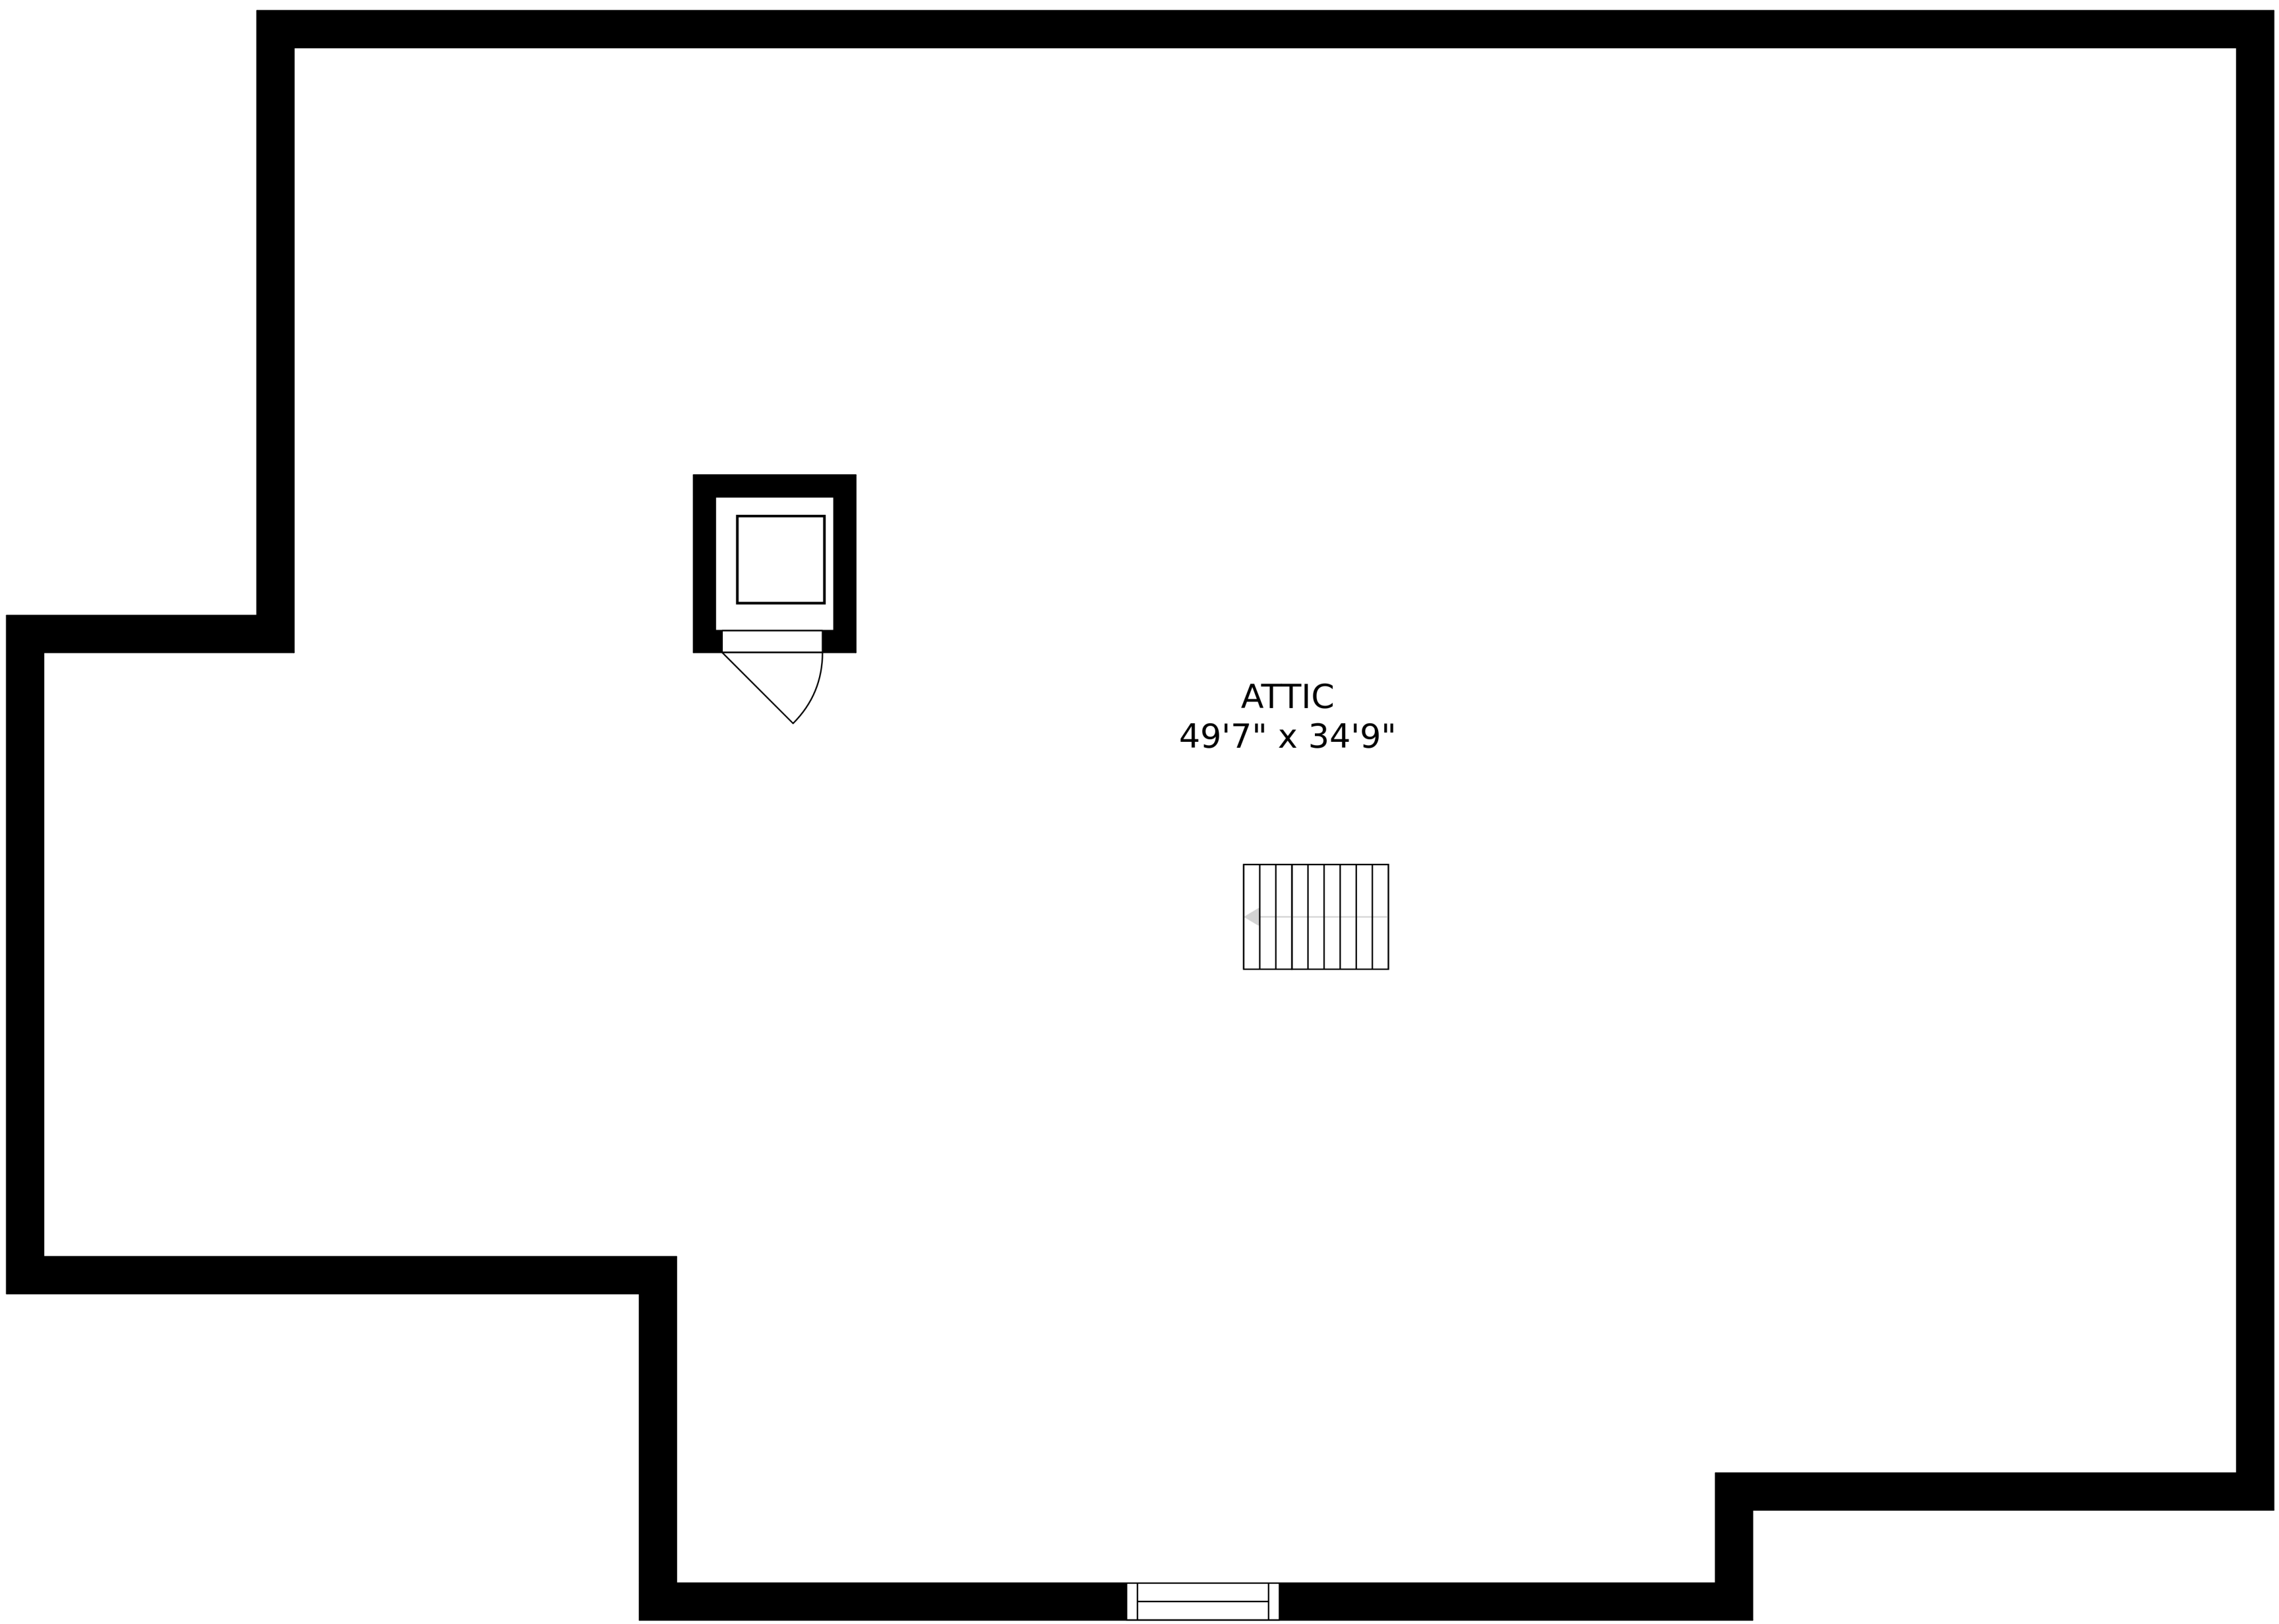

SIZES AND DIMENSIONS ARE APPROXIMATE, ACTUAL MAY VARY.

ATTIC
49'7" x 34'9"

SIZES AND DIMENSIONS ARE APPROXIMATE, ACTUAL MAY VARY.

SIZES AND DIMENSIONS ARE APPROXIMATE, ACTUAL MAY VARY.

SIZES AND DIMENSIONS ARE APPROXIMATE, ACTUAL MAY VARY.