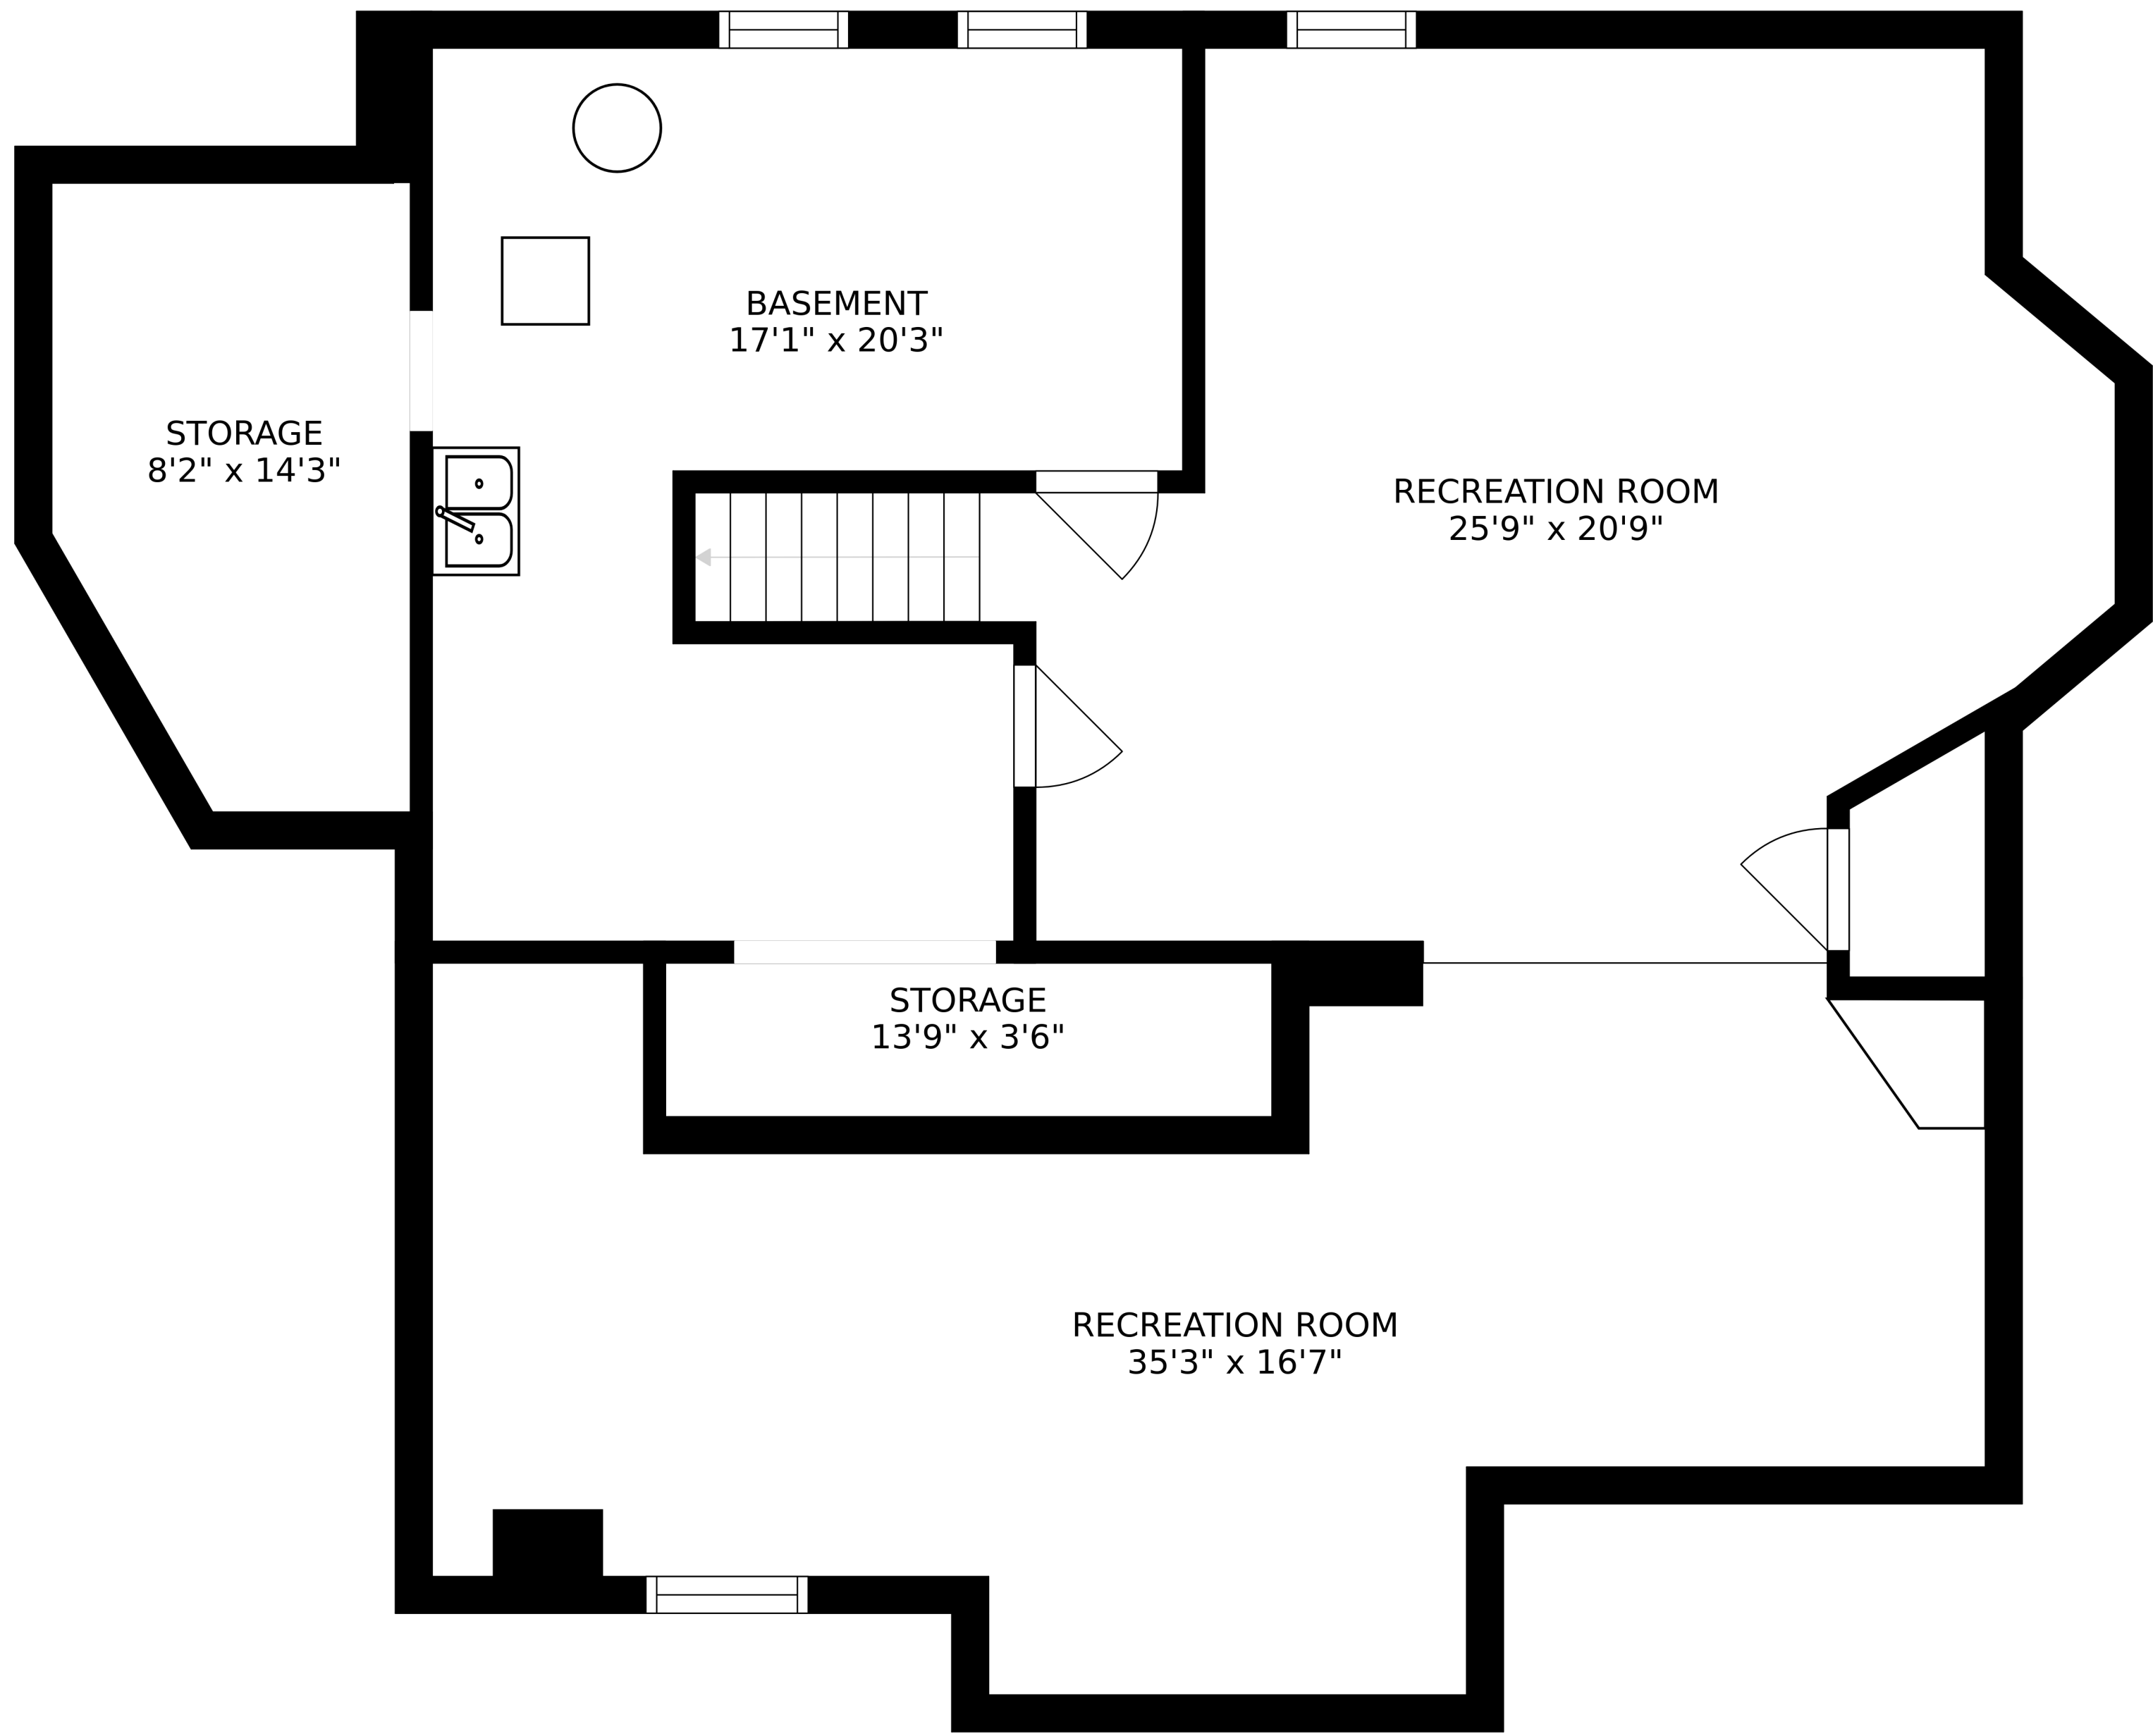

SIZES AND DIMENSIONS ARE APPROXIMATE, ACTUAL MAY VARY.

ATTIC
49'7" x 34'9"

SIZES AND DIMENSIONS ARE APPROXIMATE, ACTUAL MAY VARY.

SIZES AND DIMENSIONS ARE APPROXIMATE, ACTUAL MAY VARY.

SIZES AND DIMENSIONS ARE APPROXIMATE, ACTUAL MAY VARY.