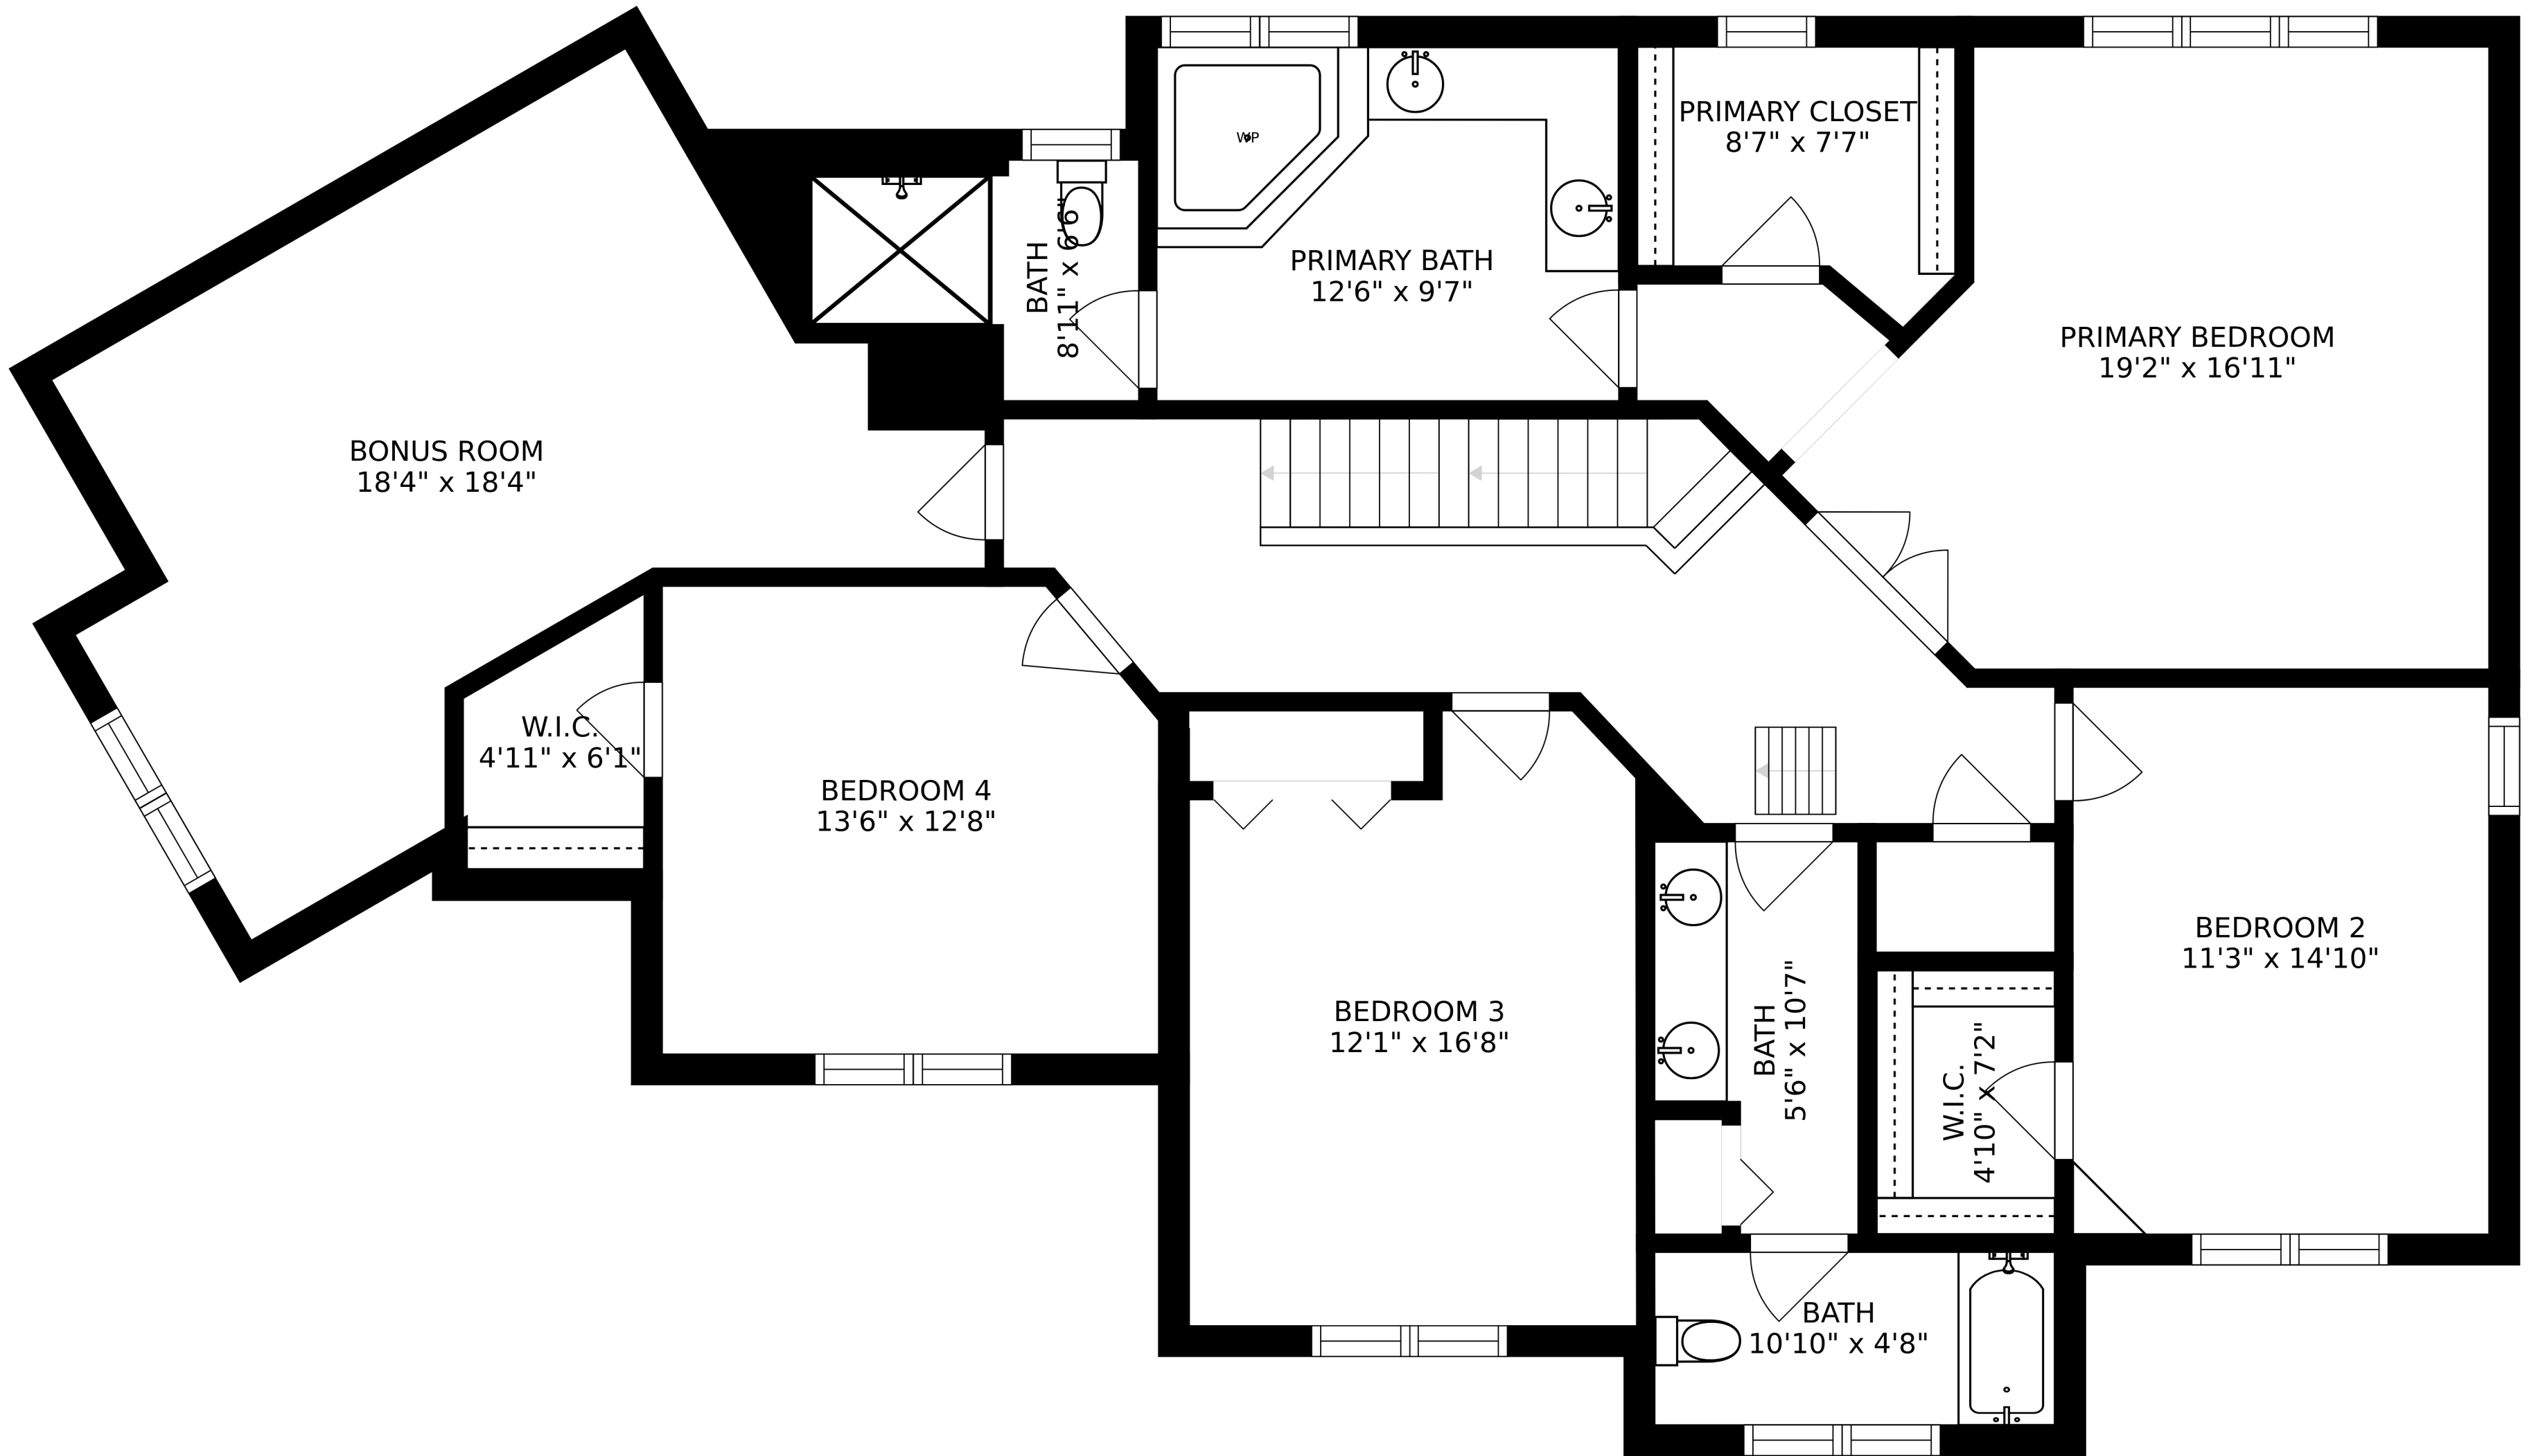

SIZES AND DIMENSIONS ARE APPROXIMATE, ACTUAL MAY VARY.

ATTIC
49'7" x 34'9"

SIZES AND DIMENSIONS ARE APPROXIMATE, ACTUAL MAY VARY.

SIZES AND DIMENSIONS ARE APPROXIMATE, ACTUAL MAY VARY.

SIZES AND DIMENSIONS ARE APPROXIMATE, ACTUAL MAY VARY.