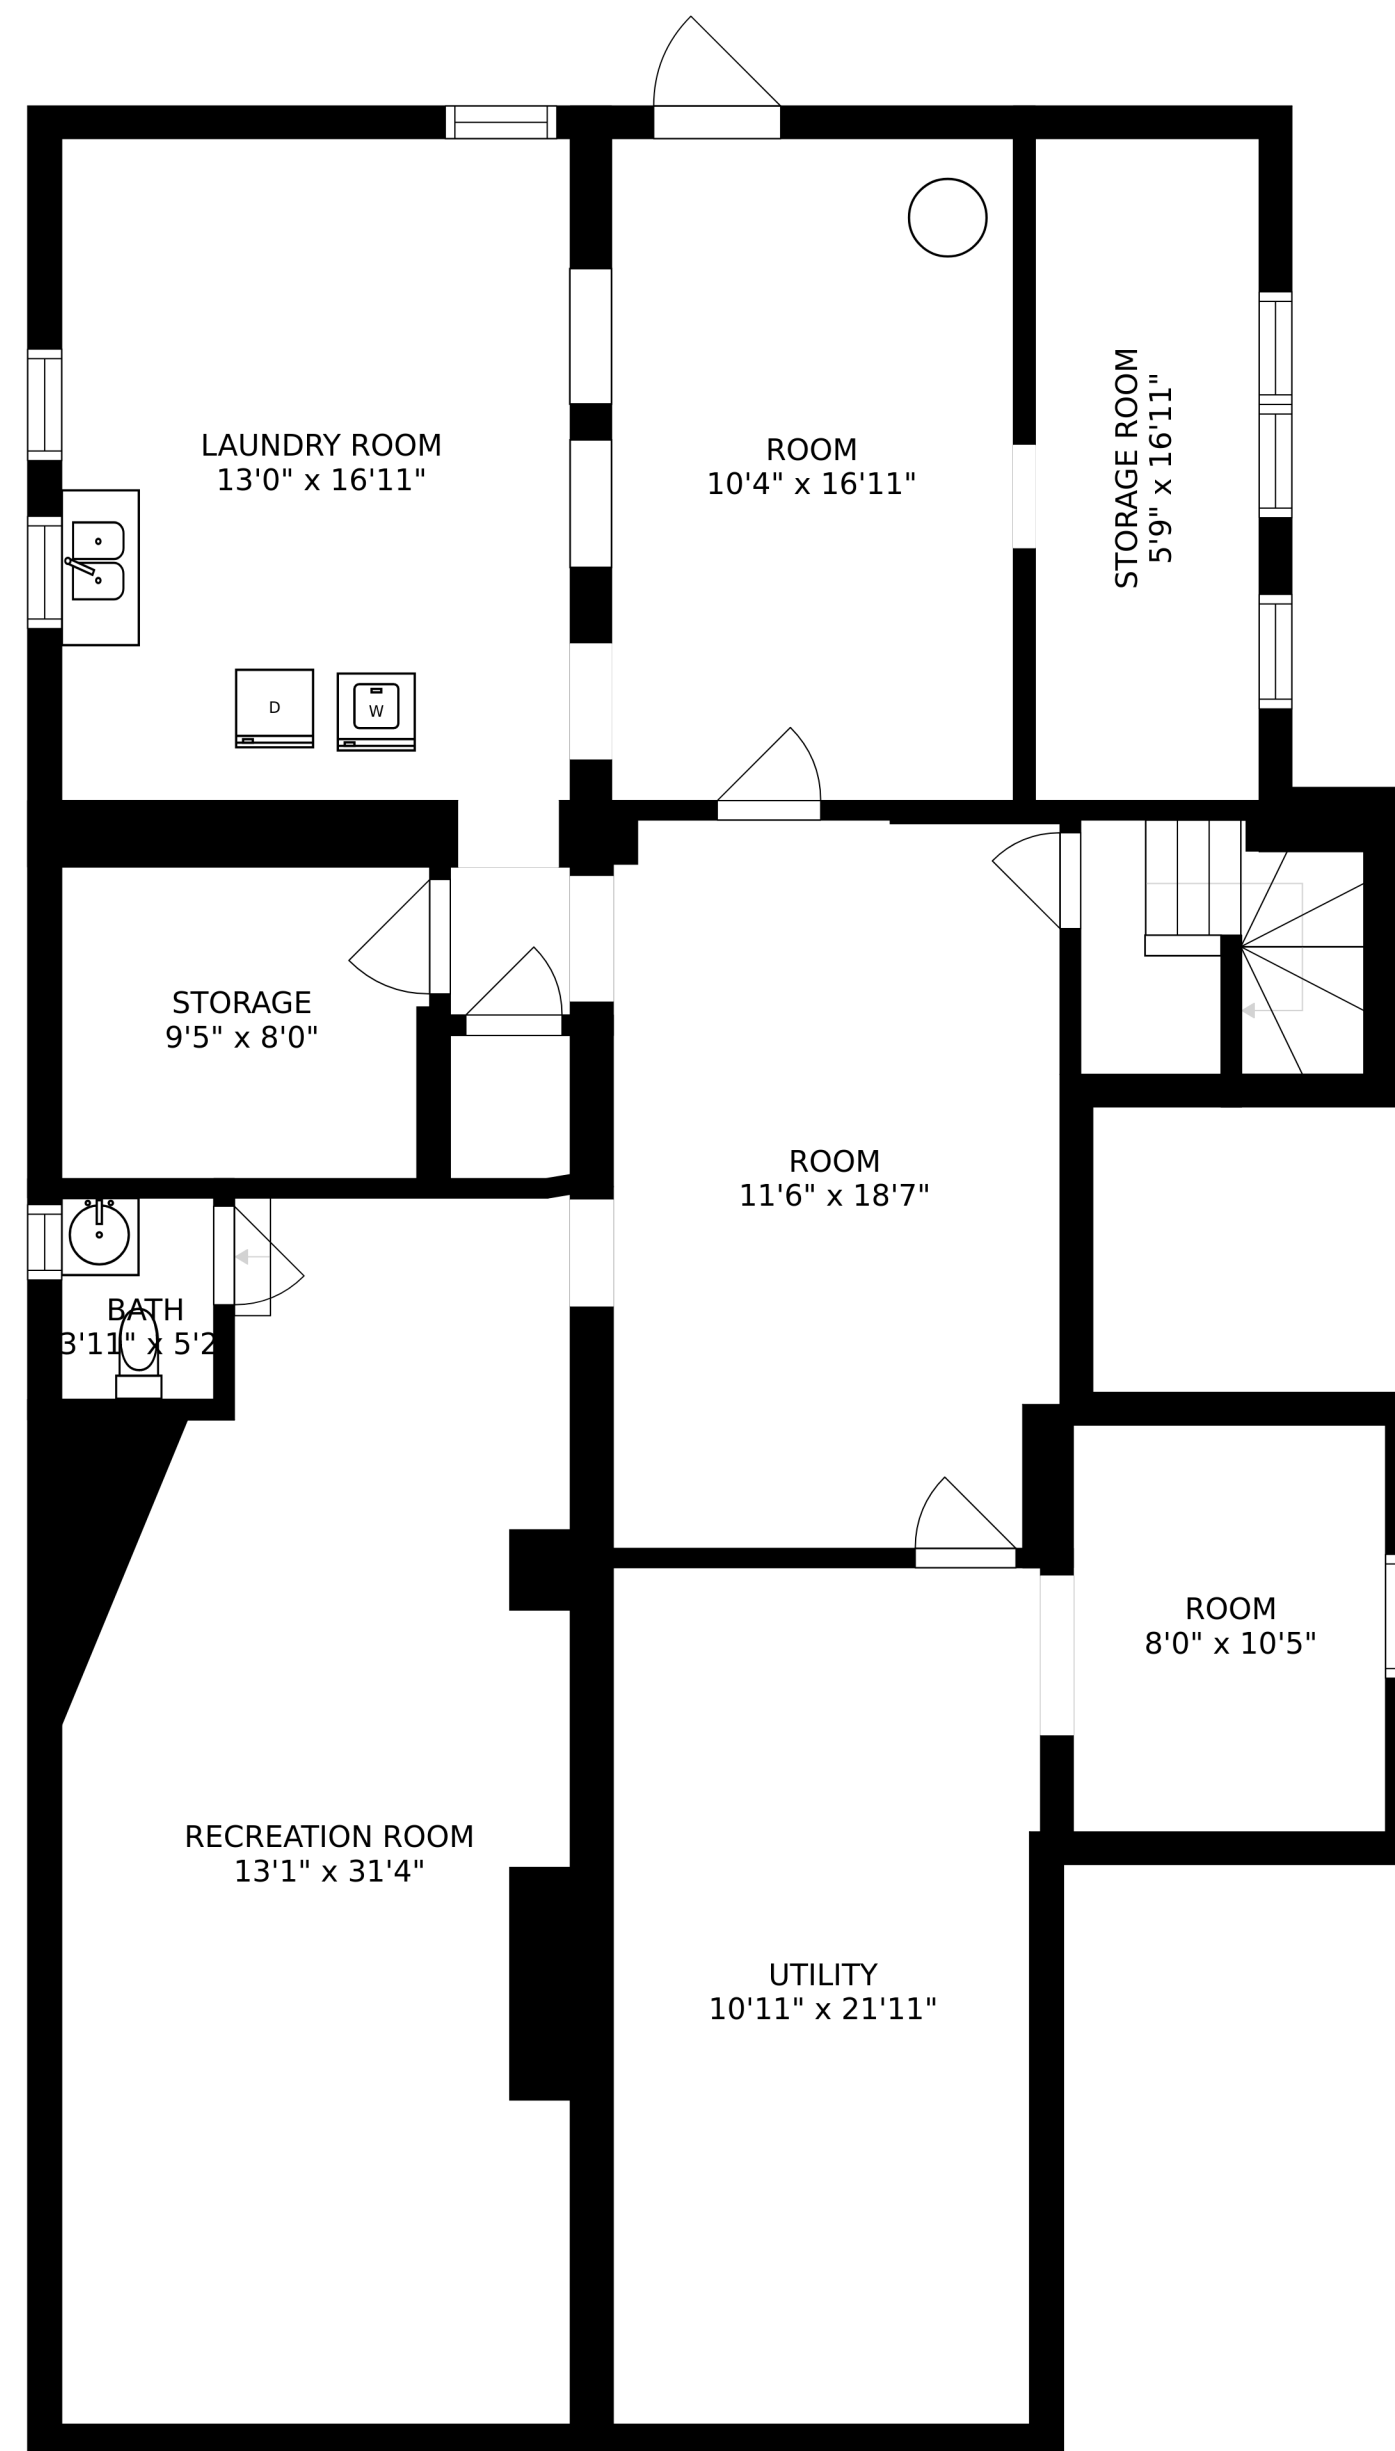

SIZES AND DIMENSIONS ARE APPROXIMATE, ACTUAL MAY VARY.

SIZES AND DIMENSIONS ARE APPROXIMATE, ACTUAL MAY VARY.

ELECTRICAL ROOM
4'0" x 11'9"

GARAGE
25'0" x 21'11"

FOYER
4'0" x 4'5"

SIZES AND DIMENSIONS ARE APPROXIMATE, ACTUAL MAY VARY.

SIZES AND DIMENSIONS ARE APPROXIMATE, ACTUAL MAY VARY.

SIZES AND DIMENSIONS ARE APPROXIMATE, ACTUAL MAY VARY.

SIZES AND DIMENSIONS ARE APPROXIMATE, ACTUAL MAY VARY.

SIZES AND DIMENSIONS ARE APPROXIMATE, ACTUAL MAY VARY.