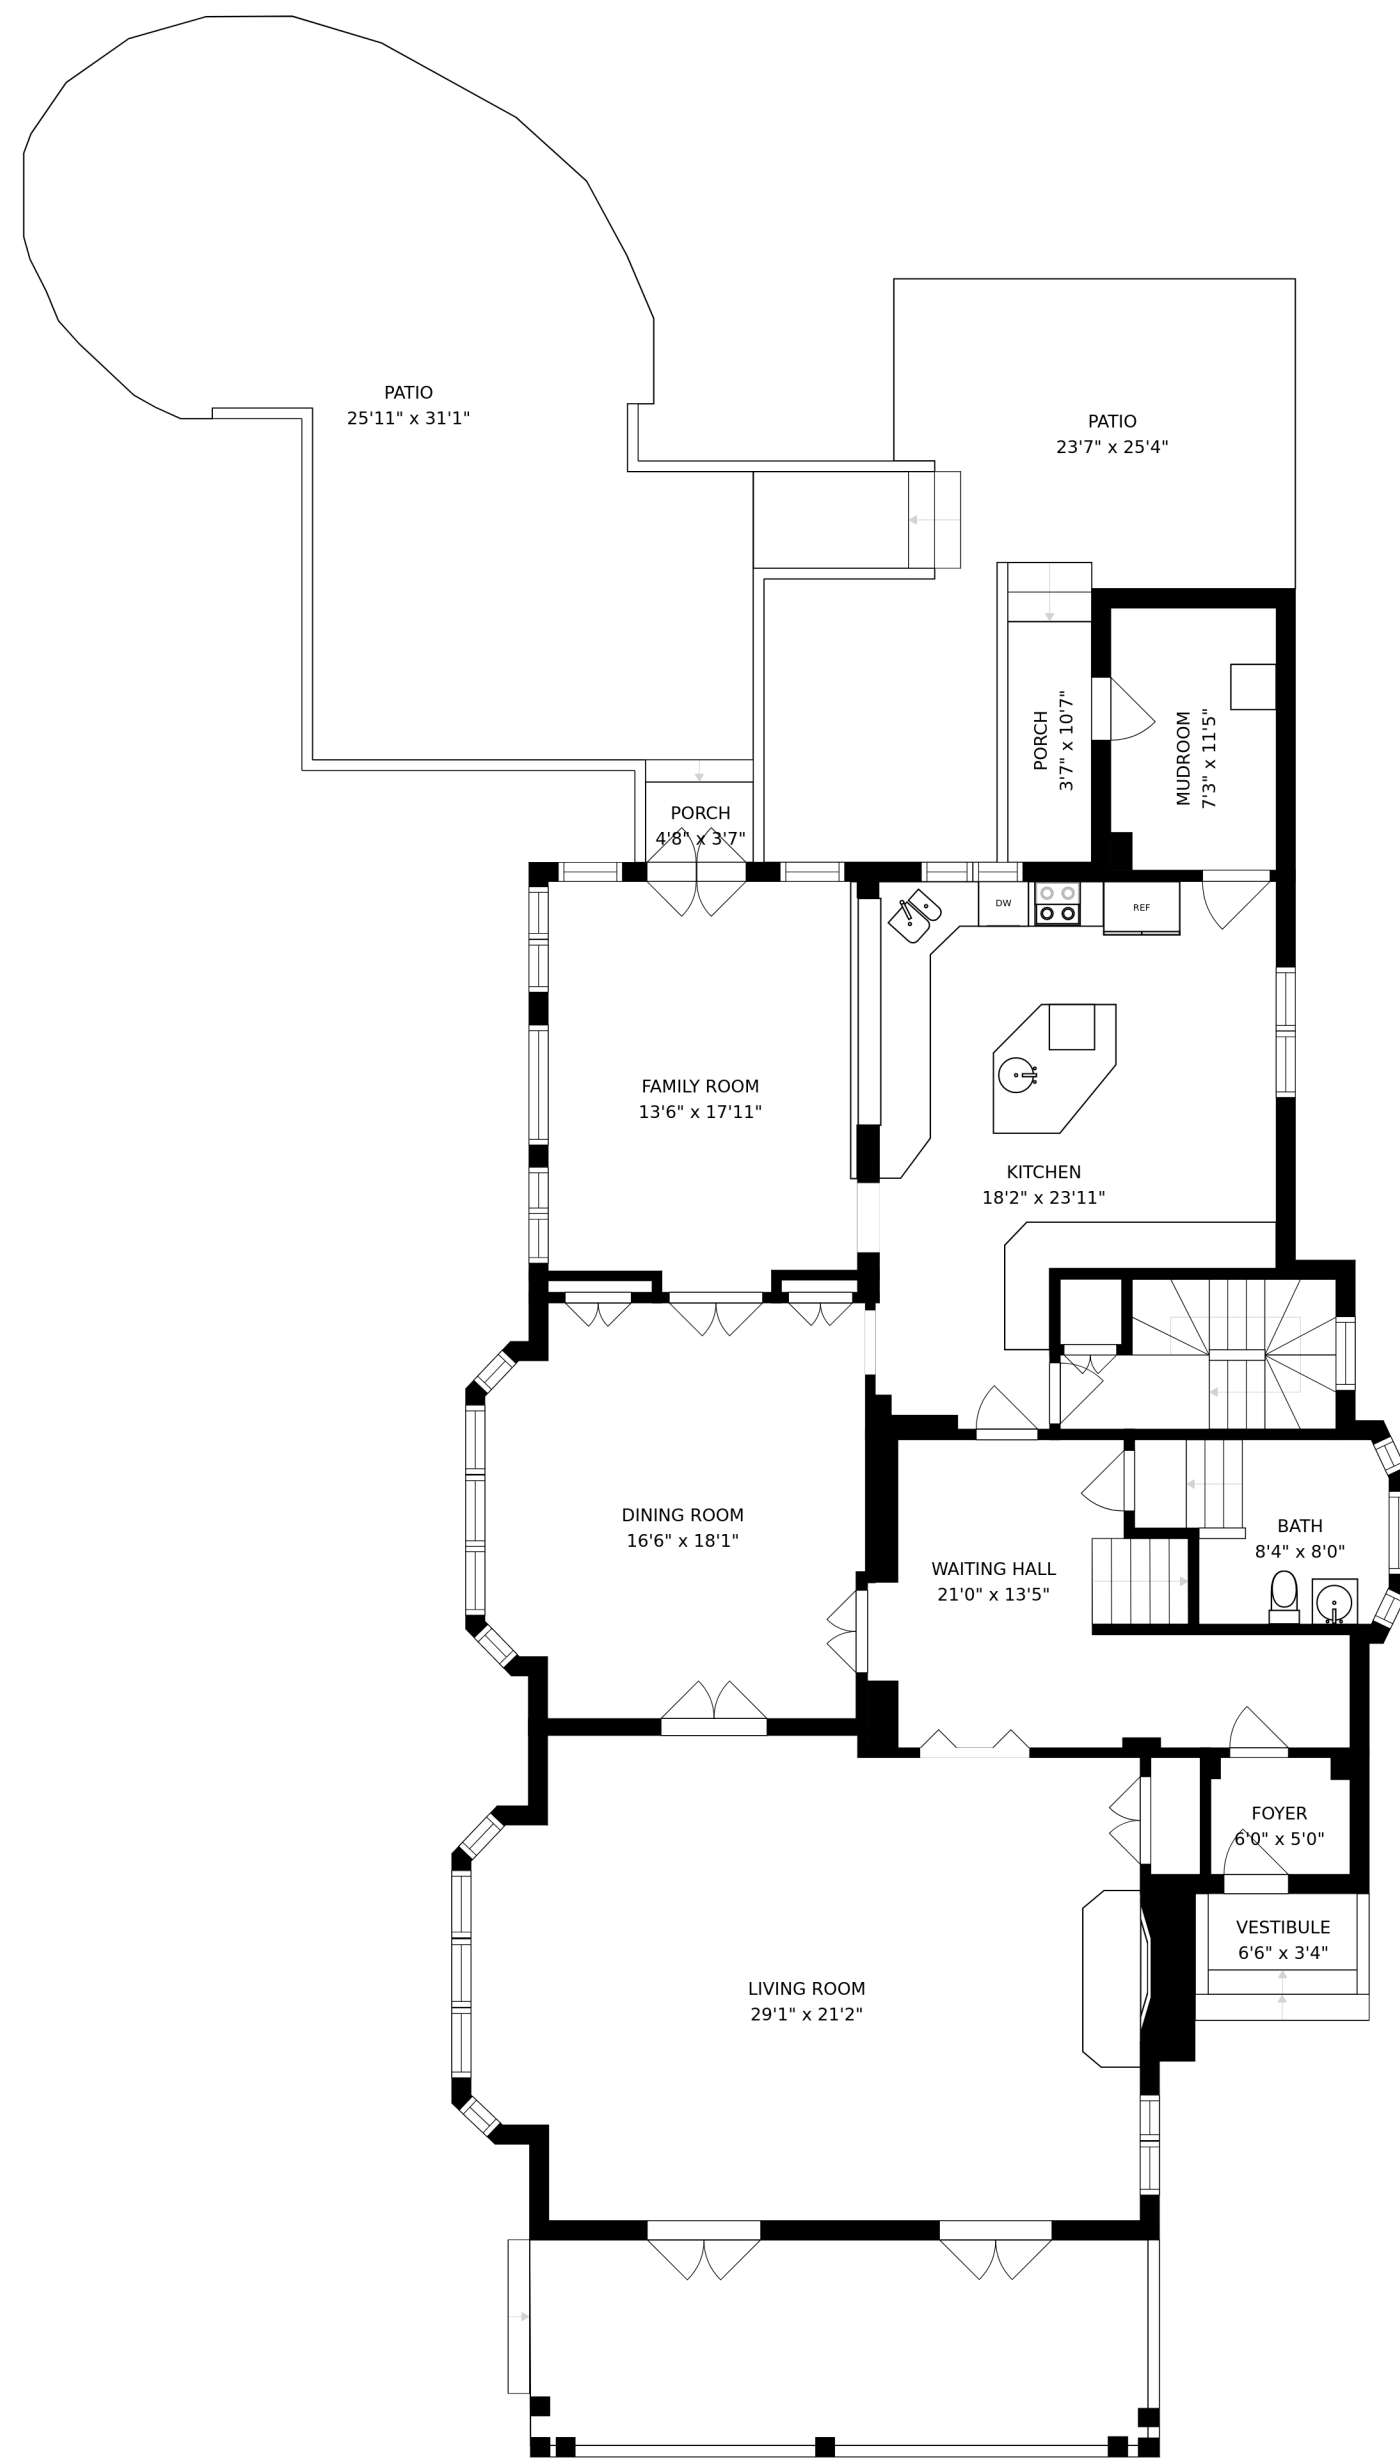

SIZES AND DIMENSIONS ARE APPROXIMATE, ACTUAL MAY VARY.

SIZES AND DIMENSIONS ARE APPROXIMATE, ACTUAL MAY VARY.

ELECTRICAL ROOM
4'0" x 11'9"

GARAGE
25'0" x 21'11"

FOYER
4'0" x 4'5"

SIZES AND DIMENSIONS ARE APPROXIMATE, ACTUAL MAY VARY.

SIZES AND DIMENSIONS ARE APPROXIMATE, ACTUAL MAY VARY.

SIZES AND DIMENSIONS ARE APPROXIMATE, ACTUAL MAY VARY.

SIZES AND DIMENSIONS ARE APPROXIMATE, ACTUAL MAY VARY.

SIZES AND DIMENSIONS ARE APPROXIMATE, ACTUAL MAY VARY.