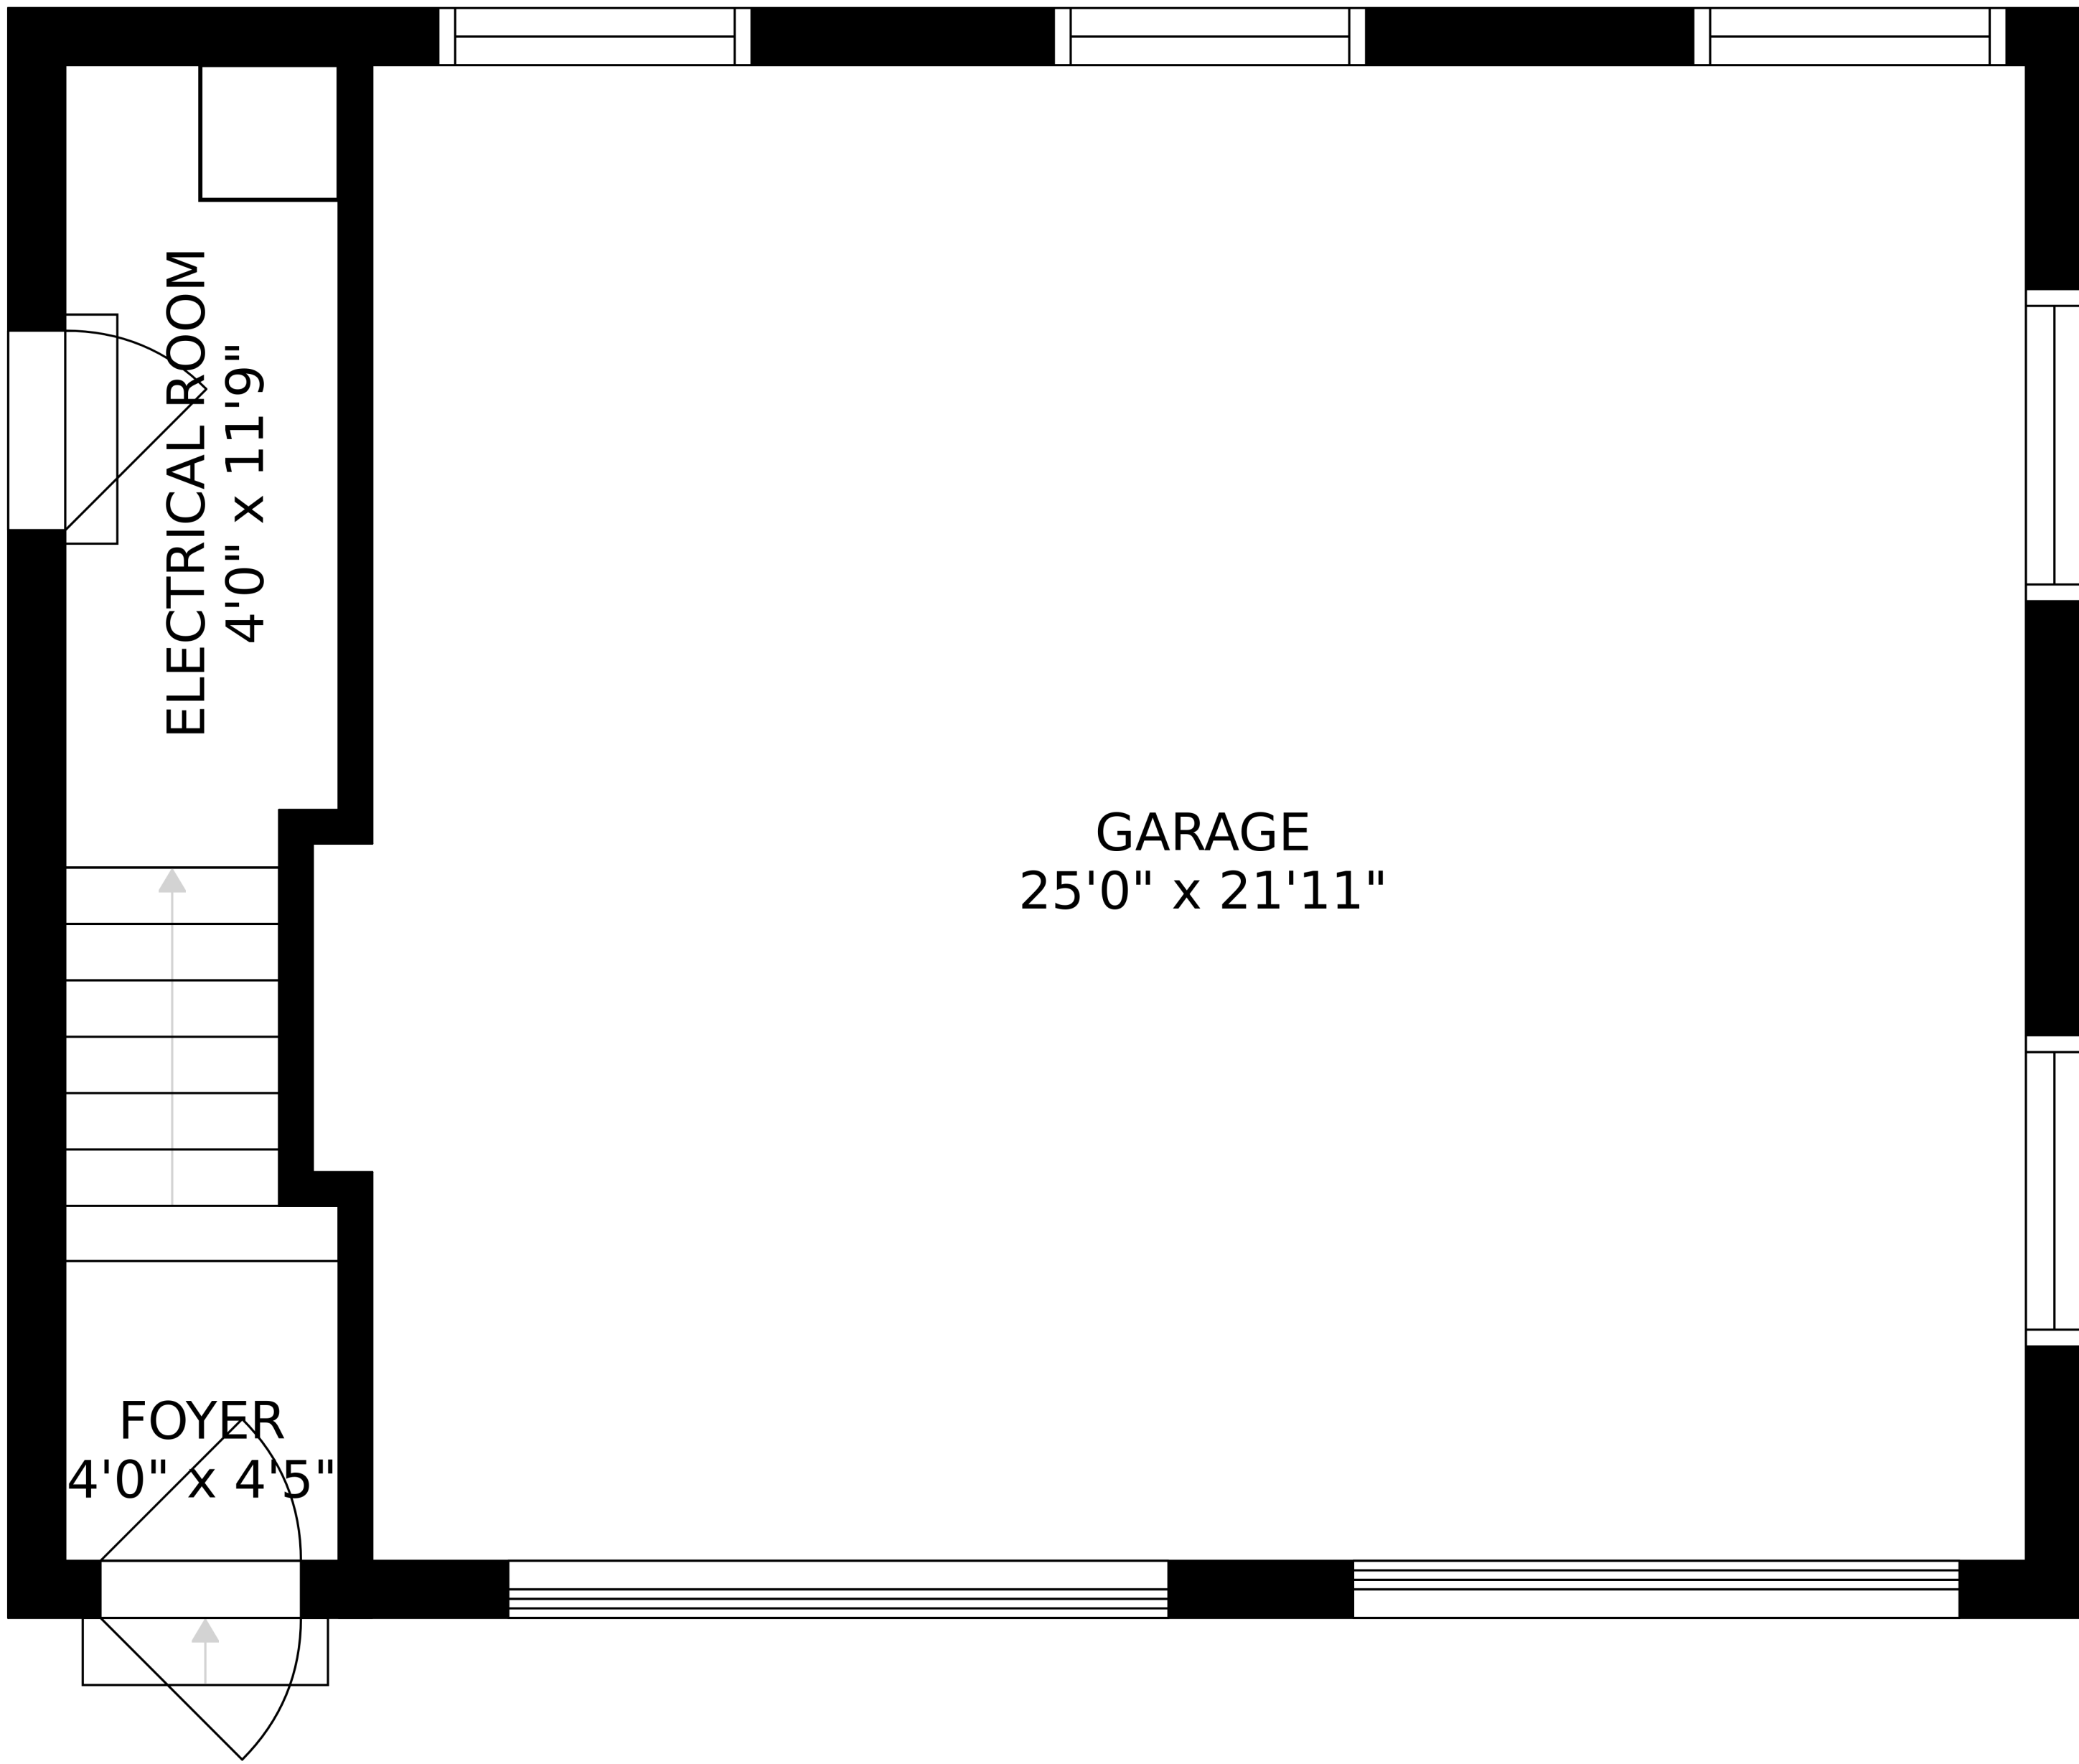

SIZES AND DIMENSIONS ARE APPROXIMATE, ACTUAL MAY VARY.

SIZES AND DIMENSIONS ARE APPROXIMATE, ACTUAL MAY VARY.

ELECTRICAL ROOM
4'0" x 11'9"

GARAGE
25'0" x 21'11"

FOYER
4'0" x 4'5"

SIZES AND DIMENSIONS ARE APPROXIMATE, ACTUAL MAY VARY.