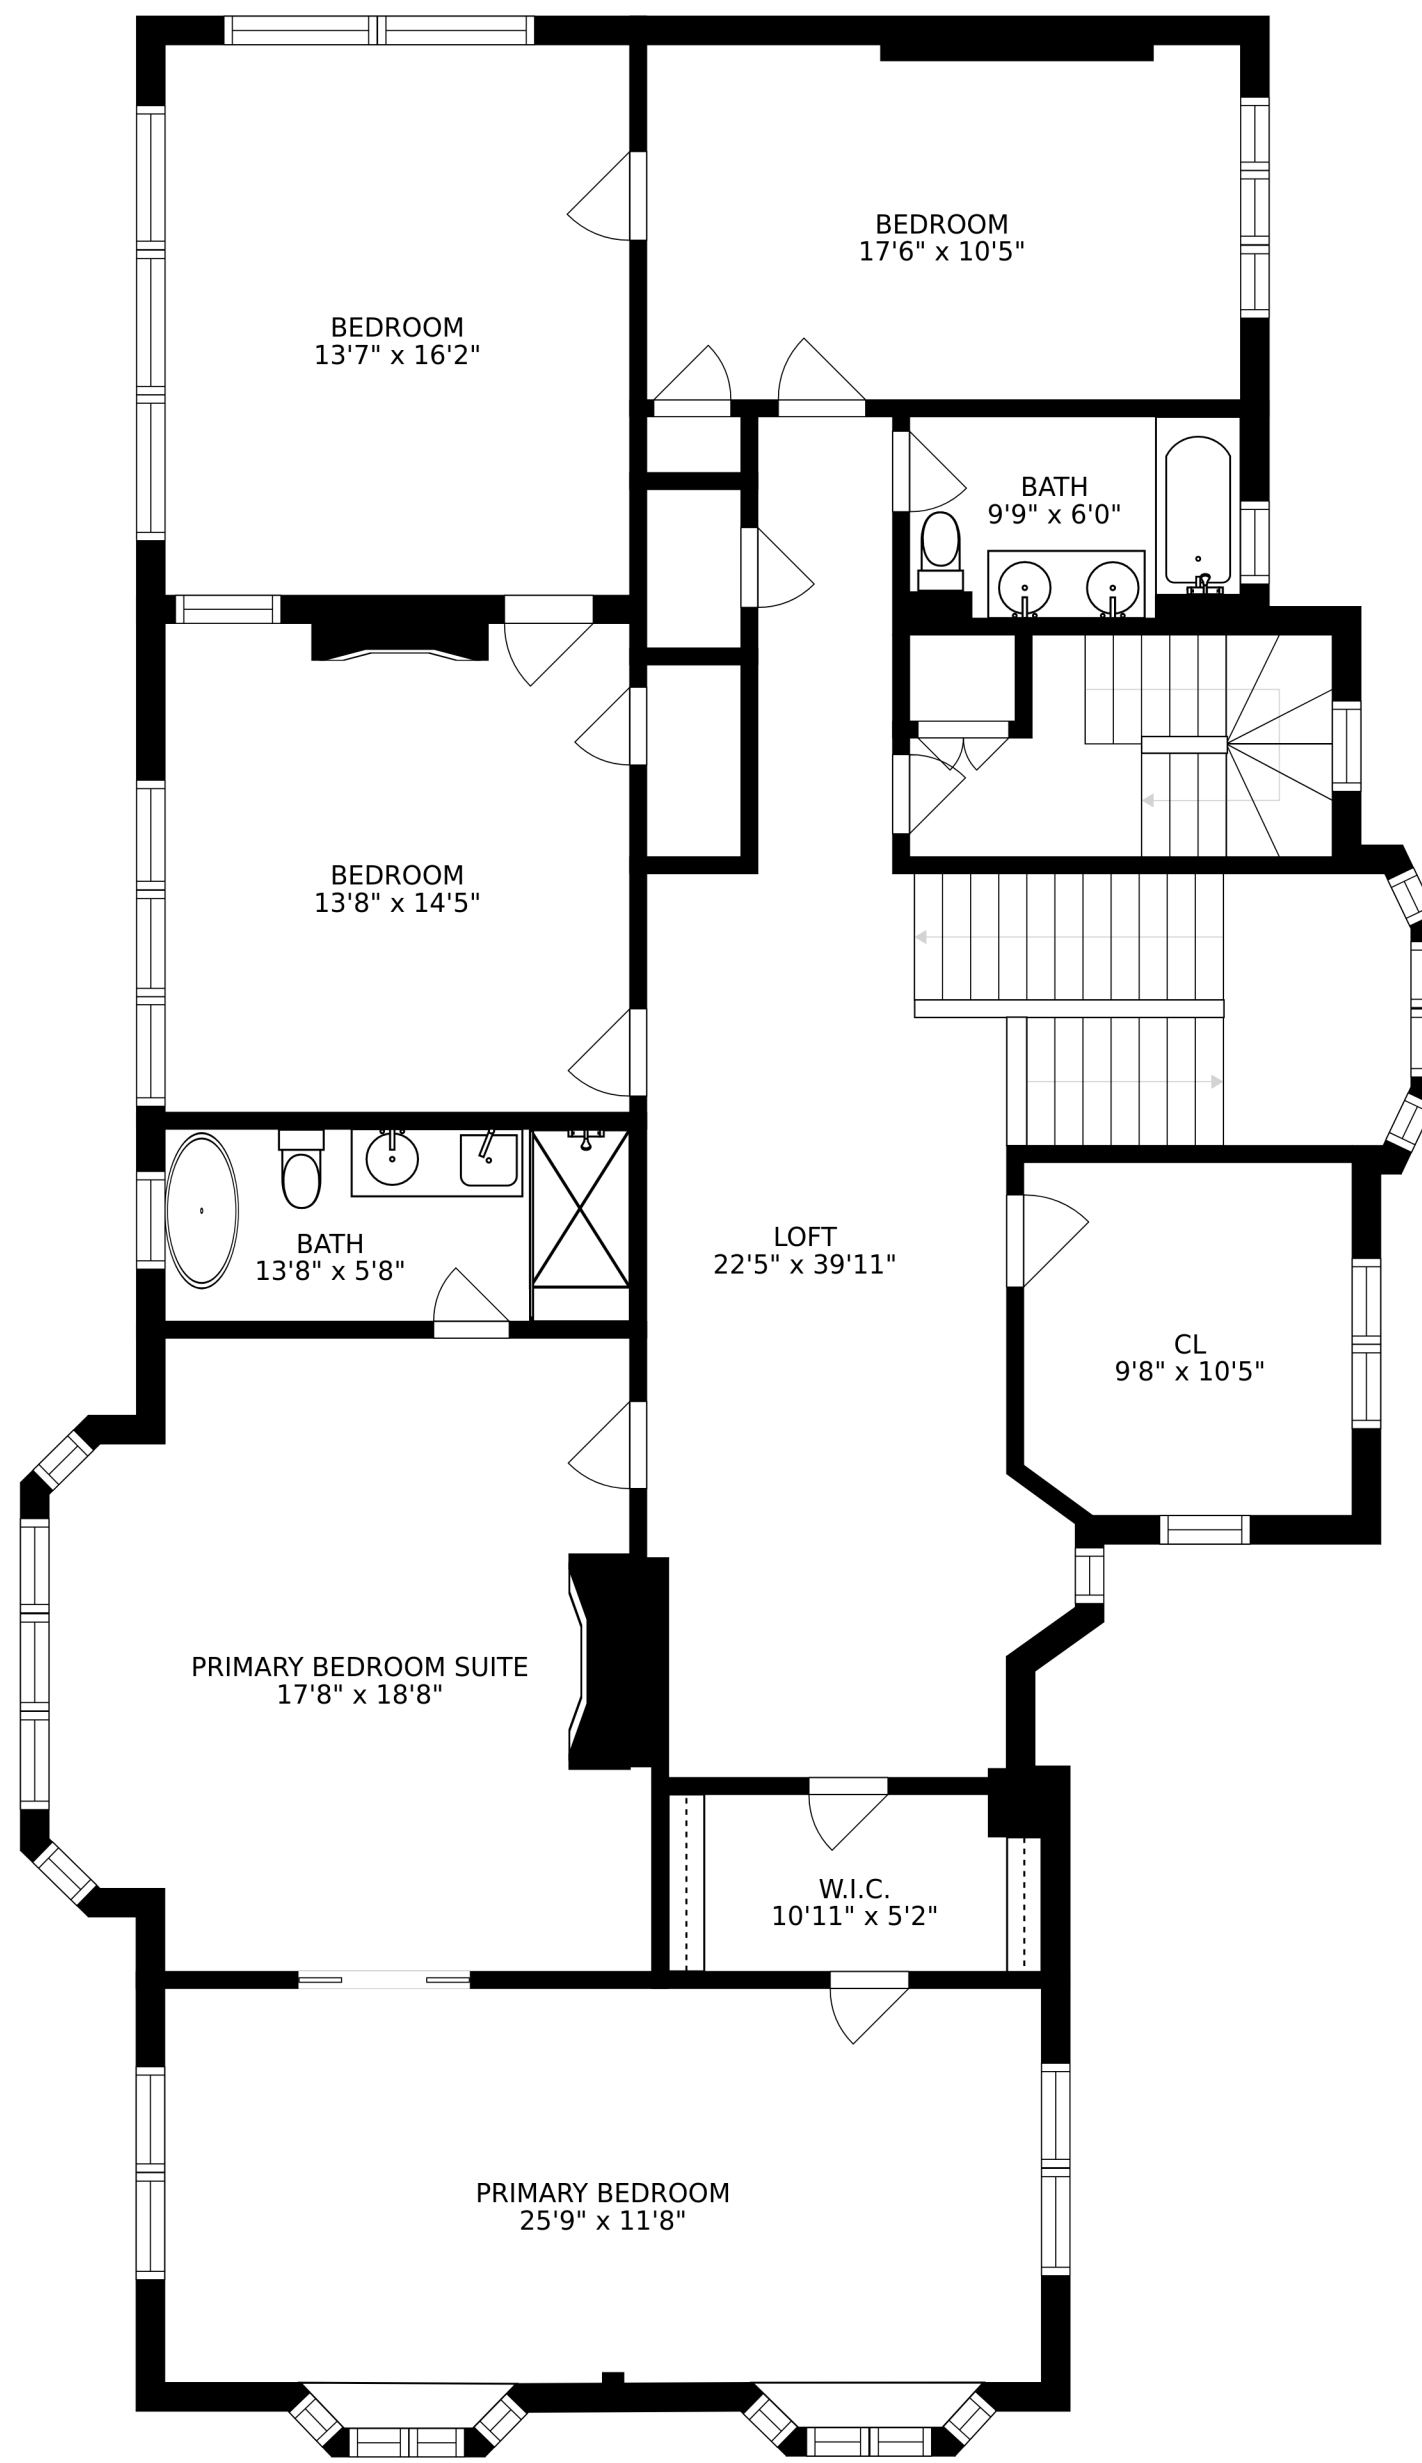

SIZES AND DIMENSIONS ARE APPROXIMATE, ACTUAL MAY VARY.

SIZES AND DIMENSIONS ARE APPROXIMATE, ACTUAL MAY VARY.

ELECTRICAL ROOM
4'0" x 11'9"

GARAGE
25'0" x 21'11"

FOYER
4'0" x 4'5"

SIZES AND DIMENSIONS ARE APPROXIMATE, ACTUAL MAY VARY.

SIZES AND DIMENSIONS ARE APPROXIMATE, ACTUAL MAY VARY.

SIZES AND DIMENSIONS ARE APPROXIMATE, ACTUAL MAY VARY.

SIZES AND DIMENSIONS ARE APPROXIMATE, ACTUAL MAY VARY.

SIZES AND DIMENSIONS ARE APPROXIMATE, ACTUAL MAY VARY.