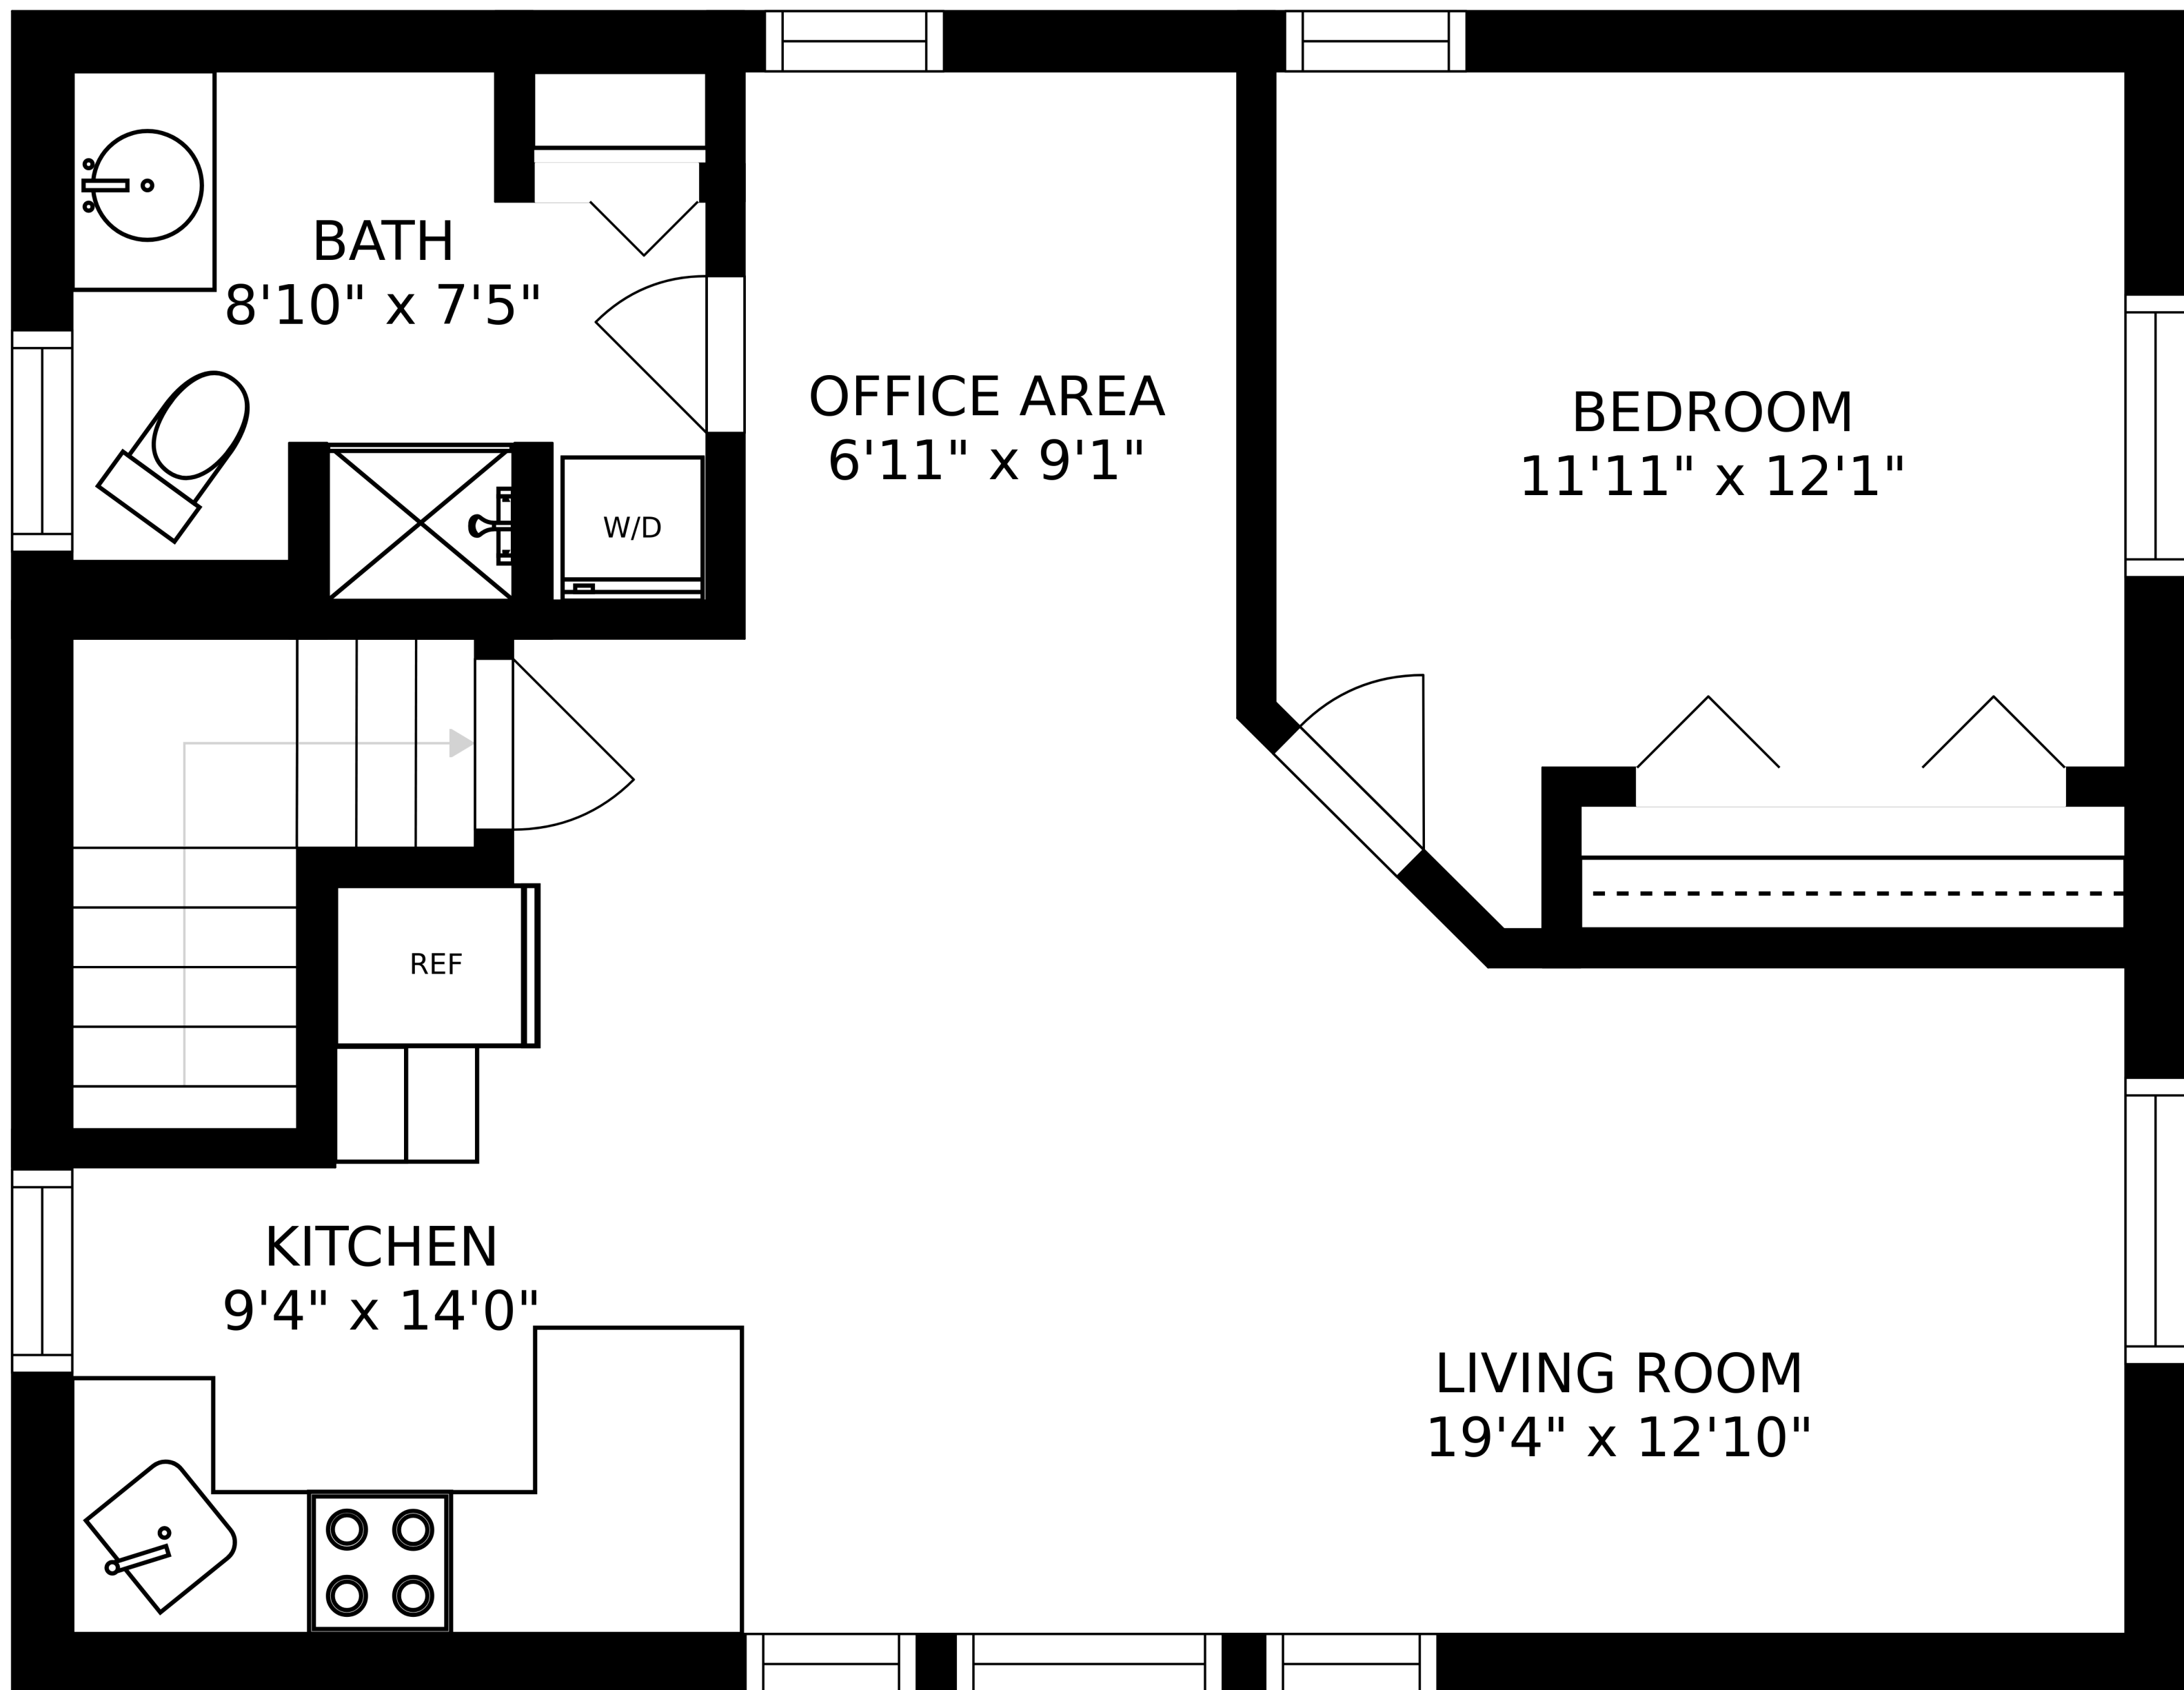

SIZES AND DIMENSIONS ARE APPROXIMATE, ACTUAL MAY VARY.

SIZES AND DIMENSIONS ARE APPROXIMATE, ACTUAL MAY VARY.

ELECTRICAL ROOM
4'0" x 11'9"

GARAGE
25'0" x 21'11"

FOYER
4'0" x 4'5"

SIZES AND DIMENSIONS ARE APPROXIMATE, ACTUAL MAY VARY.

SIZES AND DIMENSIONS ARE APPROXIMATE, ACTUAL MAY VARY.

SIZES AND DIMENSIONS ARE APPROXIMATE, ACTUAL MAY VARY.

SIZES AND DIMENSIONS ARE APPROXIMATE, ACTUAL MAY VARY.

SIZES AND DIMENSIONS ARE APPROXIMATE, ACTUAL MAY VARY.