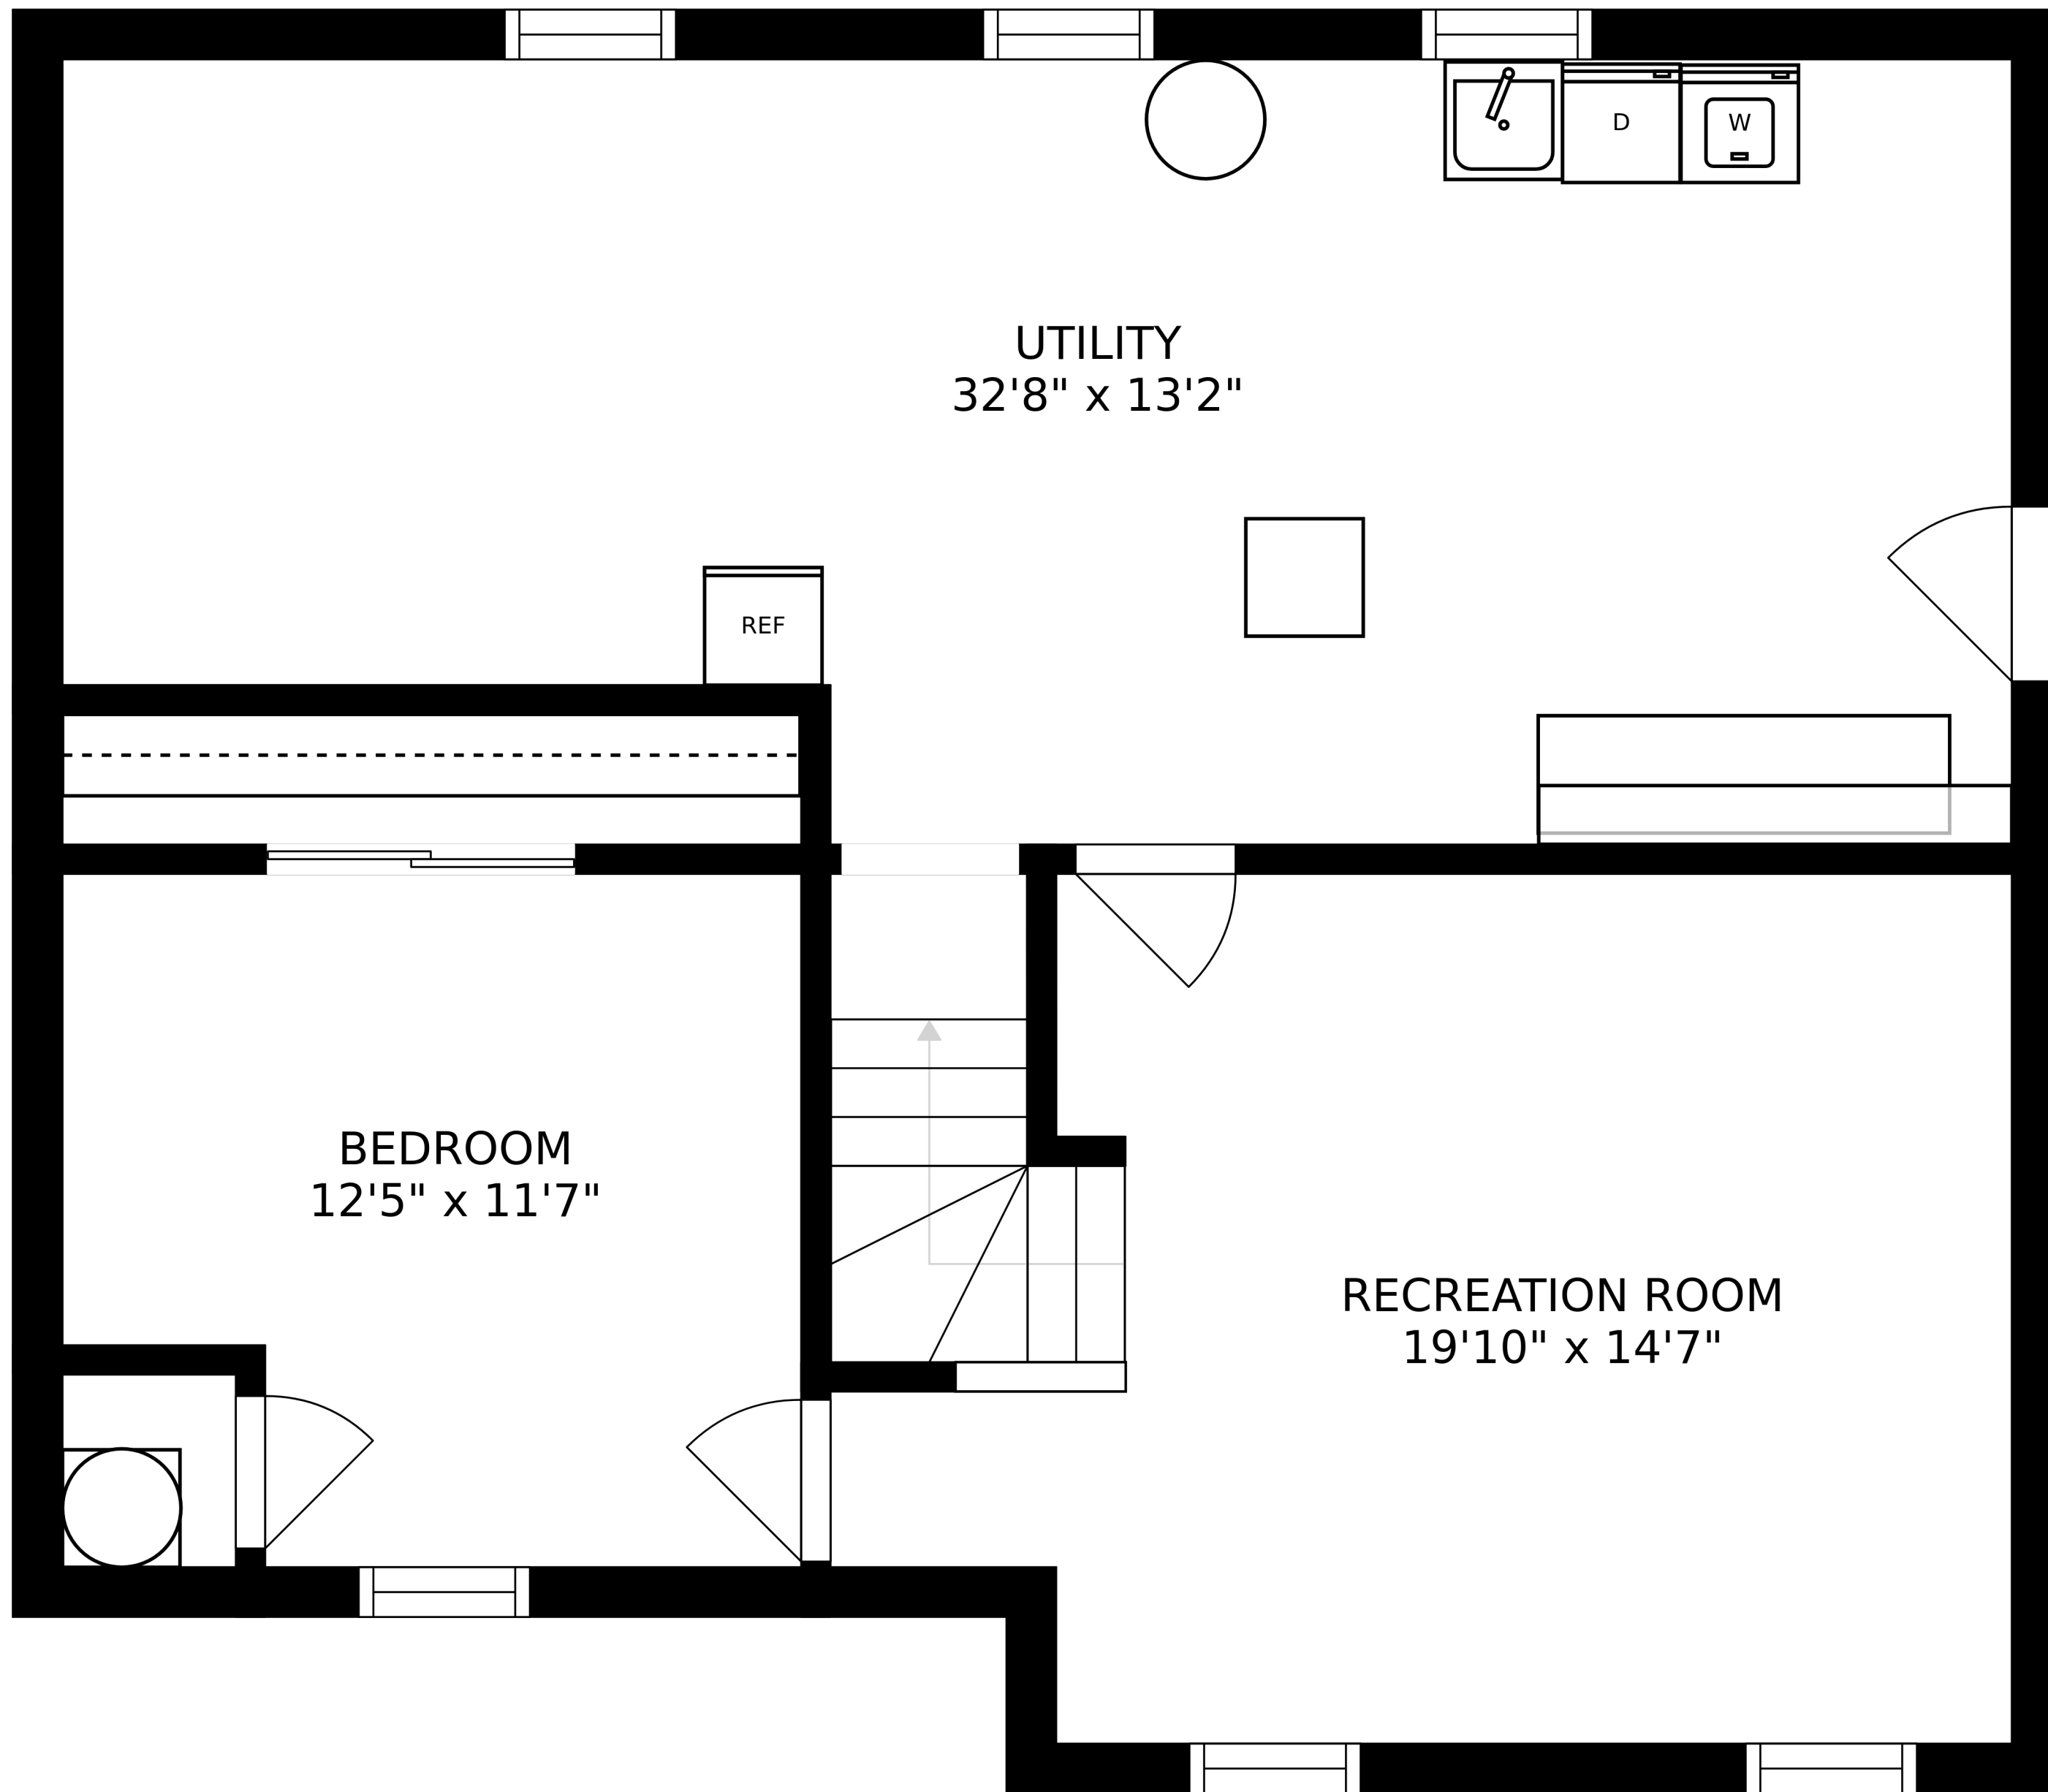

FLOOR 1

FLOOR 2

SIZES AND DIMENSIONS ARE APPROXIMATE, ACTUAL MAY VARY.

UTILITY
32'8" x 13'2"

BEDROOM
12'5" x 11'7"

RECREATION ROOM
19'10" x 14'7"