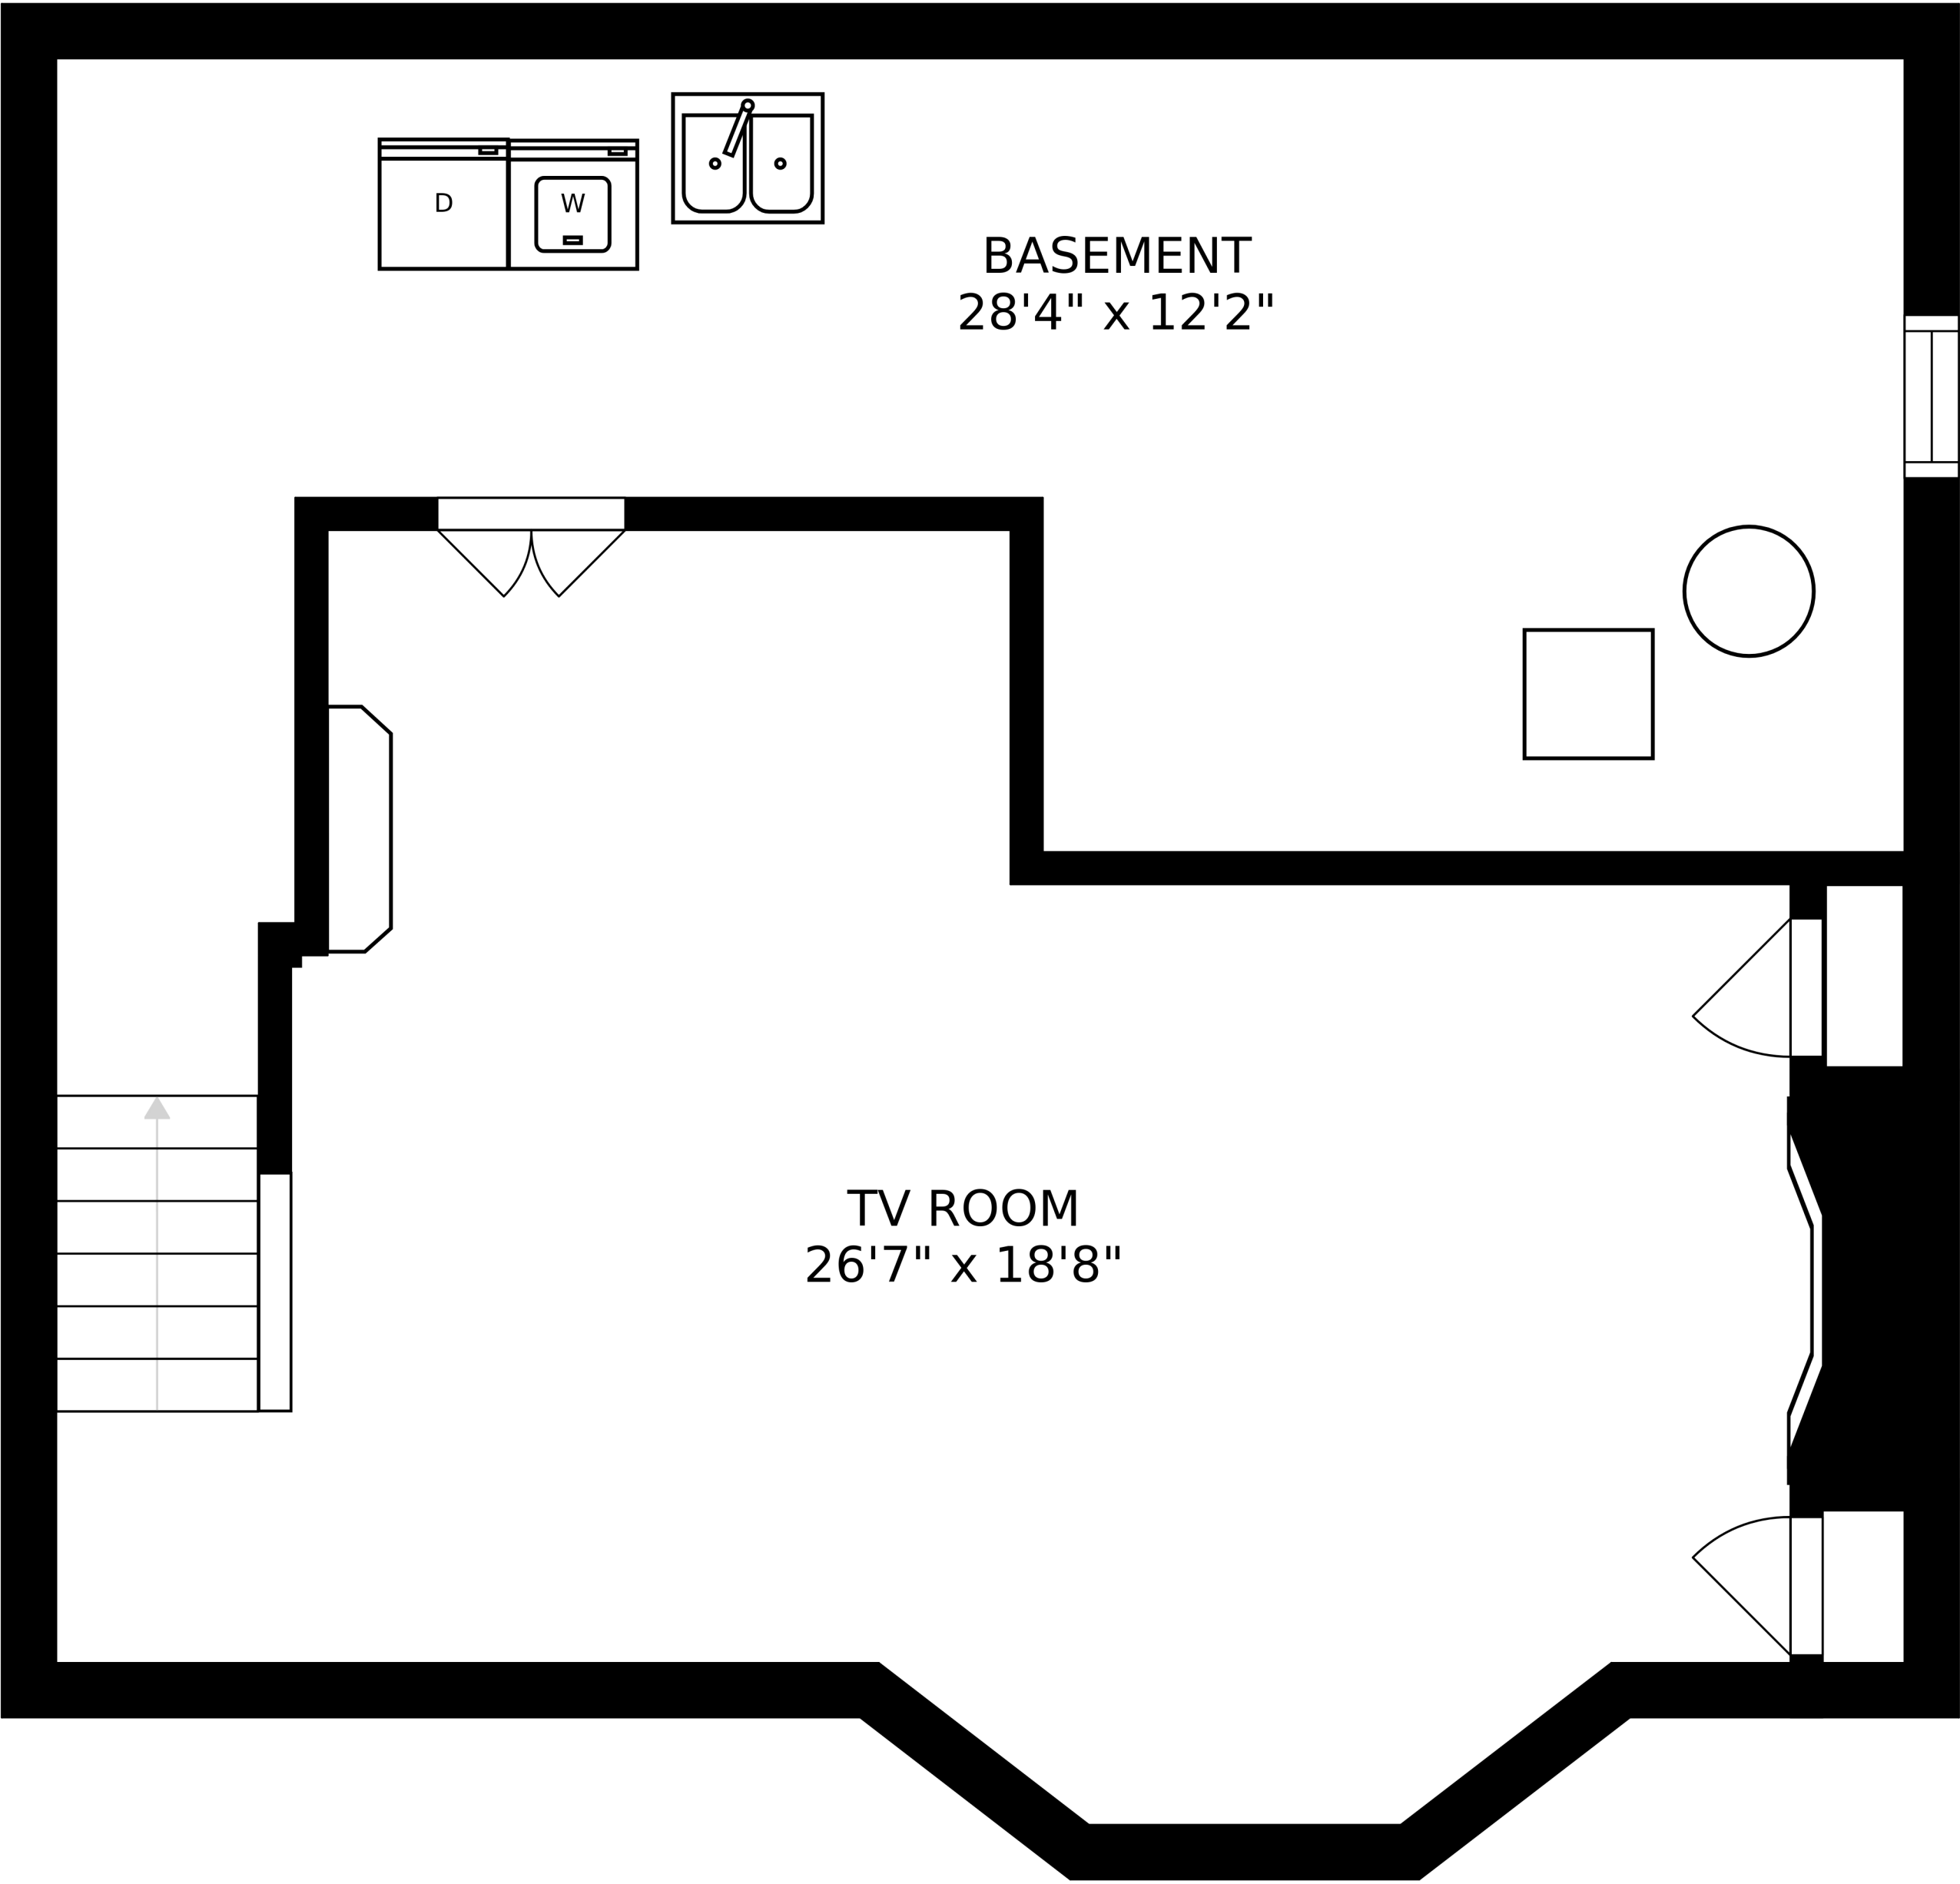

SIZES AND DIMENSIONS ARE APPROXIMATE, ACTUAL MAY VARY.

SIZES AND DIMENSIONS ARE APPROXIMATE, ACTUAL MAY VARY.

SIZES AND DIMENSIONS ARE APPROXIMATE, ACTUAL MAY VARY.

BASEMENT
28'4" x 12'2"

TV ROOM
26'7" x 18'8"