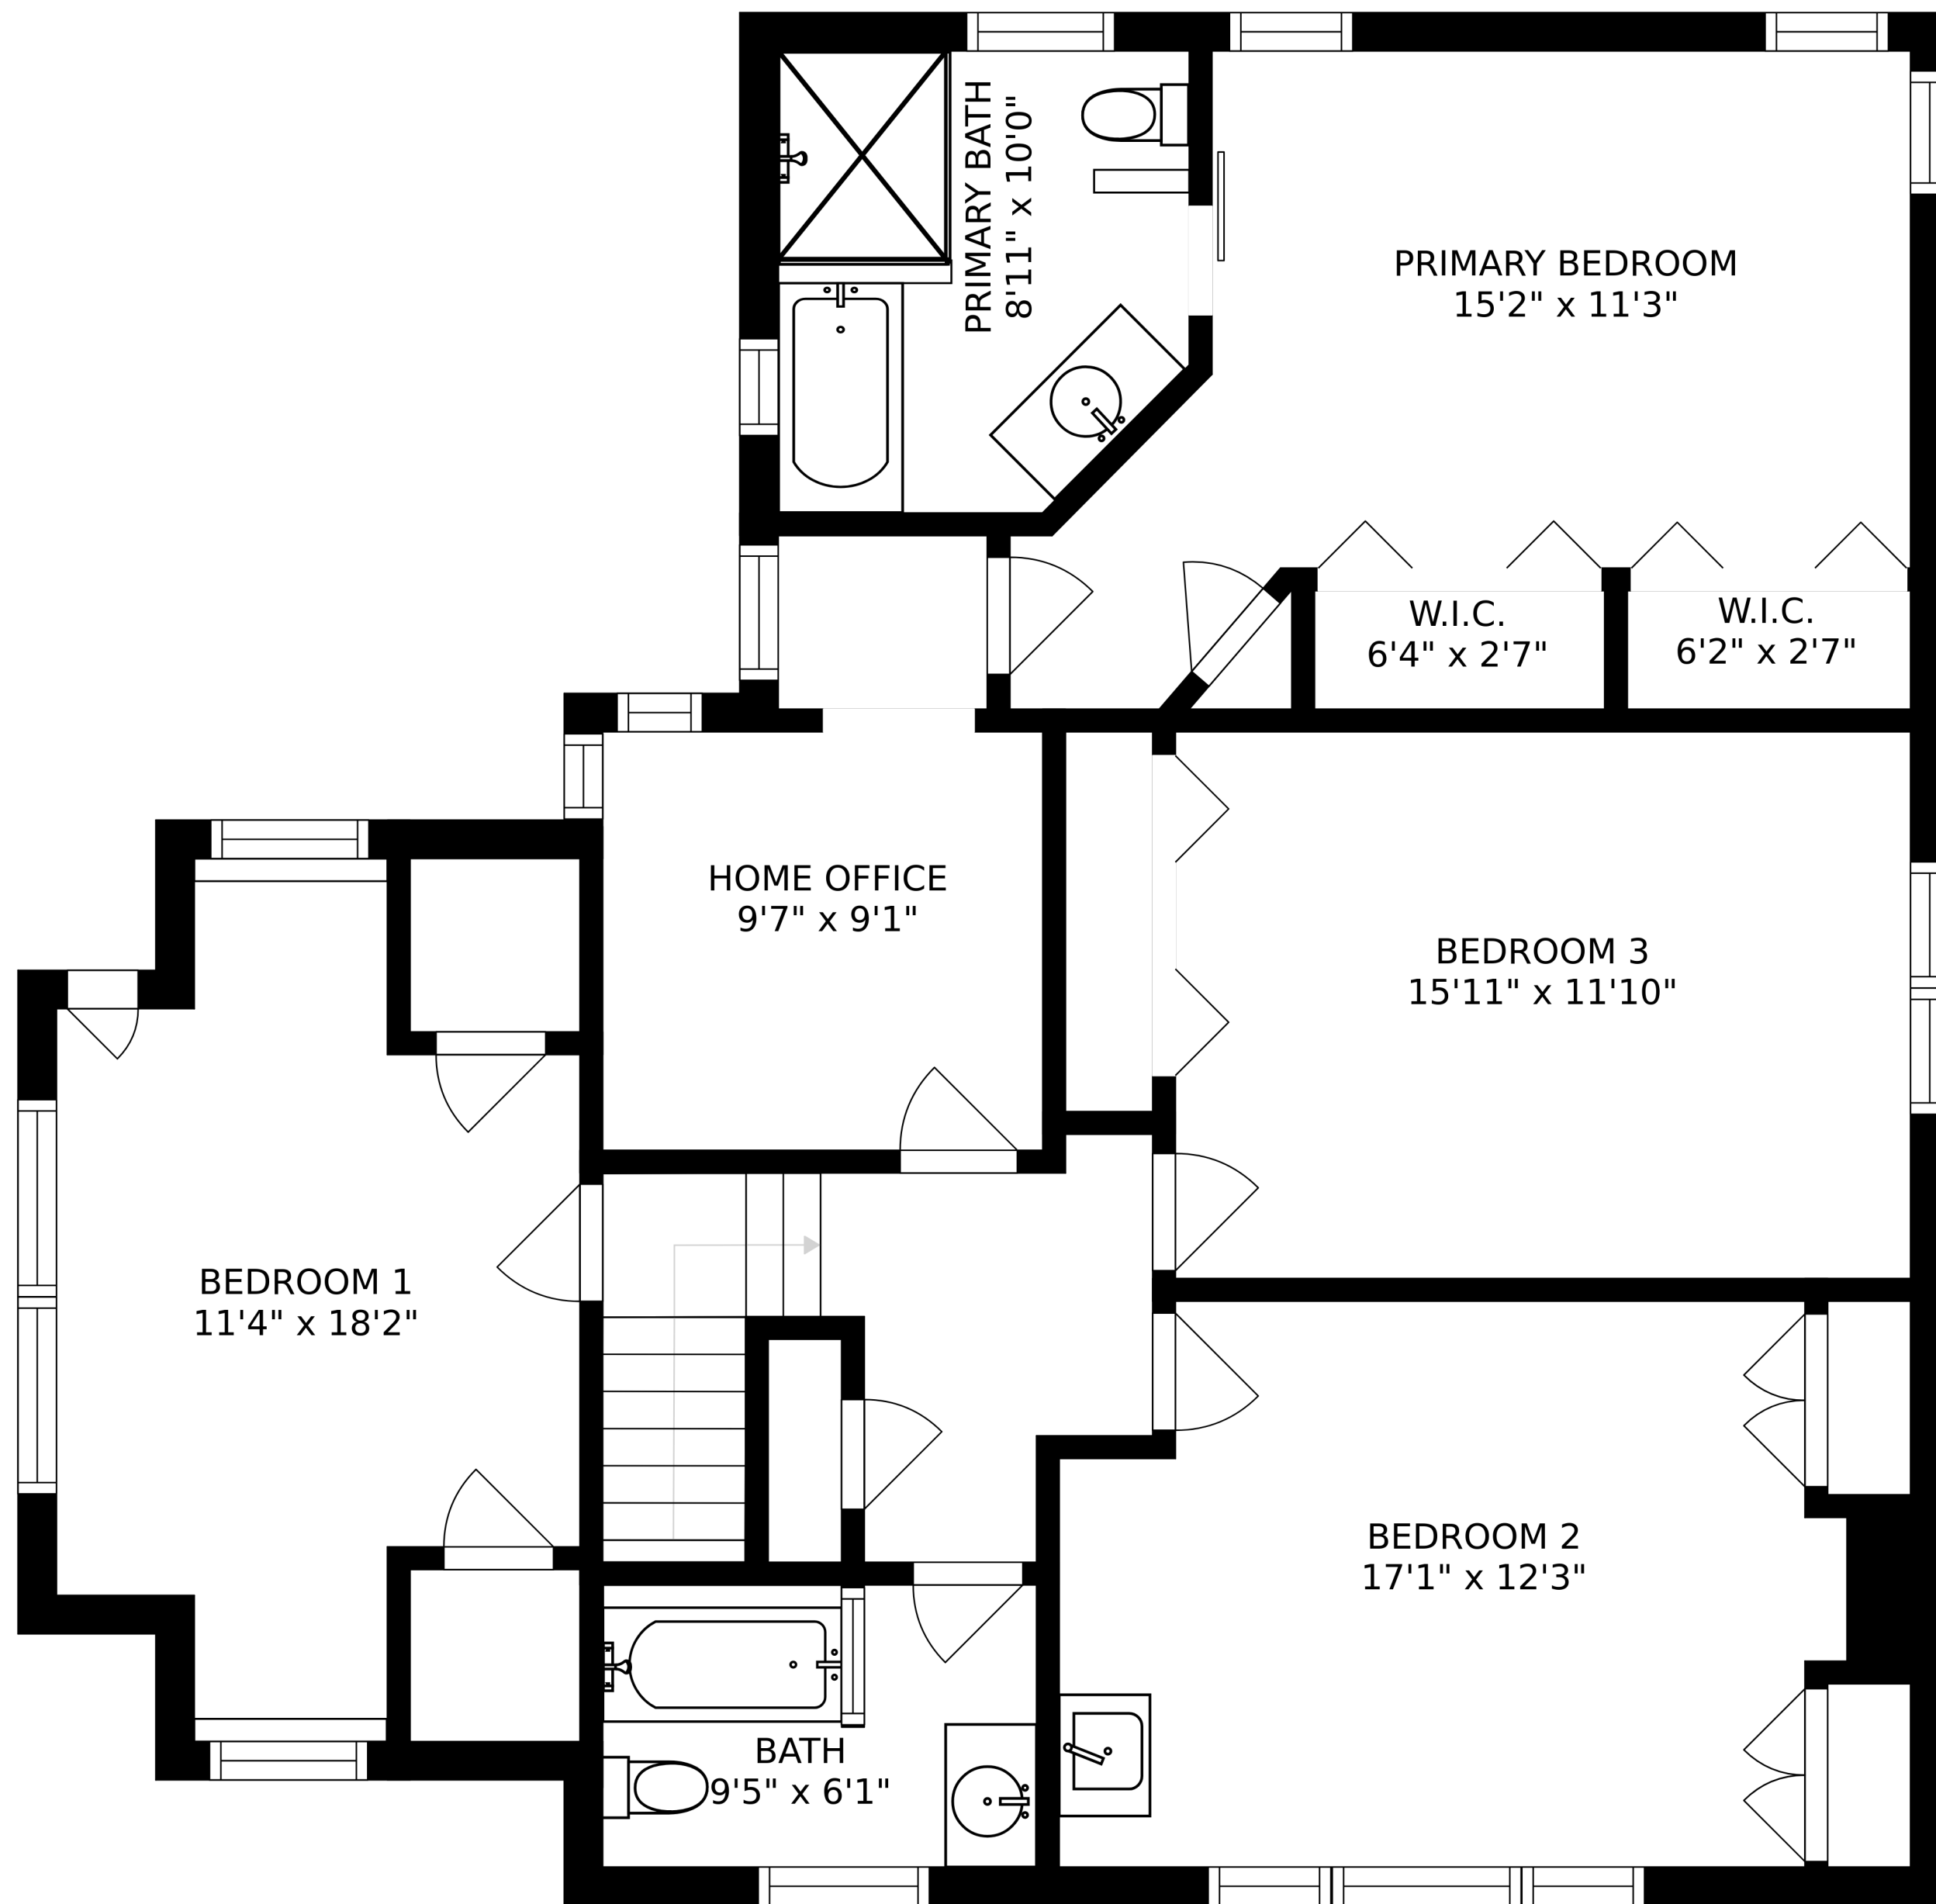

SIZES AND DIMENSIONS ARE APPROXIMATE, ACTUAL MAY VARY.

SIZES AND DIMENSIONS ARE APPROXIMATE, ACTUAL MAY VARY.

SIZES AND DIMENSIONS ARE APPROXIMATE, ACTUAL MAY VARY.

BASEMENT
28'4" x 12'2"

TV ROOM
26'7" x 18'8"