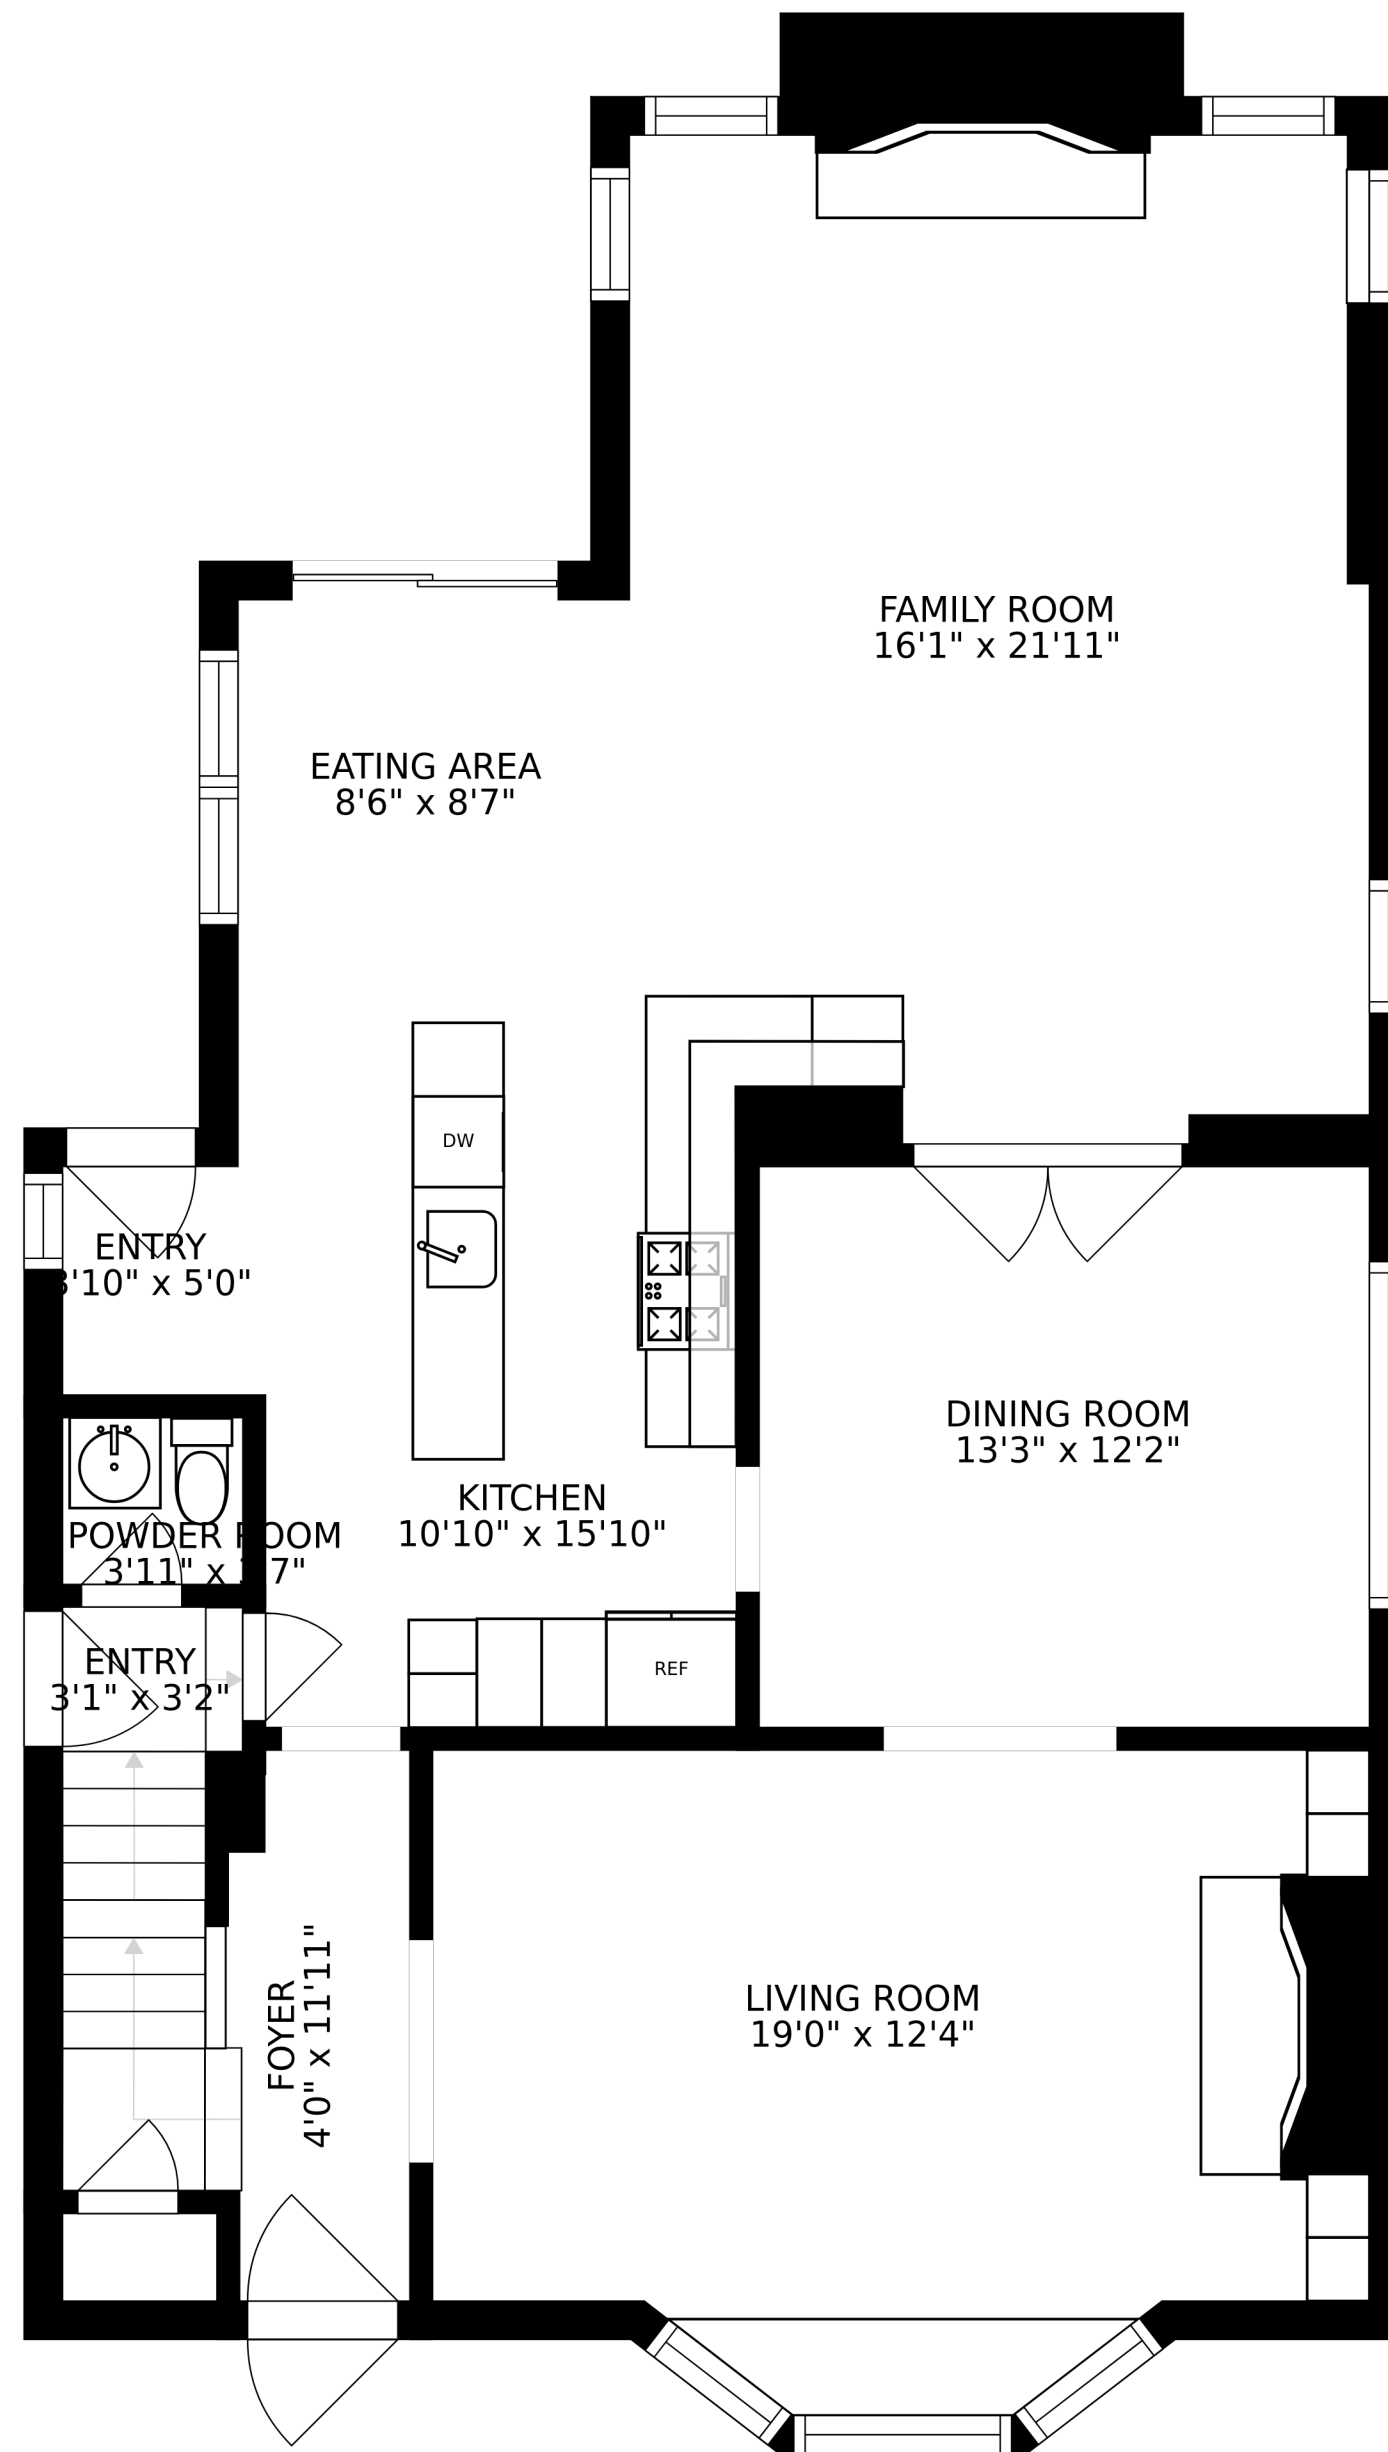

SIZES AND DIMENSIONS ARE APPROXIMATE, ACTUAL MAY VARY.

SIZES AND DIMENSIONS ARE APPROXIMATE, ACTUAL MAY VARY.

SIZES AND DIMENSIONS ARE APPROXIMATE, ACTUAL MAY VARY.

BASEMENT
28'4" x 12'2"

TV ROOM
26'7" x 18'8"