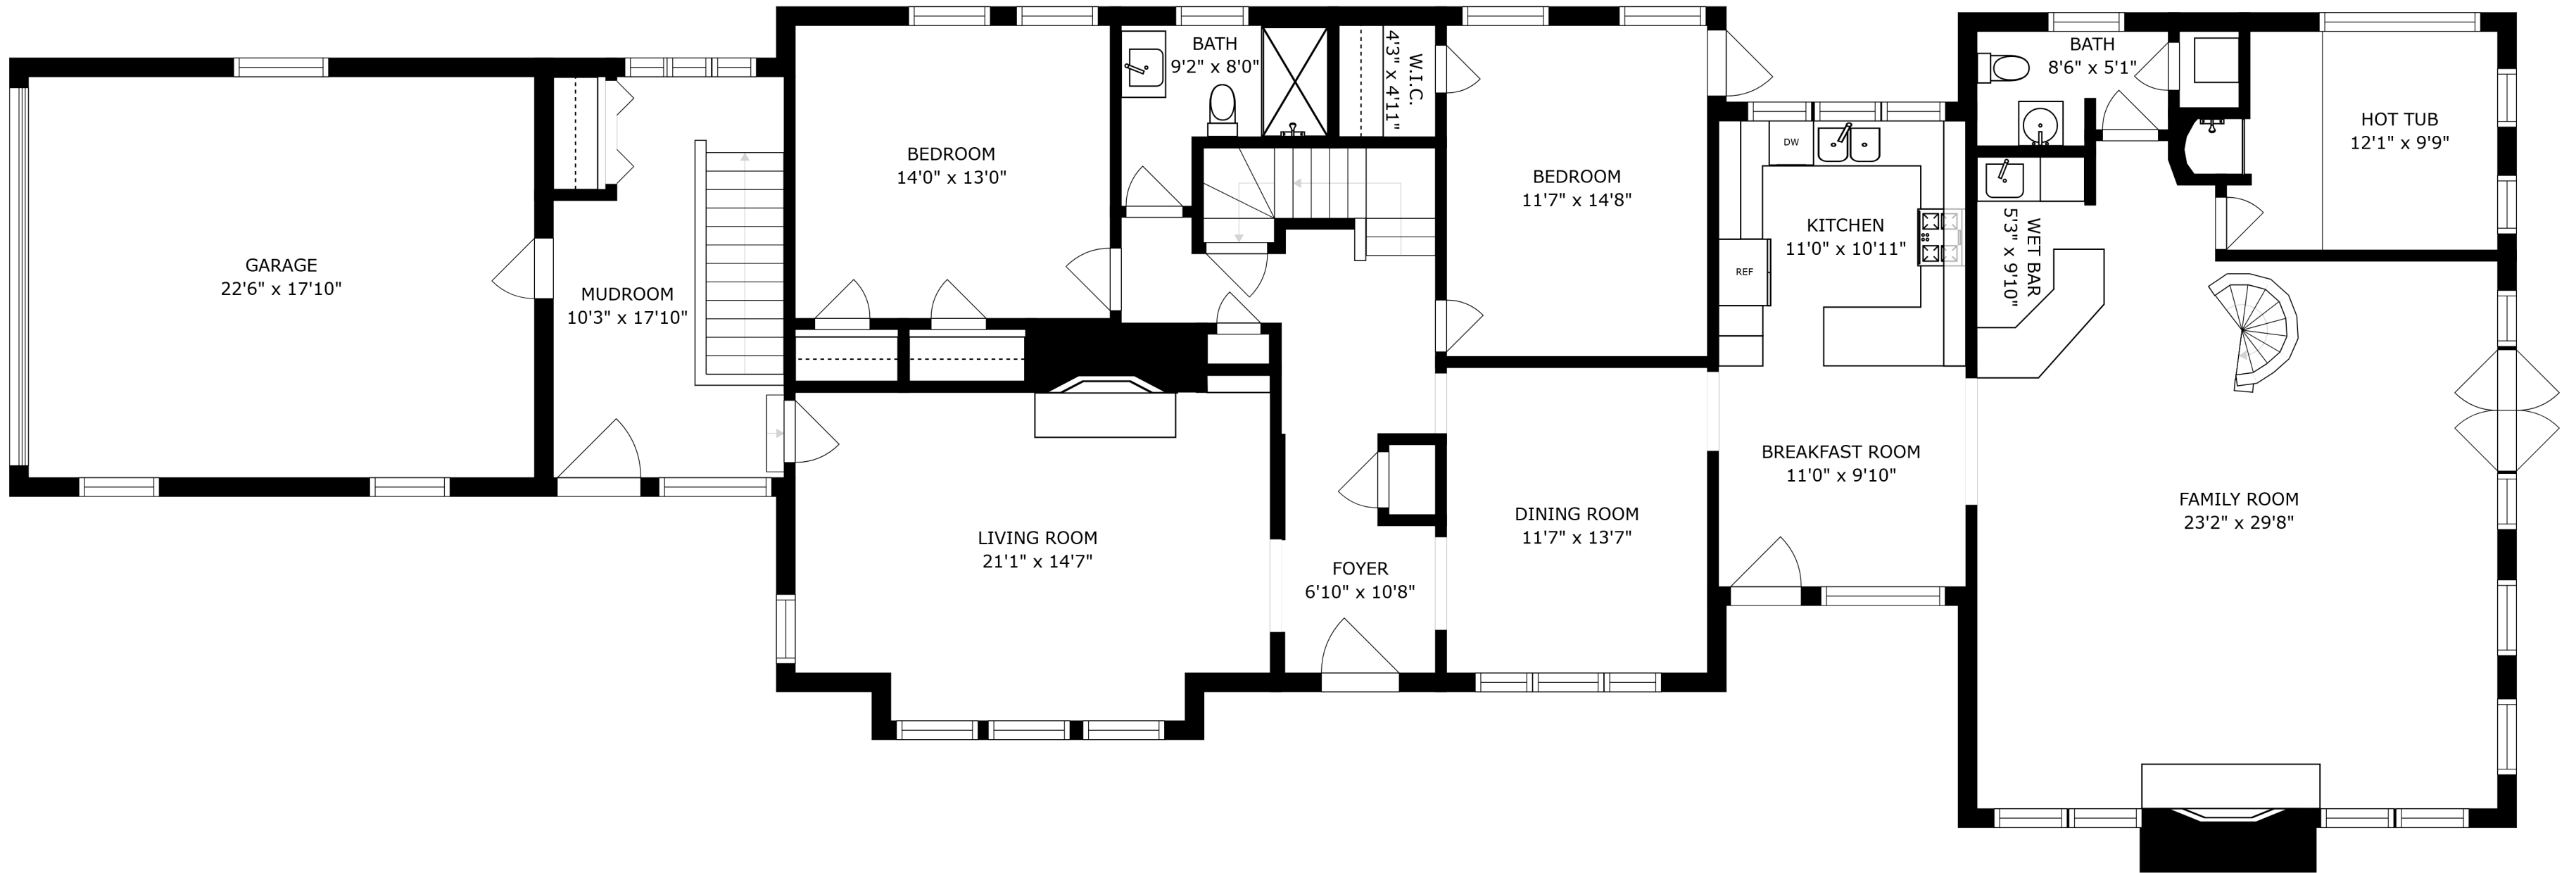

FLOOR 3

FLOOR 1

FLOOR 2

SIZES AND DIMENSIONS ARE APPROXIMATE, ACTUAL MAY VARY.

SIZES AND DIMENSIONS ARE APPROXIMATE, ACTUAL MAY VARY.

SIZES AND DIMENSIONS ARE APPROXIMATE, ACTUAL MAY VARY.

STORAGE/UTILITIES
39'3" x 15'3"

LAUNDRY ROOM
10'5" x 10'8"

WET BAR
10'9" x 7'1"

RECREATION ROOM
39'3" x 20'2"