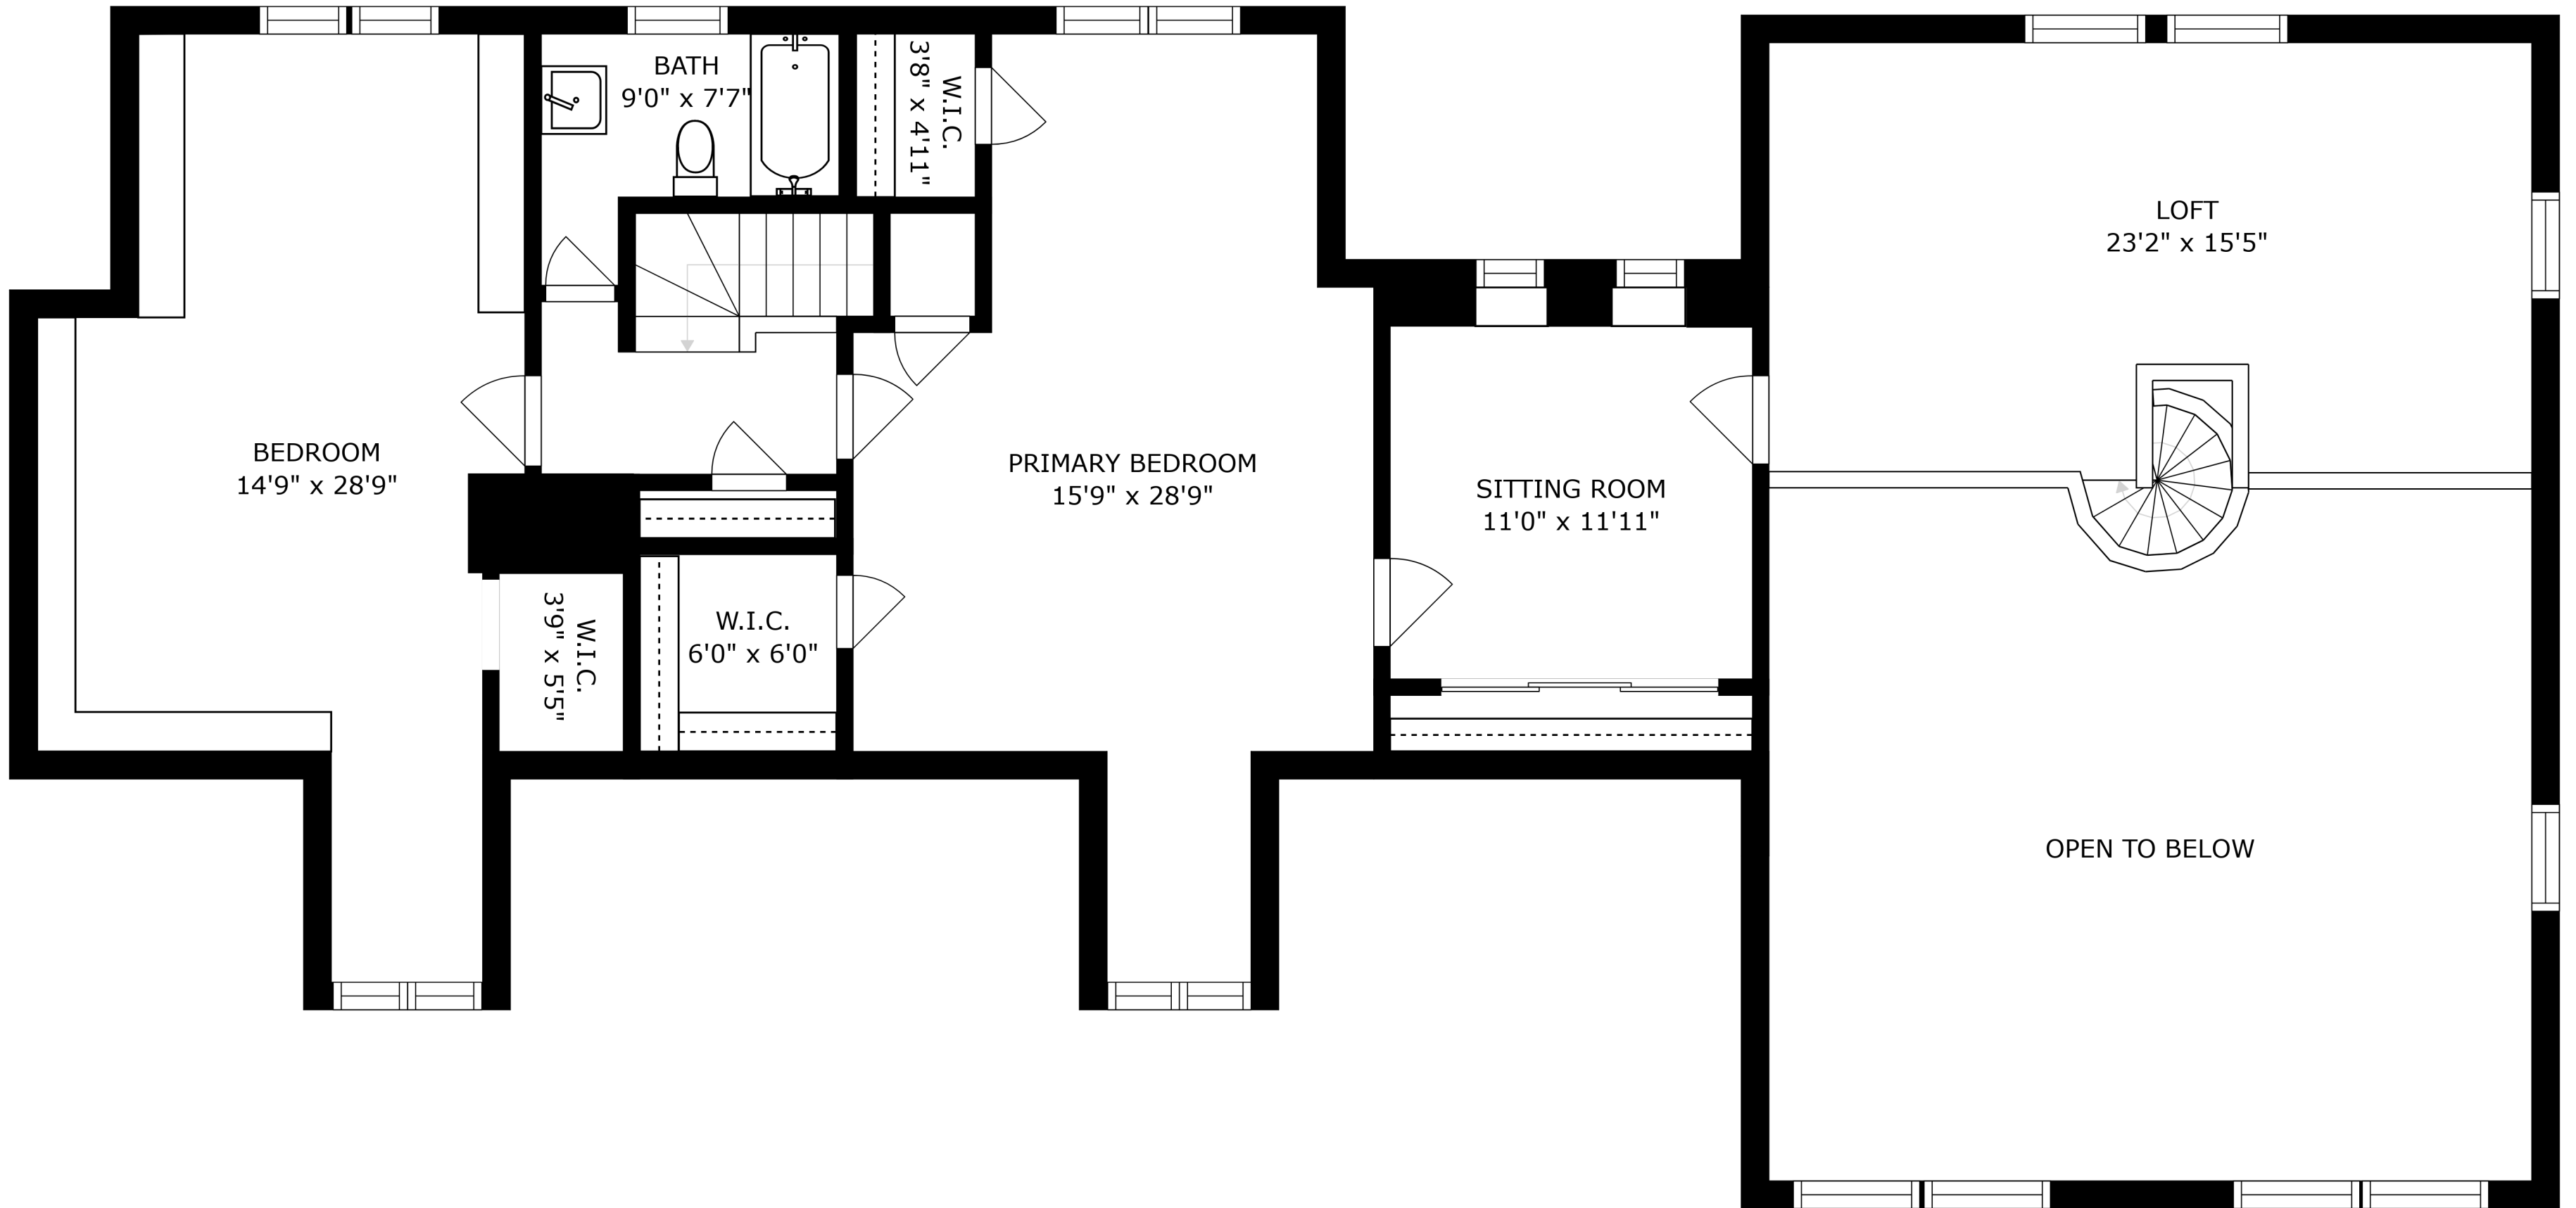

FLOOR 3

FLOOR 1

FLOOR 2

SIZES AND DIMENSIONS ARE APPROXIMATE, ACTUAL MAY VARY.

SIZES AND DIMENSIONS ARE APPROXIMATE, ACTUAL MAY VARY.

SIZES AND DIMENSIONS ARE APPROXIMATE, ACTUAL MAY VARY.

STORAGE/UTILITIES
39'3" x 15'3"

LAUNDRY ROOM
10'5" x 10'8"

WET BAR
10'9" x 7'1"

RECREATION ROOM
39'3" x 20'2"