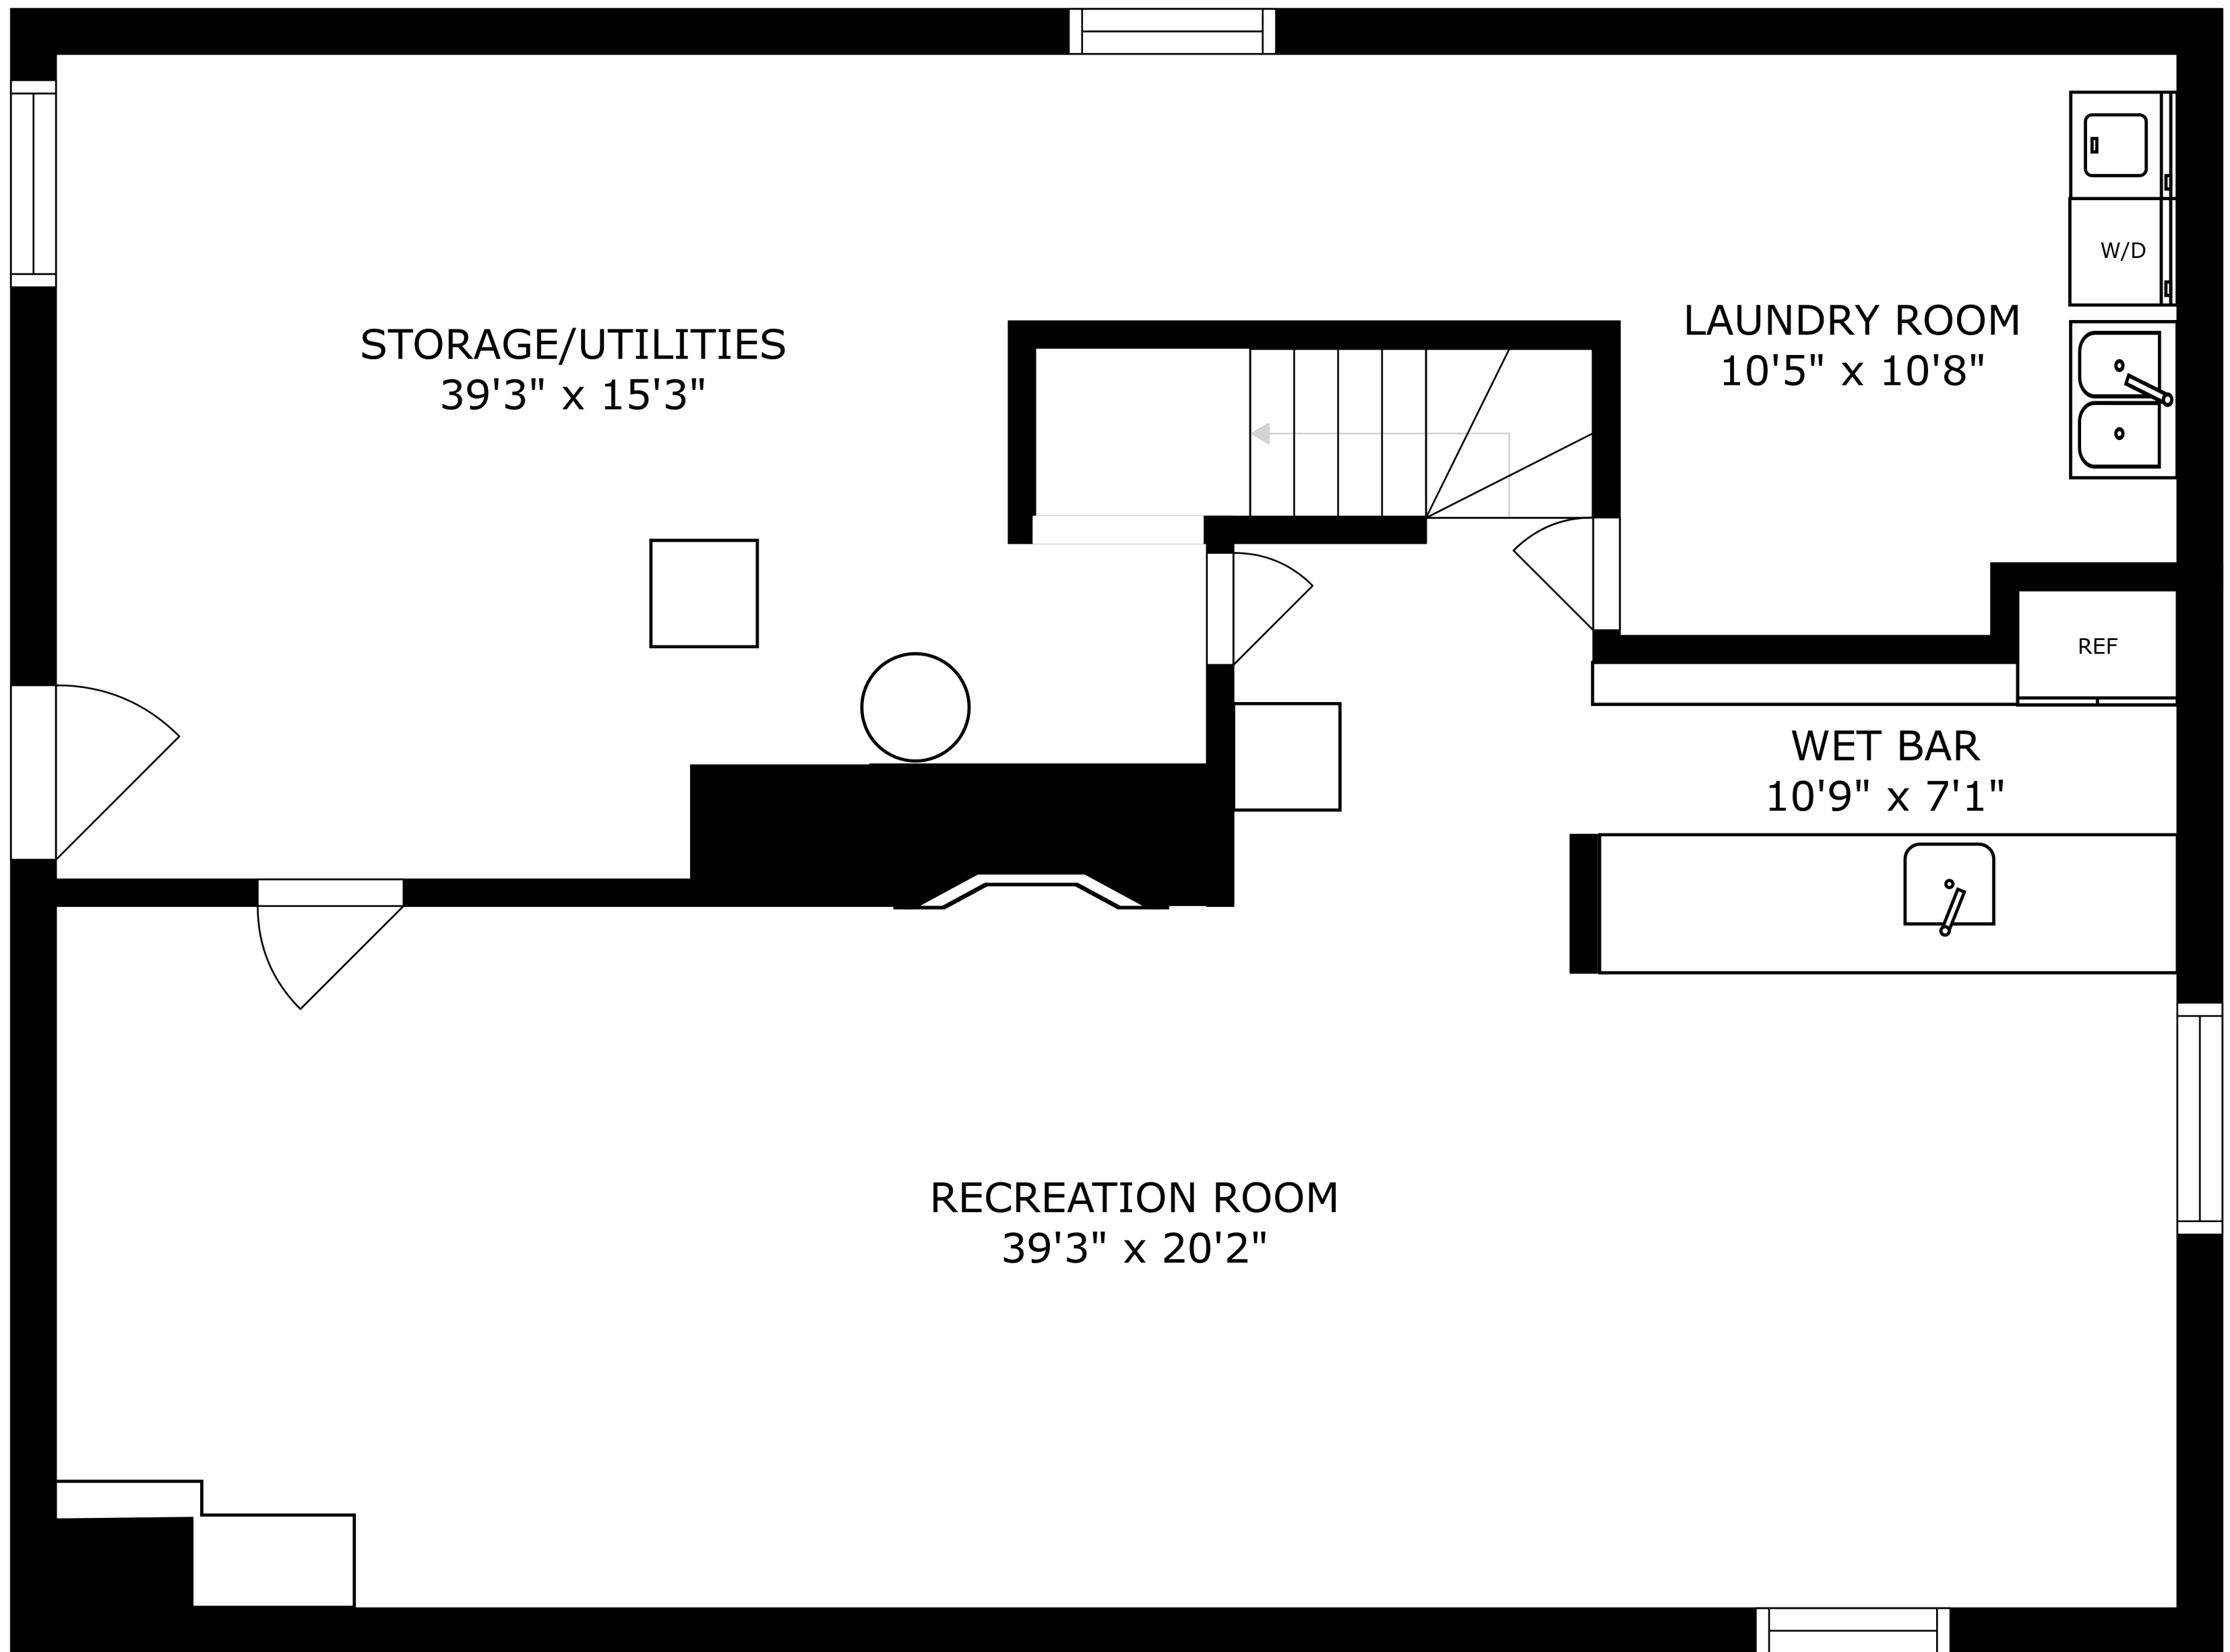

FLOOR 3

FLOOR 1

FLOOR 2

SIZES AND DIMENSIONS ARE APPROXIMATE, ACTUAL MAY VARY.

SIZES AND DIMENSIONS ARE APPROXIMATE, ACTUAL MAY VARY.

SIZES AND DIMENSIONS ARE APPROXIMATE, ACTUAL MAY VARY.

STORAGE/UTILITIES
39'3" x 15'3"

LAUNDRY ROOM
10'5" x 10'8"

WET BAR
10'9" x 7'1"

RECREATION ROOM
39'3" x 20'2"