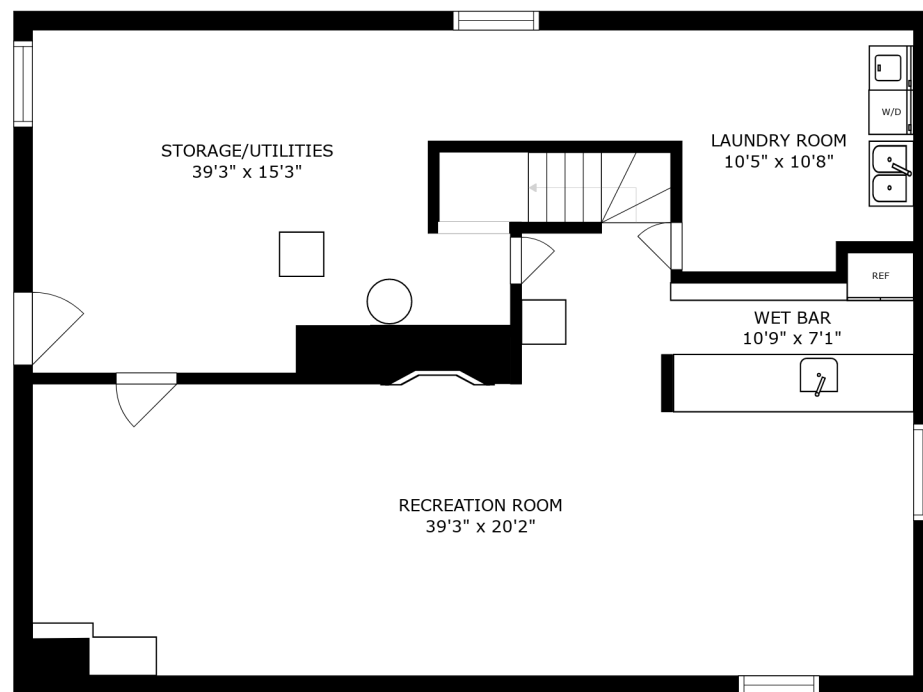

FLOOR 3

FLOOR 1

FLOOR 2

SIZES AND DIMENSIONS ARE APPROXIMATE, ACTUAL MAY VARY.

SIZES AND DIMENSIONS ARE APPROXIMATE, ACTUAL MAY VARY.

SIZES AND DIMENSIONS ARE APPROXIMATE, ACTUAL MAY VARY.

STORAGE/UTILITIES
39'3" x 15'3"

LAUNDRY ROOM
10'5" x 10'8"

WET BAR
10'9" x 7'1"

RECREATION ROOM
39'3" x 20'2"