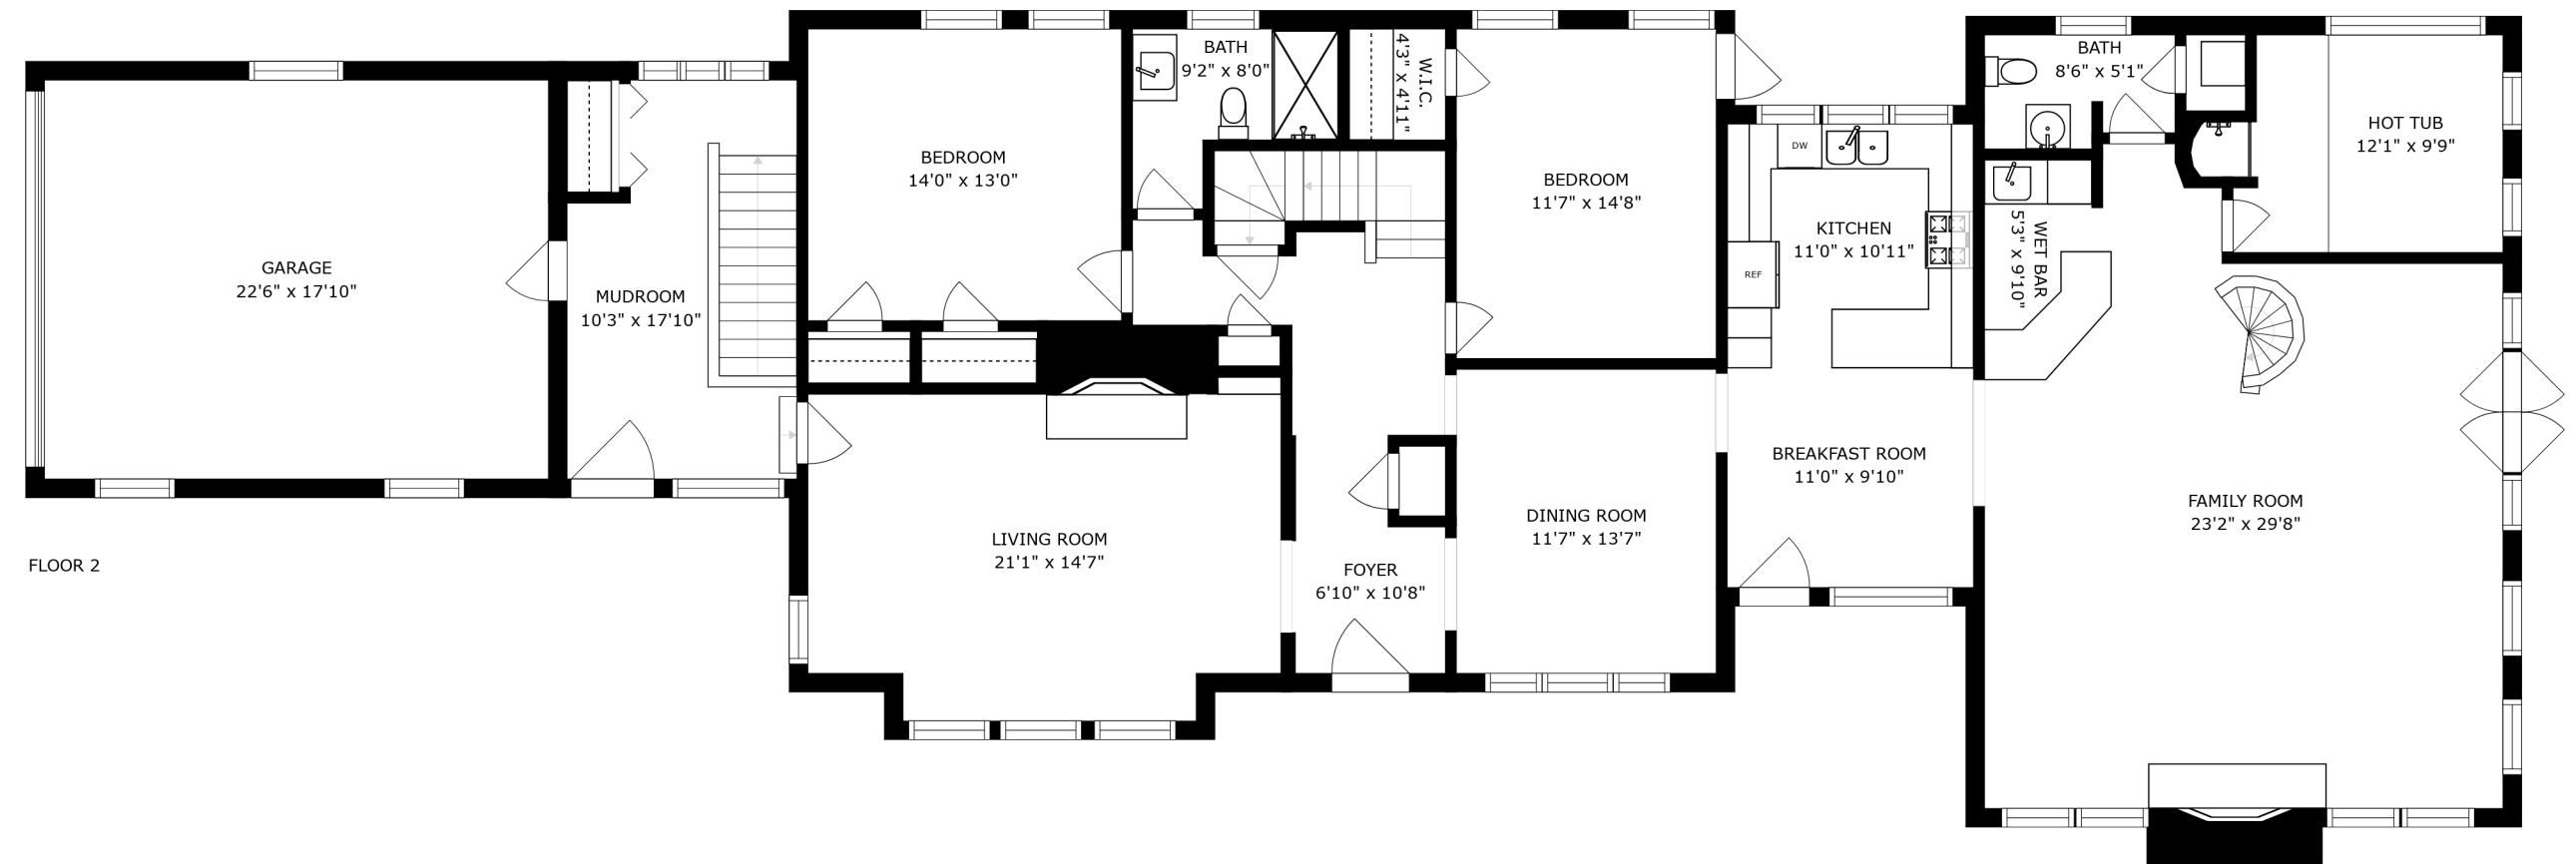

FLOOR 3

FLOOR 1

FLOOR 2

SIZES AND DIMENSIONS ARE APPROXIMATE, ACTUAL MAY VARY.

SIZES AND DIMENSIONS ARE APPROXIMATE, ACTUAL MAY VARY.

SIZES AND DIMENSIONS ARE APPROXIMATE, ACTUAL MAY VARY.

STORAGE/UTILITIES
39'3" x 15'3"

LAUNDRY ROOM
10'5" x 10'8"

WET BAR
10'9" x 7'1"

RECREATION ROOM
39'3" x 20'2"