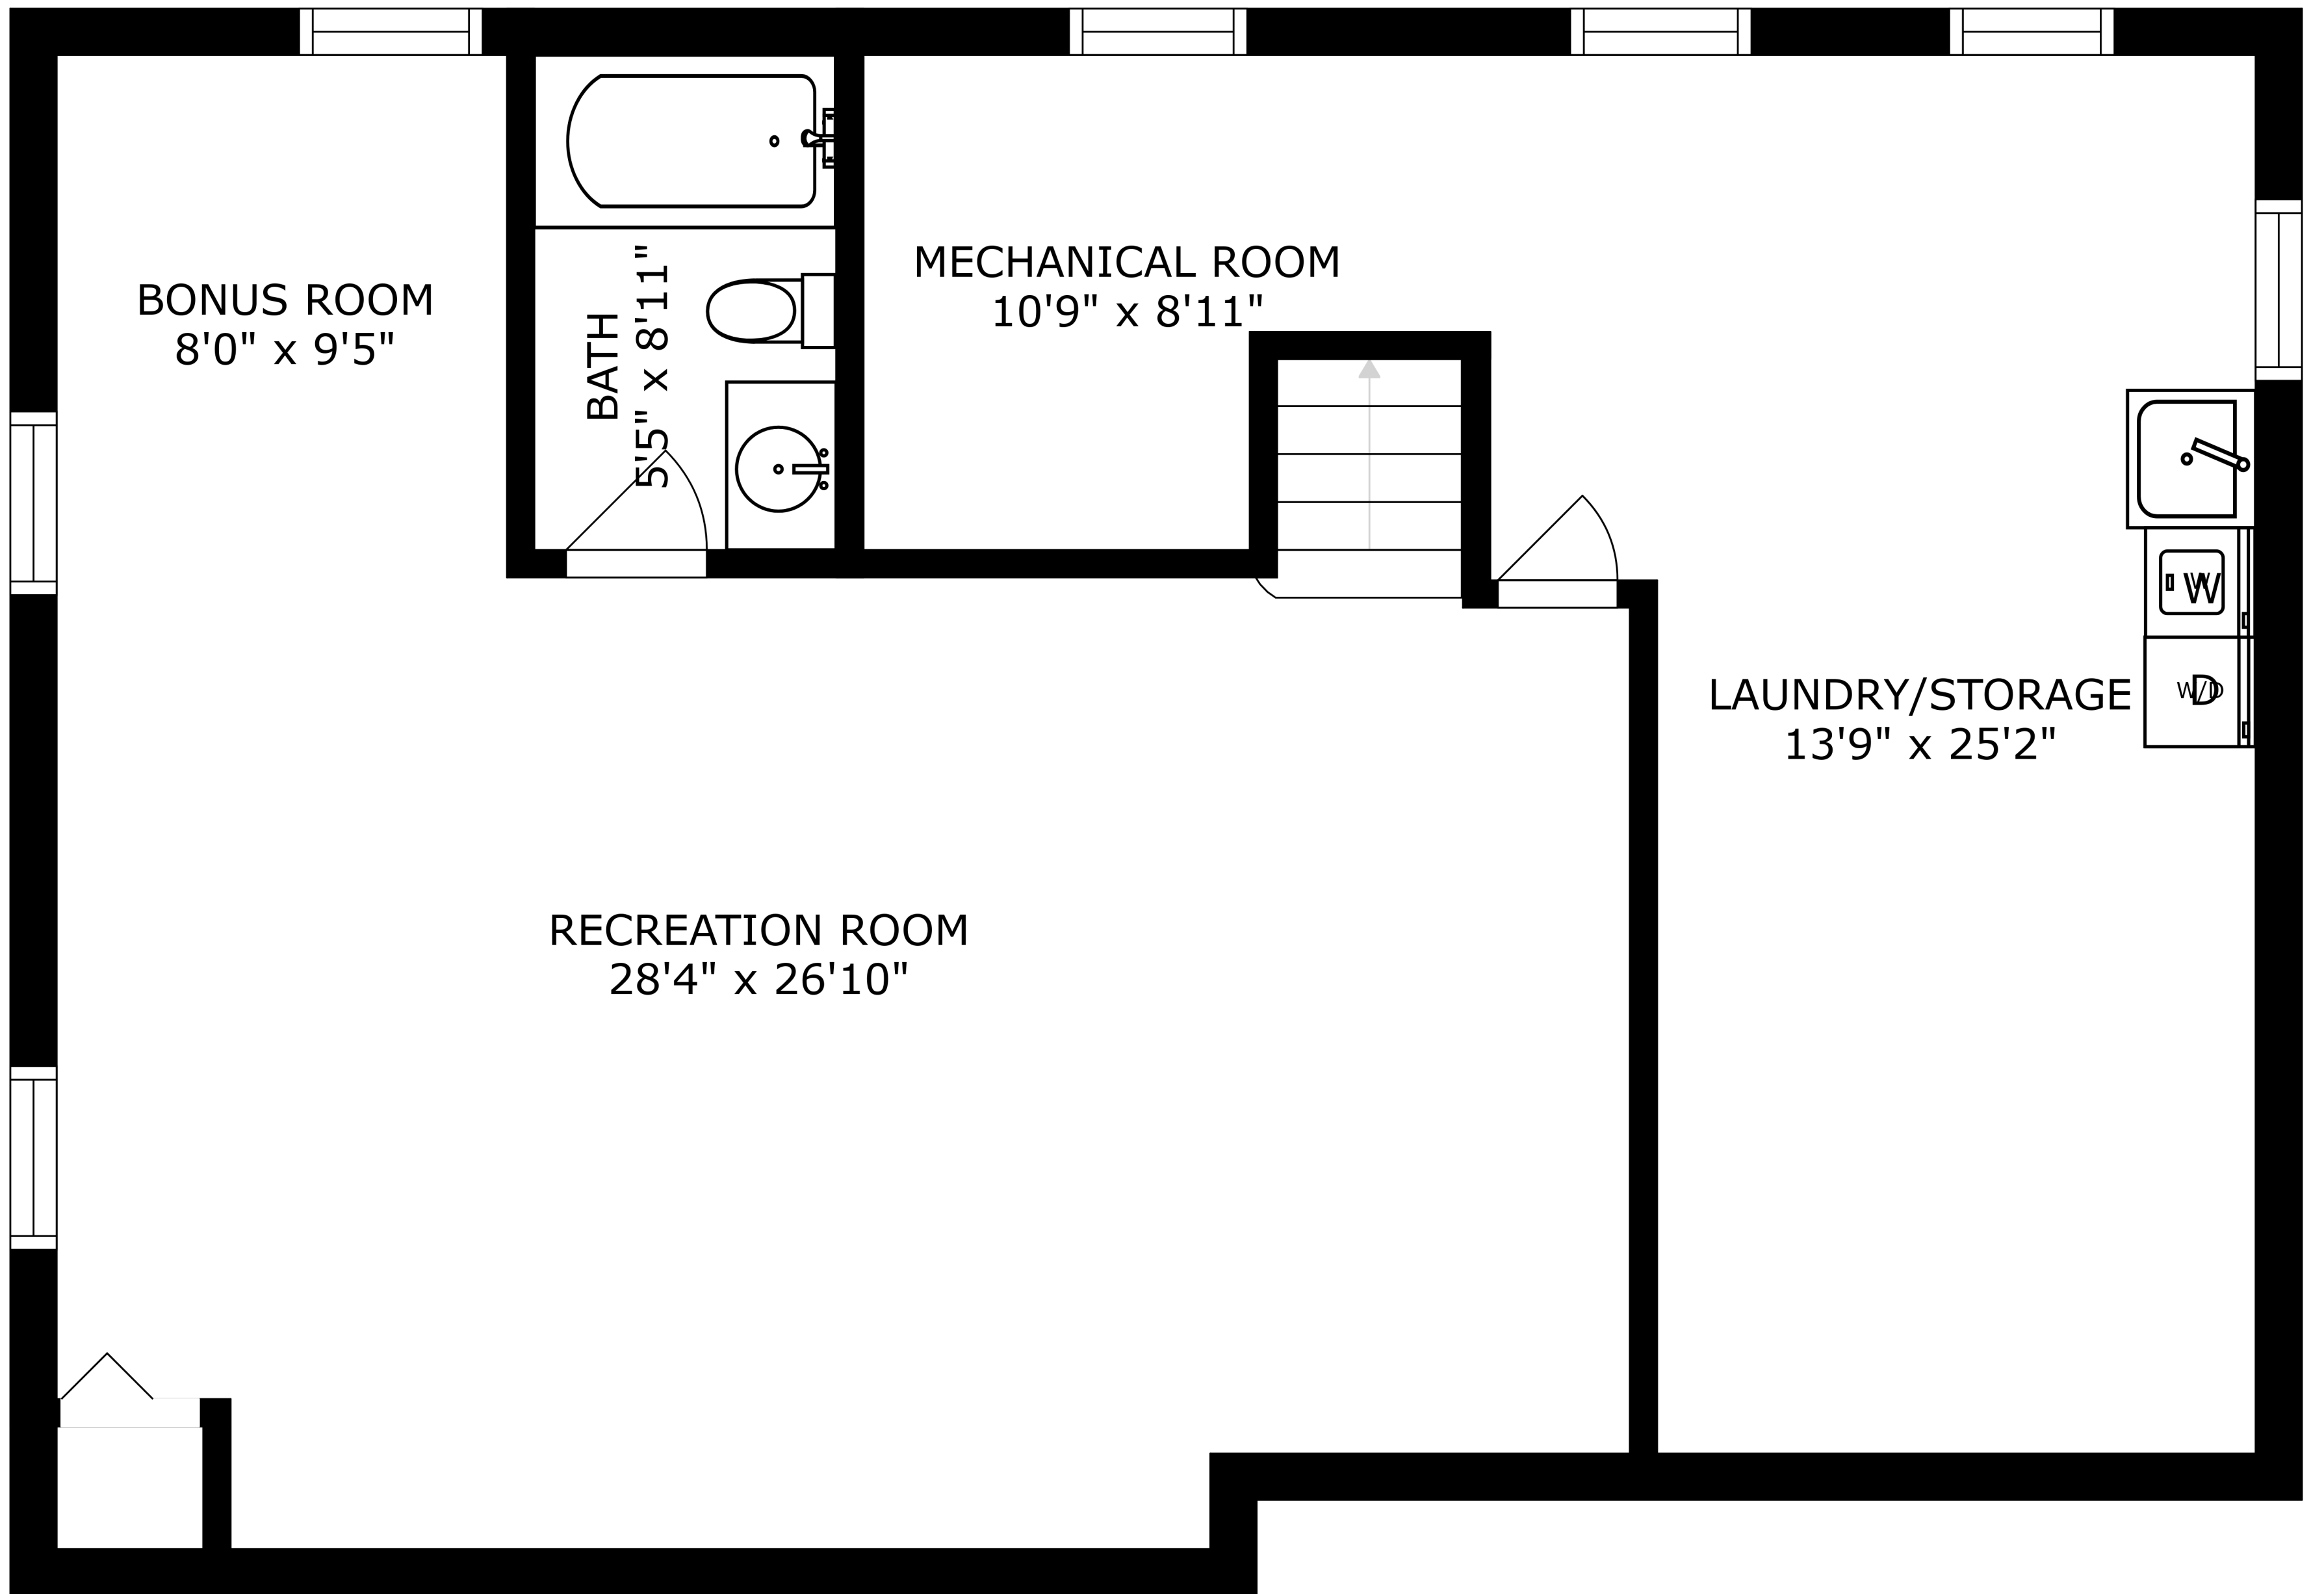

FLOOR 1

FLOOR 2

SIZES AND DIMENSIONS ARE APPROXIMATE, ACTUAL MAY VARY.

BONUS ROOM
8'0" x 9'5"

BATH
5'5" x 8'11"

MECHANICAL ROOM
10'9" x 8'11"

RECREATION ROOM
28'4" x 26'10"

LAUNDRY/STORAGE
13'9" x 25'2"