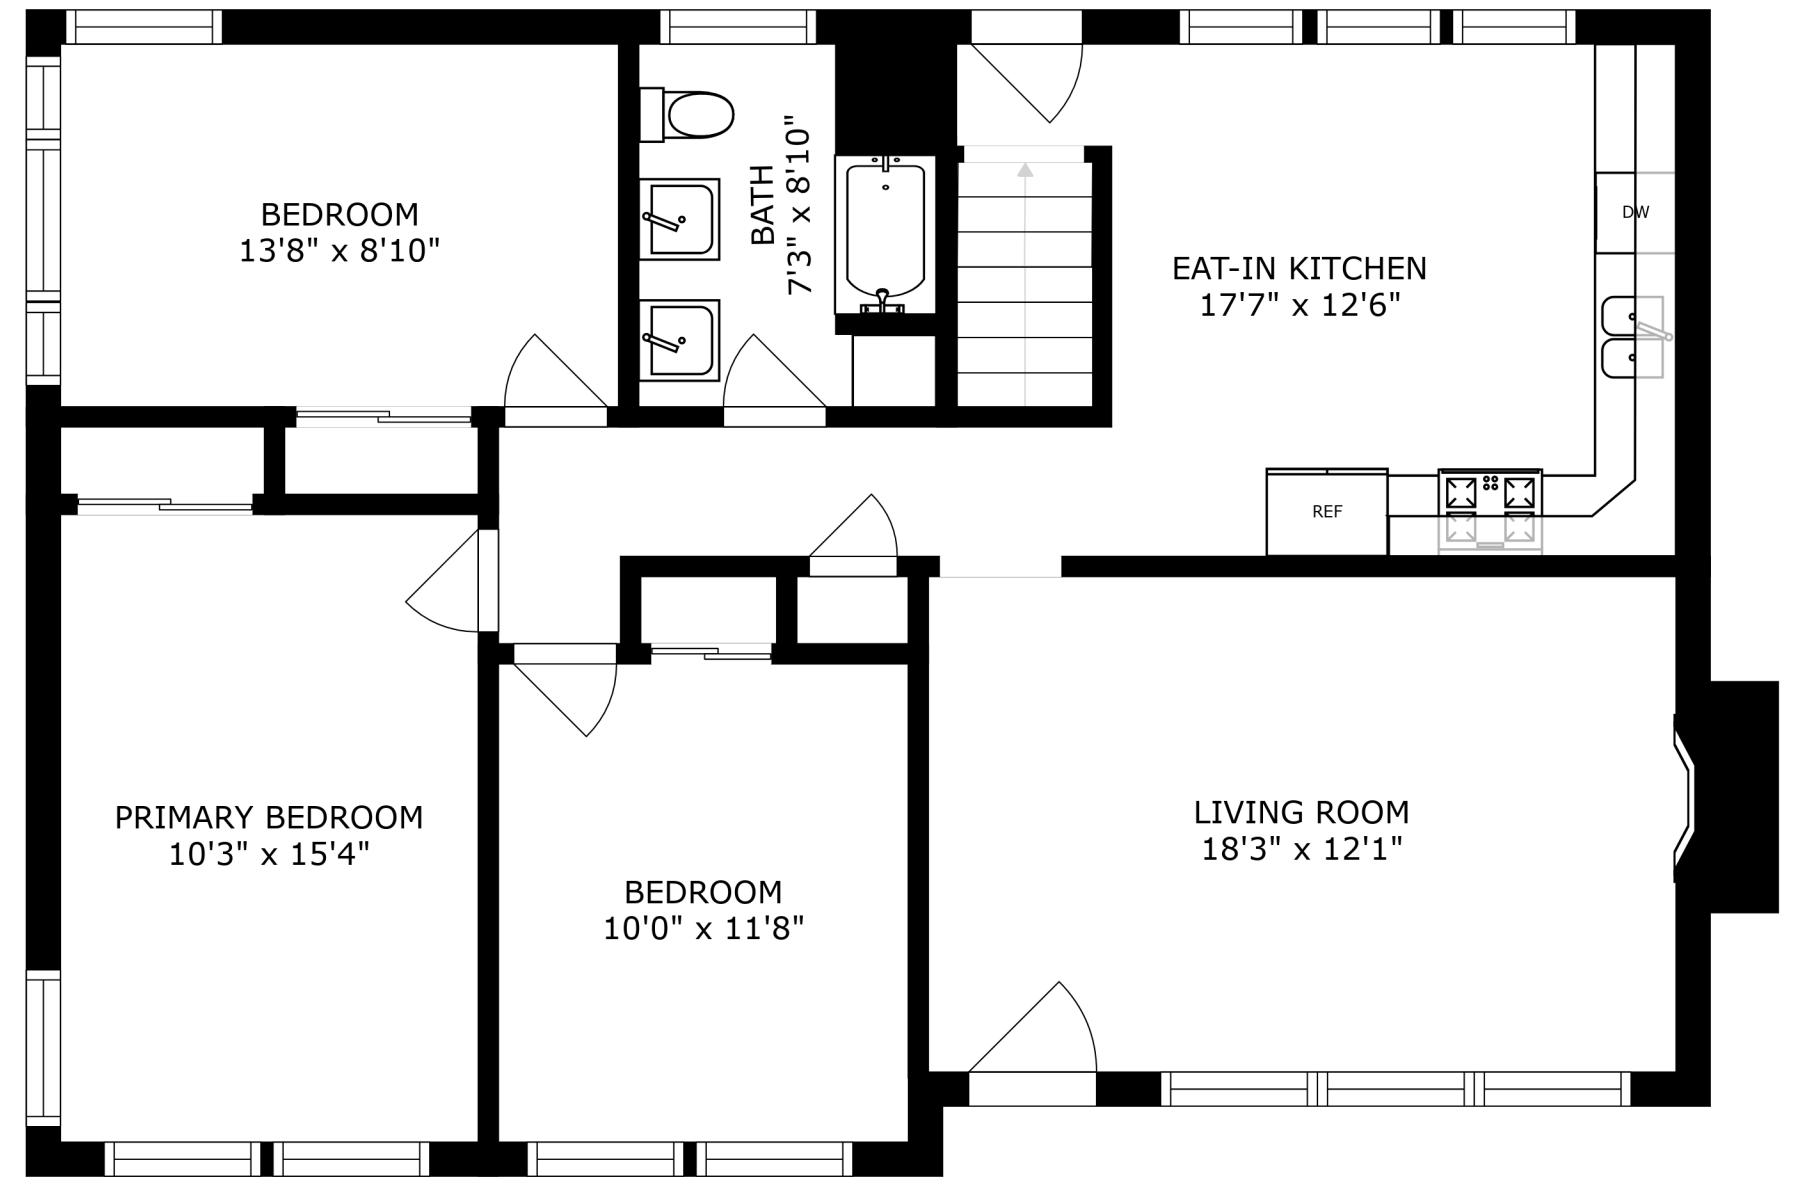

FLOOR 1

FLOOR 2

SIZES AND DIMENSIONS ARE APPROXIMATE, ACTUAL MAY VARY.

BONUS ROOM
8'0" x 9'5"

BATH
5'5" x 8'11"

MECHANICAL ROOM
10'9" x 8'11"

RECREATION ROOM
28'4" x 26'10"

LAUNDRY/STORAGE
13'9" x 25'2"