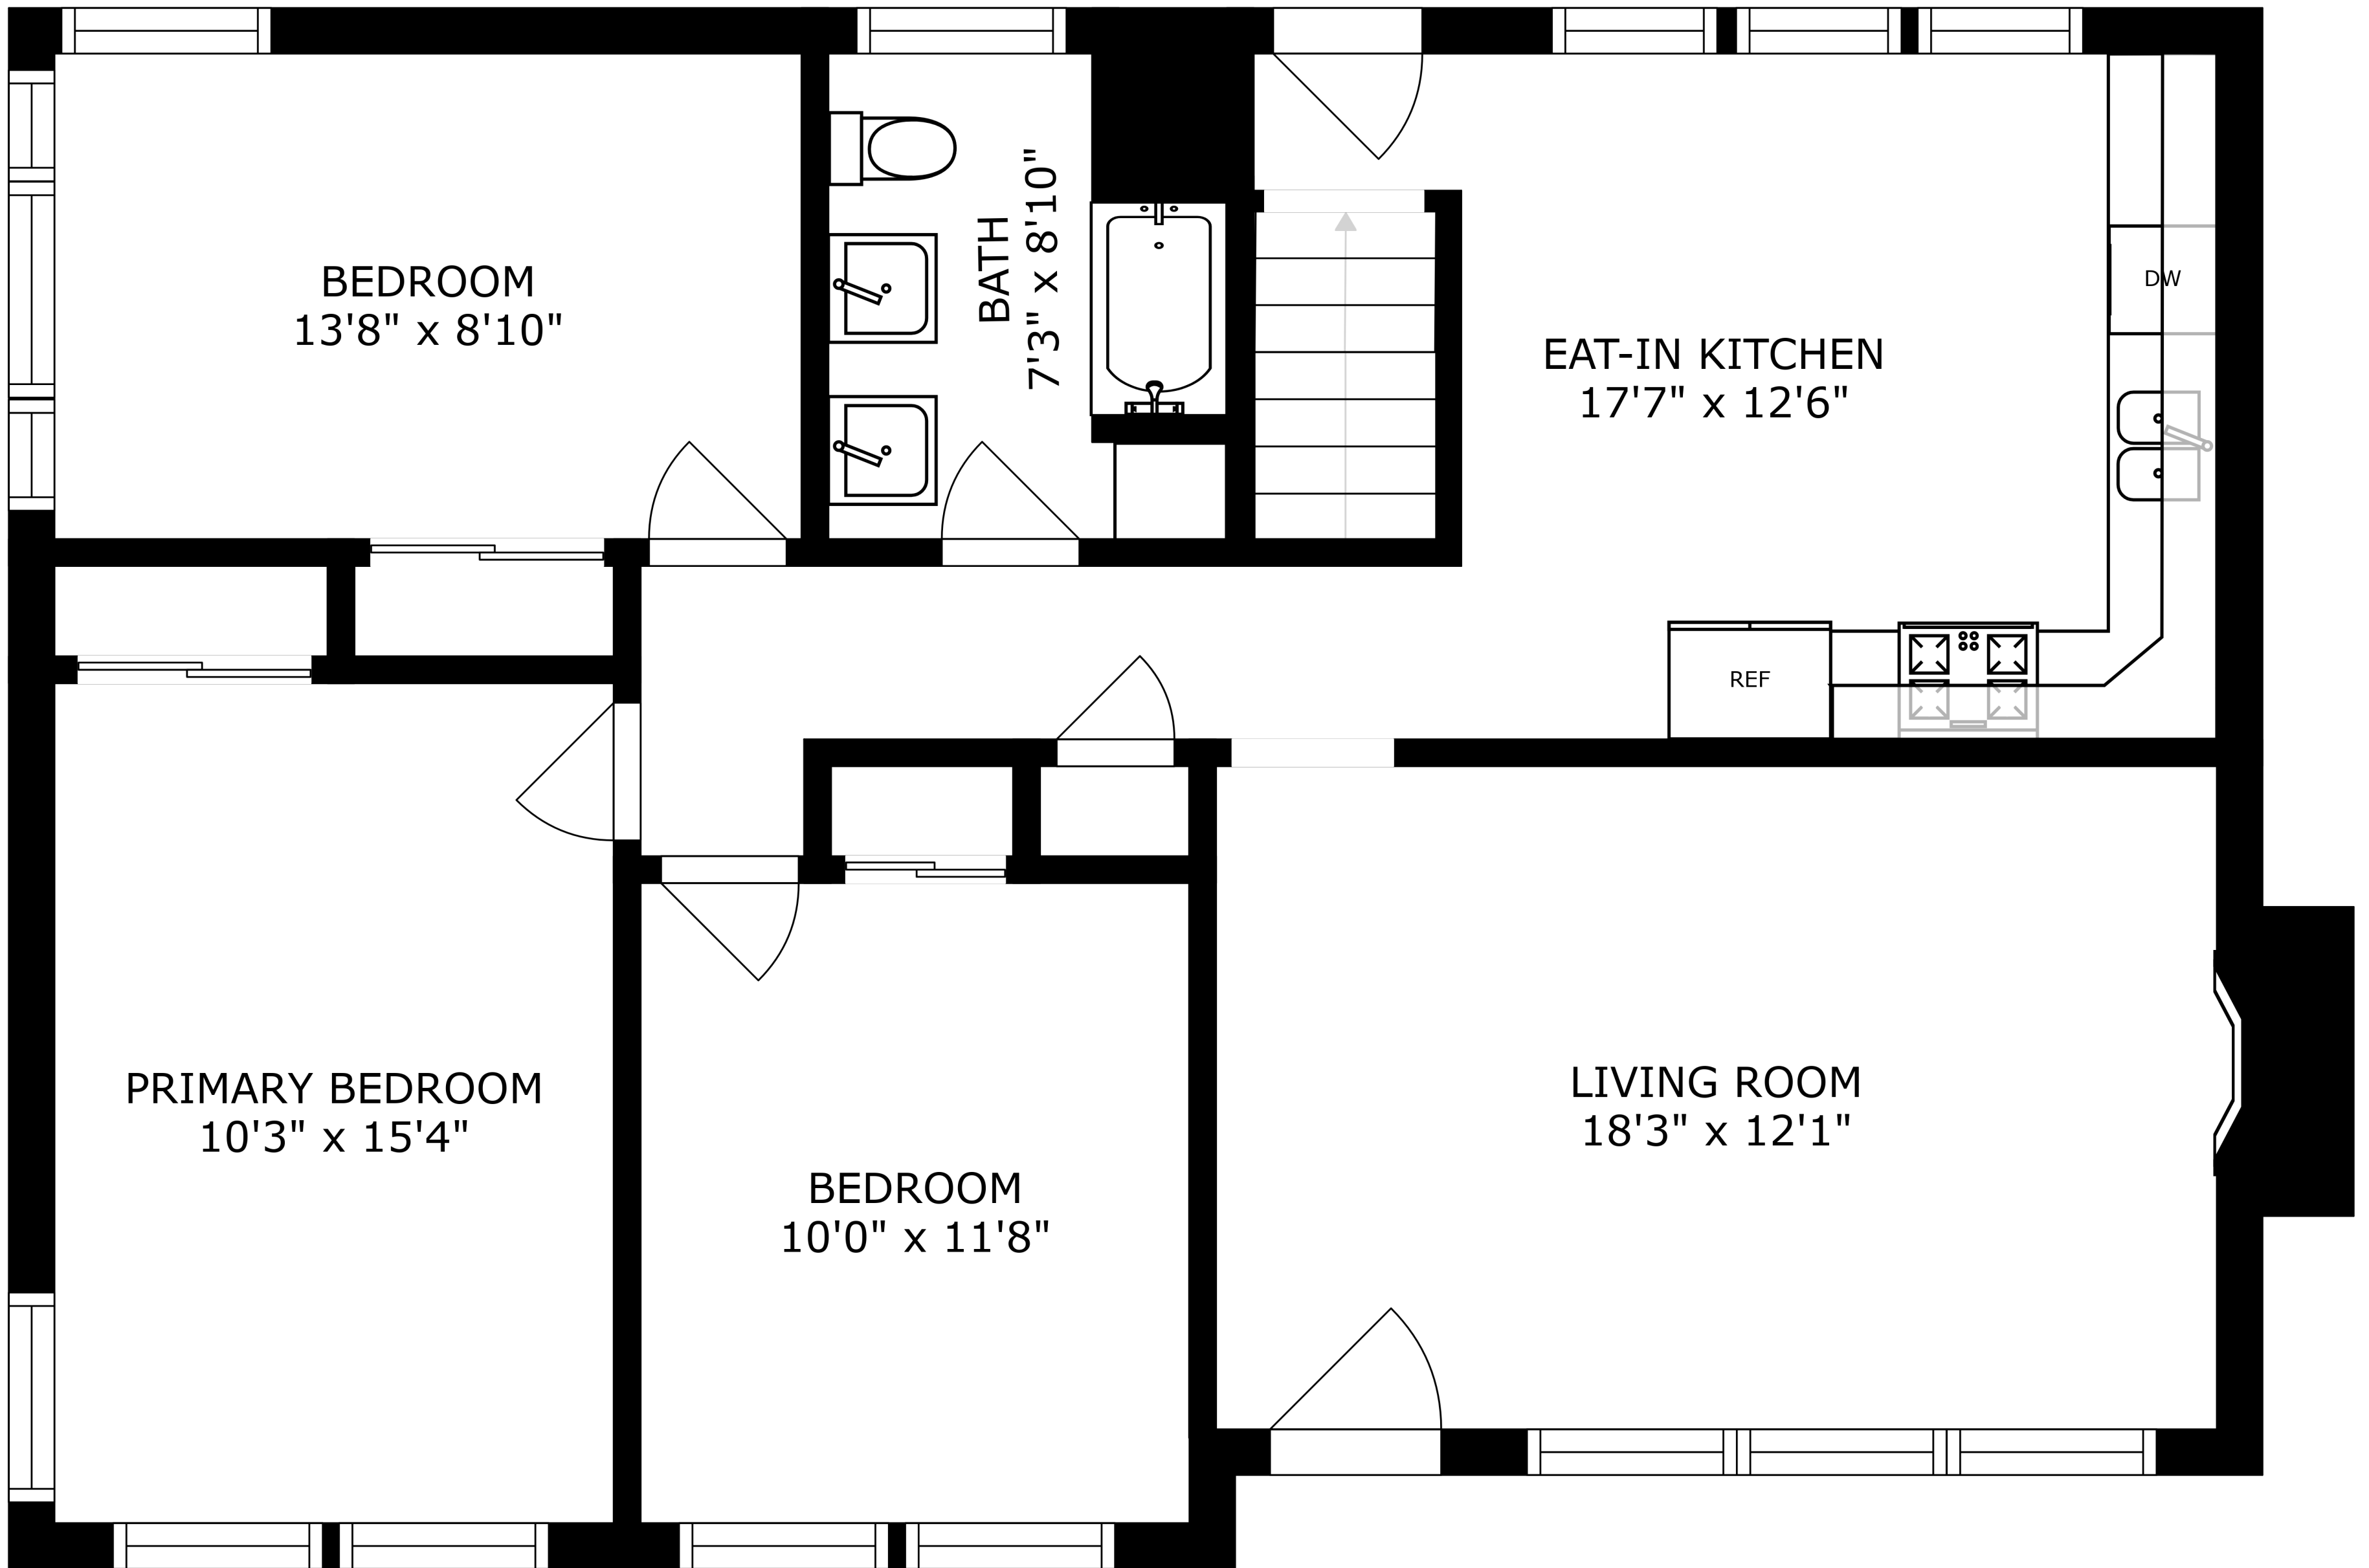

FLOOR 1

FLOOR 2

SIZES AND DIMENSIONS ARE APPROXIMATE, ACTUAL MAY VARY.

BONUS ROOM
8'0" x 9'5"

BATH
5'5" x 8'11"

MECHANICAL ROOM
10'9" x 8'11"

RECREATION ROOM
28'4" x 26'10"

LAUNDRY/STORAGE
13'9" x 25'2"