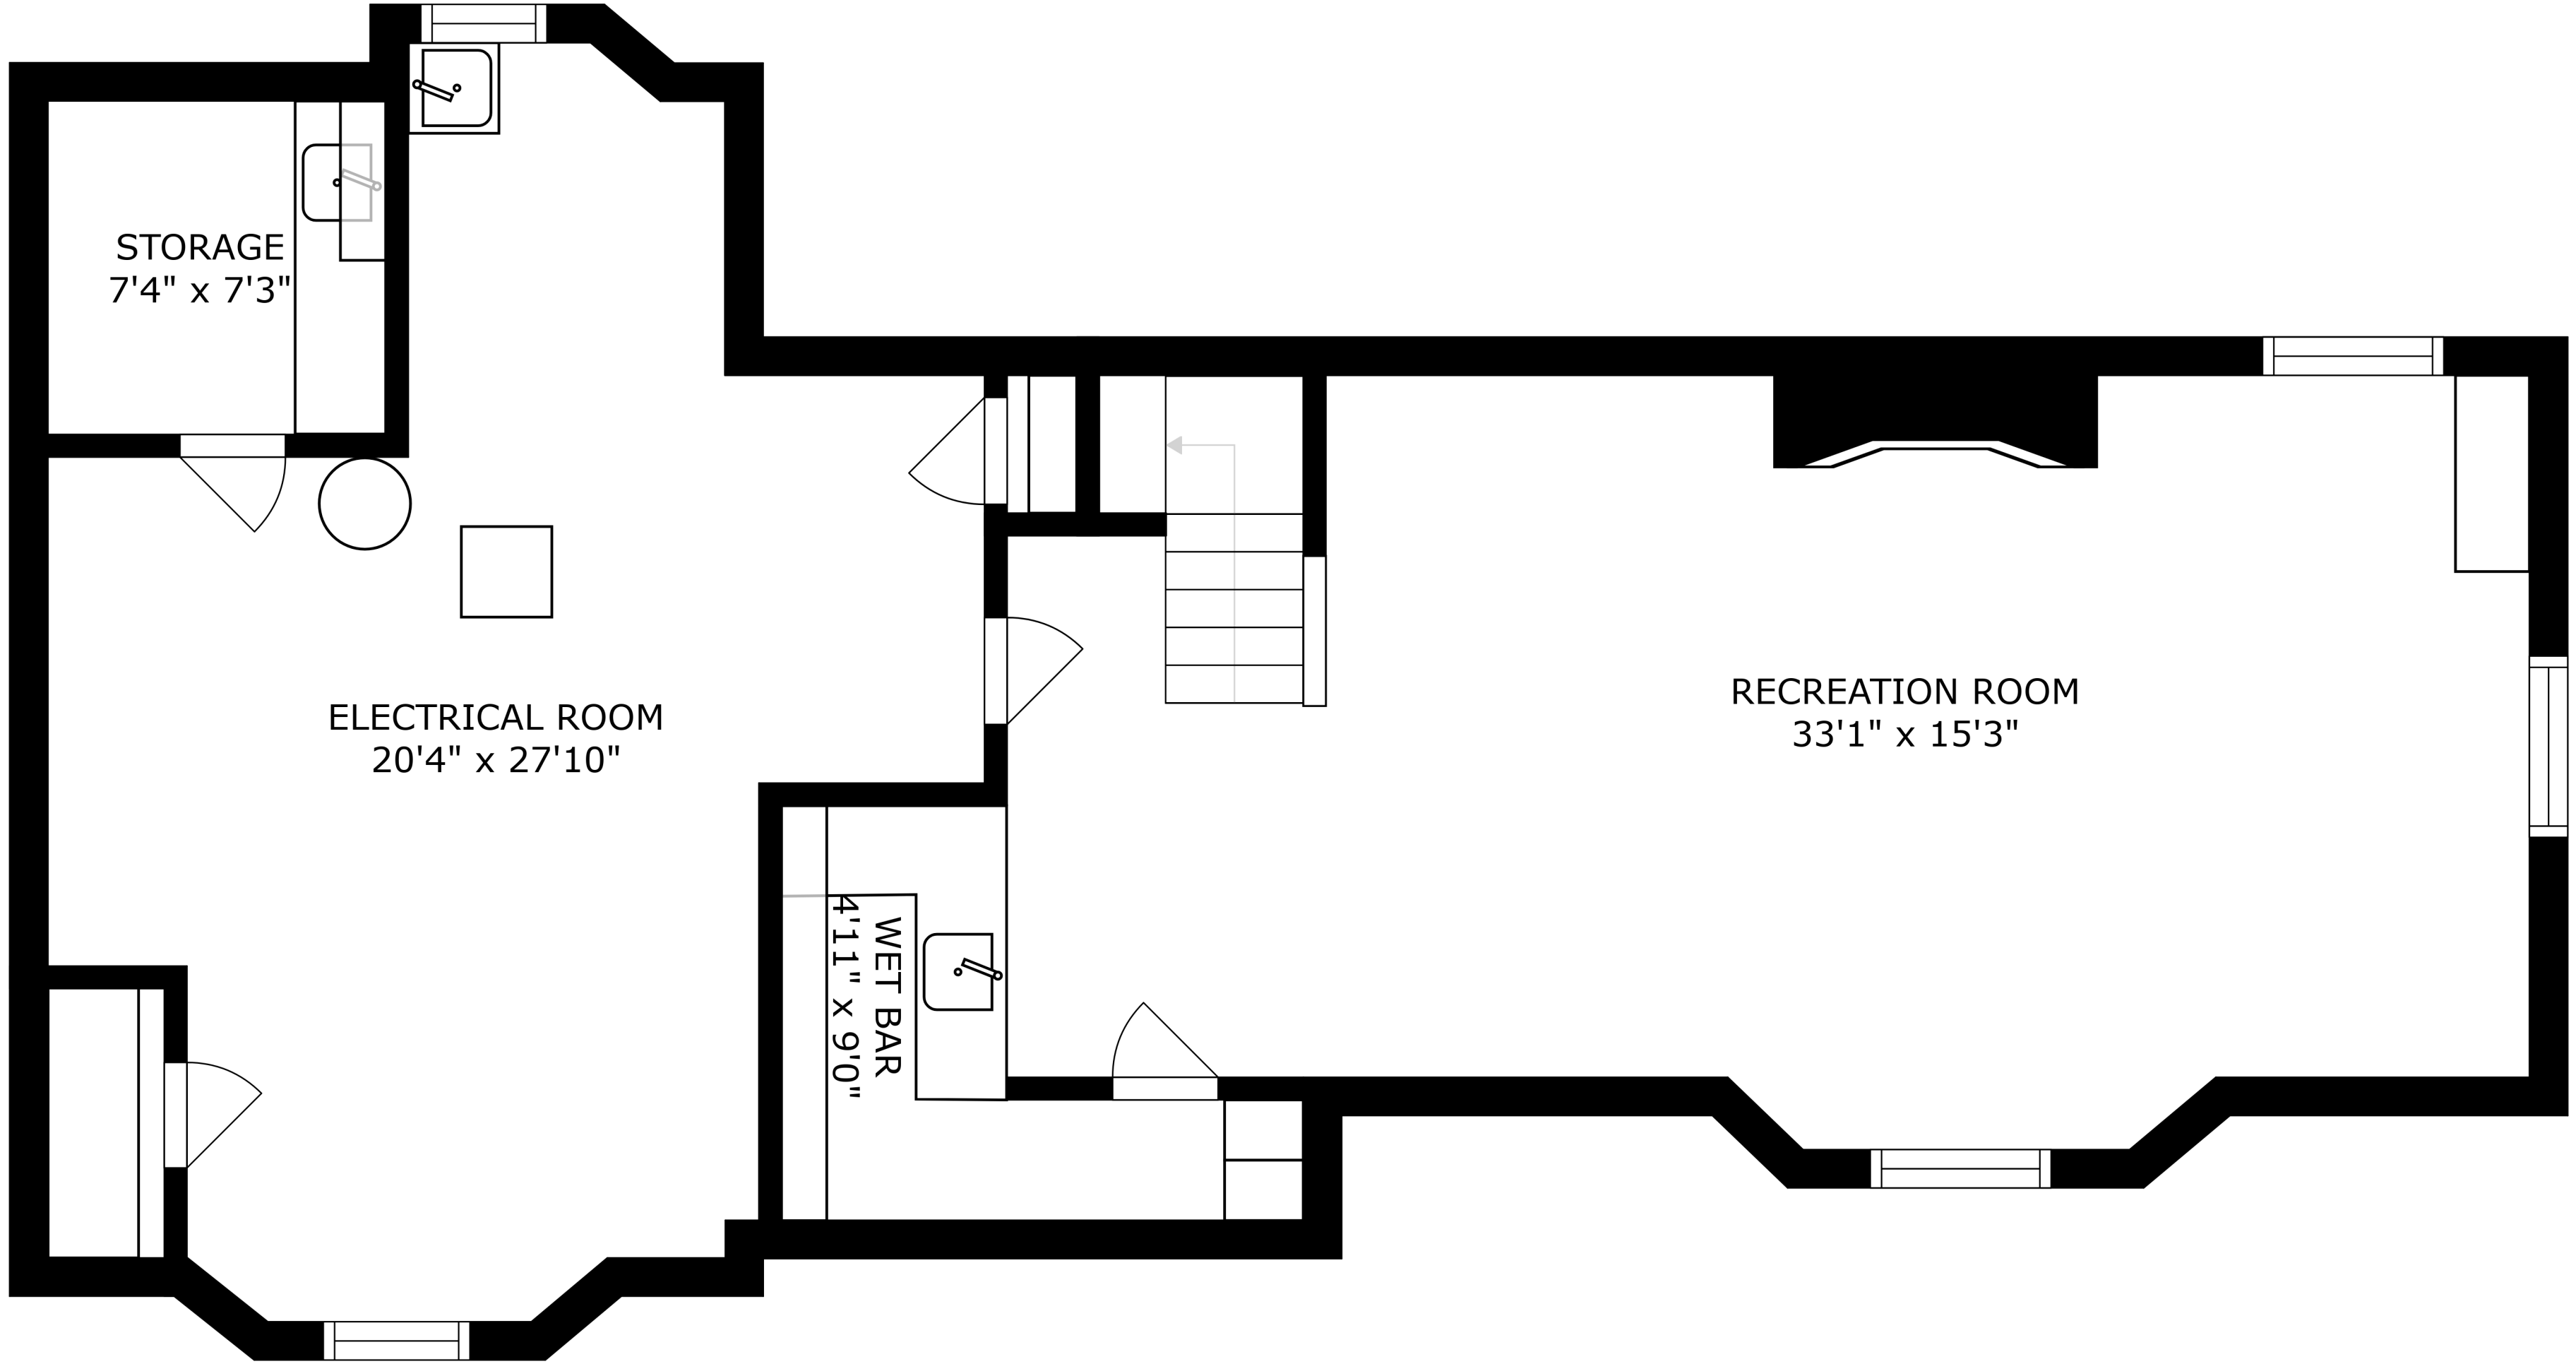

SIZES AND DIMENSIONS ARE APPROXIMATE, ACTUAL MAY VARY.

SIZES AND DIMENSIONS ARE APPROXIMATE, ACTUAL MAY VARY.

SIZES AND DIMENSIONS ARE APPROXIMATE, ACTUAL MAY VARY.

STORAGE
7'4" x 7'3"

ELECTRICAL ROOM
20'4" x 27'10"

WET BAR
4'11" x 9'0"

RECREATION ROOM
33'1" x 15'3"