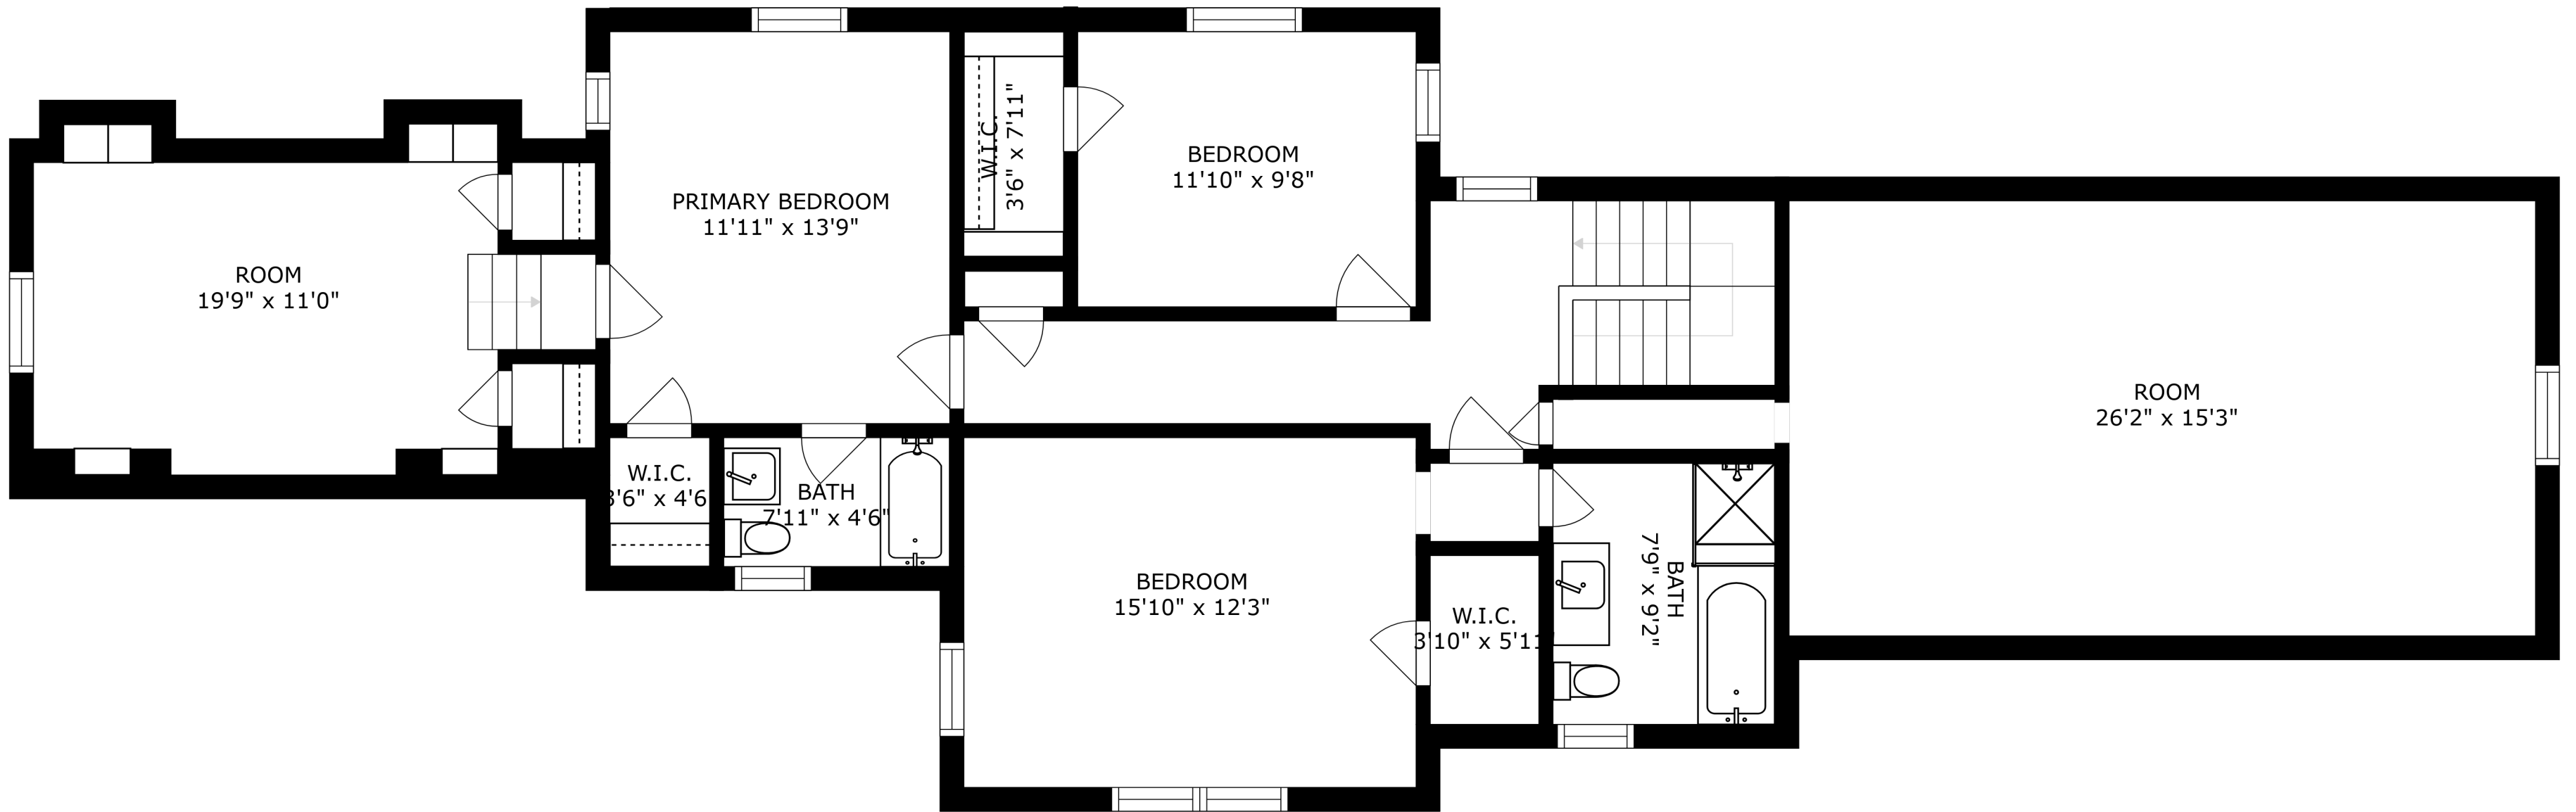

SIZES AND DIMENSIONS ARE APPROXIMATE, ACTUAL MAY VARY.

SIZES AND DIMENSIONS ARE APPROXIMATE, ACTUAL MAY VARY.

SIZES AND DIMENSIONS ARE APPROXIMATE, ACTUAL MAY VARY.

STORAGE
7'4" x 7'3"

ELECTRICAL ROOM
20'4" x 27'10"

WET BAR
4'11" x 9'0"

RECREATION ROOM
33'1" x 15'3"