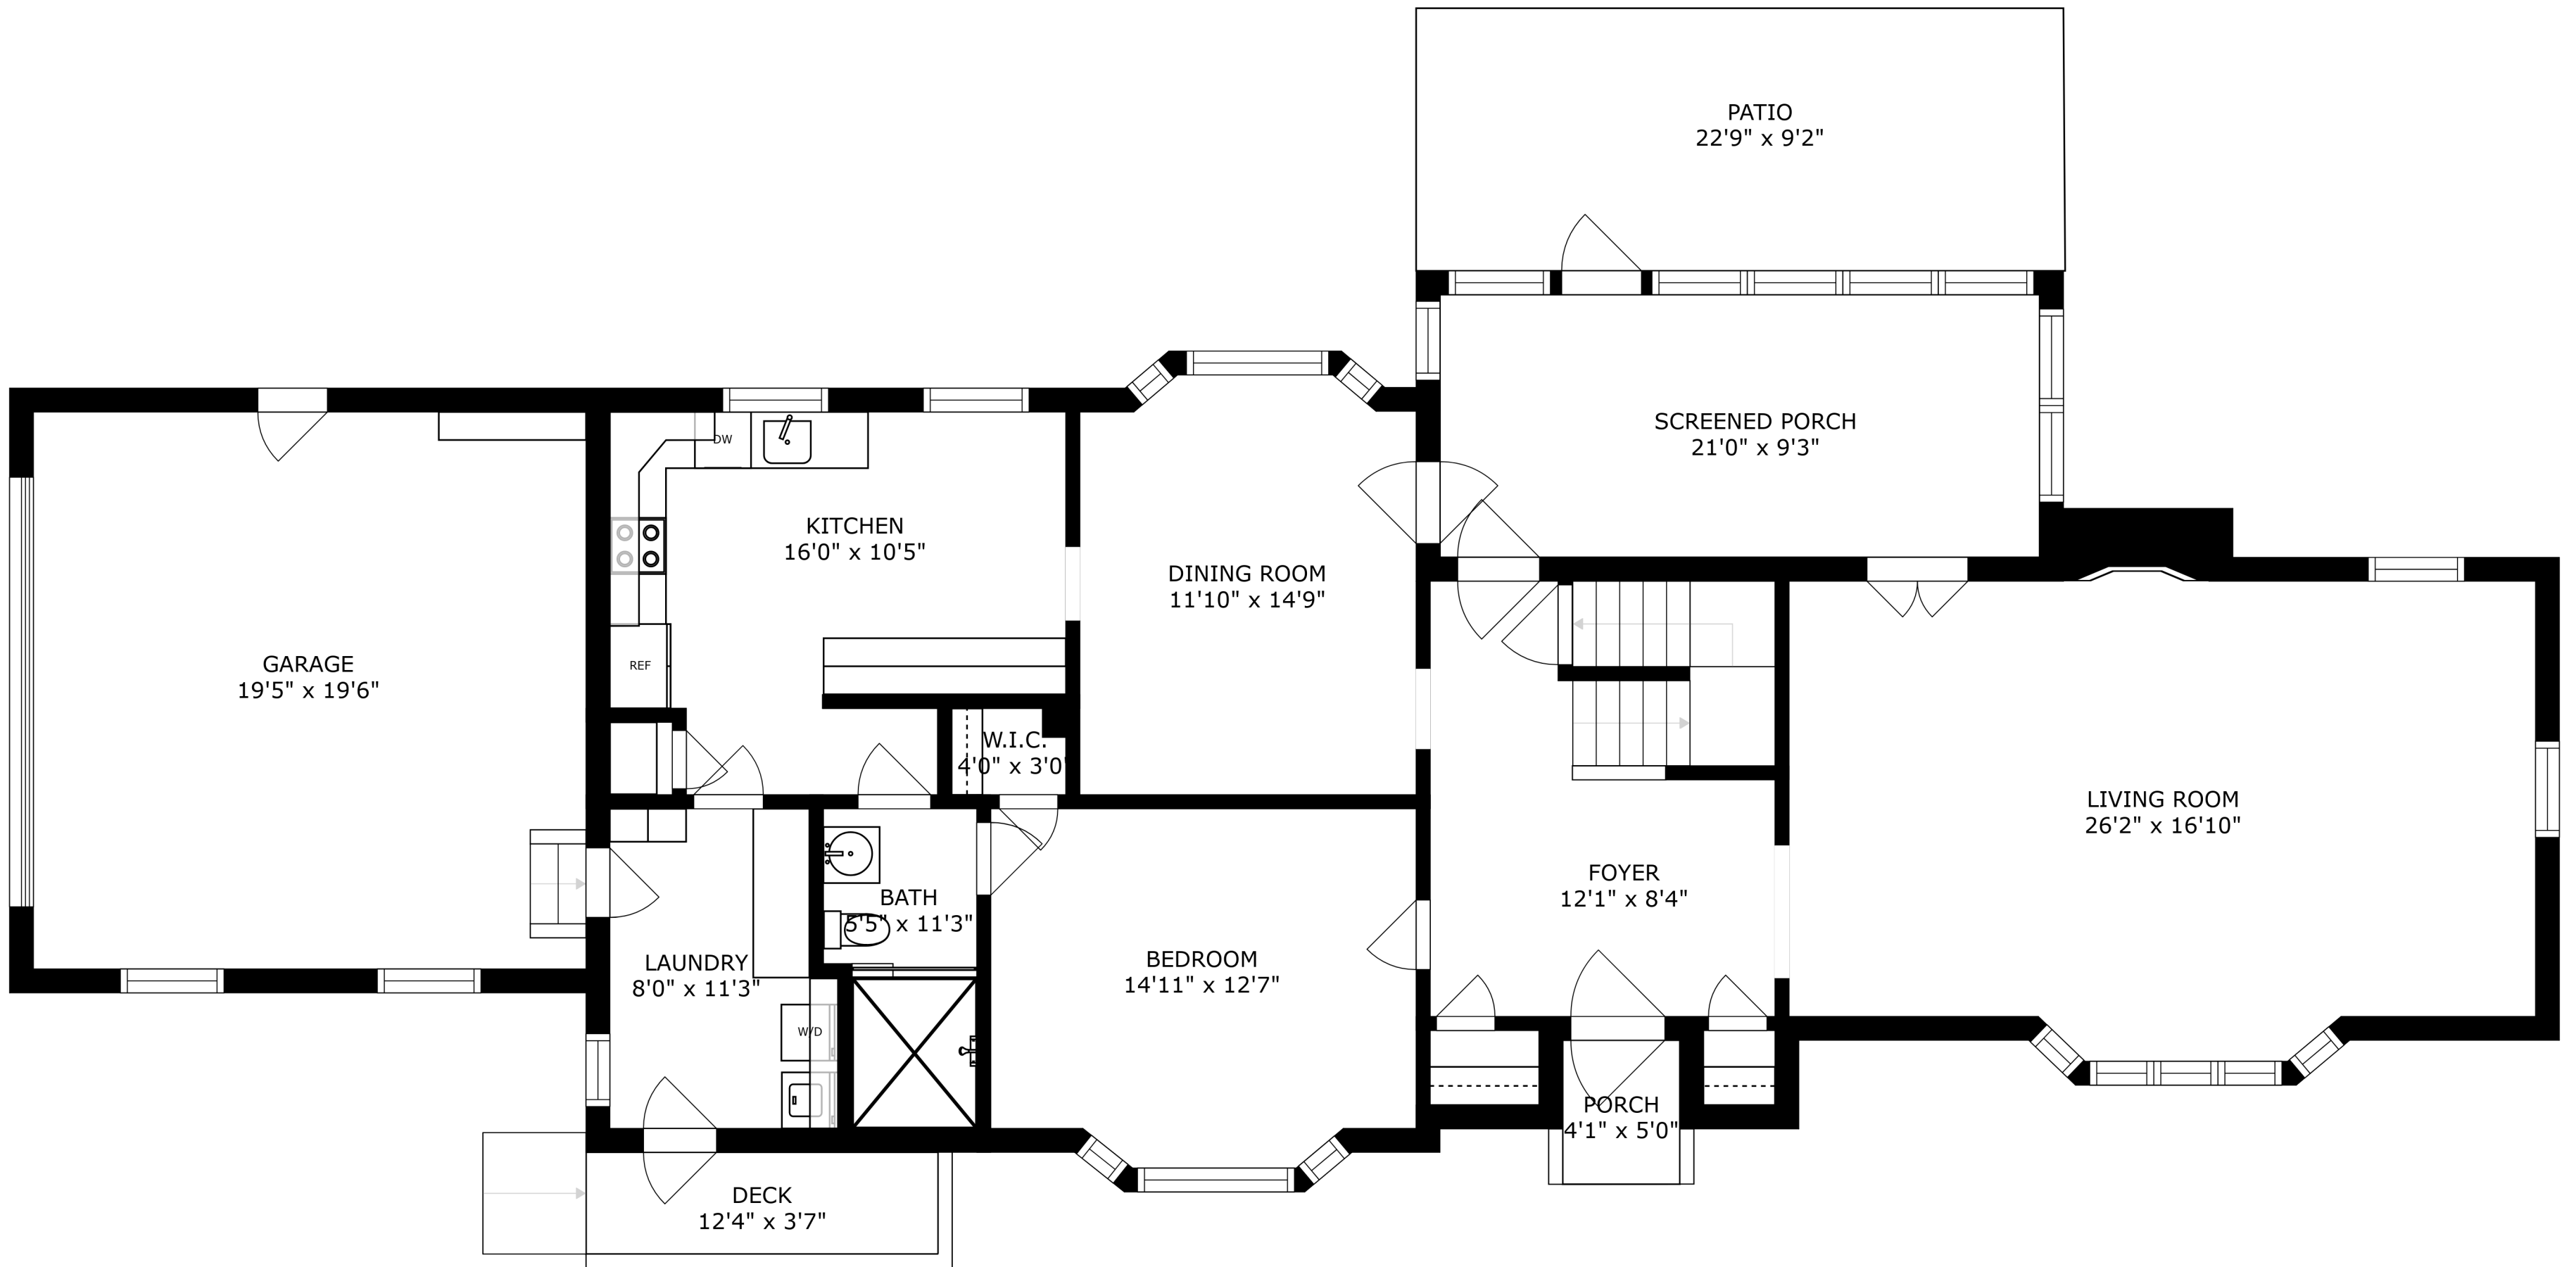

SIZES AND DIMENSIONS ARE APPROXIMATE, ACTUAL MAY VARY.

SIZES AND DIMENSIONS ARE APPROXIMATE, ACTUAL MAY VARY.

SIZES AND DIMENSIONS ARE APPROXIMATE, ACTUAL MAY VARY.

STORAGE
7'4" x 7'3"

ELECTRICAL ROOM
20'4" x 27'10"

WET BAR
4'11" x 9'0"

RECREATION ROOM
33'1" x 15'3"