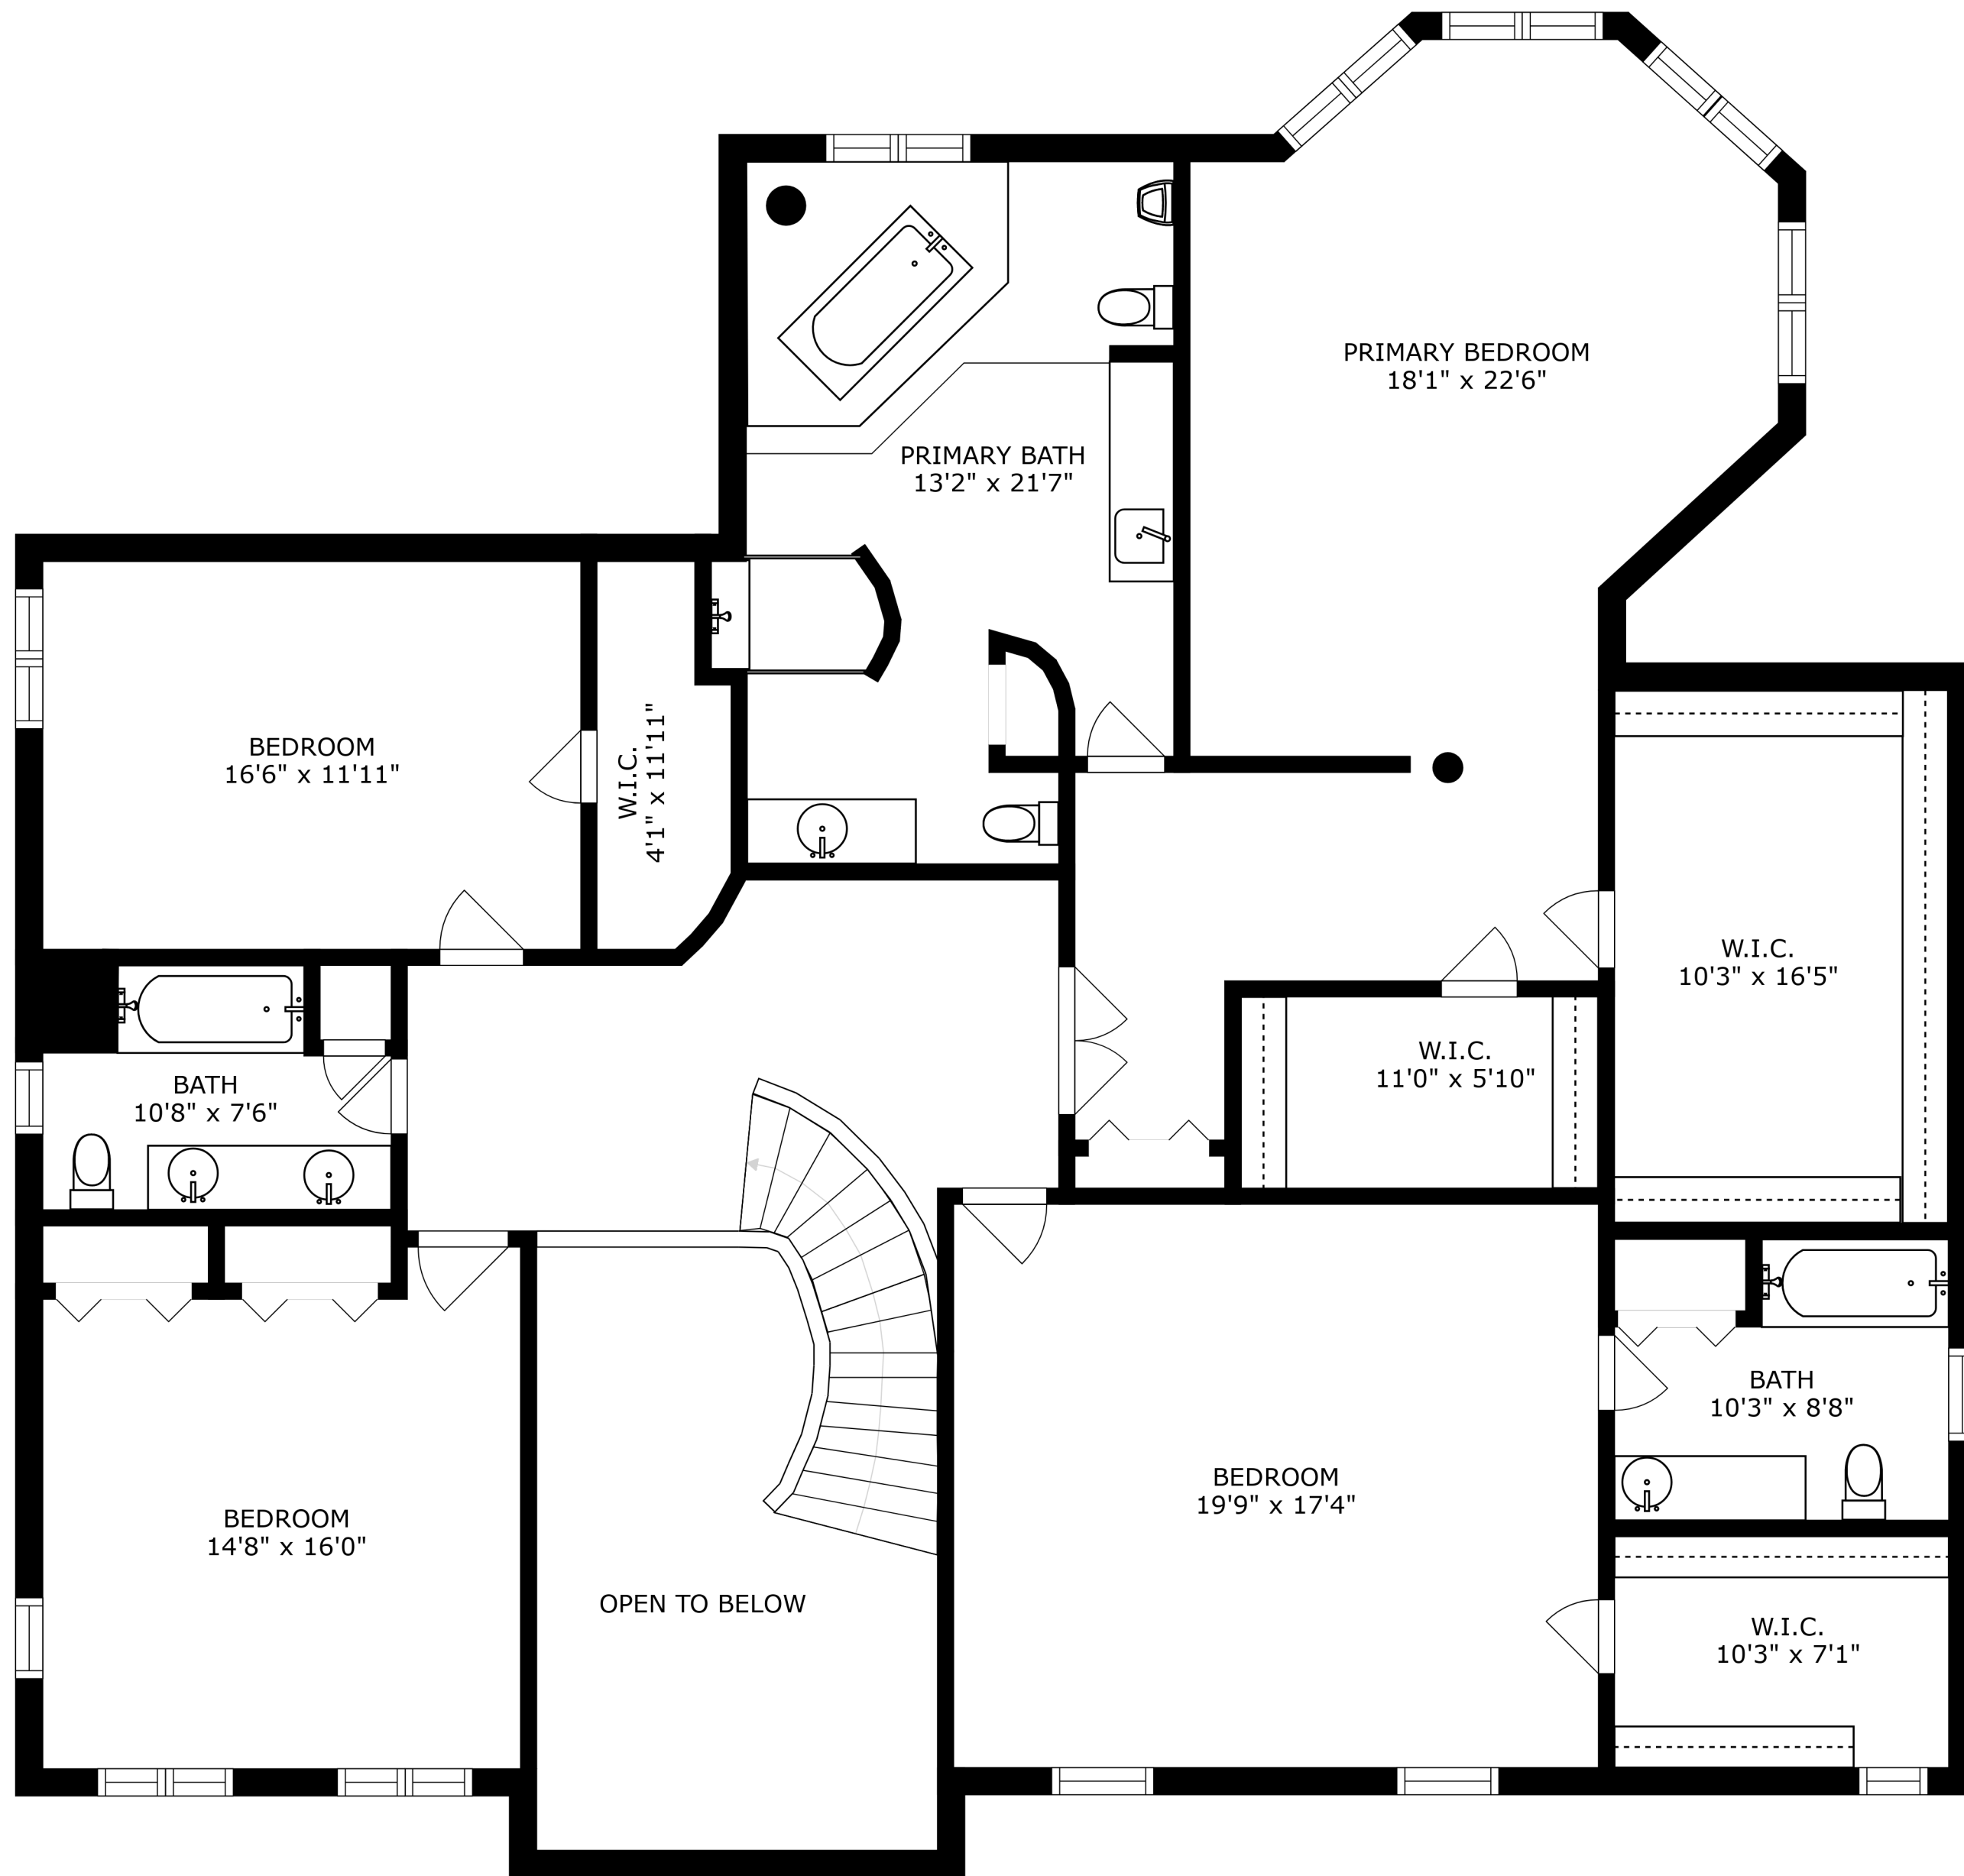

SIZES AND DIMENSIONS ARE APPROXIMATE, ACTUAL MAY VARY.

SIZES AND DIMENSIONS ARE APPROXIMATE, ACTUAL MAY VARY.

SIZES AND DIMENSIONS ARE APPROXIMATE, ACTUAL MAY VARY.

BASEMENT
27'5" x 64'1"

EXERCISE ROOM
30'8" x 19'8"

STORAGE
16'6" x 17'1"

RECREATION ROOM
14'1" x 31'8"

BATH
7'7" x 6'4"

WET BAR
17'0" x 18'6"

ROOM
4'8" x 6'4"

ROOM
12'3" x 2'0"

REF

SIZES AND DIMENSIONS ARE APPROXIMATE, ACTUAL MAY VARY.