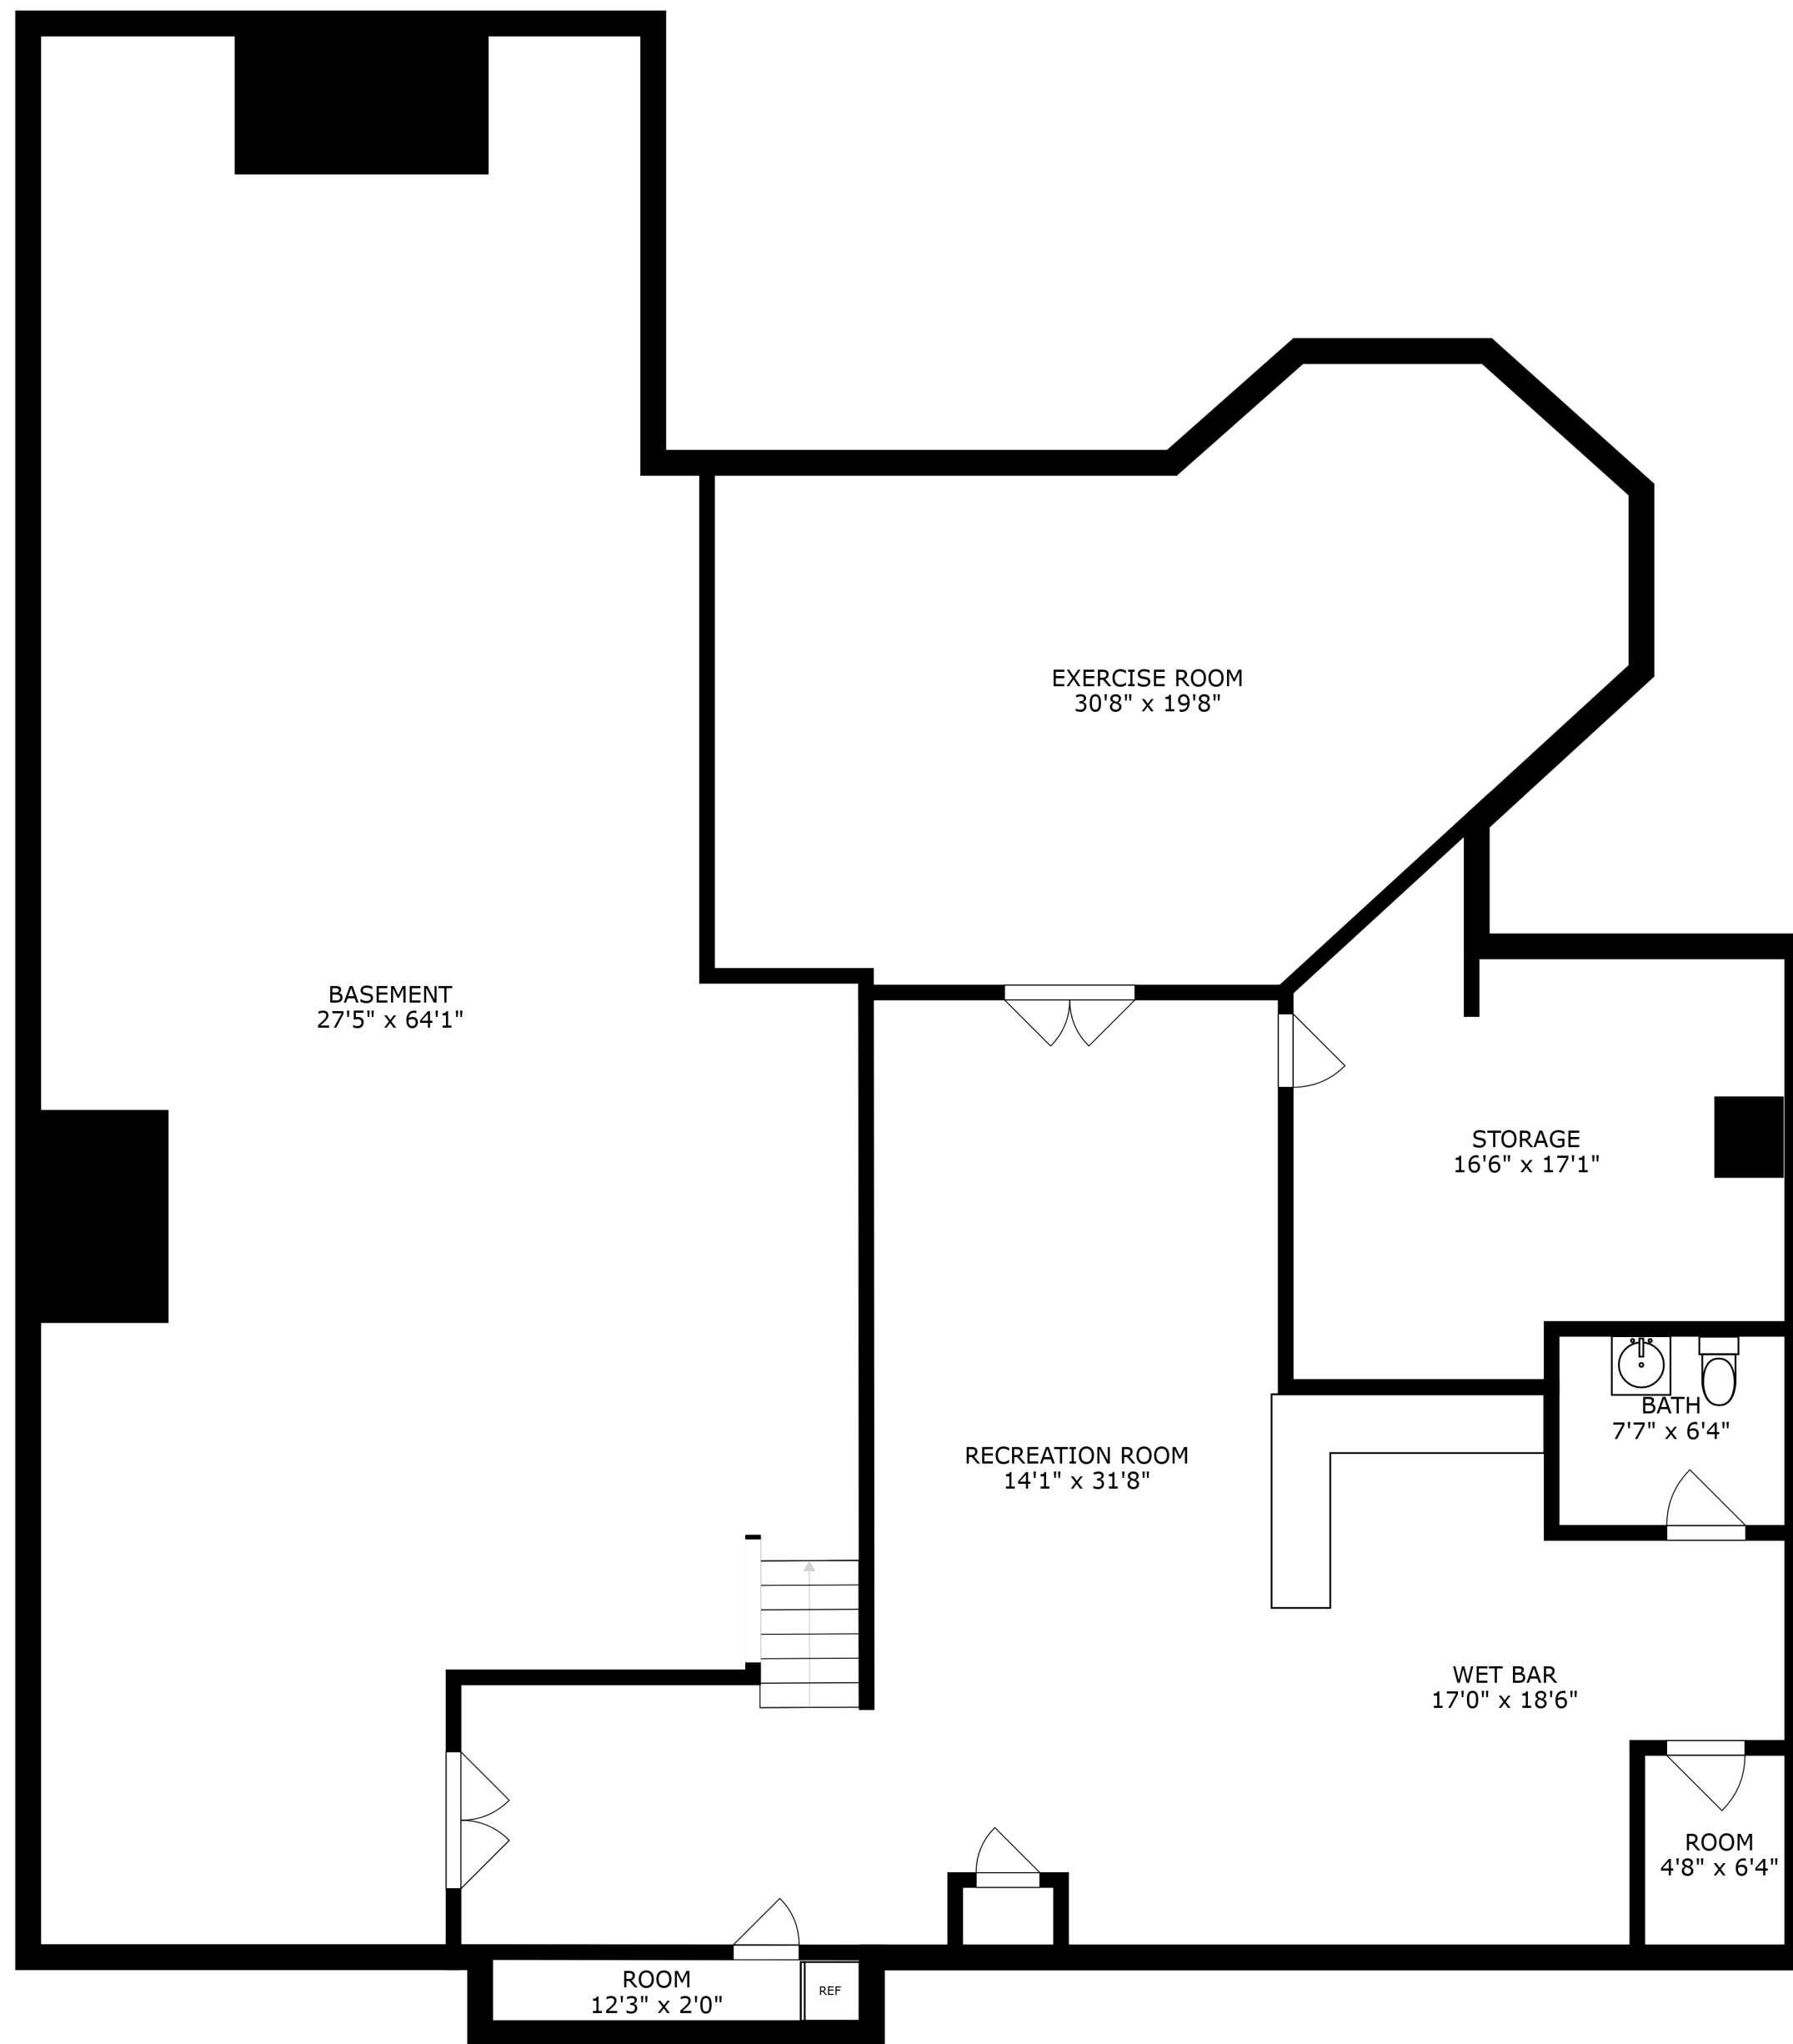

SIZES AND DIMENSIONS ARE APPROXIMATE, ACTUAL MAY VARY.

SIZES AND DIMENSIONS ARE APPROXIMATE, ACTUAL MAY VARY.

SIZES AND DIMENSIONS ARE APPROXIMATE, ACTUAL MAY VARY.

BASEMENT
27'5" x 64'1"

EXERCISE ROOM
30'8" x 19'8"

STORAGE
16'6" x 17'1"

RECREATION ROOM
14'1" x 31'8"

BATH
7'7" x 6'4"

WET BAR
17'0" x 18'6"

ROOM
4'8" x 6'4"

ROOM
12'3" x 2'0"

REF

SIZES AND DIMENSIONS ARE APPROXIMATE, ACTUAL MAY VARY.