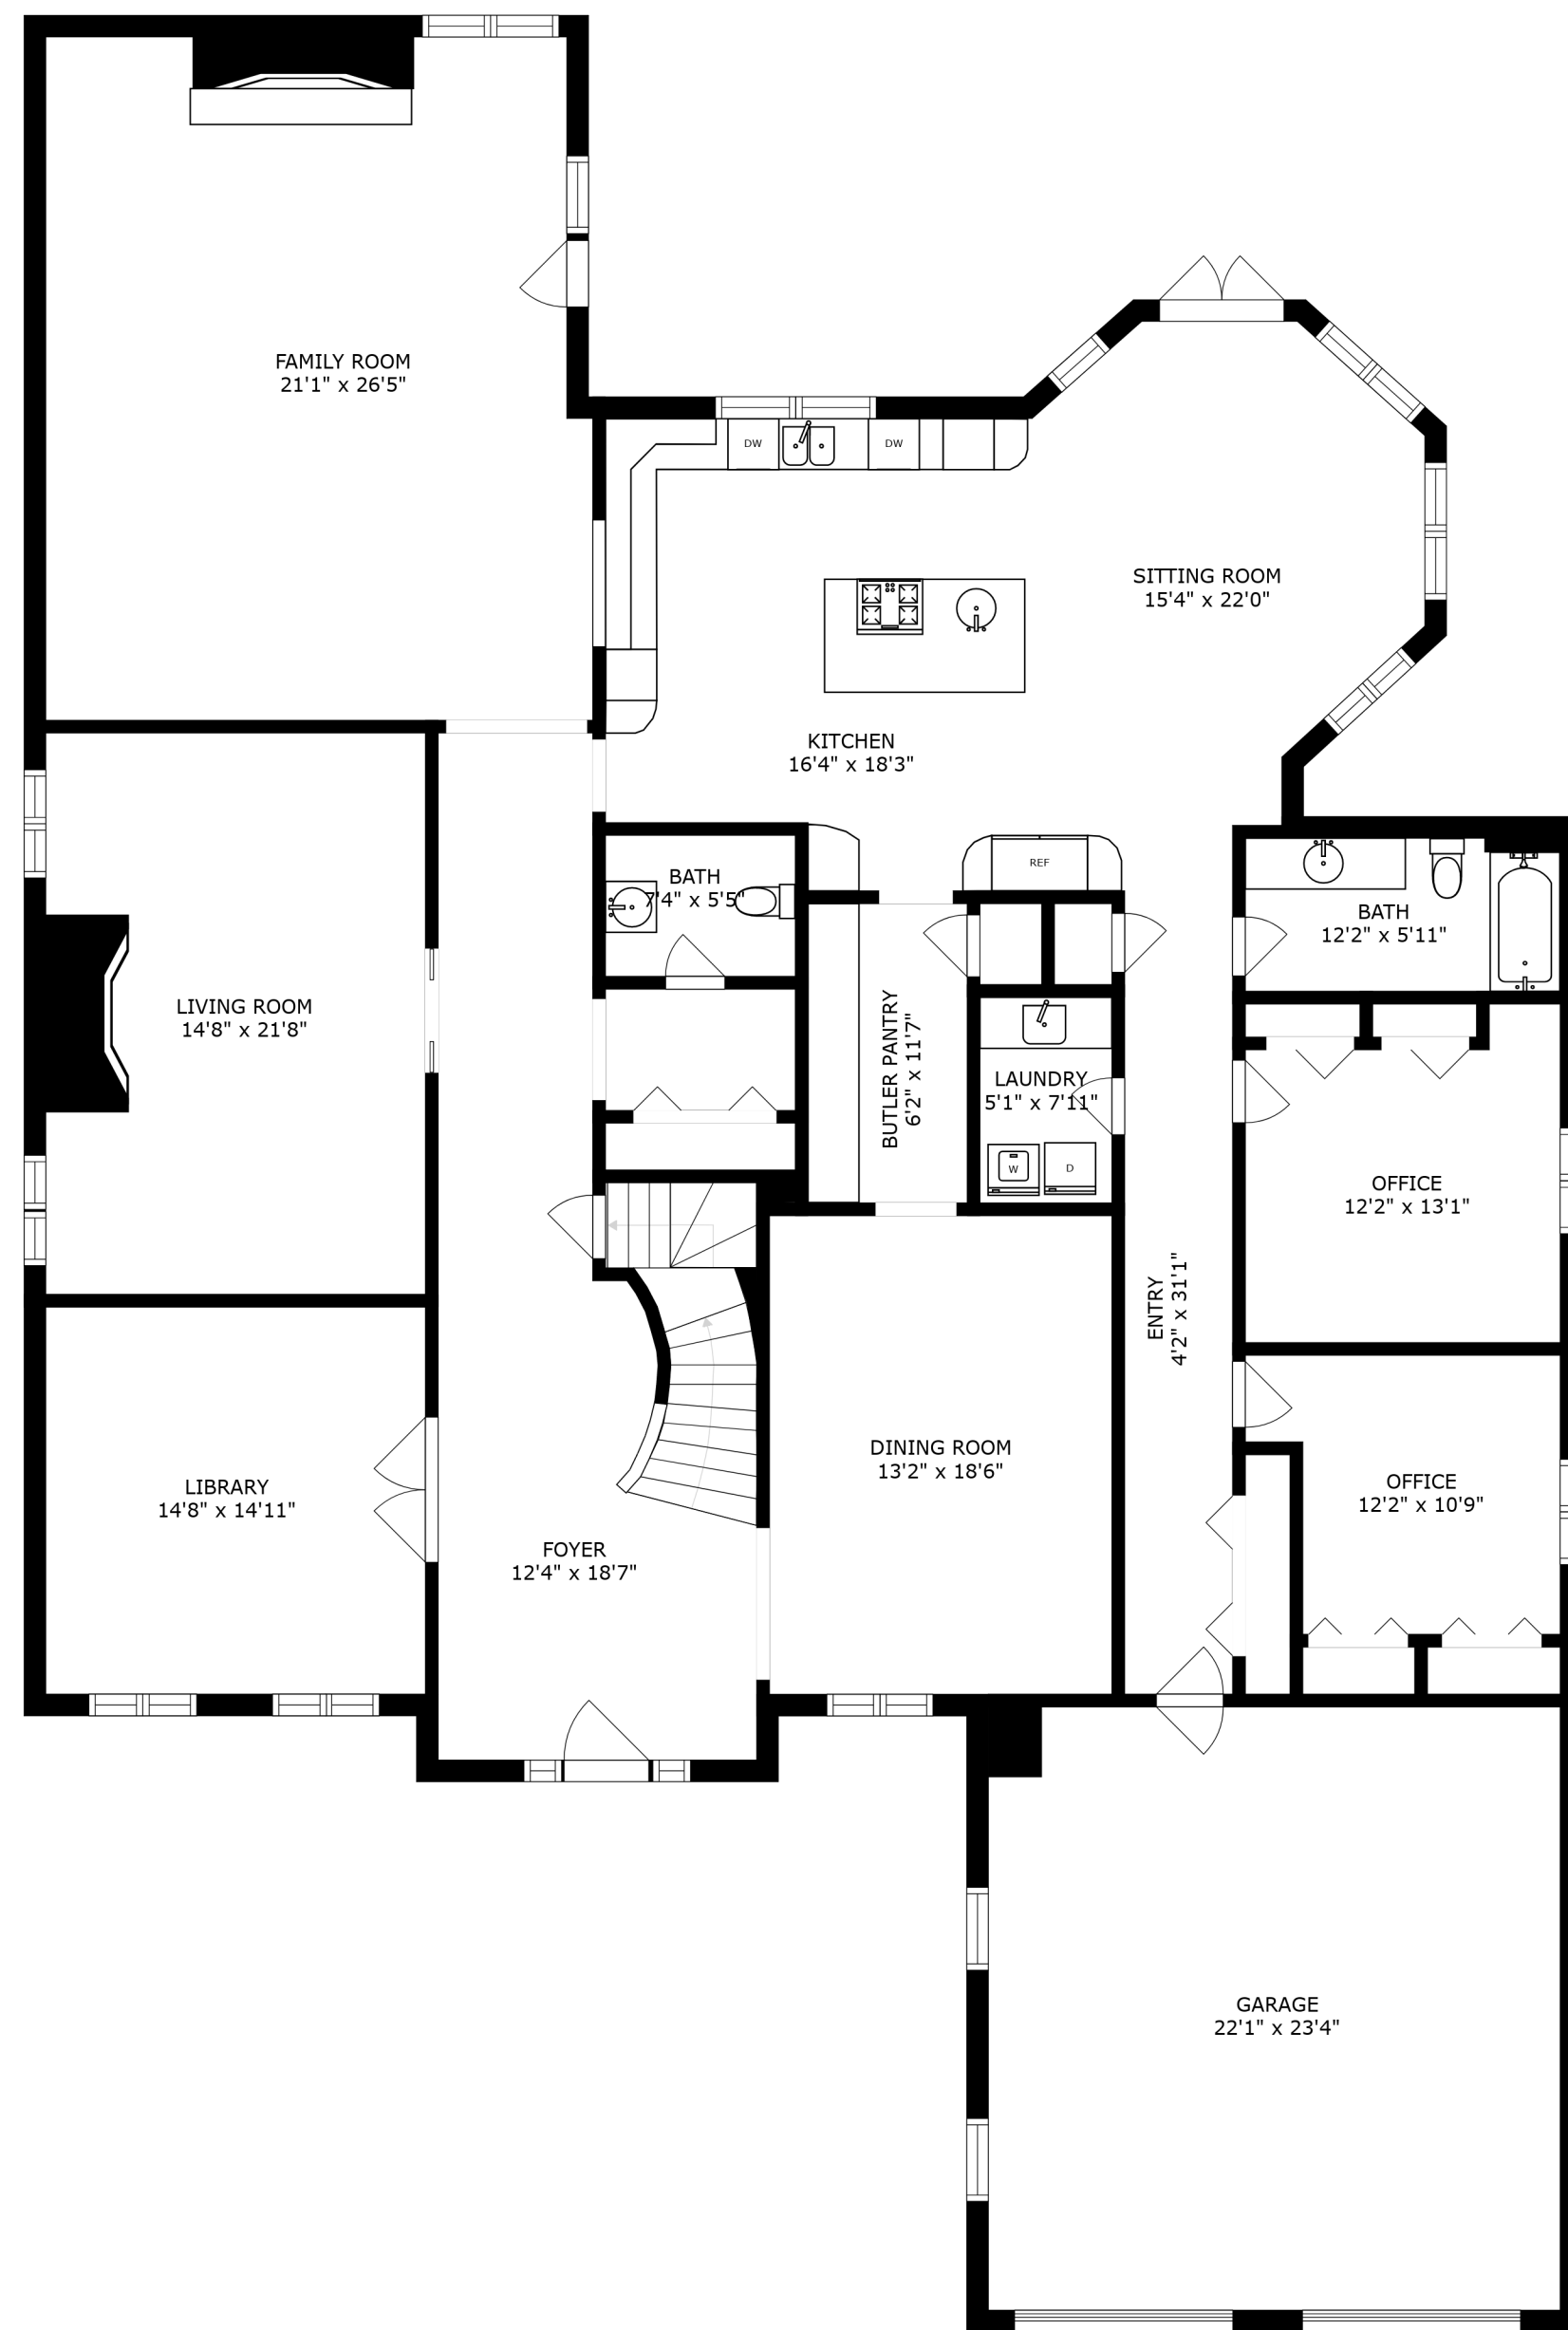

SIZES AND DIMENSIONS ARE APPROXIMATE, ACTUAL MAY VARY.

SIZES AND DIMENSIONS ARE APPROXIMATE, ACTUAL MAY VARY.

SIZES AND DIMENSIONS ARE APPROXIMATE, ACTUAL MAY VARY.

BASEMENT
27'5" x 64'1"

EXERCISE ROOM
30'8" x 19'8"

STORAGE
16'6" x 17'1"

RECREATION ROOM
14'1" x 31'8"

BATH
7'7" x 6'4"

WET BAR
17'0" x 18'6"

ROOM
4'8" x 6'4"

ROOM
12'3" x 2'0"

REF

SIZES AND DIMENSIONS ARE APPROXIMATE, ACTUAL MAY VARY.