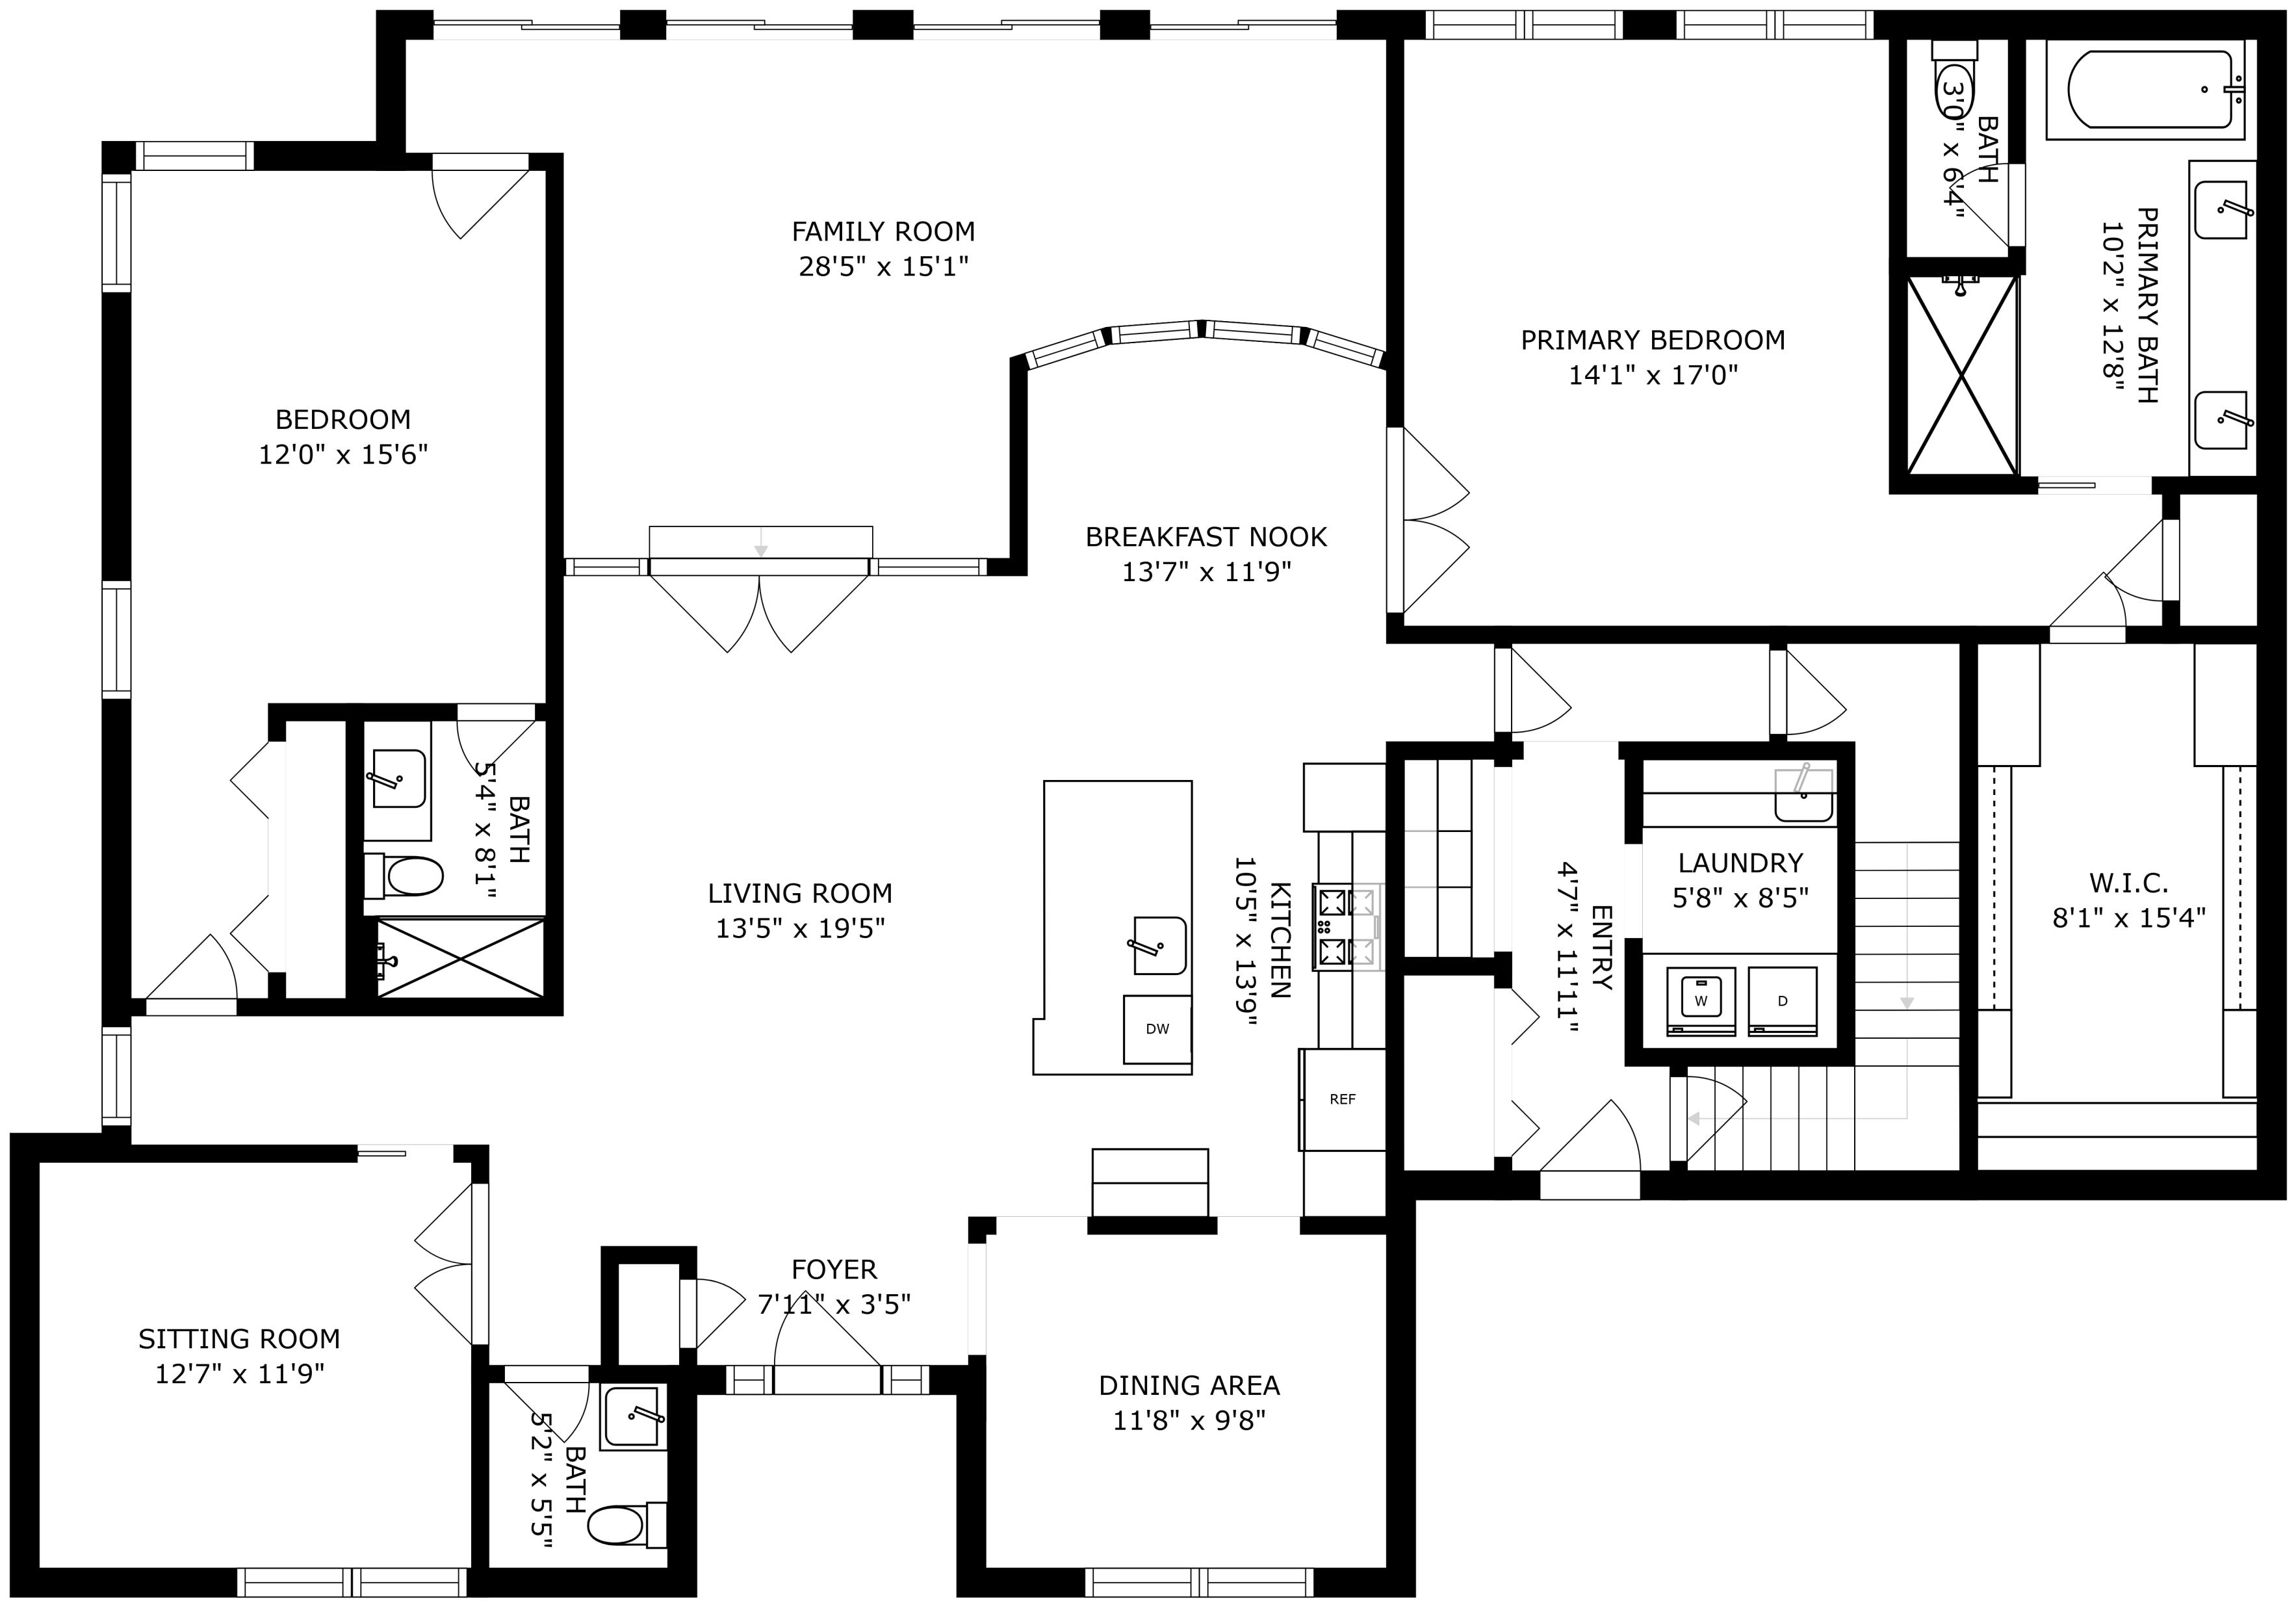

FLOOR 2

FLOOR 3

FLOOR 1

SIZES AND DIMENSIONS ARE APPROXIMATE, ACTUAL MAY VARY.

BEDROOM  
28'3" x 16'4"

BATH  
7'8" x 5'7"

ROOM  
6'6" x 9'3"

SIZES AND DIMENSIONS ARE APPROXIMATE, ACTUAL MAY VARY.

BASEMENT  
23'2" x 32'6"

SIZES AND DIMENSIONS ARE APPROXIMATE, ACTUAL MAY VARY.