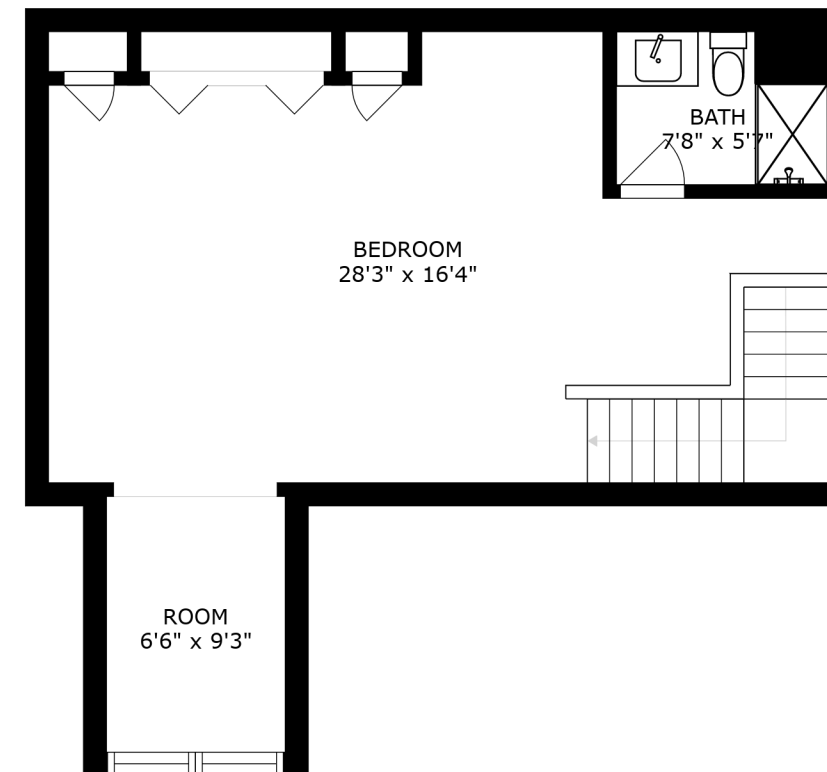

FLOOR 2

FLOOR 3

FLOOR 1

SIZES AND DIMENSIONS ARE APPROXIMATE, ACTUAL MAY VARY.

BEDROOM  
28'3" x 16'4"

BATH  
7'8" x 5'7"

ROOM  
6'6" x 9'3"

SIZES AND DIMENSIONS ARE APPROXIMATE, ACTUAL MAY VARY.

BASEMENT  
23'2" x 32'6"

SIZES AND DIMENSIONS ARE APPROXIMATE, ACTUAL MAY VARY.