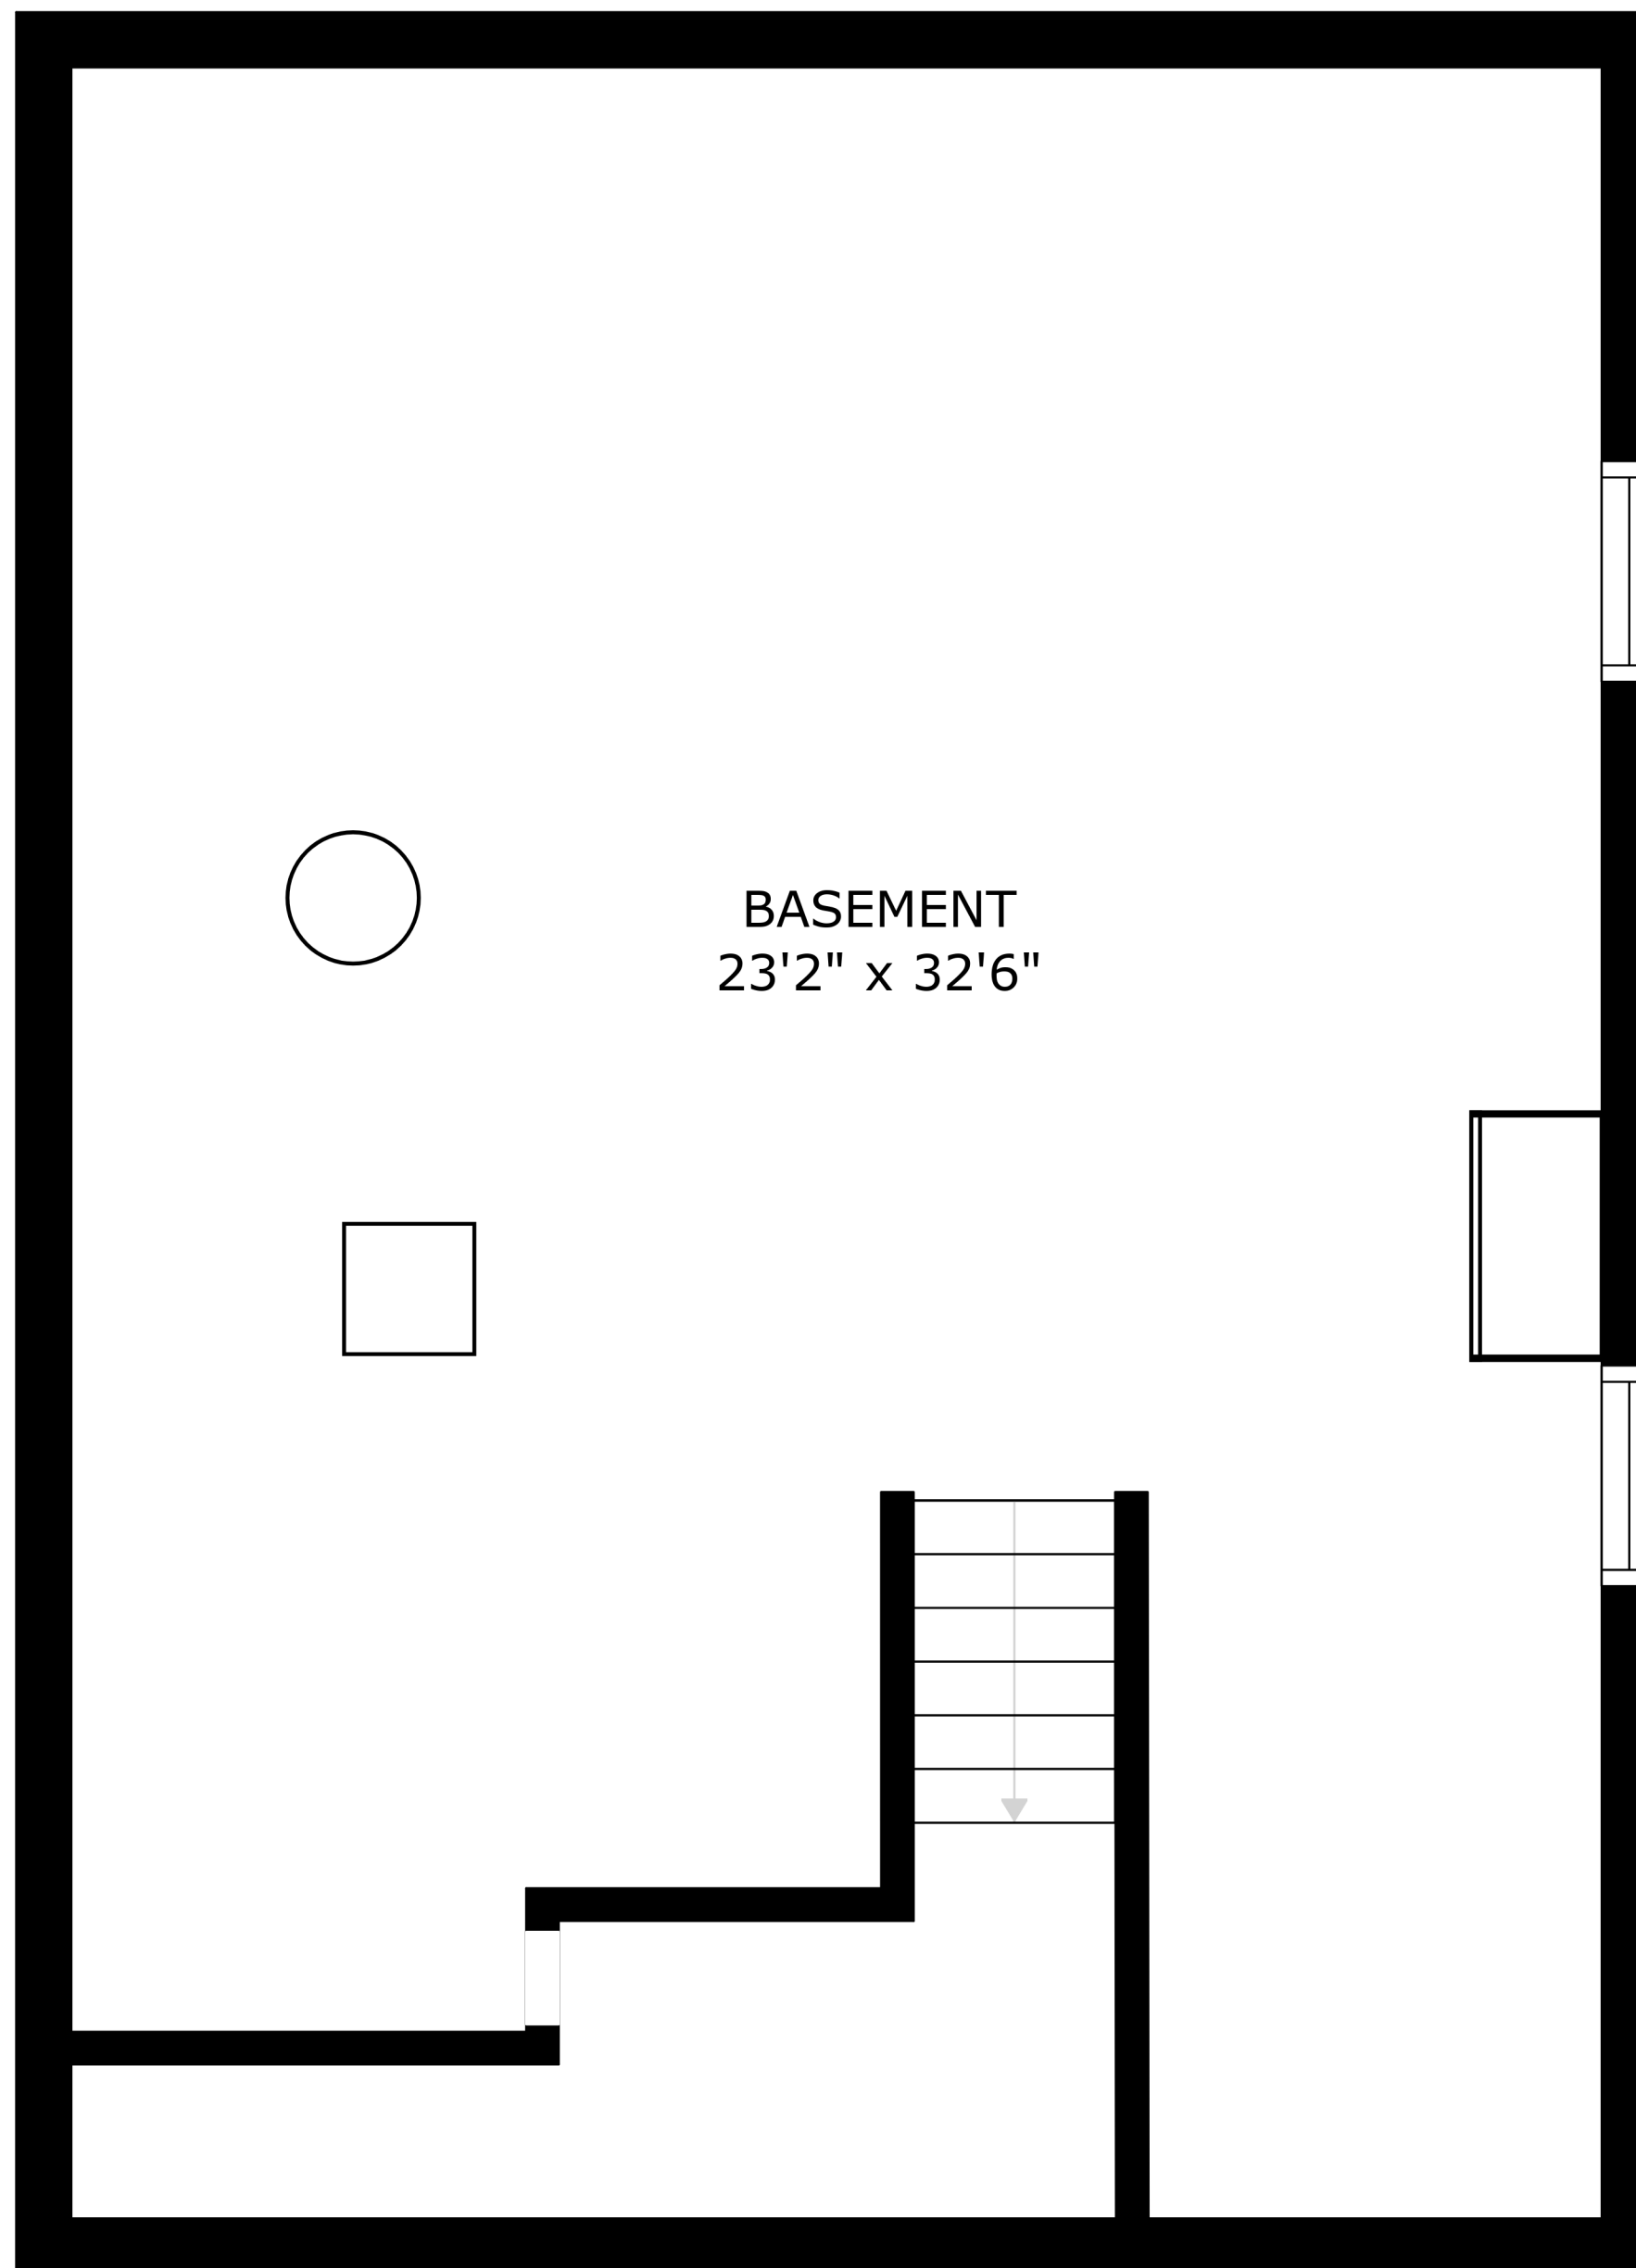

FLOOR 2

FLOOR 3

FLOOR 1

SIZES AND DIMENSIONS ARE APPROXIMATE, ACTUAL MAY VARY.

BEDROOM  
28'3" x 16'4"

BATH  
7'8" x 5'7"

ROOM  
6'6" x 9'3"

SIZES AND DIMENSIONS ARE APPROXIMATE, ACTUAL MAY VARY.

BASEMENT  
23'2" x 32'6"

SIZES AND DIMENSIONS ARE APPROXIMATE, ACTUAL MAY VARY.