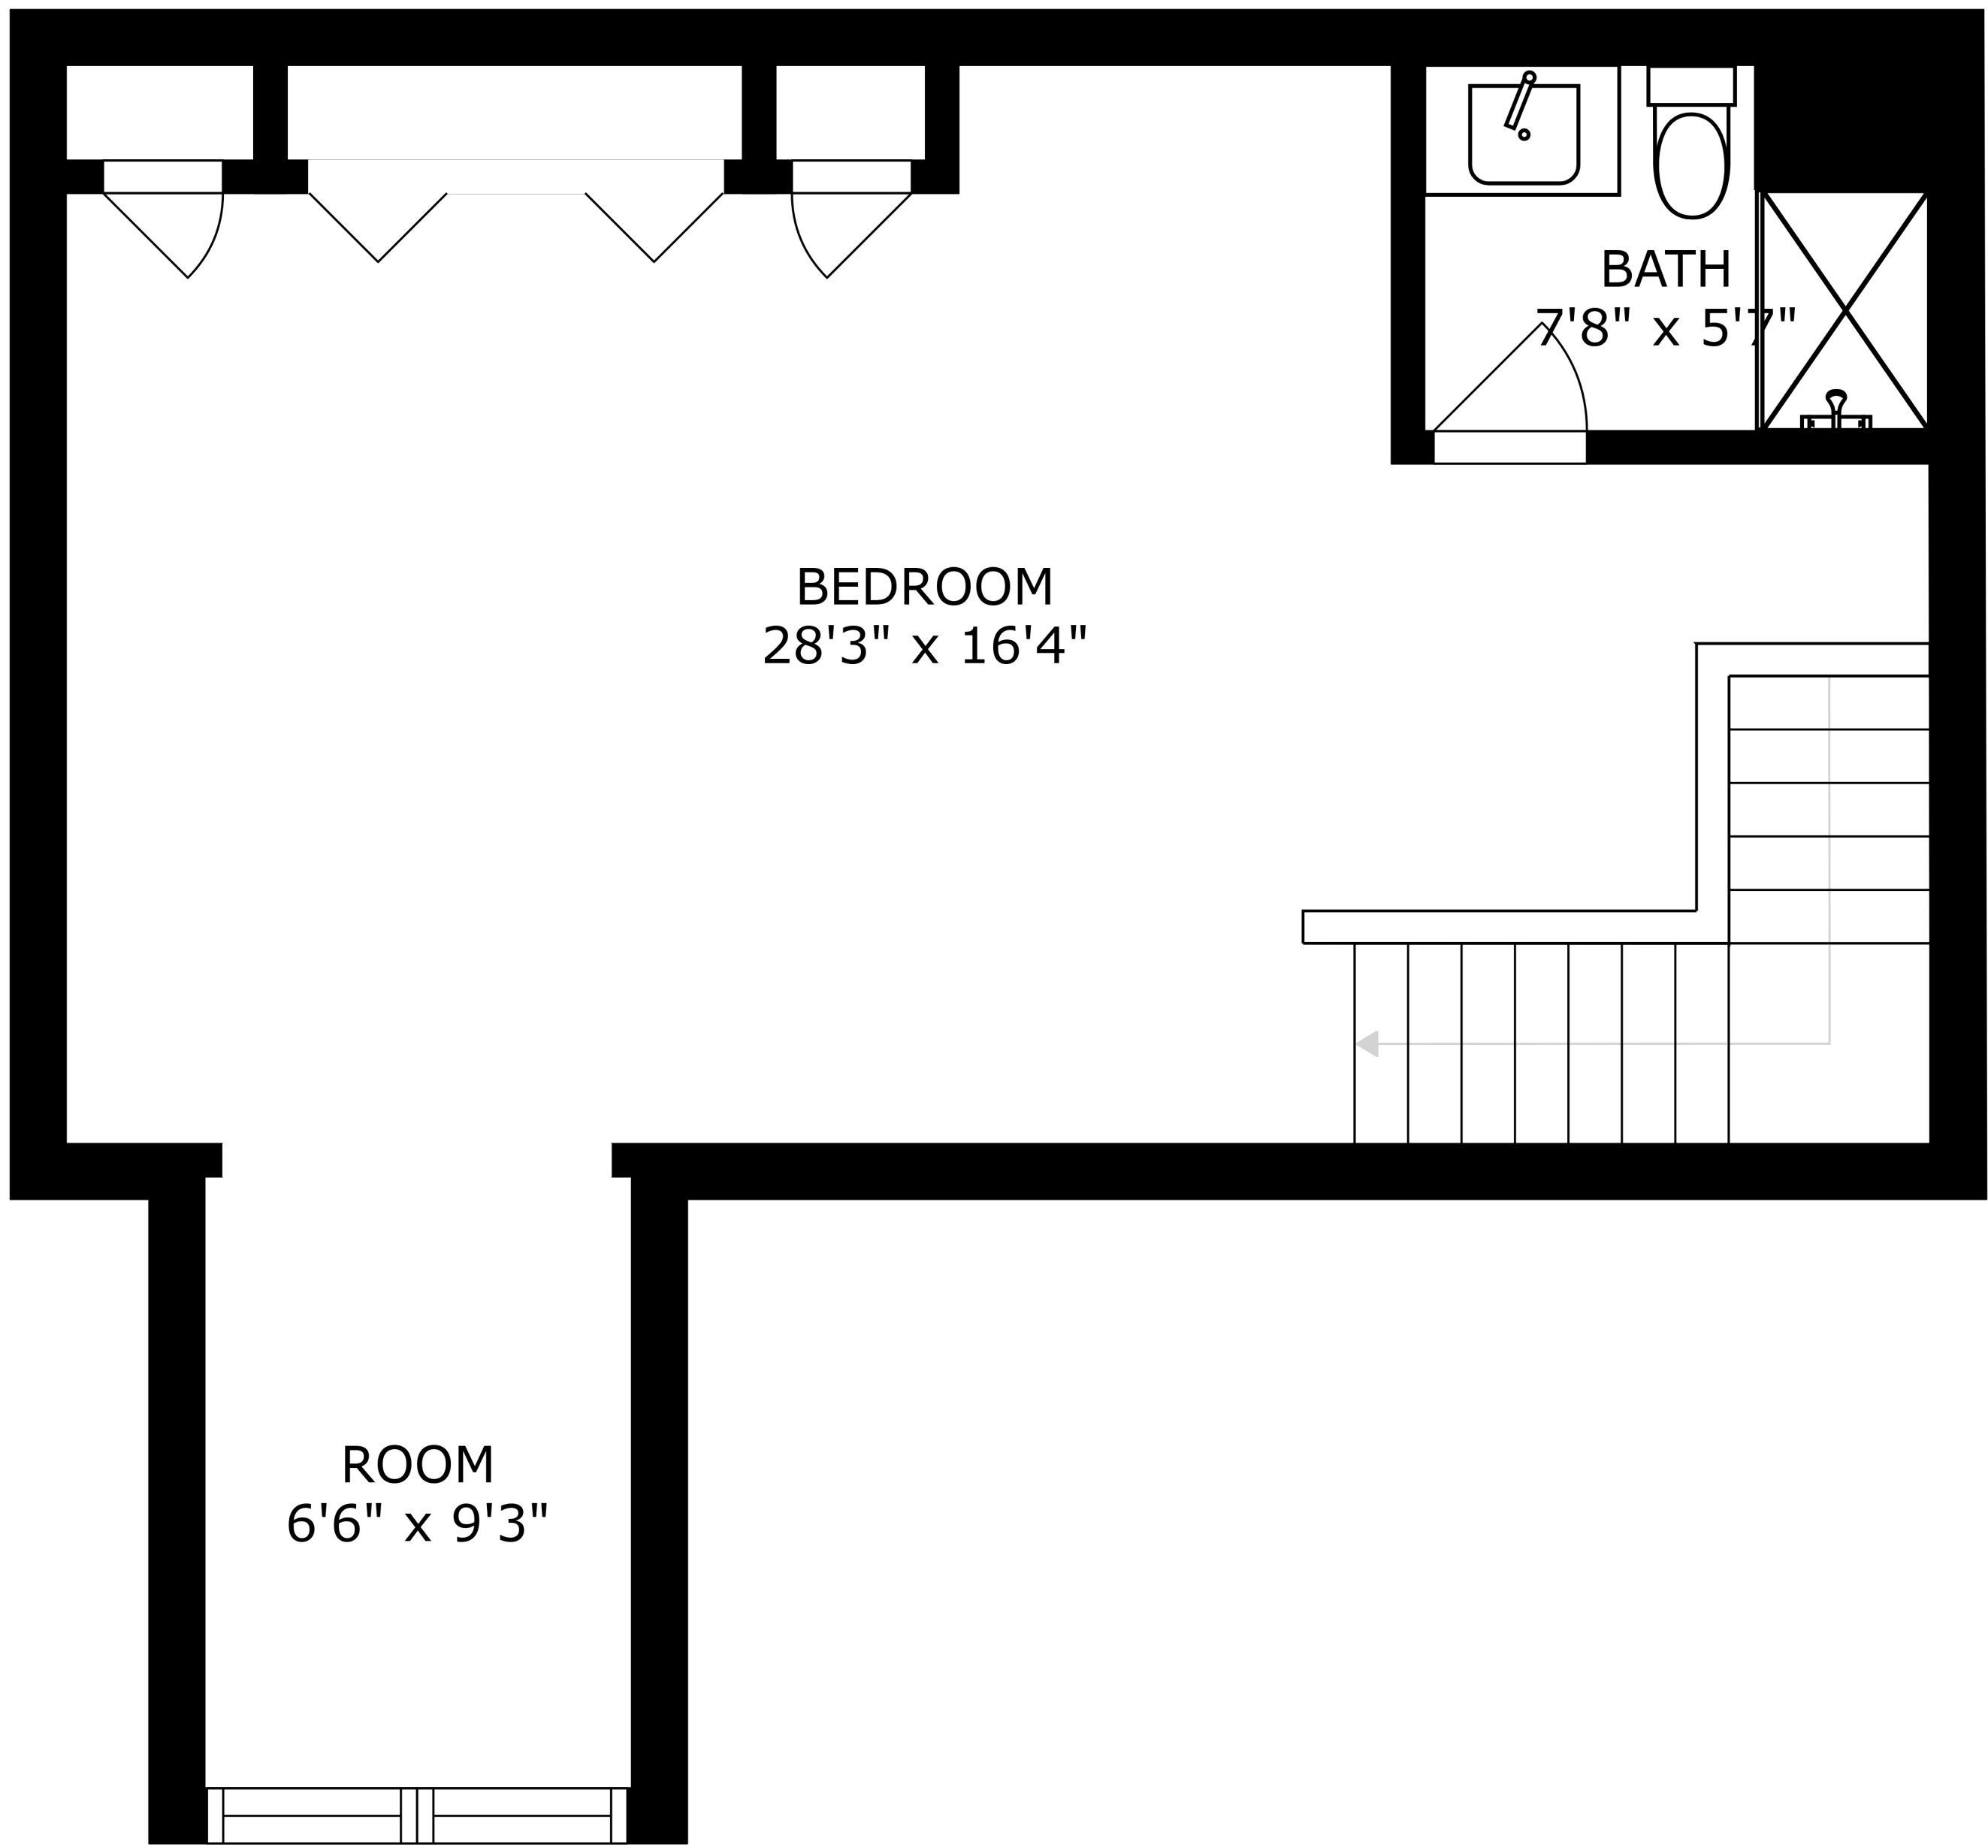

FLOOR 2

FLOOR 3

FLOOR 1

SIZES AND DIMENSIONS ARE APPROXIMATE, ACTUAL MAY VARY.

BEDROOM  
28'3" x 16'4"

BATH  
7'8" x 5'7"

ROOM  
6'6" x 9'3"

SIZES AND DIMENSIONS ARE APPROXIMATE, ACTUAL MAY VARY.

BASEMENT  
23'2" x 32'6"

SIZES AND DIMENSIONS ARE APPROXIMATE, ACTUAL MAY VARY.