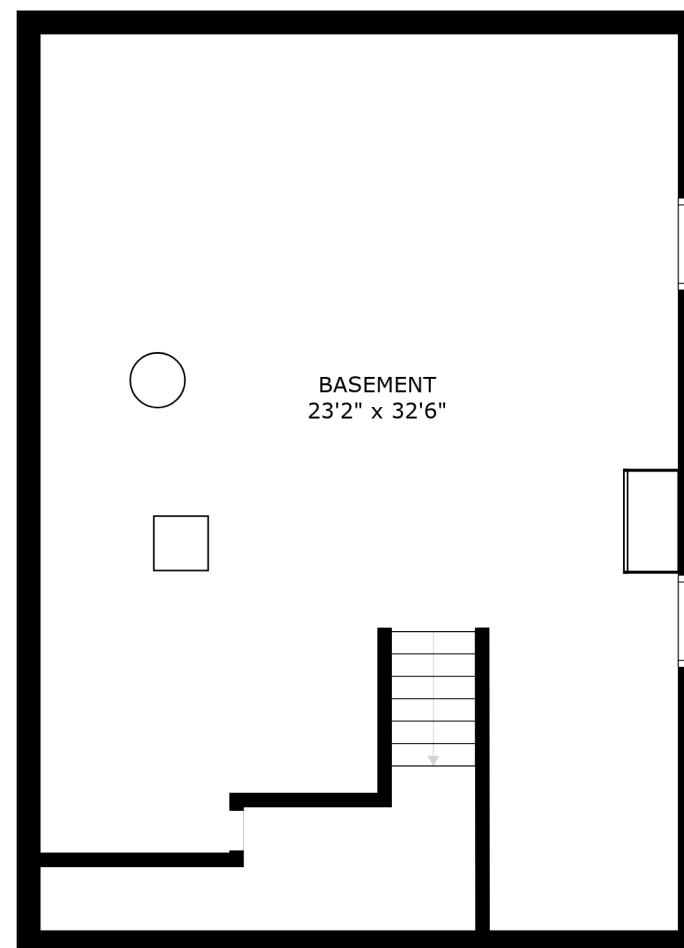

FLOOR 2

FLOOR 3

FLOOR 1

SIZES AND DIMENSIONS ARE APPROXIMATE, ACTUAL MAY VARY.

BEDROOM  
28'3" x 16'4"

BATH  
7'8" x 5'7"

ROOM  
6'6" x 9'3"

SIZES AND DIMENSIONS ARE APPROXIMATE, ACTUAL MAY VARY.

BASEMENT  
23'2" x 32'6"

SIZES AND DIMENSIONS ARE APPROXIMATE, ACTUAL MAY VARY.