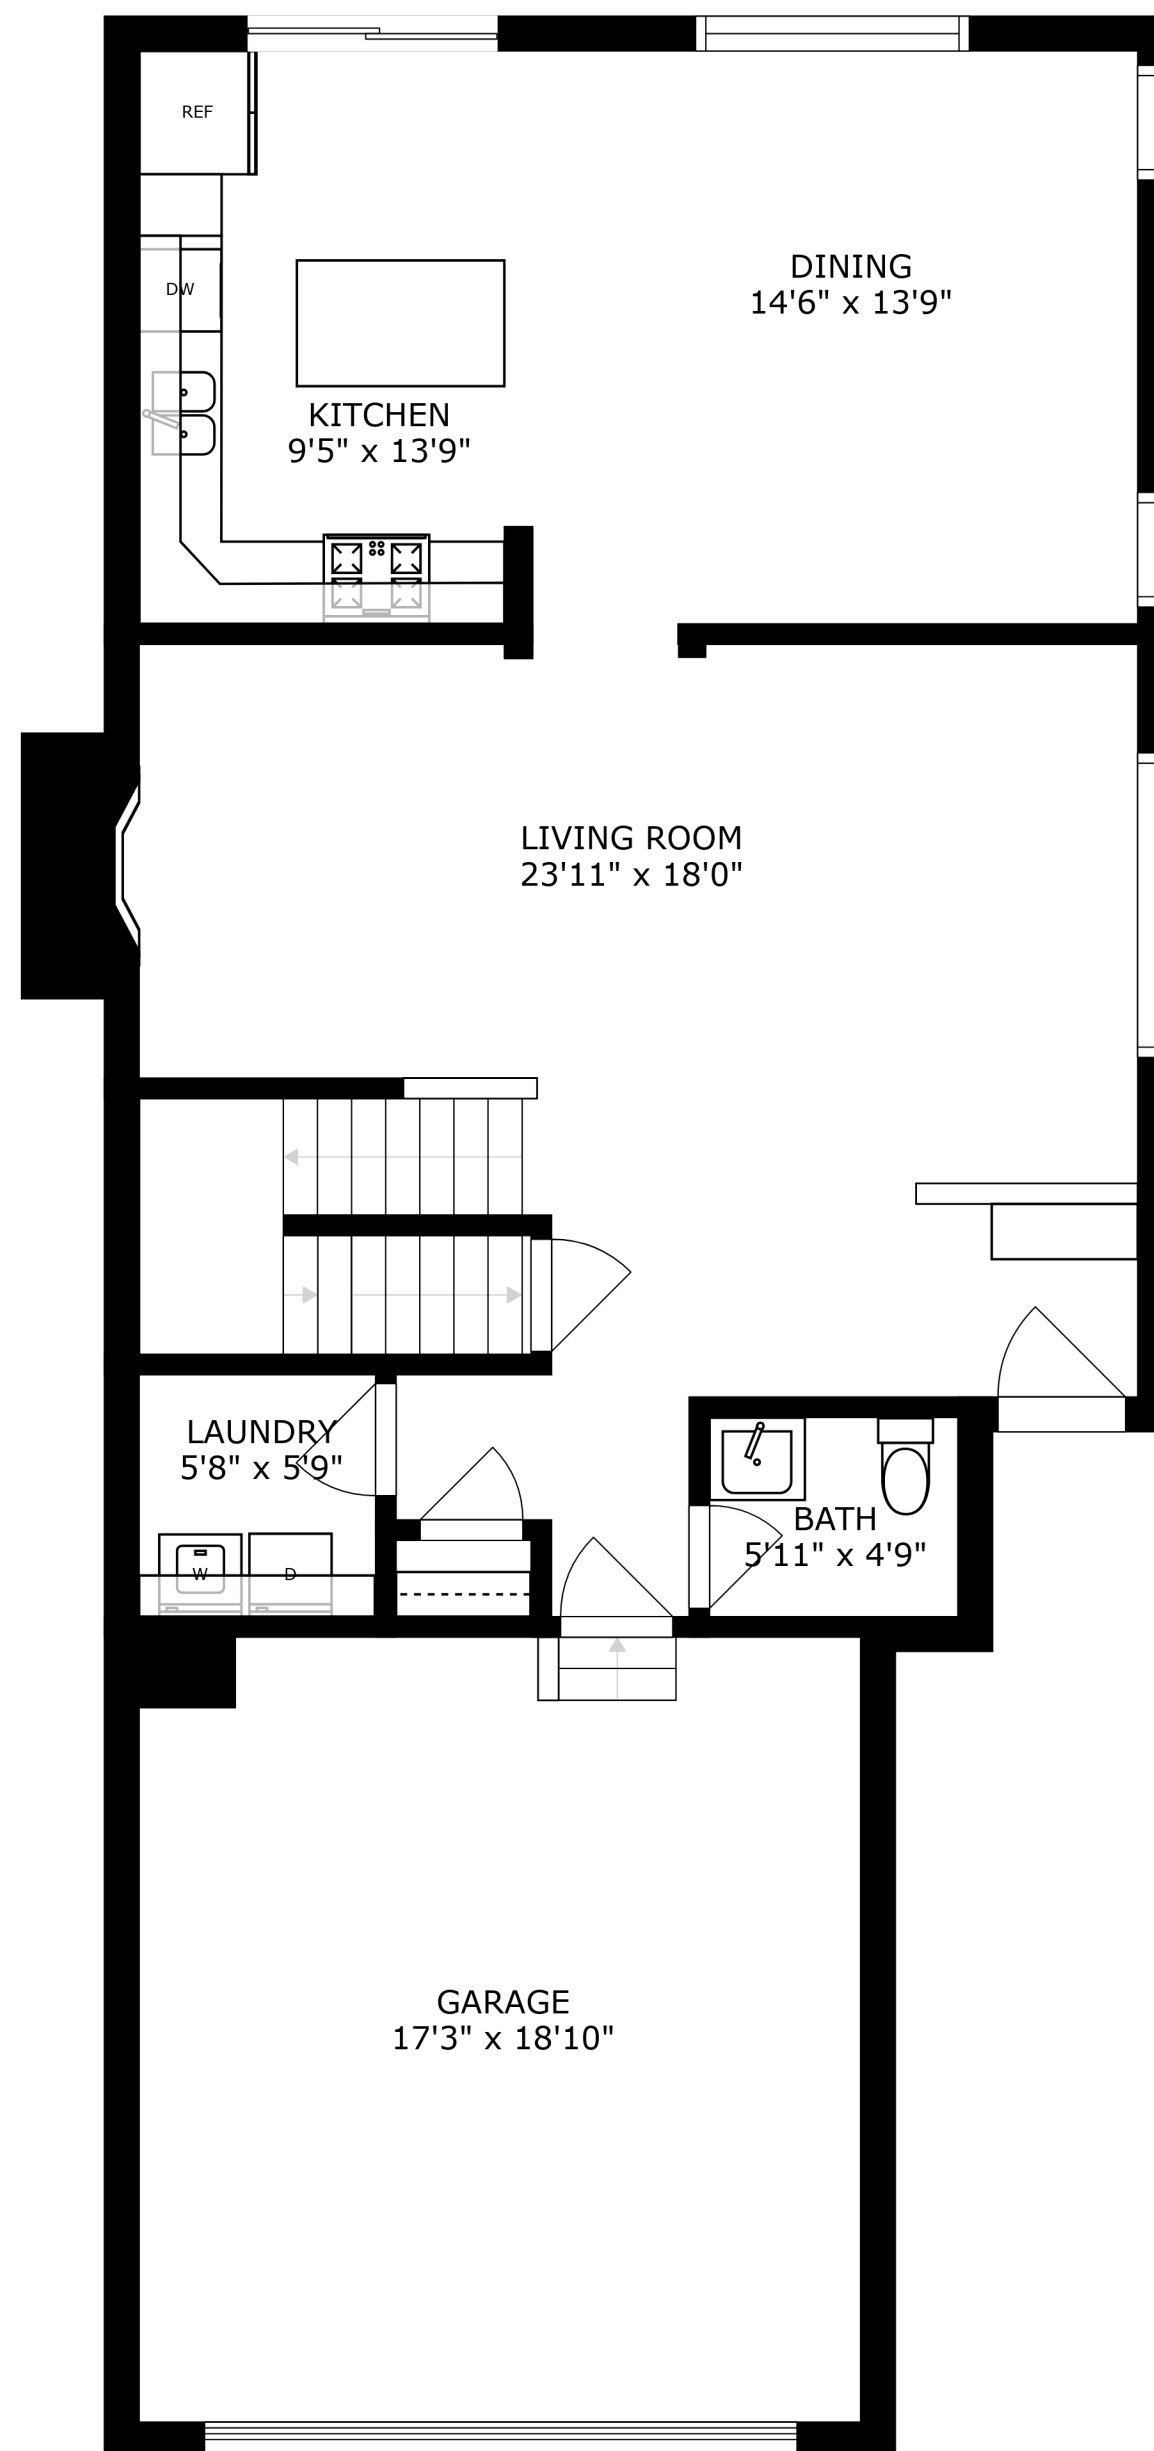

FLOOR 1

FLOOR 2

FLOOR 3

SIZES AND DIMENSIONS ARE APPROXIMATE, ACTUAL MAY VARY.

SIZES AND DIMENSIONS ARE APPROXIMATE, ACTUAL MAY VARY.

BASEMENT
23'11" x 27'10"

BAR
9'2" x 6'8"

STORAGE
23'11" x 9'5"

SIZES AND DIMENSIONS ARE APPROXIMATE, ACTUAL MAY VARY.