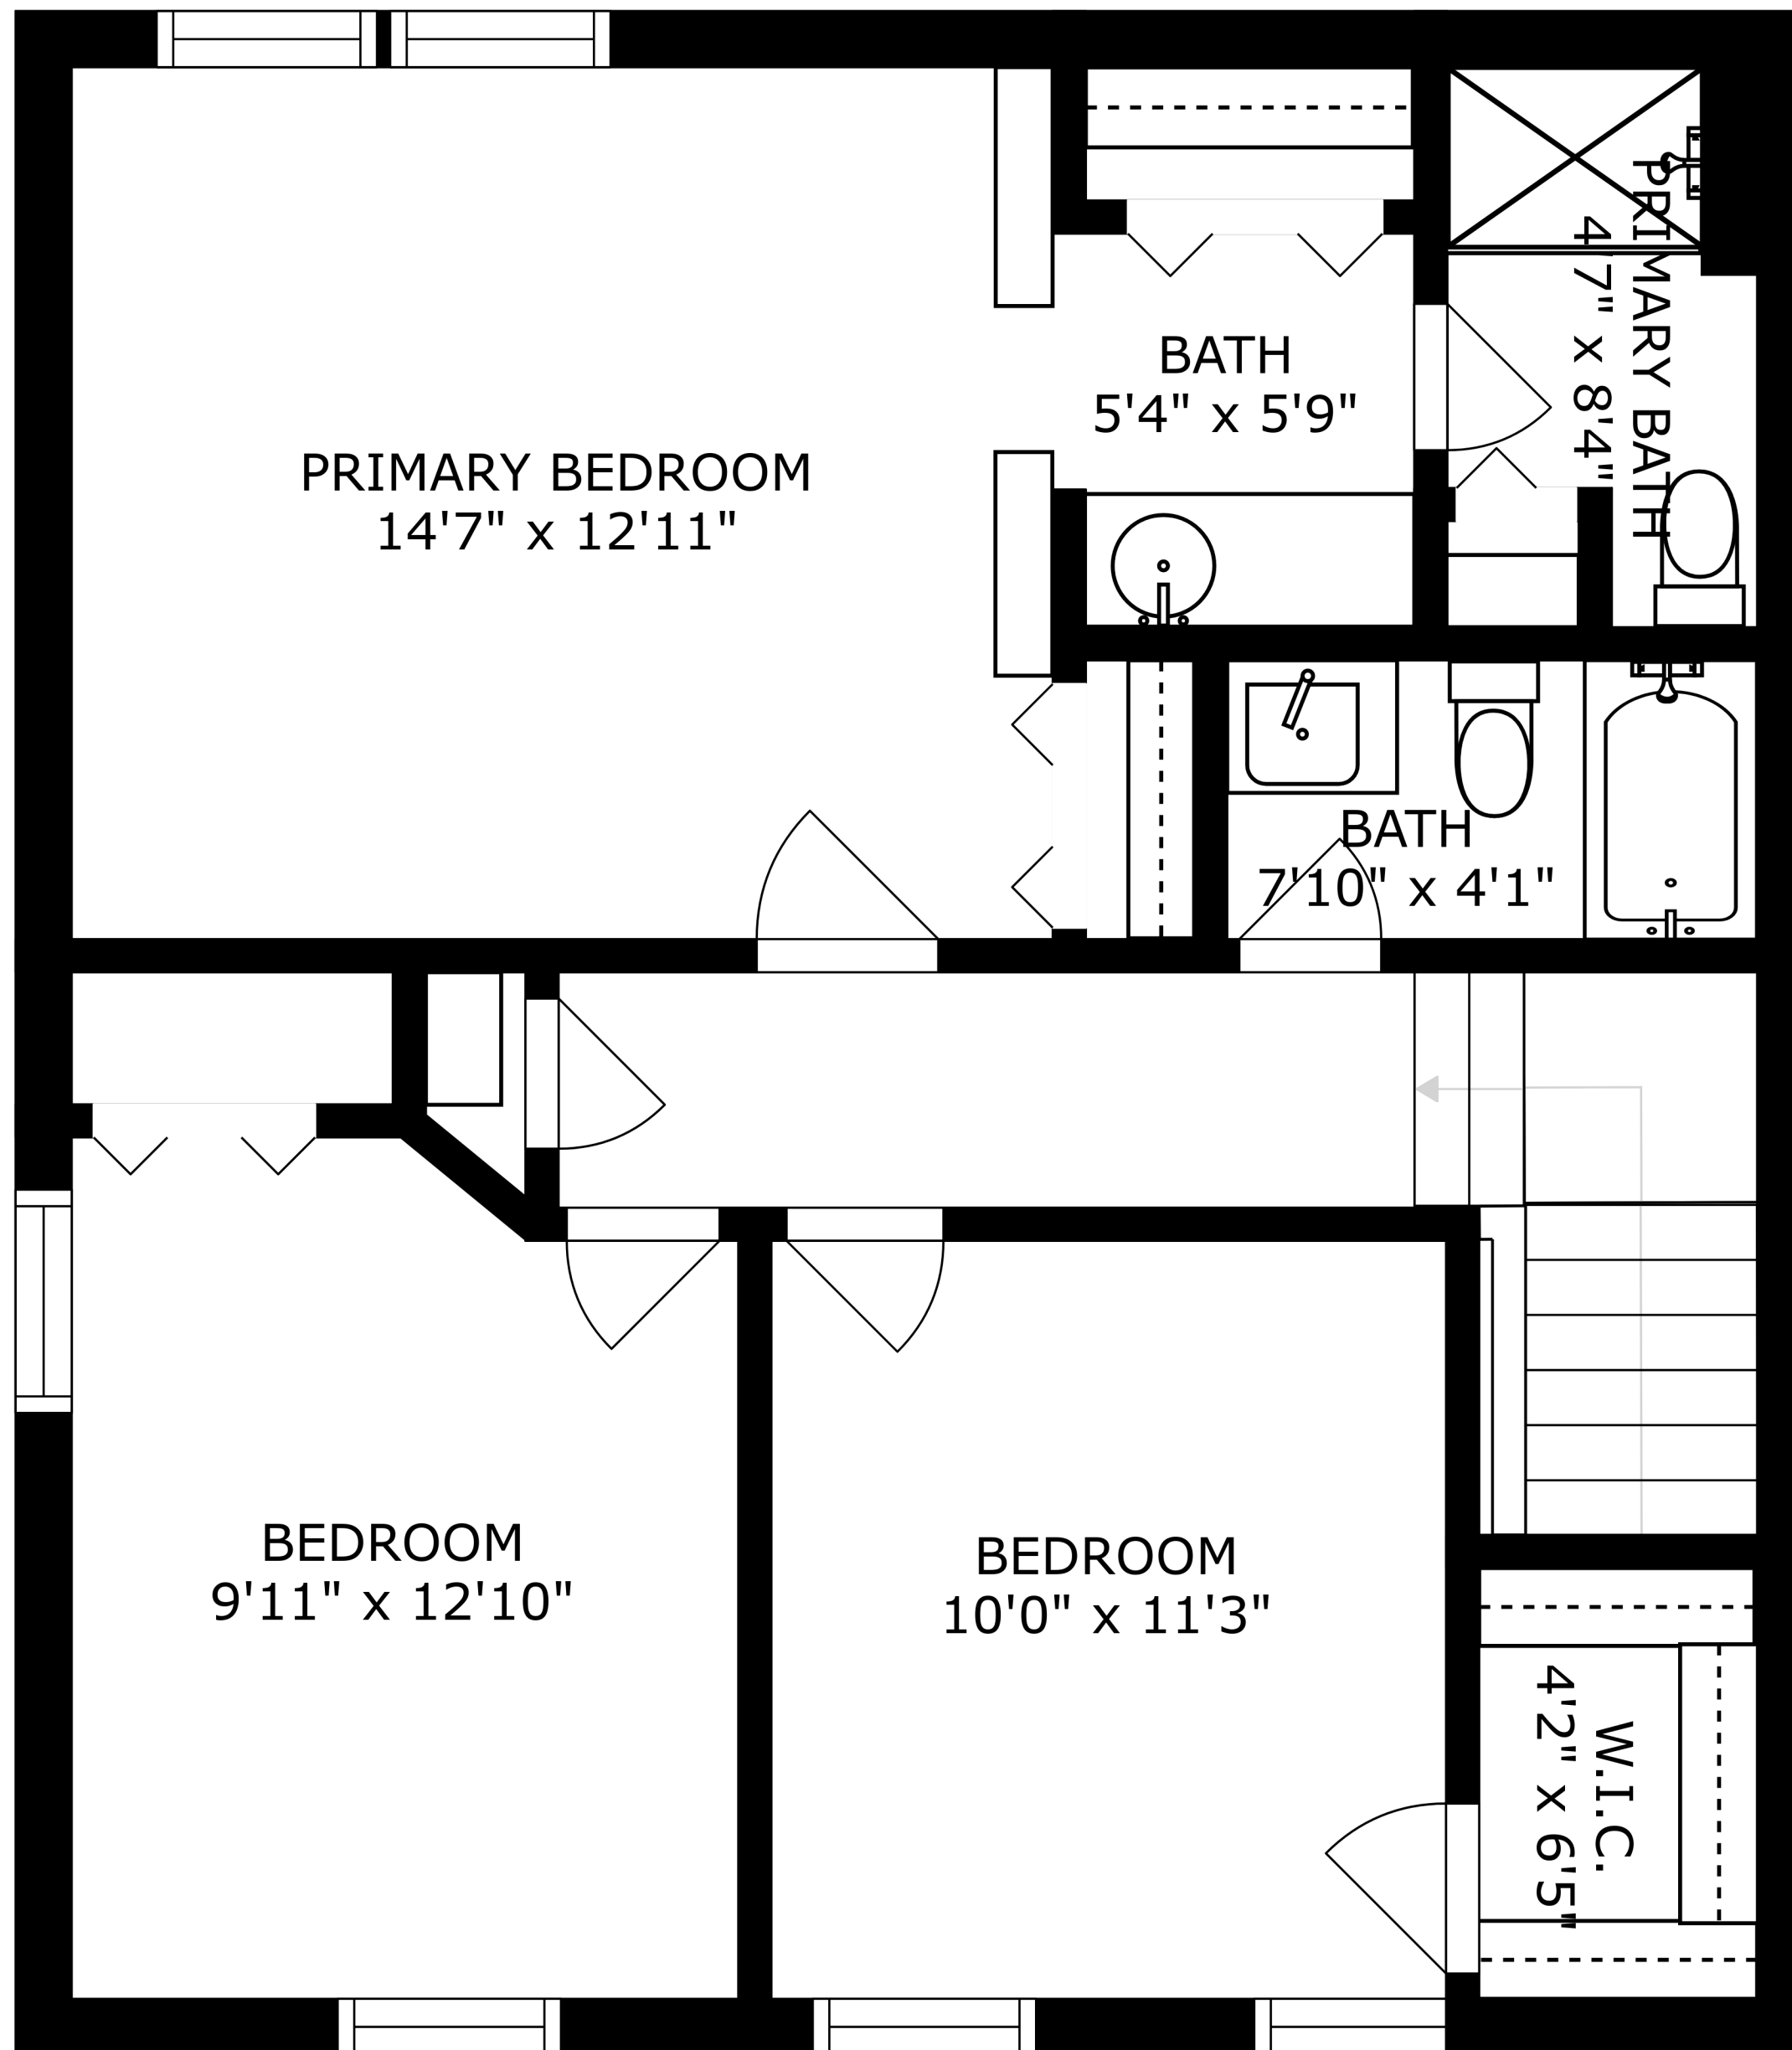

SIZES AND DIMENSIONS ARE APPROXIMATE, ACTUAL MAY VARY.

SIZES AND DIMENSIONS ARE APPROXIMATE, ACTUAL MAY VARY.

SIZES AND DIMENSIONS ARE APPROXIMATE, ACTUAL MAY VARY.

BASEMENT  
31'5" x 23'0"

SIZES AND DIMENSIONS ARE APPROXIMATE, ACTUAL MAY VARY.