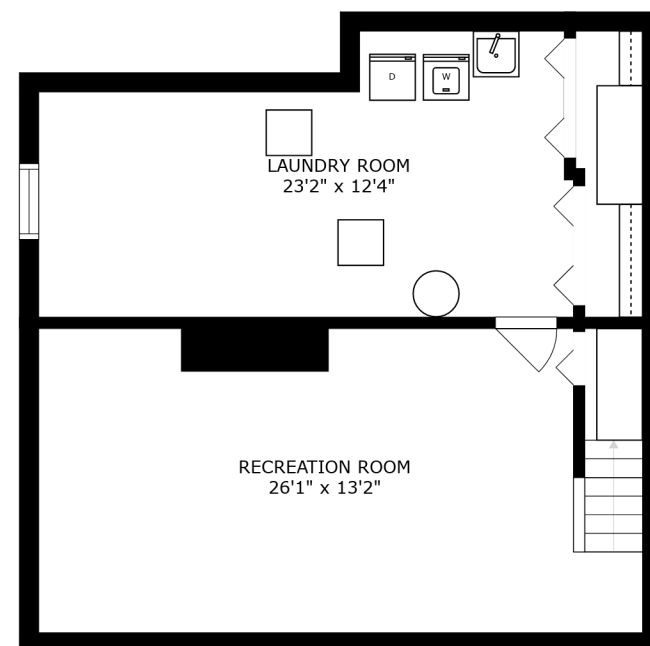

FLOOR 2

FLOOR 3

FLOOR 1

SIZES AND DIMENSIONS ARE APPROXIMATE, ACTUAL MAY VARY.

SIZES AND DIMENSIONS ARE APPROXIMATE, ACTUAL MAY VARY.

SIZES AND DIMENSIONS ARE APPROXIMATE, ACTUAL MAY VARY.

LAUNDRY ROOM
23'2" x 12'4"

RECREATION ROOM
26'1" x 13'2"

SIZES AND DIMENSIONS ARE APPROXIMATE, ACTUAL MAY VARY.