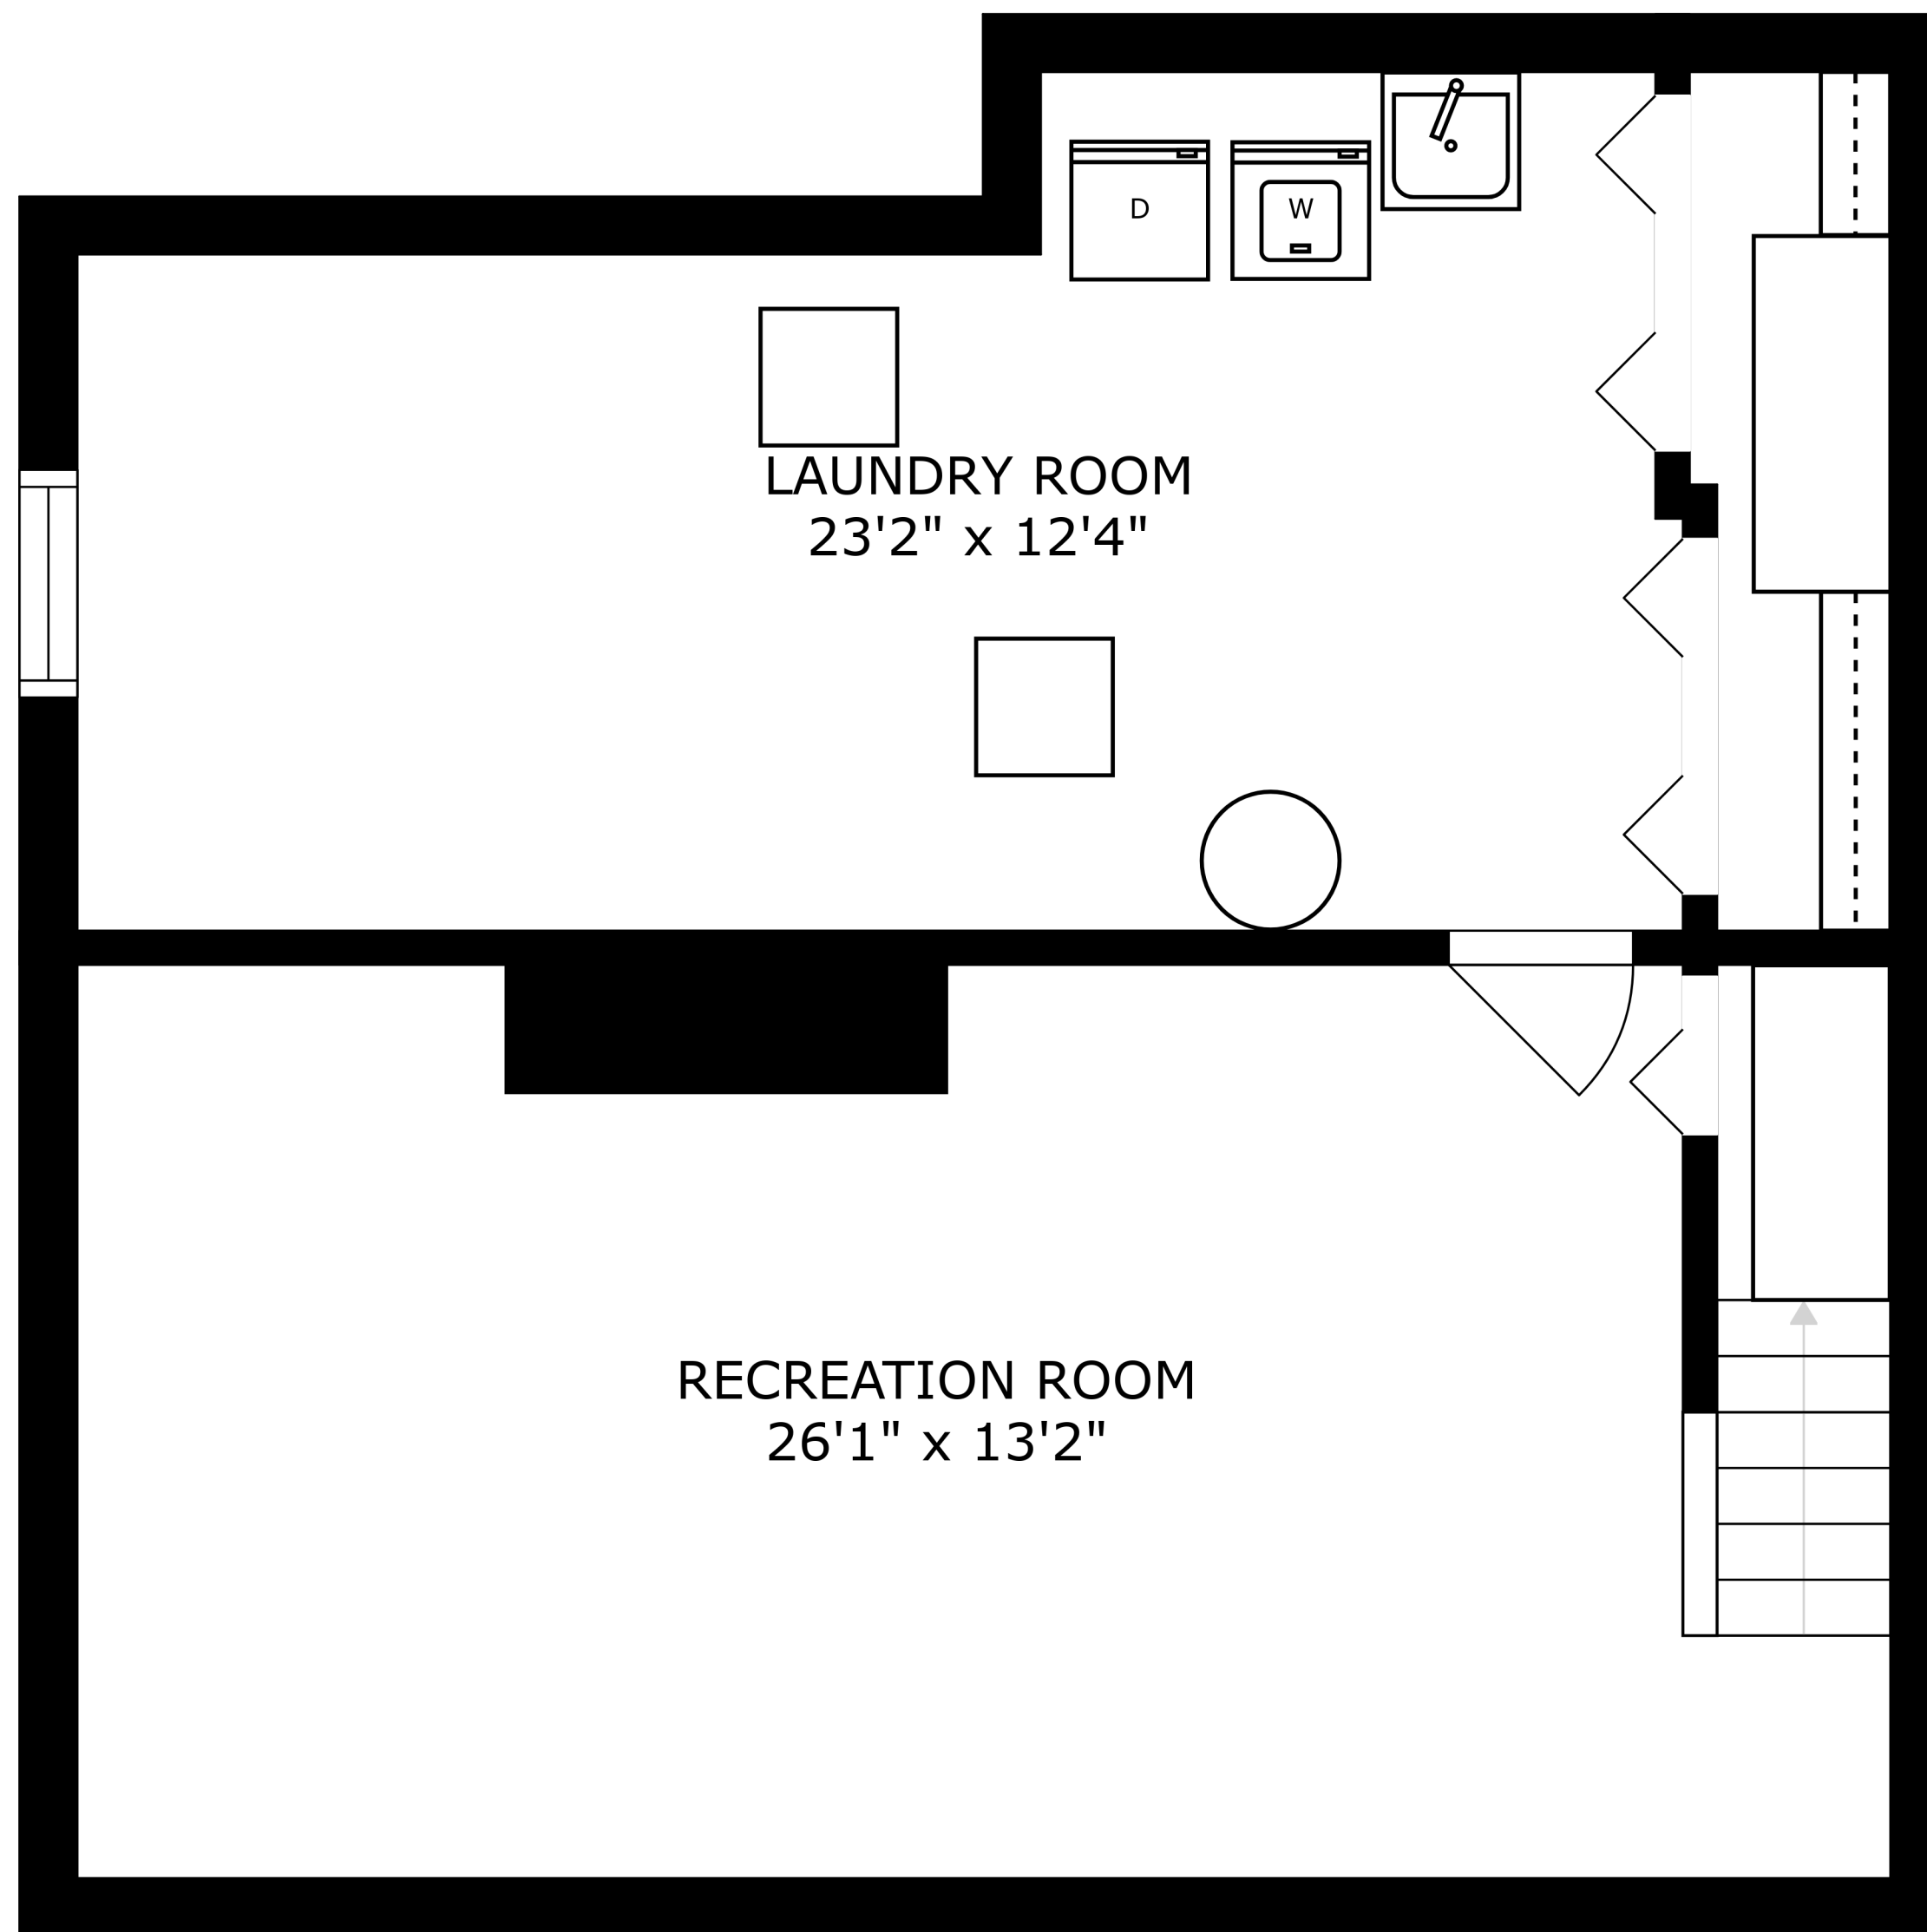

FLOOR 2

FLOOR 3

FLOOR 1

SIZES AND DIMENSIONS ARE APPROXIMATE, ACTUAL MAY VARY.

SIZES AND DIMENSIONS ARE APPROXIMATE, ACTUAL MAY VARY.

SIZES AND DIMENSIONS ARE APPROXIMATE, ACTUAL MAY VARY.

LAUNDRY ROOM
23'2" x 12'4"

RECREATION ROOM
26'1" x 13'2"

SIZES AND DIMENSIONS ARE APPROXIMATE, ACTUAL MAY VARY.