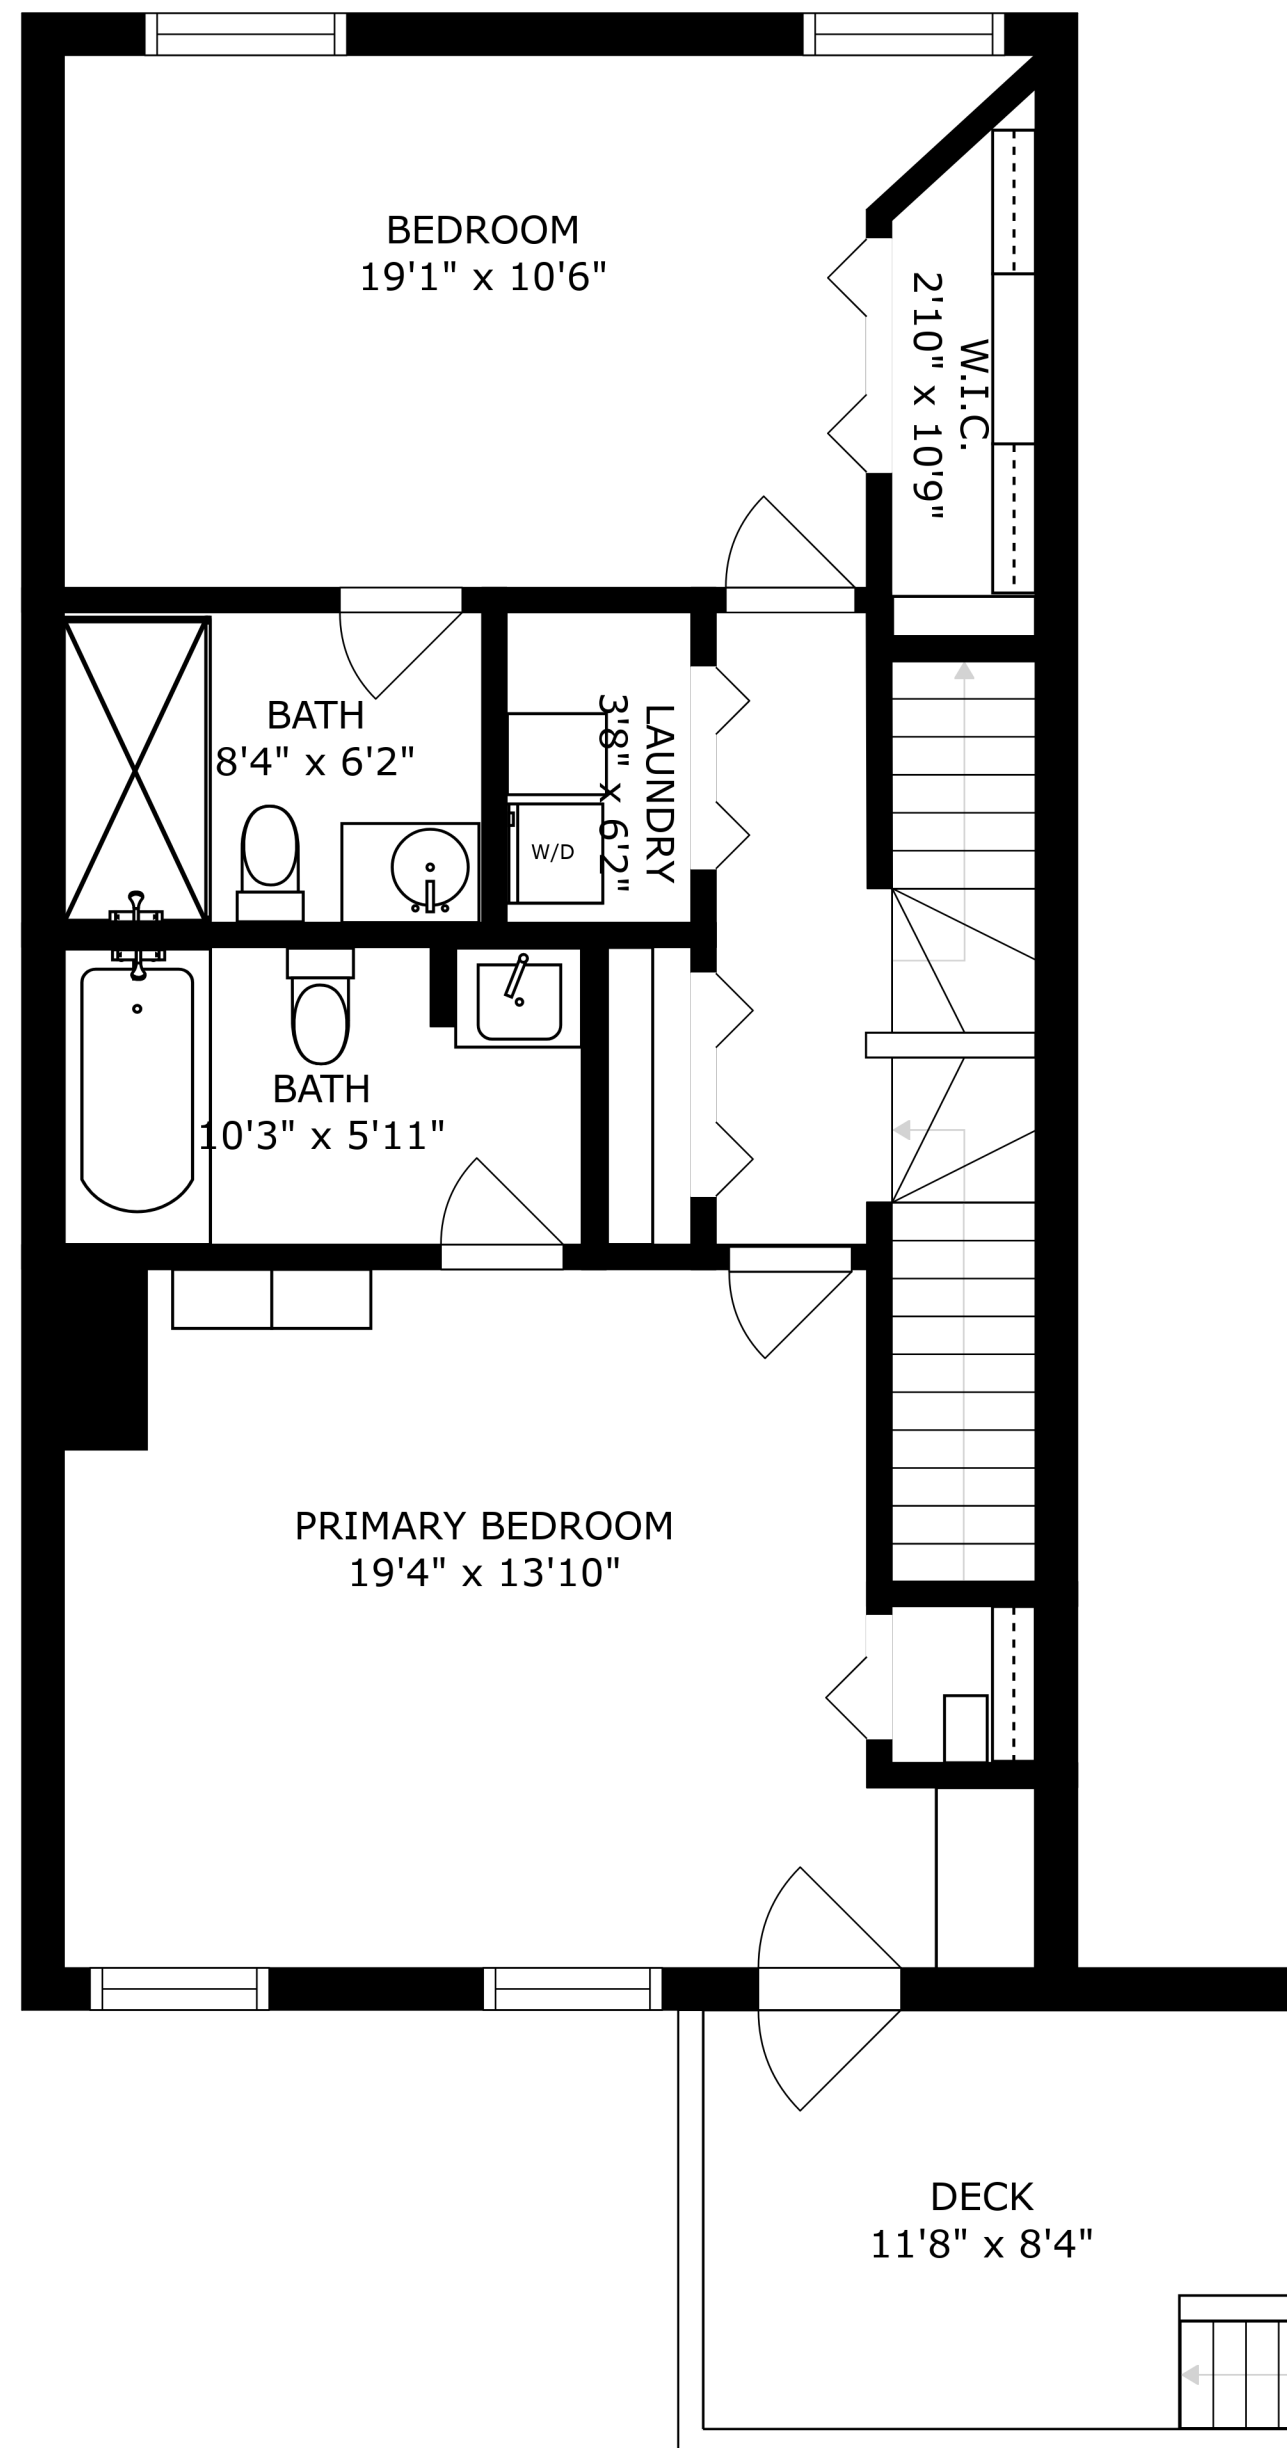

SIZES AND DIMENSIONS ARE APPROXIMATE, ACTUAL MAY VARY.

TERRACE
33'3" x 32'11"

SIZES AND DIMENSIONS ARE APPROXIMATE, ACTUAL MAY VARY.

SIZES AND DIMENSIONS ARE APPROXIMATE, ACTUAL MAY VARY.