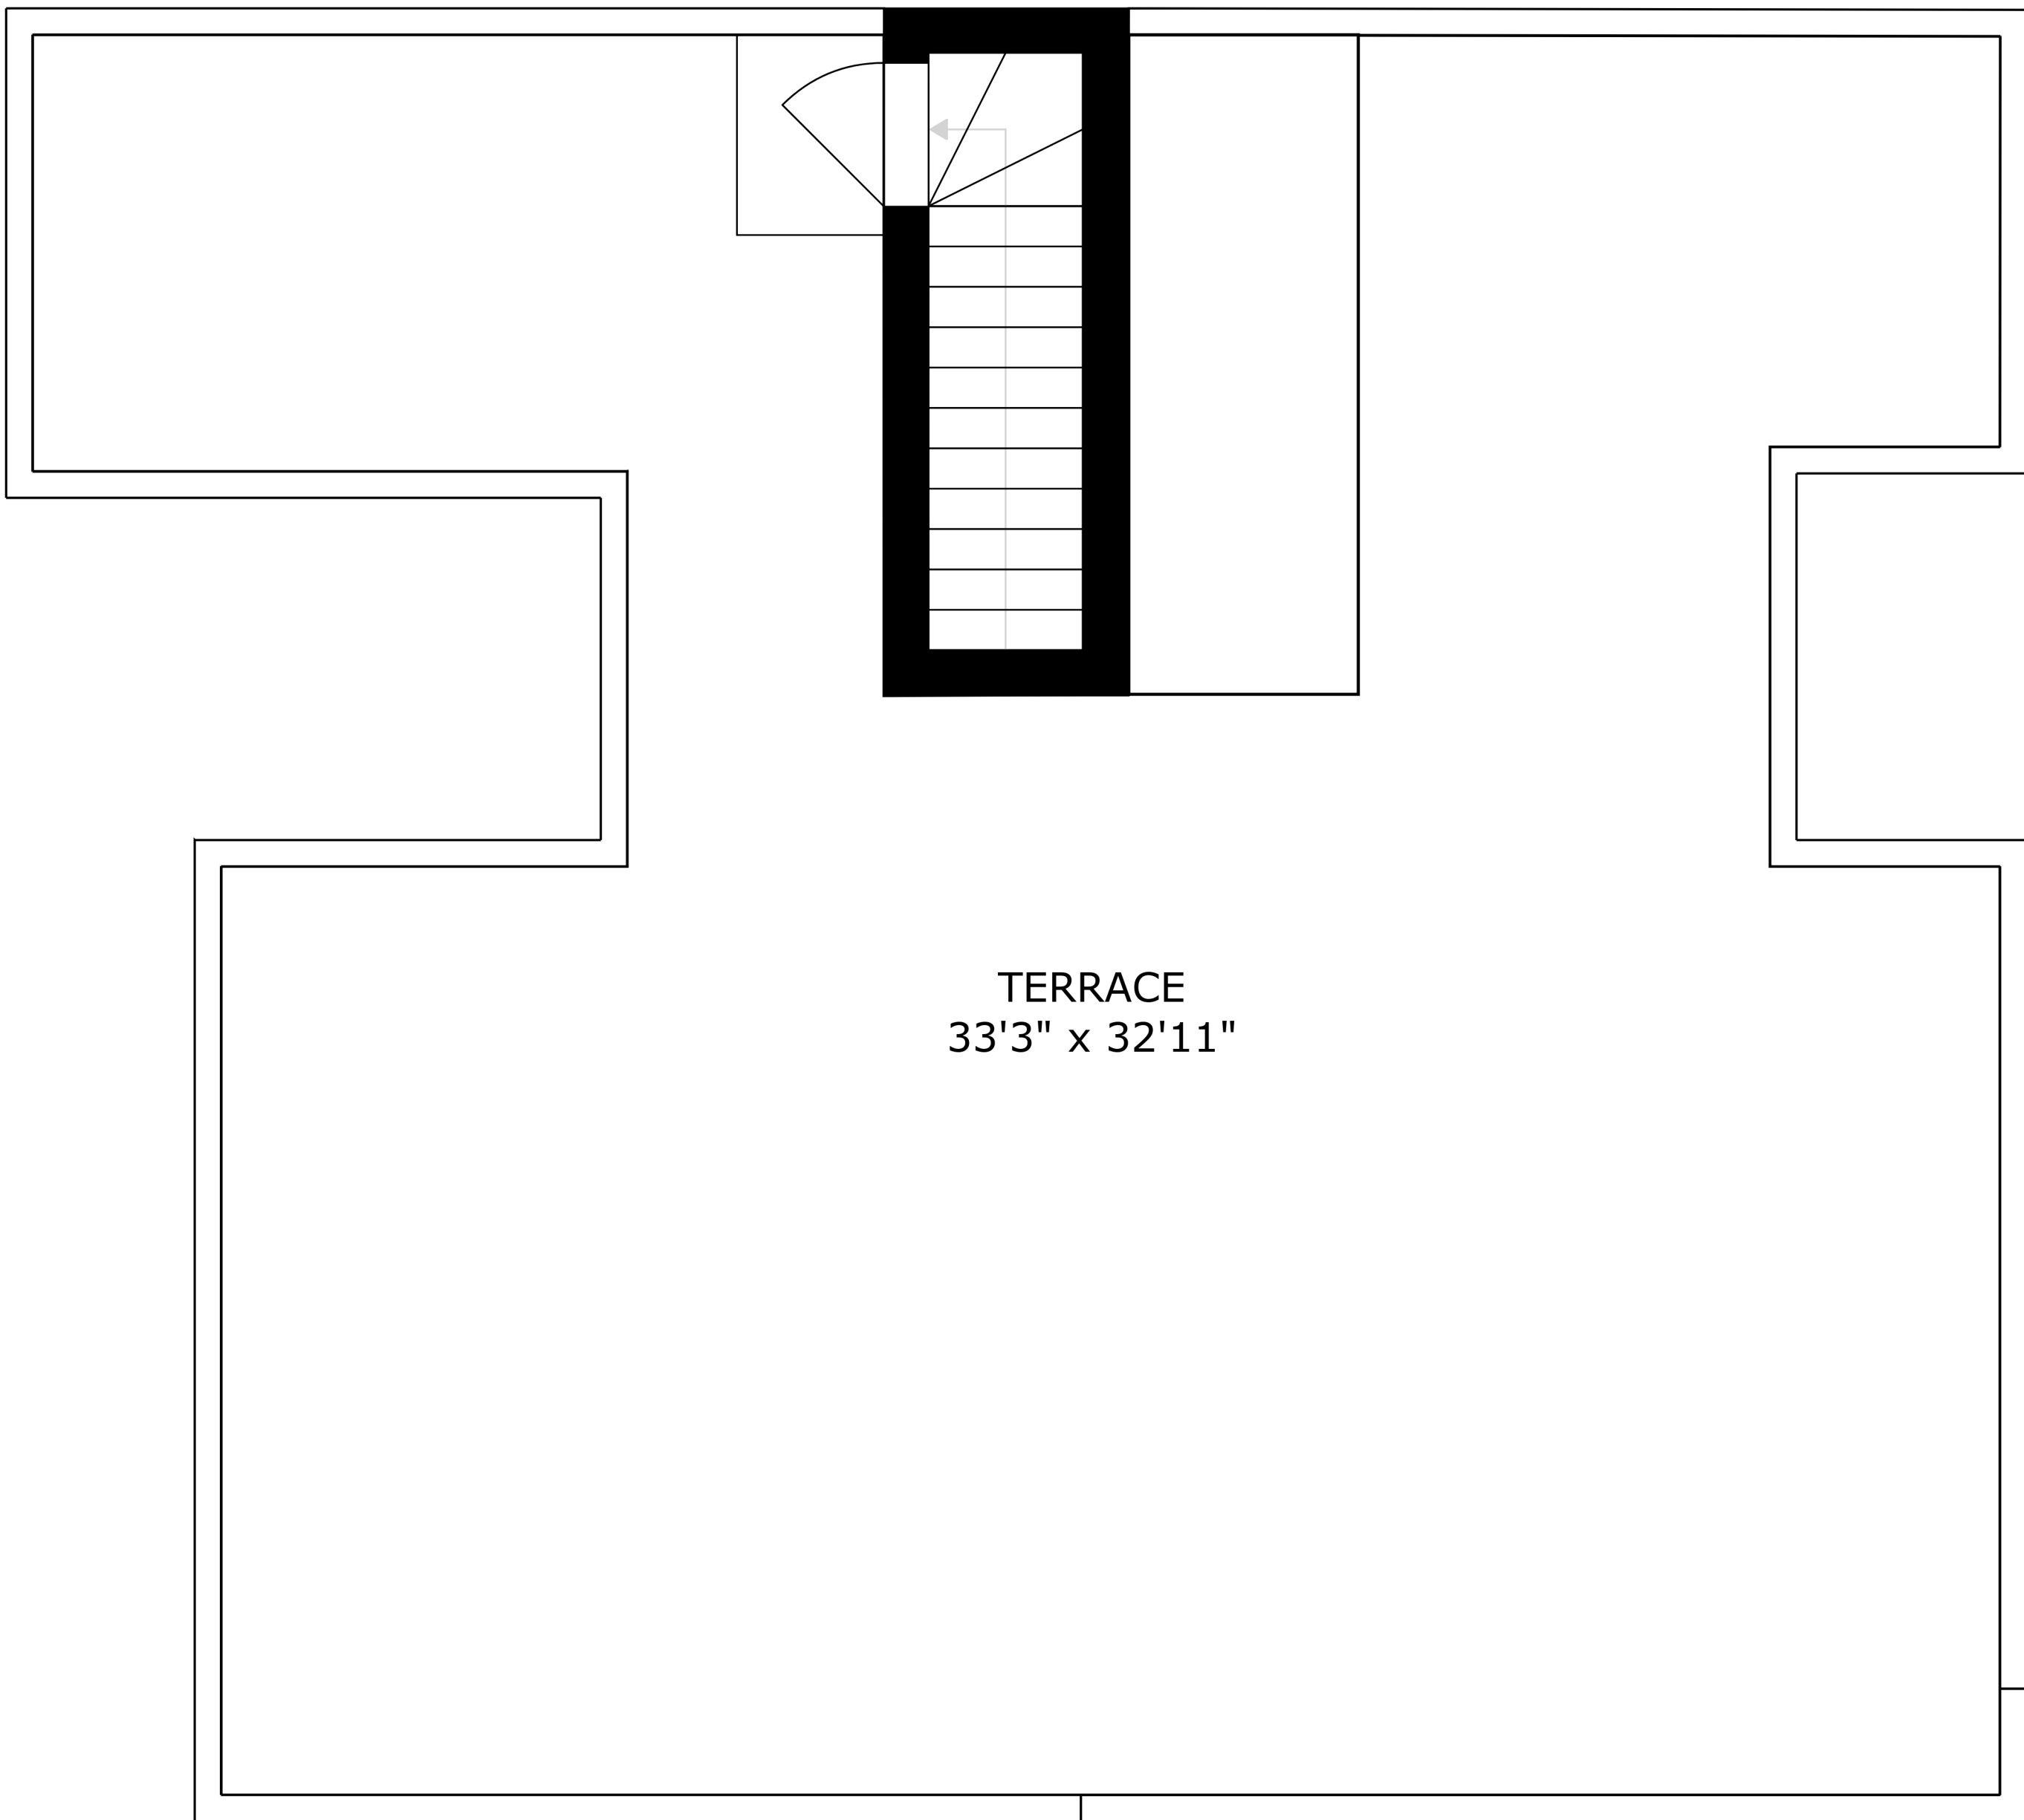

SIZES AND DIMENSIONS ARE APPROXIMATE, ACTUAL MAY VARY.

TERRACE
33'3" x 32'11"

SIZES AND DIMENSIONS ARE APPROXIMATE, ACTUAL MAY VARY.

SIZES AND DIMENSIONS ARE APPROXIMATE, ACTUAL MAY VARY.