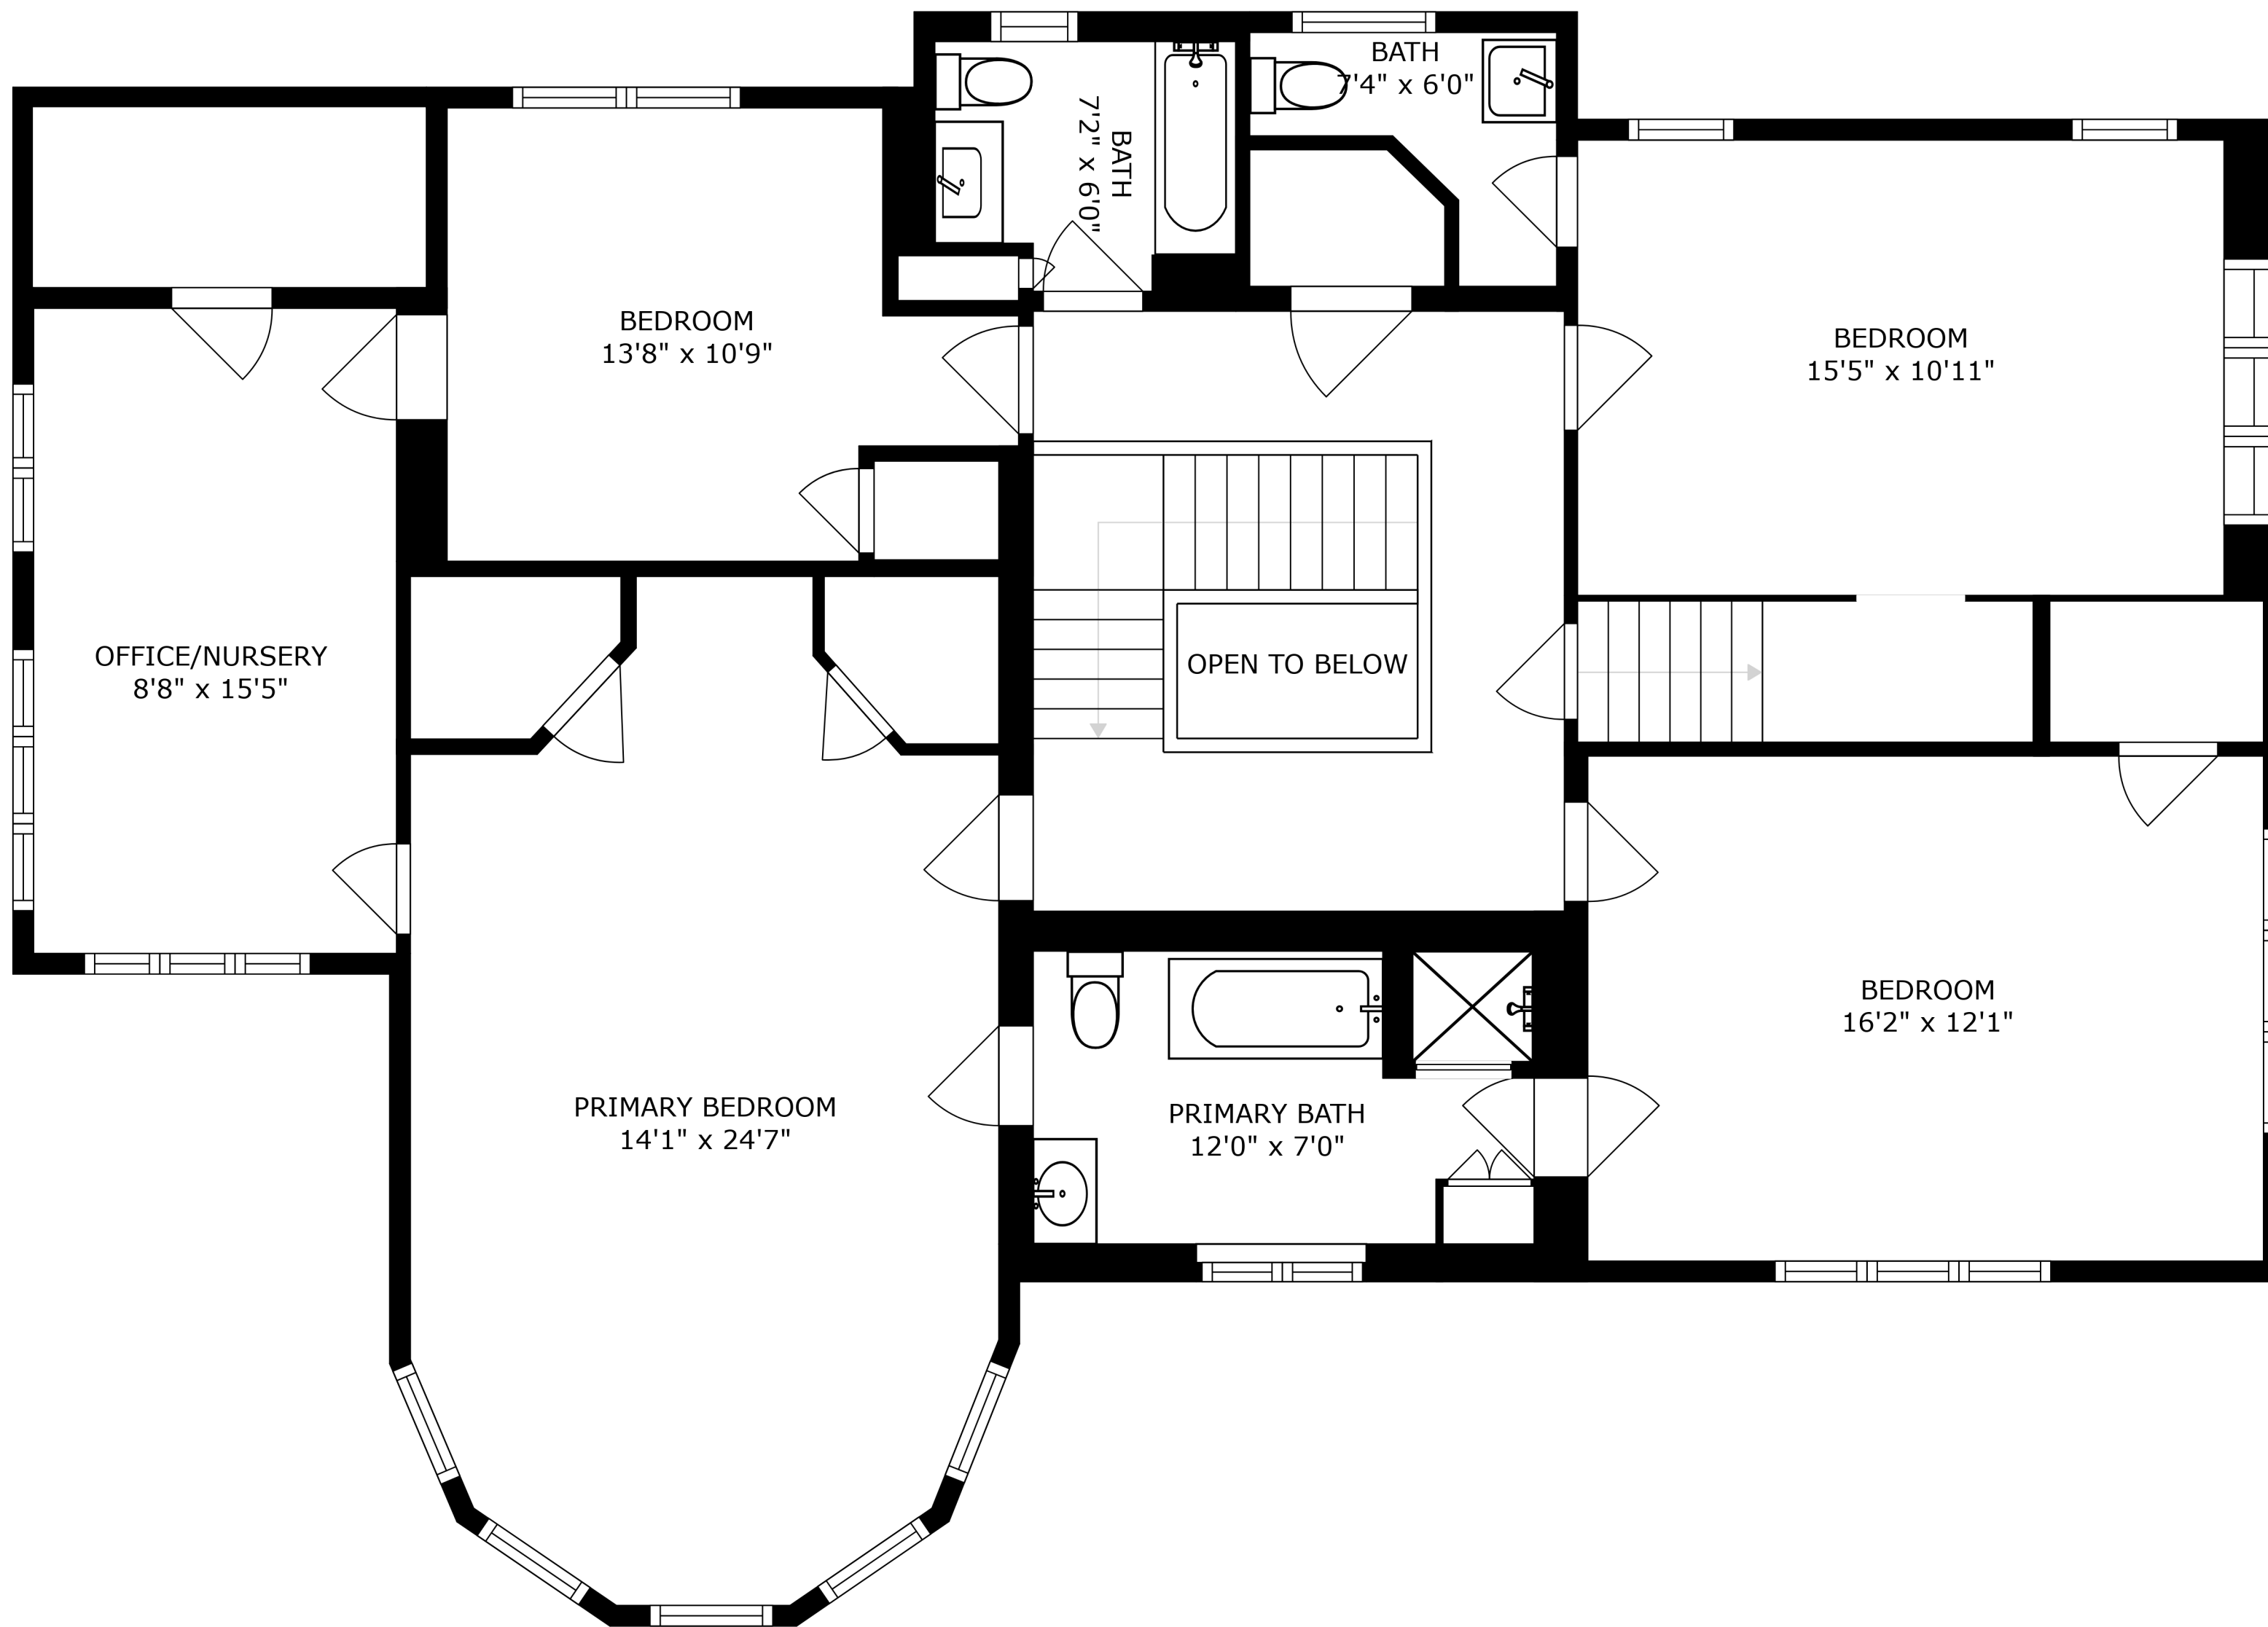

SIZES AND DIMENSIONS ARE APPROXIMATE, ACTUAL MAY VARY.

ATTIC  
55'4" x 23'7"

SIZES AND DIMENSIONS ARE APPROXIMATE, ACTUAL MAY VARY.

SIZES AND DIMENSIONS ARE APPROXIMATE, ACTUAL MAY VARY.

SIZES AND DIMENSIONS ARE APPROXIMATE, ACTUAL MAY VARY.