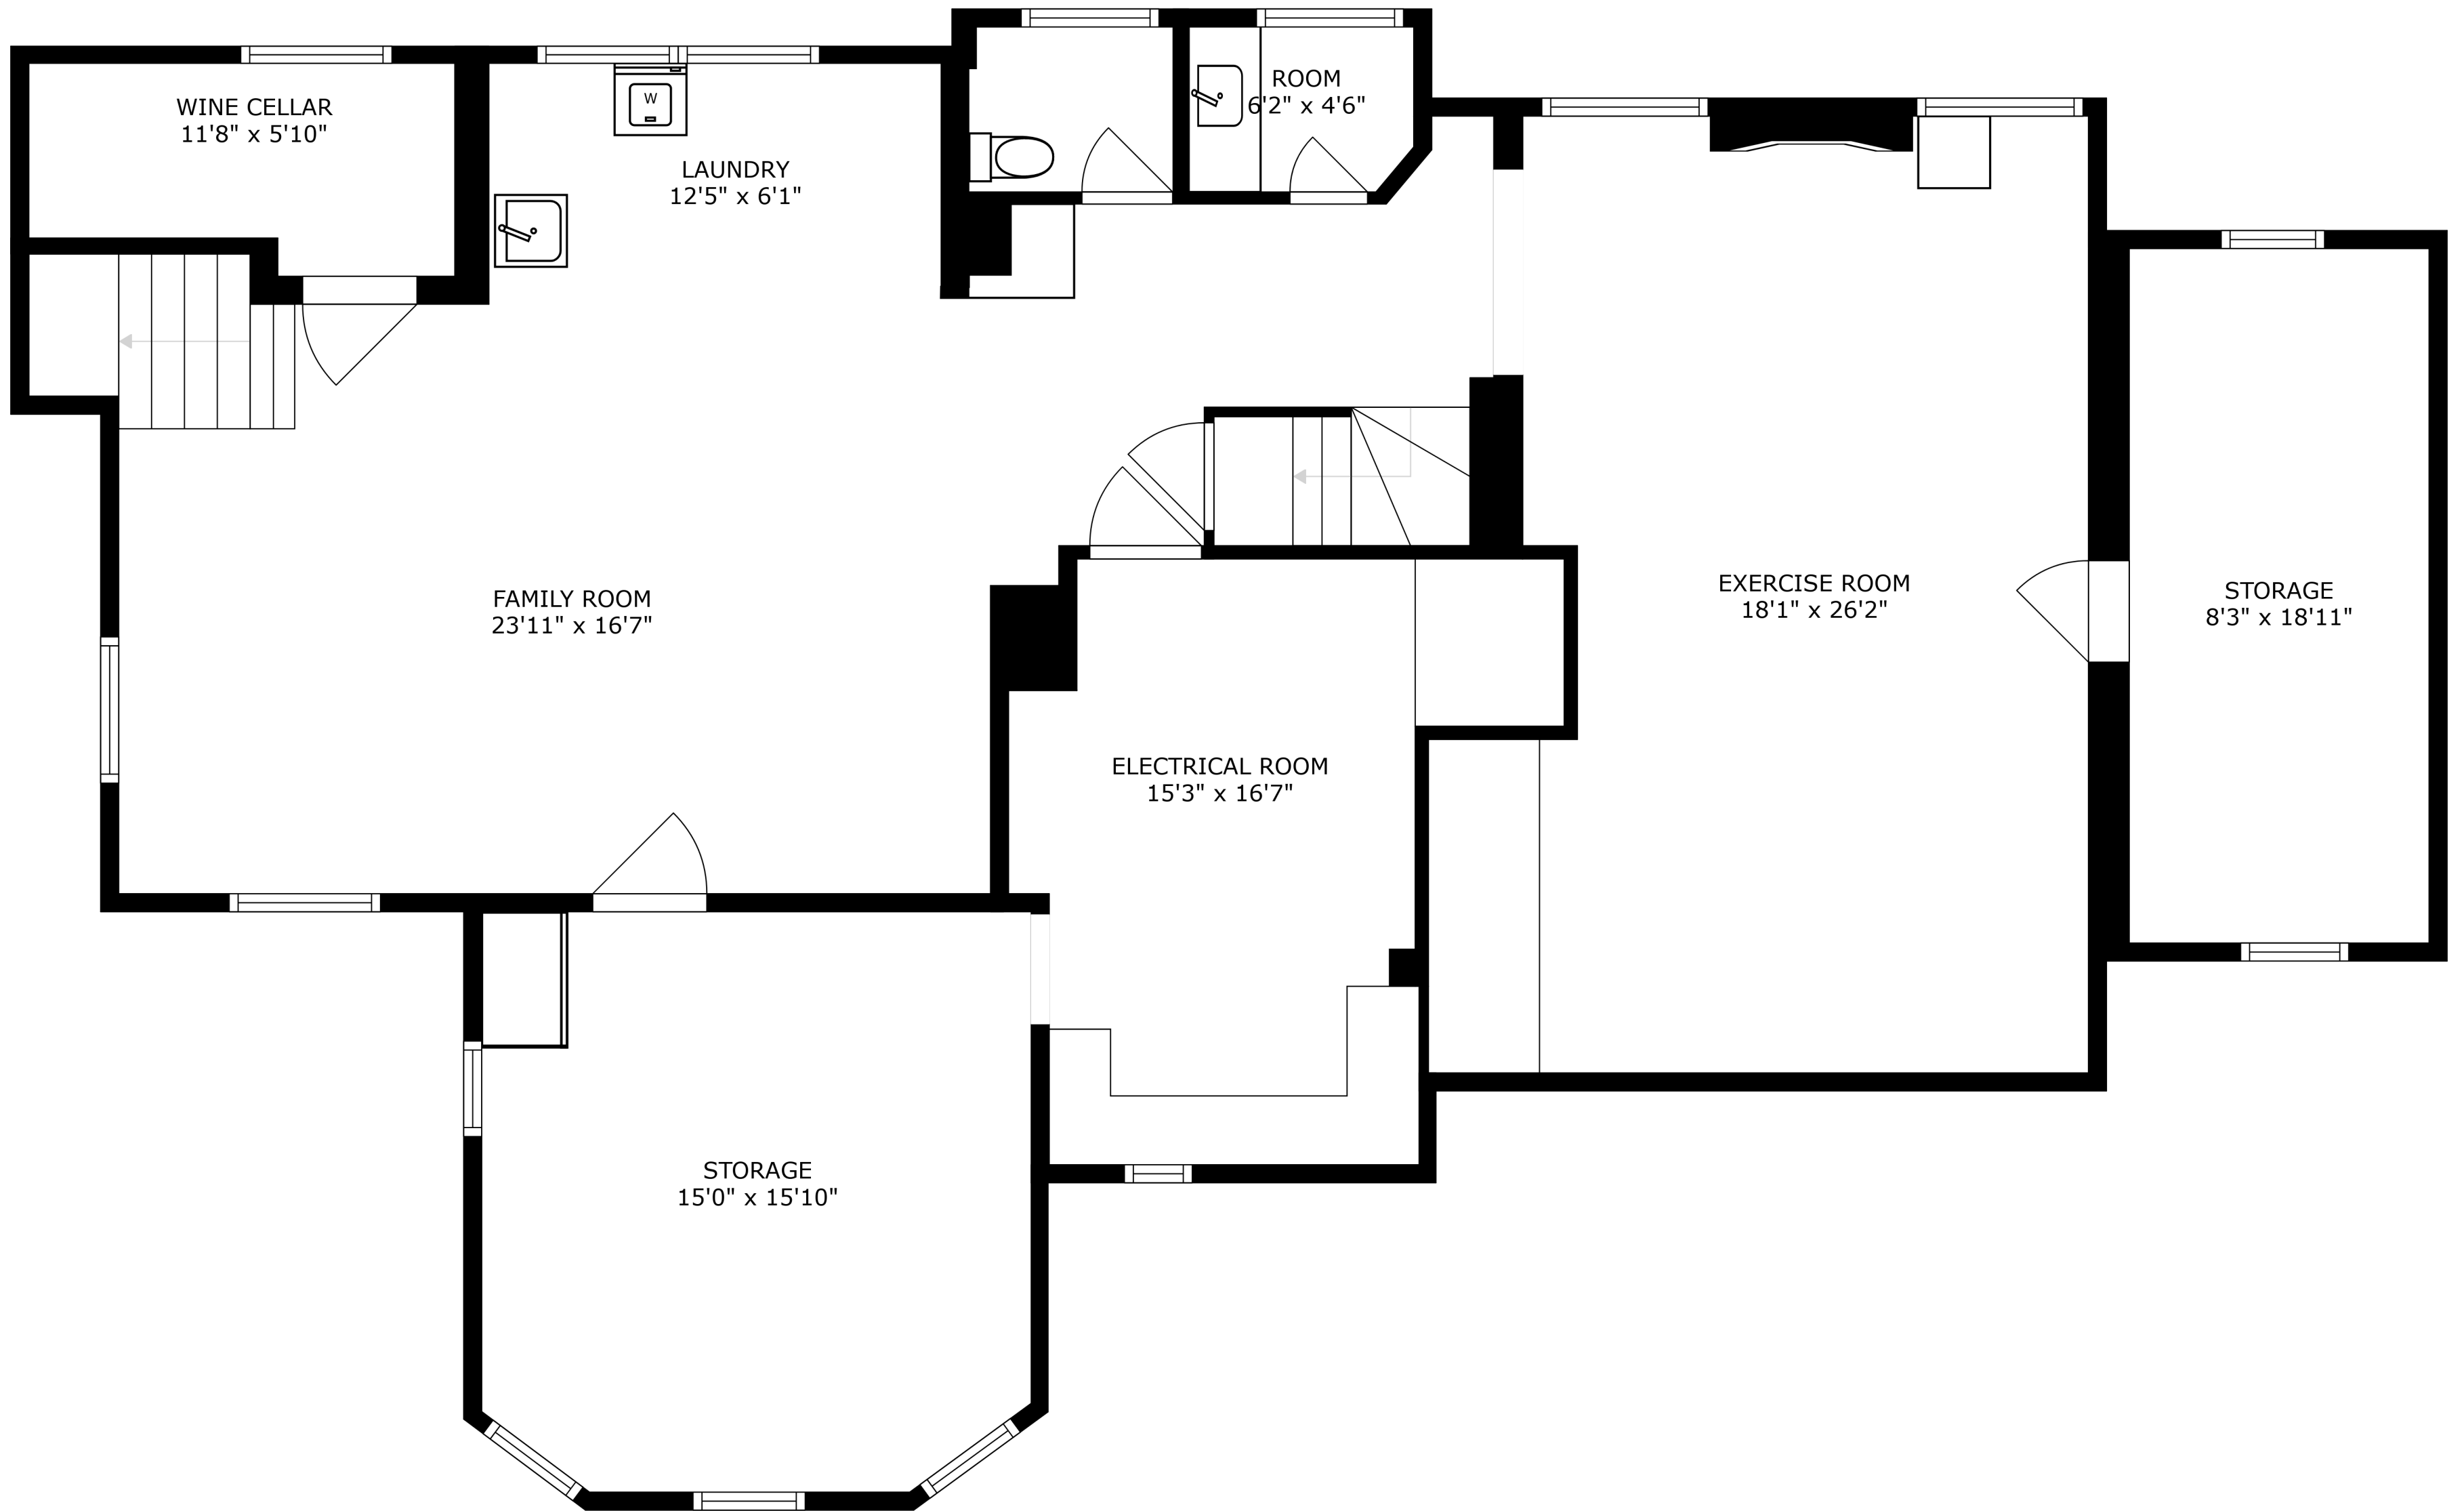

SIZES AND DIMENSIONS ARE APPROXIMATE, ACTUAL MAY VARY.

ATTIC  
55'4" x 23'7"

SIZES AND DIMENSIONS ARE APPROXIMATE, ACTUAL MAY VARY.

SIZES AND DIMENSIONS ARE APPROXIMATE, ACTUAL MAY VARY.

SIZES AND DIMENSIONS ARE APPROXIMATE, ACTUAL MAY VARY.