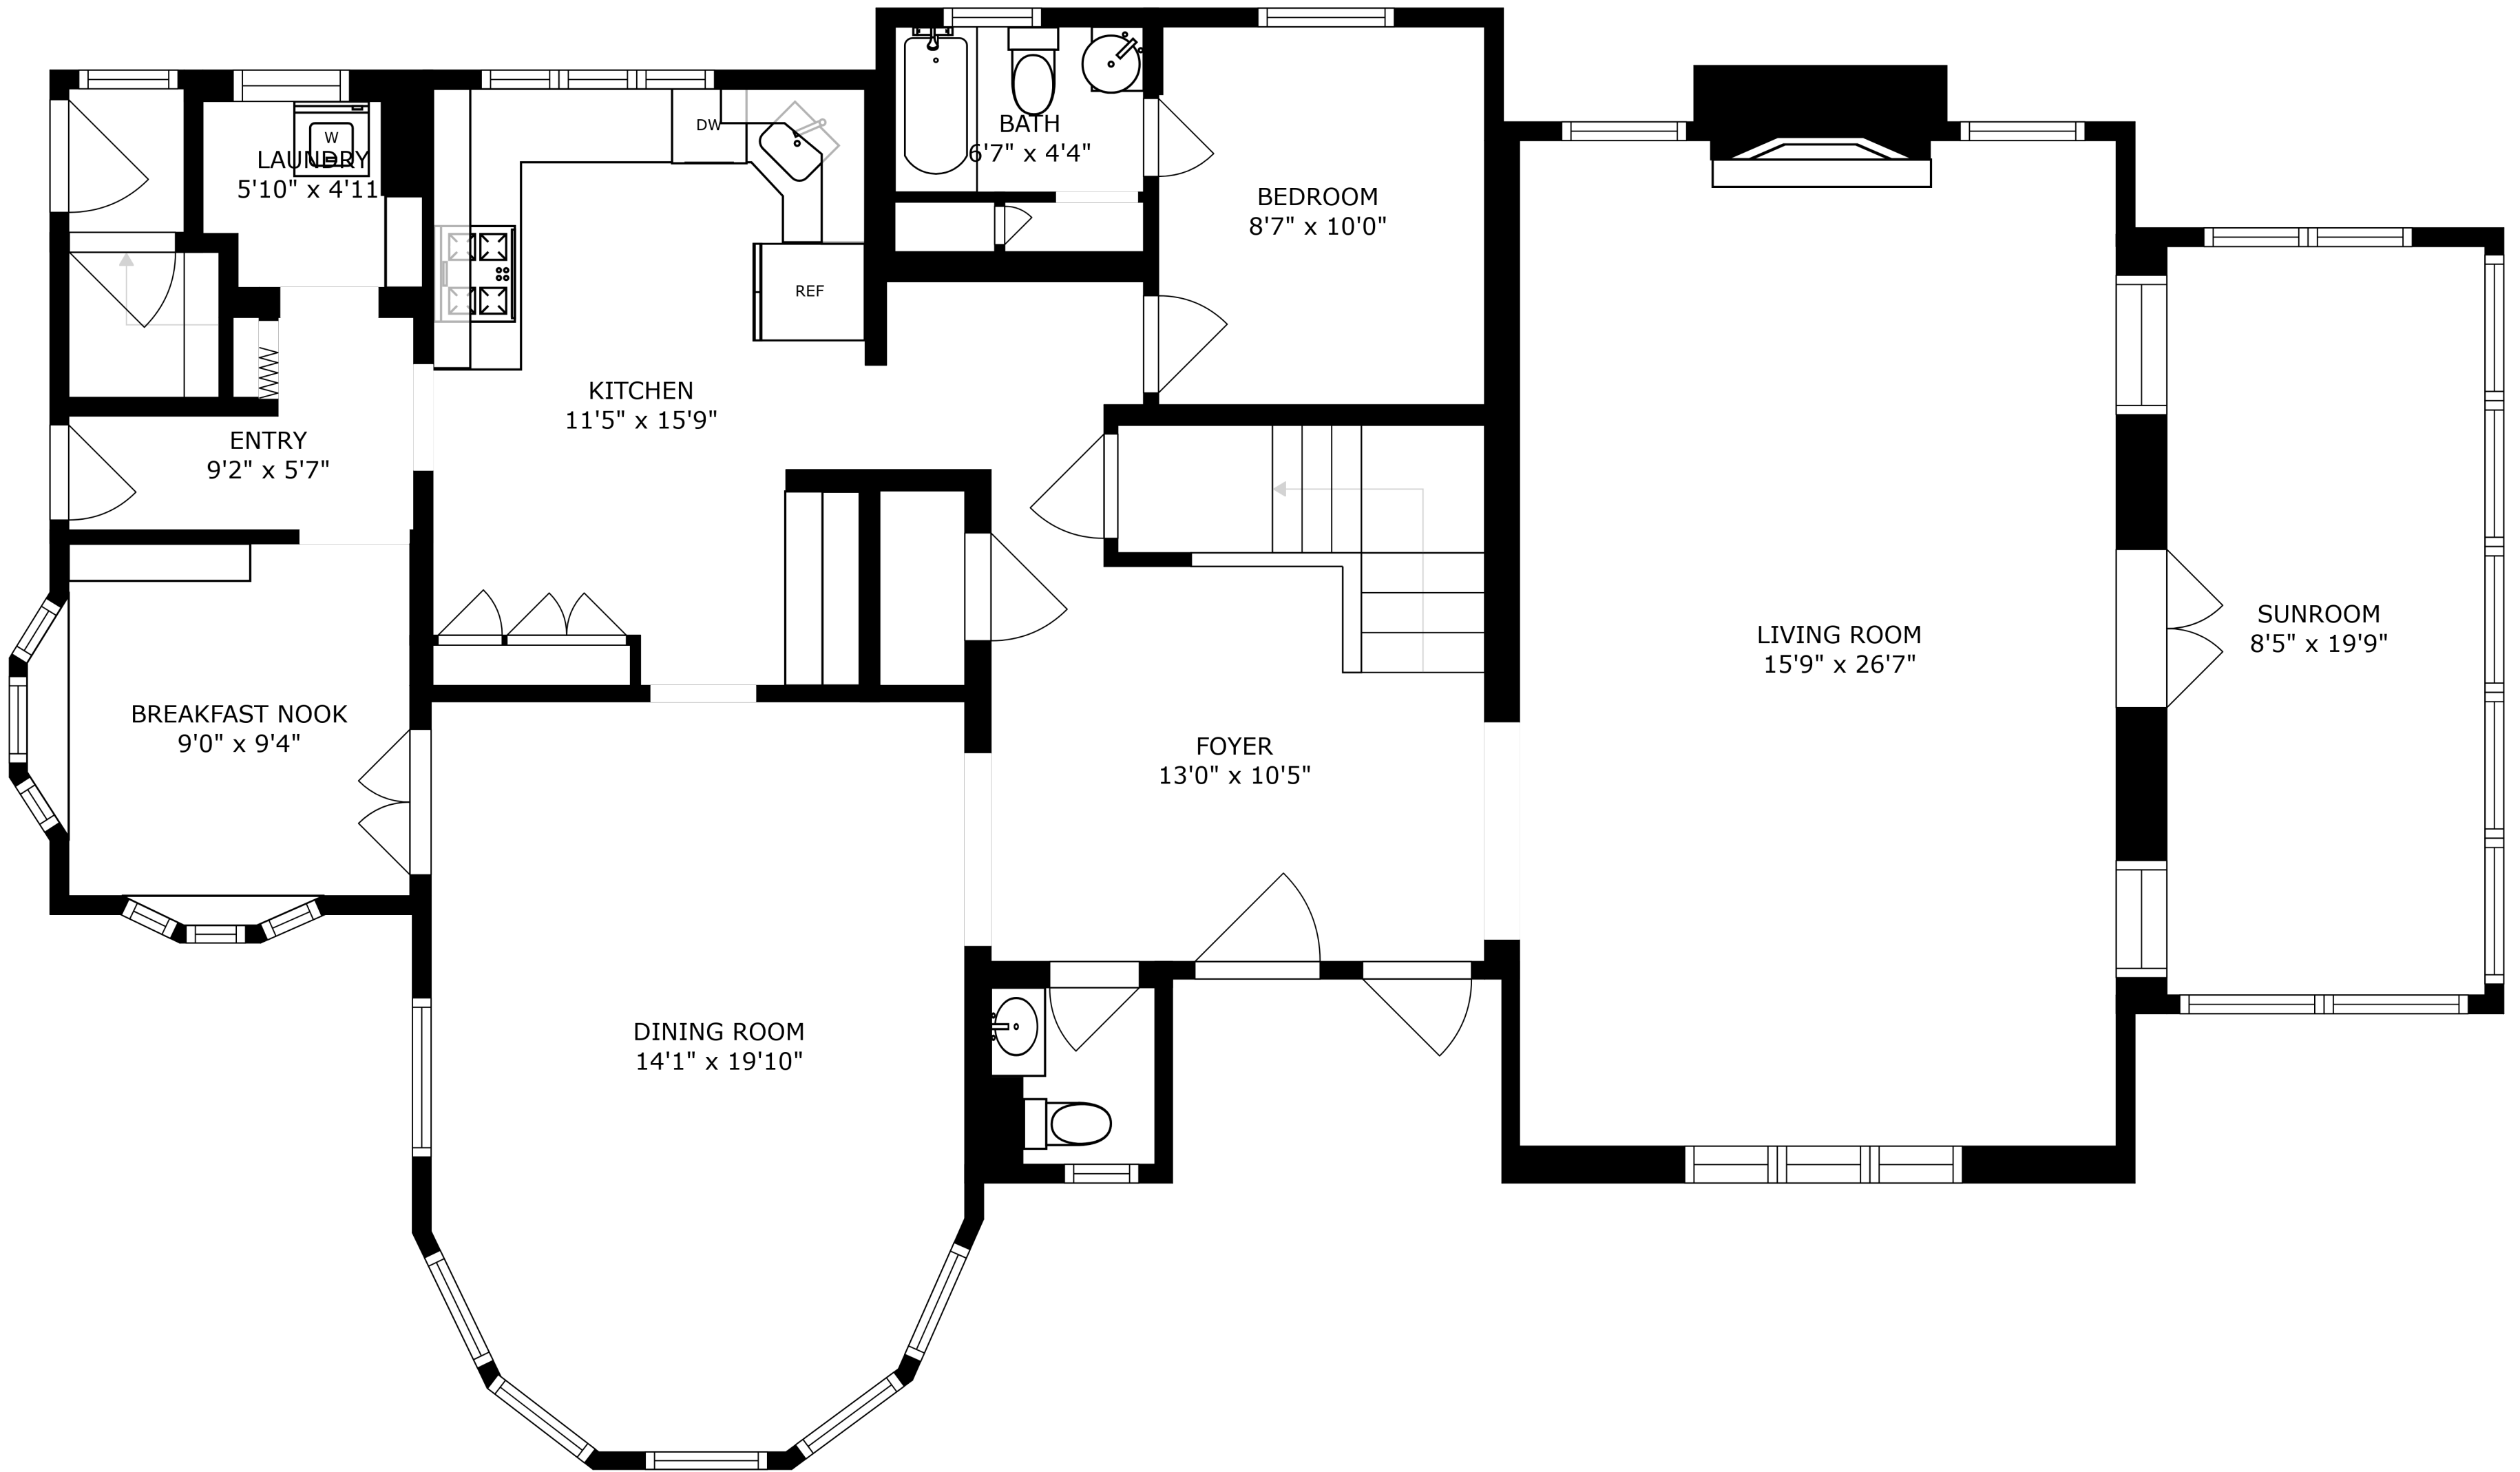

SIZES AND DIMENSIONS ARE APPROXIMATE, ACTUAL MAY VARY.

ATTIC  
55'4" x 23'7"

SIZES AND DIMENSIONS ARE APPROXIMATE, ACTUAL MAY VARY.

SIZES AND DIMENSIONS ARE APPROXIMATE, ACTUAL MAY VARY.

SIZES AND DIMENSIONS ARE APPROXIMATE, ACTUAL MAY VARY.