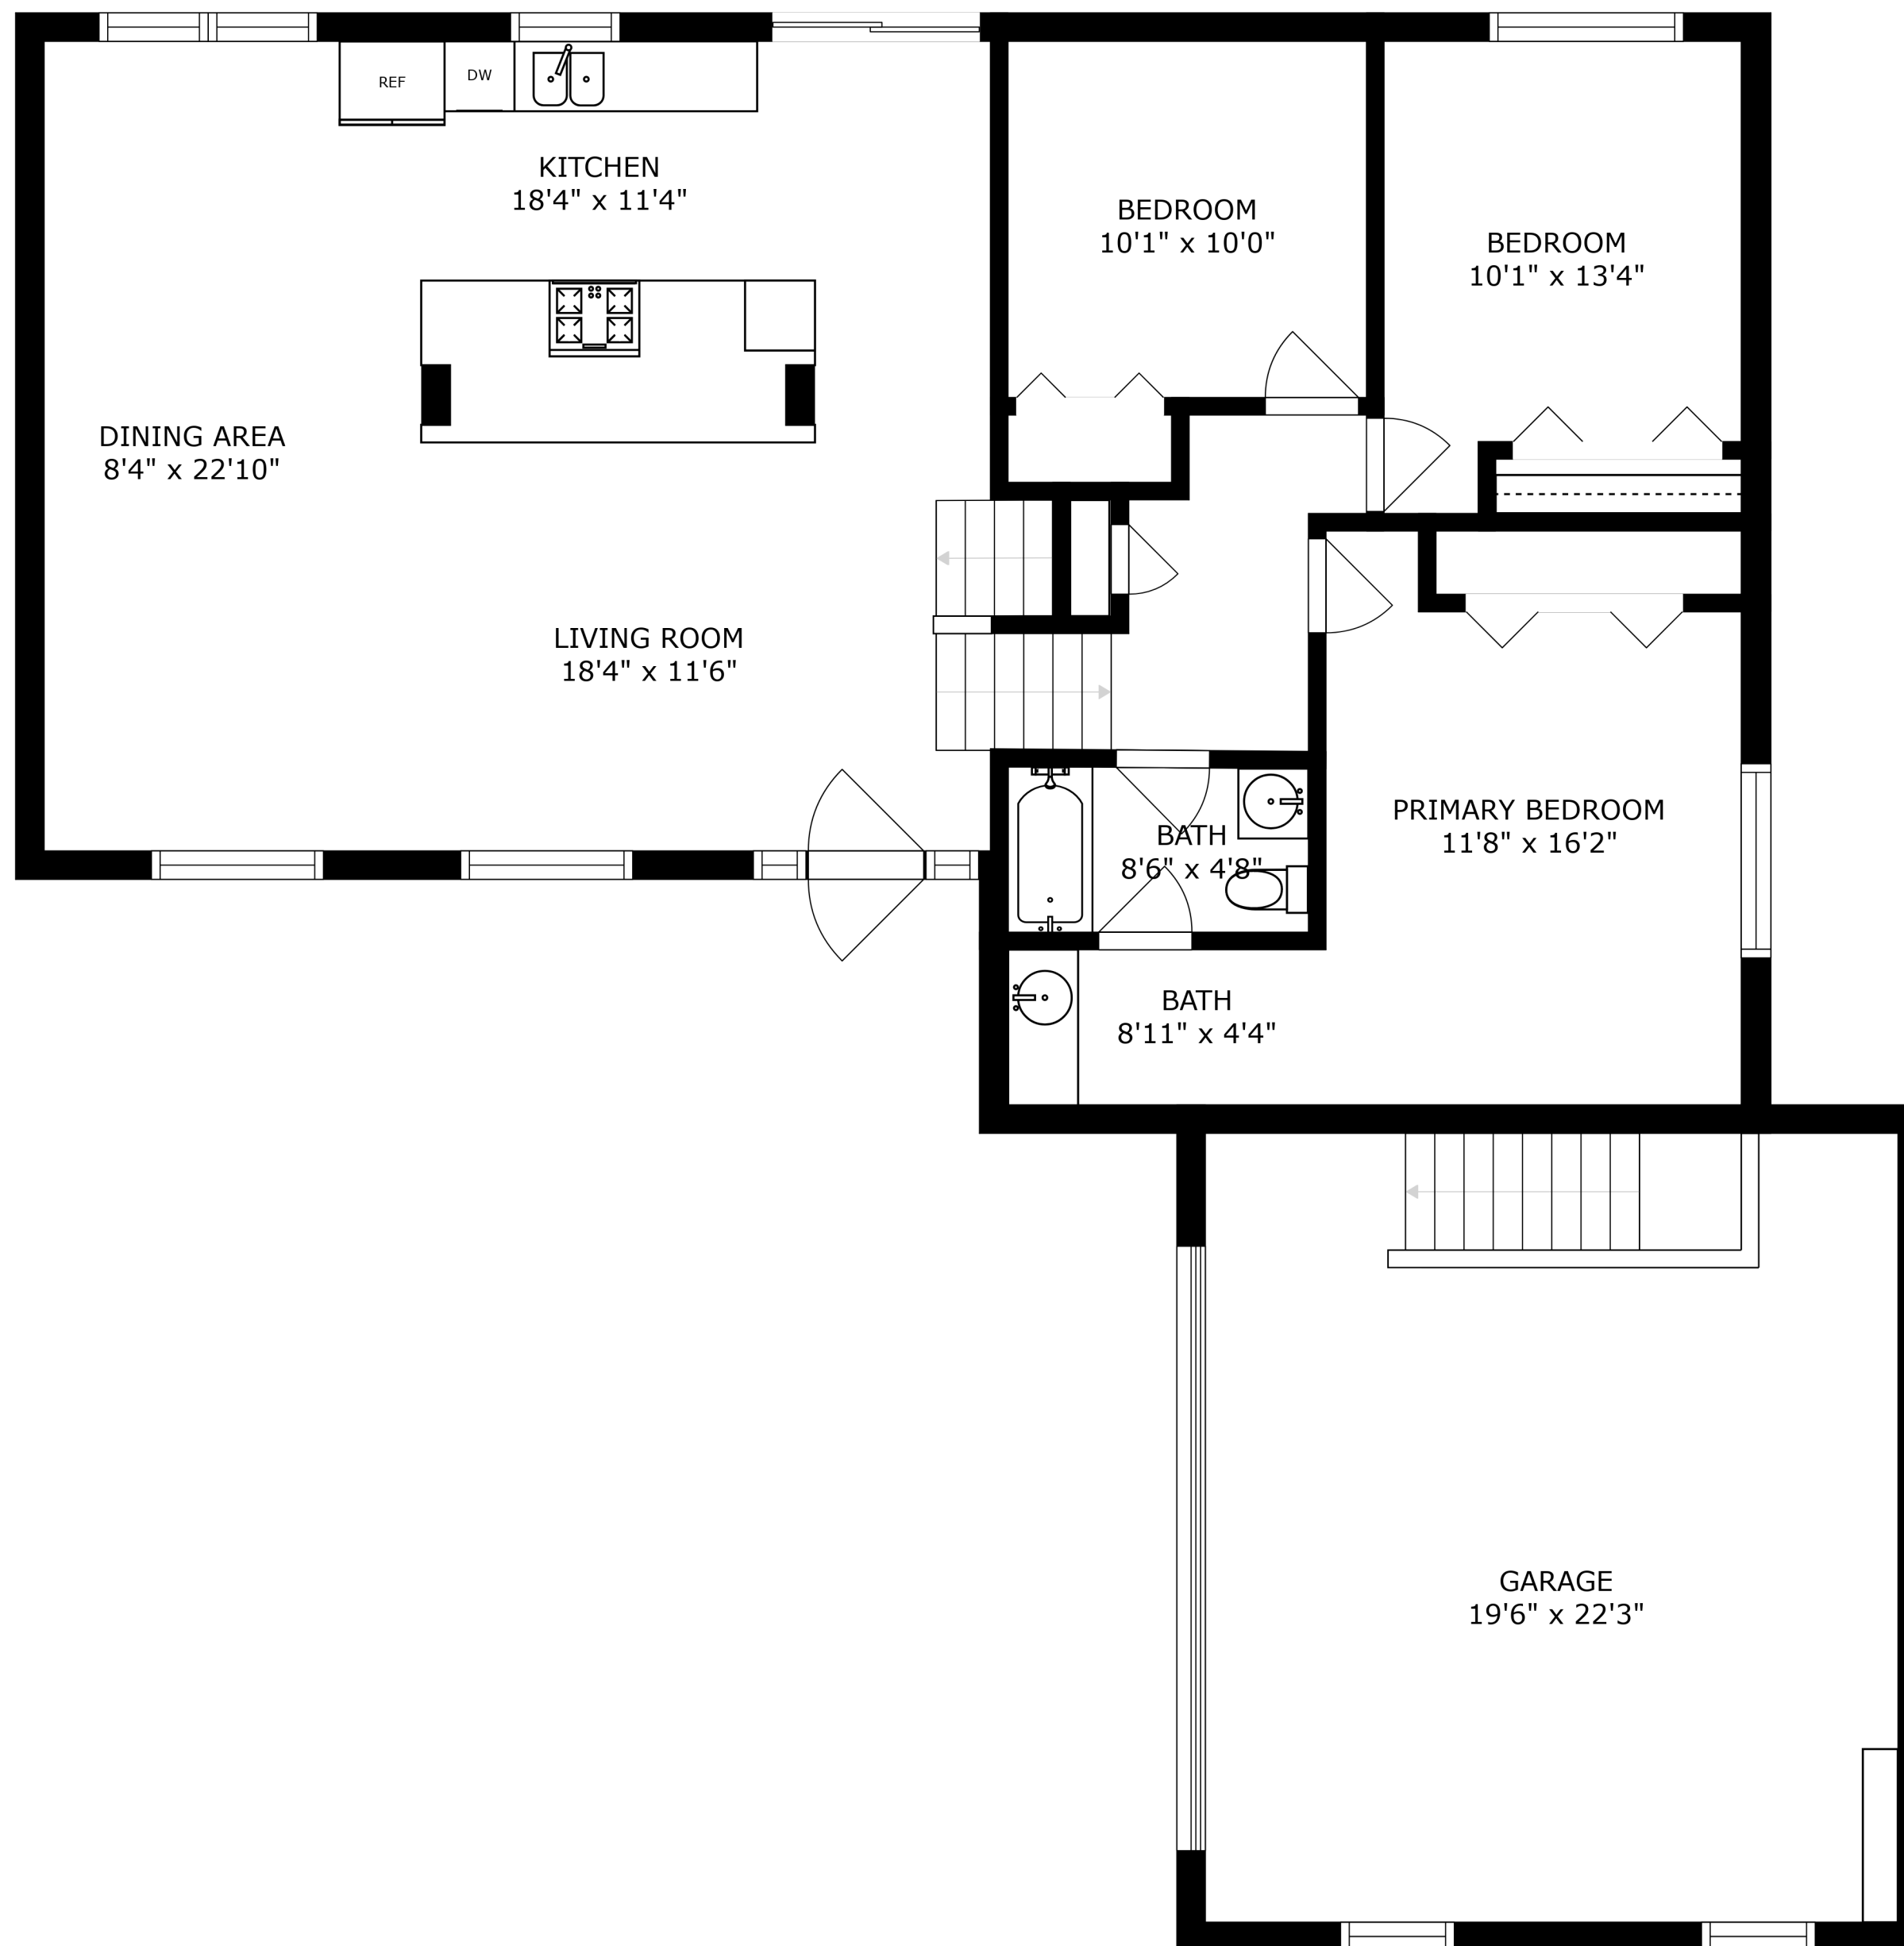

SIZES AND DIMENSIONS ARE APPROXIMATE, ACTUAL MAY VARY.

SIZES AND DIMENSIONS ARE APPROXIMATE, ACTUAL MAY VARY.

RECREATION ROOM  
20'8" x 19'11"

BATH  
8'4" x 5'0"

GYM  
11'10" x 13'10"

UTILITY  
11'3" x 9'2"

SIZES AND DIMENSIONS ARE APPROXIMATE, ACTUAL MAY VARY.