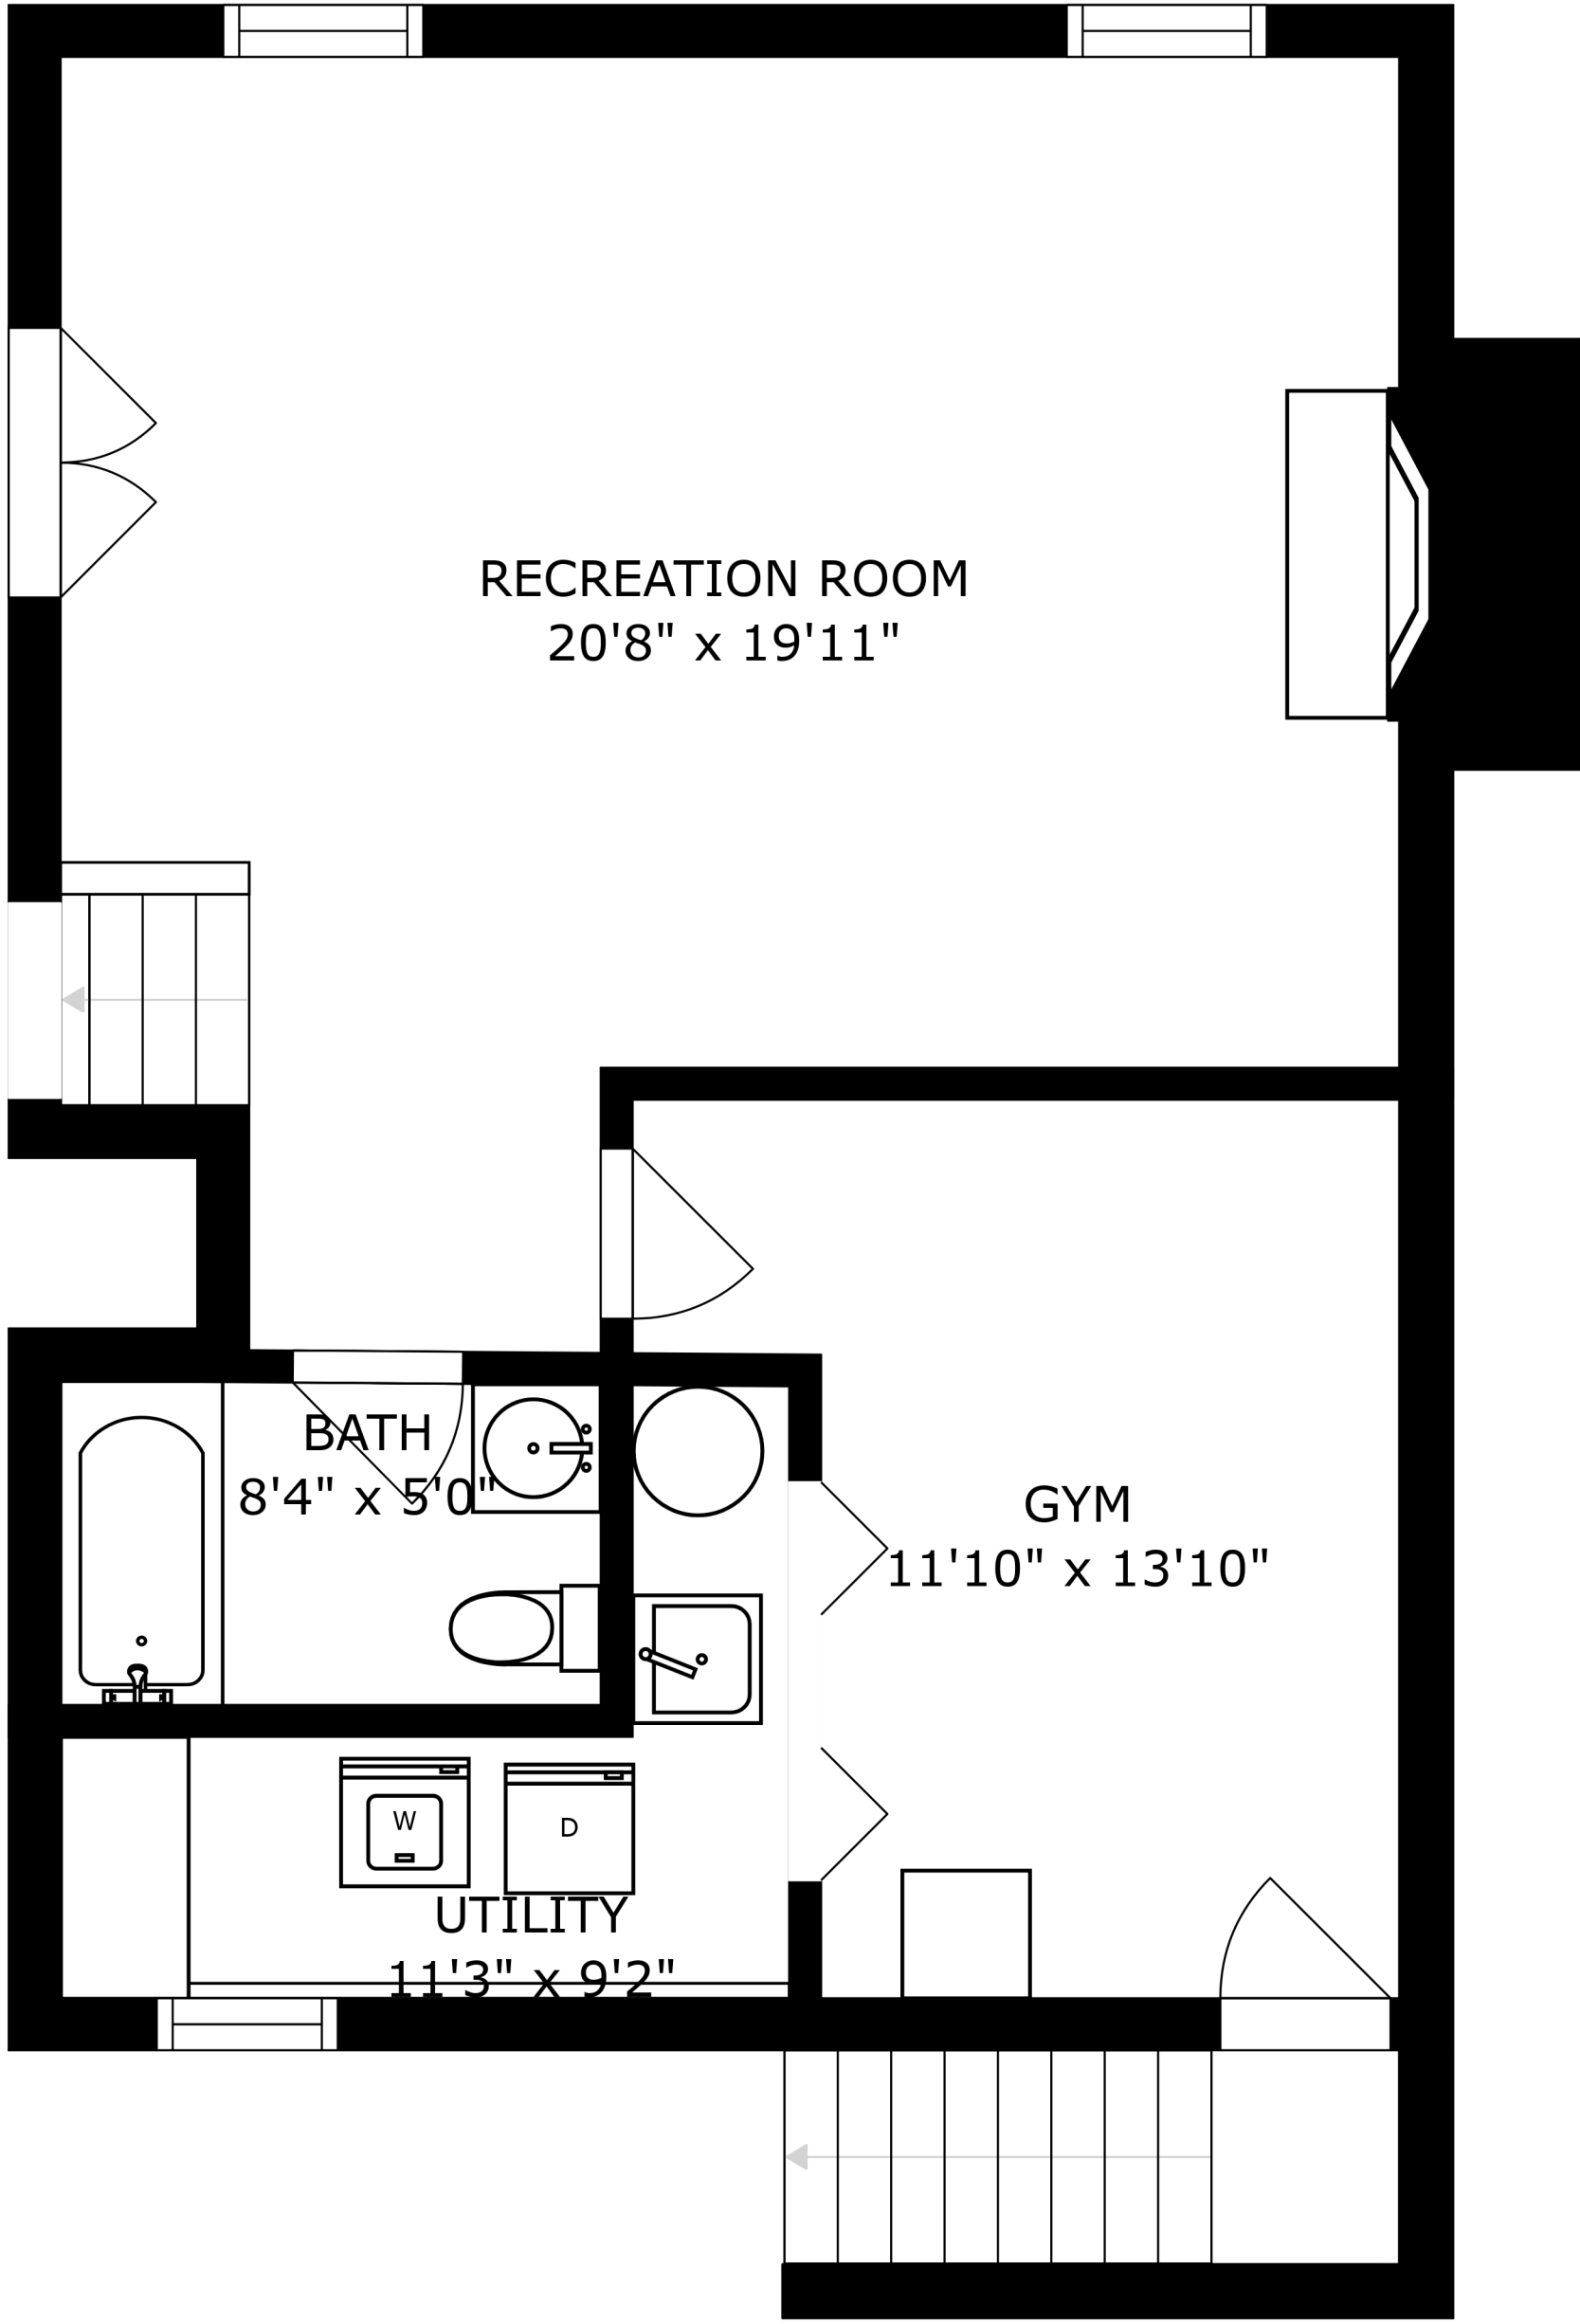

SIZES AND DIMENSIONS ARE APPROXIMATE, ACTUAL MAY VARY.

SIZES AND DIMENSIONS ARE APPROXIMATE, ACTUAL MAY VARY.

RECREATION ROOM  
20'8" x 19'11"

BATH  
8'4" x 5'0"

GYM  
11'10" x 13'10"

UTILITY  
11'3" x 9'2"

SIZES AND DIMENSIONS ARE APPROXIMATE, ACTUAL MAY VARY.