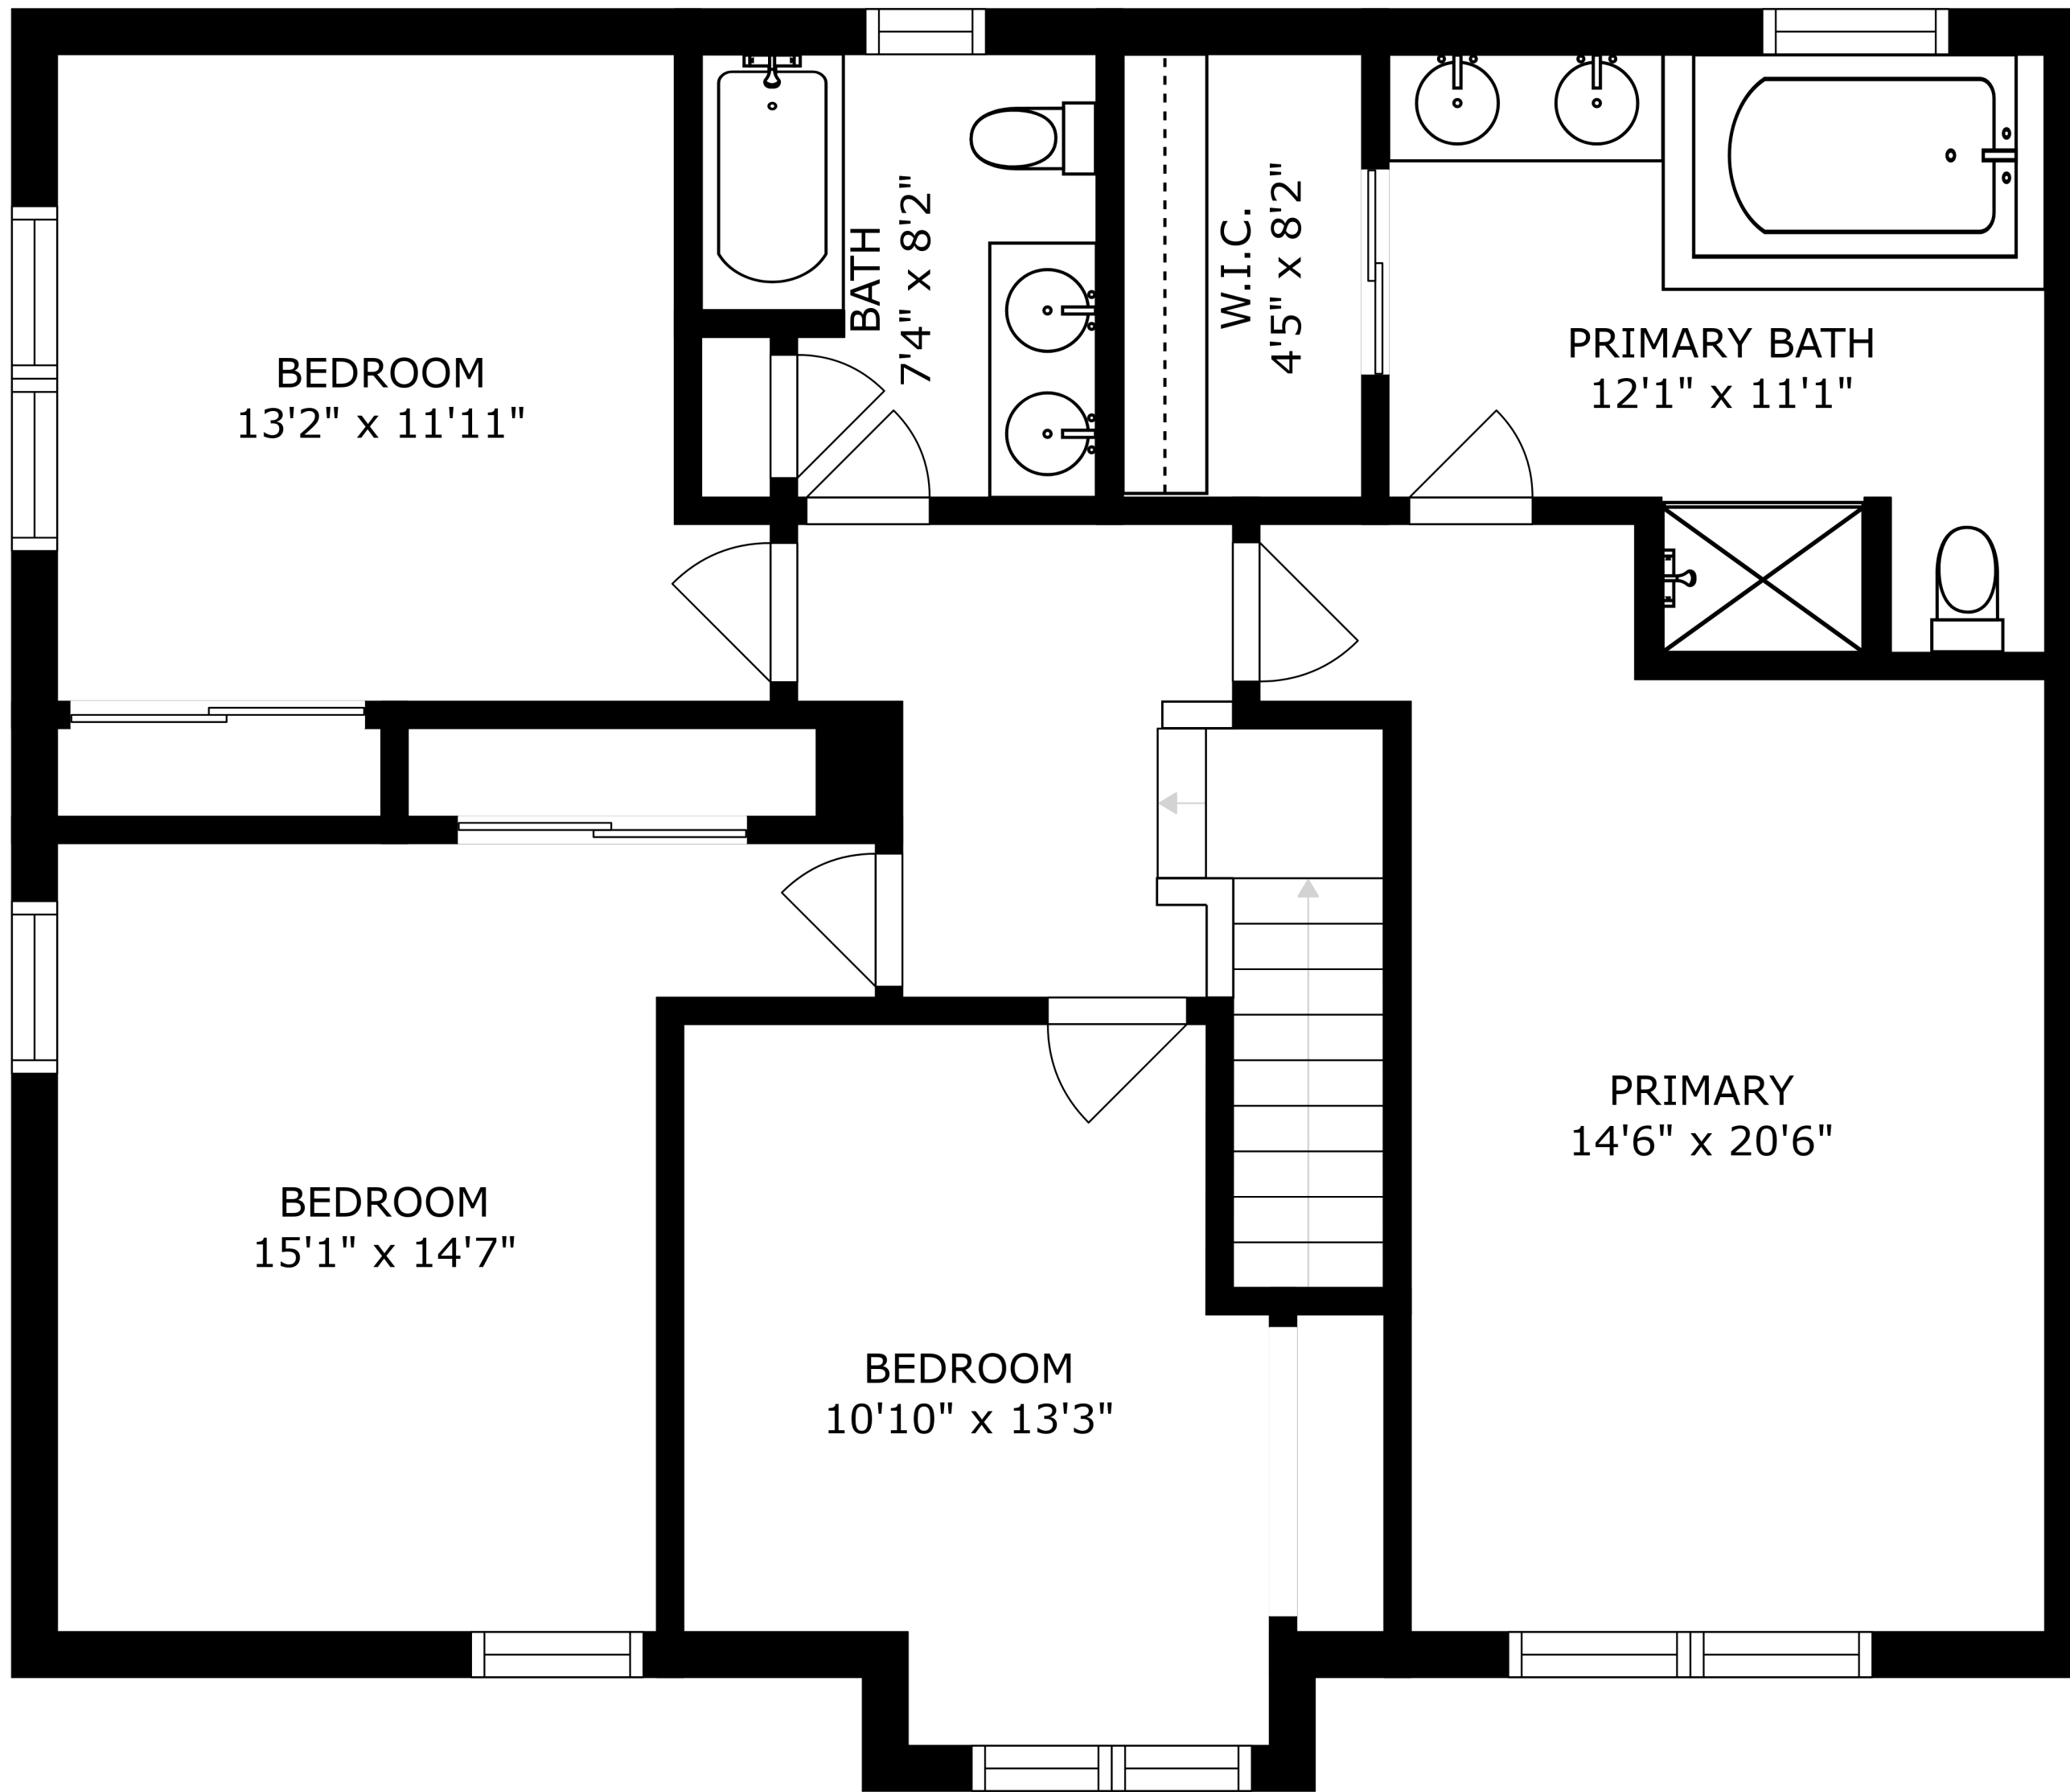

SIZES AND DIMENSIONS ARE APPROXIMATE, ACTUAL MAY VARY.

SIZES AND DIMENSIONS ARE APPROXIMATE, ACTUAL MAY VARY.

SIZES AND DIMENSIONS ARE APPROXIMATE, ACTUAL MAY VARY.

BASEMENT
36'9" x 29'2"

SIZES AND DIMENSIONS ARE APPROXIMATE, ACTUAL MAY VARY.