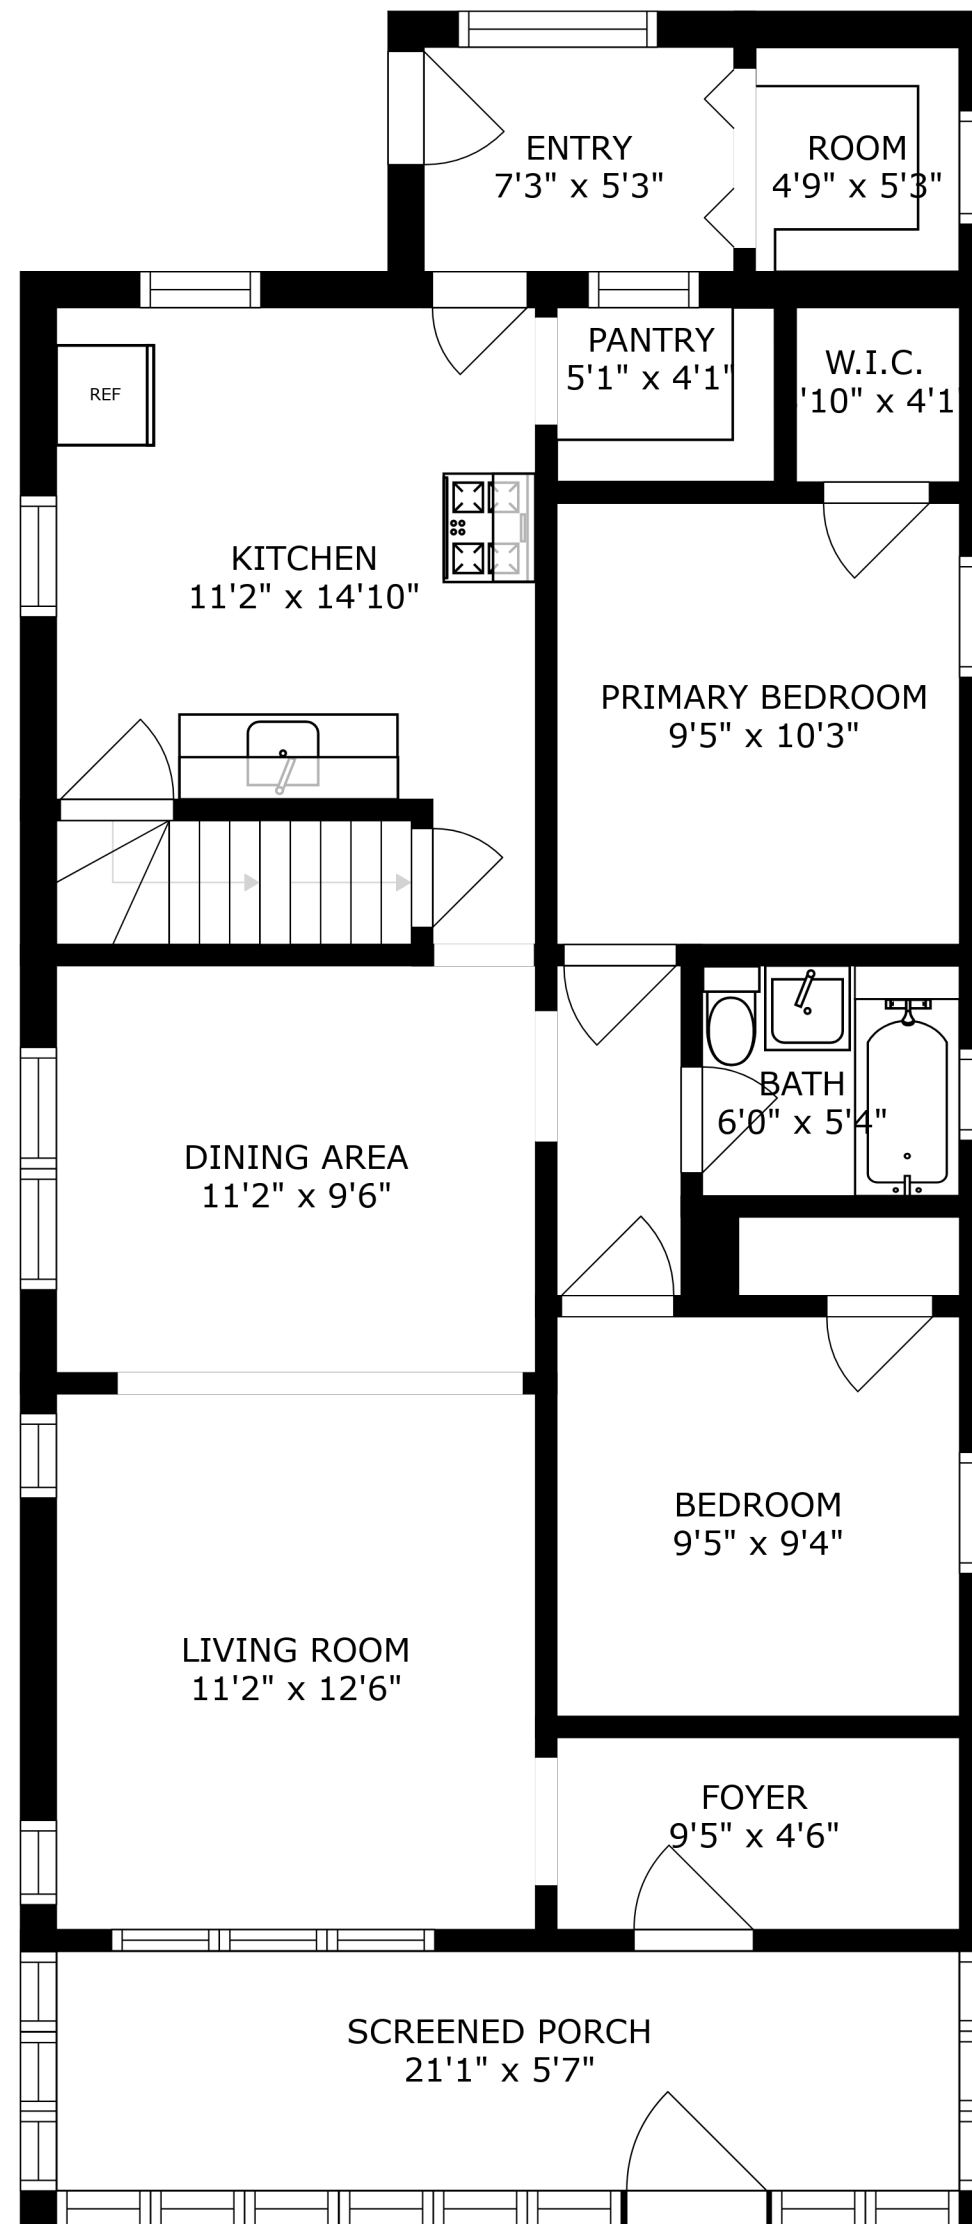

FLOOR 1

FLOOR 2

FLOOR 3

SIZES AND DIMENSIONS ARE APPROXIMATE, ACTUAL MAY VARY.

ATTIC
21'1" x 37'10"

SIZES AND DIMENSIONS ARE APPROXIMATE, ACTUAL MAY VARY.

SIZES AND DIMENSIONS ARE APPROXIMATE, ACTUAL MAY VARY.

SIZES AND DIMENSIONS ARE APPROXIMATE, ACTUAL MAY VARY.