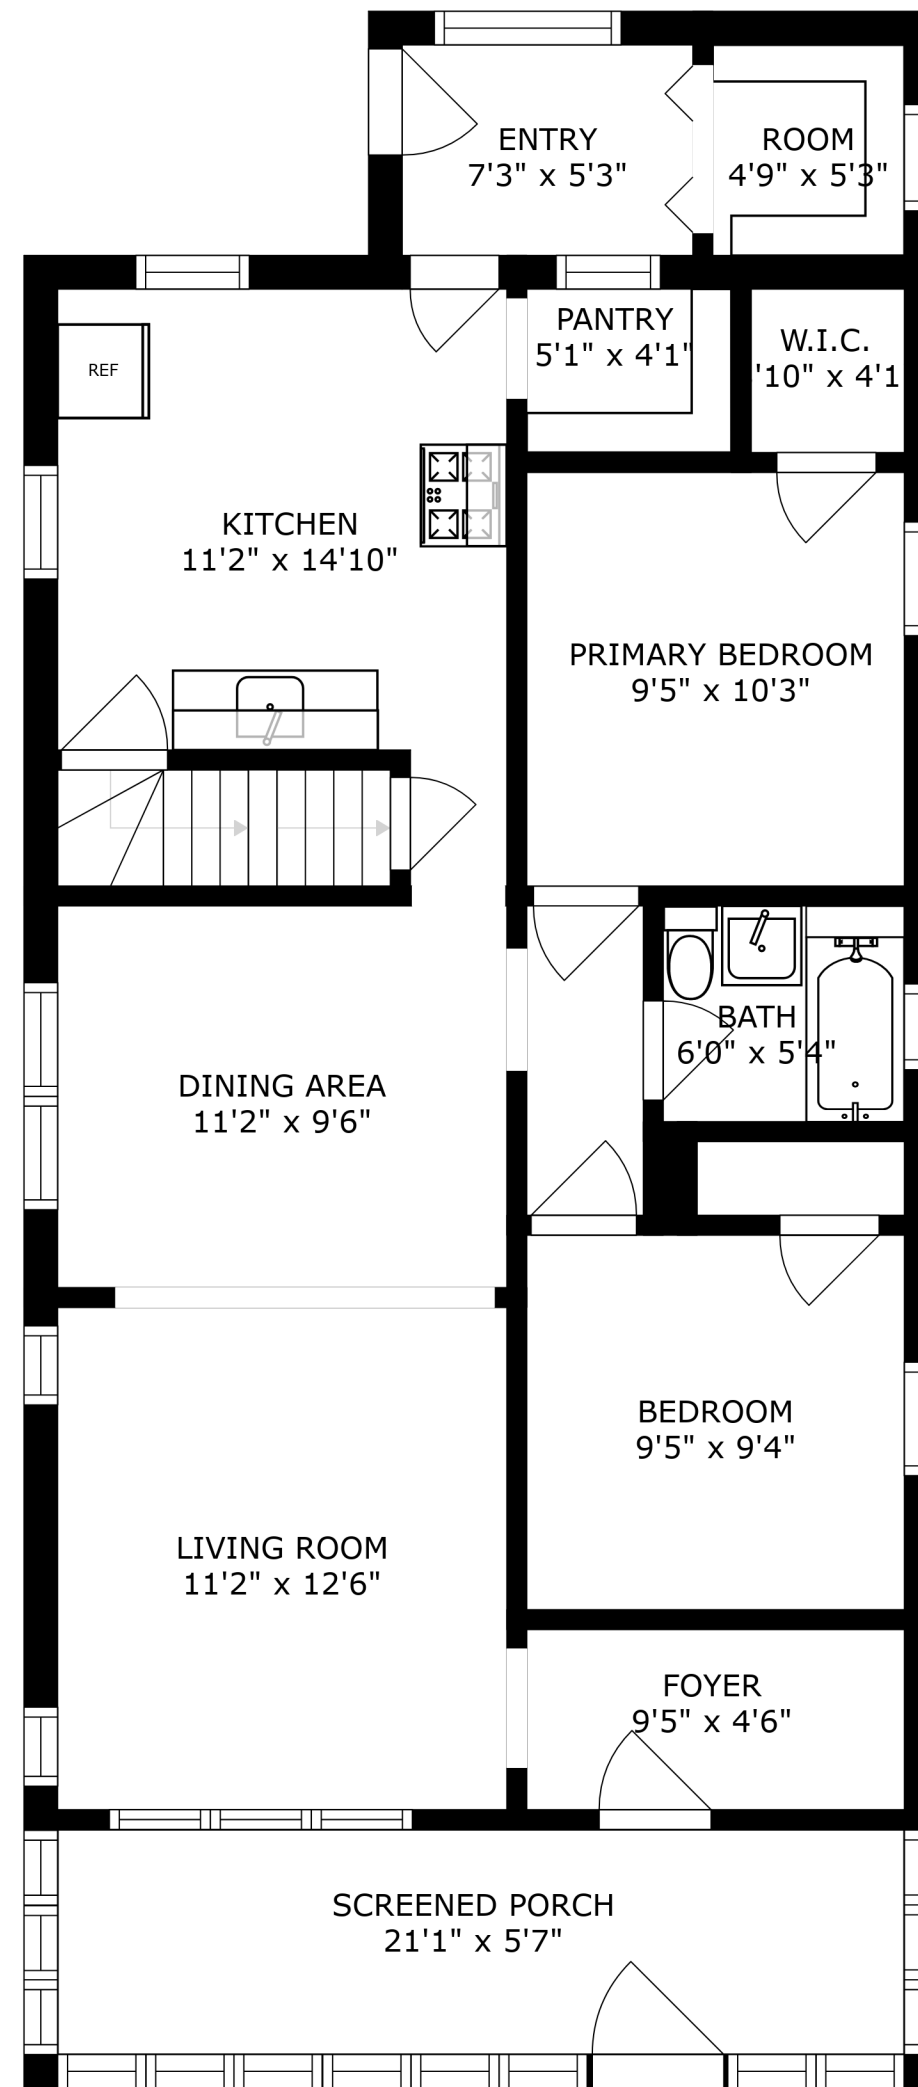

FLOOR 1

FLOOR 2

FLOOR 3

SIZES AND DIMENSIONS ARE APPROXIMATE, ACTUAL MAY VARY.

ATTIC
21'1" x 37'10"

SIZES AND DIMENSIONS ARE APPROXIMATE, ACTUAL MAY VARY.

SIZES AND DIMENSIONS ARE APPROXIMATE, ACTUAL MAY VARY.

SIZES AND DIMENSIONS ARE APPROXIMATE, ACTUAL MAY VARY.