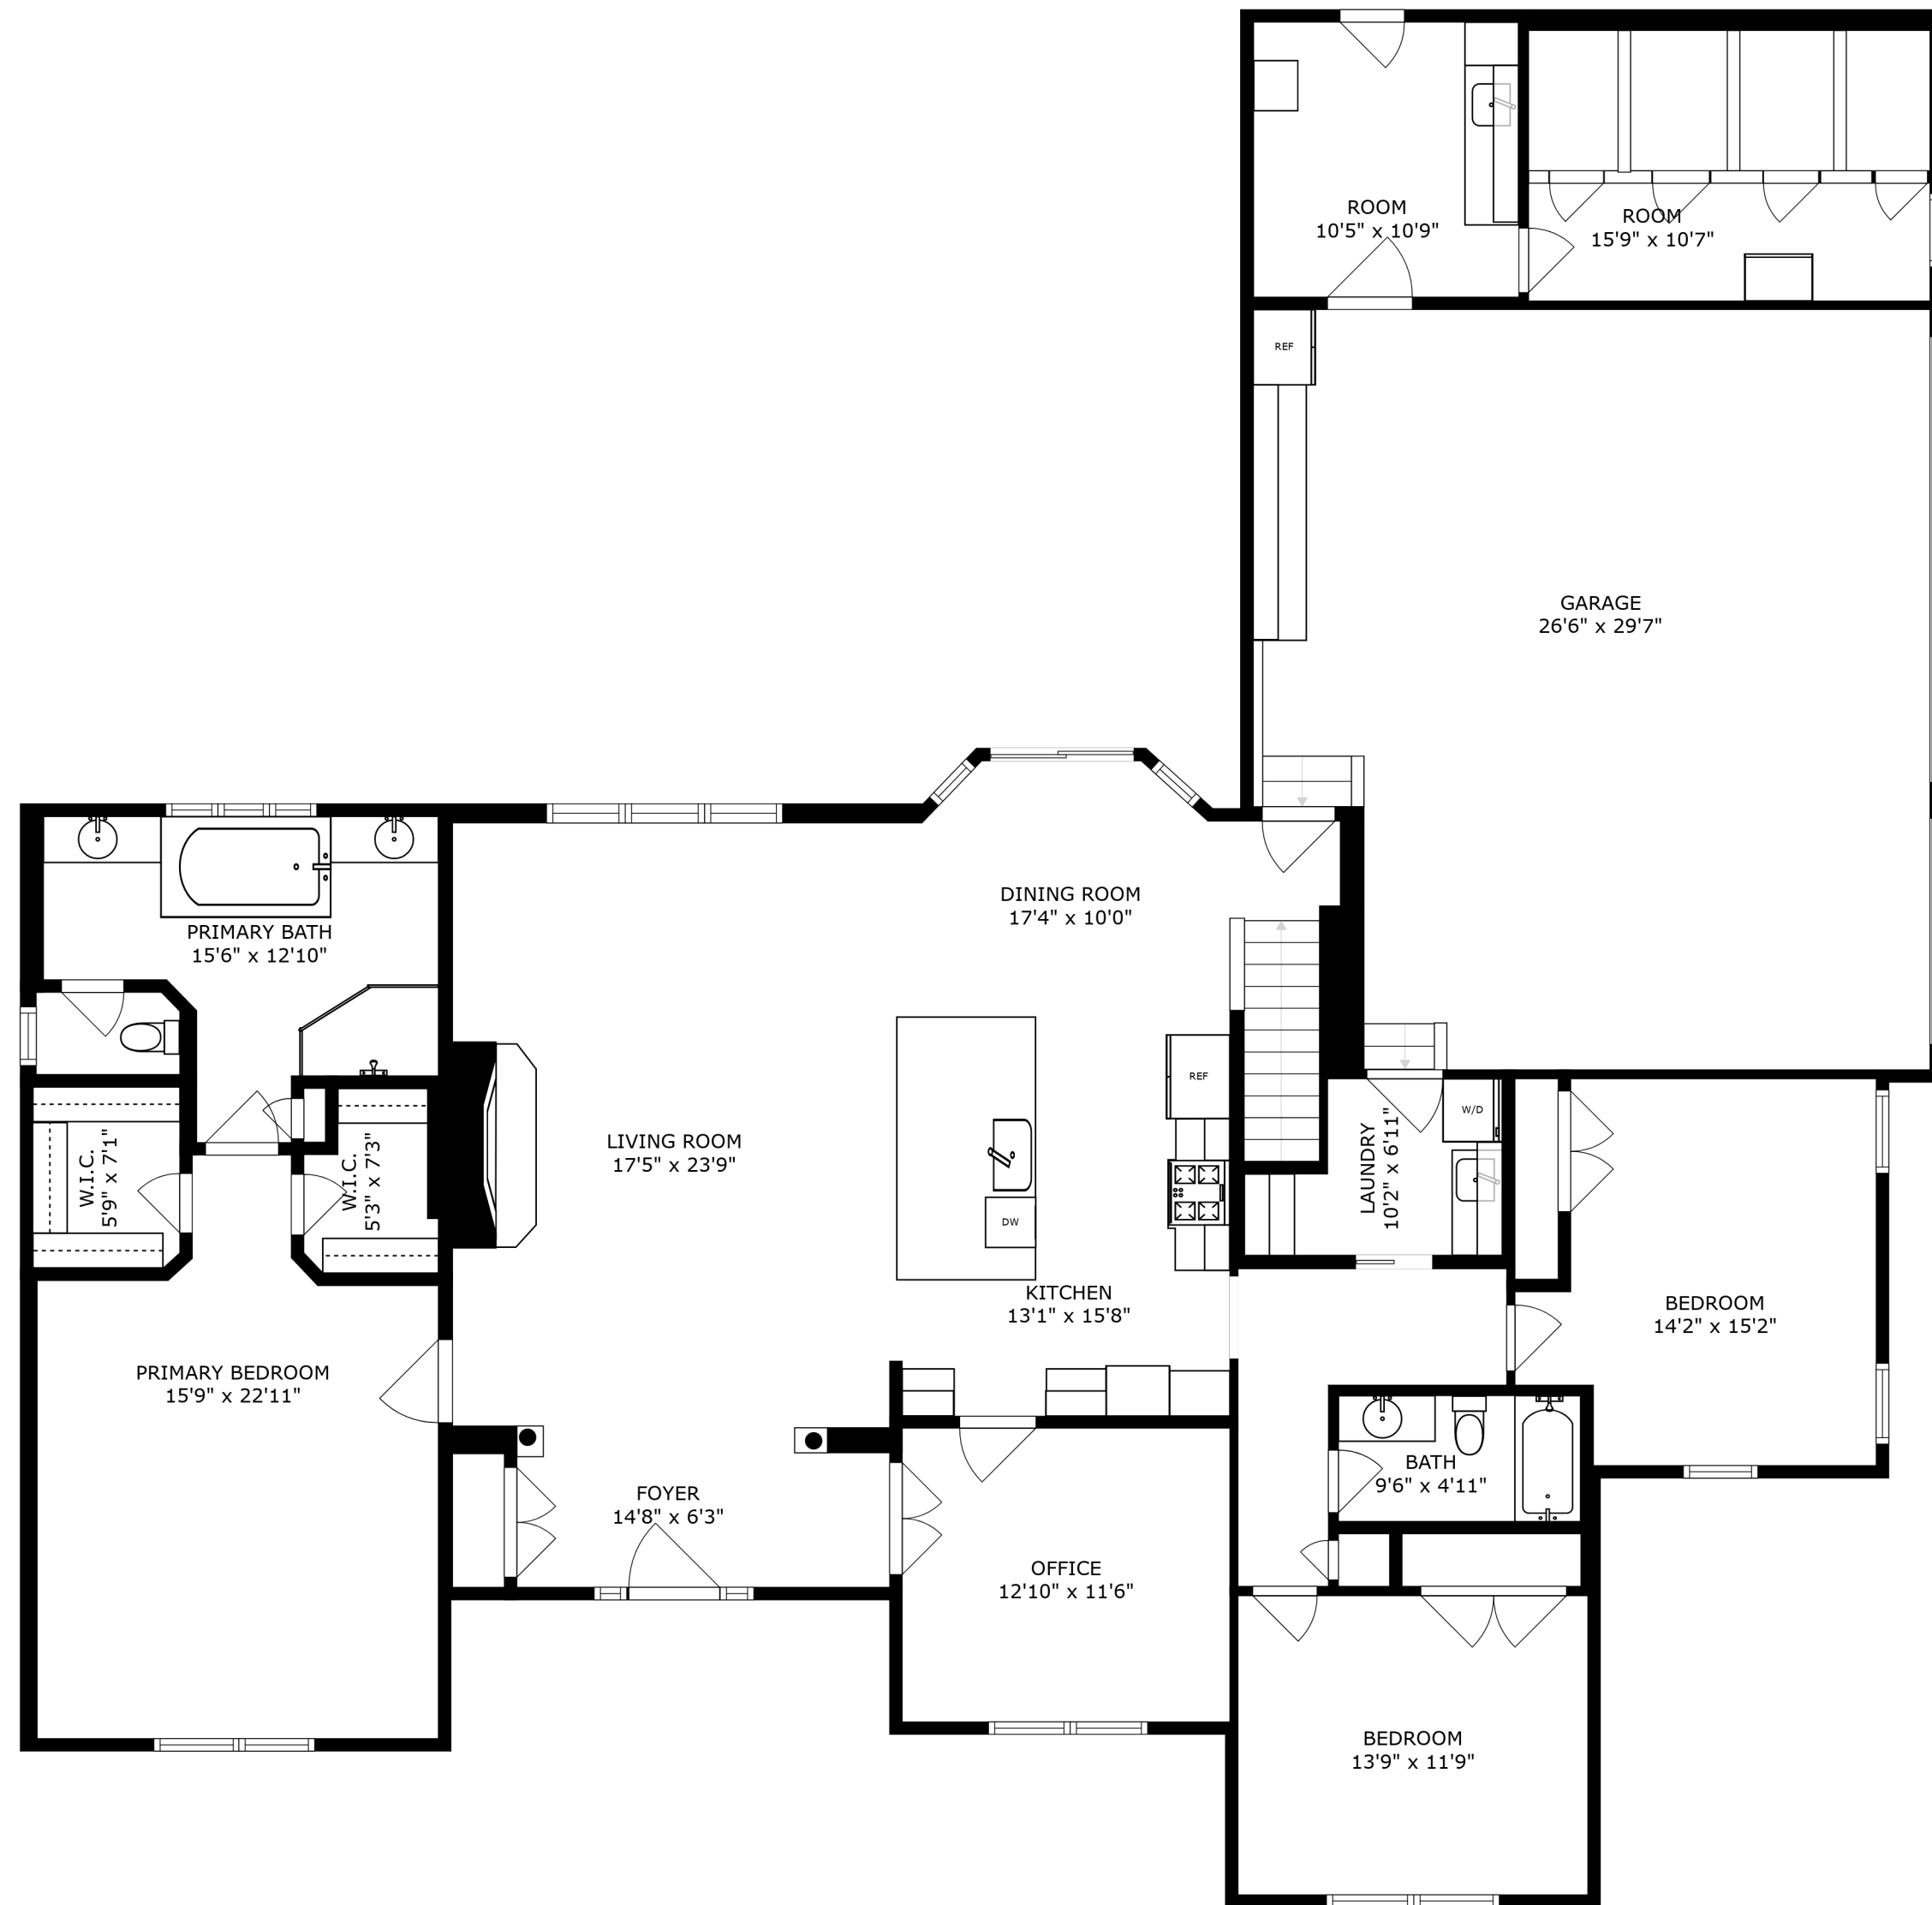

SIZES AND DIMENSIONS ARE APPROXIMATE, ACTUAL MAY VARY.

SIZES AND DIMENSIONS ARE APPROXIMATE, ACTUAL MAY VARY.

RECREATION ROOM  
44'9" x 27'11"

ROOM  
21'5" x 18'10"

ROOM  
10'10" x 13'4"

STORAGE  
13'4" x 5'8"

BATH  
13'6" x 5'8"

BEDROOM  
12'2" x 11'7"