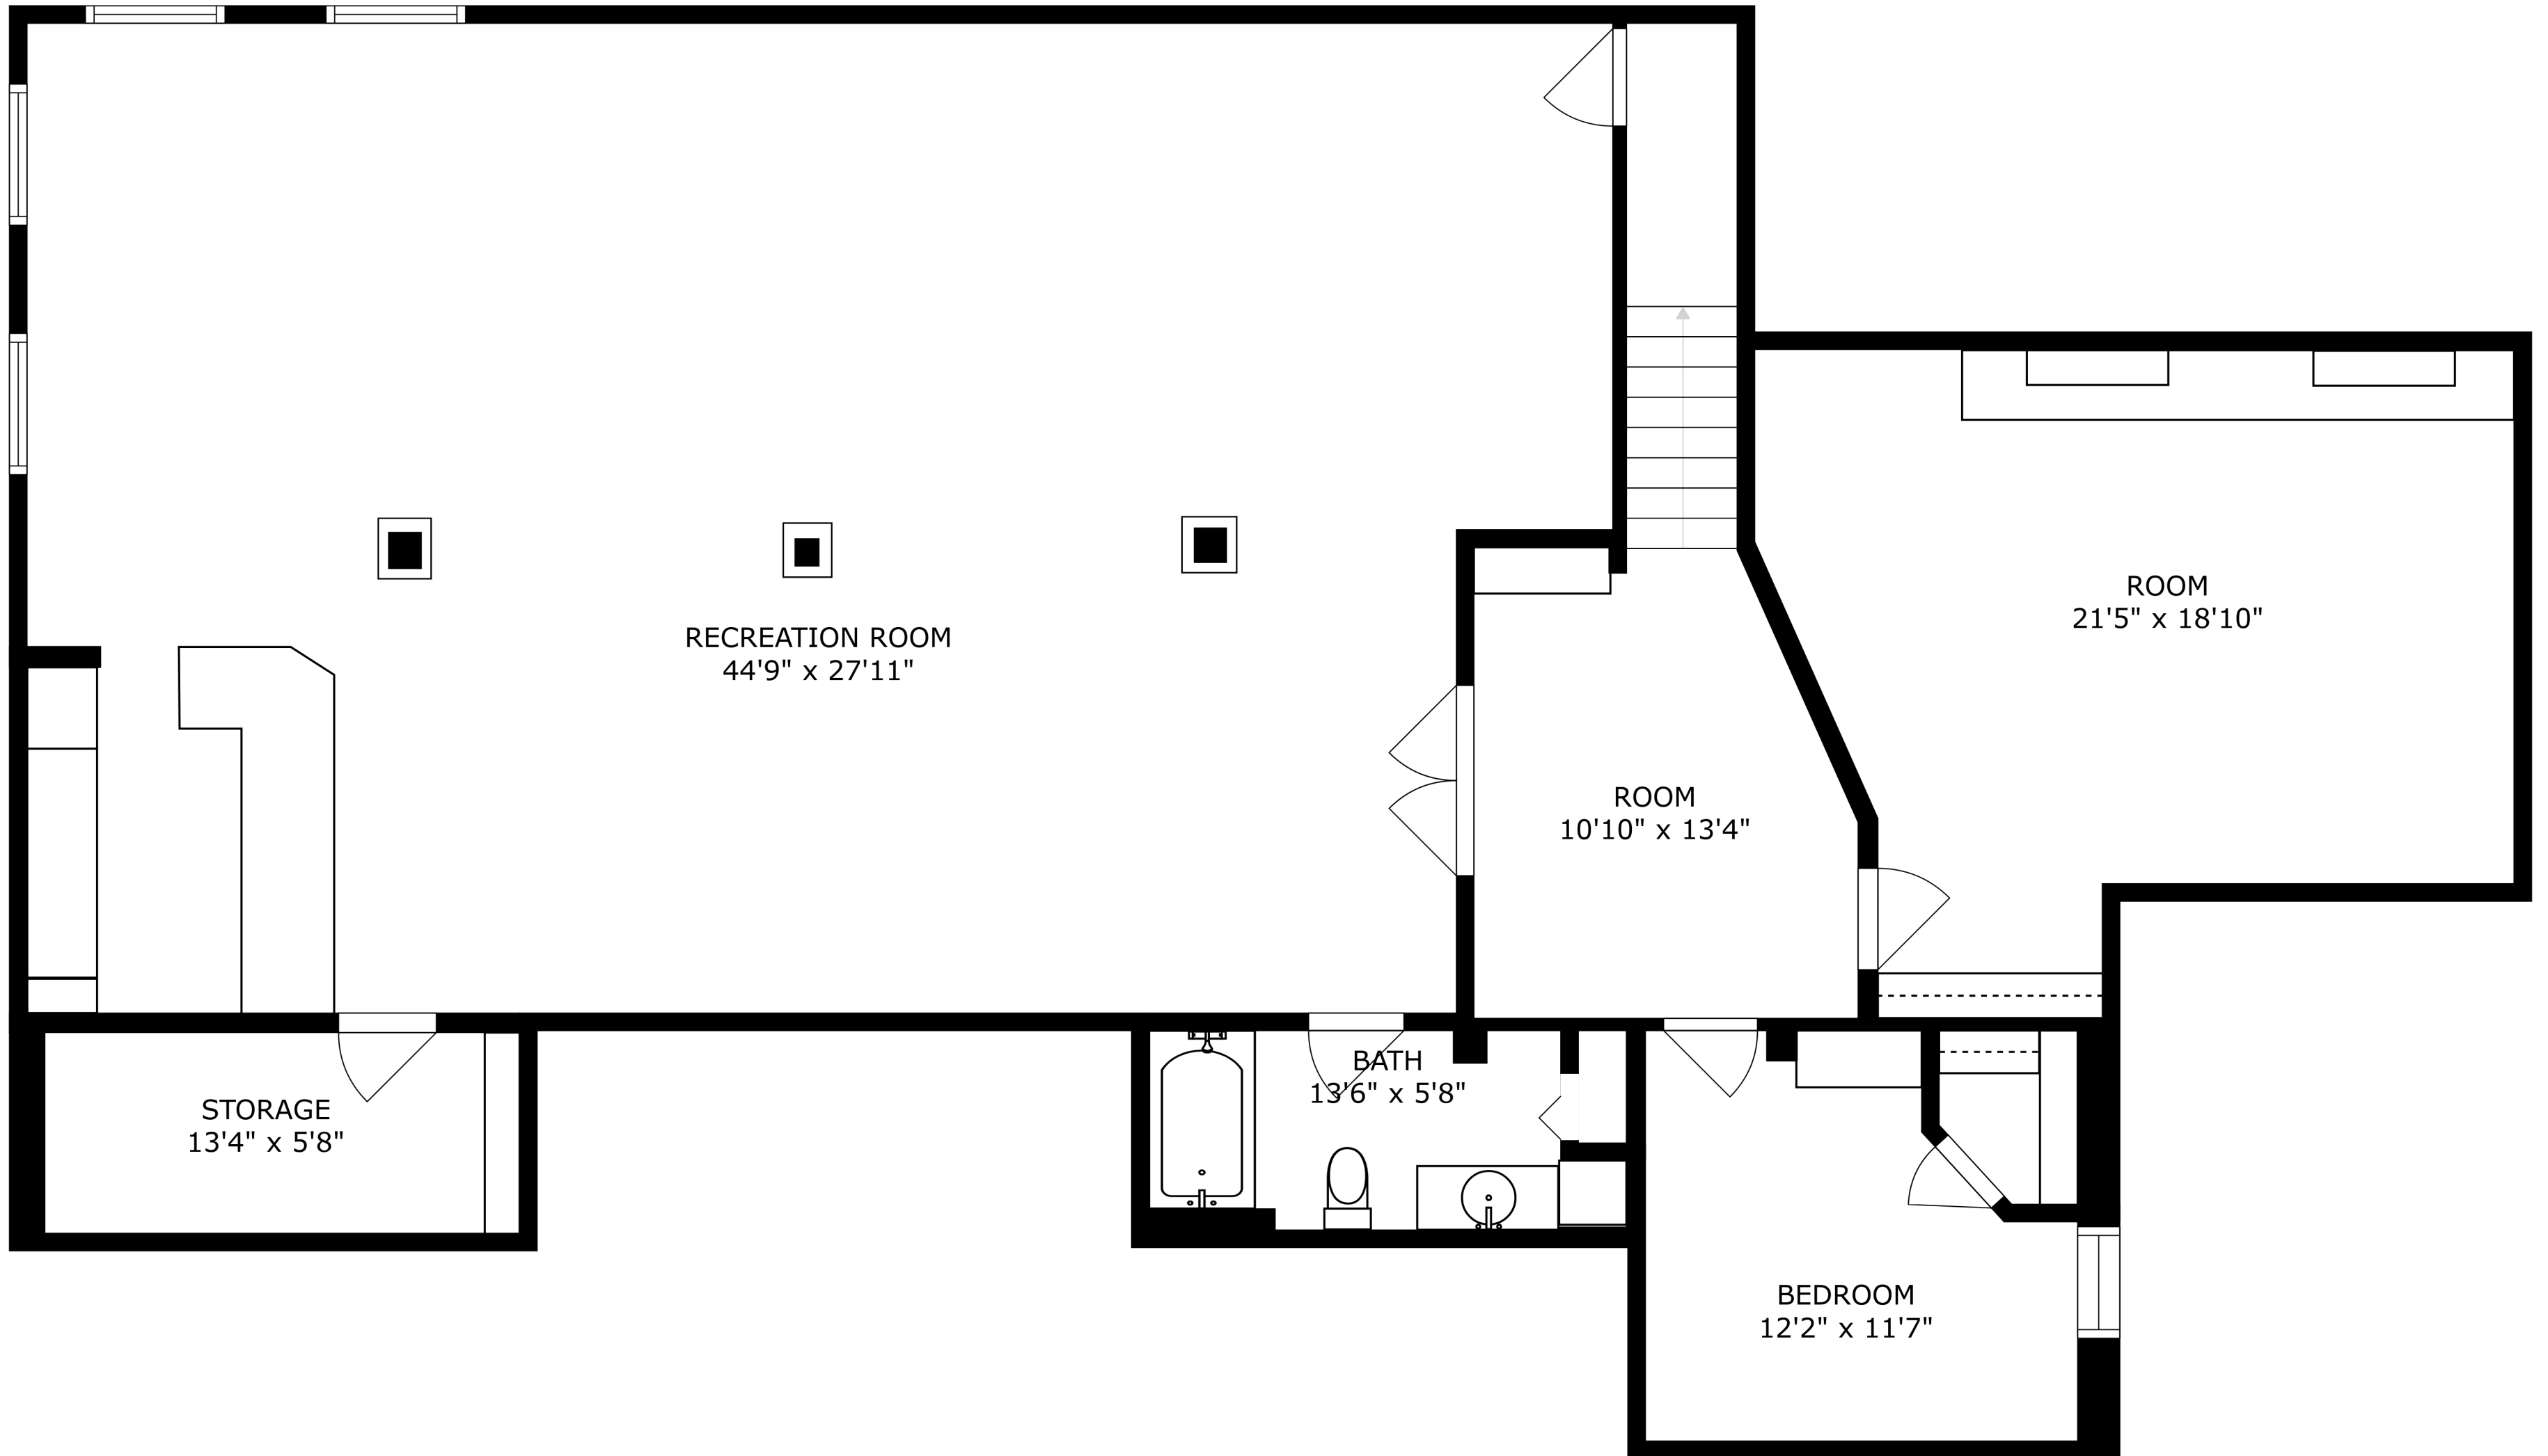

SIZES AND DIMENSIONS ARE APPROXIMATE, ACTUAL MAY VARY.

SIZES AND DIMENSIONS ARE APPROXIMATE, ACTUAL MAY VARY.

RECREATION ROOM  
44'9" x 27'11"

ROOM  
21'5" x 18'10"

ROOM  
10'10" x 13'4"

STORAGE  
13'4" x 5'8"

BATH  
13'6" x 5'8"

BEDROOM  
12'2" x 11'7"