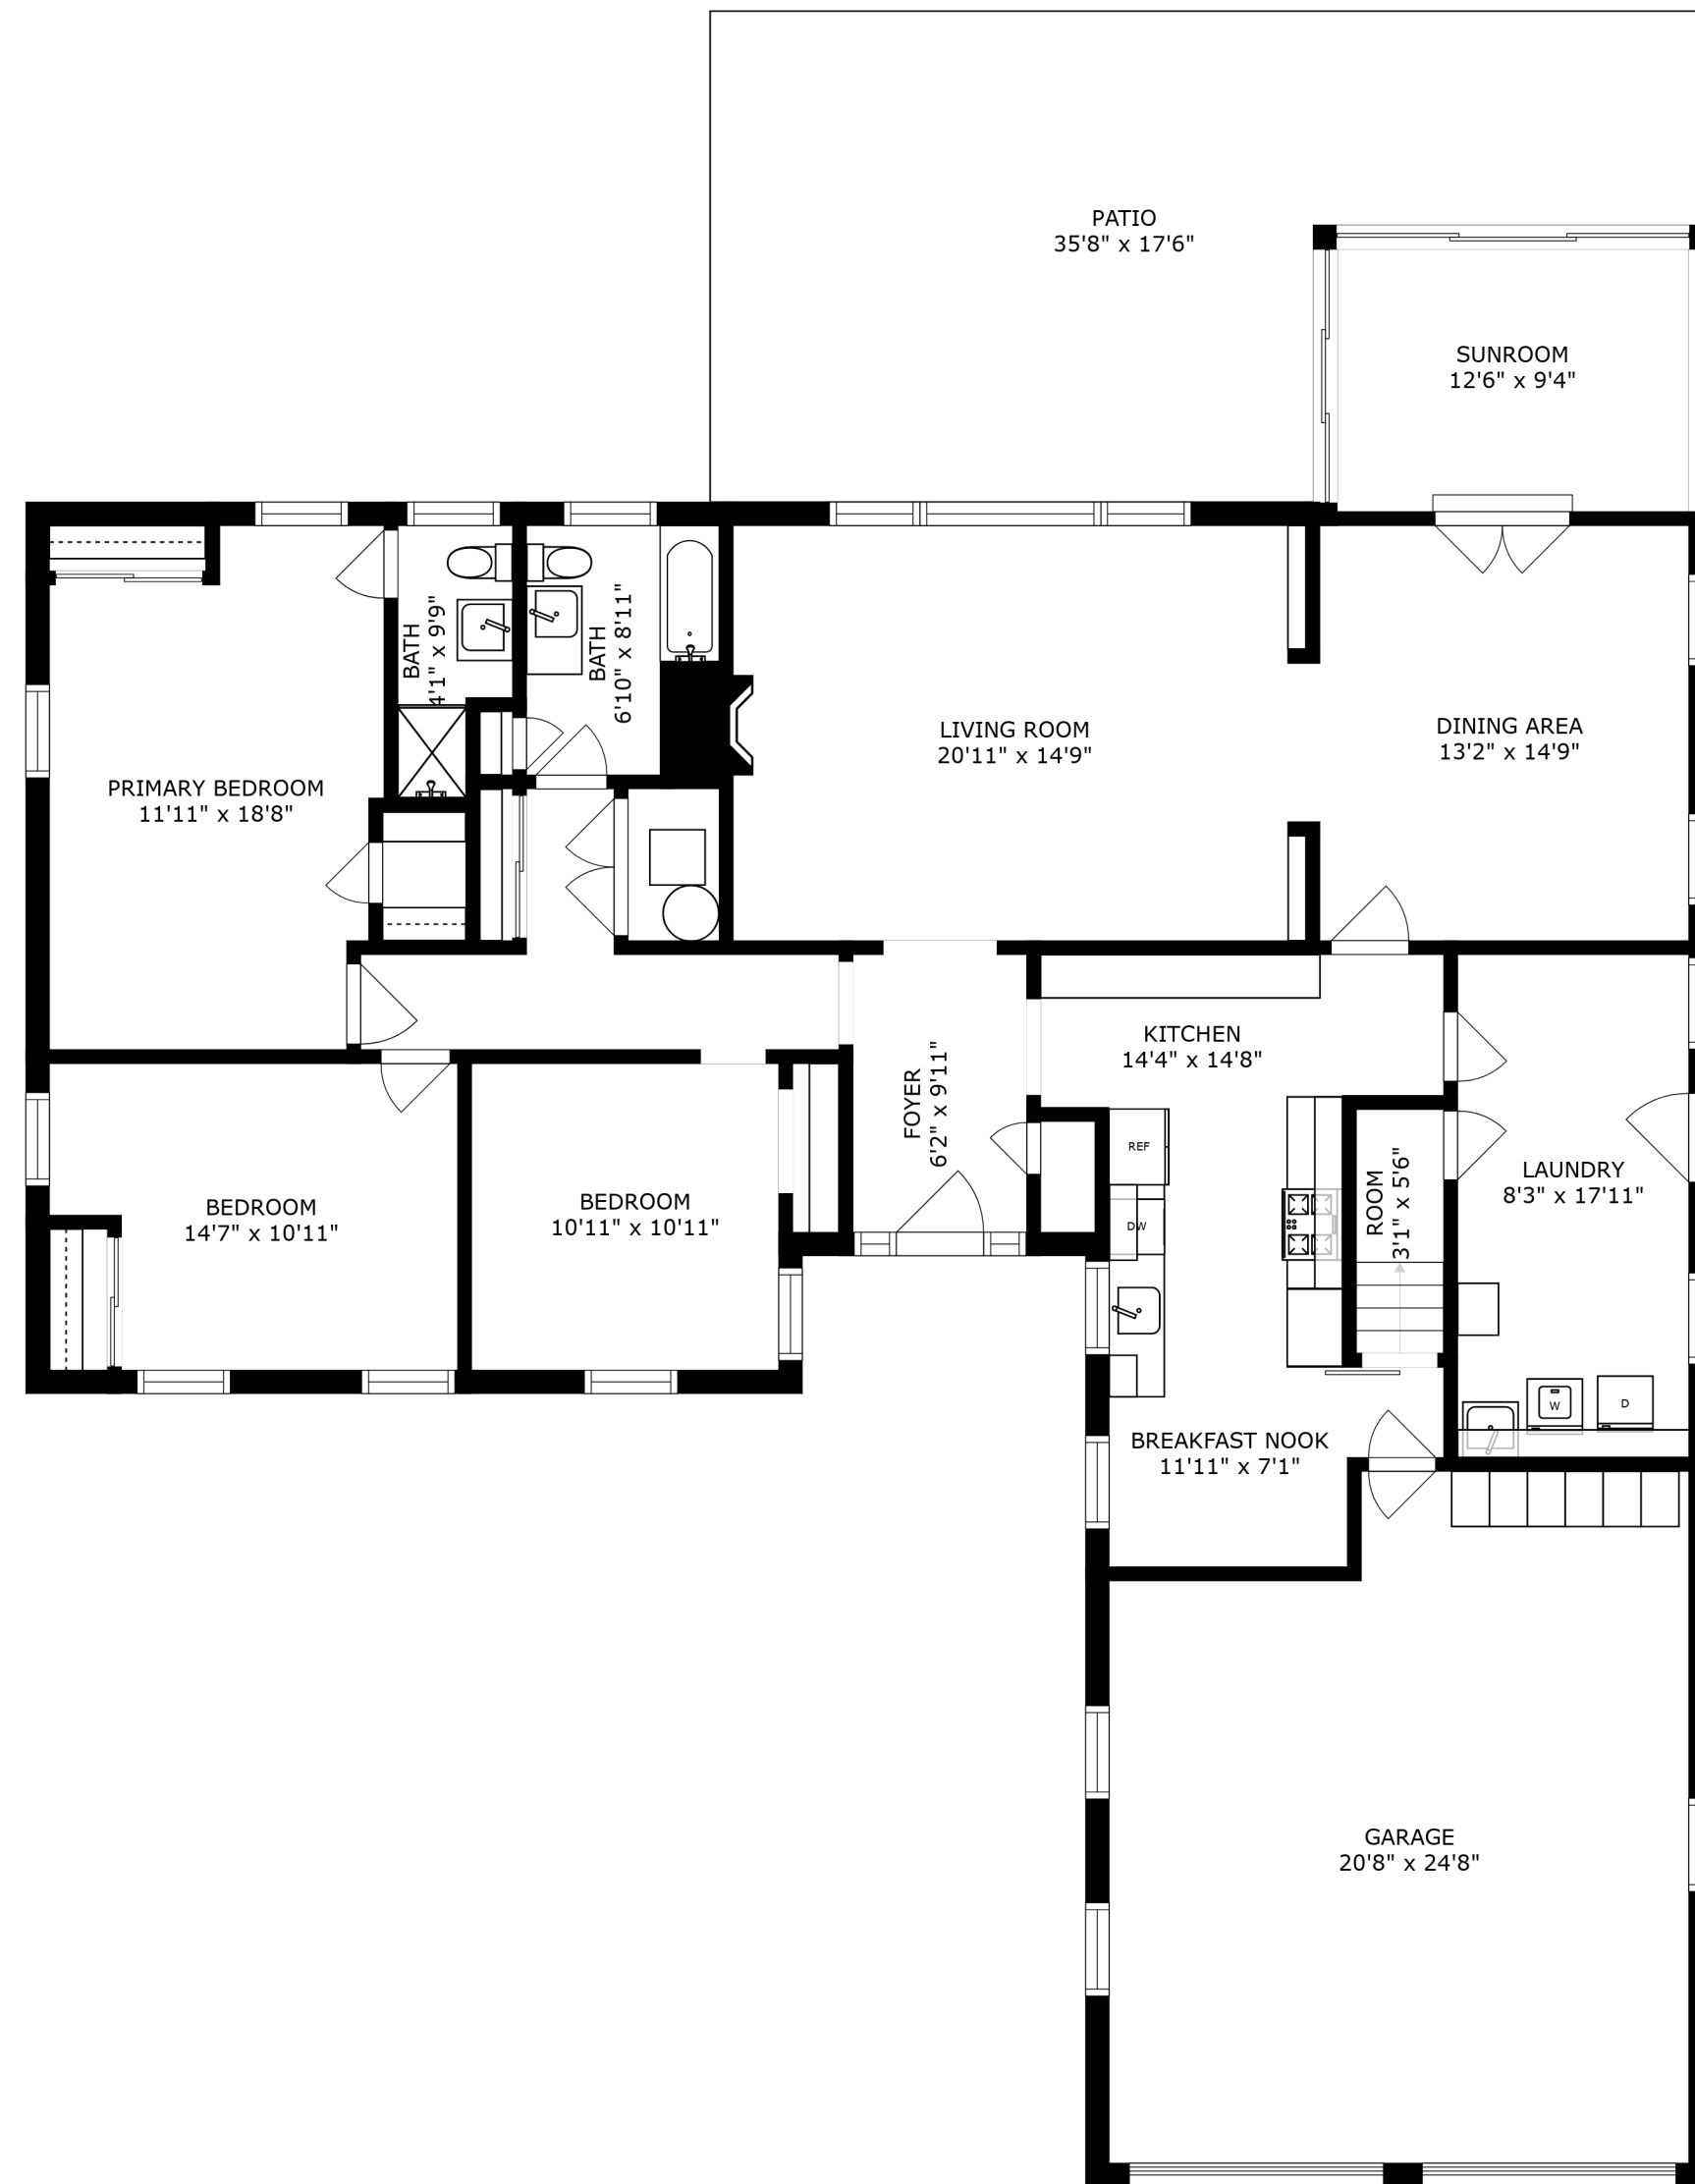

SIZES AND DIMENSIONS ARE APPROXIMATE, ACTUAL MAY VARY.

ATTIC
39'5" x 16'10"

BATH
6'9" x 8'5"

SITTING ROOM
19'5" x 19'8"

SIZES AND DIMENSIONS ARE APPROXIMATE, ACTUAL MAY VARY.

SIZES AND DIMENSIONS ARE APPROXIMATE, ACTUAL MAY VARY.