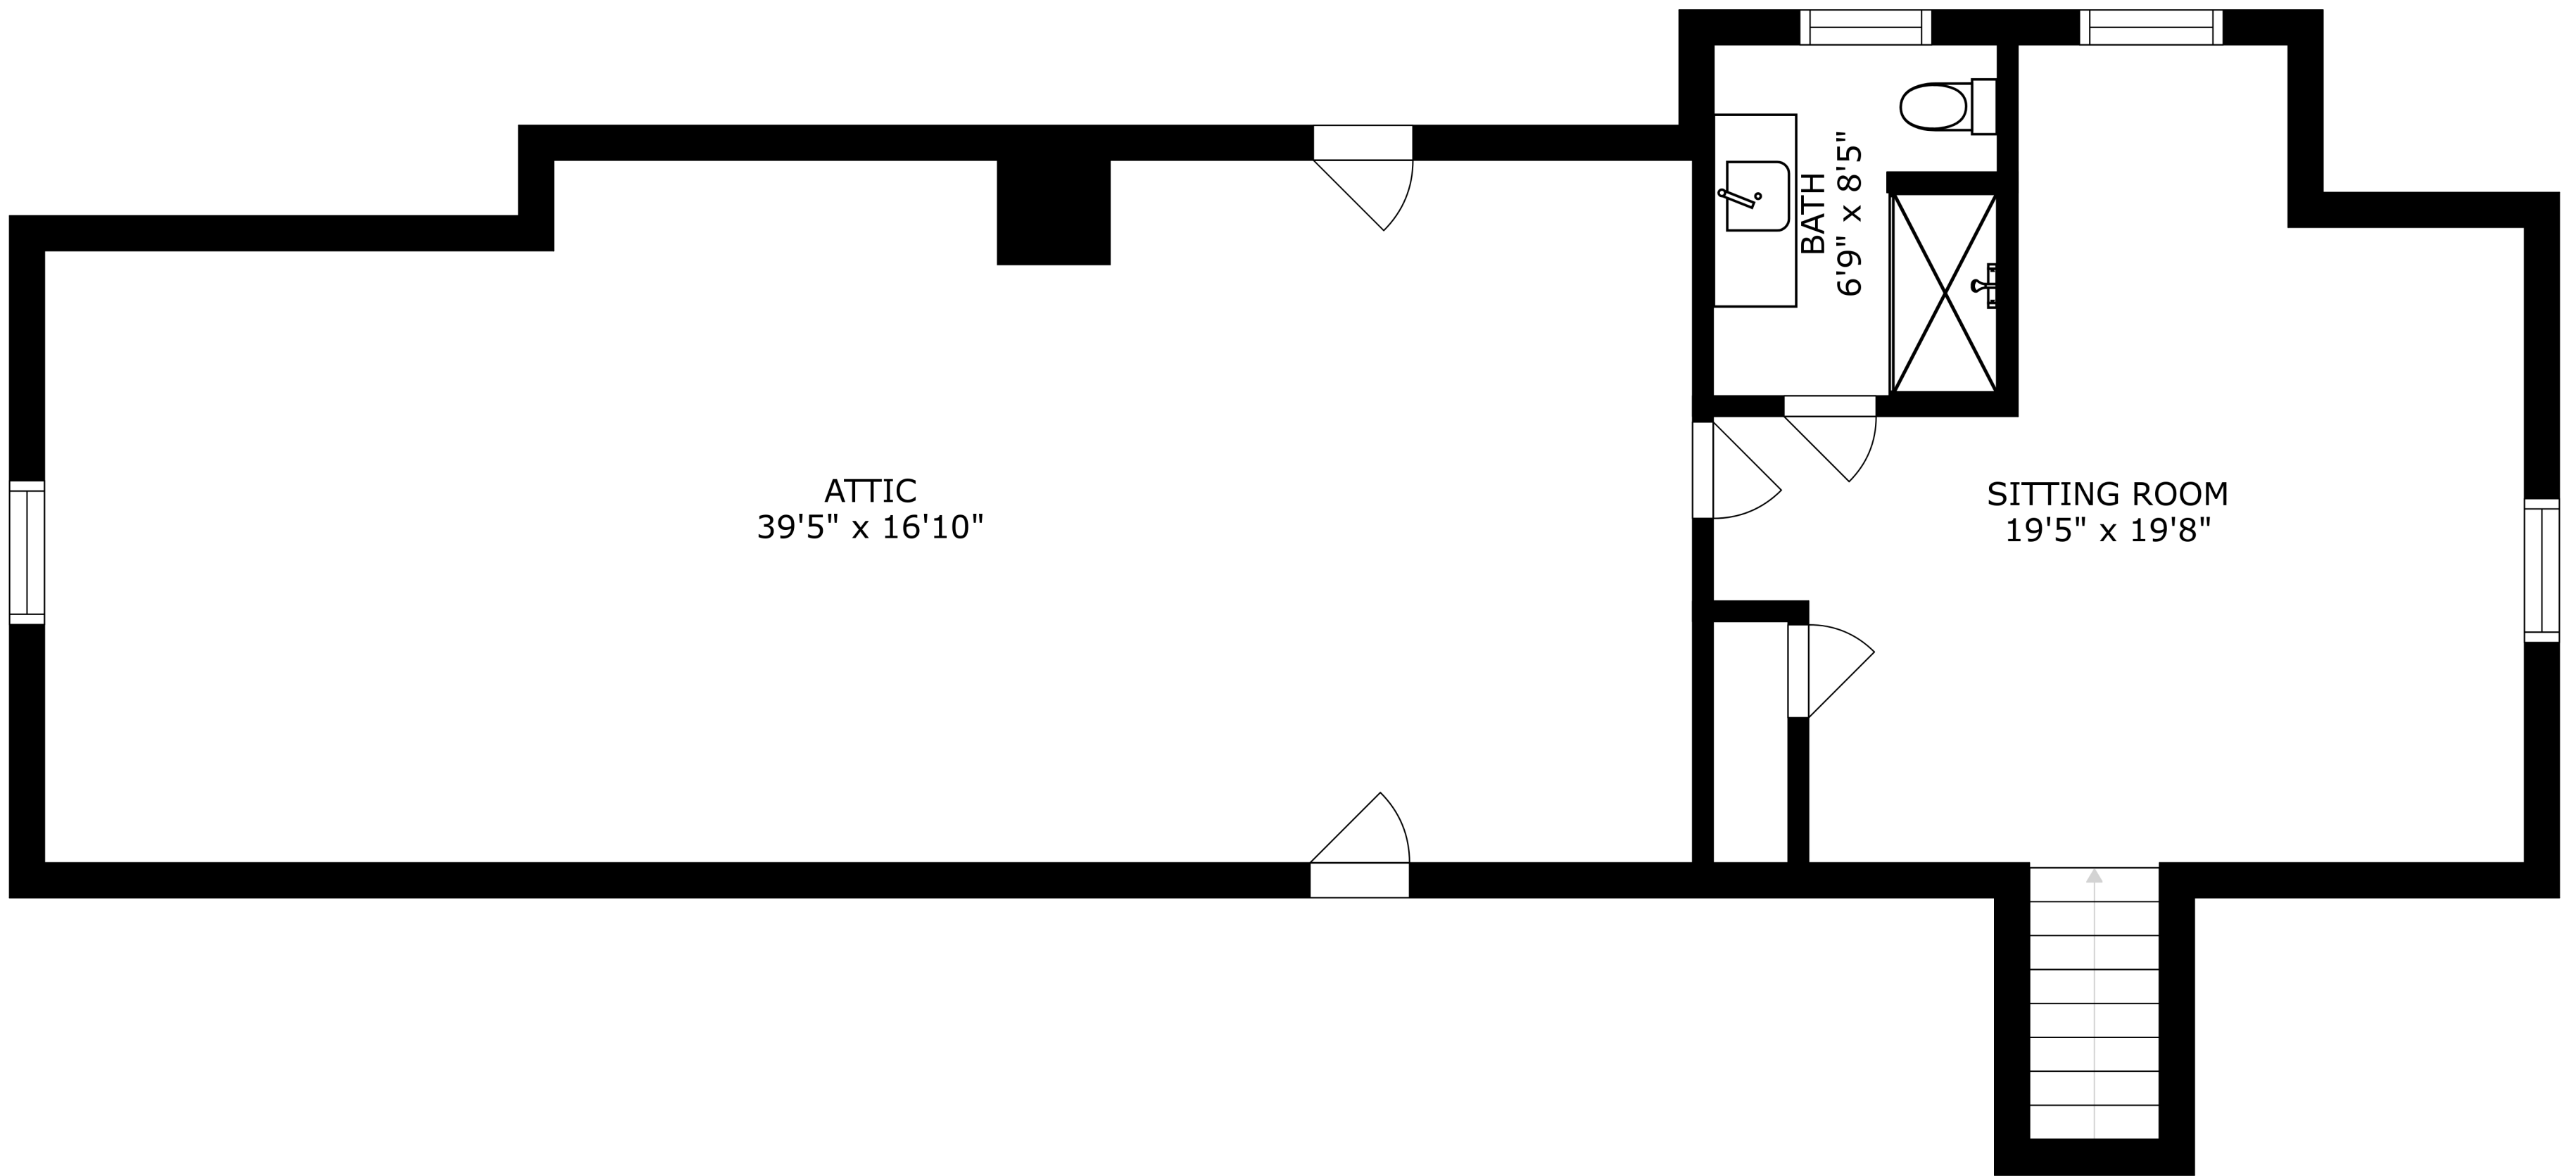

SIZES AND DIMENSIONS ARE APPROXIMATE, ACTUAL MAY VARY.

ATTIC
39'5" x 16'10"

BATH
6'9" x 8'5"

SITTING ROOM
19'5" x 19'8"

SIZES AND DIMENSIONS ARE APPROXIMATE, ACTUAL MAY VARY.

SIZES AND DIMENSIONS ARE APPROXIMATE, ACTUAL MAY VARY.