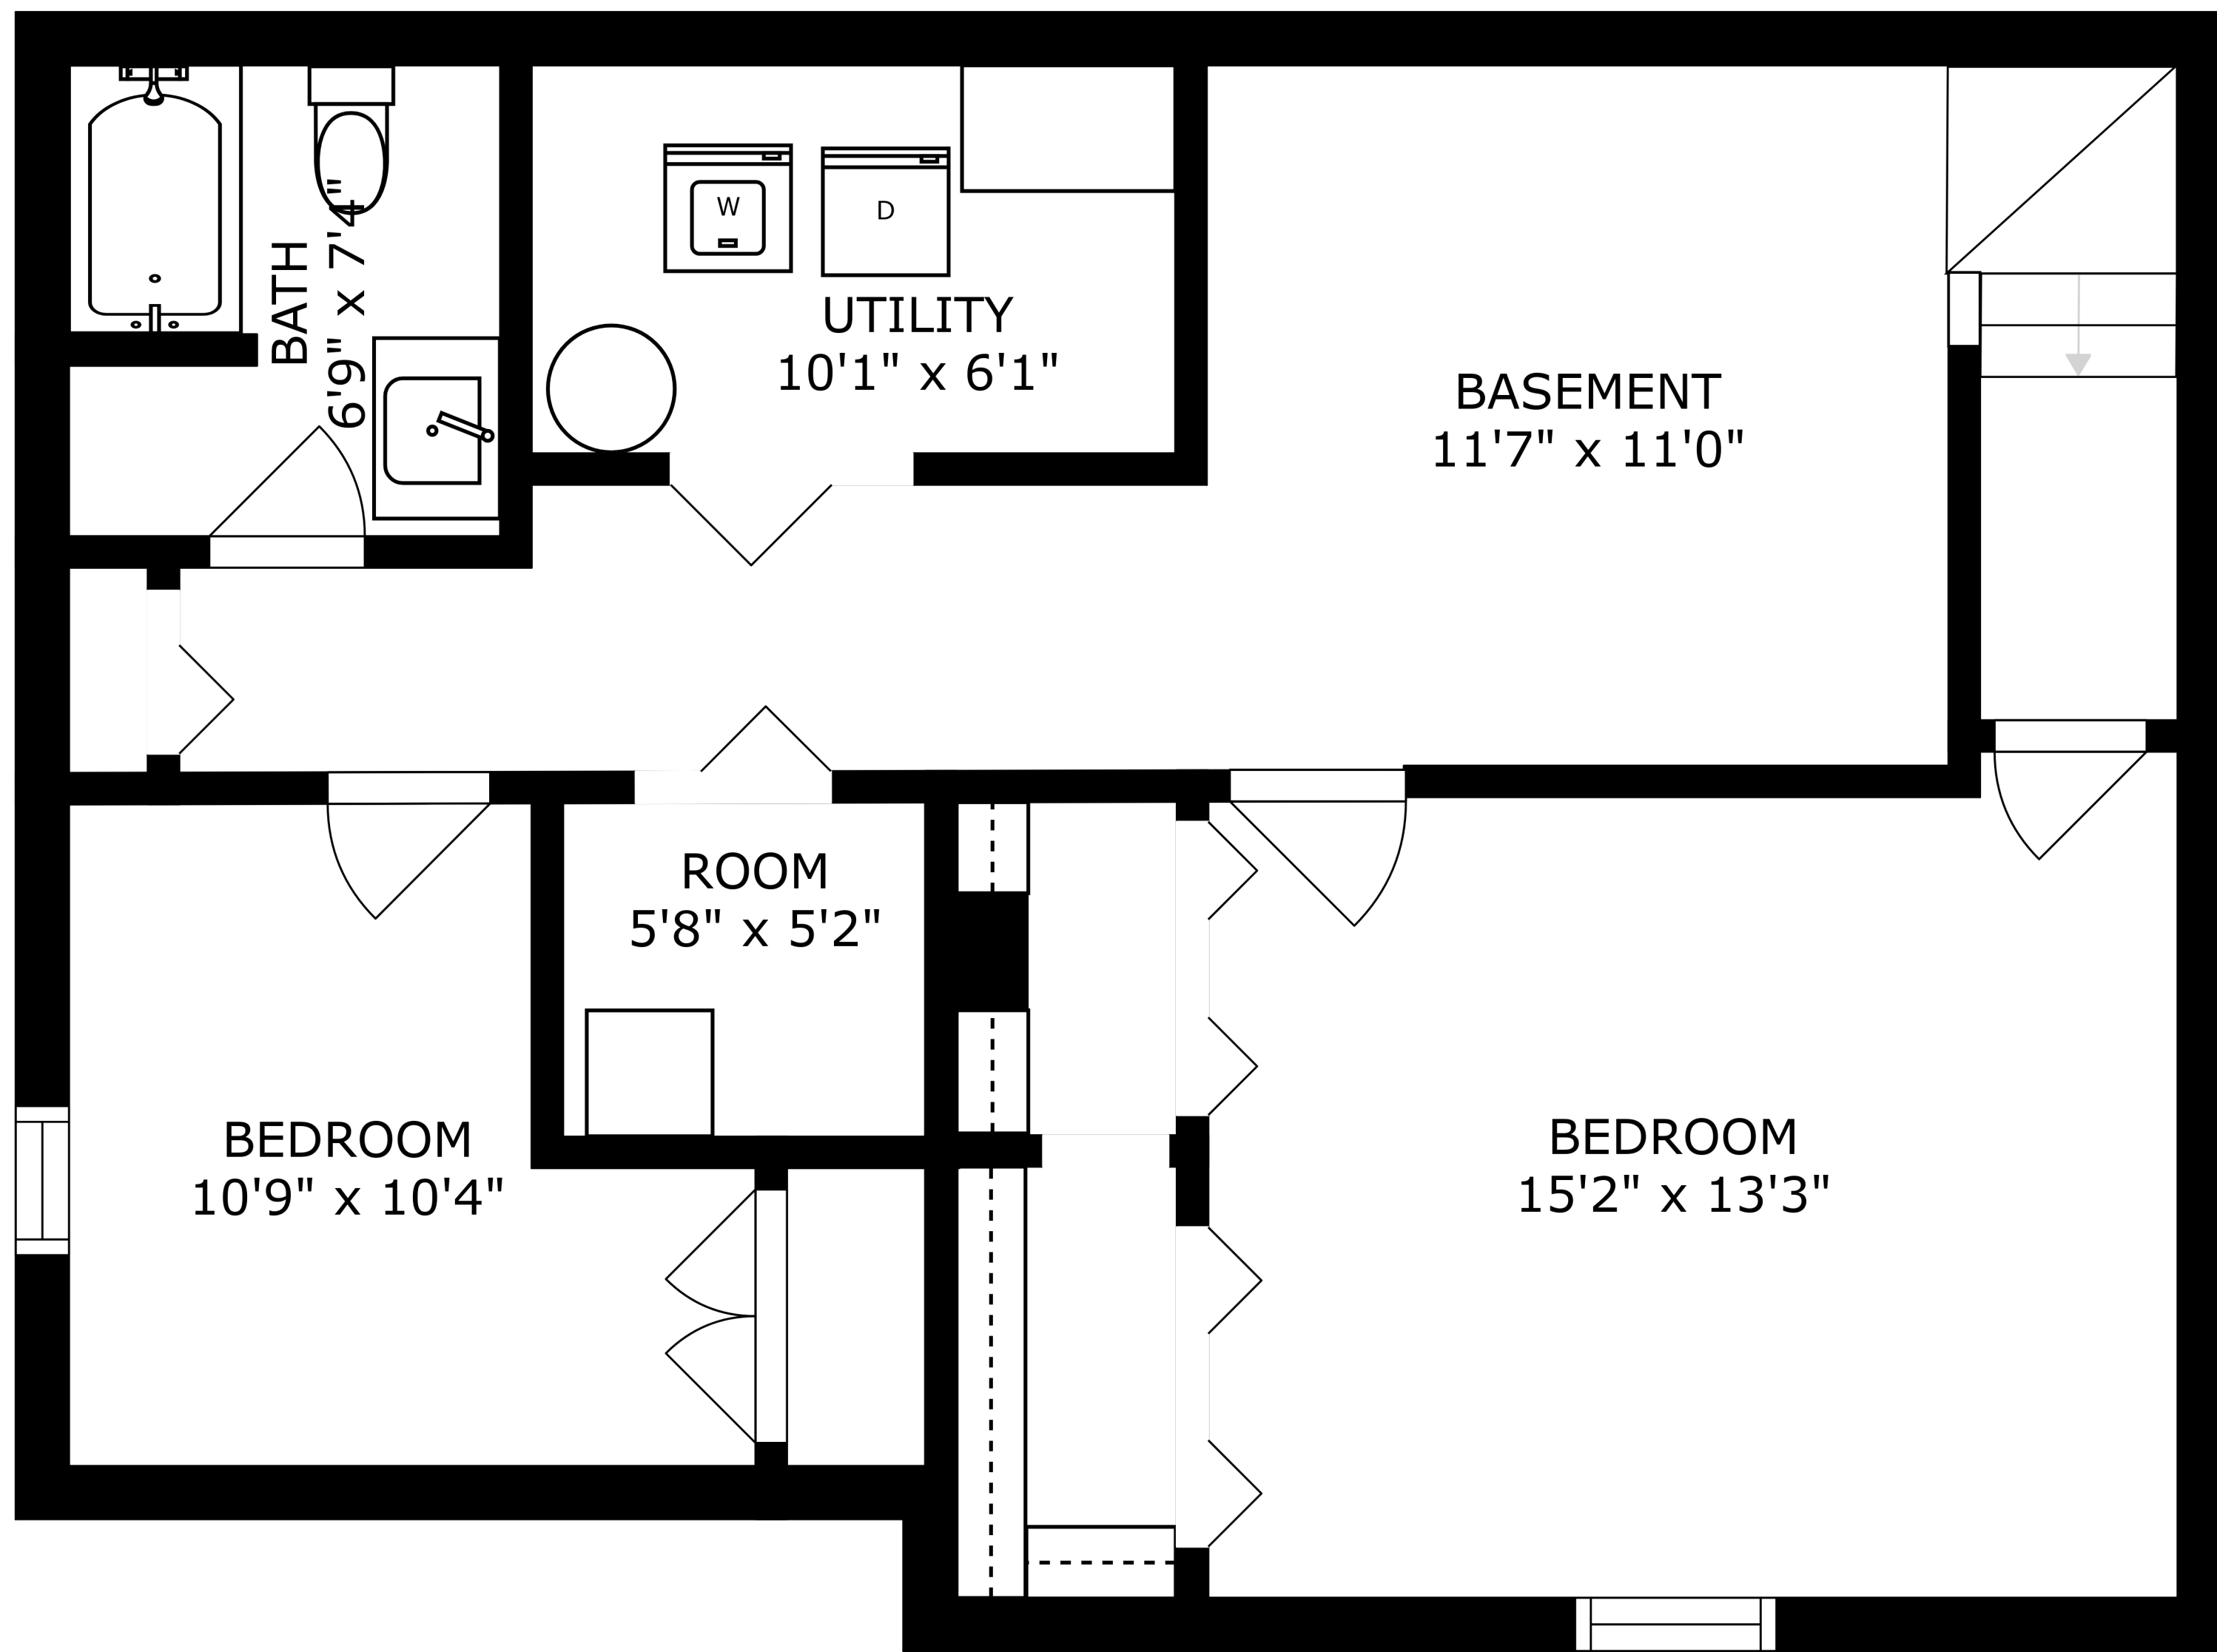

FLOOR 1

FLOOR 2

SIZES AND DIMENSIONS ARE APPROXIMATE, ACTUAL MAY VARY.

SIZES AND DIMENSIONS ARE APPROXIMATE, ACTUAL MAY VARY.

BEDROOM
10'9" x 10'4"

ROOM
5'8" x 5'2"

UTILITY
10'1" x 6'1"

BASEMENT
11'7" x 11'0"

BEDROOM
15'2" x 13'3"

BATH
6'9" x 7'4"

SIZES AND DIMENSIONS ARE APPROXIMATE, ACTUAL MAY VARY.