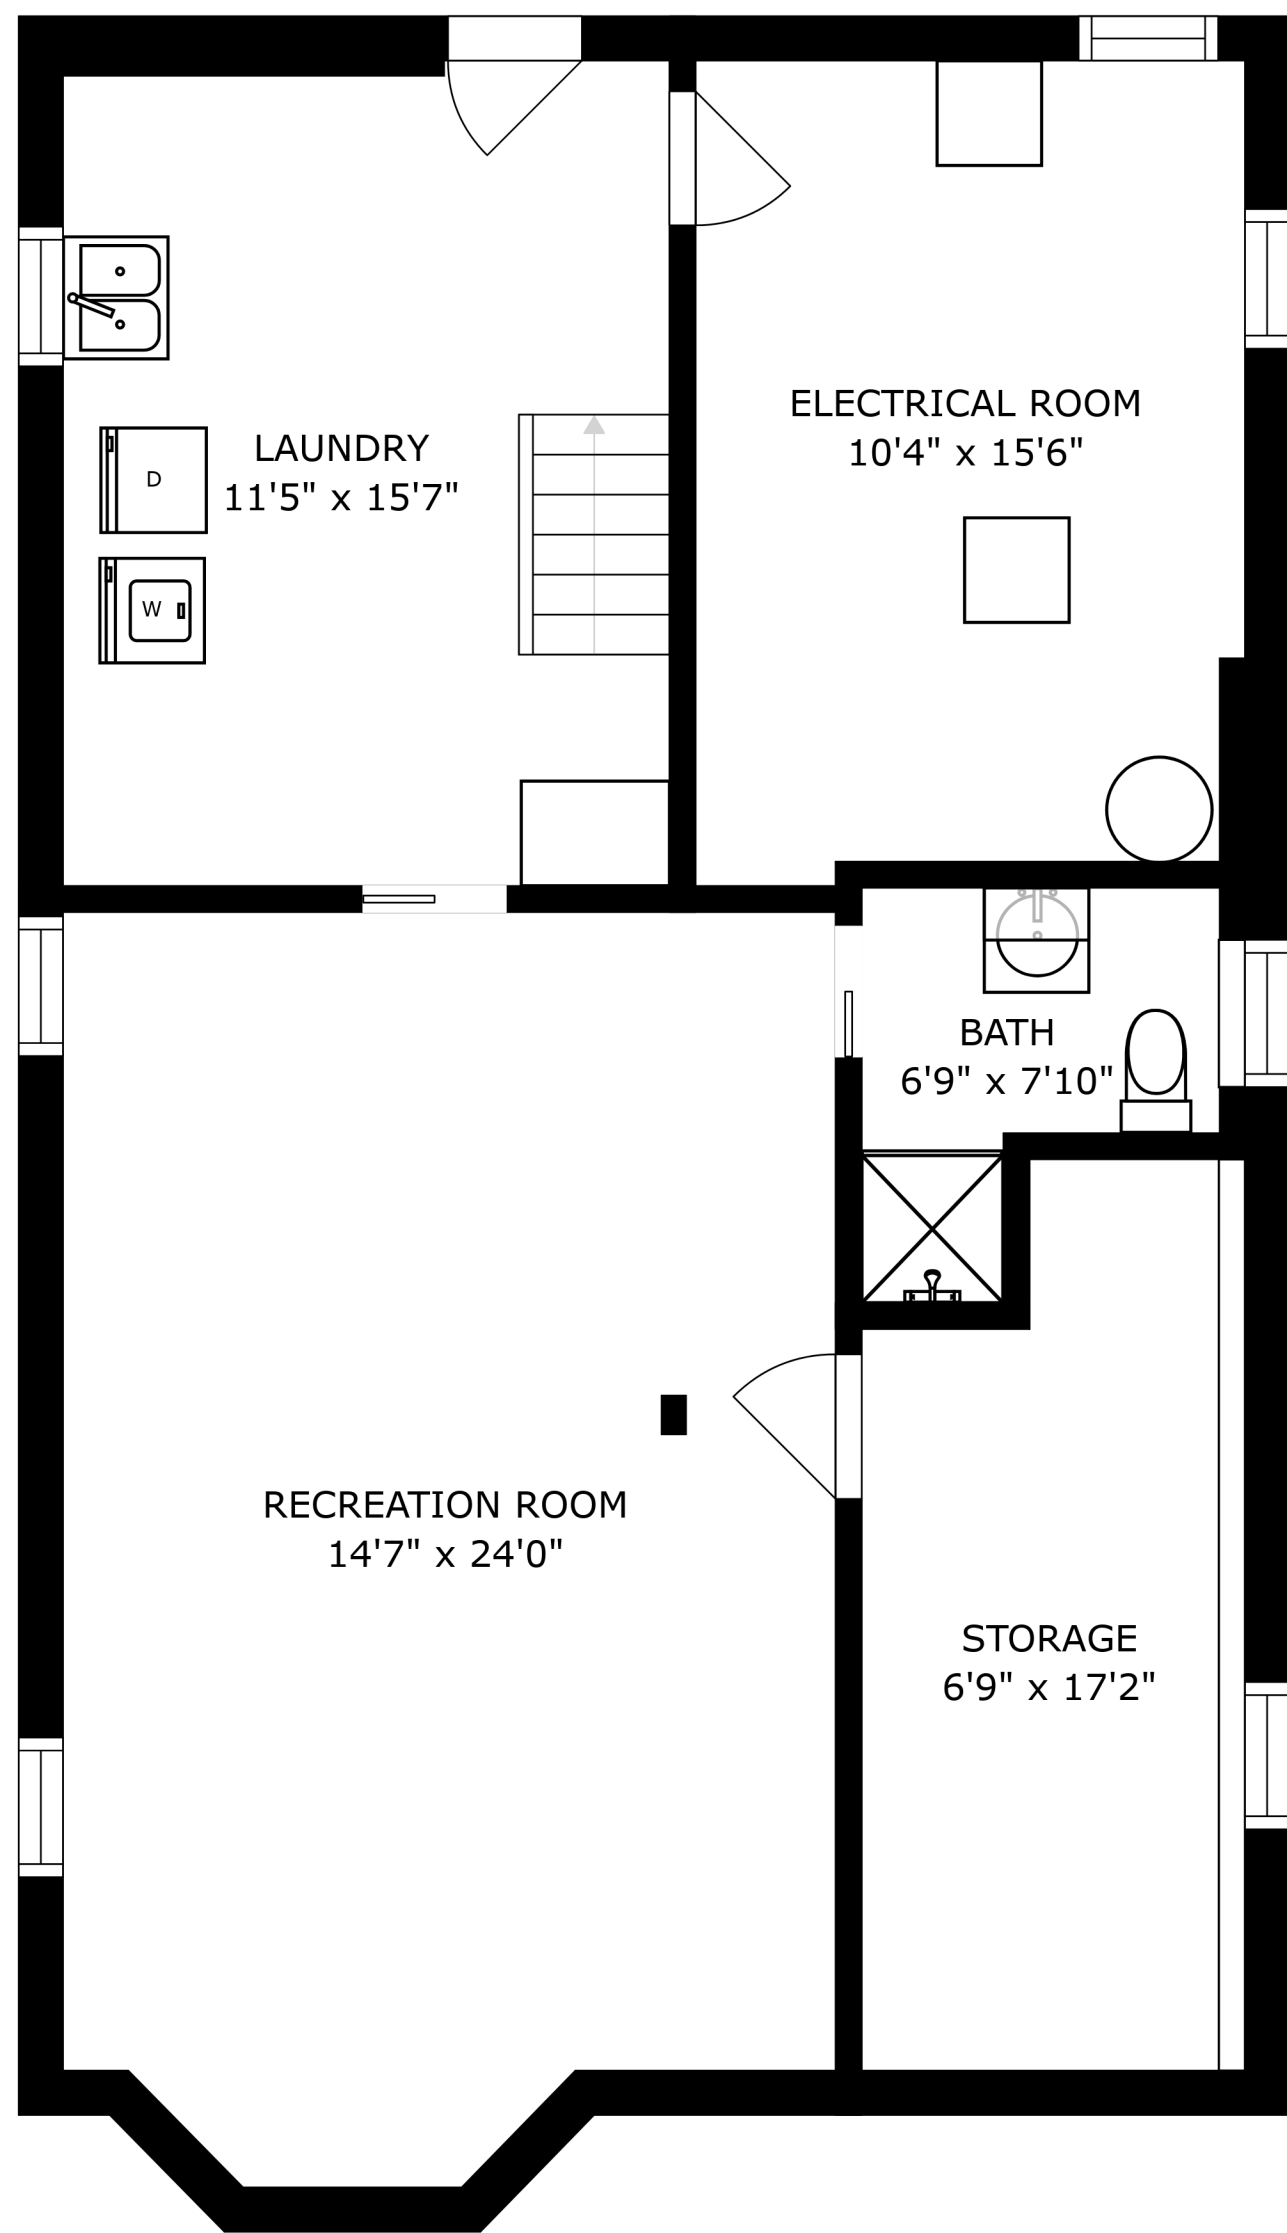

FLOOR 1

FLOOR 2

FLOOR 3

SIZES AND DIMENSIONS ARE APPROXIMATE, ACTUAL MAY VARY.

ATTIC  
23'11" x 38'10"

SIZES AND DIMENSIONS ARE APPROXIMATE, ACTUAL MAY VARY.

SIZES AND DIMENSIONS ARE APPROXIMATE, ACTUAL MAY VARY.

SIZES AND DIMENSIONS ARE APPROXIMATE, ACTUAL MAY VARY.