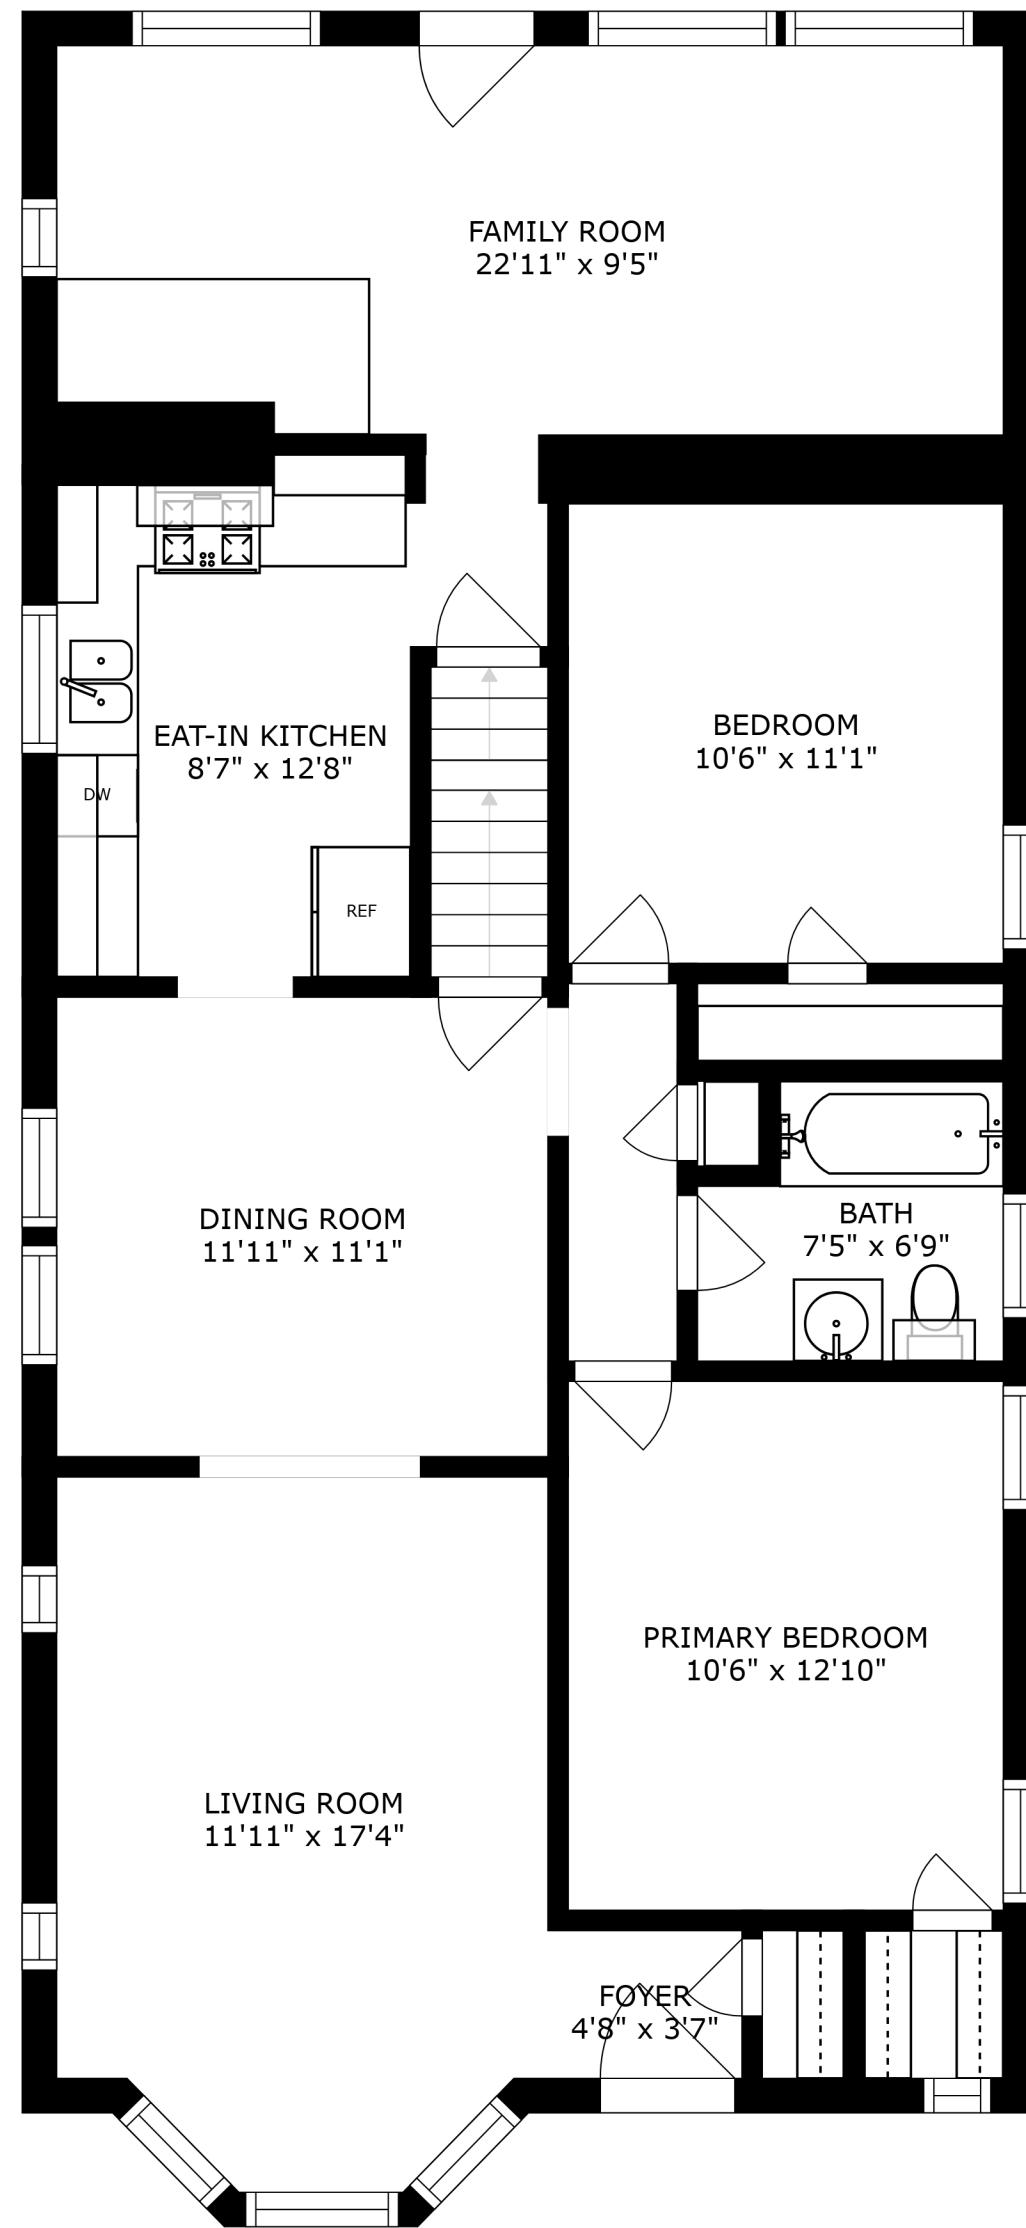

FLOOR 1

FLOOR 2

FLOOR 3

SIZES AND DIMENSIONS ARE APPROXIMATE, ACTUAL MAY VARY.

ATTIC  
23'11" x 38'10"

SIZES AND DIMENSIONS ARE APPROXIMATE, ACTUAL MAY VARY.

SIZES AND DIMENSIONS ARE APPROXIMATE, ACTUAL MAY VARY.

SIZES AND DIMENSIONS ARE APPROXIMATE, ACTUAL MAY VARY.