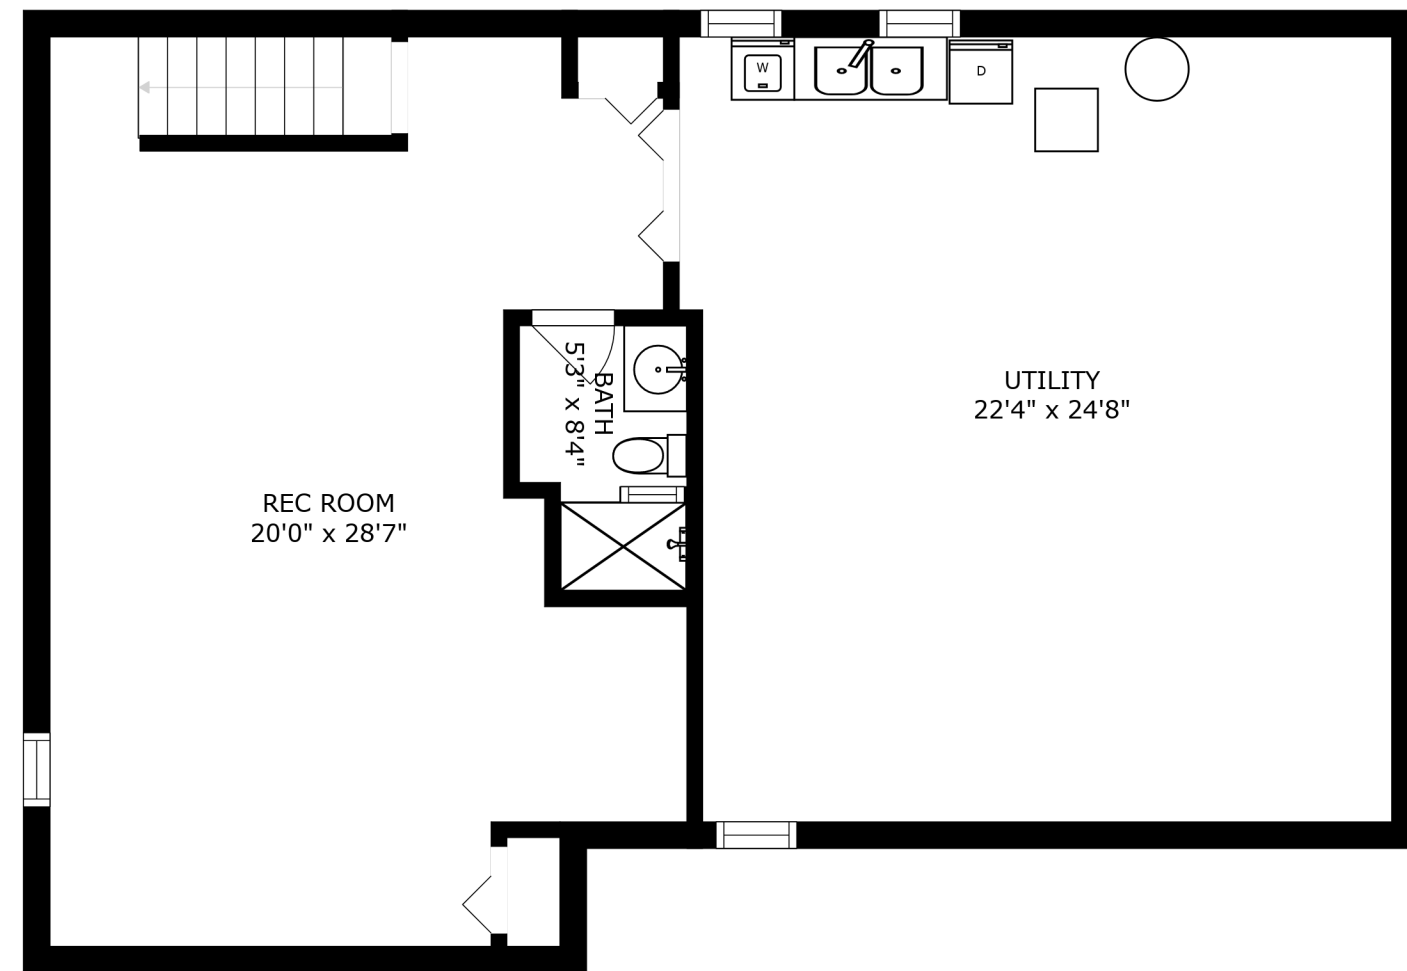

FLOOR 2

FLOOR 1

SIZES AND DIMENSIONS ARE APPROXIMATE, ACTUAL MAY VARY.

SIZES AND DIMENSIONS ARE APPROXIMATE, ACTUAL MAY VARY.

REC ROOM
20'0" x 28'7"

BATH
5'3" x 8'4"

UTILITY
22'4" x 24'8"

SIZES AND DIMENSIONS ARE APPROXIMATE, ACTUAL MAY VARY.