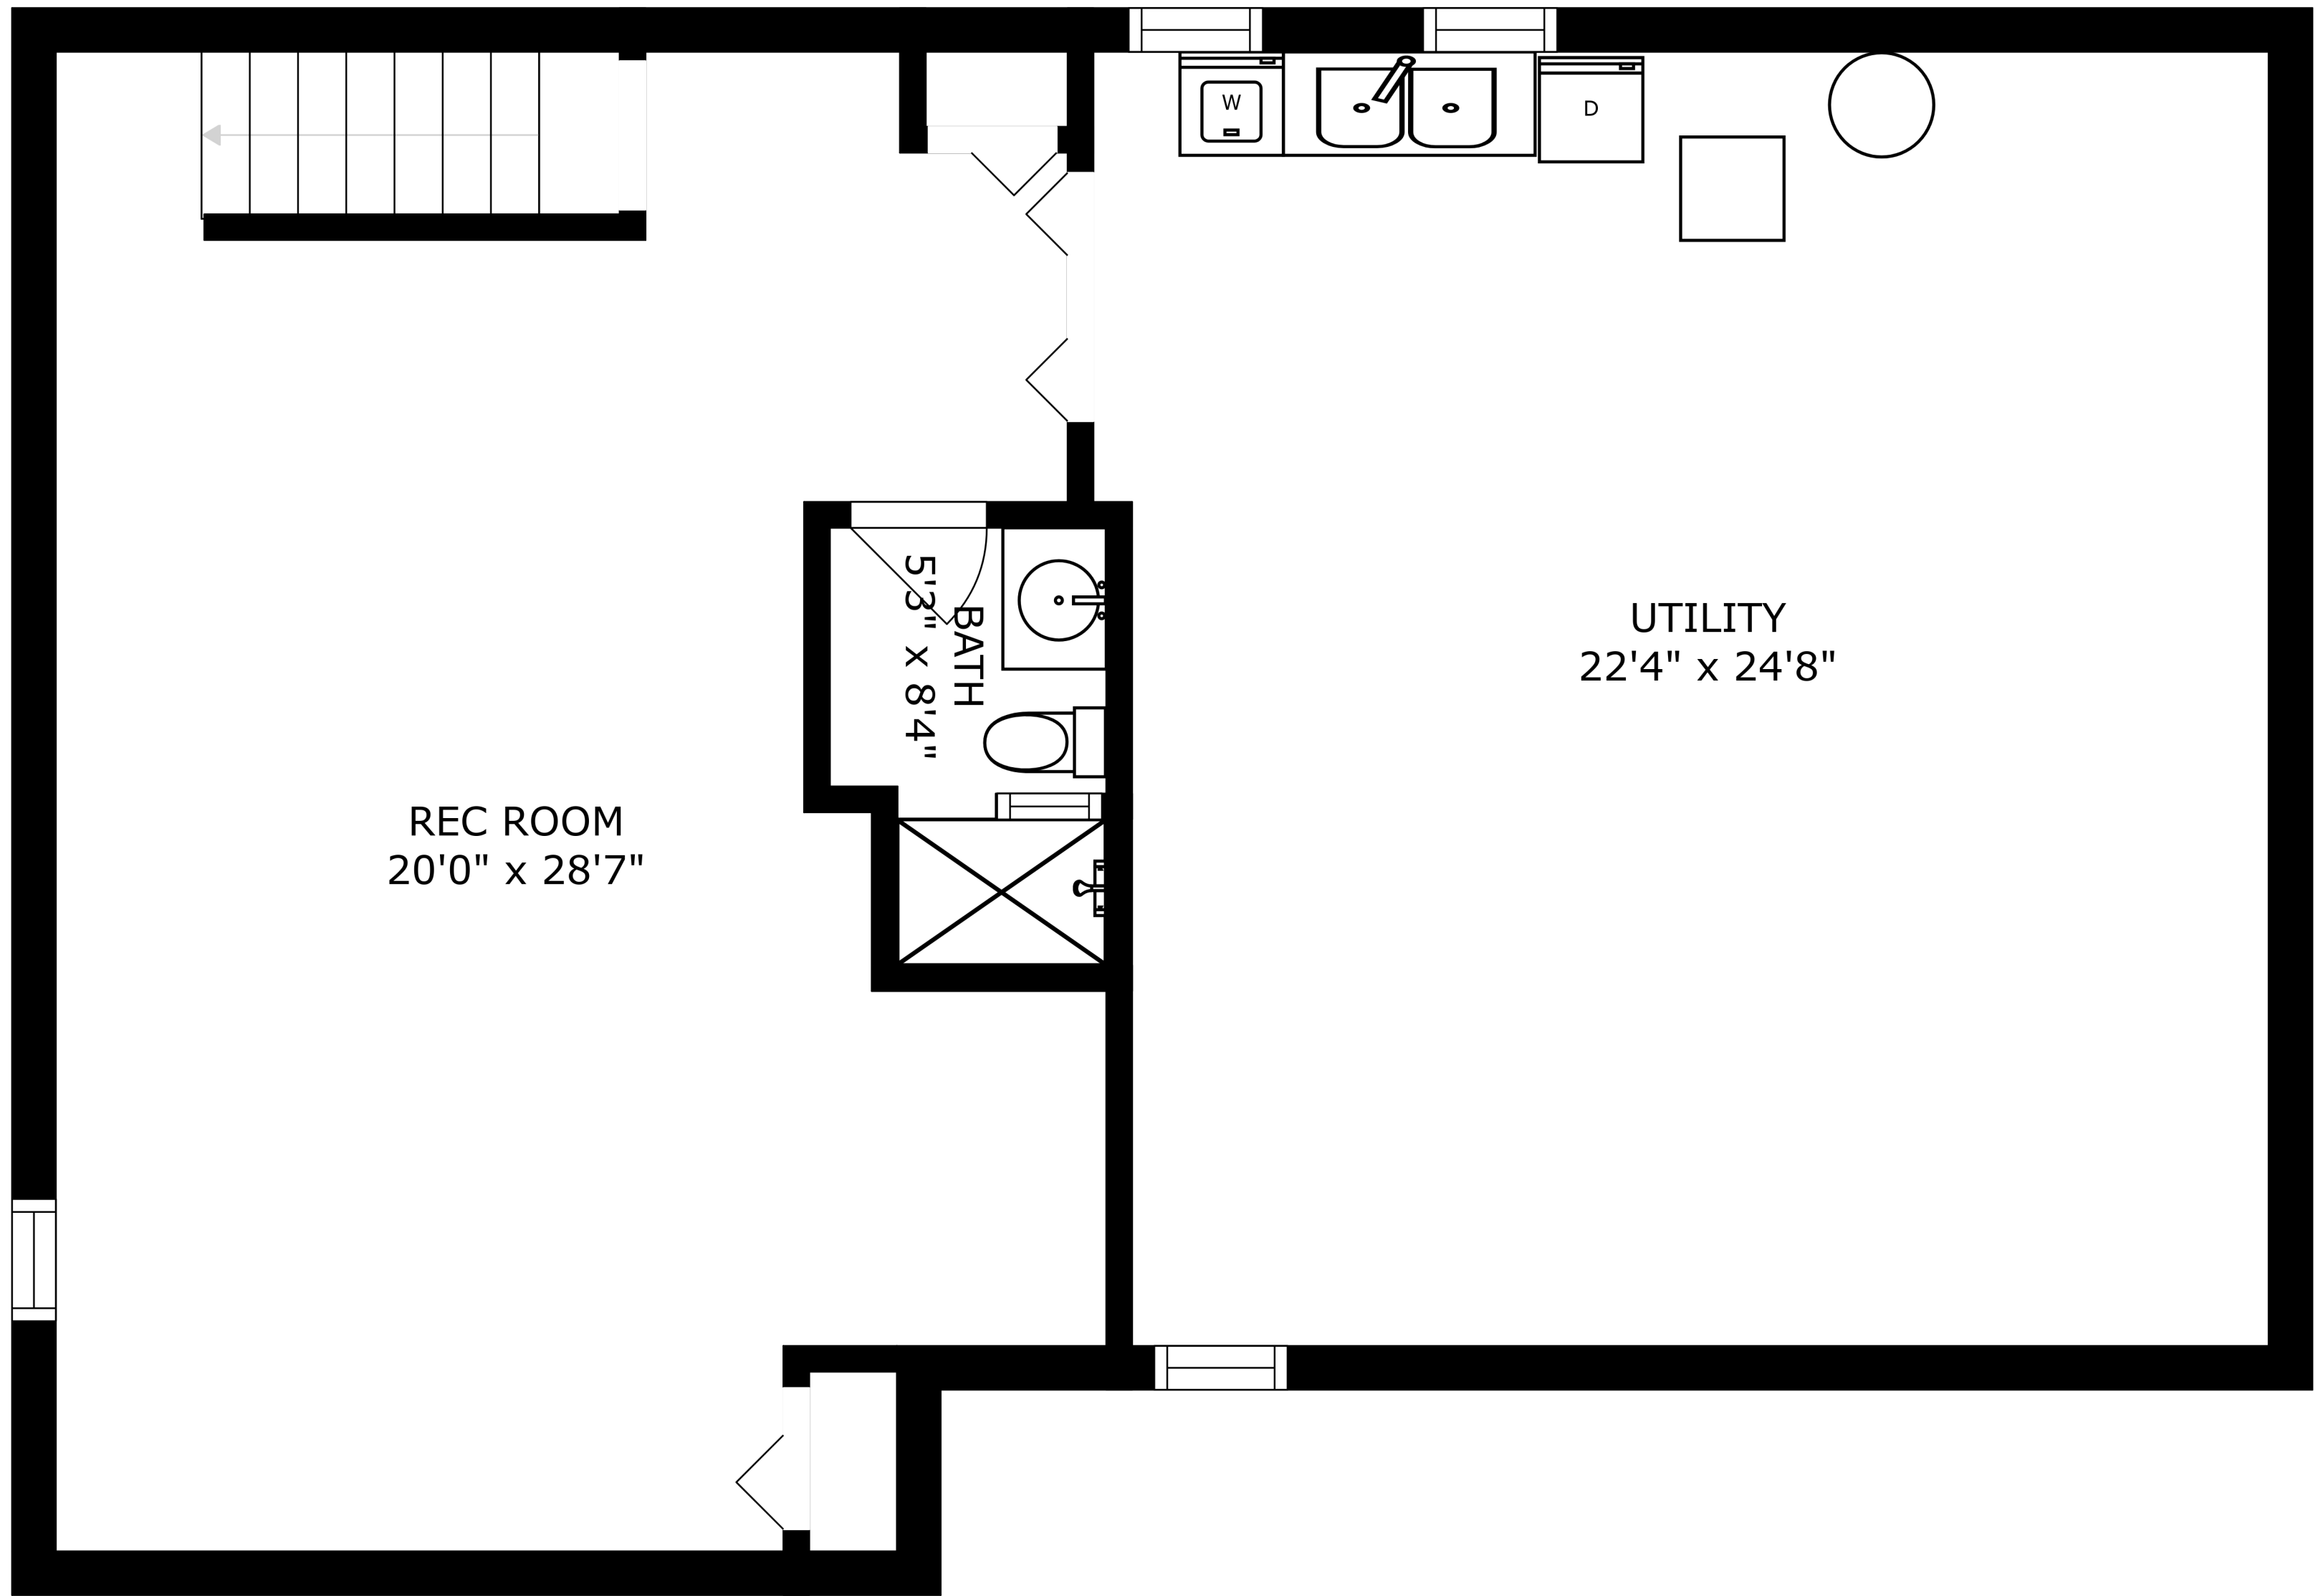

FLOOR 2

FLOOR 1

SIZES AND DIMENSIONS ARE APPROXIMATE, ACTUAL MAY VARY.

SIZES AND DIMENSIONS ARE APPROXIMATE, ACTUAL MAY VARY.

REC ROOM
20'0" x 28'7"

BATH
5'3" x 8'4"

UTILITY
22'4" x 24'8"

SIZES AND DIMENSIONS ARE APPROXIMATE, ACTUAL MAY VARY.