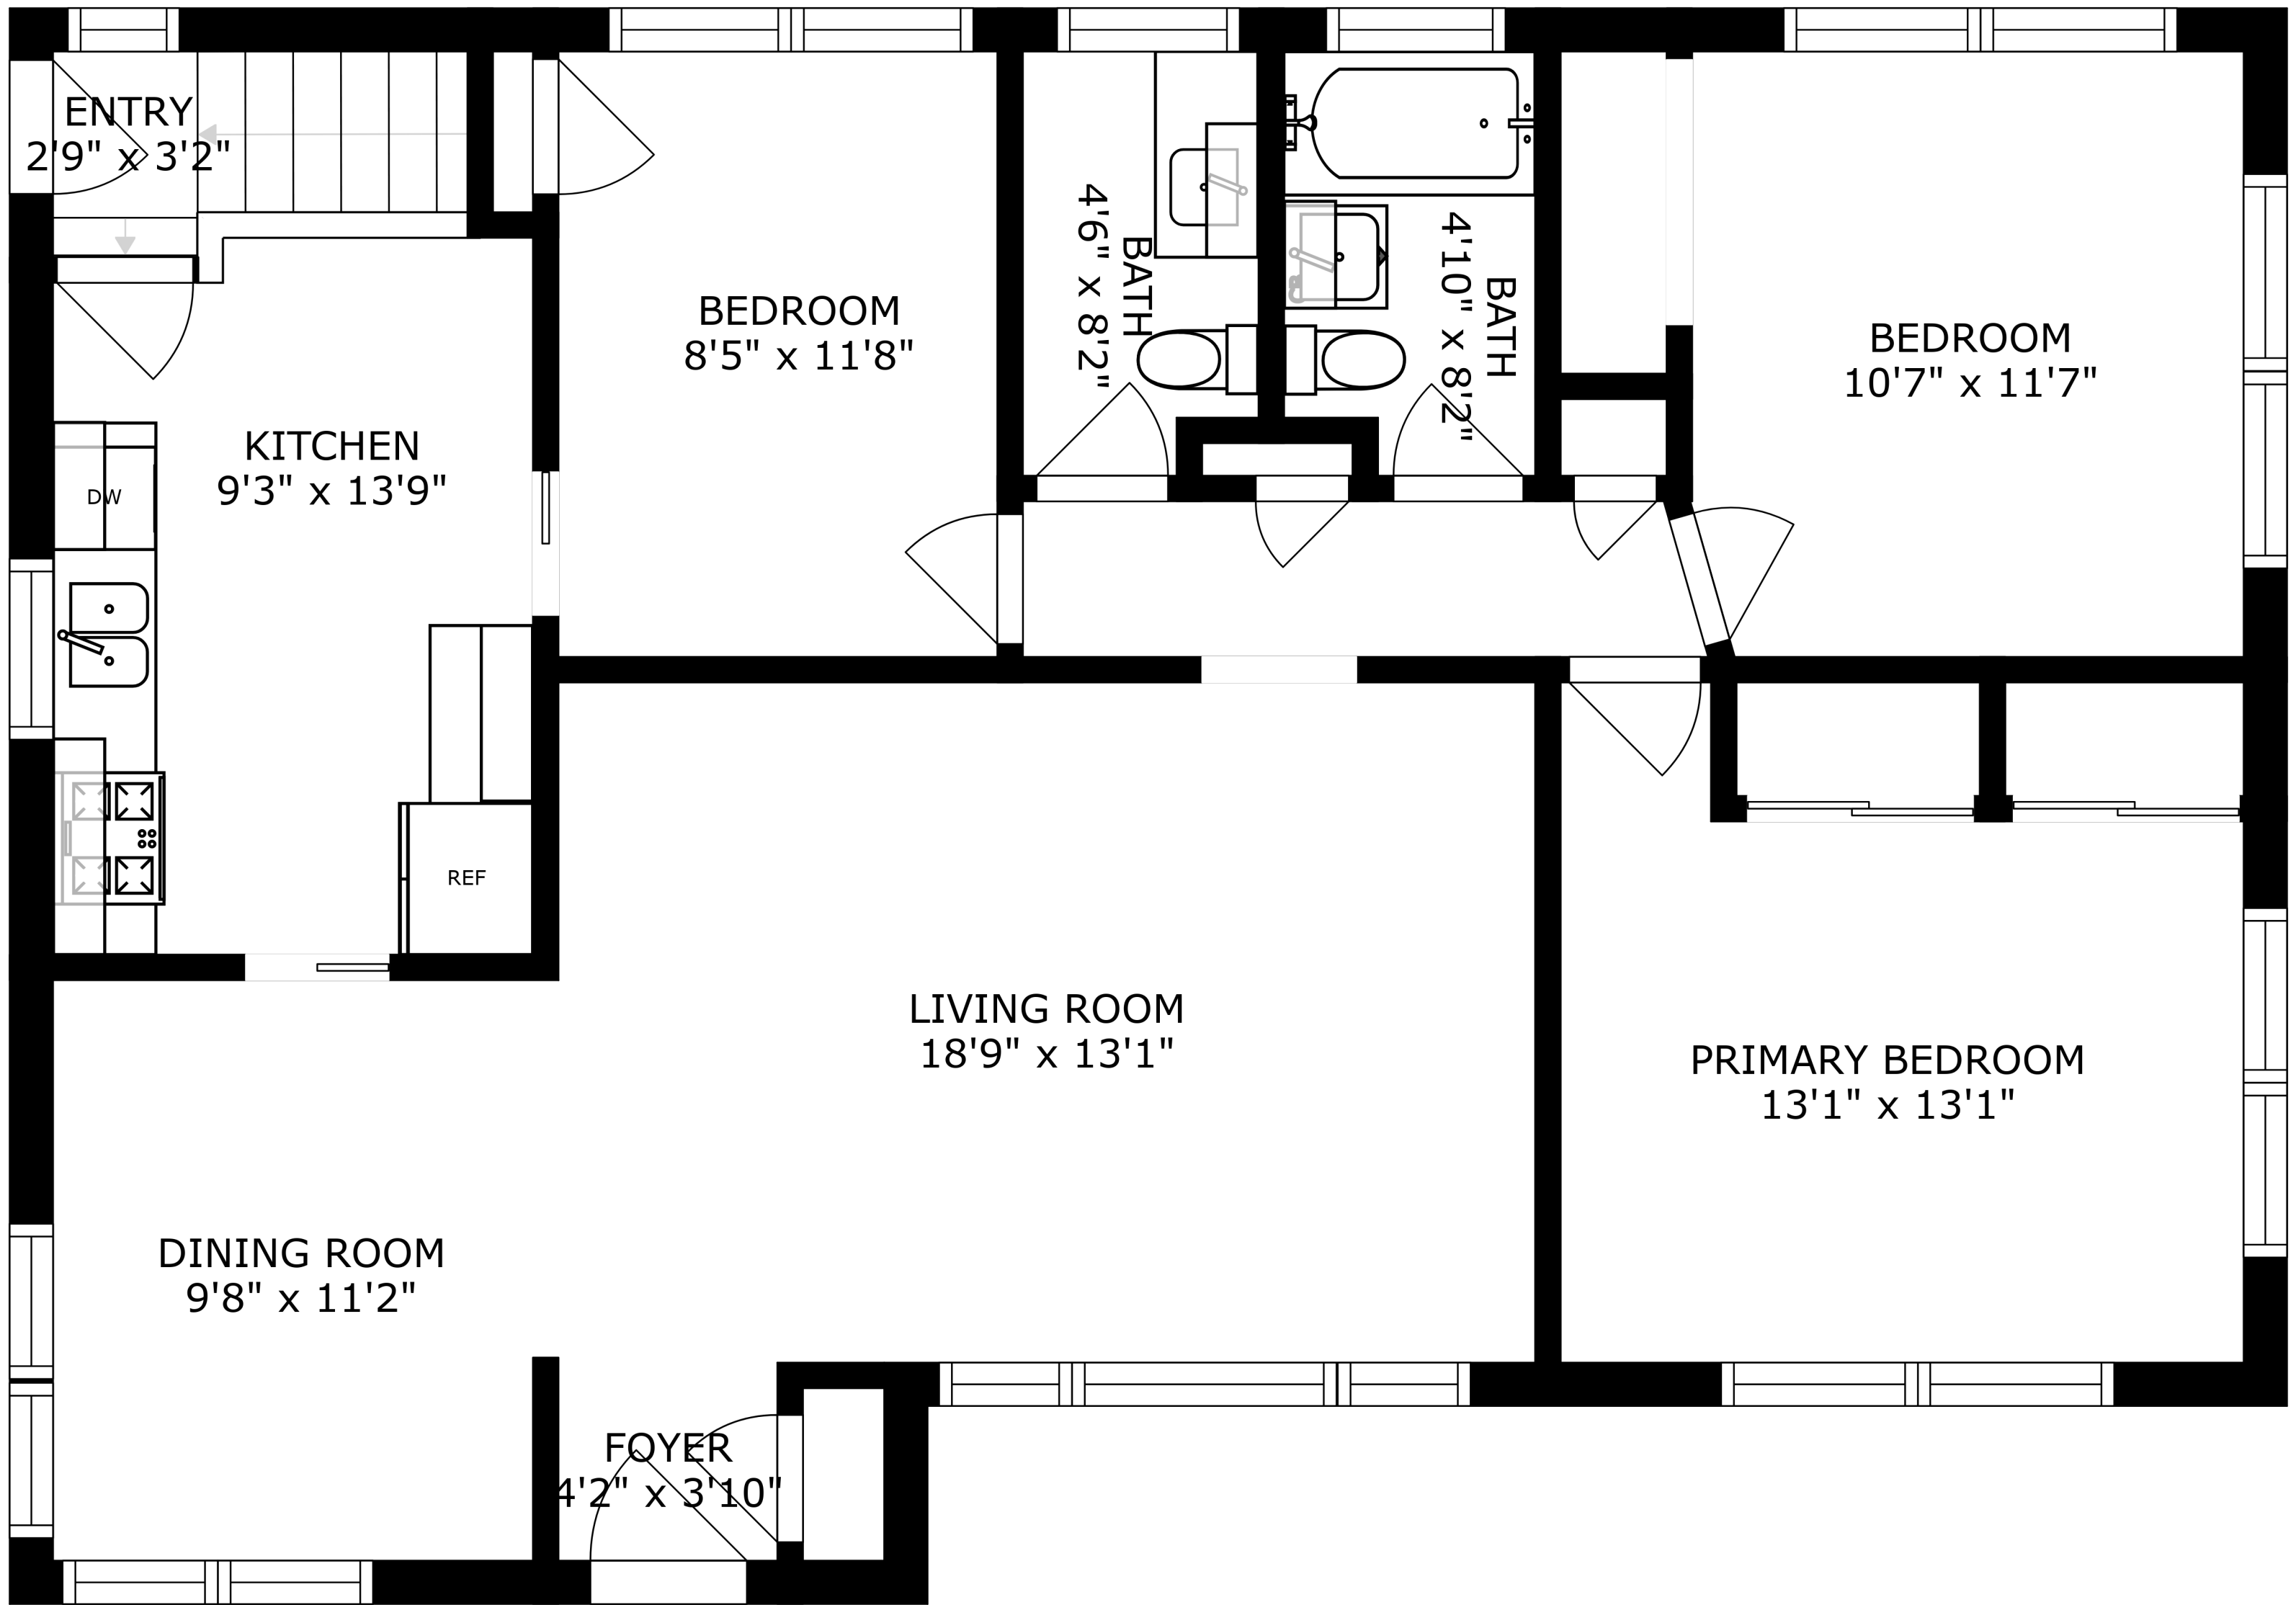

FLOOR 2

FLOOR 1

SIZES AND DIMENSIONS ARE APPROXIMATE, ACTUAL MAY VARY.

SIZES AND DIMENSIONS ARE APPROXIMATE, ACTUAL MAY VARY.

REC ROOM
20'0" x 28'7"

BATH
5'3" x 8'4"

UTILITY
22'4" x 24'8"

SIZES AND DIMENSIONS ARE APPROXIMATE, ACTUAL MAY VARY.