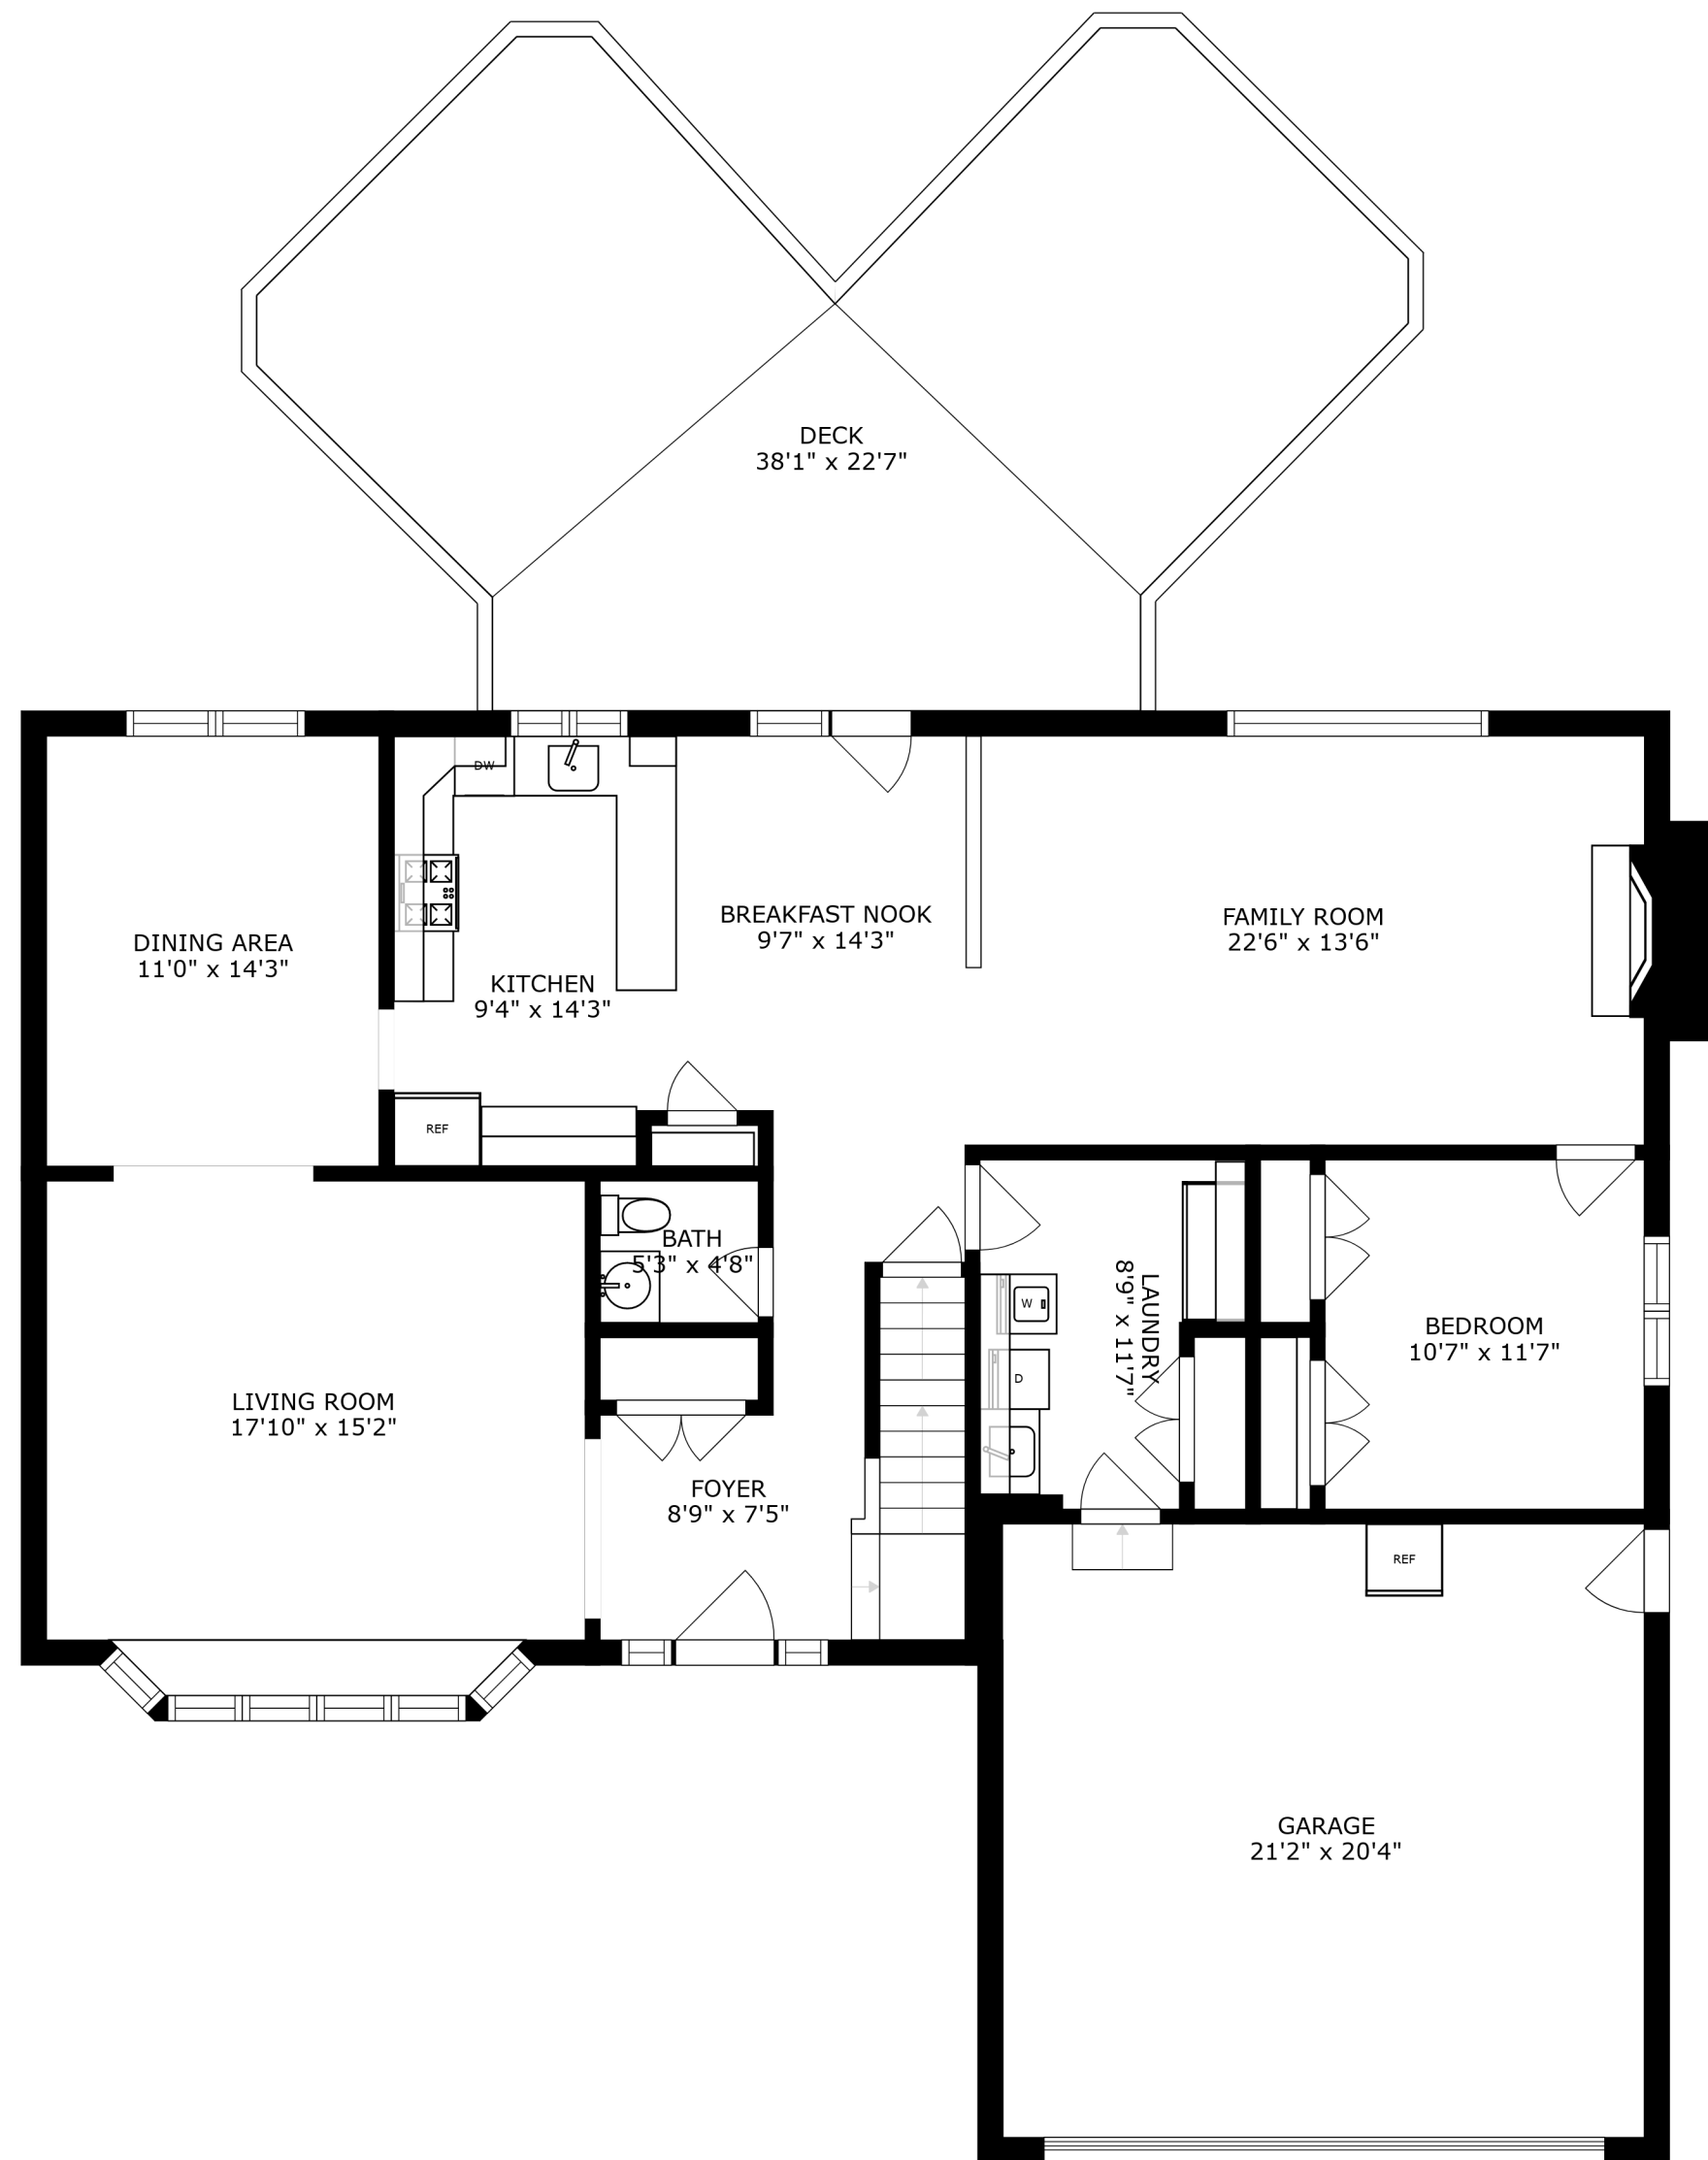

SIZES AND DIMENSIONS ARE APPROXIMATE, ACTUAL MAY VARY.

SIZES AND DIMENSIONS ARE APPROXIMATE, ACTUAL MAY VARY.

SIZES AND DIMENSIONS ARE APPROXIMATE, ACTUAL MAY VARY.

RECREATION ROOM
25'1" x 30'11"

ELECTRICAL ROOM
9'7" x 20'3"

SIZES AND DIMENSIONS ARE APPROXIMATE, ACTUAL MAY VARY.