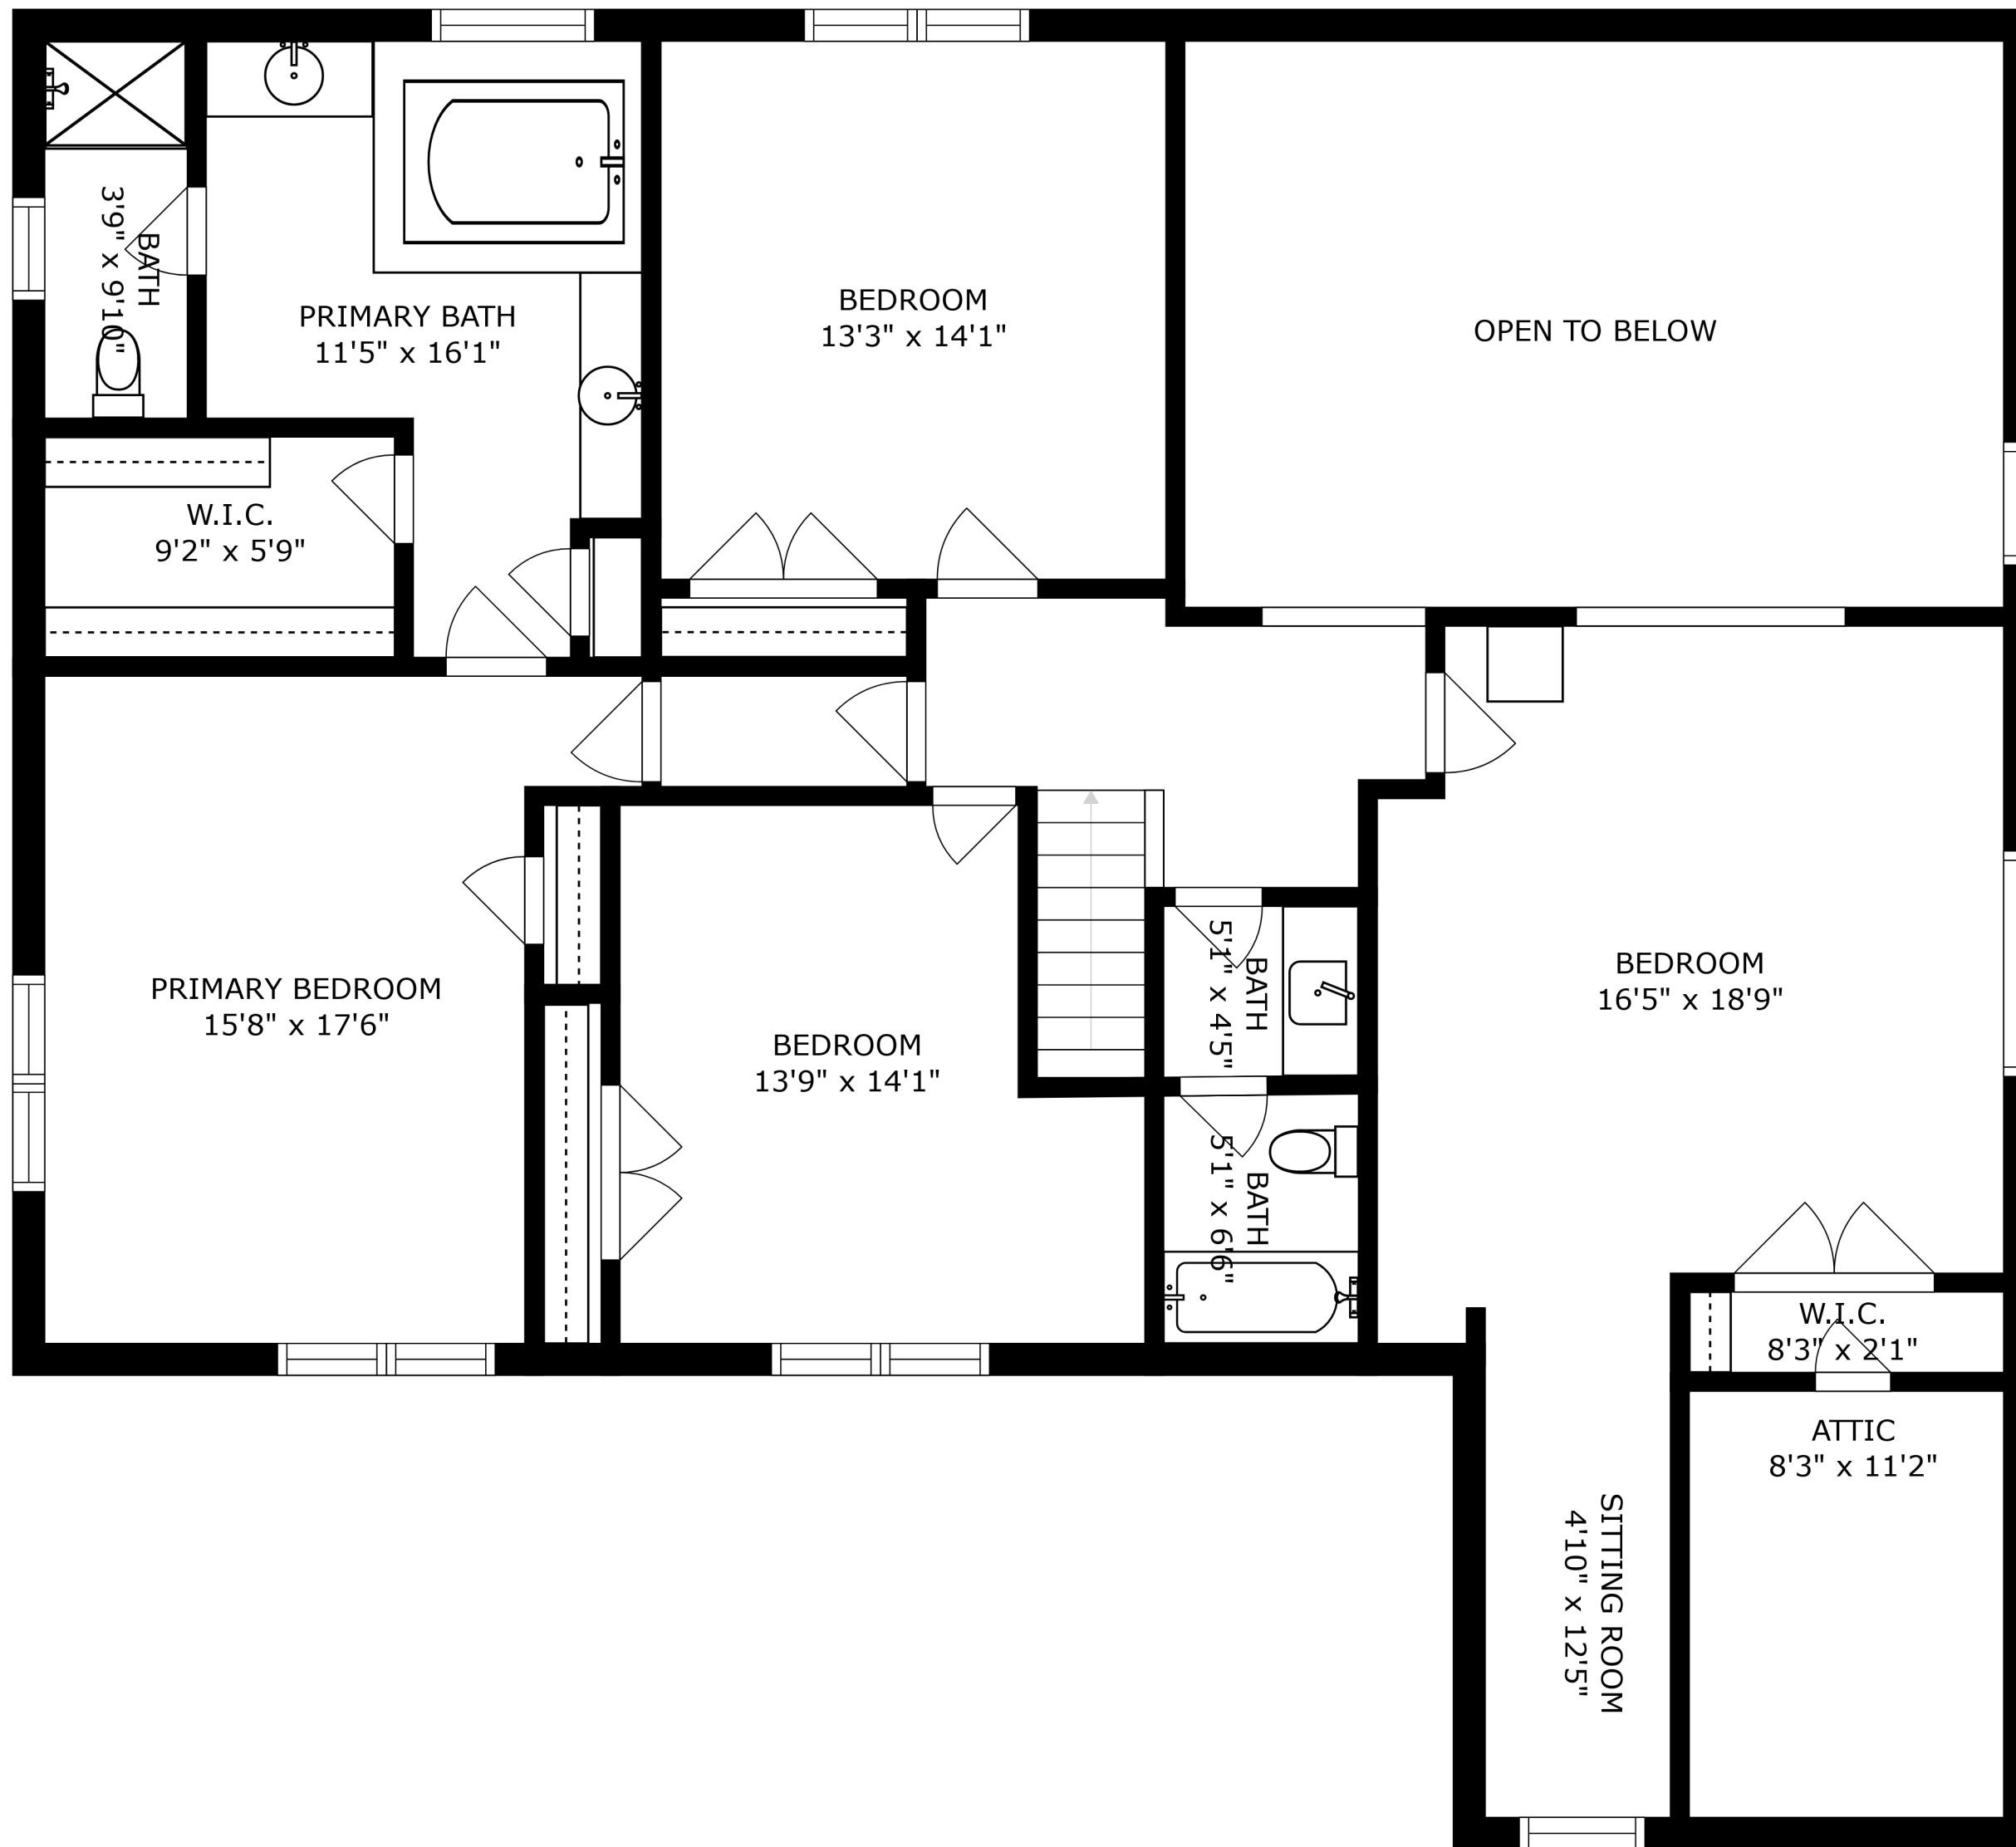

SIZES AND DIMENSIONS ARE APPROXIMATE, ACTUAL MAY VARY.

SIZES AND DIMENSIONS ARE APPROXIMATE, ACTUAL MAY VARY.

SIZES AND DIMENSIONS ARE APPROXIMATE, ACTUAL MAY VARY.

RECREATION ROOM
25'1" x 30'11"

ELECTRICAL ROOM
9'7" x 20'3"

SIZES AND DIMENSIONS ARE APPROXIMATE, ACTUAL MAY VARY.