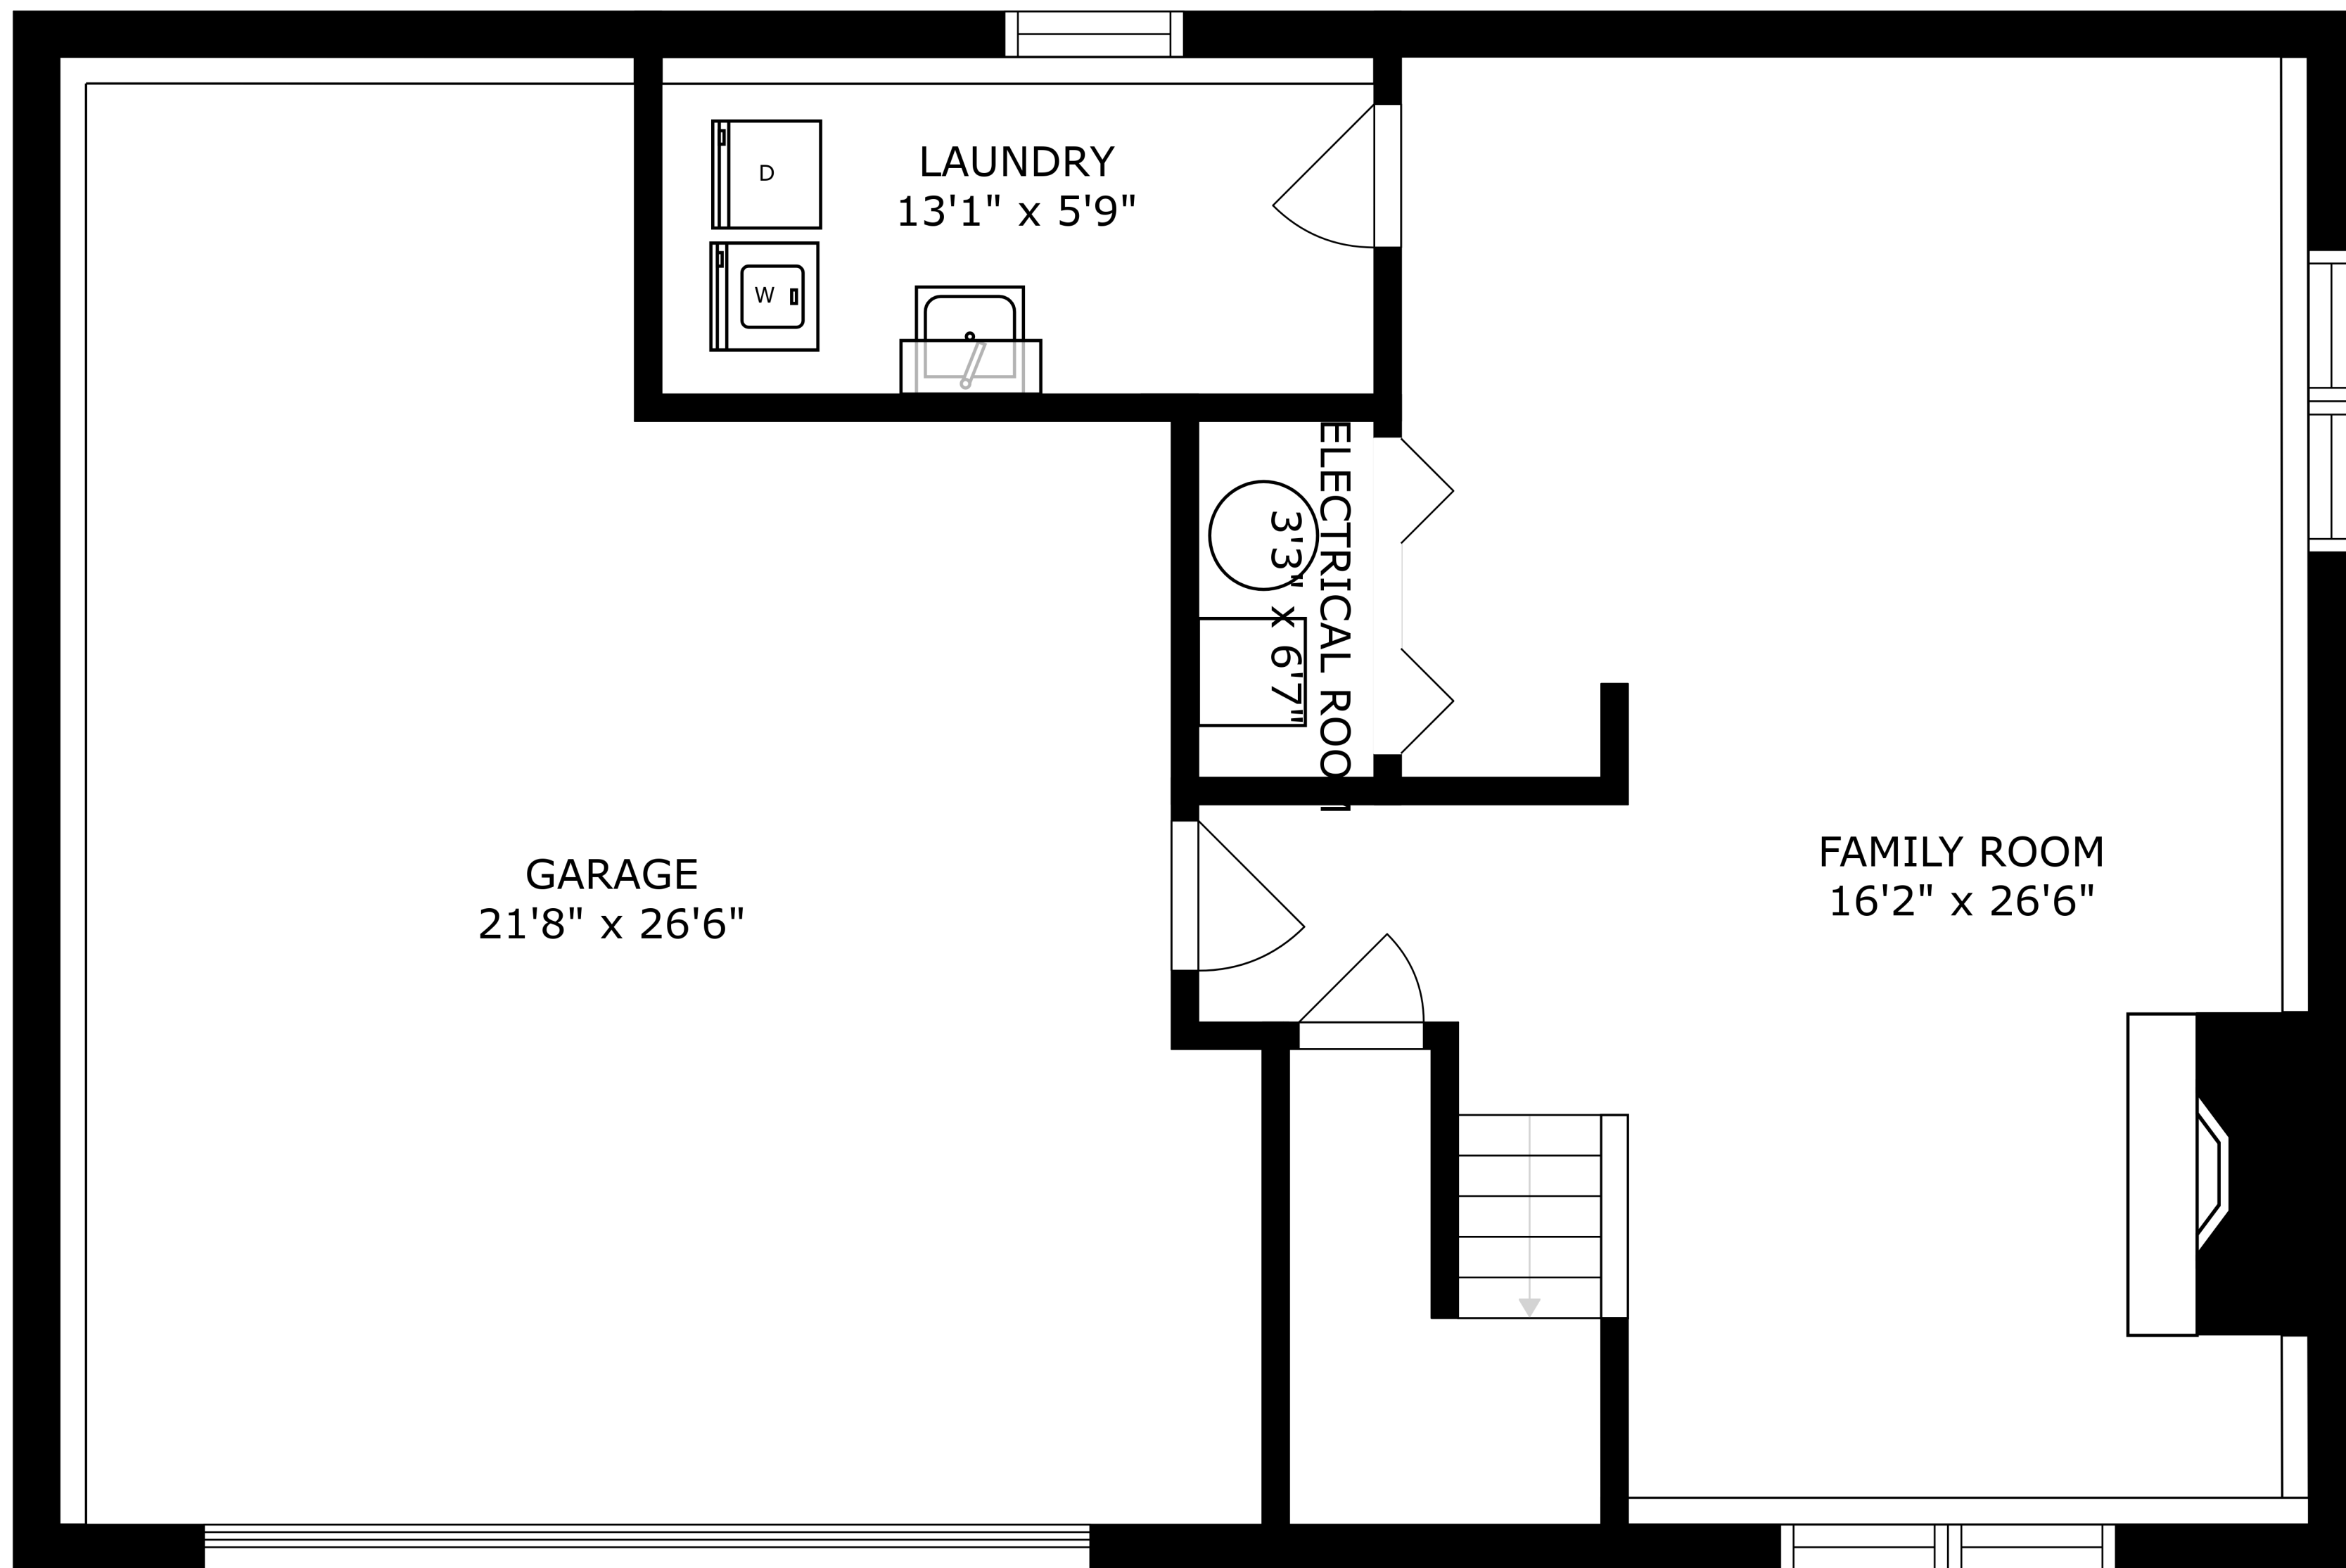

FLOOR 1

FLOOR 2

SIZES AND DIMENSIONS ARE APPROXIMATE, ACTUAL MAY VARY.

SIZES AND DIMENSIONS ARE APPROXIMATE, ACTUAL MAY VARY.

GARAGE
21'8" x 26'6"

LAUNDRY
13'1" x 5'9"

ELECTRICAL ROOM
3'3" x 6'7"

FAMILY ROOM
16'2" x 26'6"

SIZES AND DIMENSIONS ARE APPROXIMATE, ACTUAL MAY VARY.