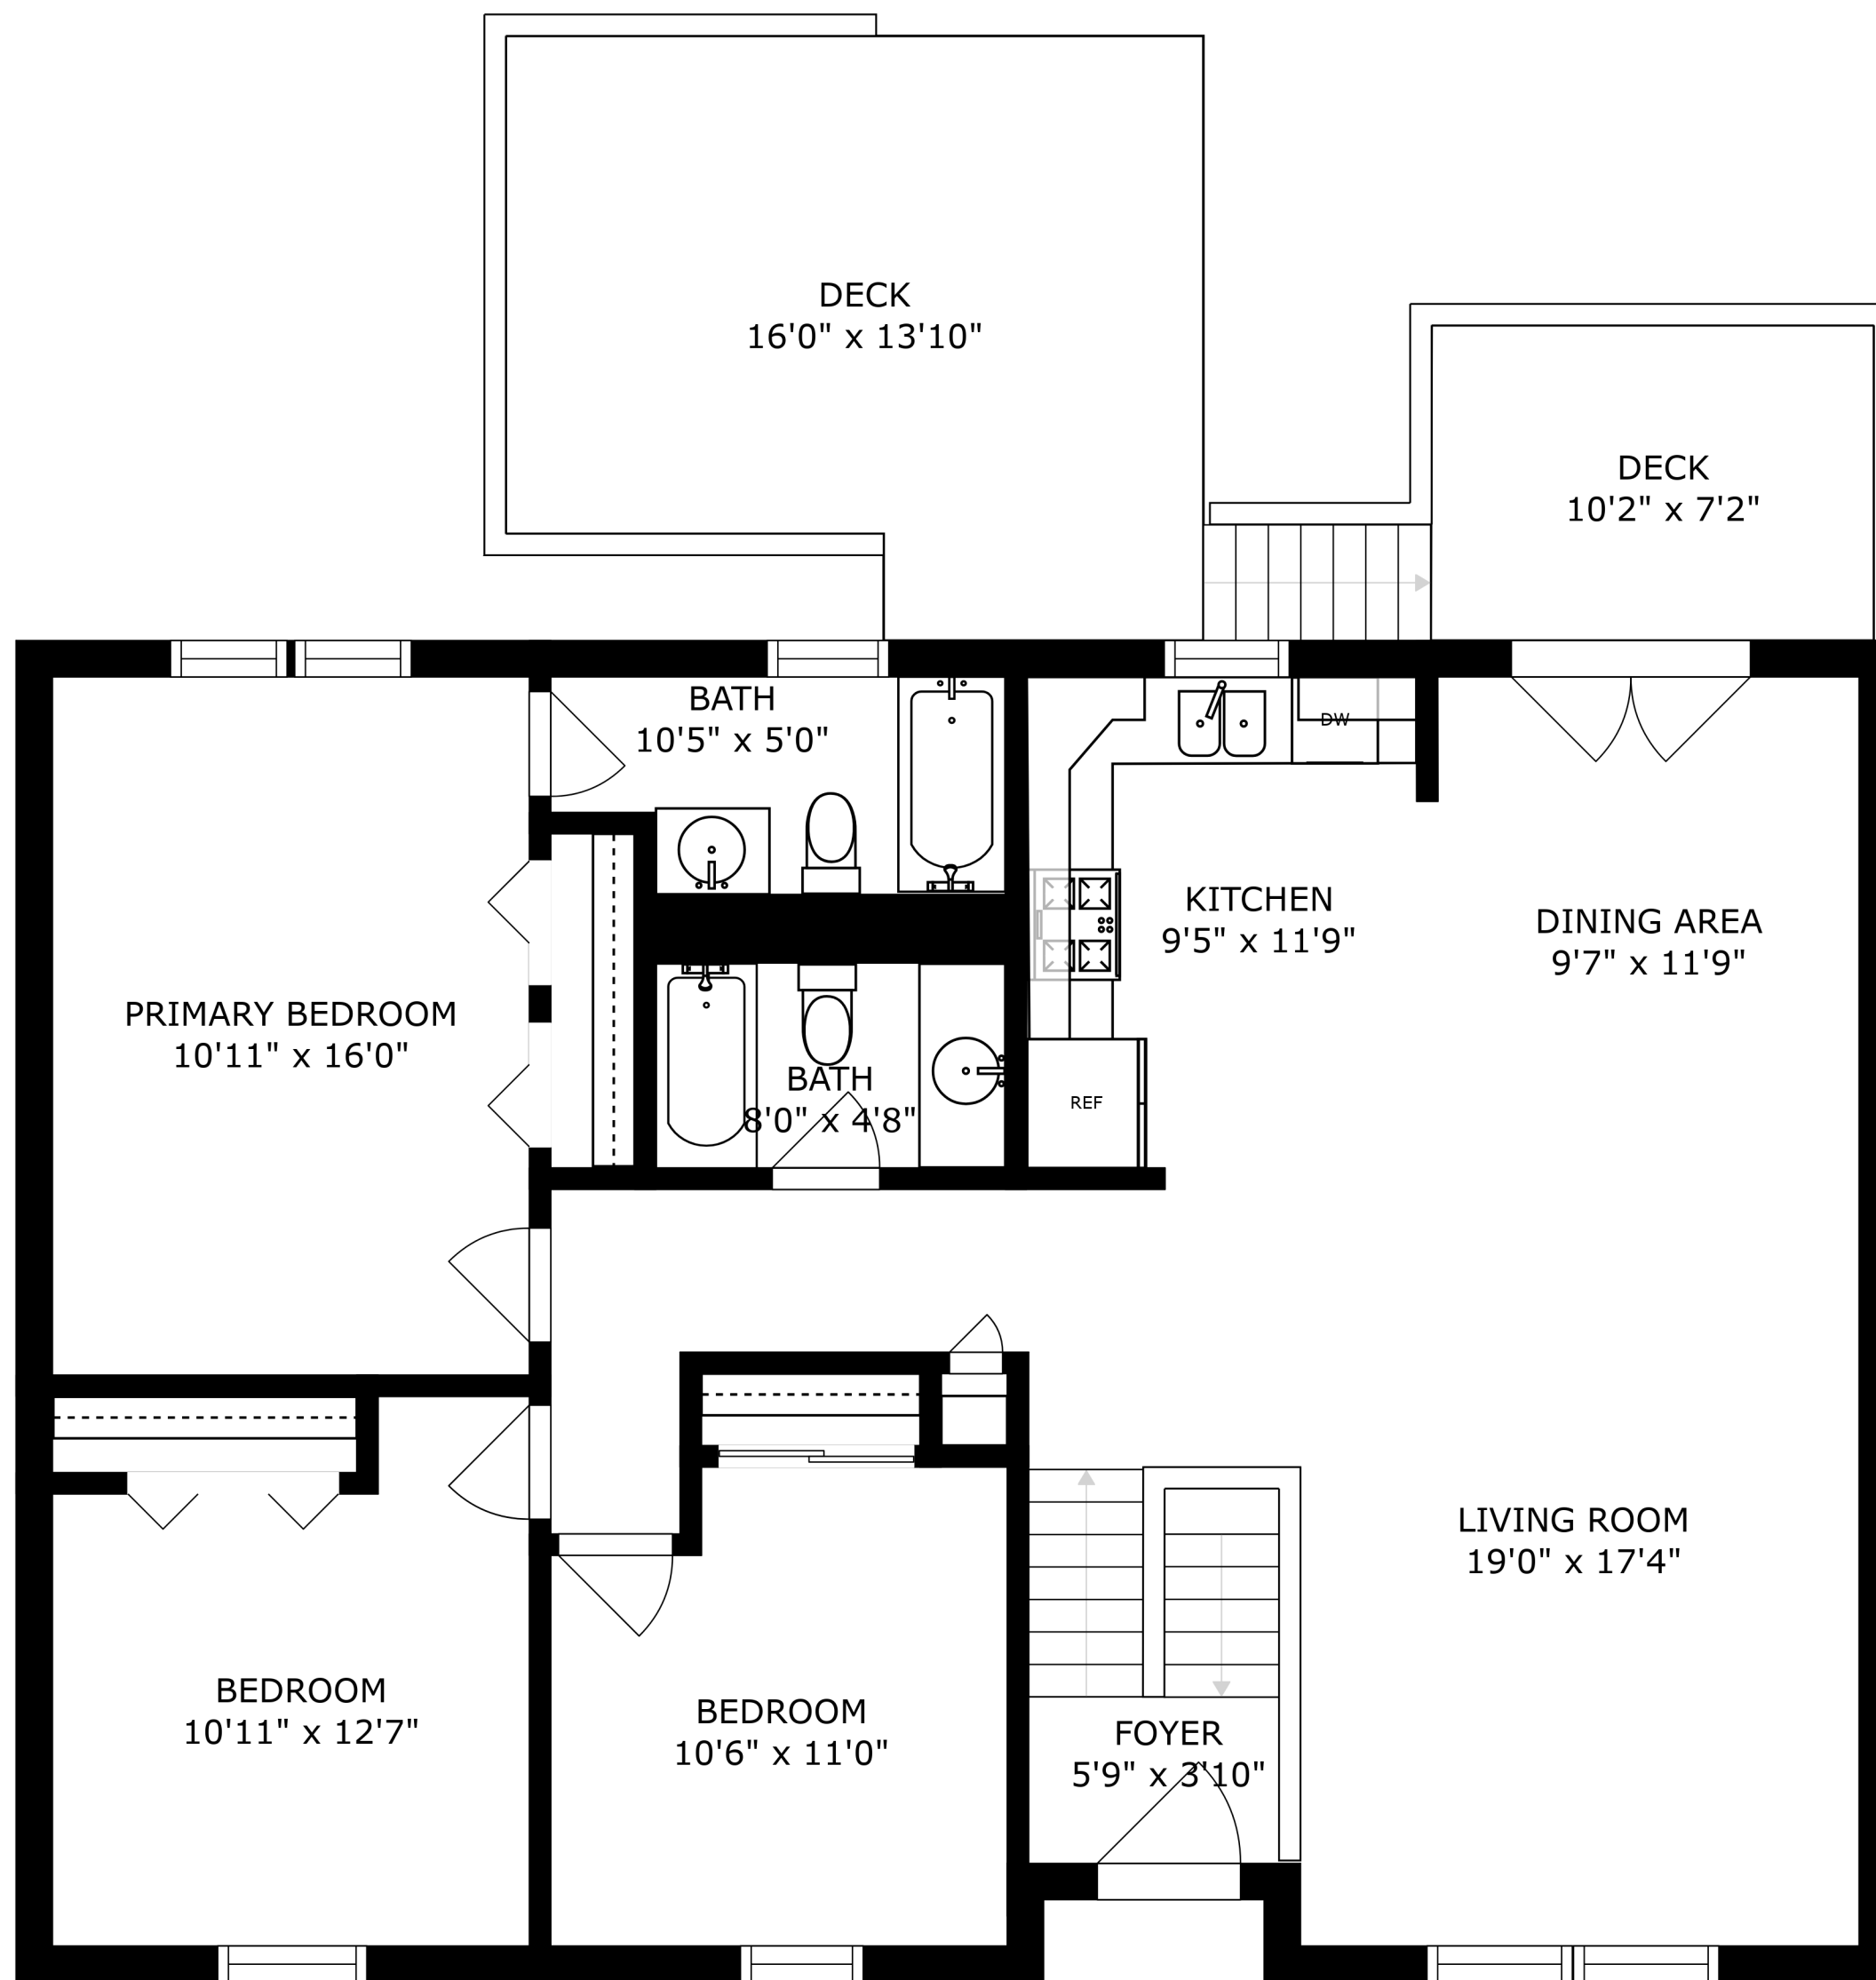

FLOOR 1

FLOOR 2

SIZES AND DIMENSIONS ARE APPROXIMATE, ACTUAL MAY VARY.

SIZES AND DIMENSIONS ARE APPROXIMATE, ACTUAL MAY VARY.

GARAGE
21'8" x 26'6"

LAUNDRY
13'1" x 5'9"

ELECTRICAL ROOM
3'3" x 6'7"

FAMILY ROOM
16'2" x 26'6"

SIZES AND DIMENSIONS ARE APPROXIMATE, ACTUAL MAY VARY.