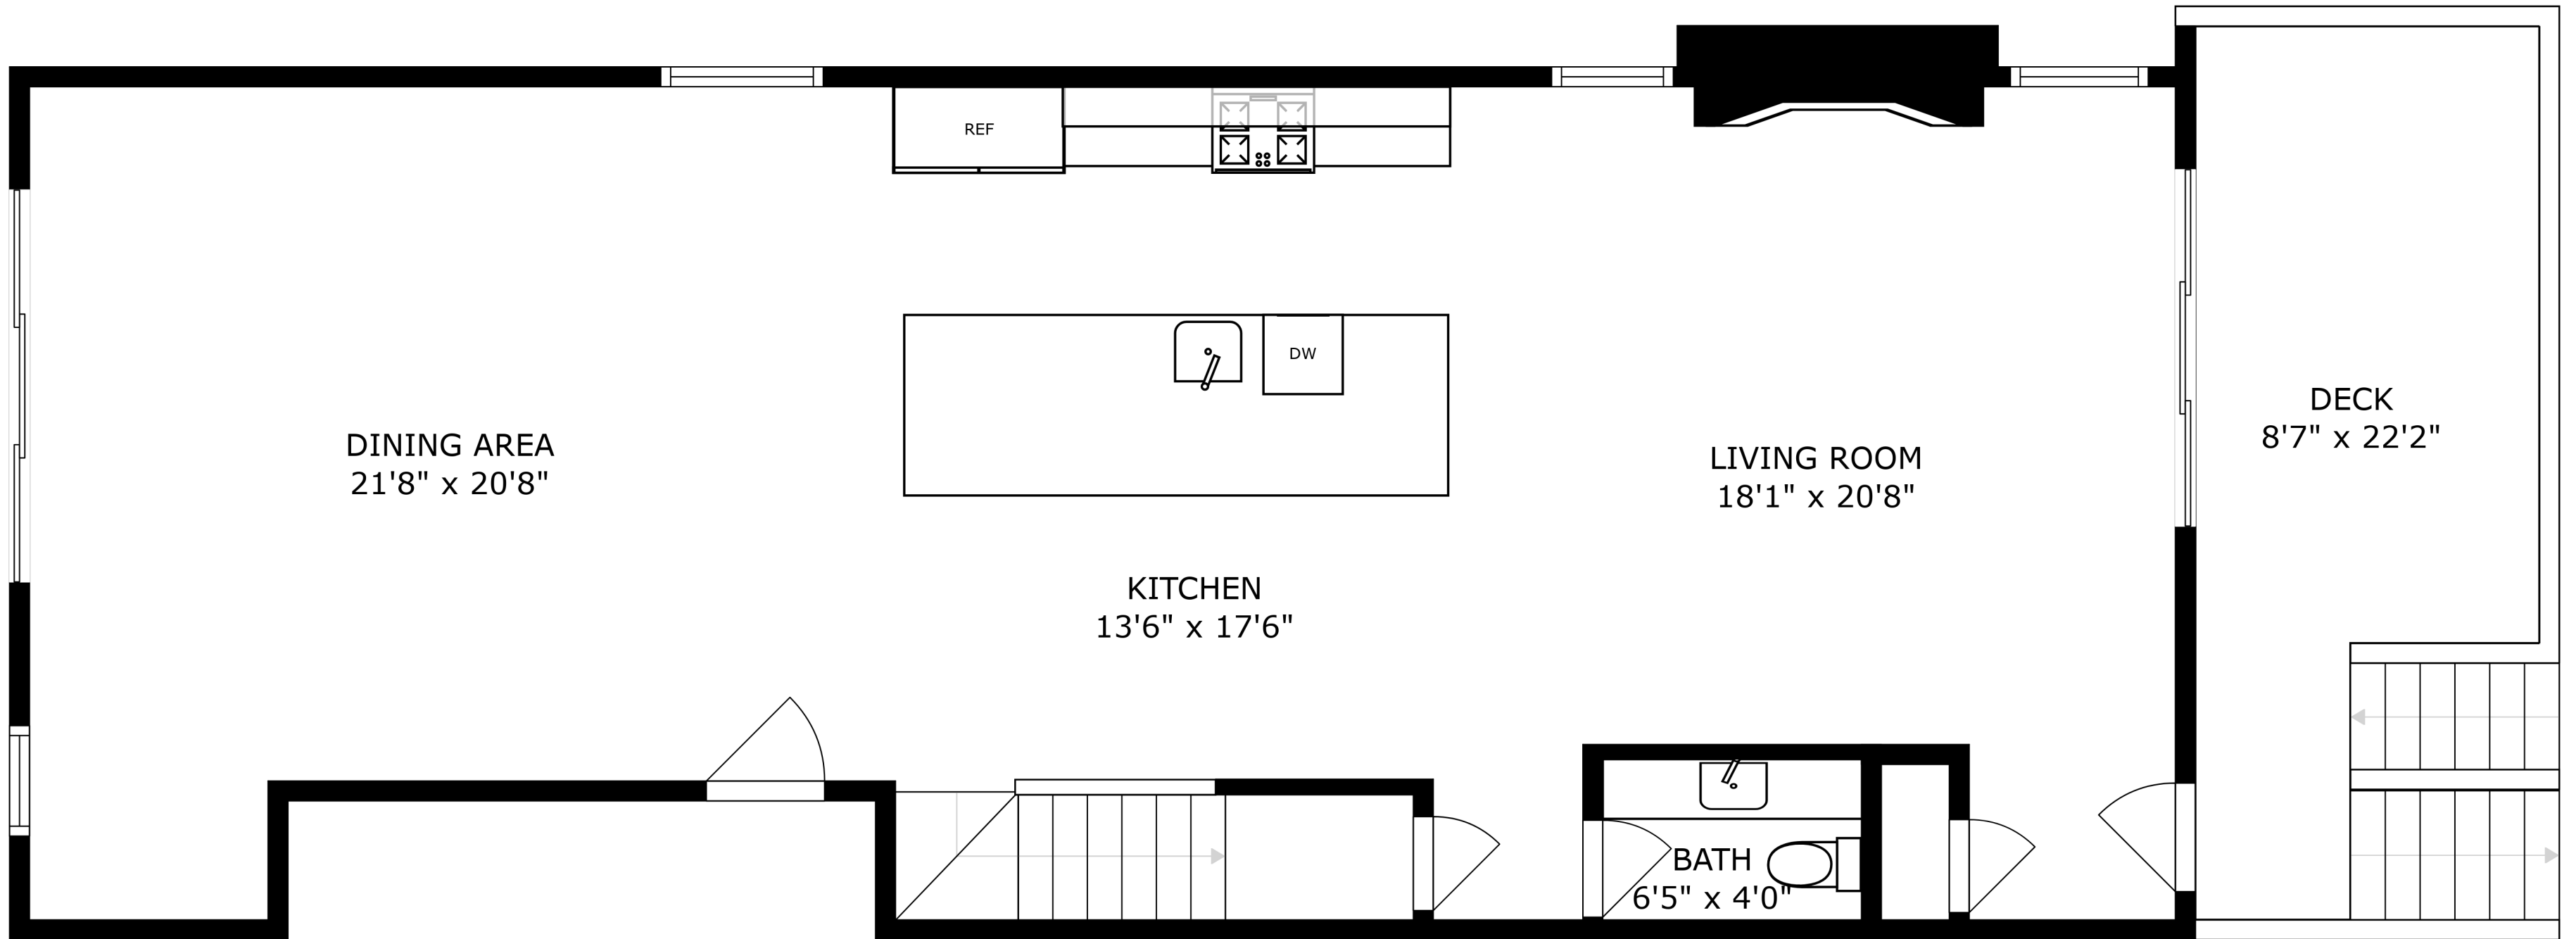

FLOOR 3

FLOOR 2

FLOOR 1

SIZES AND DIMENSIONS ARE APPROXIMATE, ACTUAL MAY VARY.

ROOF-TOP DECK
54'3" x 21'4"

SIZES AND DIMENSIONS ARE APPROXIMATE, ACTUAL MAY VARY.

SIZES AND DIMENSIONS ARE APPROXIMATE, ACTUAL MAY VARY.