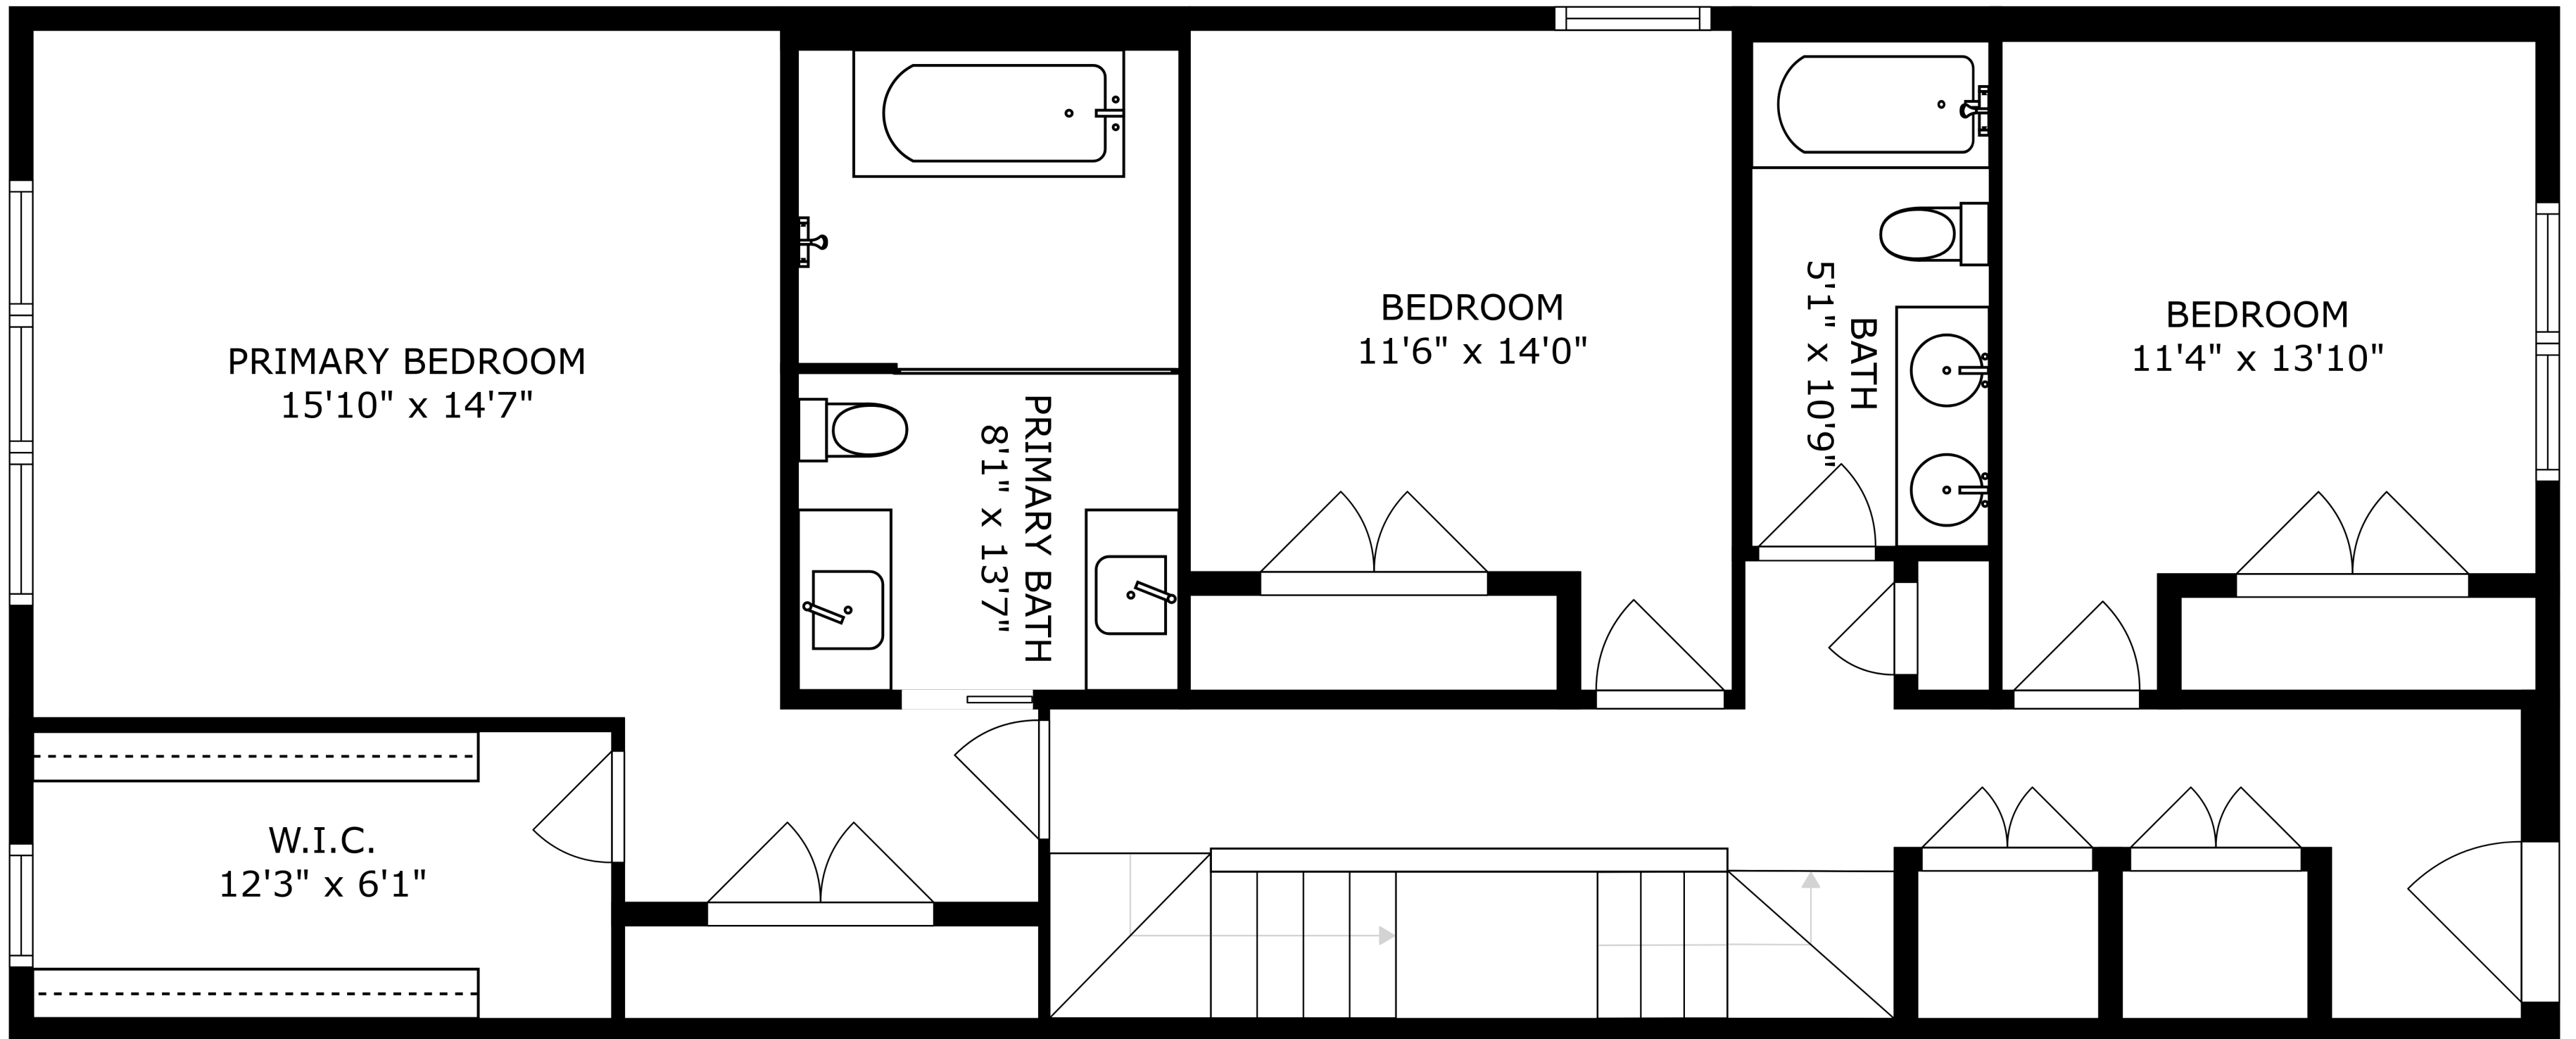

FLOOR 3

FLOOR 2

FLOOR 1

SIZES AND DIMENSIONS ARE APPROXIMATE, ACTUAL MAY VARY.

ROOF-TOP DECK
54'3" x 21'4"

SIZES AND DIMENSIONS ARE APPROXIMATE, ACTUAL MAY VARY.

SIZES AND DIMENSIONS ARE APPROXIMATE, ACTUAL MAY VARY.