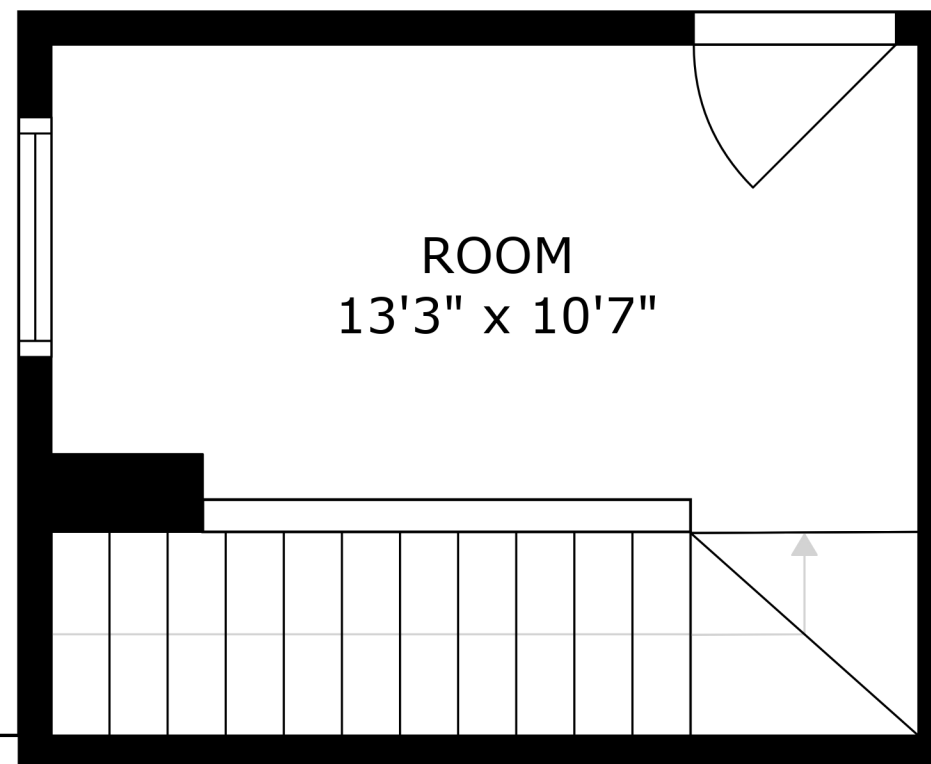

FLOOR 3

FLOOR 2

FLOOR 1

SIZES AND DIMENSIONS ARE APPROXIMATE, ACTUAL MAY VARY.

ROOF-TOP DECK
54'3" x 21'4"

SIZES AND DIMENSIONS ARE APPROXIMATE, ACTUAL MAY VARY.

SIZES AND DIMENSIONS ARE APPROXIMATE, ACTUAL MAY VARY.