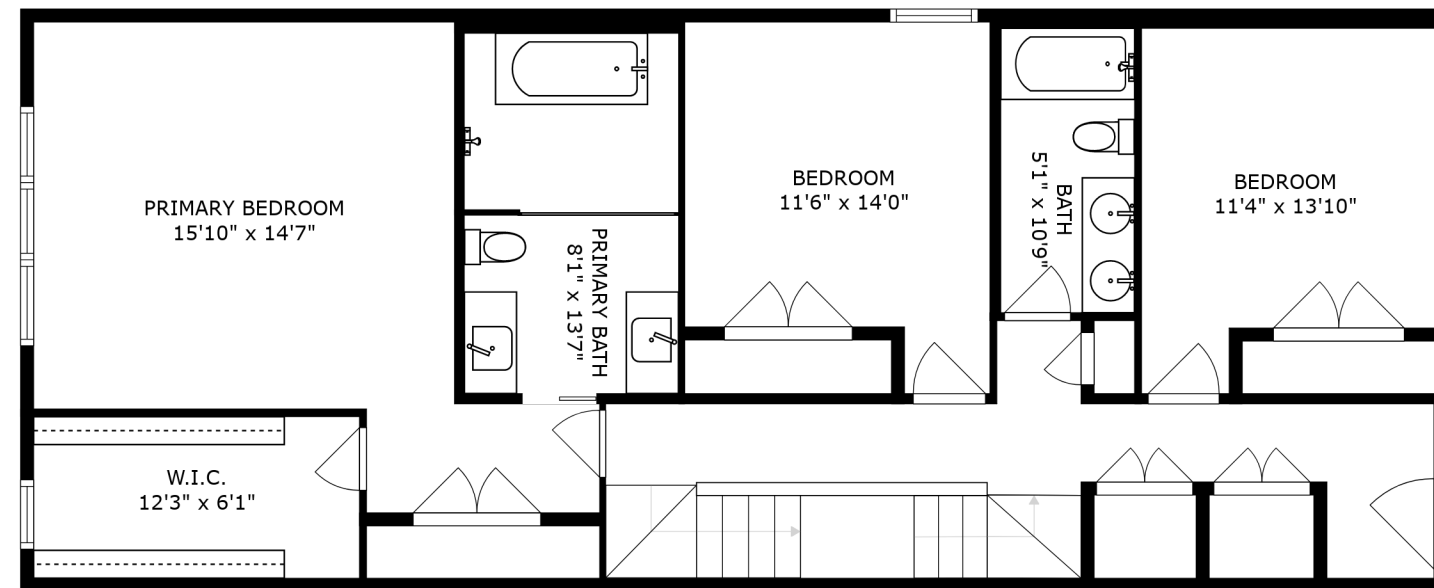

FLOOR 3

FLOOR 2

FLOOR 1

SIZES AND DIMENSIONS ARE APPROXIMATE, ACTUAL MAY VARY.

ROOF-TOP DECK
54'3" x 21'4"

SIZES AND DIMENSIONS ARE APPROXIMATE, ACTUAL MAY VARY.

SIZES AND DIMENSIONS ARE APPROXIMATE, ACTUAL MAY VARY.