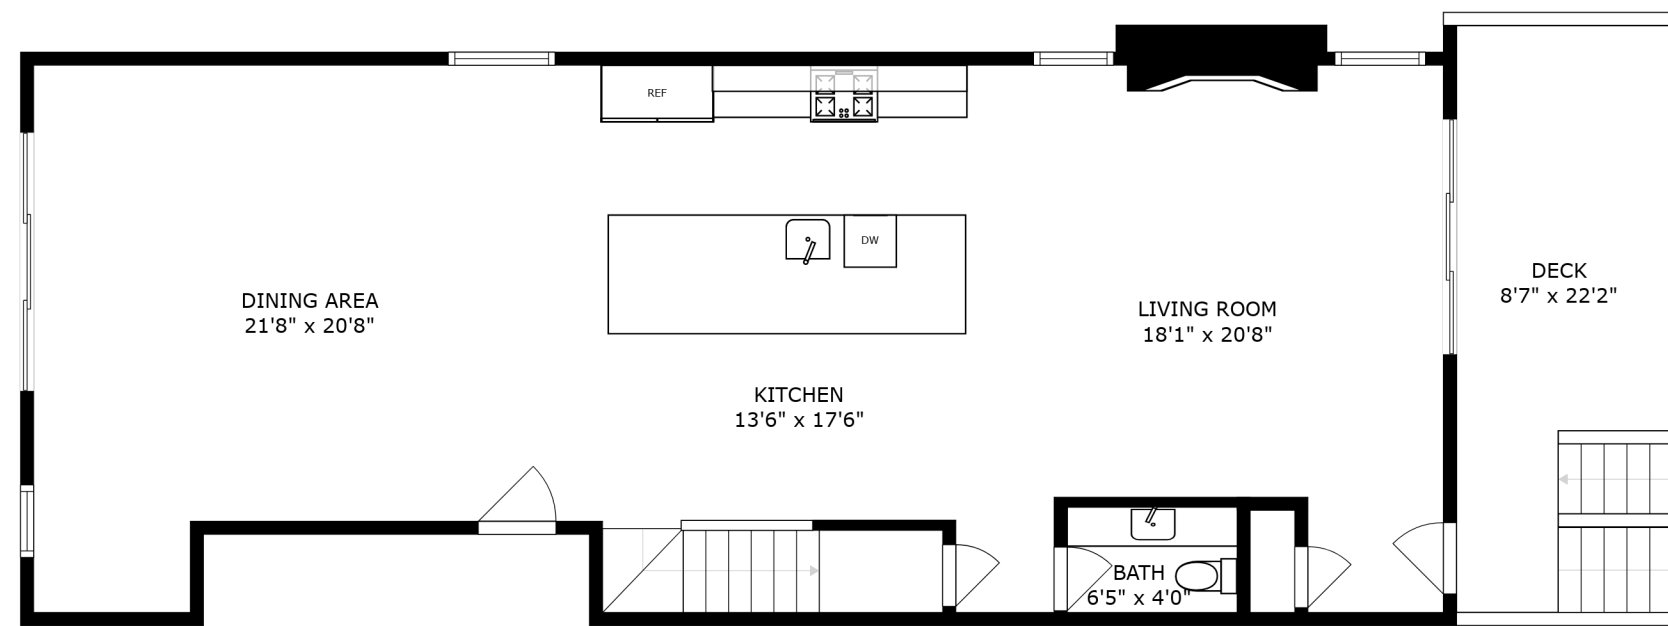

FLOOR 3

FLOOR 2

FLOOR 1

SIZES AND DIMENSIONS ARE APPROXIMATE, ACTUAL MAY VARY.

ROOF-TOP DECK
54'3" x 21'4"

SIZES AND DIMENSIONS ARE APPROXIMATE, ACTUAL MAY VARY.

SIZES AND DIMENSIONS ARE APPROXIMATE, ACTUAL MAY VARY.