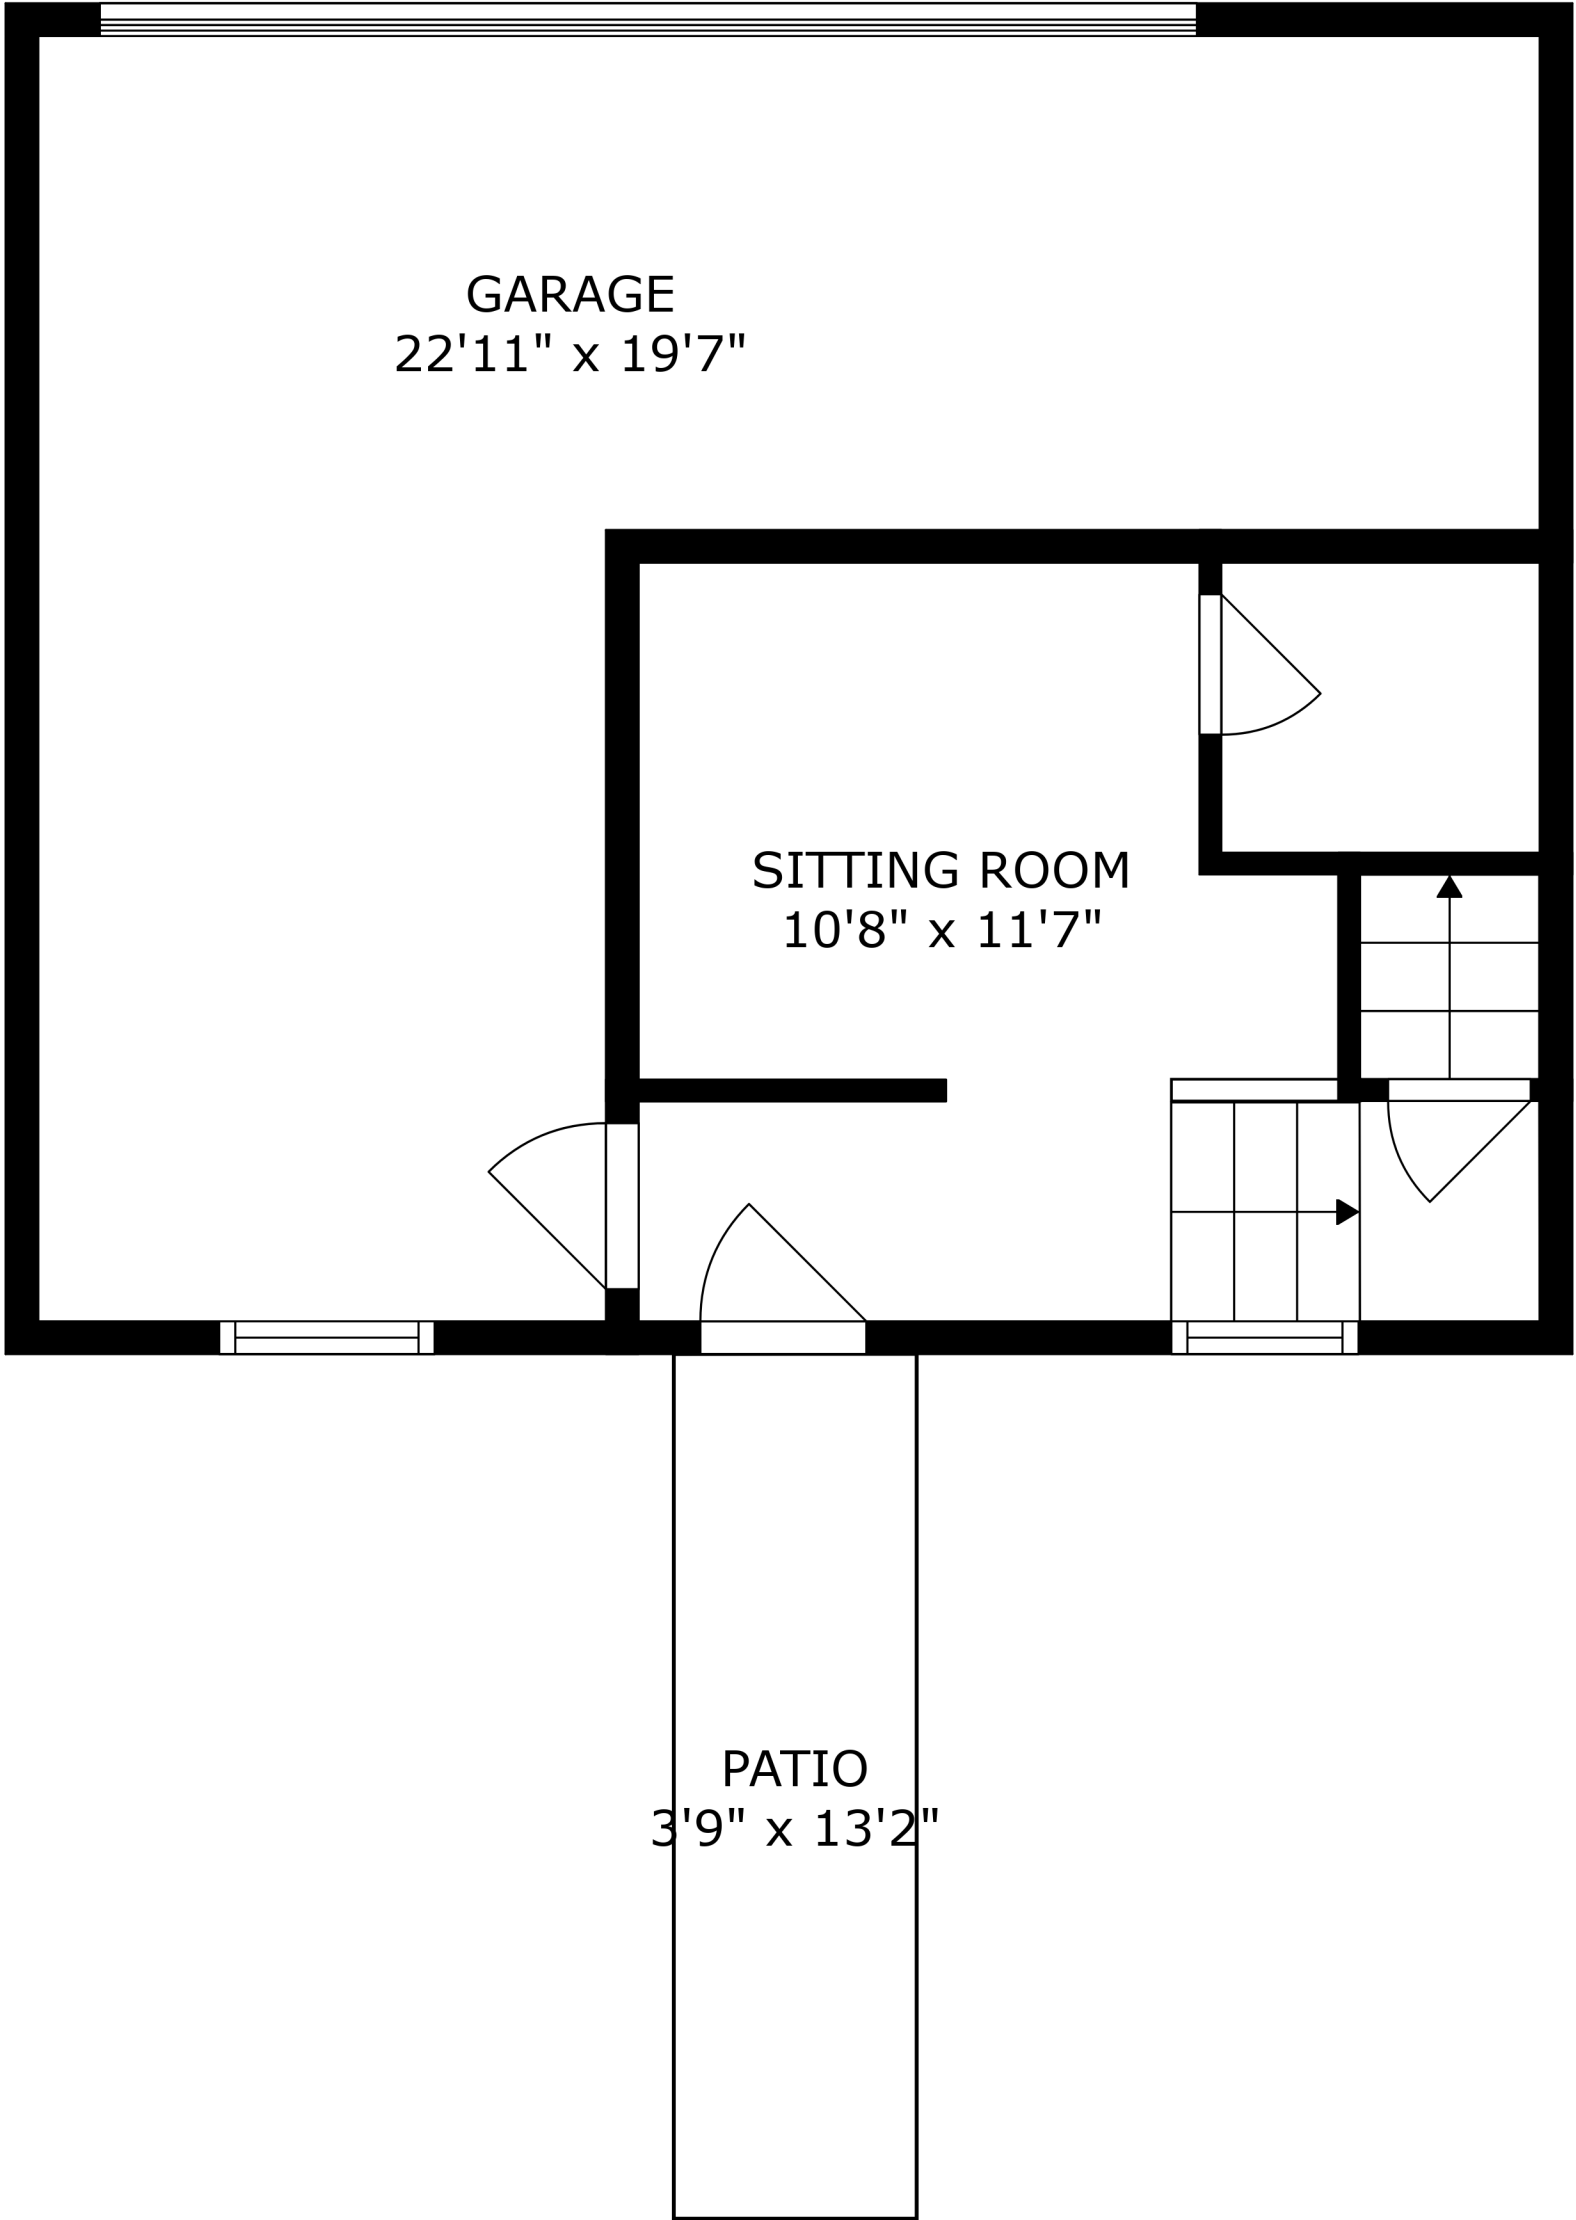

SIZES AND DIMENSIONS ARE APPROXIMATE, ACTUAL MAY VARY.

SIZES AND DIMENSIONS ARE APPROXIMATE, ACTUAL MAY VARY.

ROOM
22'11" x 17'7"

SIZES AND DIMENSIONS ARE APPROXIMATE, ACTUAL MAY VARY.

SIZES AND DIMENSIONS ARE APPROXIMATE, ACTUAL MAY VARY.

SIZES AND DIMENSIONS ARE APPROXIMATE, ACTUAL MAY VARY.

SIZES AND DIMENSIONS ARE APPROXIMATE, ACTUAL MAY VARY.