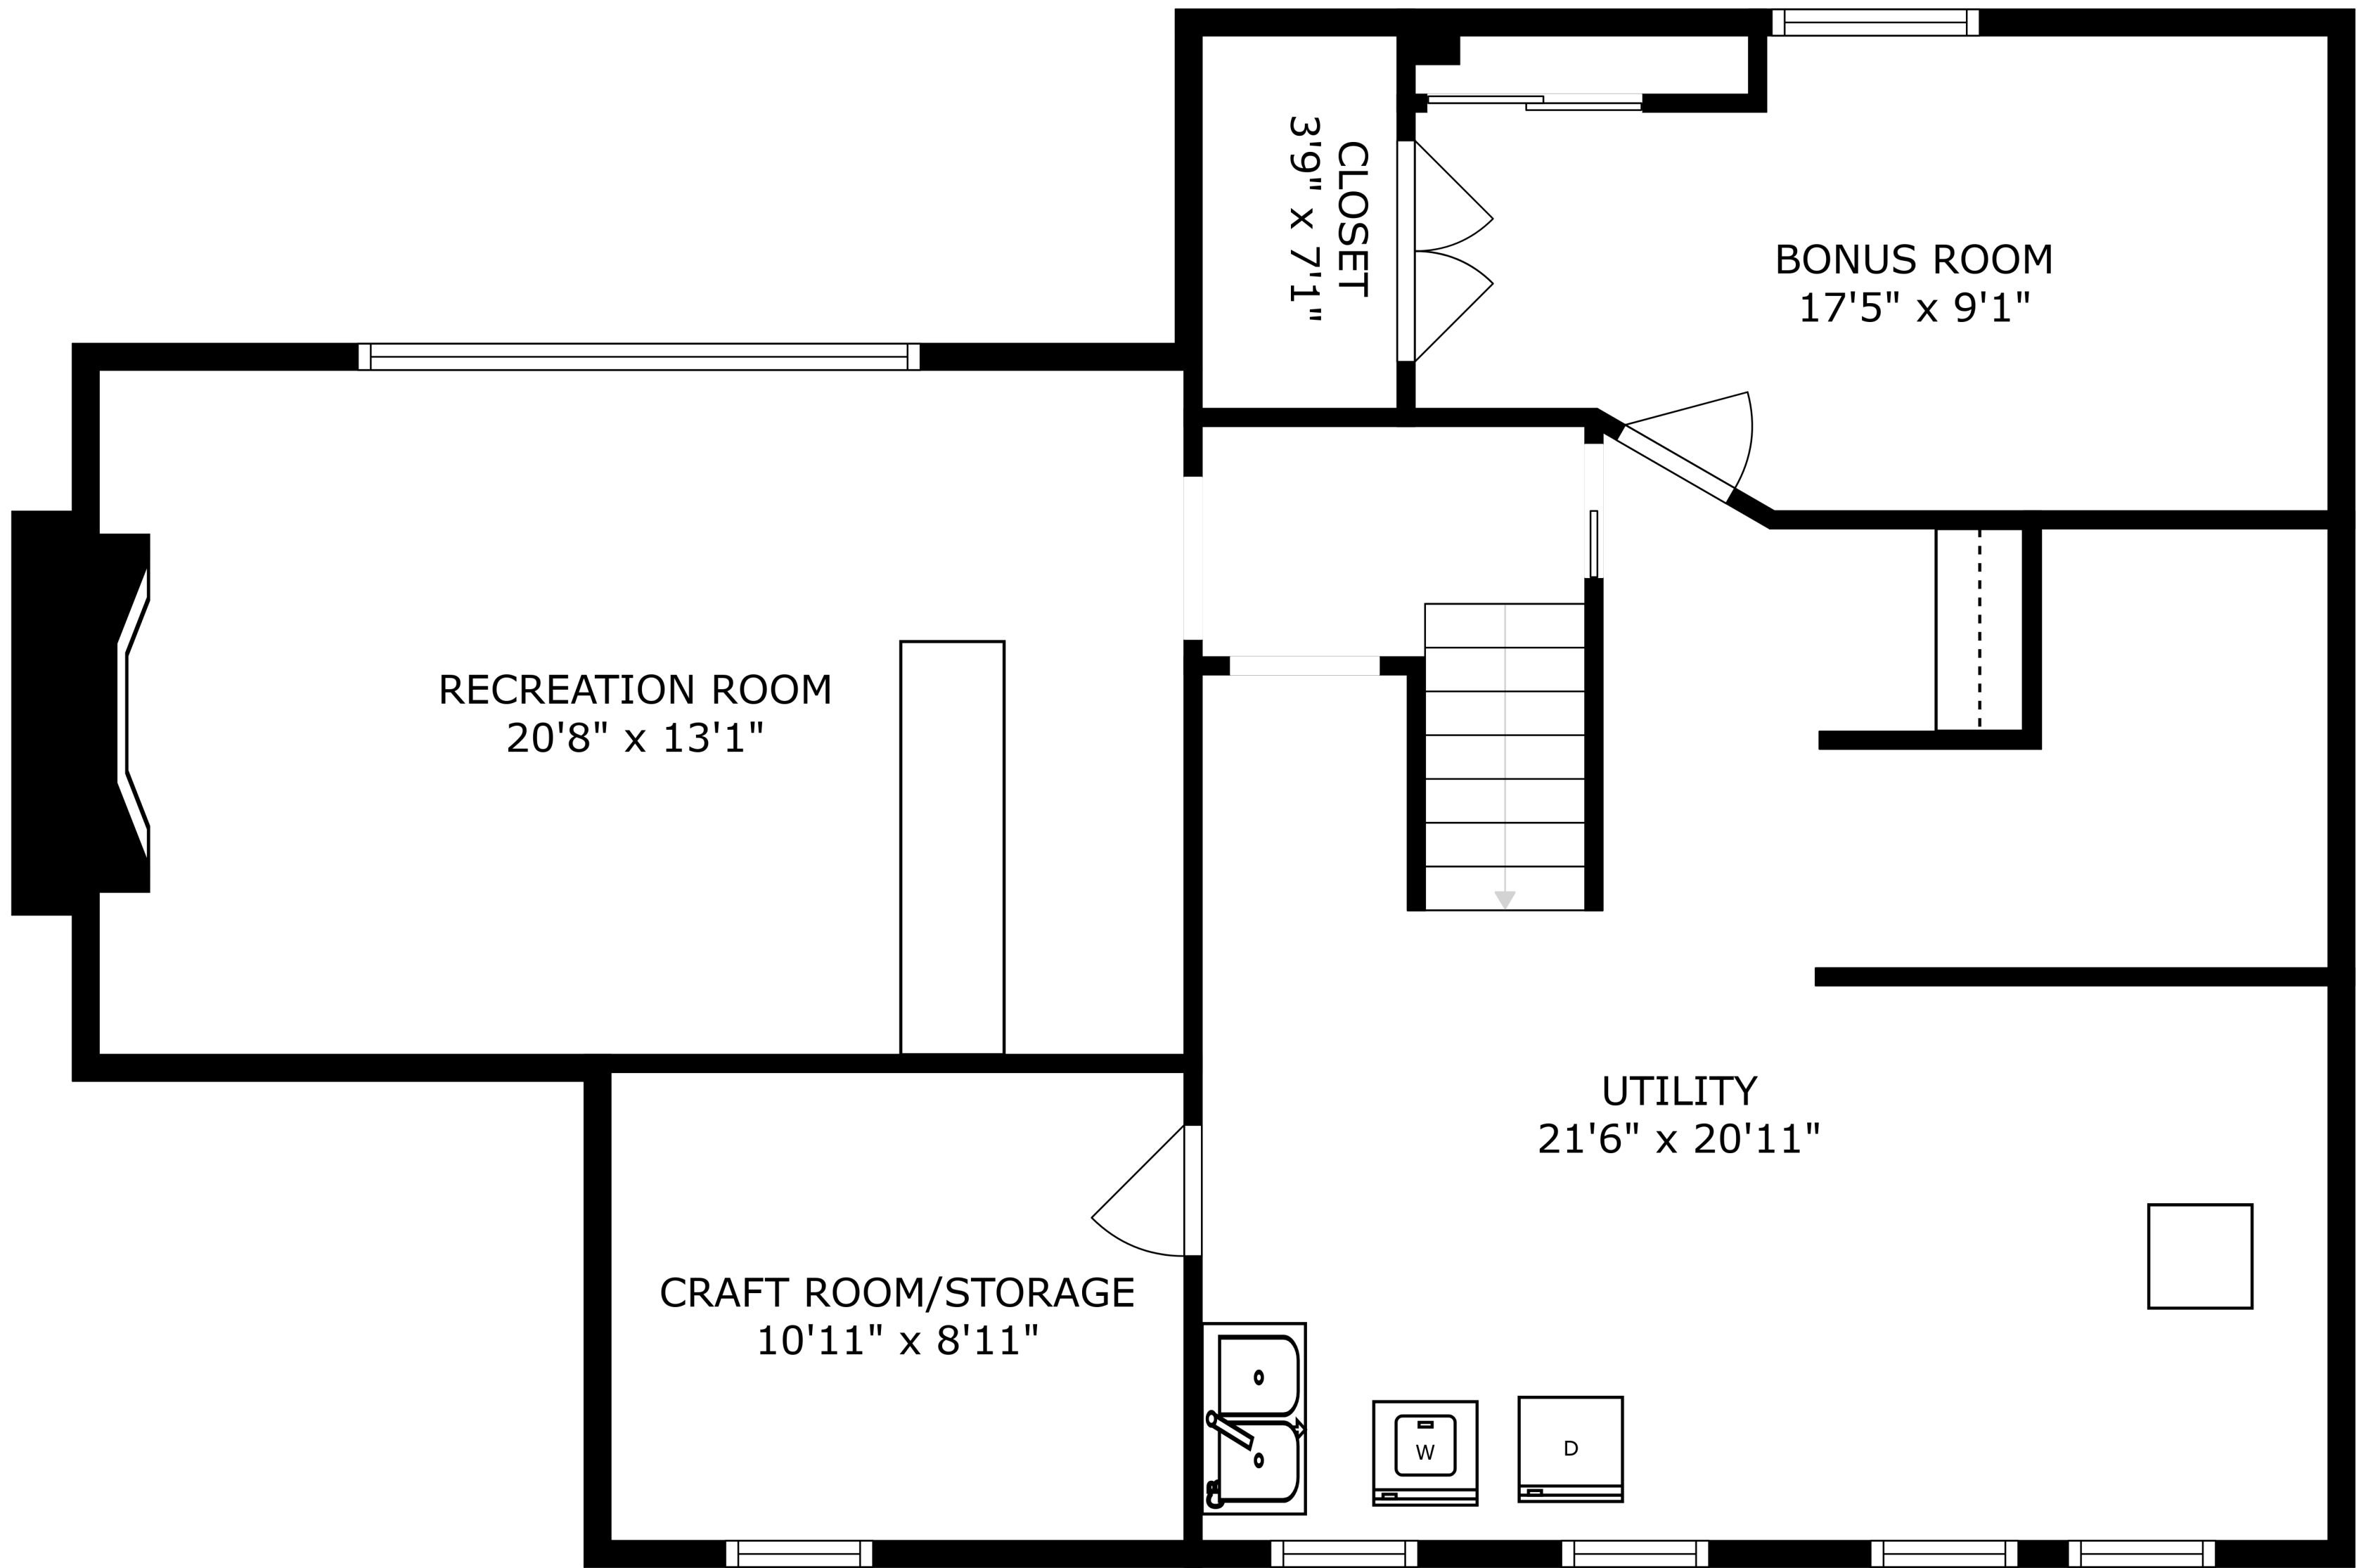

SIZES AND DIMENSIONS ARE APPROXIMATE, ACTUAL MAY VARY.

SIZES AND DIMENSIONS ARE APPROXIMATE, ACTUAL MAY VARY.

SIZES AND DIMENSIONS ARE APPROXIMATE, ACTUAL MAY VARY.

RECREATION ROOM  
20'8" x 13'1"

CLOSET  
3'9" x 7'1"

BONUS ROOM  
17'5" x 9'1"

UTILITY  
21'6" x 20'11"

CRAFT ROOM/STORAGE  
10'11" x 8'11"

SIZES AND DIMENSIONS ARE APPROXIMATE, ACTUAL MAY VARY.