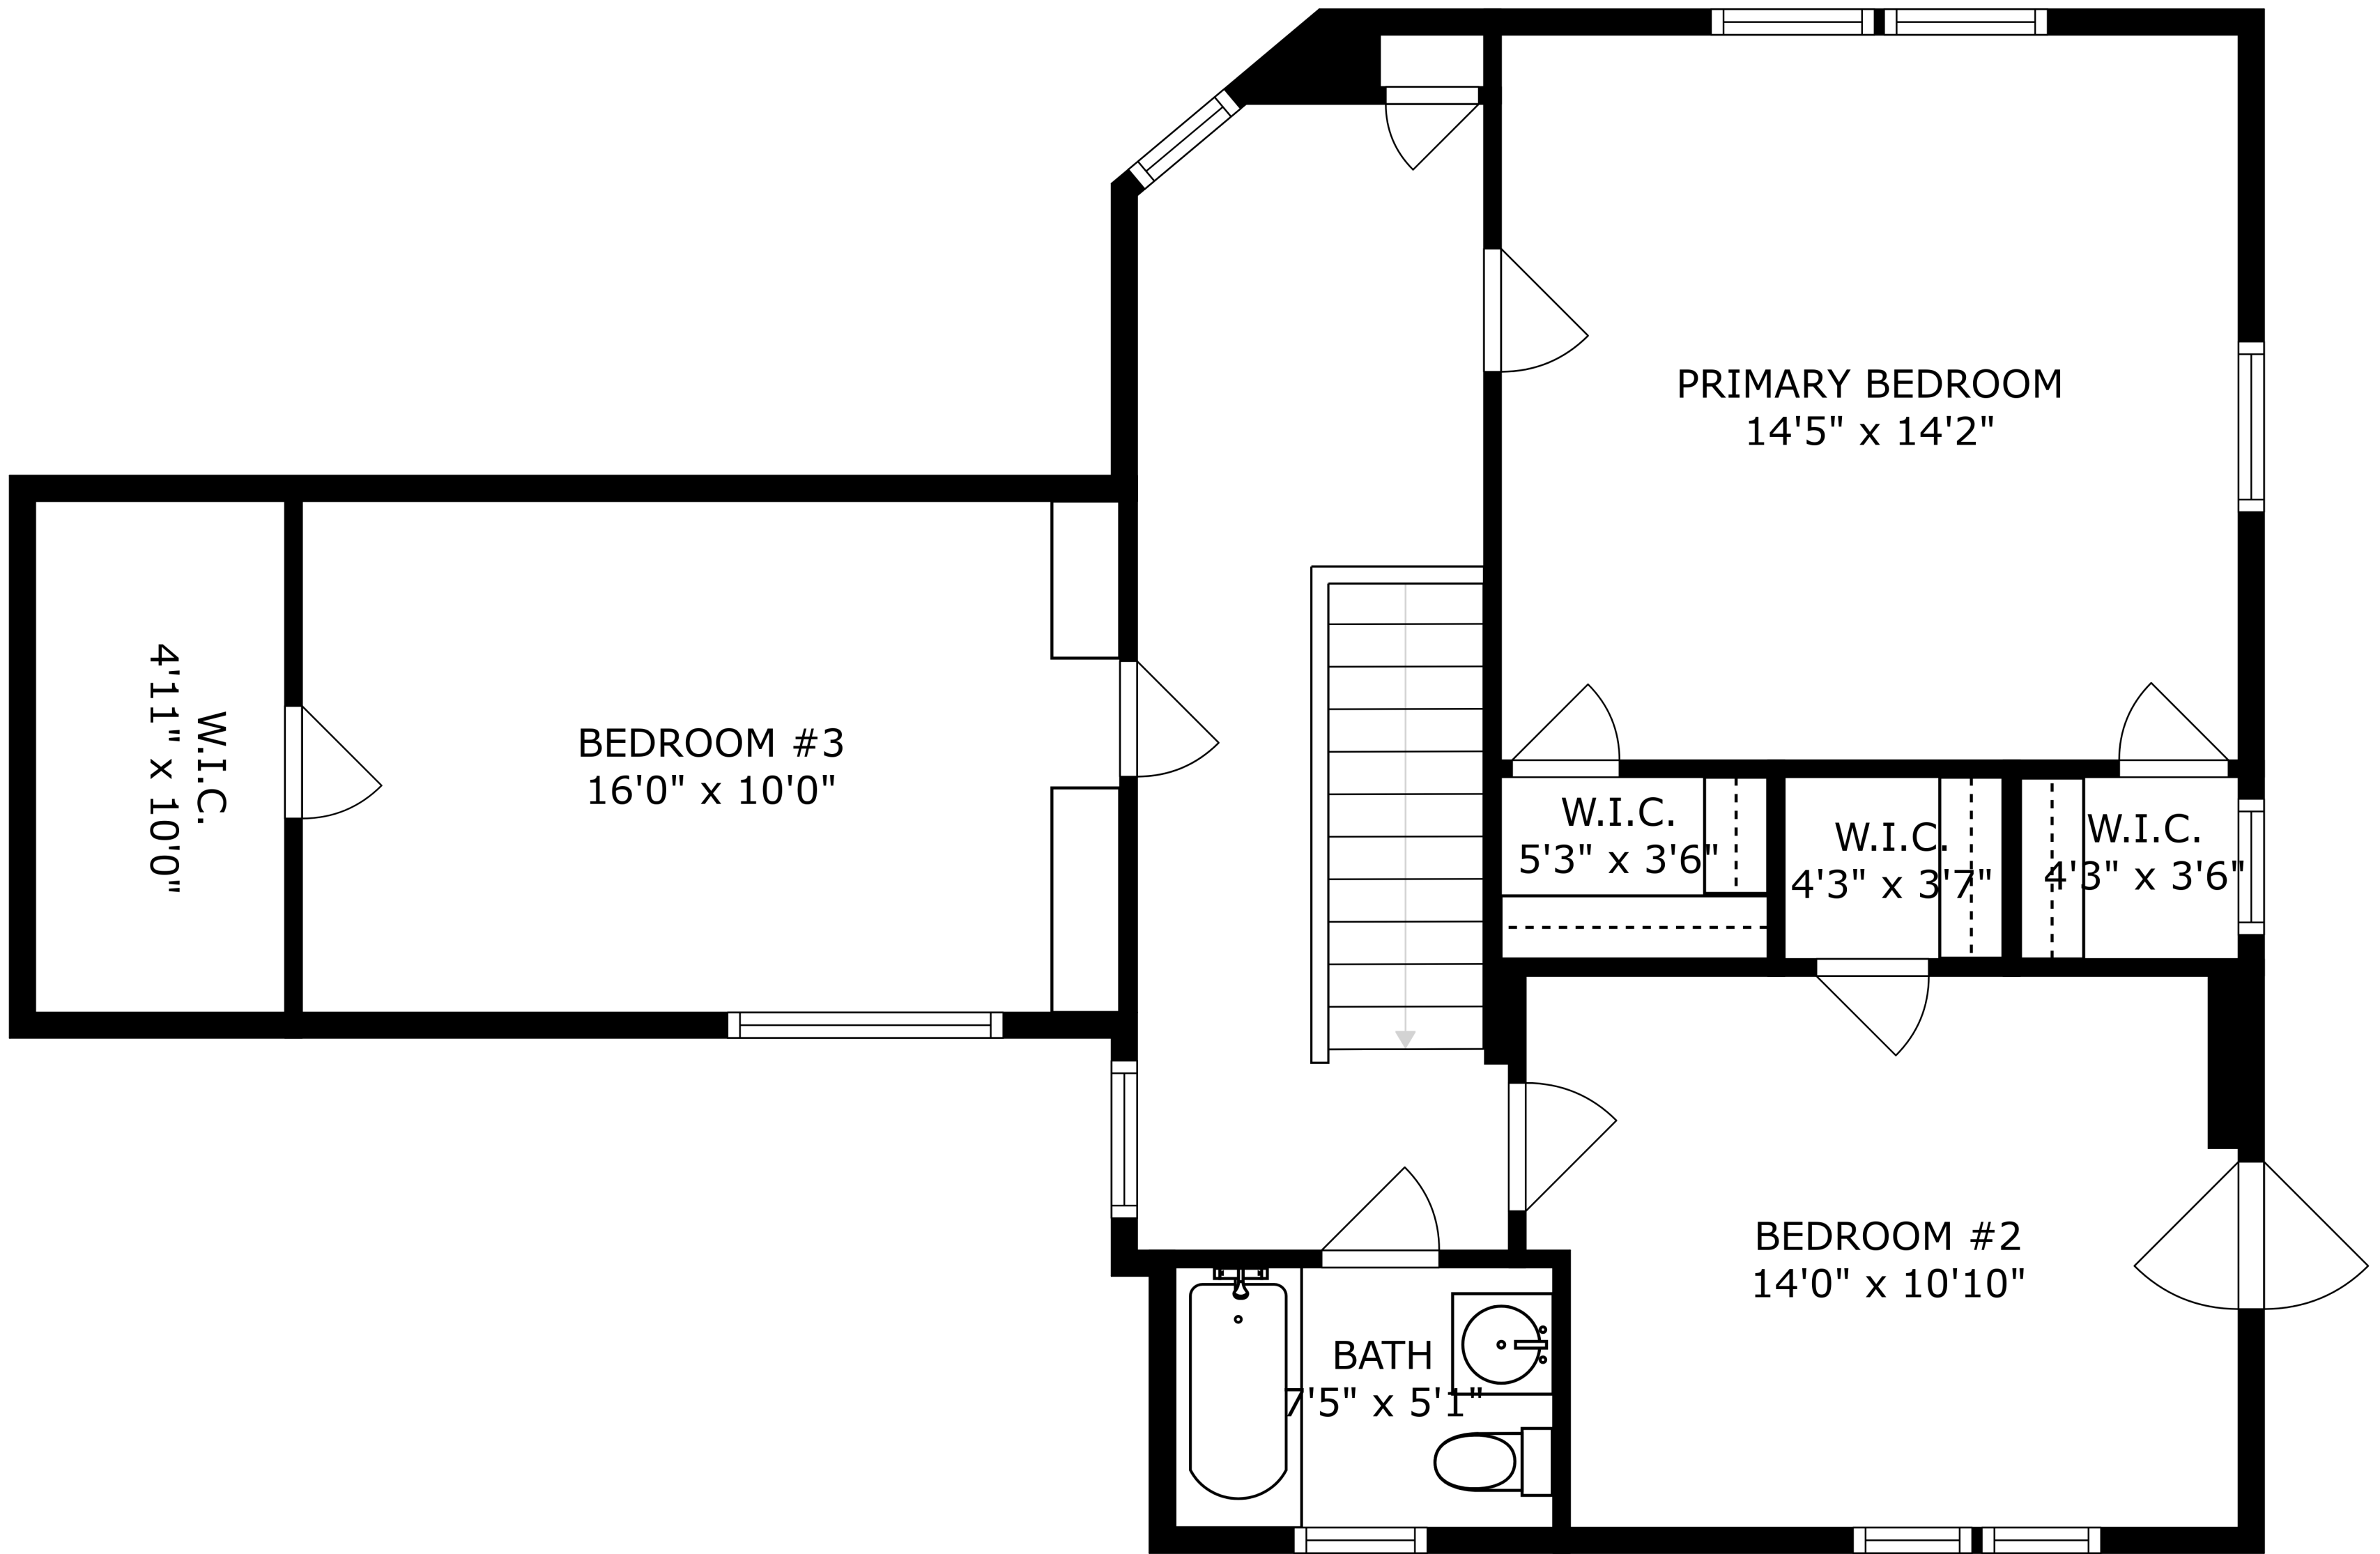

SIZES AND DIMENSIONS ARE APPROXIMATE, ACTUAL MAY VARY.

SIZES AND DIMENSIONS ARE APPROXIMATE, ACTUAL MAY VARY.

SIZES AND DIMENSIONS ARE APPROXIMATE, ACTUAL MAY VARY.

RECREATION ROOM  
20'8" x 13'1"

CLOSET  
3'9" x 7'1"

BONUS ROOM  
17'5" x 9'1"

UTILITY  
21'6" x 20'11"

CRAFT ROOM/STORAGE  
10'11" x 8'11"

SIZES AND DIMENSIONS ARE APPROXIMATE, ACTUAL MAY VARY.