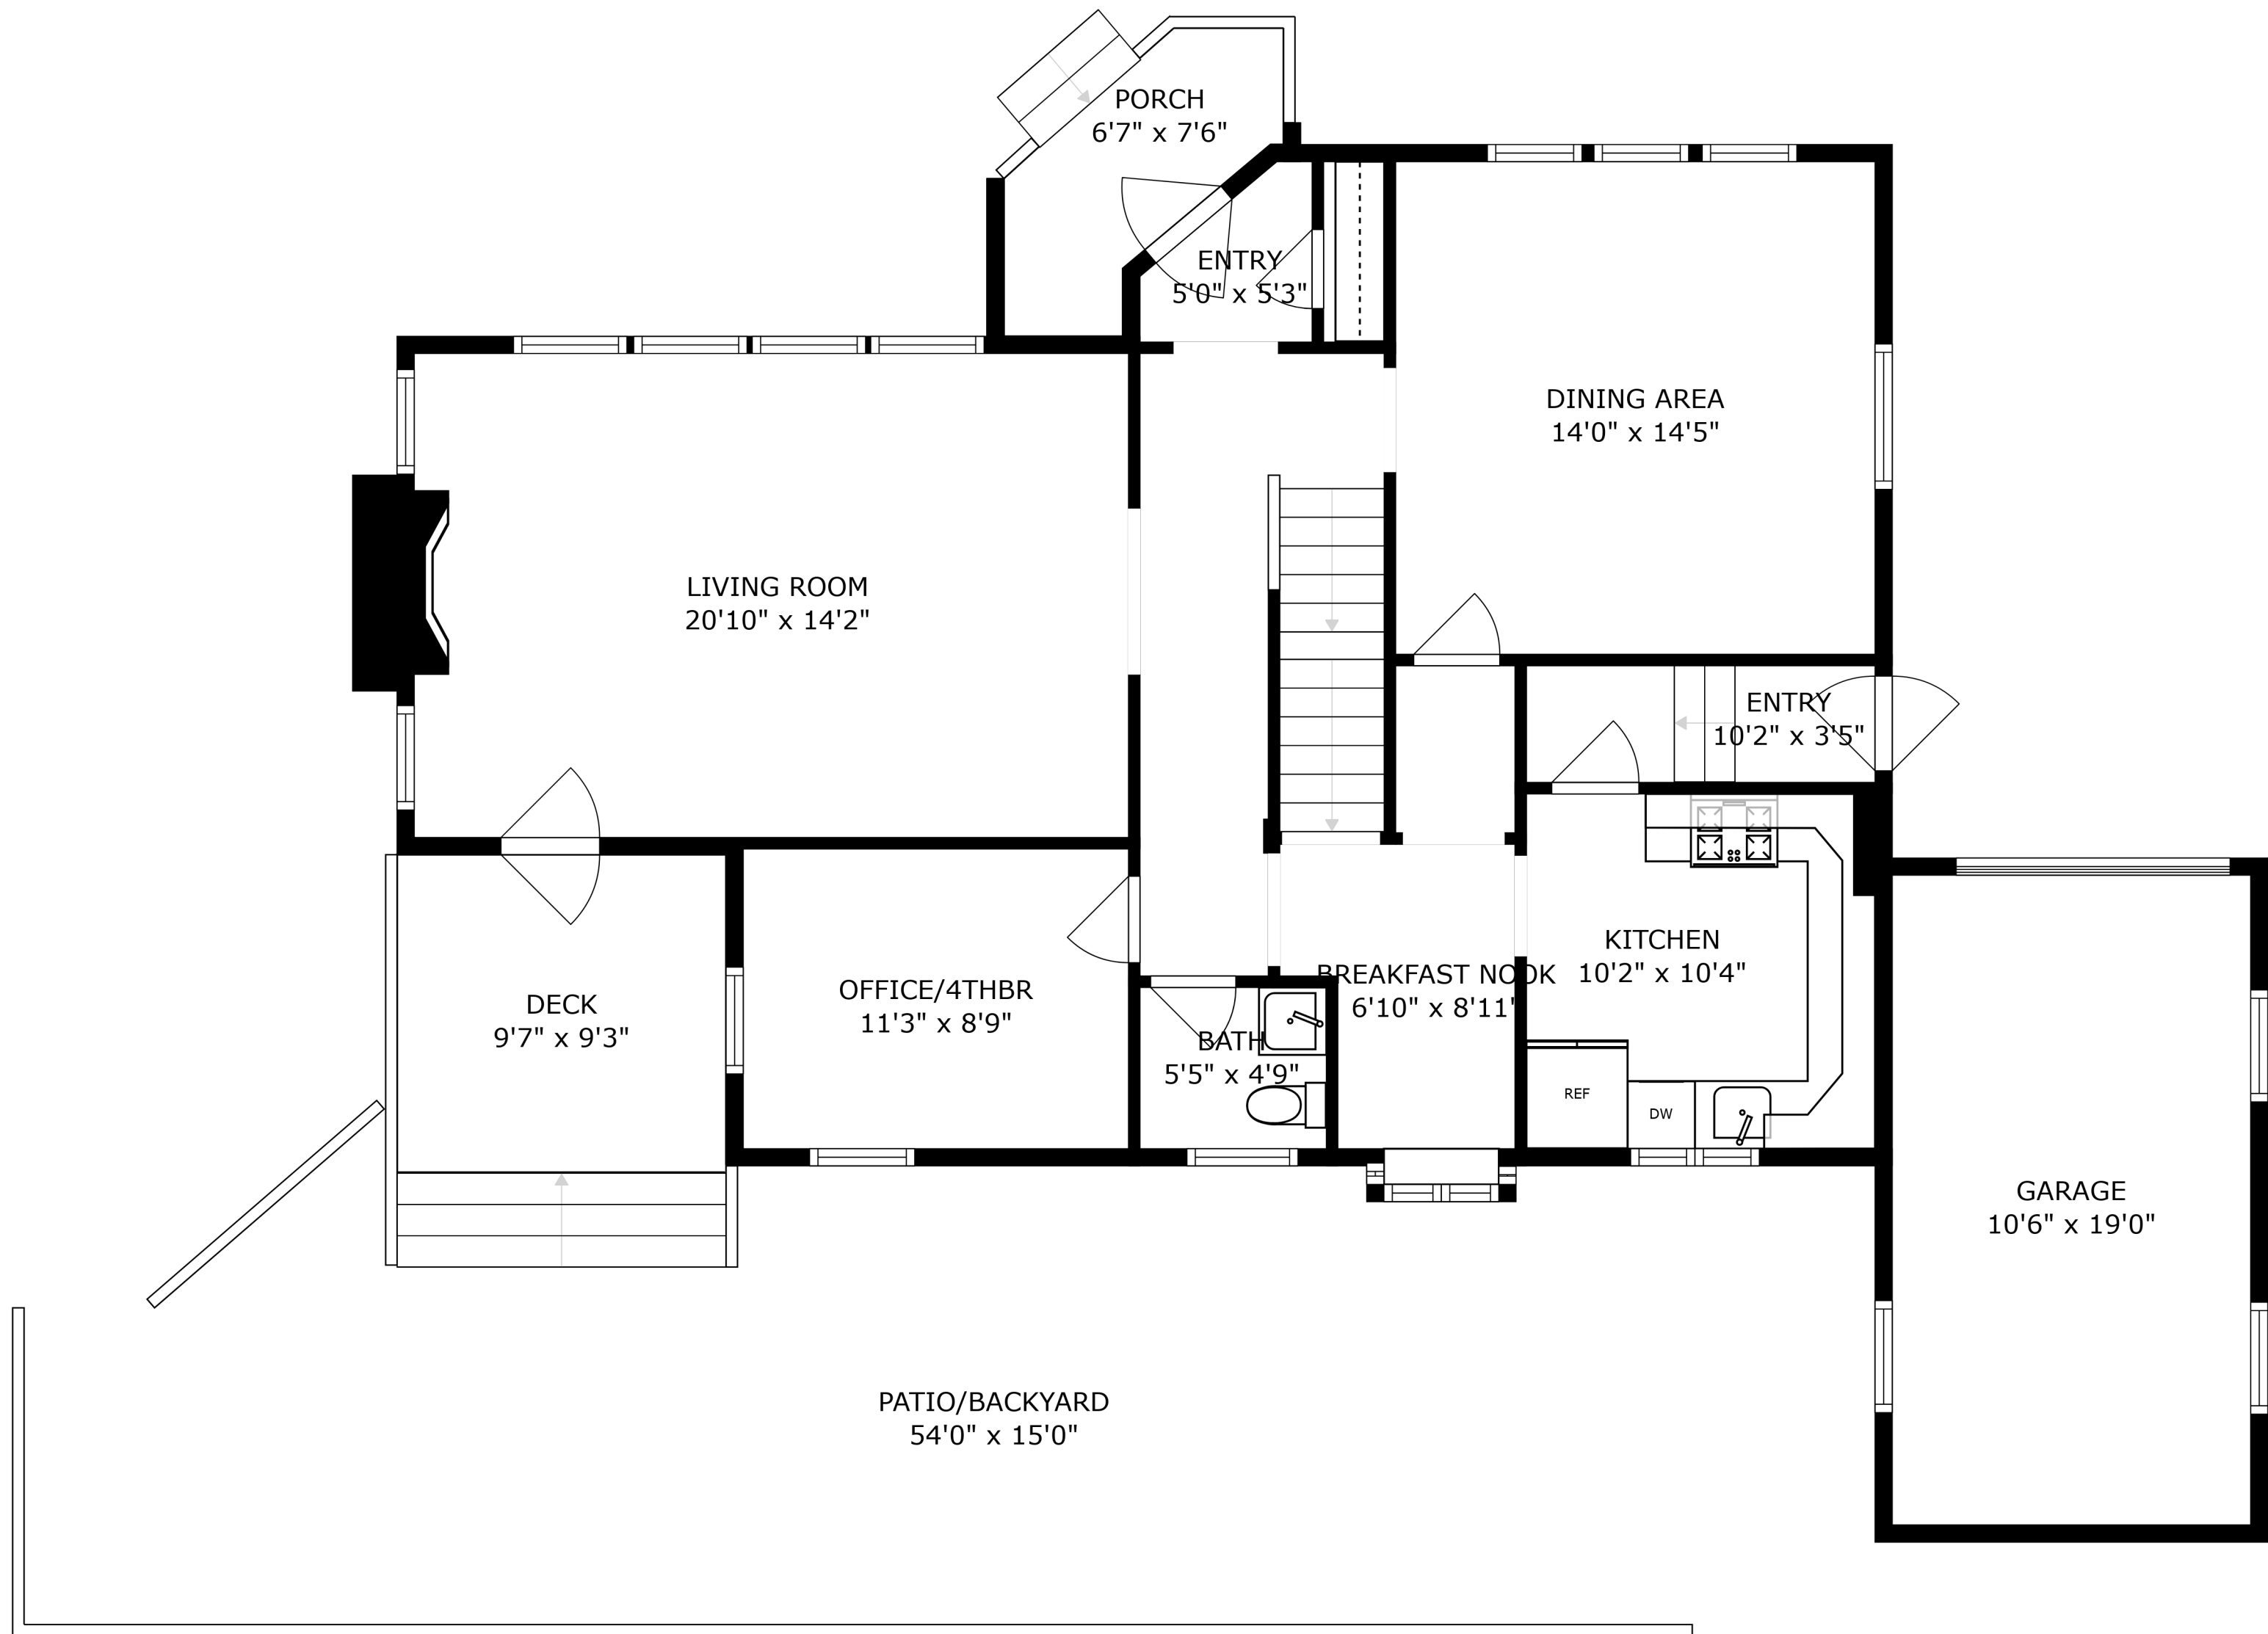

SIZES AND DIMENSIONS ARE APPROXIMATE, ACTUAL MAY VARY.

SIZES AND DIMENSIONS ARE APPROXIMATE, ACTUAL MAY VARY.

SIZES AND DIMENSIONS ARE APPROXIMATE, ACTUAL MAY VARY.

RECREATION ROOM  
20'8" x 13'1"

CLOSET  
3'9" x 7'1"

BONUS ROOM  
17'5" x 9'1"

UTILITY  
21'6" x 20'11"

CRAFT ROOM/STORAGE  
10'11" x 8'11"

SIZES AND DIMENSIONS ARE APPROXIMATE, ACTUAL MAY VARY.