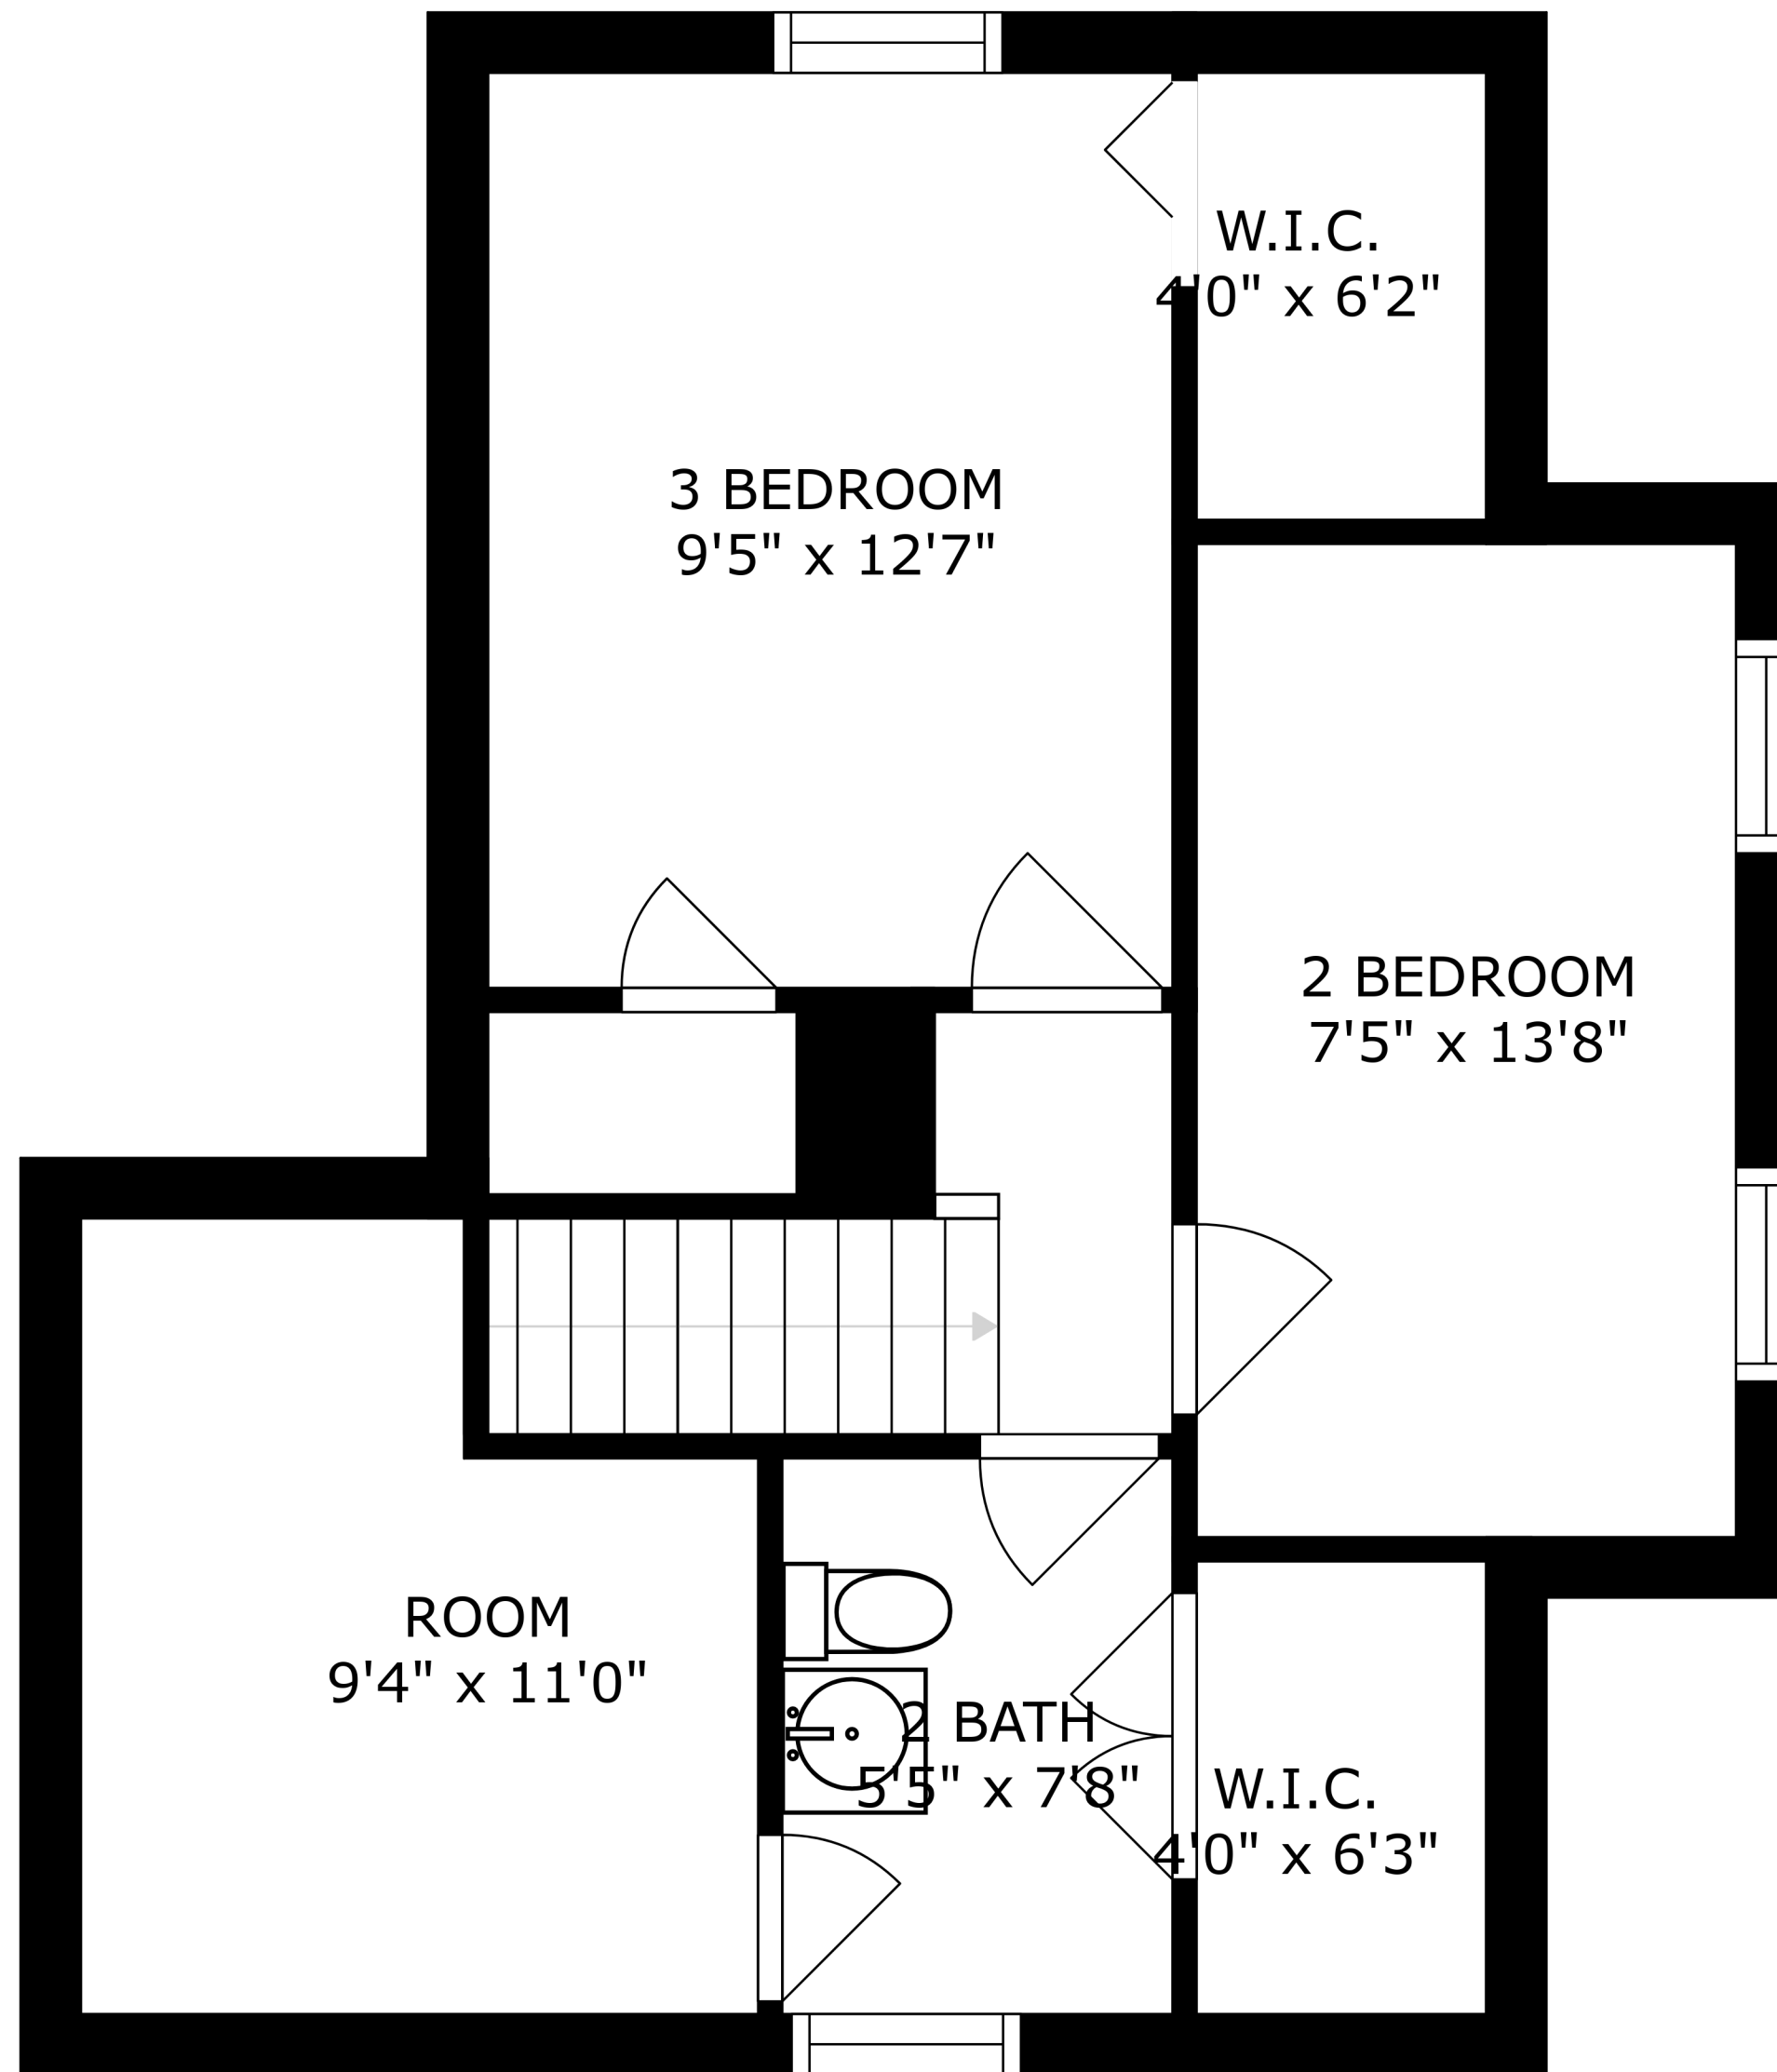

SIZES AND DIMENSIONS ARE APPROXIMATE, ACTUAL MAY VARY.

SIZES AND DIMENSIONS ARE APPROXIMATE, ACTUAL MAY VARY.

SIZES AND DIMENSIONS ARE APPROXIMATE, ACTUAL MAY VARY.

GARAGE
22'10" x 13'5"

BASEMENT
22'9" x 26'1"

LAUNDRY
11'2" x 7'4"

SIZES AND DIMENSIONS ARE APPROXIMATE, ACTUAL MAY VARY.