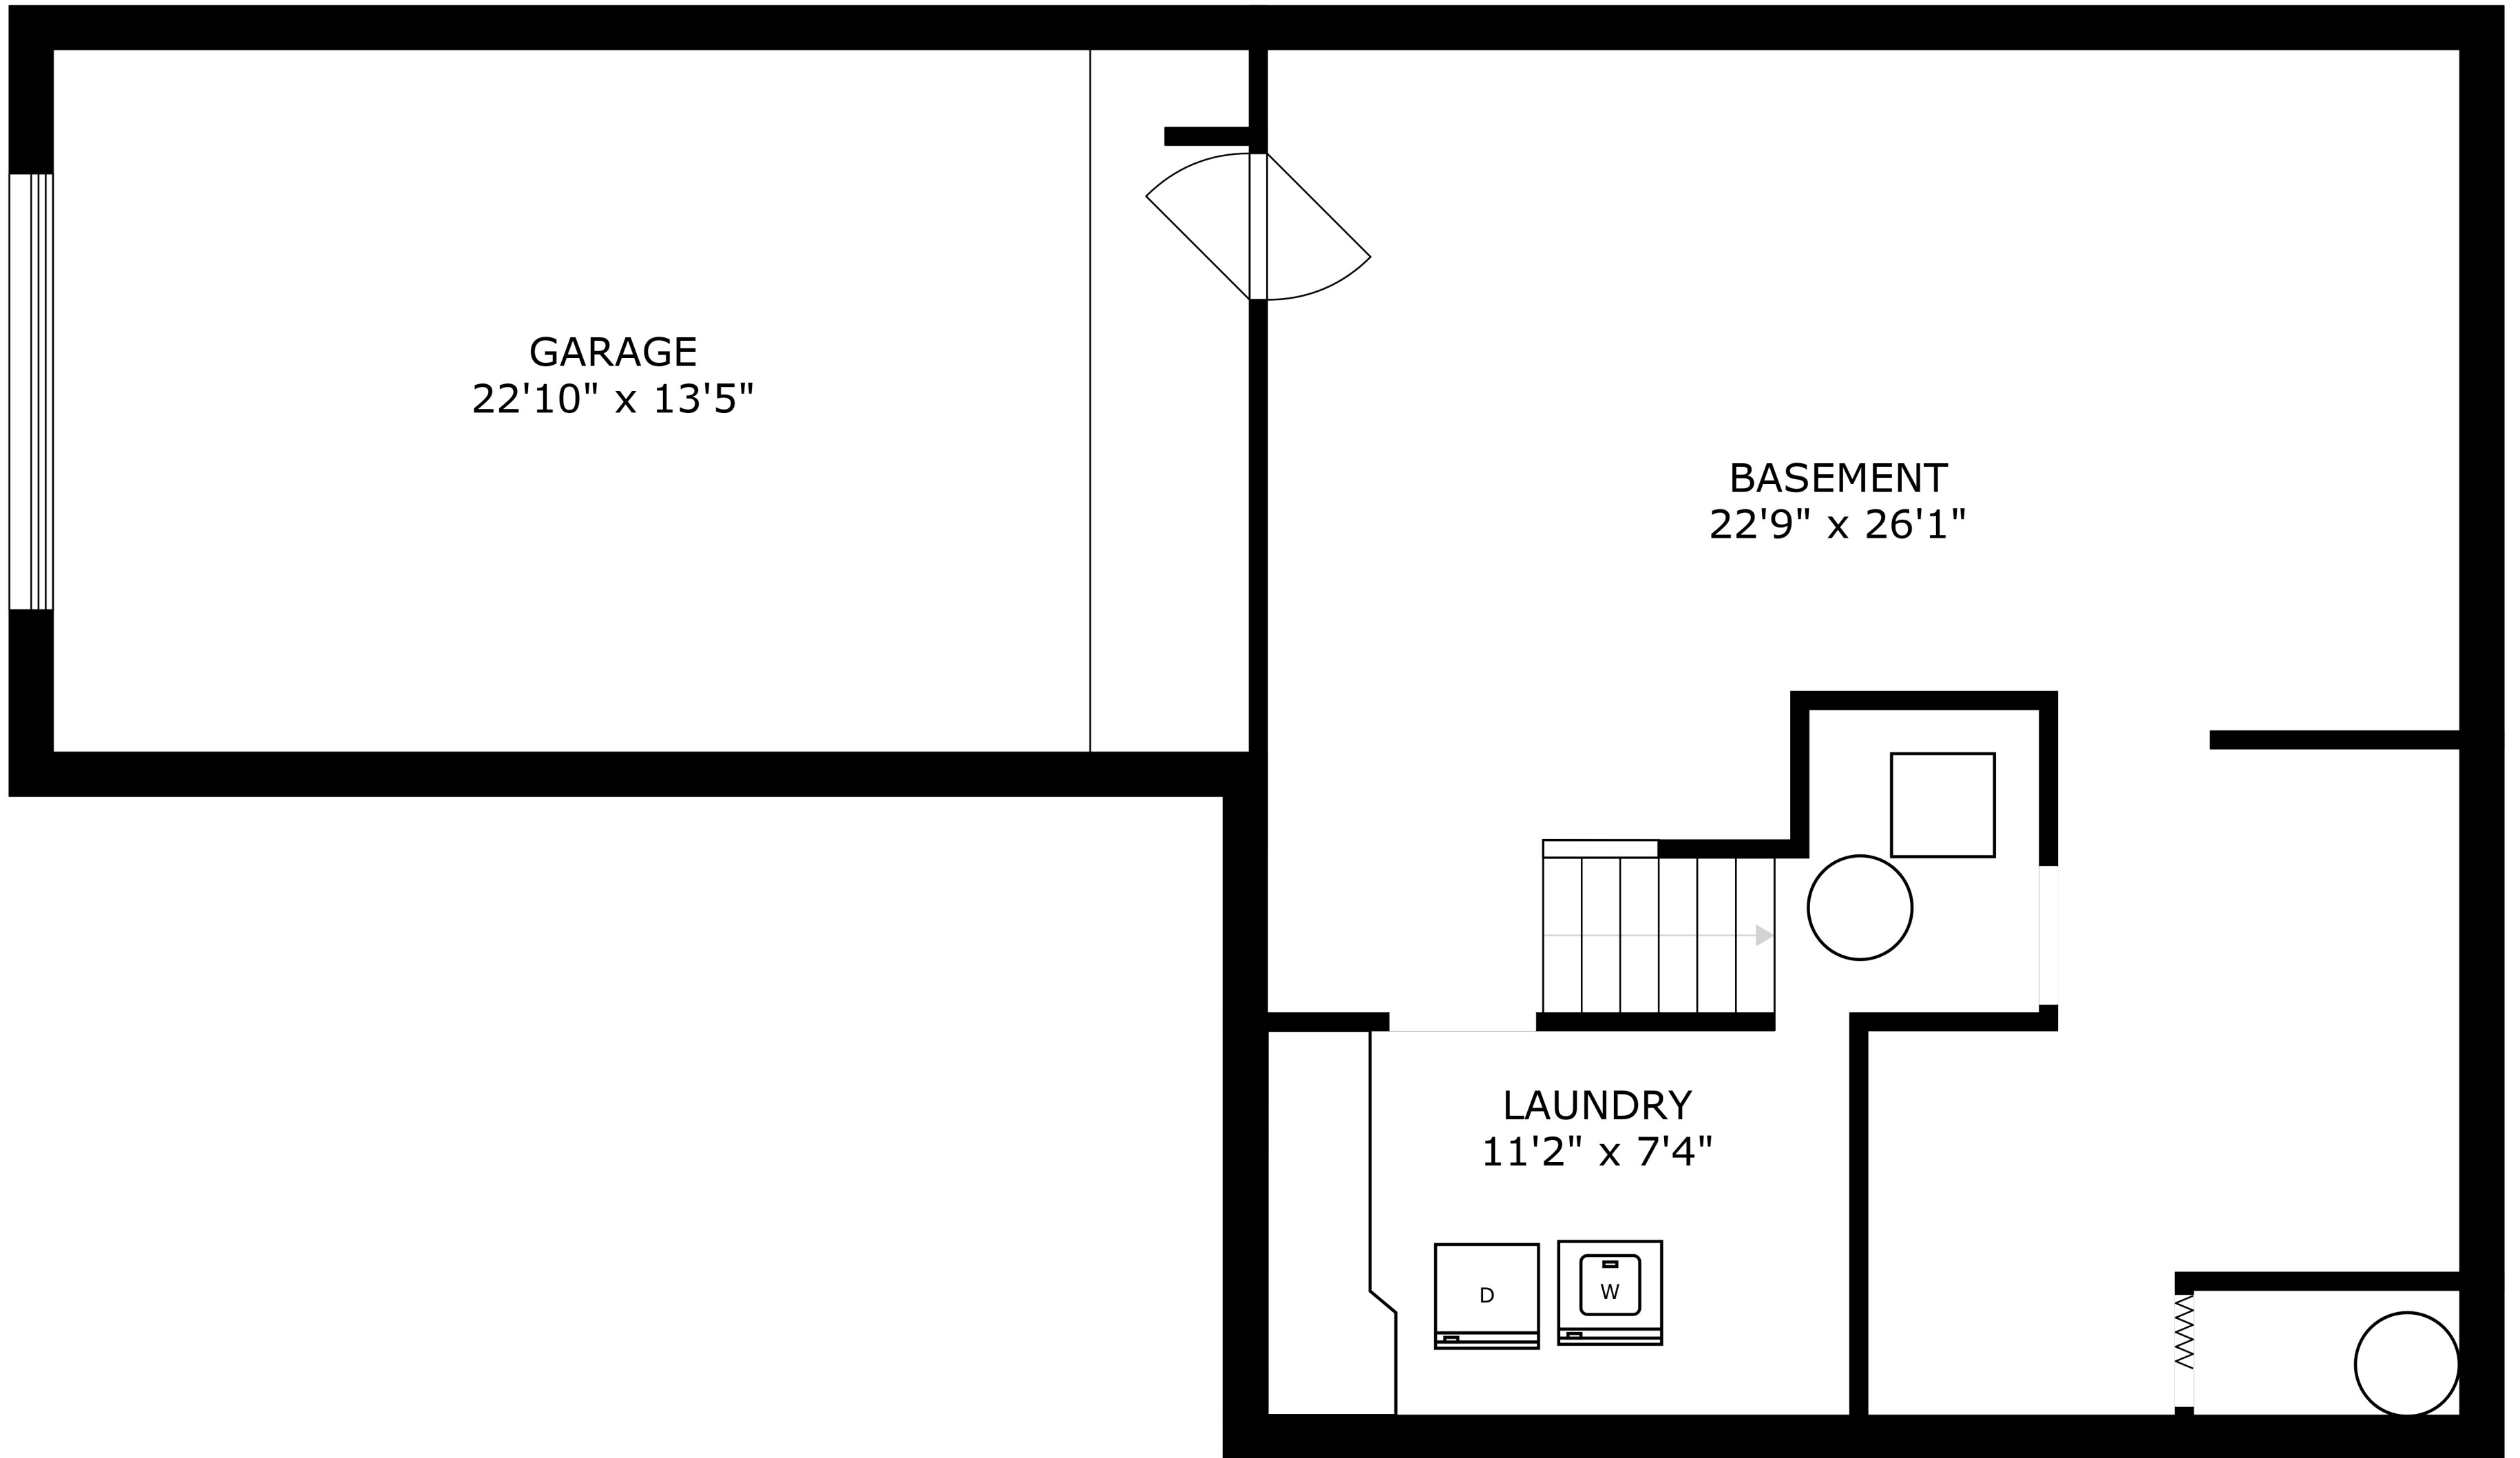

SIZES AND DIMENSIONS ARE APPROXIMATE, ACTUAL MAY VARY.

SIZES AND DIMENSIONS ARE APPROXIMATE, ACTUAL MAY VARY.

SIZES AND DIMENSIONS ARE APPROXIMATE, ACTUAL MAY VARY.

GARAGE
22'10" x 13'5"

BASEMENT
22'9" x 26'1"

LAUNDRY
11'2" x 7'4"

SIZES AND DIMENSIONS ARE APPROXIMATE, ACTUAL MAY VARY.