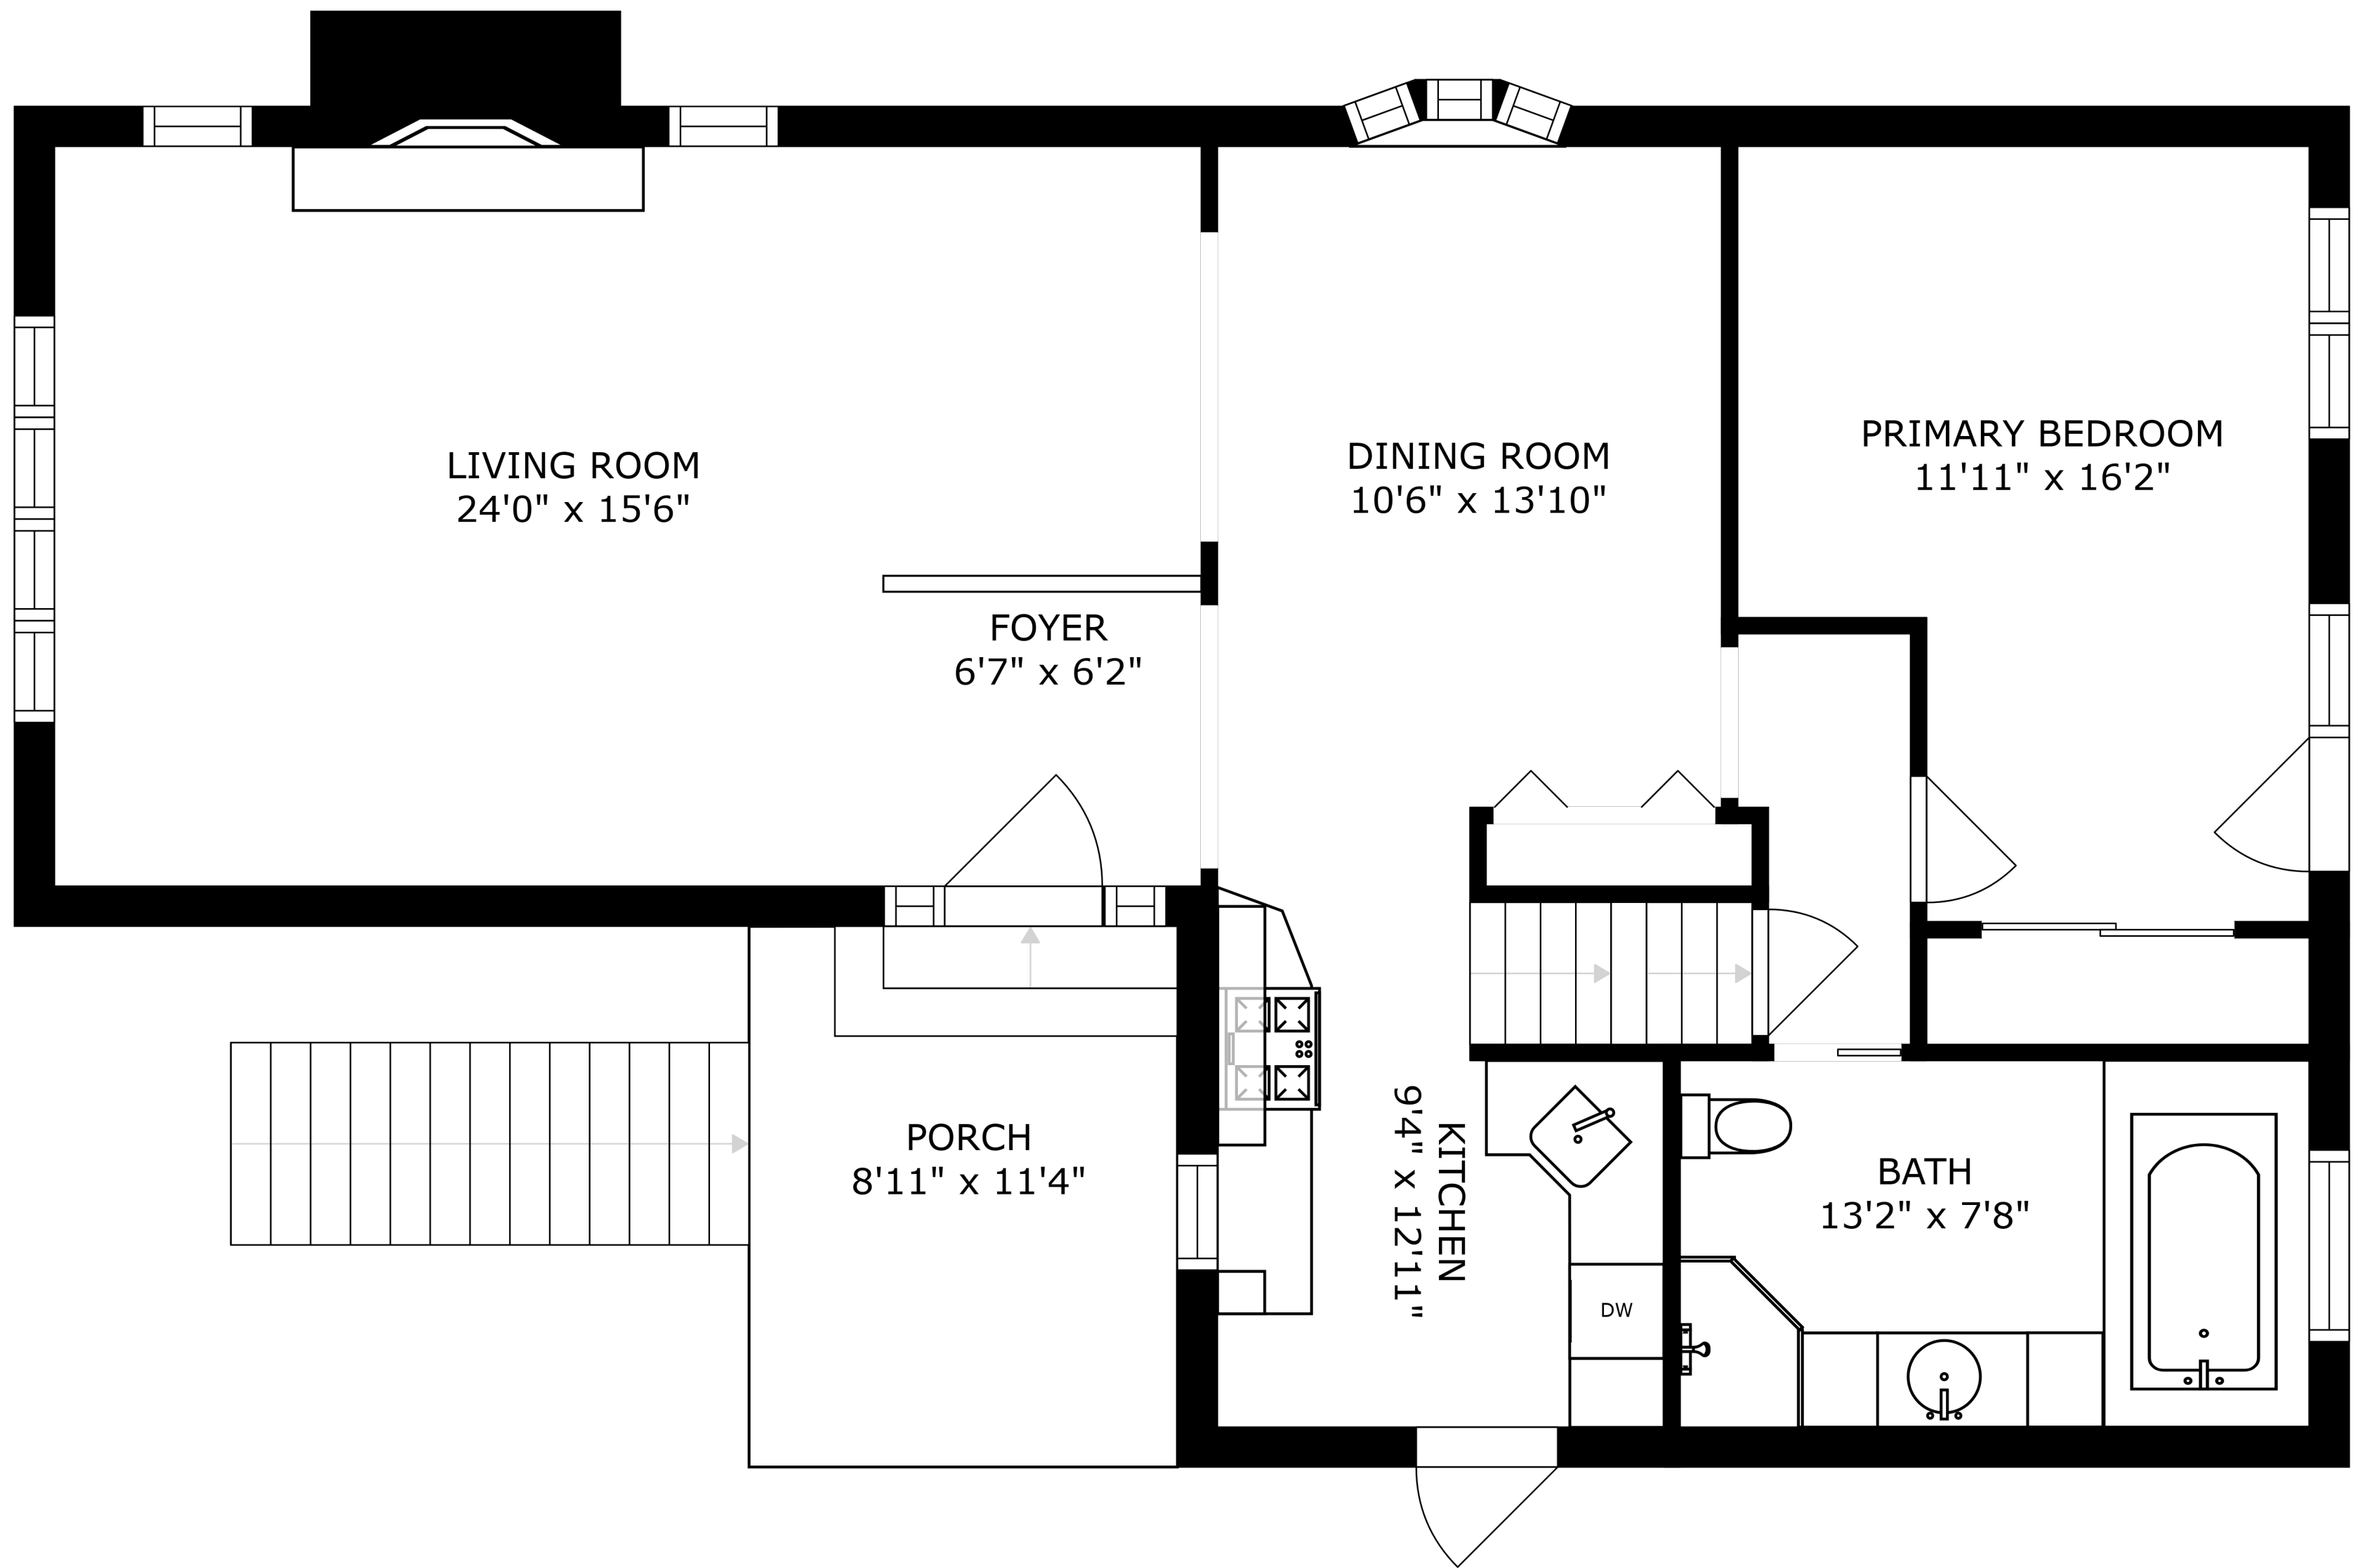

SIZES AND DIMENSIONS ARE APPROXIMATE, ACTUAL MAY VARY.

SIZES AND DIMENSIONS ARE APPROXIMATE, ACTUAL MAY VARY.

SIZES AND DIMENSIONS ARE APPROXIMATE, ACTUAL MAY VARY.

GARAGE
22'10" x 13'5"

BASEMENT
22'9" x 26'1"

LAUNDRY
11'2" x 7'4"

SIZES AND DIMENSIONS ARE APPROXIMATE, ACTUAL MAY VARY.