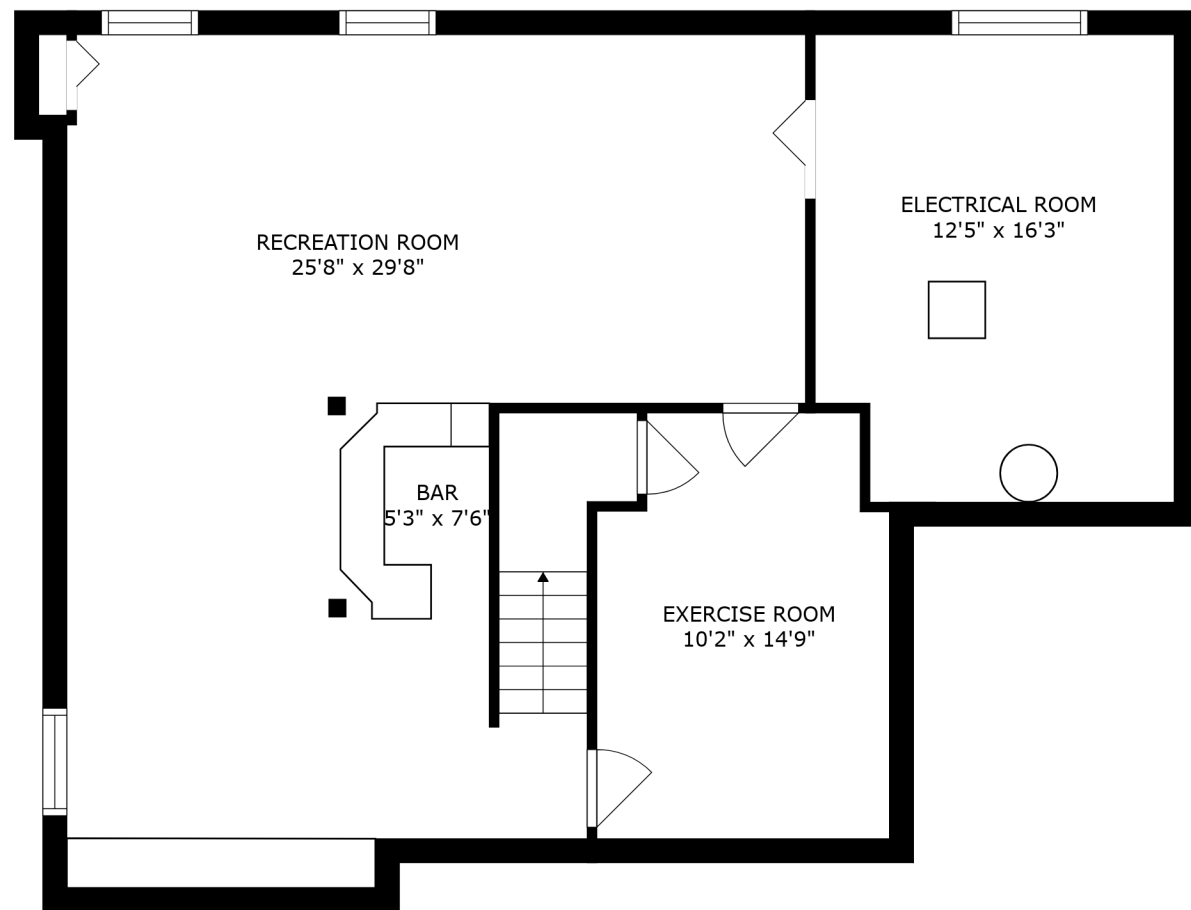

FLOOR 2

FLOOR 3

FLOOR 1

SIZES AND DIMENSIONS ARE APPROXIMATE, ACTUAL MAY VARY.

SIZES AND DIMENSIONS ARE APPROXIMATE, ACTUAL MAY VARY.

SIZES AND DIMENSIONS ARE APPROXIMATE, ACTUAL MAY VARY.

RECREATION ROOM
25'8" x 29'8"

ELECTRICAL ROOM
12'5" x 16'3"

BAR
5'3" x 7'6"

EXERCISE ROOM
10'2" x 14'9"

SIZES AND DIMENSIONS ARE APPROXIMATE, ACTUAL MAY VARY.