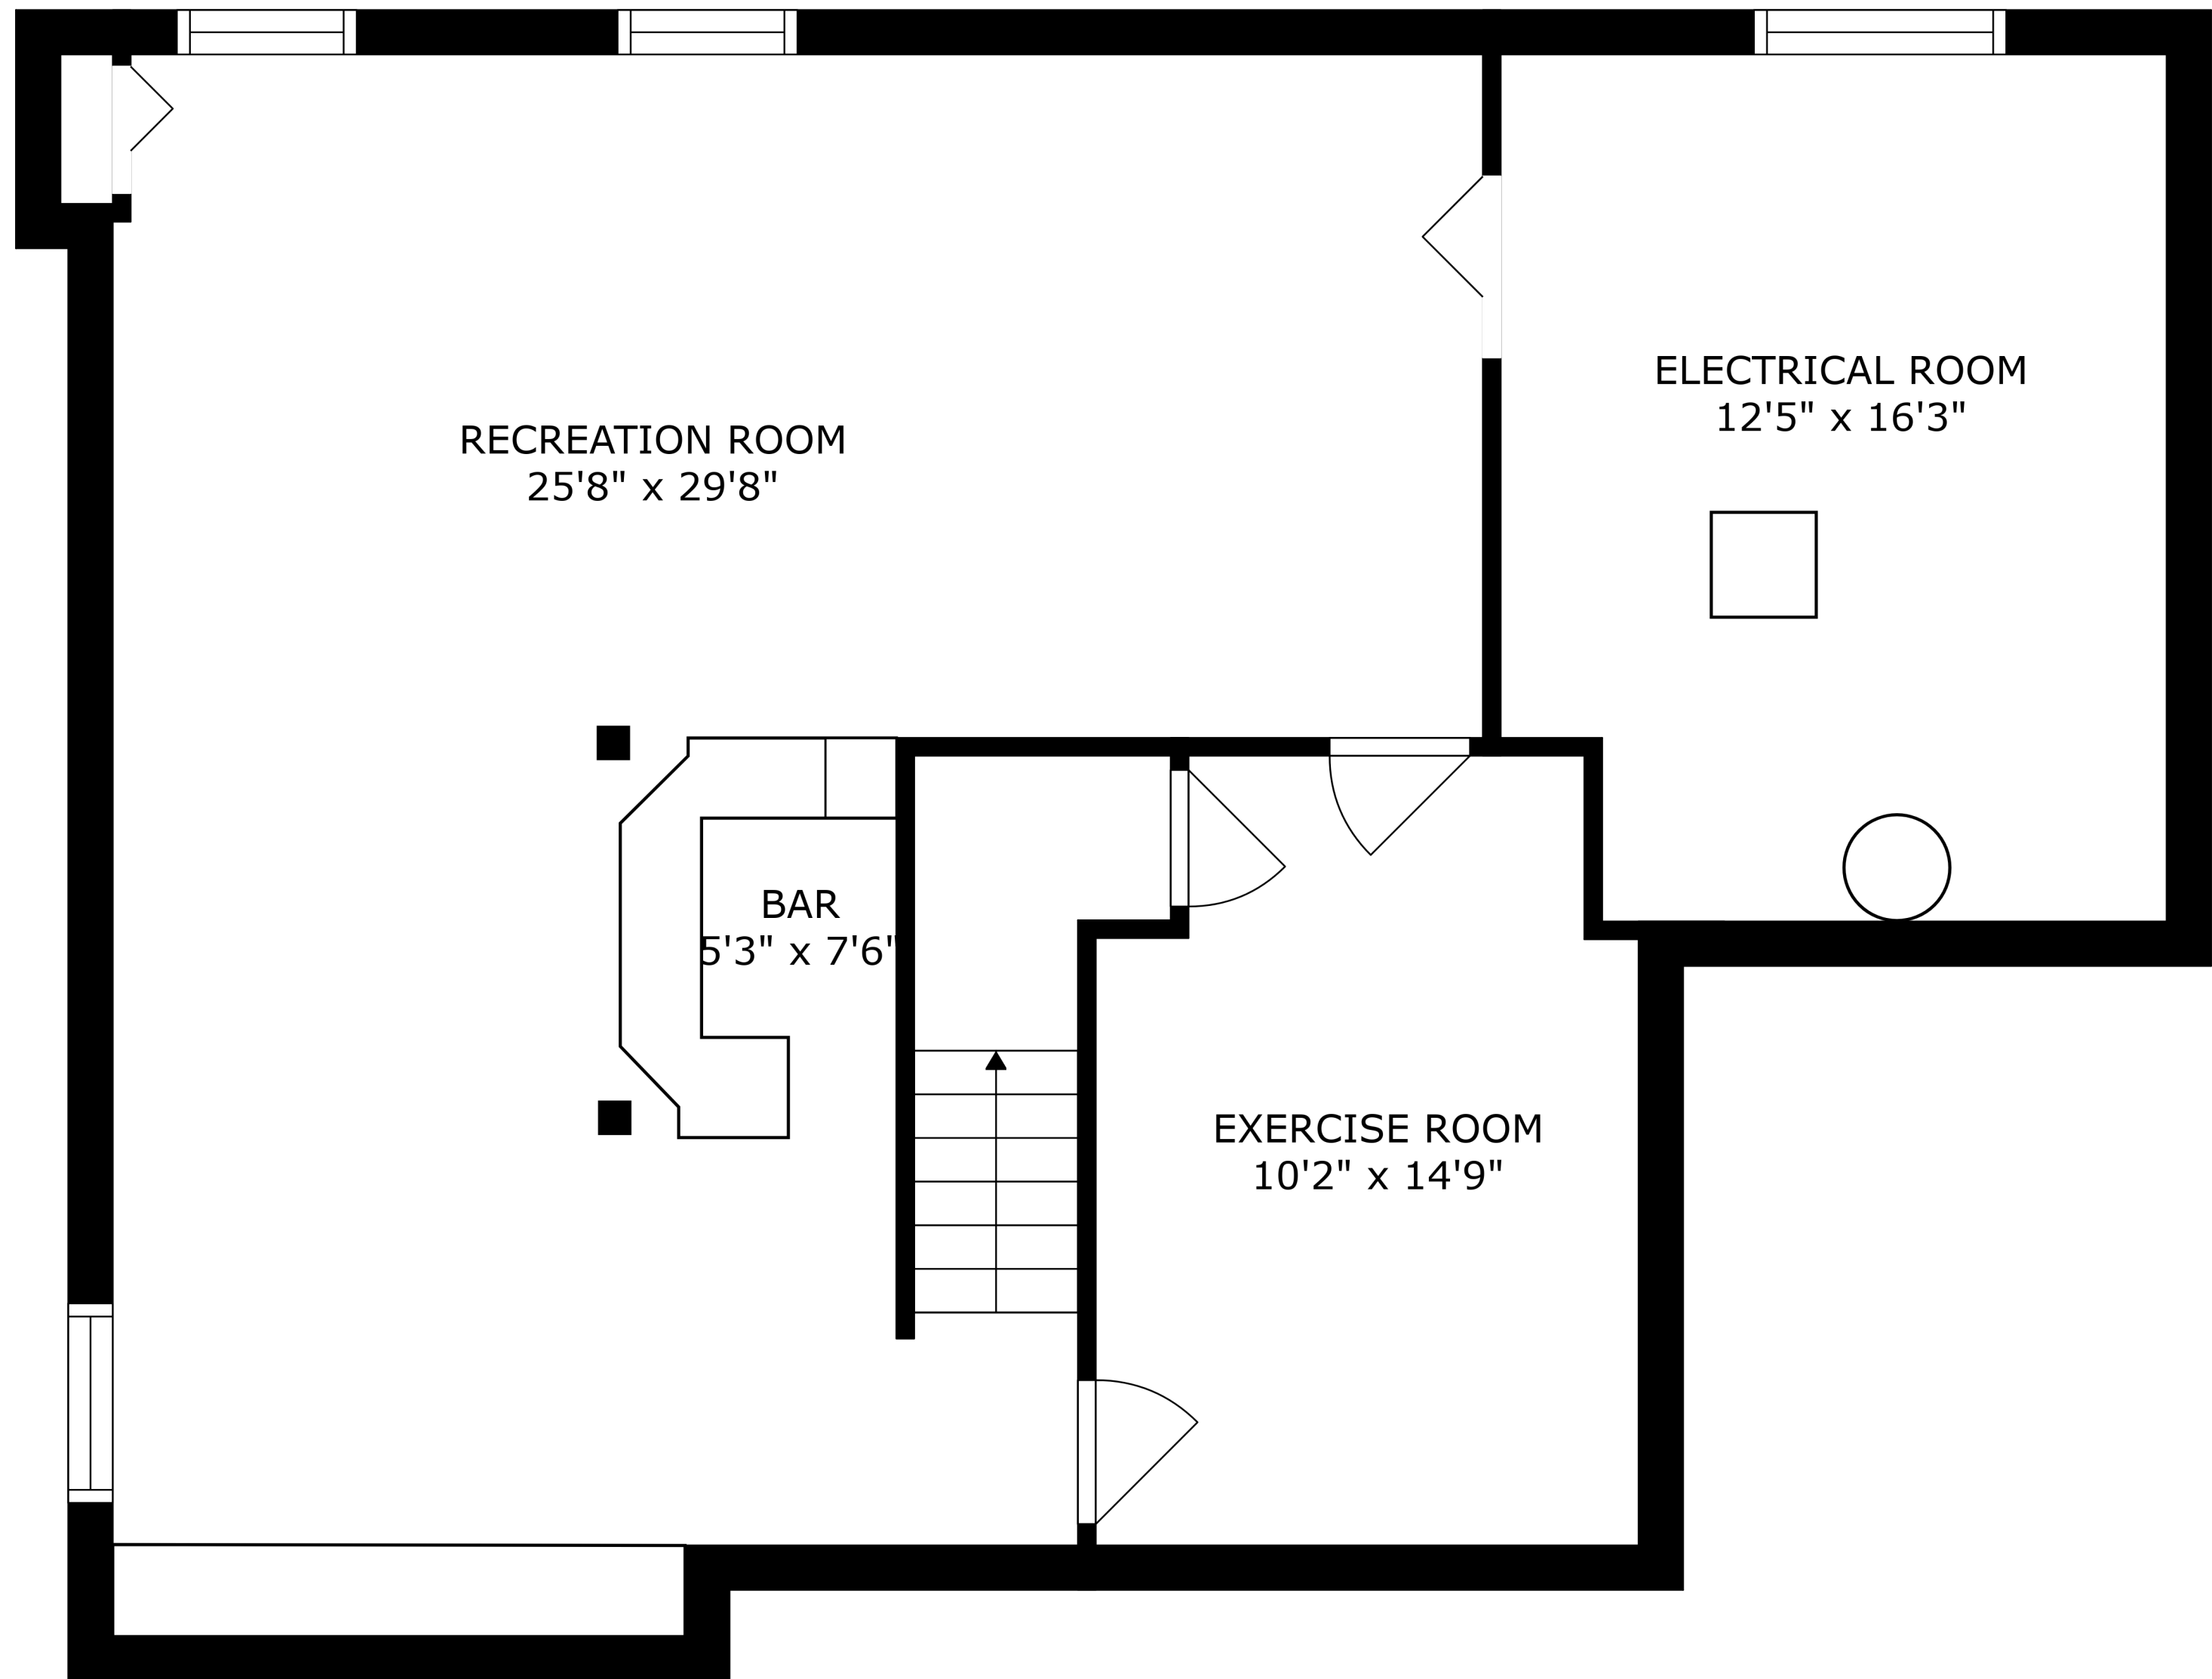

FLOOR 2

FLOOR 3

FLOOR 1

SIZES AND DIMENSIONS ARE APPROXIMATE, ACTUAL MAY VARY.

SIZES AND DIMENSIONS ARE APPROXIMATE, ACTUAL MAY VARY.

SIZES AND DIMENSIONS ARE APPROXIMATE, ACTUAL MAY VARY.

RECREATION ROOM
25'8" x 29'8"

ELECTRICAL ROOM
12'5" x 16'3"

BAR
5'3" x 7'6"

EXERCISE ROOM
10'2" x 14'9"

SIZES AND DIMENSIONS ARE APPROXIMATE, ACTUAL MAY VARY.