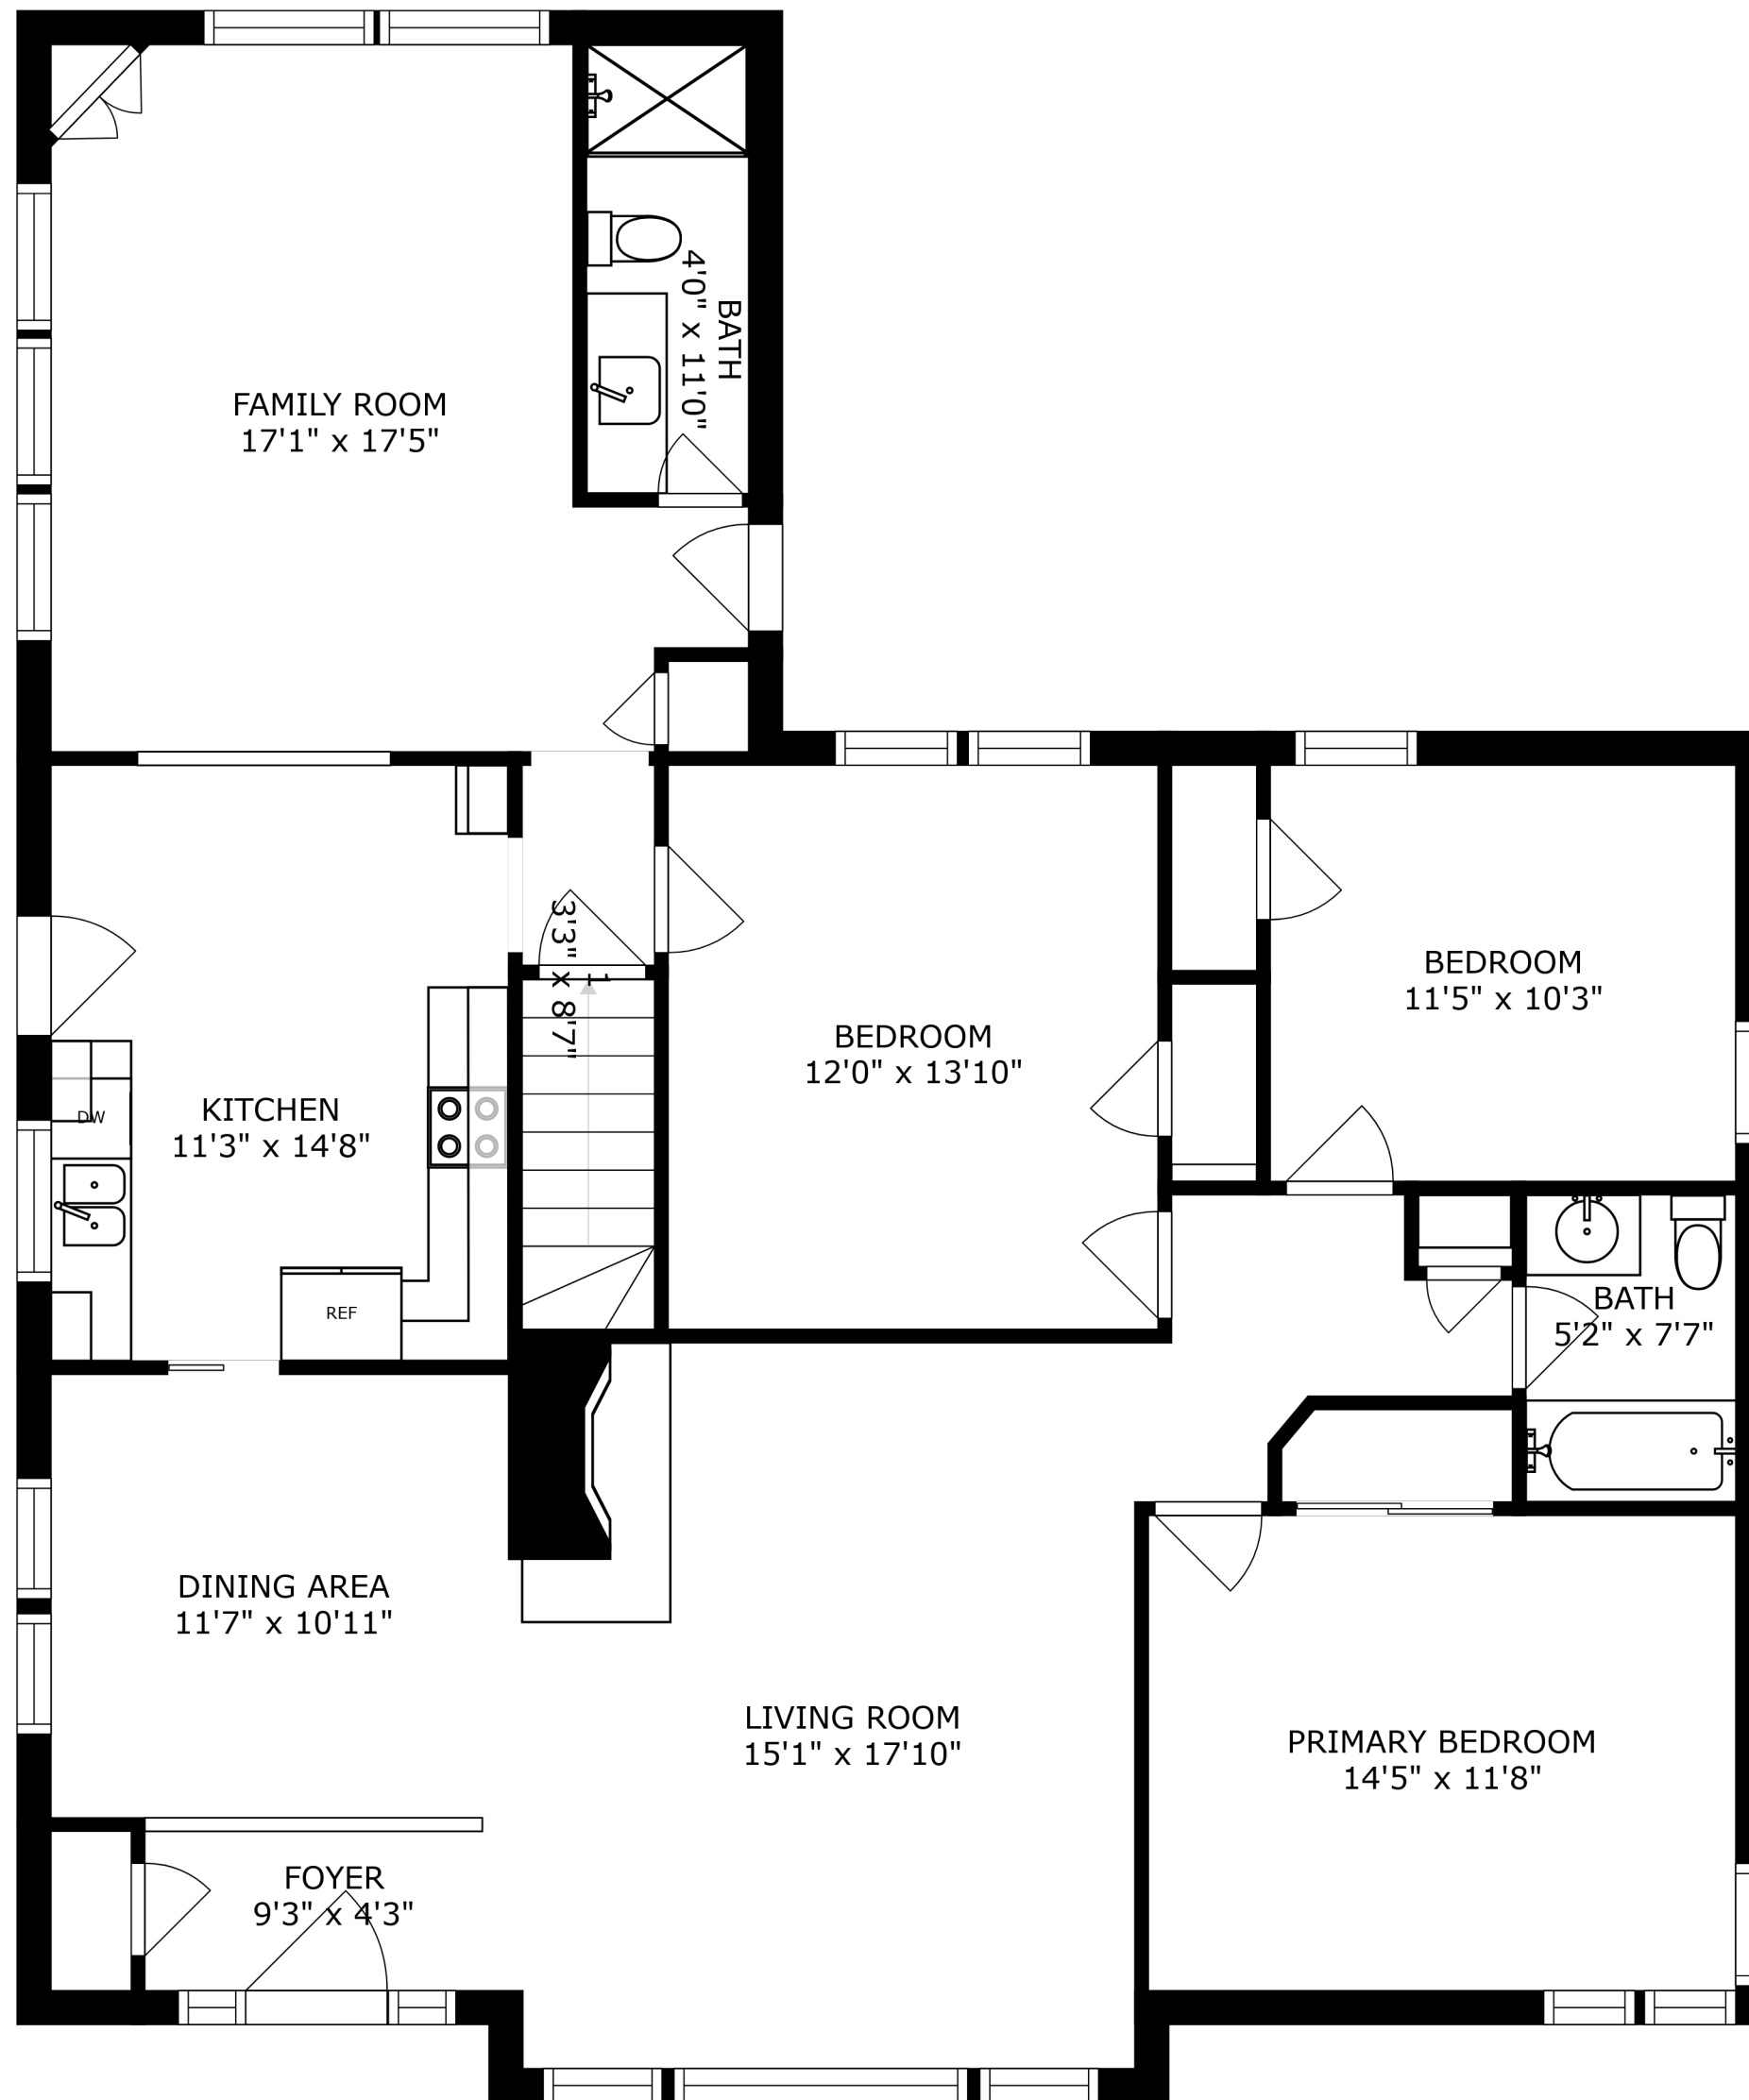

FLOOR 1

FLOOR 2

SIZES AND DIMENSIONS ARE APPROXIMATE, ACTUAL MAY VARY.

SIZES AND DIMENSIONS ARE APPROXIMATE, ACTUAL MAY VARY.

LAUNDRY
14'10" x 19'11"

ELECTRICAL ROOM
8'1" x 6'2"

BASEMENT
41'5" x 29'5"

SIZES AND DIMENSIONS ARE APPROXIMATE, ACTUAL MAY VARY.