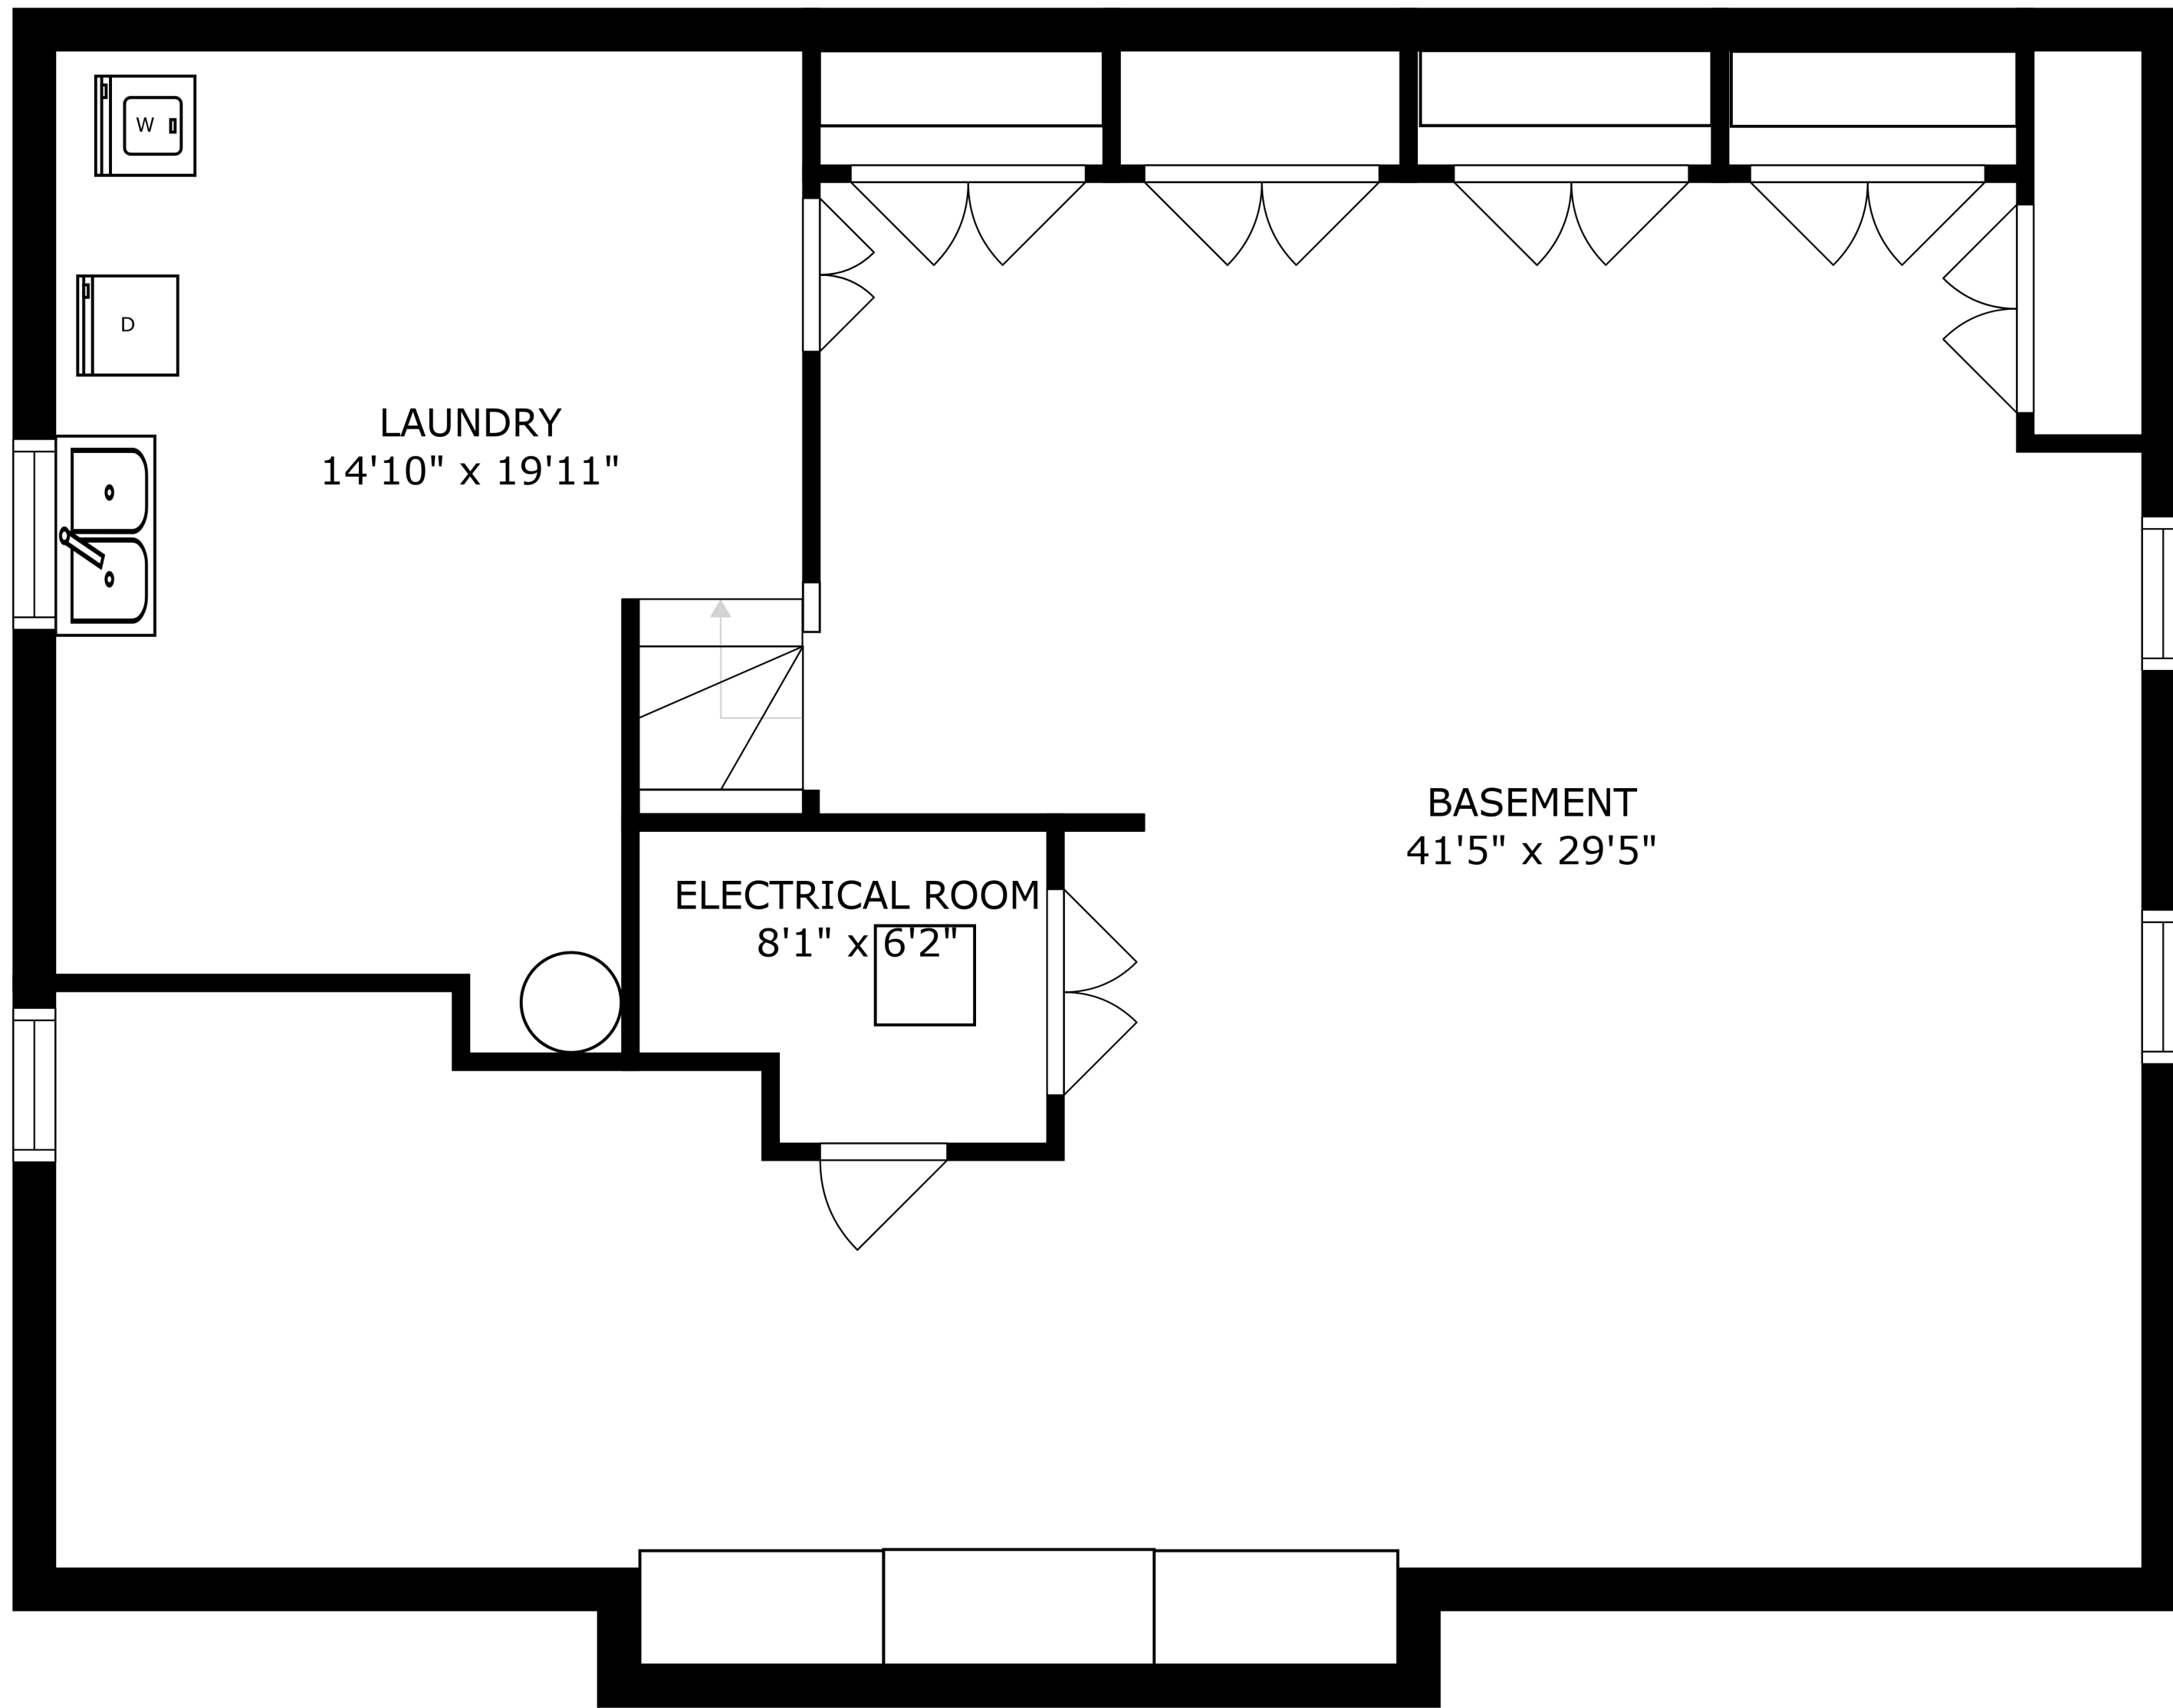

FLOOR 1

FLOOR 2

SIZES AND DIMENSIONS ARE APPROXIMATE, ACTUAL MAY VARY.

SIZES AND DIMENSIONS ARE APPROXIMATE, ACTUAL MAY VARY.

LAUNDRY
14'10" x 19'11"

ELECTRICAL ROOM
8'1" x 6'2"

BASEMENT
41'5" x 29'5"

SIZES AND DIMENSIONS ARE APPROXIMATE, ACTUAL MAY VARY.