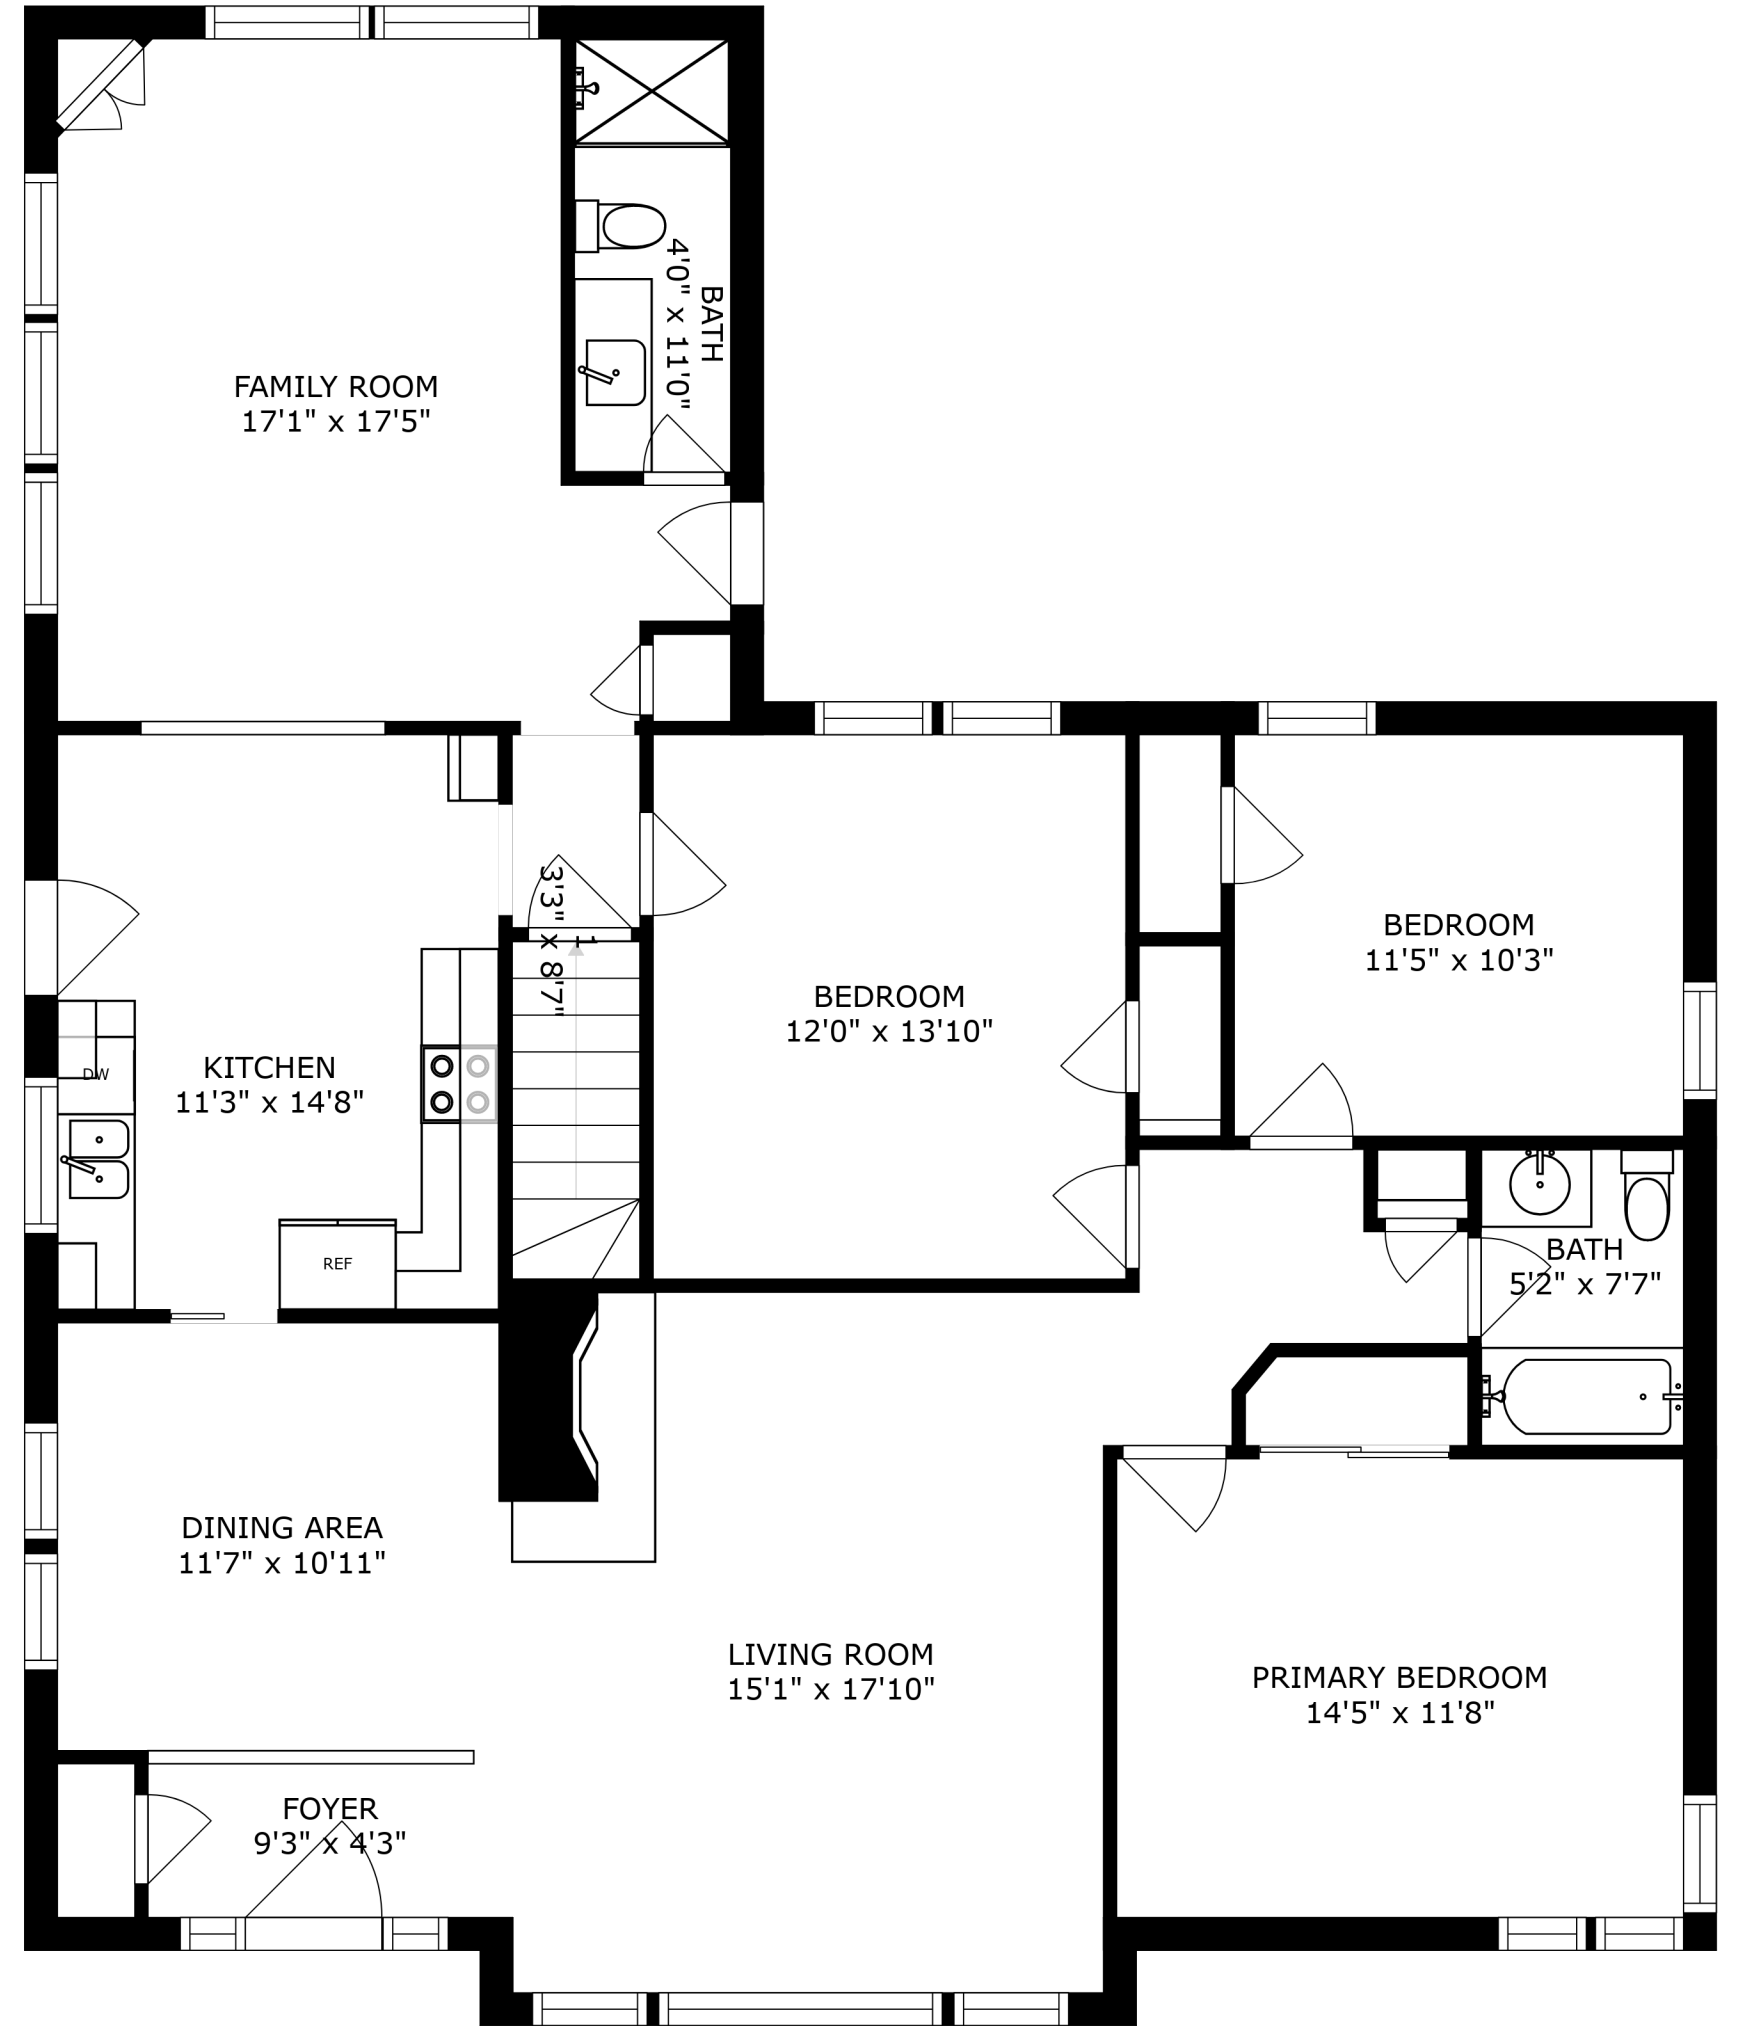

FLOOR 1

FLOOR 2

SIZES AND DIMENSIONS ARE APPROXIMATE, ACTUAL MAY VARY.

SIZES AND DIMENSIONS ARE APPROXIMATE, ACTUAL MAY VARY.

LAUNDRY
14'10" x 19'11"

ELECTRICAL ROOM
8'1" x 6'2"

BASEMENT
41'5" x 29'5"

SIZES AND DIMENSIONS ARE APPROXIMATE, ACTUAL MAY VARY.