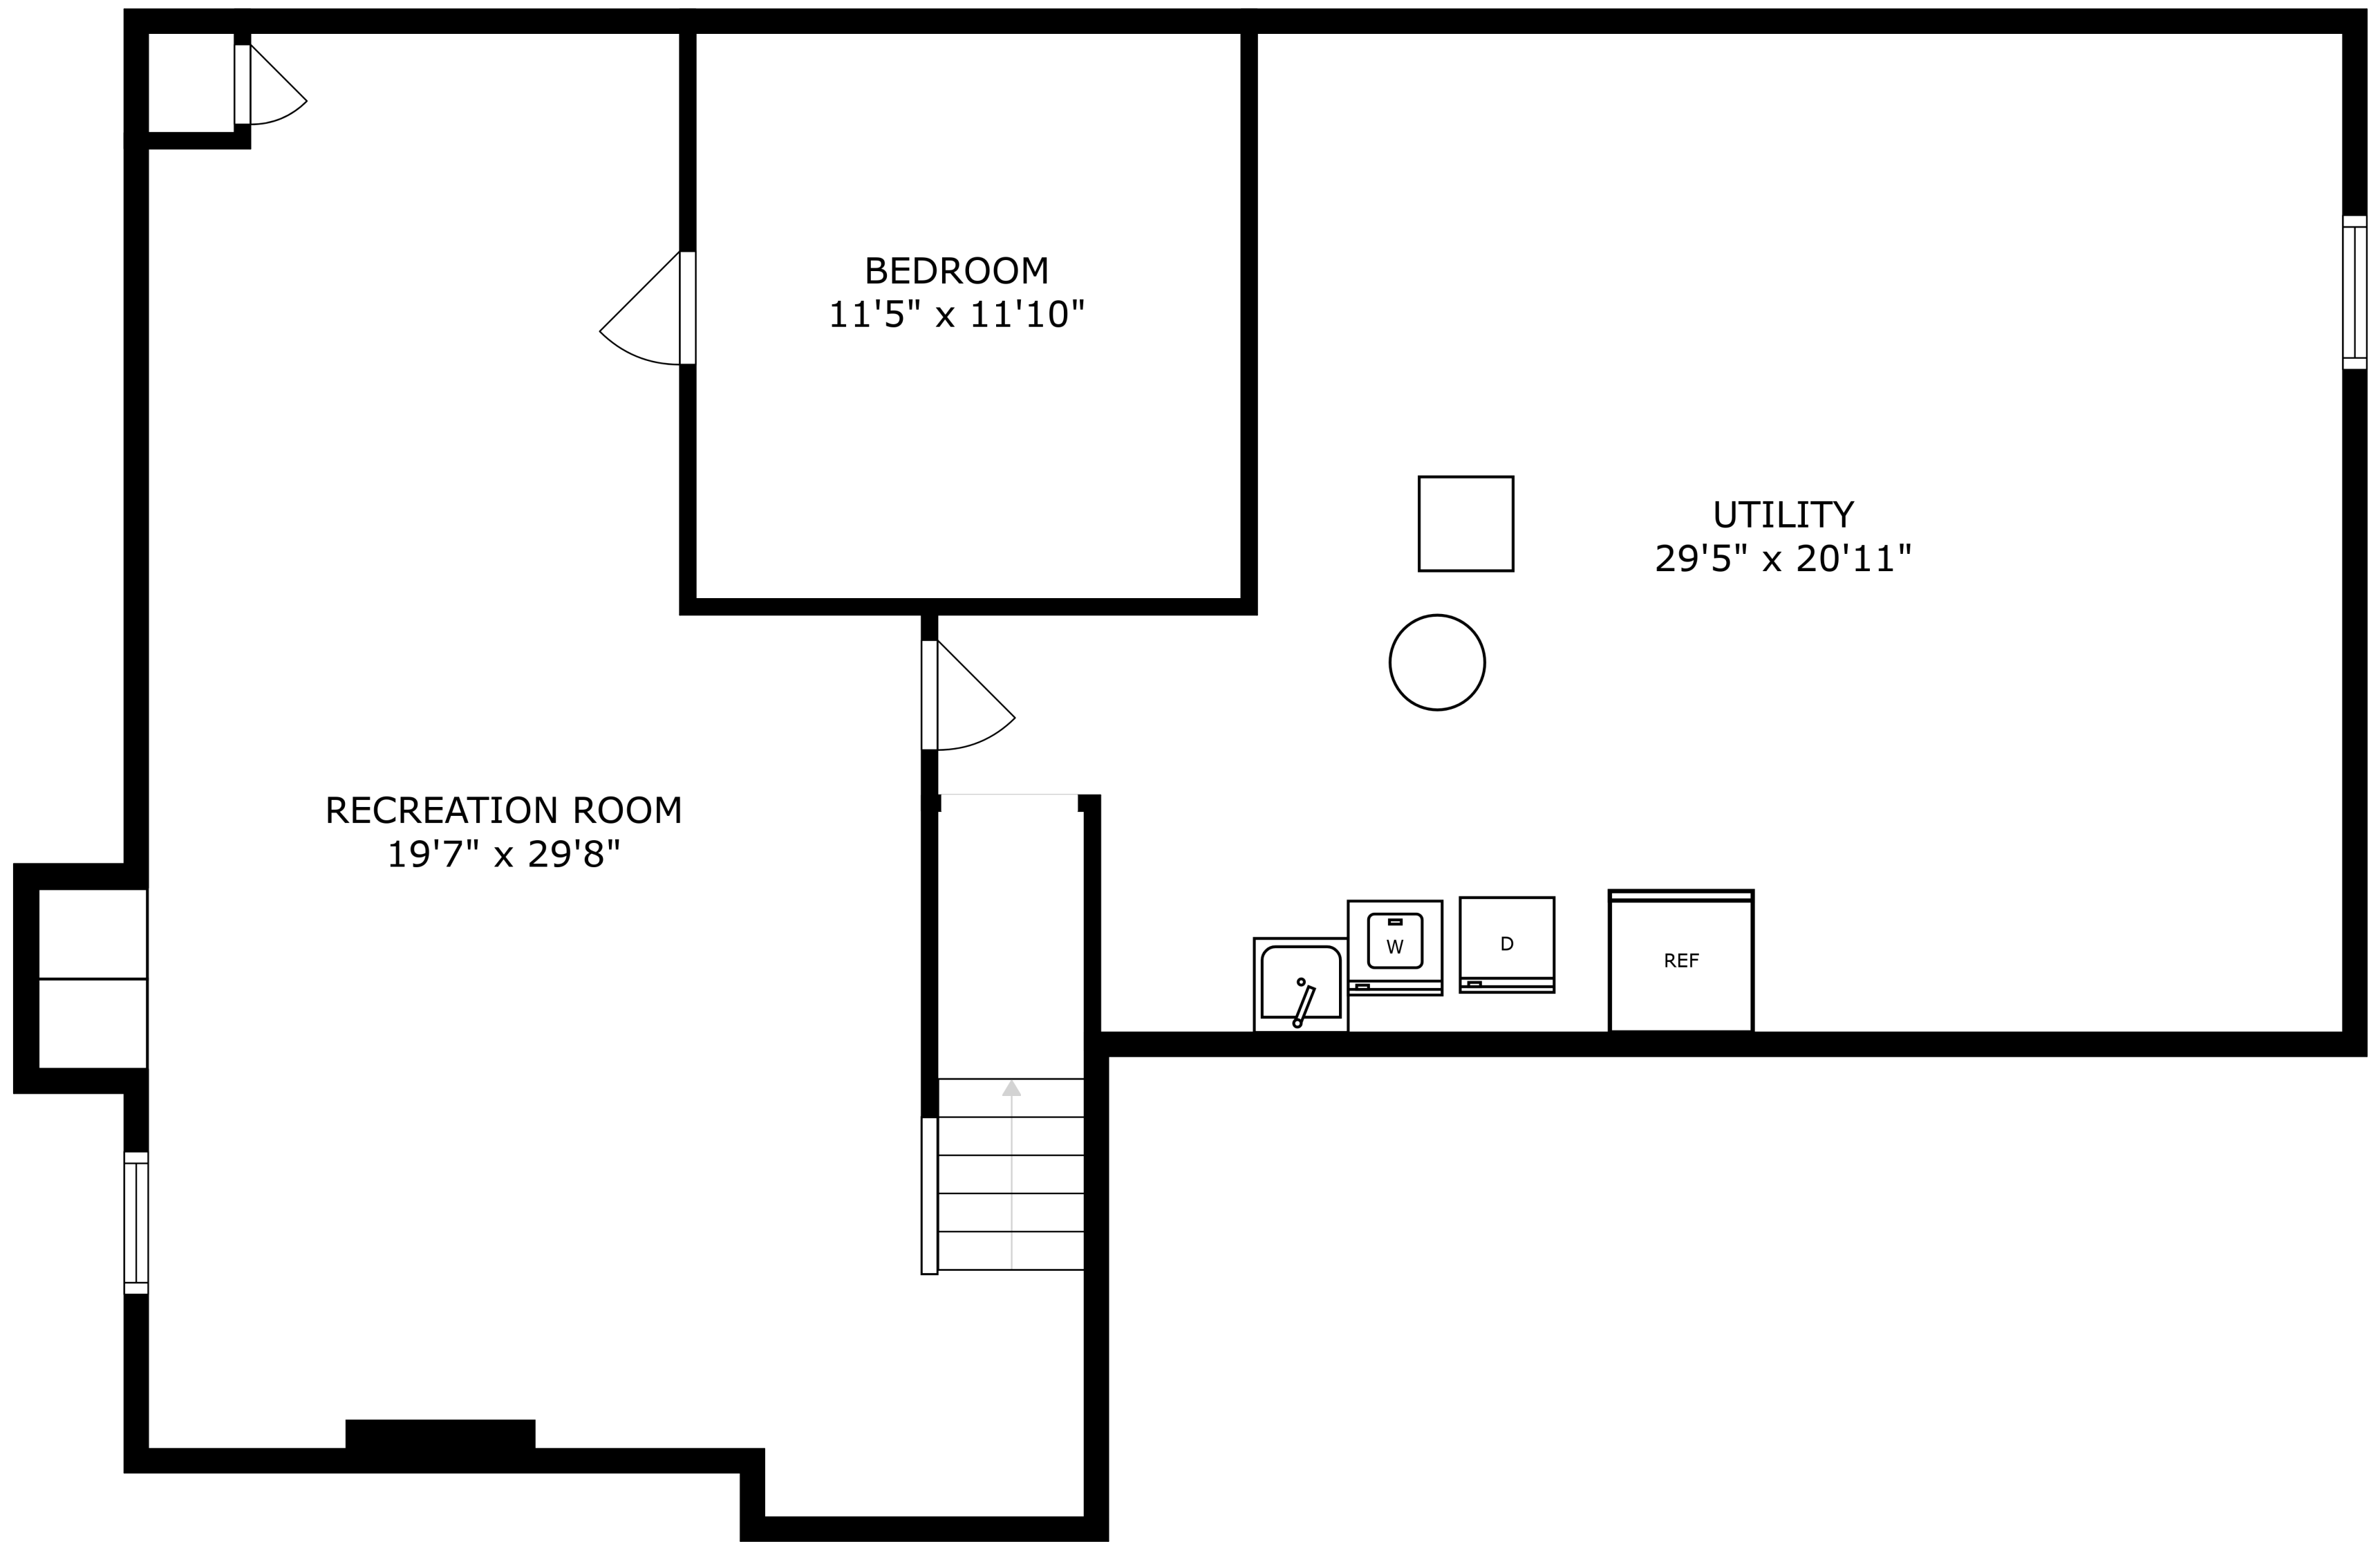

SIZES AND DIMENSIONS ARE APPROXIMATE, ACTUAL MAY VARY.

SIZES AND DIMENSIONS ARE APPROXIMATE, ACTUAL MAY VARY.

SIZES AND DIMENSIONS ARE APPROXIMATE, ACTUAL MAY VARY.

RECREATION ROOM
19'7" x 29'8"

BEDROOM
11'5" x 11'10"

UTILITY
29'5" x 20'11"

SIZES AND DIMENSIONS ARE APPROXIMATE, ACTUAL MAY VARY.