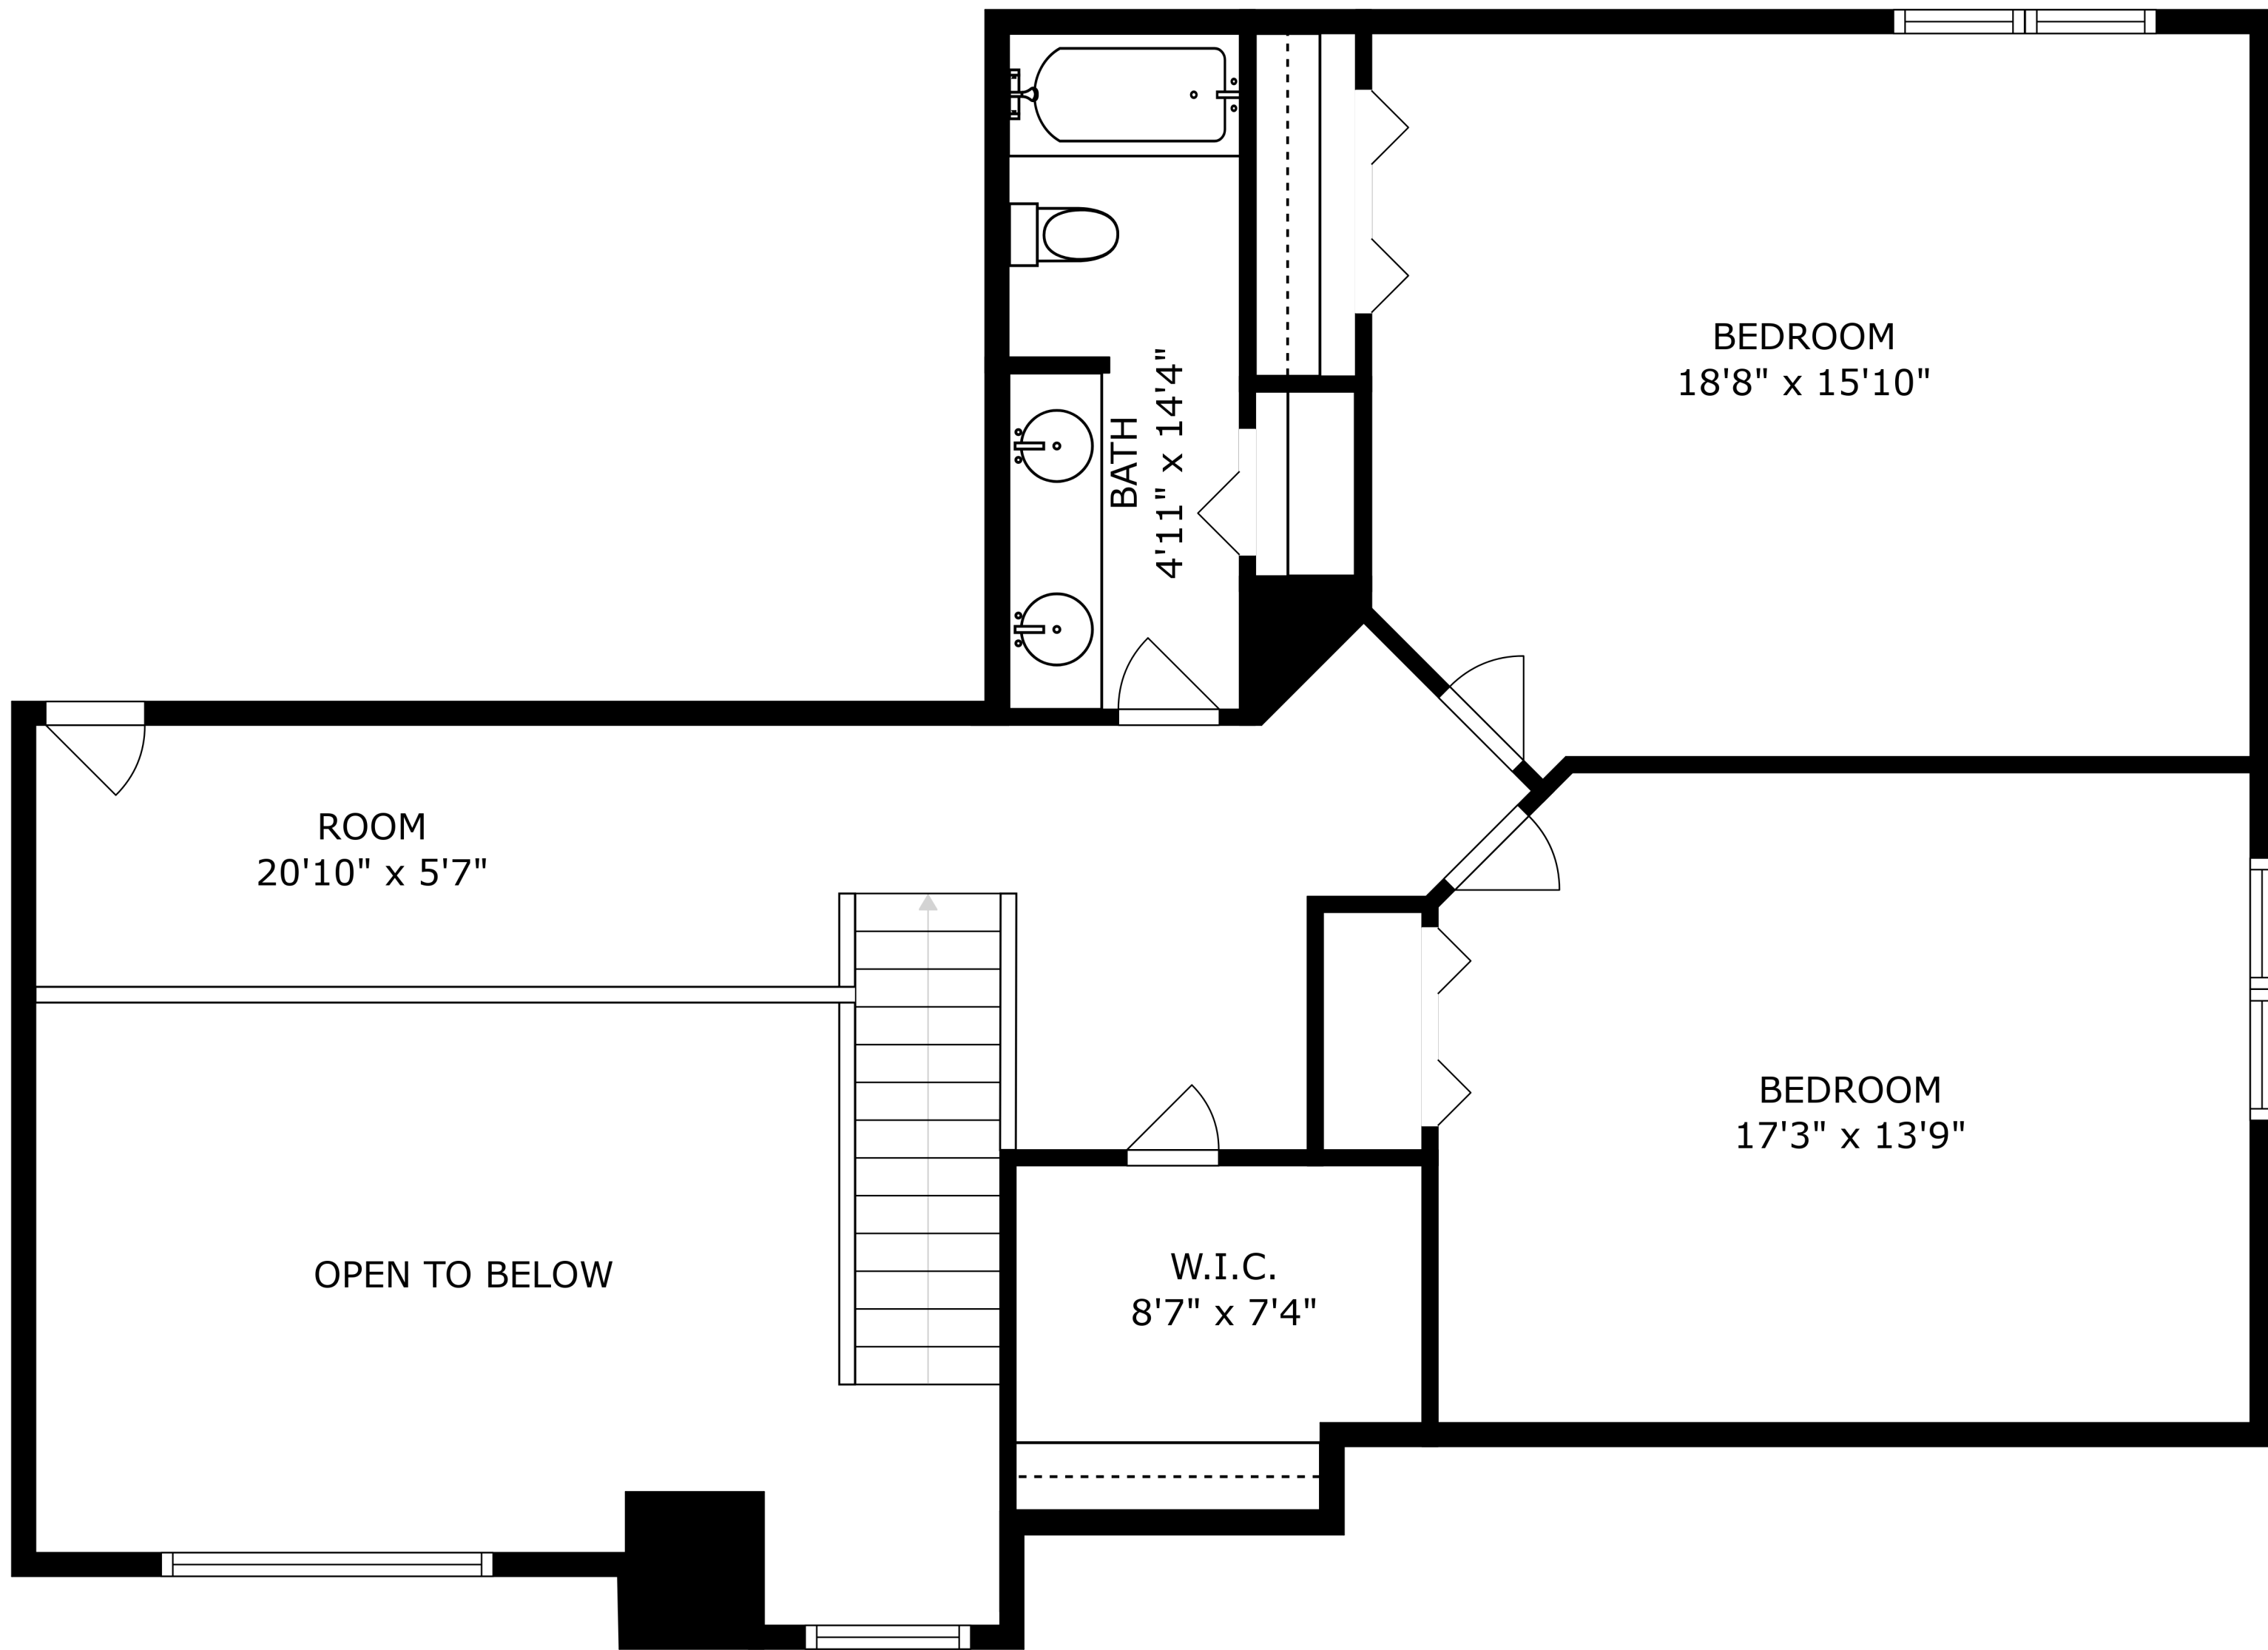

SIZES AND DIMENSIONS ARE APPROXIMATE, ACTUAL MAY VARY.

SIZES AND DIMENSIONS ARE APPROXIMATE, ACTUAL MAY VARY.

SIZES AND DIMENSIONS ARE APPROXIMATE, ACTUAL MAY VARY.

RECREATION ROOM
19'7" x 29'8"

BEDROOM
11'5" x 11'10"

UTILITY
29'5" x 20'11"

SIZES AND DIMENSIONS ARE APPROXIMATE, ACTUAL MAY VARY.