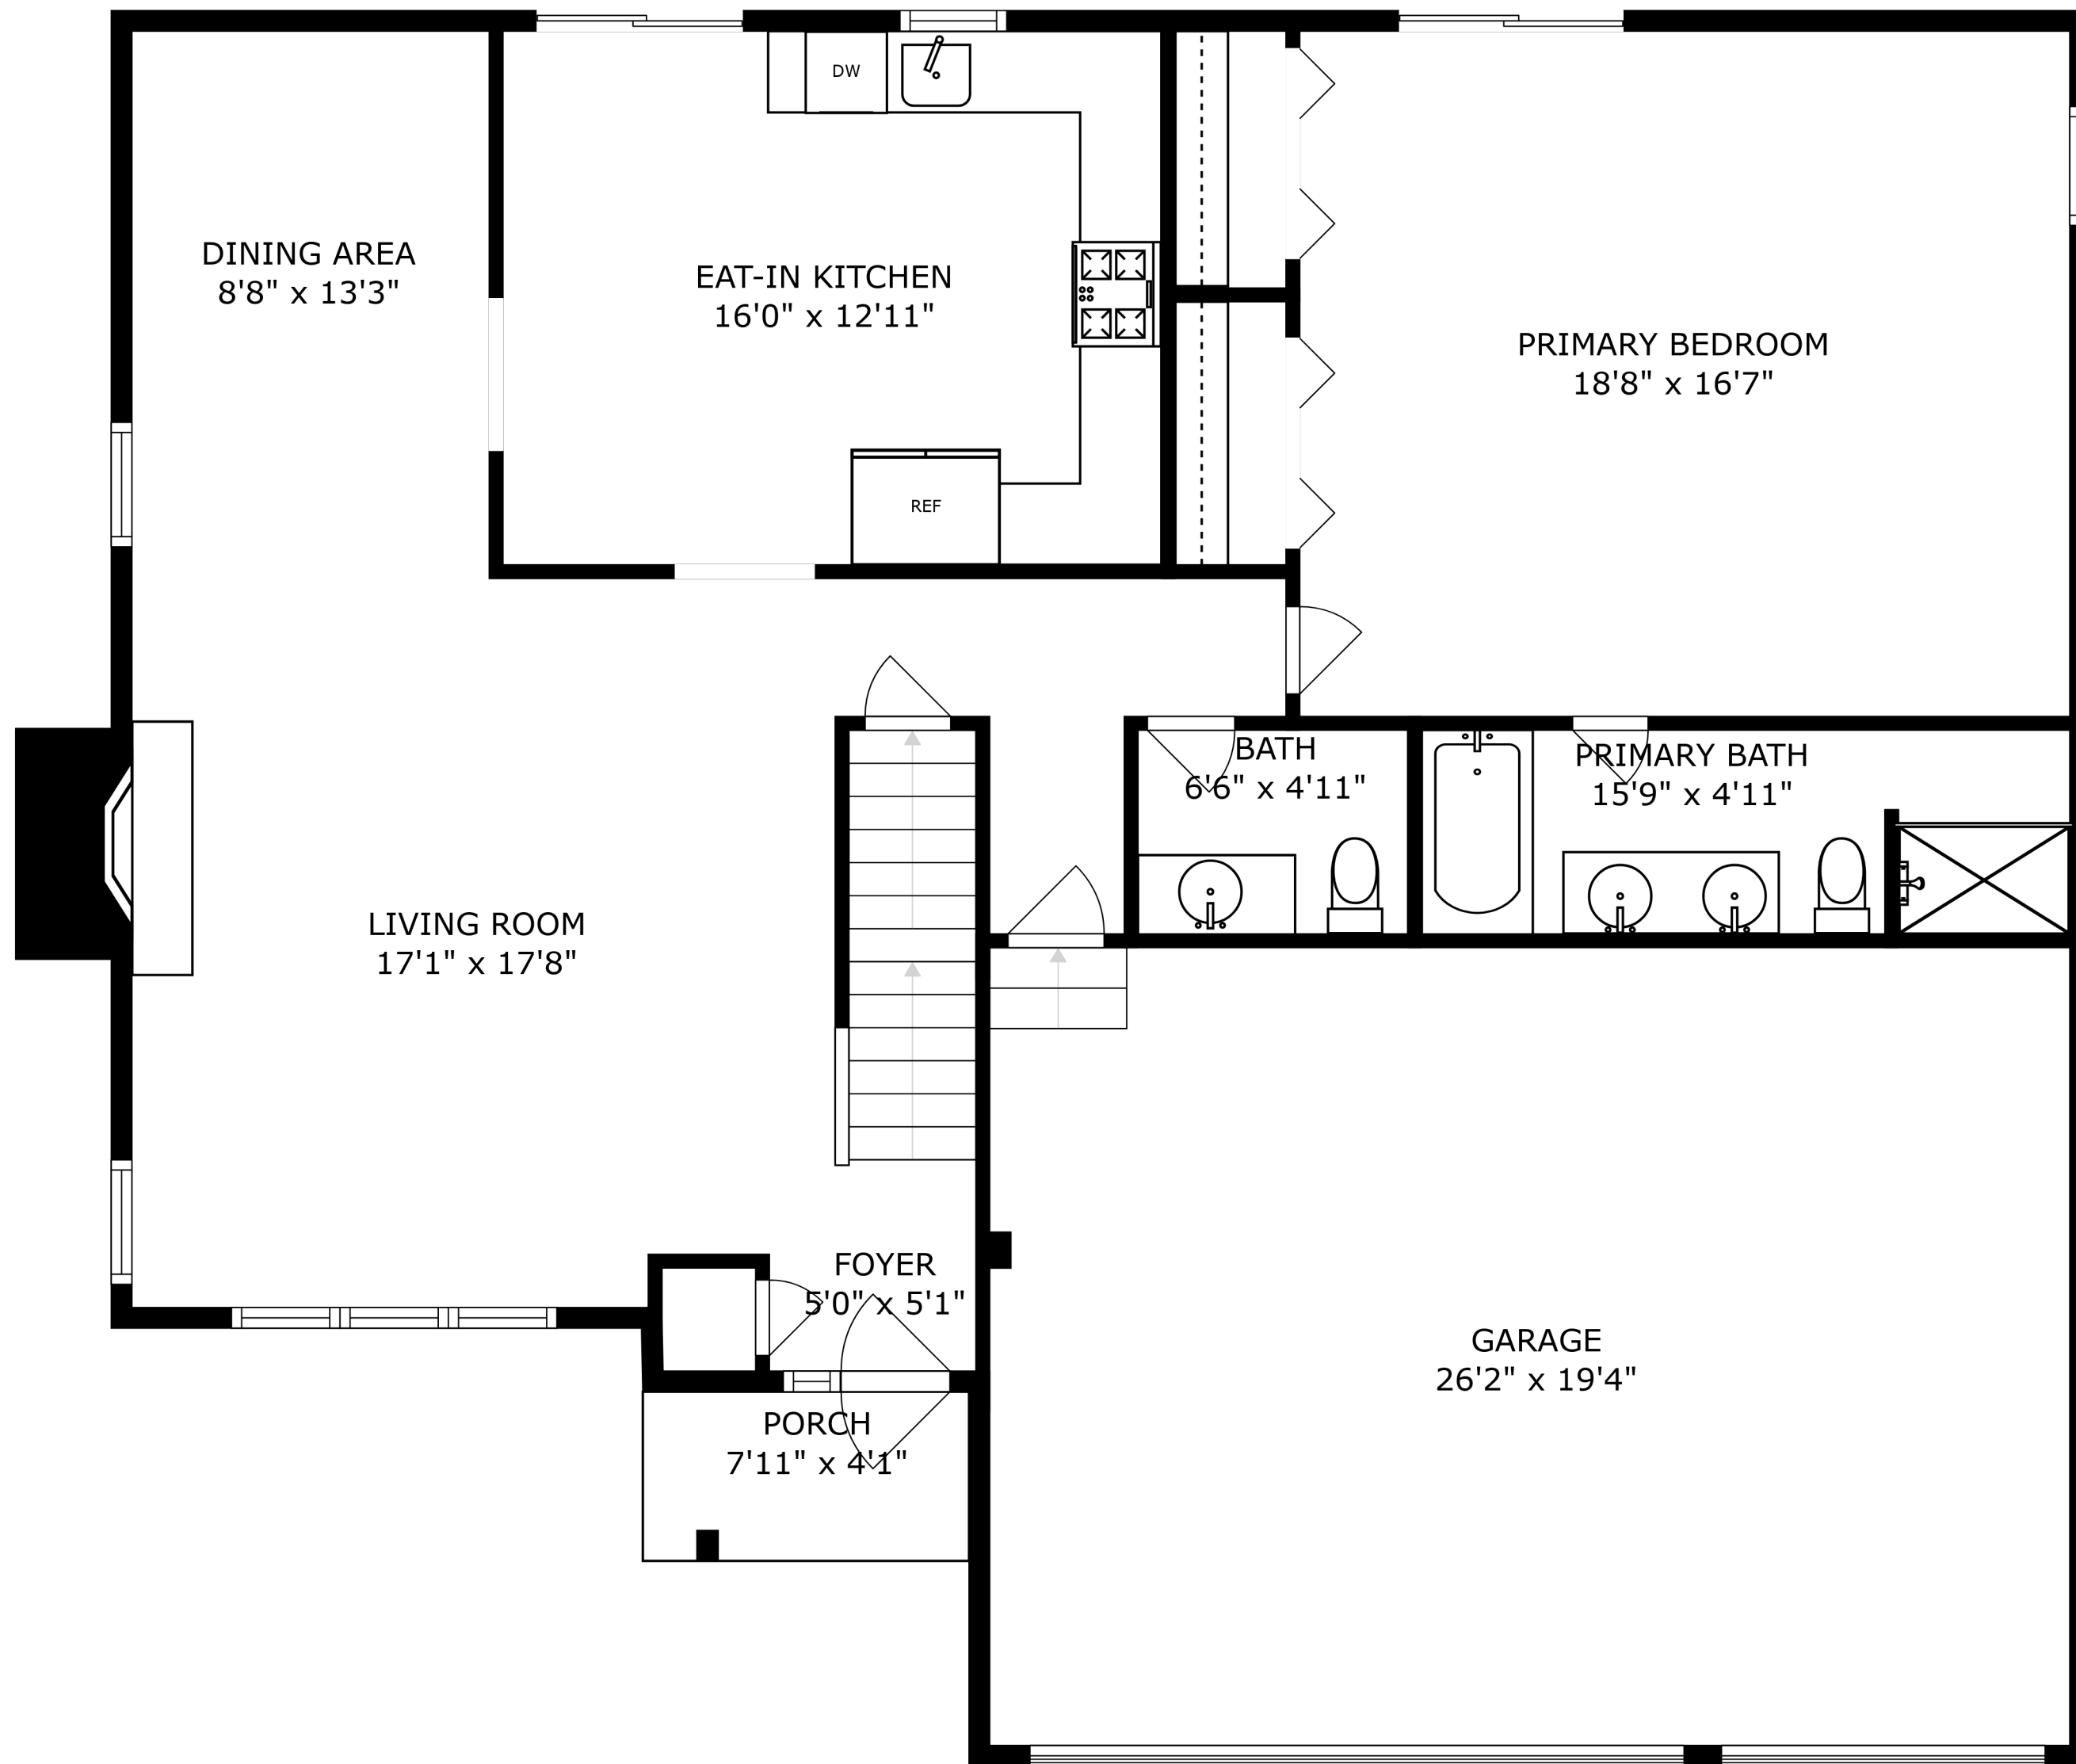

SIZES AND DIMENSIONS ARE APPROXIMATE, ACTUAL MAY VARY.

SIZES AND DIMENSIONS ARE APPROXIMATE, ACTUAL MAY VARY.

SIZES AND DIMENSIONS ARE APPROXIMATE, ACTUAL MAY VARY.

RECREATION ROOM
19'7" x 29'8"

BEDROOM
11'5" x 11'10"

UTILITY
29'5" x 20'11"

SIZES AND DIMENSIONS ARE APPROXIMATE, ACTUAL MAY VARY.